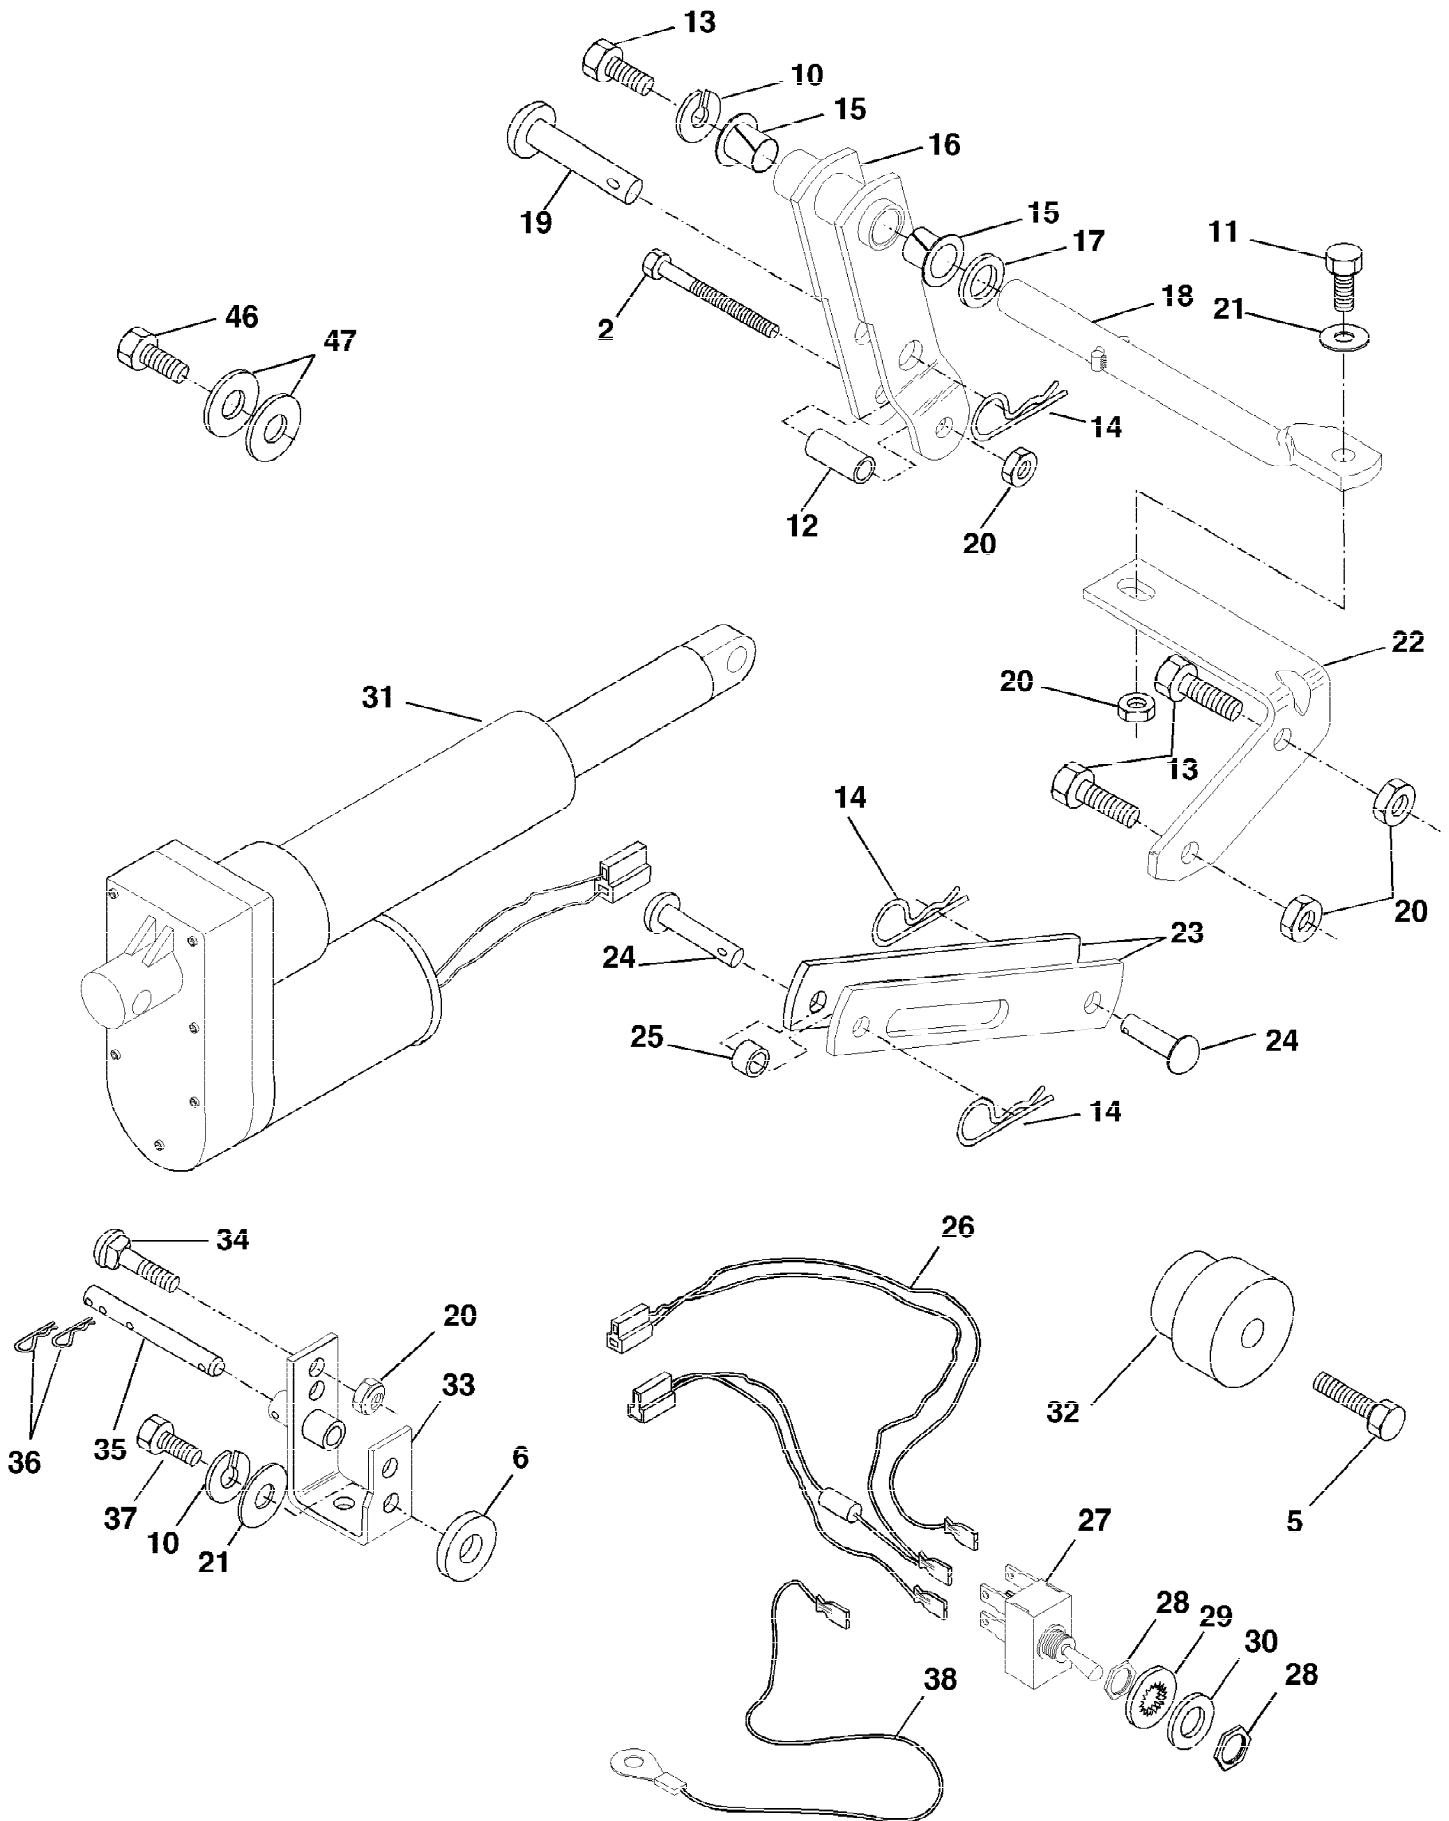

Ref #	Part Number	Qty	Description
1	1862J		Screw - Sl. Fil. Hd. Mach. No. 10-32 x 1-5/8
2	1863J		Lockwasher - No. 10
3	8331J		Housing Cover
4	1857J		Cover Gasket
5	1865J		Snap Ring
6	1864J		Retaining Ring
7	677A149		Spring Washer (Use 3 or 4 as req'd.)
8	674A281		Pawl & Ramp Washer
9	1859J		Out put Gear
10	1861J		Motor - 12V
11	673A218		Connector Body Kit
12			Not Serviced Separately Order complete actuator Part # 124371X
13	1860J		Thrust Washer
14	1858J		Intermediate Gear
	124371X		Actuator

Ref #	Part Number	Qty	Description
2	74520636		Bolt, Hex 3/8-16 x 2-1/4 Grade 5
5	74760622		Bolt, Hex 3/8-16 x 1-3/8
6	19131407		Washer 13/32 x 7/8 x 7 Ga.
10	10040600		Washer, Lock
11	74760620		Bolt, Hex 3/8-16 x 1-1/4
12	5950J		Bushing .384 x 1/2 x 1-1/4
13	74760614		Bolt, Hex 3/8-16 x 7/8
14	4939M		Spring, Retainer
15	139276		Nyliner
16	138908		Arm, Pivot
17	19211621		Washer 21/32 x 1 x 21 Ga.
18	138914		Rod, Pivot Support
19	138948		Pin, Pivot
20	73800600		Locknut 3/8-16
21	19131416		Washer 13/32 x 7/8 x 16 Ga.
22	138912		Bracket, Pivot Rod
23	138905		Link, Lift
24	138947		Pin, Pivot
25	138909		Spacer
26	127017X		Harness, Lift Kit
27	8984R		Switch, Lift
28	7320R		Nut, Switch
29	7319R		Washer, Lock Int. Tooth
30	19151216		Washer 15/32 x 3/4 x 16 Ga.
31	124371X		Electric, Actuator
32			UNKNOWN
32A	105624X		Hub, Lever Lift (Splined)
32B	156816		Hub, Lever Lift (Tapered)
33	677A886		Bracket Asm, Actuator, Gear Drive
34	72270608		Bolt, Carriage 3/8-16 x 1
35	140877		Pin, Actuator
36	4940M		Spring, Retainer
37	74760616		Bolt, Hex 3/8-16 x 1
38	9698R		Wire, Ground
46	17580520		Screw 5/16-18 x 1-1/4
47	19112410		Washer 11/32 x 1-1/2 x 10 Ga.