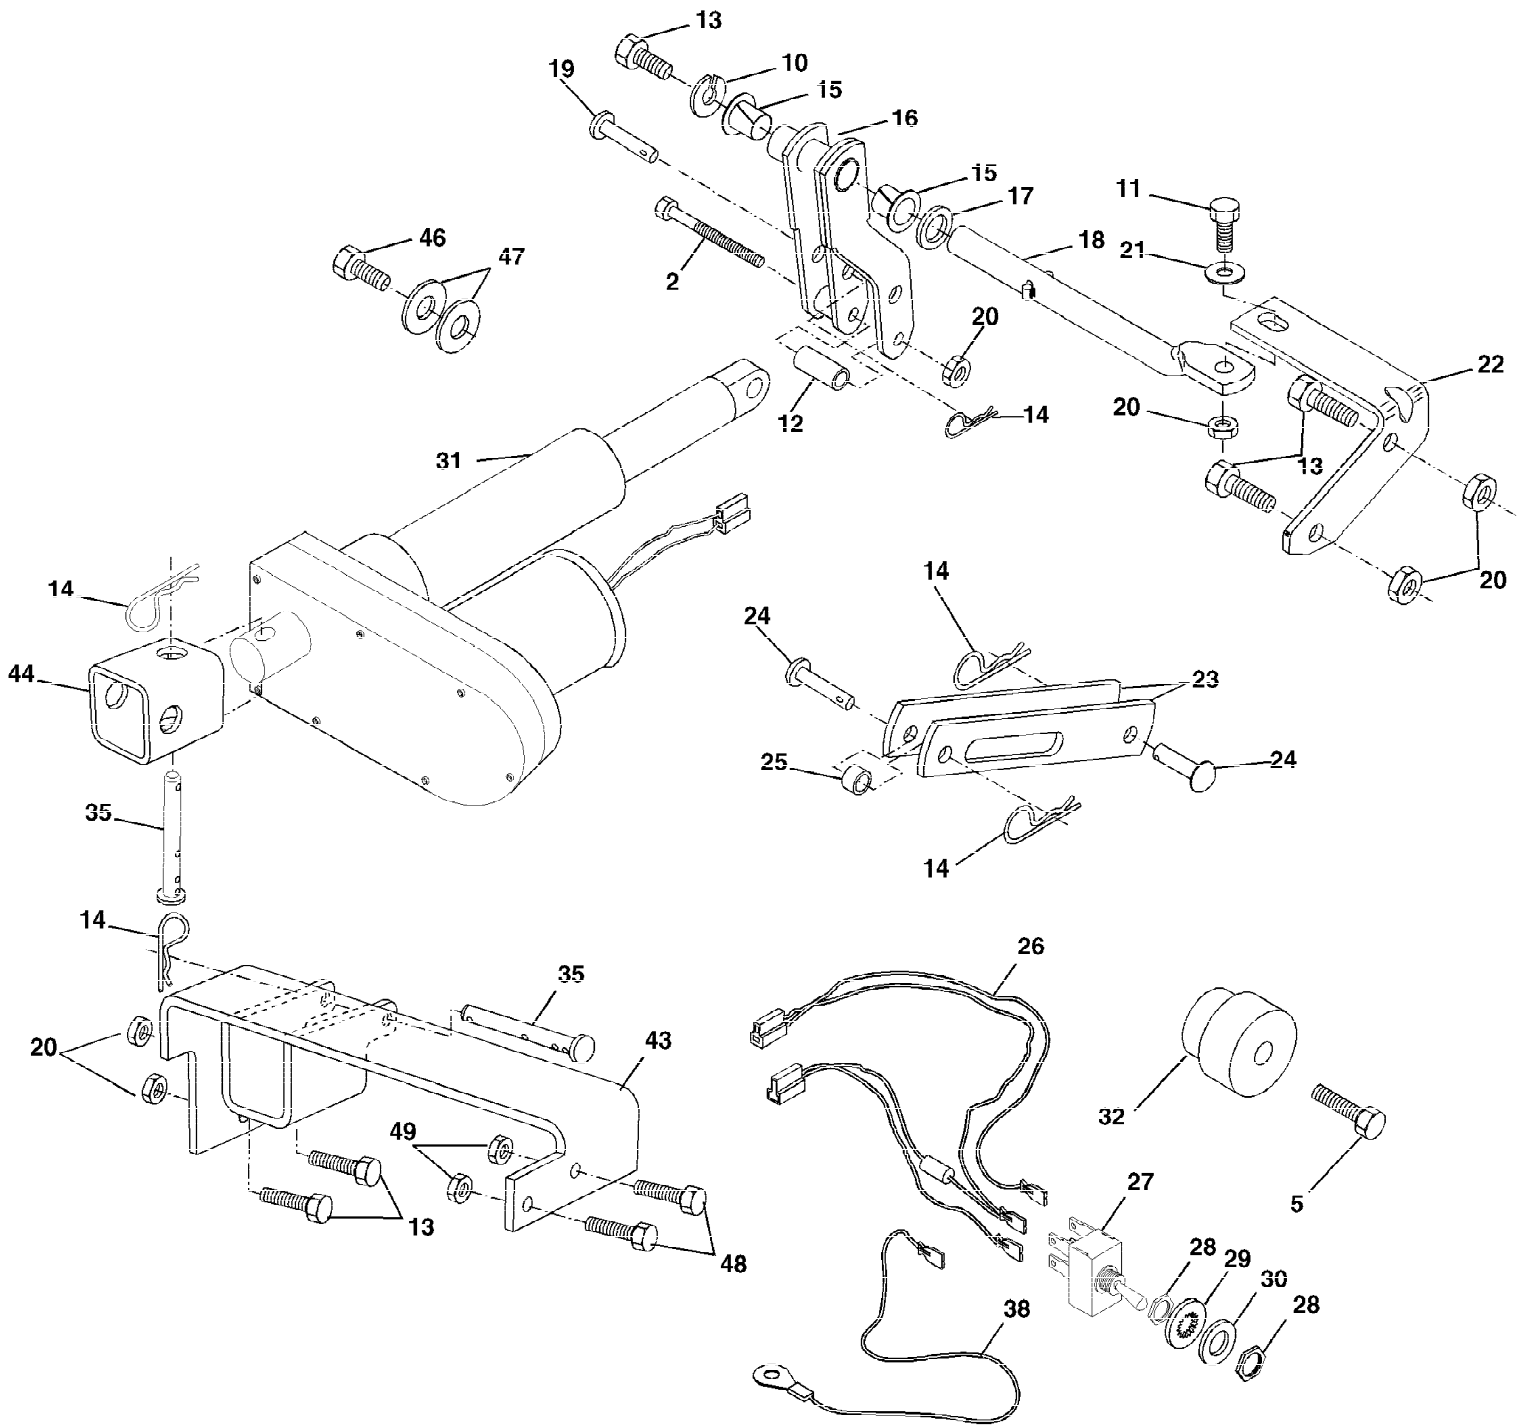

Ref #	Part Number	Qty	Description
2	74780652		Bolt, Hex 3/8-16 x 3-1/4 Grade 5
5	74760622		Bolt, Hex 3/8-16 x 1-3/8
10	10040600		Washer, Lock
11	74760620		Bolt, Hex 3/8-16 x 1-1/4
12	5950J		Bushing .384 x 1/2 x 1-1/4
13	74780614		Bolt, Hex 3/8-16 x 7/8
14	4939M		Spring, Retainer
15	139276		Nyliner
16	179199		Arm, Pivot
17	19211621		Washer 21/32 x 1 x 21 Ga.
18	138914		Rod, Pivot Support
19	138948		Pin, Pivot 5/8 x 1-1/2
20	73800600		Locknut 3/8-16
21	19131416		Washer 13/32 x 7/8 x 16 Ga.
22	138912		Bracket, Pivot Rod
23	138905		Link, Lift
24	138947		Pin, Pivot 1/2 x 3/4
25	138909		Spacer
26	127017X		Harness, Lift Kit
27	8984R		Switch, Lift
28	7320R		Nut, Switch
29	7319R		Washer, Lock Int. Tooth
30	19151216		Washer 15/32 x 3/4 x 16 Ga.
31	124371X		Electric, Actuator
32	156816		Hub, Lever Lift (Tapered)
35	179210		Pin, Pivot 2-1/2"
38	9698R		Wire, Ground
43	179201		Bracket, Frame
44	179197		Tube, Pivot
46	17580520		Screw 5/16-18 x 1-1/4
47	19112410		Washer 11/32 x 1-1/2 x 10 Ga.
48	74780516		Bolt, Hex 5/16-18 x 1"
49	73800500		Locknut 5/16-18