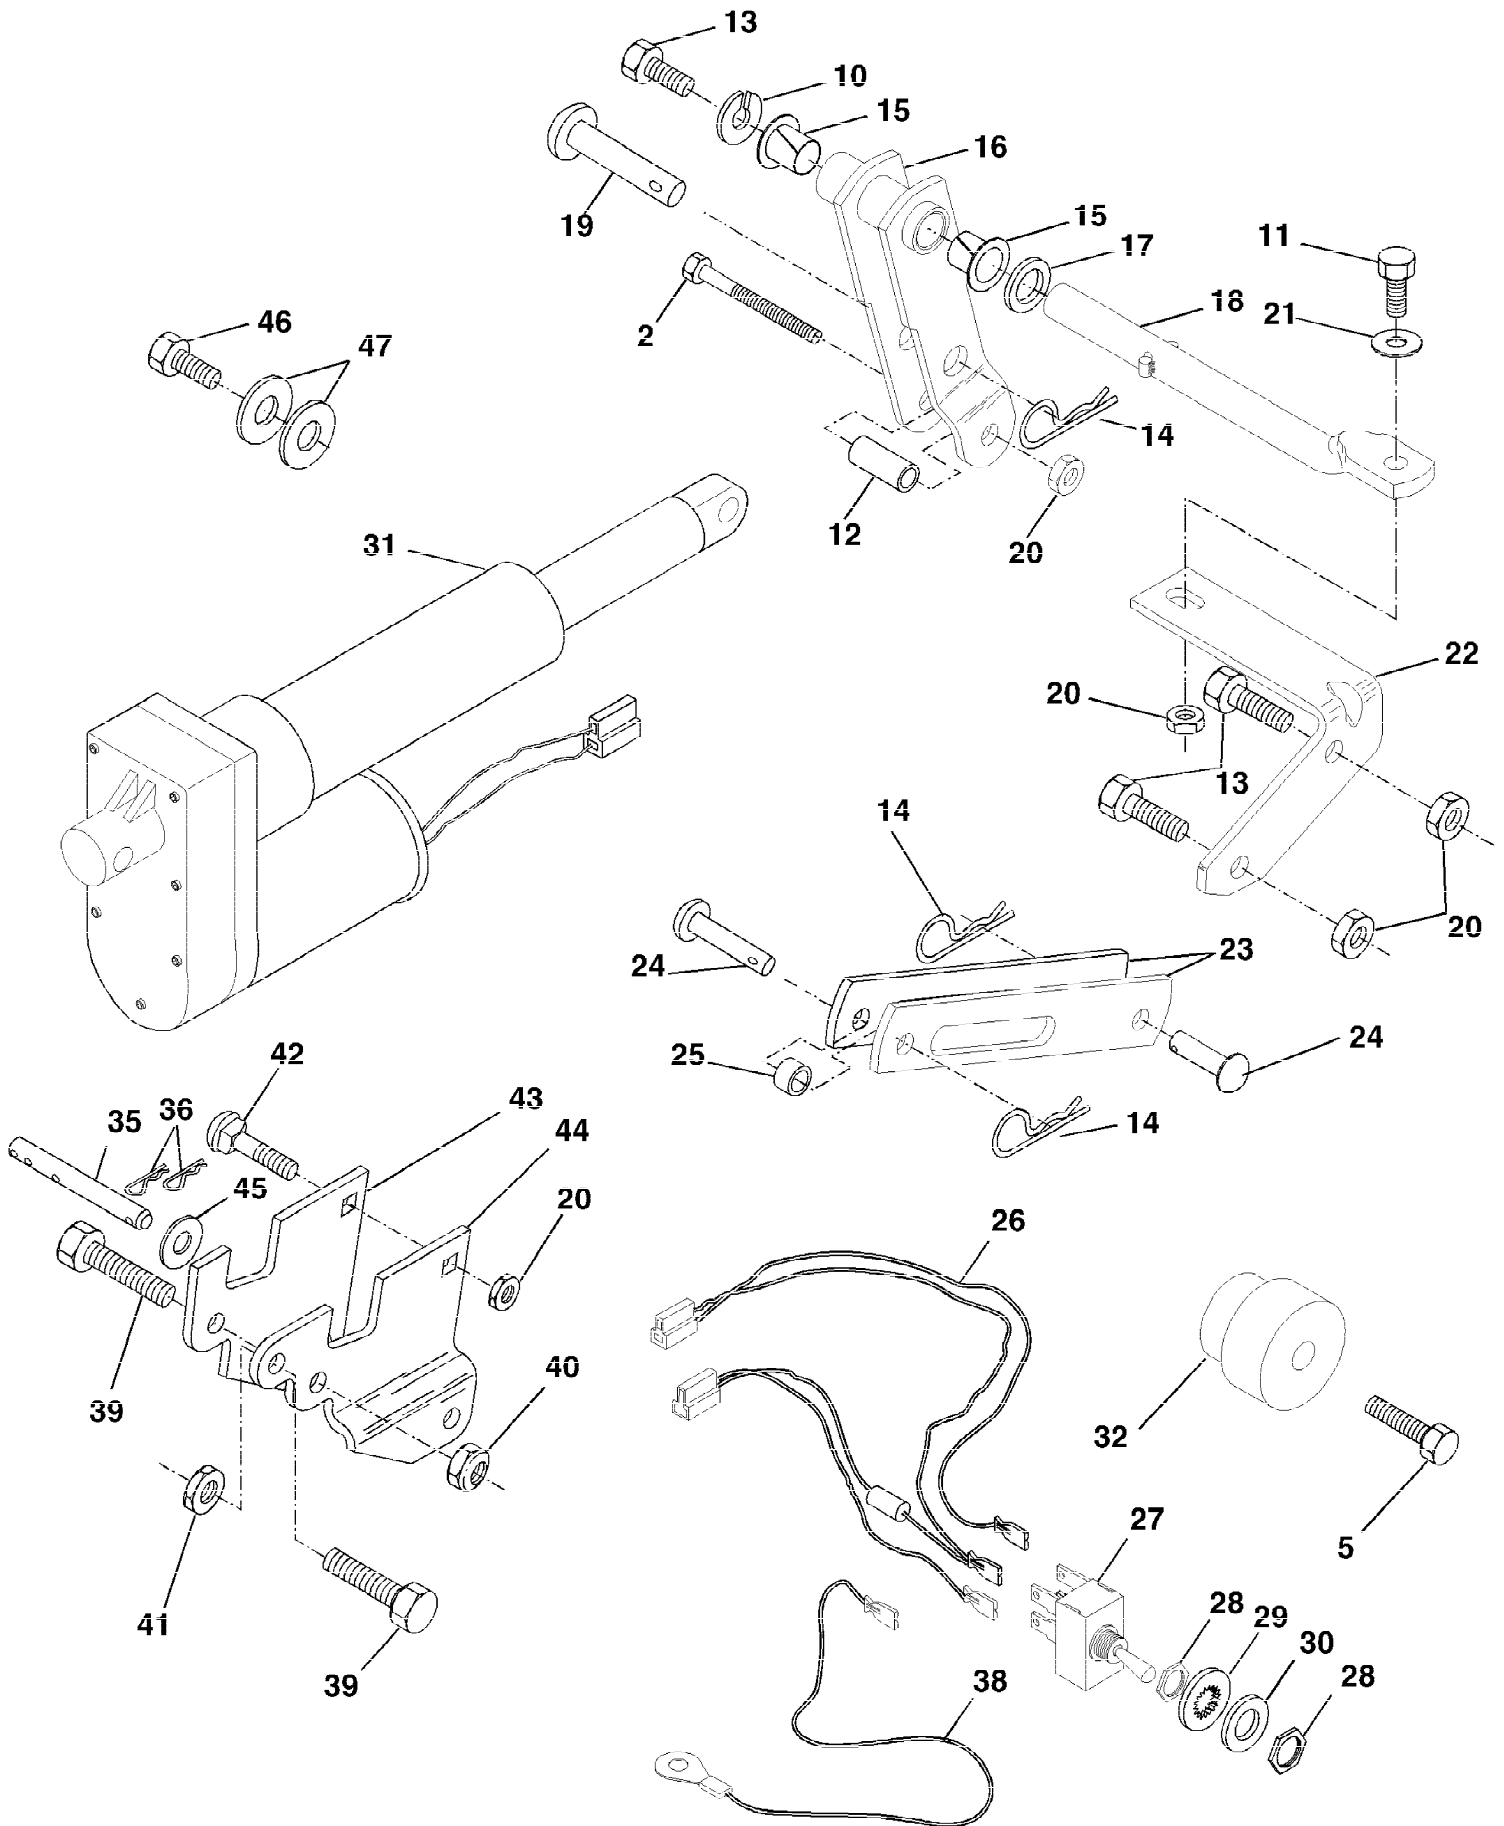

Ref #	Part Number	Qty	Description
1	1862J		Screw - Sl. Fil. Hd. Mach. No. 10-32 x 1-5/8
2	1863J		Lockwasher - No. 10
3	8331J		Housing Cover
4	1857J		Cover Gasket
5	1865J		Snap Ring
6	1864J		Retaining Ring
7	677A149		Spring Washer (Use 3 or 4 as req'd.)
8	674A281		Pawl & Ramp Washer
9	1859J		Out put Gear
10	1861J		Motor - 12V
11	673A218		Connector Body Kit
12			Not Serviced Separately Order complete actuator Part # 124371X
13	1860J		Thrust Washer
14	1858J		Intermediate Gear
	124371X		Actuator

Ref #	Part Number	Qty	Description
2	74520636		Bolt, Hex 3/8-16 x 2-1/4 Grade 5
5	74760622		Bolt, Hex 3/8-16 x 1-3/8
6	19131407		Washer 13/32 x 7/8 x 7 Ga.
10	10040600		Washer, Lock
11	74760620		Bolt, Hex 3/8-16 x 1-1/4
12	5950J		Bushing .384 x 1/2 x 1-1/4
13	74760614		Bolt, Hex 3/8-16 x 7/8
14	4939M		Spring, Retainer
15	139276		Nyliner
16	138908		Arm, Pivot
17	19211621		Washer 21/32 x 1 x 21 Ga.
18	138914		Rod, Pivot Support
19	138948		Pin, Pivot
20	73800600		Locknut 3/8-16
21	19131416		Washer 13/32 x 7/8 x 16 Ga.
22	138912		Bracket, Pivot Rod
23	138905		Link, Lift
24	138947		Pin, Pivot
25	138909		Spacer
26	127017X		Harness, Lift Kit
27	8984R		Switch, Lift
28	7320R		Nut, Switch
29	7319R		Washer, Lock Int. Tooth
30	19151216		Washer 15/32 x 3/4 x 16 Ga.
31	124371X		Electric, Actuator
32			UNKNOWN
32A	105624X		Hub, Lever Lift (Splined)
32B	156816		Hub, Lever Lift (Tapered)
33	677A886		Bracket Asm, Actuator, Gear Drive
34	72270608		Bolt, Carriage 3/8-16 x 1
35	140877		Pin, Actuator
36	4940M		Spring, Retainer
37	74760616		Bolt, Hex 3/8-16 x 1
38	9698R		Wire, Ground
46	17580520		Screw 5/16-18 x 1-1/4
47	19112410		Washer 11/32 x 1-1/2 x 10 Ga.