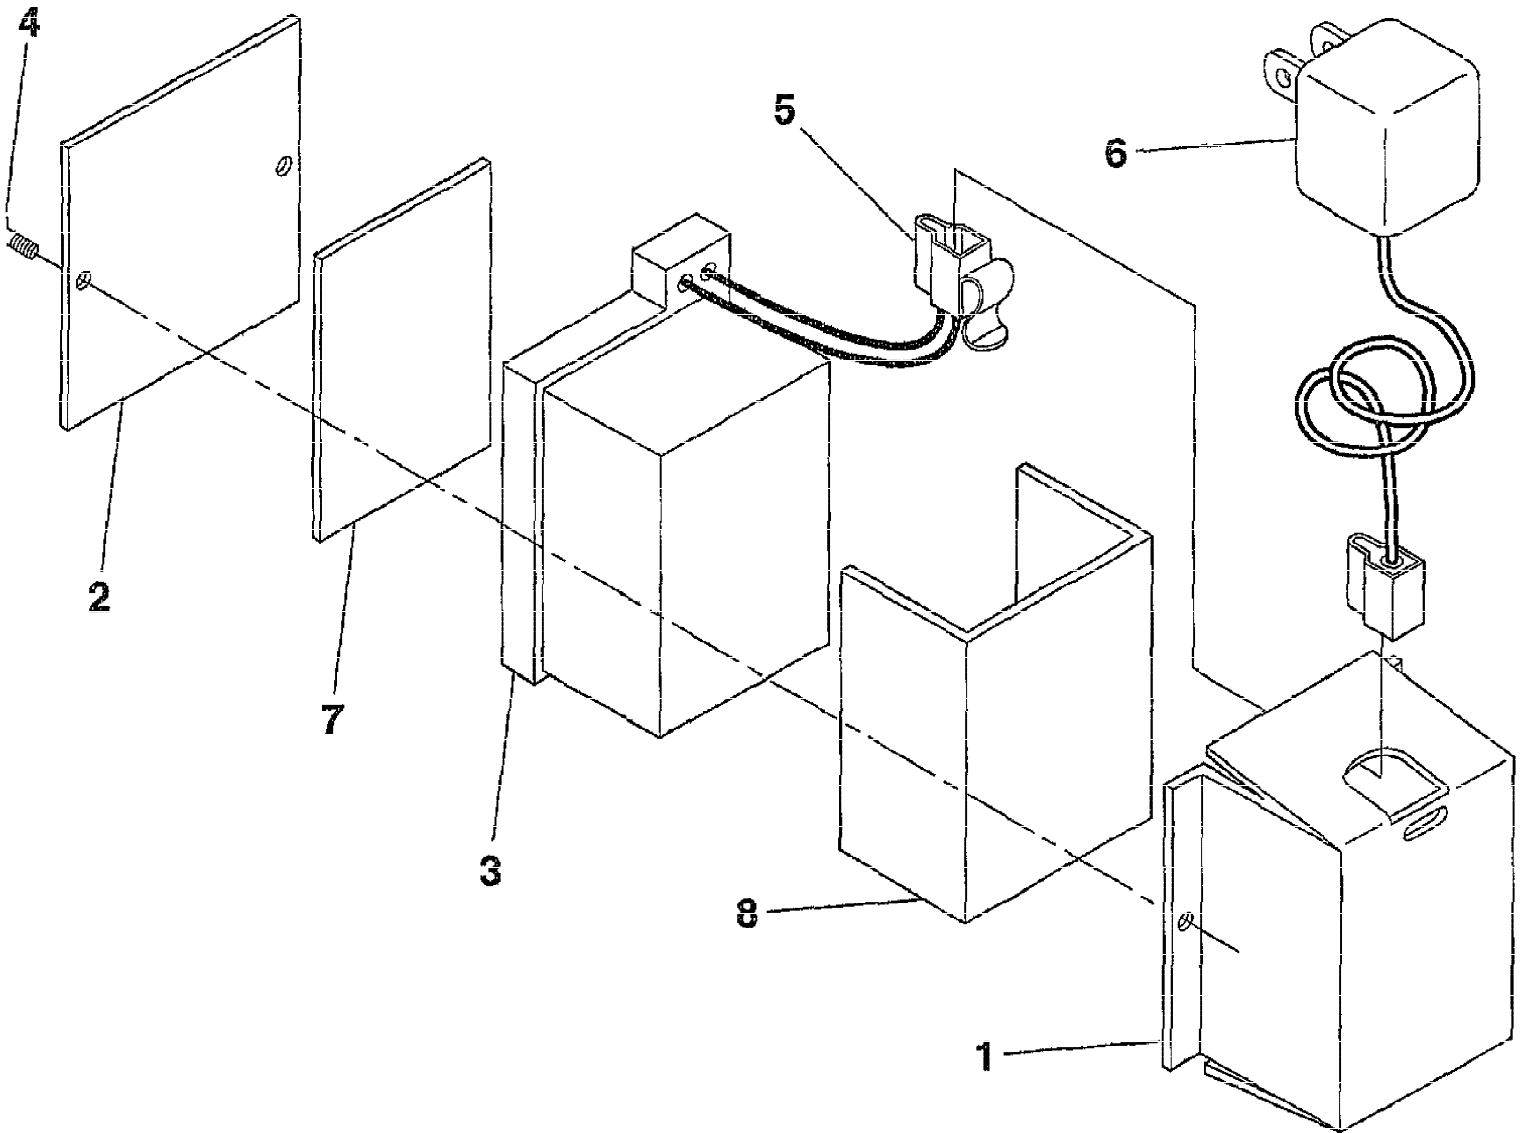

POWER PROPELLED LAWN MOWER - - MODEL NO. ESRB2255A

GEAR CASE ASSEMBLY PART NUMBER 702511

Ref #	Part Number	Qty	Description
1	17490416		SCREW.1/4-20
2	137055X004		BRACKET.GEARCASE
3	137053		SHIFTER
4	57072		SEAL
6	48373		KIT GEARCASE HALV
7	77881		BEARING
8	137051		SHAFT.WORM
9	137074		SHAFT.DRIVE
10	57079		THRUST WASHER
11	131484		CLUTCH YOKE
12	700343		BUSHING.GEAR BOX
13	86447		PLUG PM
14	137050		GEAR.HELICAL
15	750436X		CLUTCH JAW
16	750369		SUB= 6066J
17	12000003		RING T
18	850848		HI PRO KEY
19	81585X004		SPRING BRKT

ROTARY LAWN MOWER -- MODEL NUMBER ESRB2255A

Ref #	Part Number	Qty	Description
1	146323		CONTROL.DRV.56.25
3	145212		NUT.HXFLG.LOCK.
4	144929		SCREW.HXHD.WASH.
5	137078		SUB= 157769
6	700875		BOLT.1/4-20X2.0
8	77400		HUB CAP
10	86960		BUSHING.ROUND
11	143427		WHEEL 8X2 RAD GRN
12	12000058		E-RING.7/16.RE.
13	137054		PINION.GEAR
14	88080		DUST SHROUD PM
16	67725		WASHER FLUT
18	87877		KNOB PM
26	149746		SCREW.SLOT.TORTX.
27	146072		SCREWL.SLOT.TORXT
28	137081		"COVER.DRIVE 22""RD"
31	132010		LOCKNUT
32	137052		PULLEY.DRIVEN
35	151513		SELECTOR ASSY LH
36	702511		SUB= 48367
37	137090		SPRING.TENSION
38	63601		SUB= 73800400
40	75192		SPRING
41	151514		SELECTOR ASSY RH
53	851735		"FRAME,CATCHER"
54	151969		GRASS CATCHER
55	86012		DRV SHAFT TUBE PM
56	851739		"TOP,CATCHER"
57	851658		"TUBE,CATCHER"
58	131029		SCREW
59	750634		SCREW
	151812		DECAL.DRIVE COVER

ROTARY LAWN MOWER - - MODEL NUMBER ESRB2255A

Ref #	Part Number	Qty	Description
1	86334X479		BRACKET.BATTERY
2	86337X479		COVER.BATTERY
3	750909		SUB= 48374
4	750097		TAPPING SCREW
5	86353		CONNECTOR PM
6	111549X		CHARGER PM
7	86649		"PAD PM, BATTERY"
8	134861		"WRAP, BATTERY"