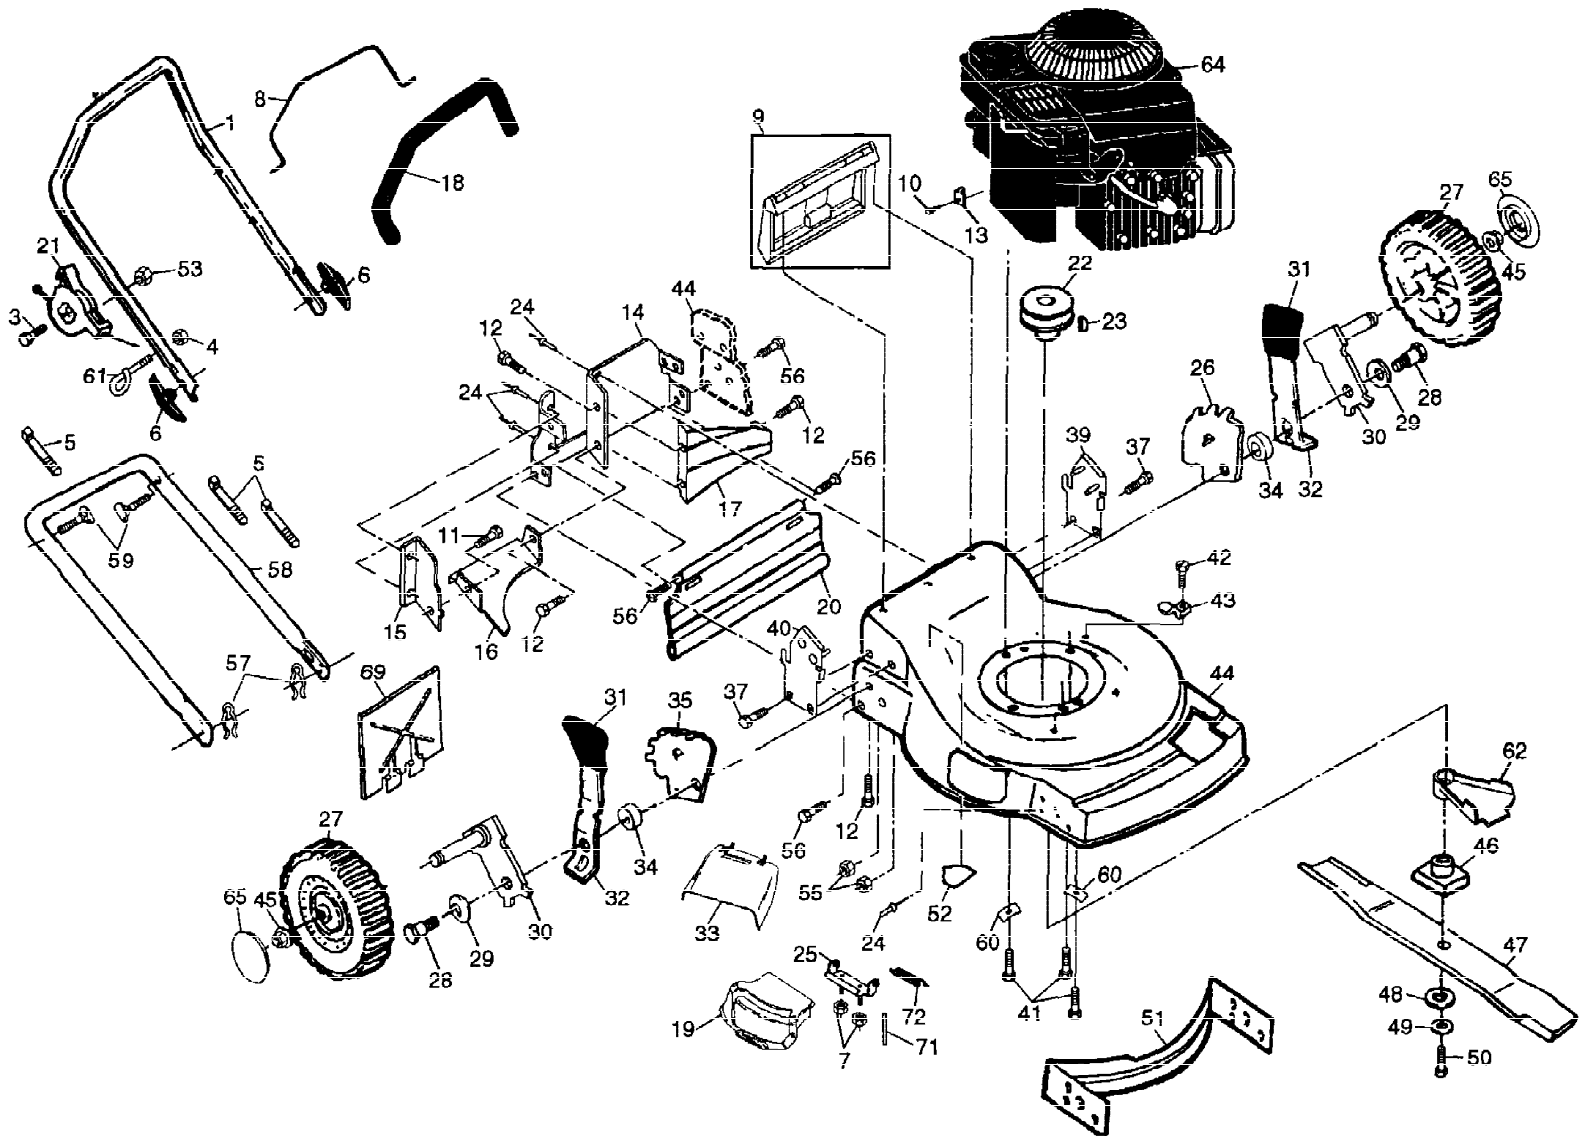

ROTARY LAWN MOWER - - MODEL NUMBER ESRB2255A

Ref #	Part Number	Qty	Description
1	145640X479		HANDLE.UP.DLX.CON SUBS/1
3	144929		SCREW.HXHD.WASH.
4	73510400		NUT
5	66426		SUB= 7192J
6	136376		KNOB HANDLE
7	63601		SUB= 73800400
8	151825		SUB= 147049
9	147615		KIT.DOOR.RR.22.PL
10	83816		SCREW PM
11	150050		SCREW.HXTAP.10-24
12	54583		SCREW
13	213146		CABLE CLAMP
14	700361X479		PLATE.BACK.22RD
15	700365X479		BAFFLE.SIDE
16	133190X479		DISCHARGE BAFFLE
17	133040X479		REAR BAFFLE
18	850724		SUB= 155890
19	145281		DOOR.MULCH.COMBI
20	140540		SKIRT.REAR.FGD.22
21	148981		COMBI-KEY CONTROL
22	84596		ENGINE.PULLEY.FWG
23	87677		HI PRO KEY PM
24	128415		BLIND RIVET
25	147775		BRACKET.HINGE.W/F
26	700326X004		WHEEL.ADJ.BRKT.LH
27	700735		ASM WHL & TIRE
28	142748		BOLT SHLD 3/8-16
29	62335		"WASHER, BELLEVIL."
30	145935X004		ARM.AXLE.ASM.BZP.
31	87877		KNOB PM
32	700331X004		SPRING SELECTOR
33	145285		GUARD.DISCH.CLIPO
34	146630		SPACER.HEIGHT.ADJ
35	700327X007		BRACKET.ADJ.9.RH
37	150078		SCREW.HXWS.5/16
39	701923X479		BRKT.ASM.HDL.LH
40	701921X479		BRACKET.ASM.HD.RH
41	150406		BOLT.ENG.3/8-16
42	750097		TAPPING SCREW
43	87930		GUIDE CLIP PM
44	153349		LAWN MOWER HOUSING
45	83923		HEX FLANGE LOCKNT
44	153349		LAWN MOWER HOUSING
45	83923		HEX FLANGE LOCKNT
46	851514		ADAPTOR.BLADE.LM
47	141114		"BLADE.MULCH.22""
48	851074		"WASHER,HARDEN"
49	850263		LOCKWASHER
50	851084		SCREW
51	132255X479		SUB= 144964
52	141846		DECAL DANGER E/S
53	751152		LOCKNUT
55	751592		LOCKNUT PM