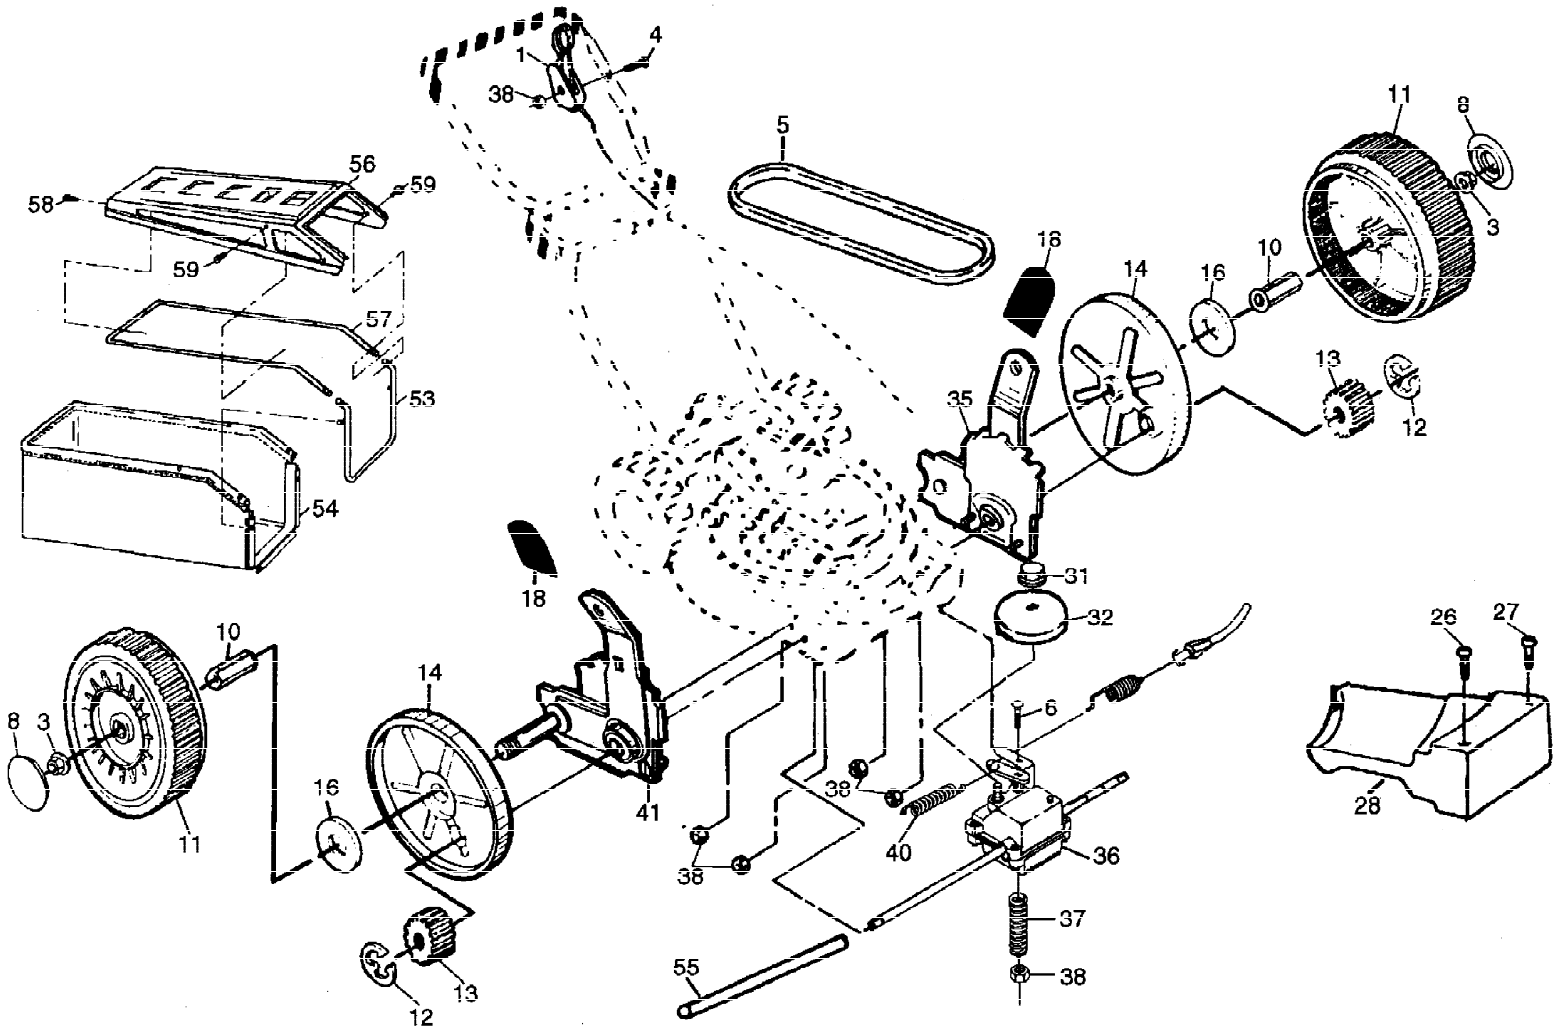

POWER PROPELLED LAWN MOWER - - MODEL NO. ESRB2255A

GEAR CASE ASSEMBLY PART NUMBER 702511

Ref #	Part Number	Qty	Description
1	17490416		SCREW.1/4-20
2	137055X004		BRACKET.GEARCASE
3	137053		SHIFTER
4	57072		SEAL
6	48373		KIT GEARCASE HALV
7	77881		BEARING
8	137051		SHAFT.WORM
9	137074		SHAFT.DRIVE
10	57079		THRUST WASHER
11	131484		CLUTCH YOKE
12	700343		BUSHING.GEAR BOX
13	86447		PLUG PM
14	137050		GEAR.HELICAL
15	750436X		CLUTCH JAW
16	750369		SUB= 6066J
17	12000003		RING T
18	850848		HI PRO KEY
19	81585X004		SPRING BRKT

ROTARY LAWN MOWER -- MODEL NUMBER ESRB2255A

Ref #	Part Number	Qty	Description
1	146323		CONTROL.DRV.56.25
3	145212		NUT.HXFLG.LOCK.
4	144929		SCREW.HXHD.WASH.
5	137078		SUB= 157769
6	700875		BOLT.1/4-20X2.0
8	77400		HUB CAP
10	86960		BUSHING.ROUND
11	143427		WHEEL 8X2 RAD GRN
12	12000058		E-RING.7/16.RE.
13	137054		PINION.GEAR
14	88080		DUST SHROUD PM
16	67725		WASHER FLUT
18	87877		KNOB PM
26	149746		SCREW.SLOT.TORTX.
27	146072		SCREWL.SLOT.TORXT
28	137081		"COVER.DRIVE 22""RD"
31	132010		LOCKNUT
32	137052		PULLEY.DRIVEN
35	151513		SELECTOR ASSY LH
36	702511		SUB= 48367
37	137090		SPRING.TENSION
38	63601		SUB= 73800400
40	75192		SPRING
41	151514		SELECTOR ASSY RH
53	851735		"FRAME,CATCHER"
54	151969		GRASS CATCHER
55	86012		DRV SHAFT TUBE PM
56	851739		"TOP,CATCHER"
57	851658		"TUBE,CATCHER"
58	131029		SCREW
59	750634		SCREW
	151812		DECAL.DRIVE COVER

ROTARY LAWN MOWER - - MODEL NUMBER ESRB2255A

Ref #	Part Number	Qty	Description
1	86334X479		BRACKET.BATTERY
2	86337X479		COVER.BATTERY
3	750909		SUB= 48374
4	750097		TAPPING SCREW
5	86353		CONNECTOR PM
6	111549X		CHARGER PM
7	86649		"PAD PM, BATTERY"
8	134861		"WRAP, BATTERY"