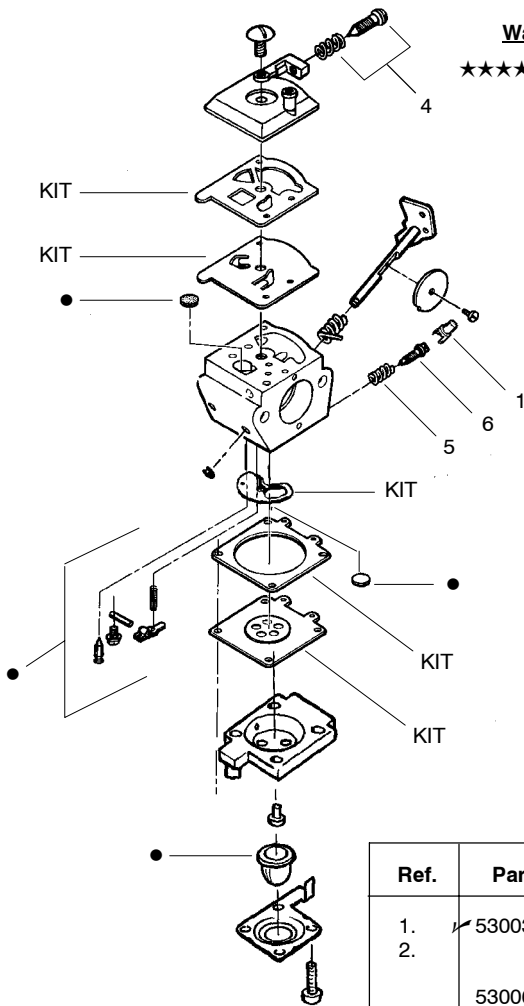

Carburetor Assembly Kits

WA224 - See Service Ref.

WA226 - #530069754

C1U-W7 Zama - 530069971

WA223 - See Service Ref.

Walbro Carburetor Service Reference

★★★★★

If replacing the WA223 & WA224 Carburetors, they are no longer serviceable as complete carburetors. You will need to order #530069754 WA226 Walbro Carburetor Assy.

Carb. Repair Kit
2

Gasket/Diaph. Kit
3

Ref.	Part No.	Description
1.	530038403	Limiter Cap
2.	-	Carburetor Repair Kit (● Indicates Contents)
	530069839	WA223
	530069841	WA224
	530069842	WA226
	530069969	C1U-W7 (Zama)
3.	-	Gasket/Diaphragm Kit (KIT= Indicates Contents)
	530069844	WA223, WA224 & WA226
	530069970	C1U-W7 (Zama)
	530035296	Idle Screw & Spring Kit
5.	530035342	Low Speed Spring
6.	530035341	Low Speed Needle