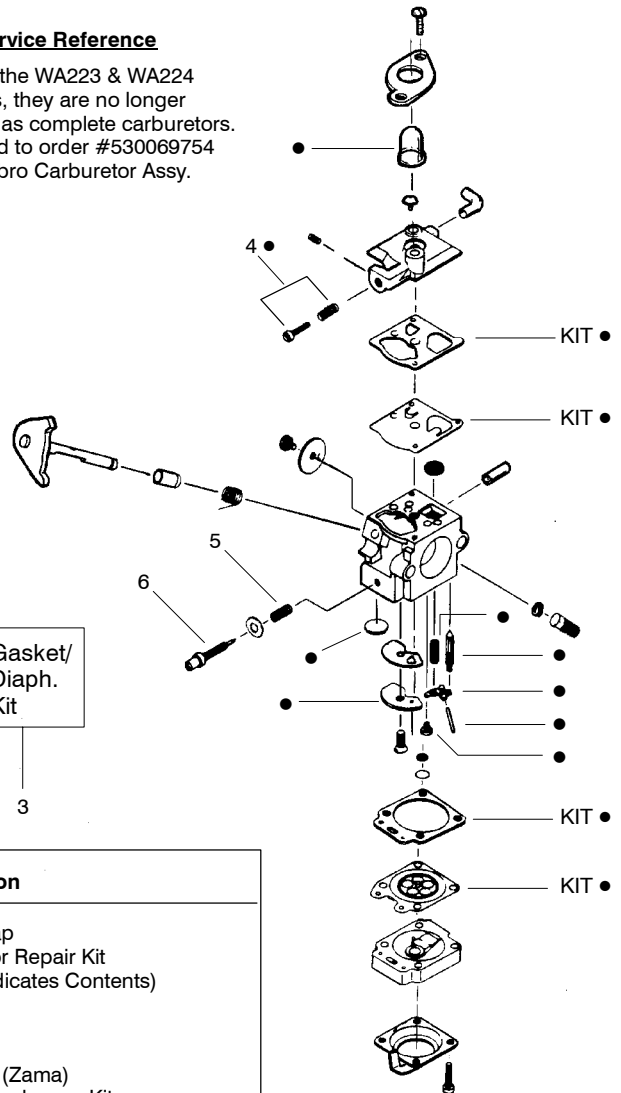

Carburetor Assembly Kits

WA224 - See Service Ref.

WA226 - #530069754

C1U-W7 Zama - 530069971

WA223 - See Service Ref.

Walbro Carburetor Service Reference

★★★★★

If replacing the WA223 & WA224 Carburetors, they are no longer serviceable as complete carburetors. You will need to order #530069754 WA226 Walbro Carburetor Assy.

Carb. Repair Kit
2

Gasket/Diaph. Kit
3

Ref.	Part No.	Description
1.	530038403	Limiter Cap
2.	-	Carburetor Repair Kit (● Indicates Contents)
	530069839	WA223
	530069841	WA224
	530069842	WA226
	530069969	C1U-W7 (Zama)
3.	-	Gasket/Diaphragm Kit (KIT= Indicates Contents)
	530069844	WA223, WA224 & WA226
	530069970	C1U-W7 (Zama)
	530035296	Idle Screw & Spring Kit
5.	530035342	Low Speed Spring
6.	530035341	Low Speed Needle