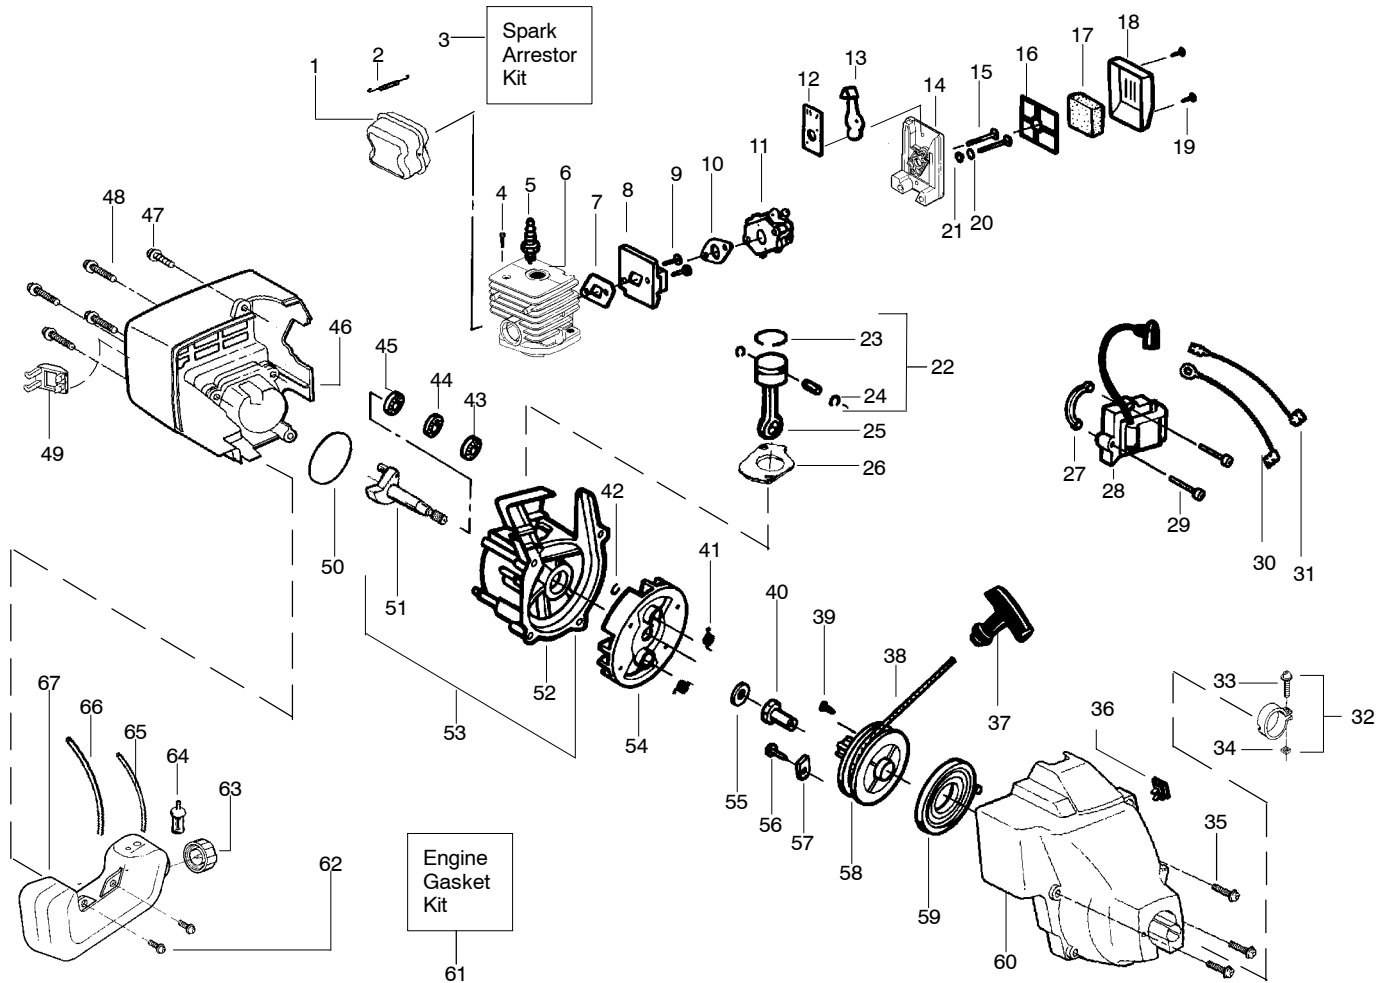

Ref.	Part No.	Description	Ref.	Part No.	Description	Ref.	Part No.	Description
1.	530071396	Kit - Muffler S.A. (incl. 2,3)	23.	530036404	Piston Ring	46.	530069685	Assy.-Fan Hsg/Shroud
2.	530042088	Muffler Spring	24.	530015162	Piston Pin Retainer	47.	530015886	Screw
3.	530071391	Kit-Spark Arrestor	25.	530069615	Connecting Rod Ass'y.	48.	530015810	Screw
4.	530015953	Screw-Cylinder	26.	530069616	Gasket-Cylinder(kit)	49.	530054536	Guard-Muffler
5.	952030249	Spark Plug (RCJ 6Y)	27.	530036145	Spacer-Module	50.	*****	O-Ring-C'case(kit)
6.	530069619	Kit - Cylinder	28.	530055160	Ignition Module	51.	530054753	Assy-Crankshaft
7.	530069616	Gasket-Cyl./Carb.(kit)	29.	530015954	Screw	52.	530071627	Kit-Crankcase Ass'y. (Incl. 43-45)
8.	530047659	Carb. Adaptor	30.	530014662	Assy-Ground Wire	53.	530071360	C'case & C'shaft Assy. (Incl. 42,51,52)
9.	530016014	Screw	31.	530014663	Assy-Leadwire	54.	530069886	Flywheel Ass'y.
10.	530069616	Gasket-Carb.(kit)	32.	530056365	Nose Cone Clamp Ass'y. (Incls. 33&34)	55.	530015828	Washer-Flat
11.	530069971	Kit - Carburetor Ass'y (Incl. Limiter Cap)	33.	530016381	Screw-Nose Cone	56.	530015775	Screw
12.	530038747	Choke Plate Mounting	34.	530016382	Nut-Nose Cone	57.	530027523	Retainer-Can
13.	530038686	Choke Shutter	35.	530015810	Screw	58.	530069400	Starter Pulley Kit (Incl. 39)
14.	530052431	Air Box	36.	530071356	Kit-On/Off Switch	59.	530042085	Starter Spring
15.	530015887	Screw	37.	530027569	Starter Handle	60.	530069685	Kit-Fan Hsg/Shroud
16.	530036569	Plate - Filter Support	38.	530069232	Kit - Rope	61.	530069616	Kit-Engine Gasket (Incl. 7,10,26,50)
17.	530036575	Air Filter Foam	39.	530016080	Screw	62.	530016379	Retainer
18.	530036568	Air Filter Cover	40.	530038604	Drive Coupling	63.	530014347	Assy-Fuel Cap
19.	530016349	Screw	41.	530023817	Starter Dog Spring	64.	530095646	Assy-Fuel Pickup
20.	530015852	Spacer-Choke	42.	530015941	Retain. Ring-C'shaft	65.	530069247	Kit-Fuel Line (Small)
21.	530015254	Washer	43.	530055728	Outer Bearing	66.	530069216	Kit-Fuel Line (Large)
22.	530069621	Kit - Piston (Incl. 23, 24 & Pin)	44.	530071615	Kit-C'case Seal	67.	530049379	Assy-Fuel Tank (Incl. cap, fuel lines, filter)
			45.	530032125	Inner Bearing			

↖ = NEW PART NUMBER FOR THIS IPL

★ = REFER TO THE SERVICE REFERENCE INDICATED FOR MORE INFORMATION. (LOCATED AT END OF IPL)