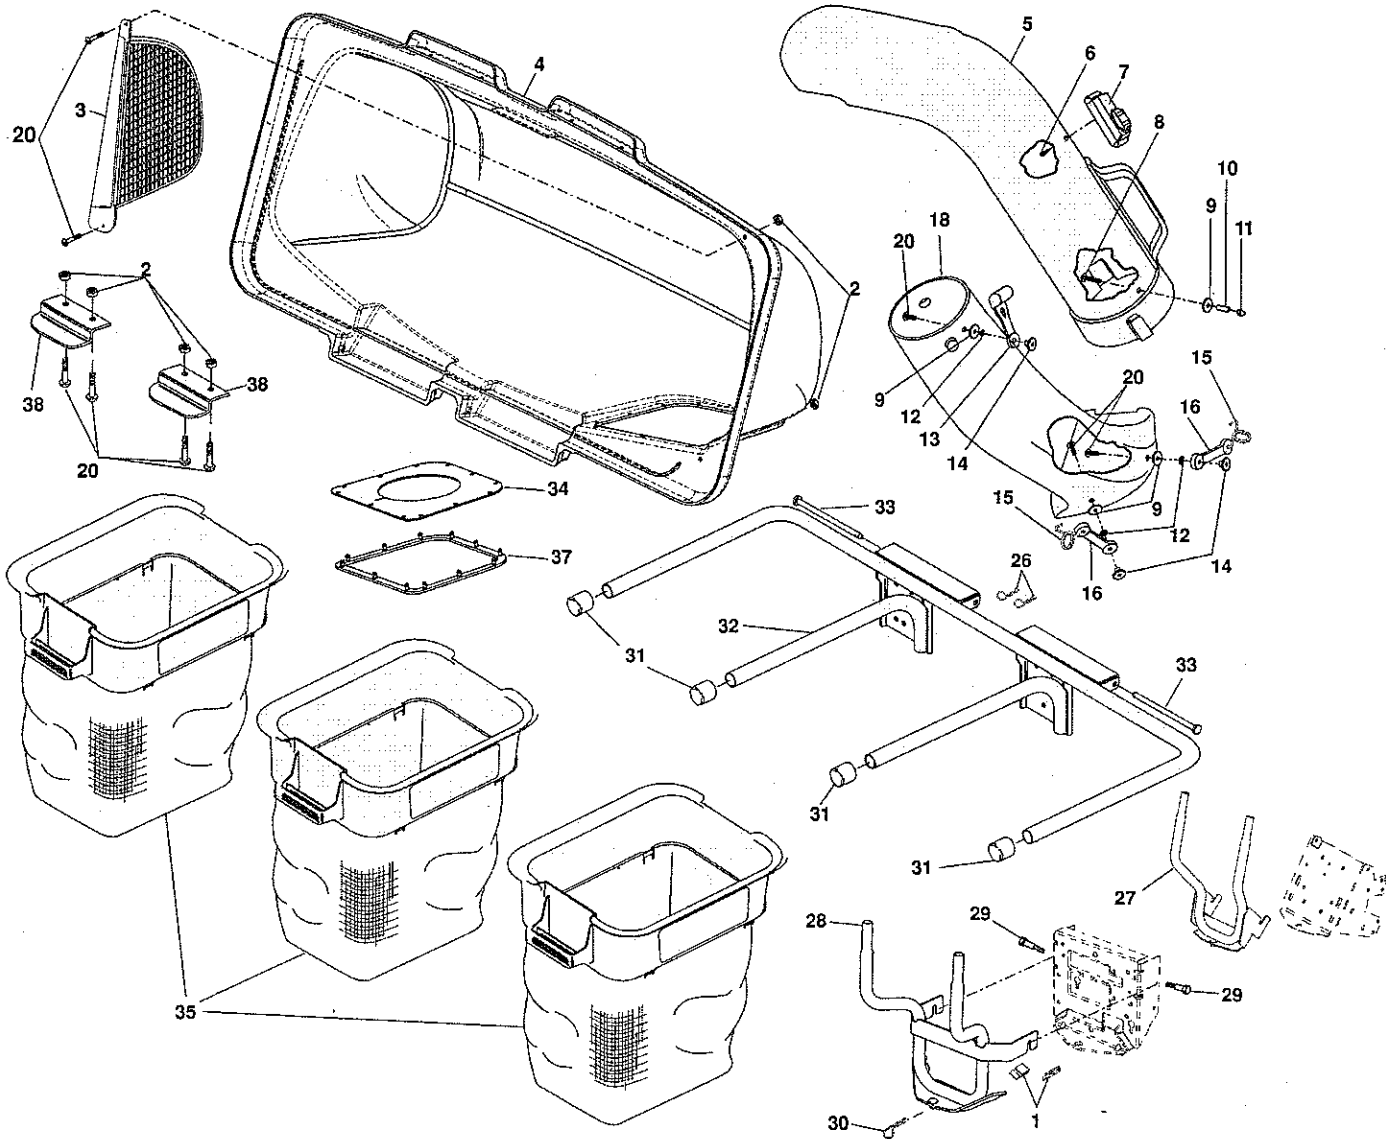

REPAIR PARTS

GRASS CATCHER - MODEL NUMBER G483ST (PRODUCT NO. 960 73 00-25)

KEY PART NO. NO.

KEY PART NO.	PART NO.	DESCRIPTION
1	532401047	Adapter
2	532069180	Nut, Crownlock #10-24
3	532192709	Screen, Cover
4	532195373	Cover Assembly (Includes 34, 37)
5	532176741	Chute, Upper
6	818021008	Screw, Special #10-14x1/2
7	532130933	Full Bag Indicator
8	532087175	Screw, #10-24 x 1-1/8
9	819061216	Washer 3/16x3/4x16 Ga.
10	532007206	Spacer, Split
11	532060867	Nut, Acorn #10-24
12	810071000	Washer, lock
13	532109808	Latch, Chute
14	532125004	Nut, Weld
15	532130760	Latch, Hook
16	532130759	Rubber, Latch
18	532174345	Chute, Lower
20	871161010	Screw #10-24 x 5/8

KEY PART NO. NO.

KEY PART NO.	PART NO.	DESCRIPTION
26	532124670	Spring, Retainer
27	532414445	Support Assembly
28	532420372	Support Assembly
29	532176997	Shoulder Bolt, Self Tapping
30	532165898	Spring, Retainer
31	532174083	Plug, Tubing End
32	532176990	Bagger, Frame
33	532192786	Pin, Hinge
34	532192550	Gasket, Cover
35	532400226	Container
37	532192603	Seal, Cover
38	532130895	Latch Handle, Cover
40	871141008	Screw #10-24 x 1/2
--	532425618	Owner's Manual, English/French
--	532425619	Owner's Manual, Spanish