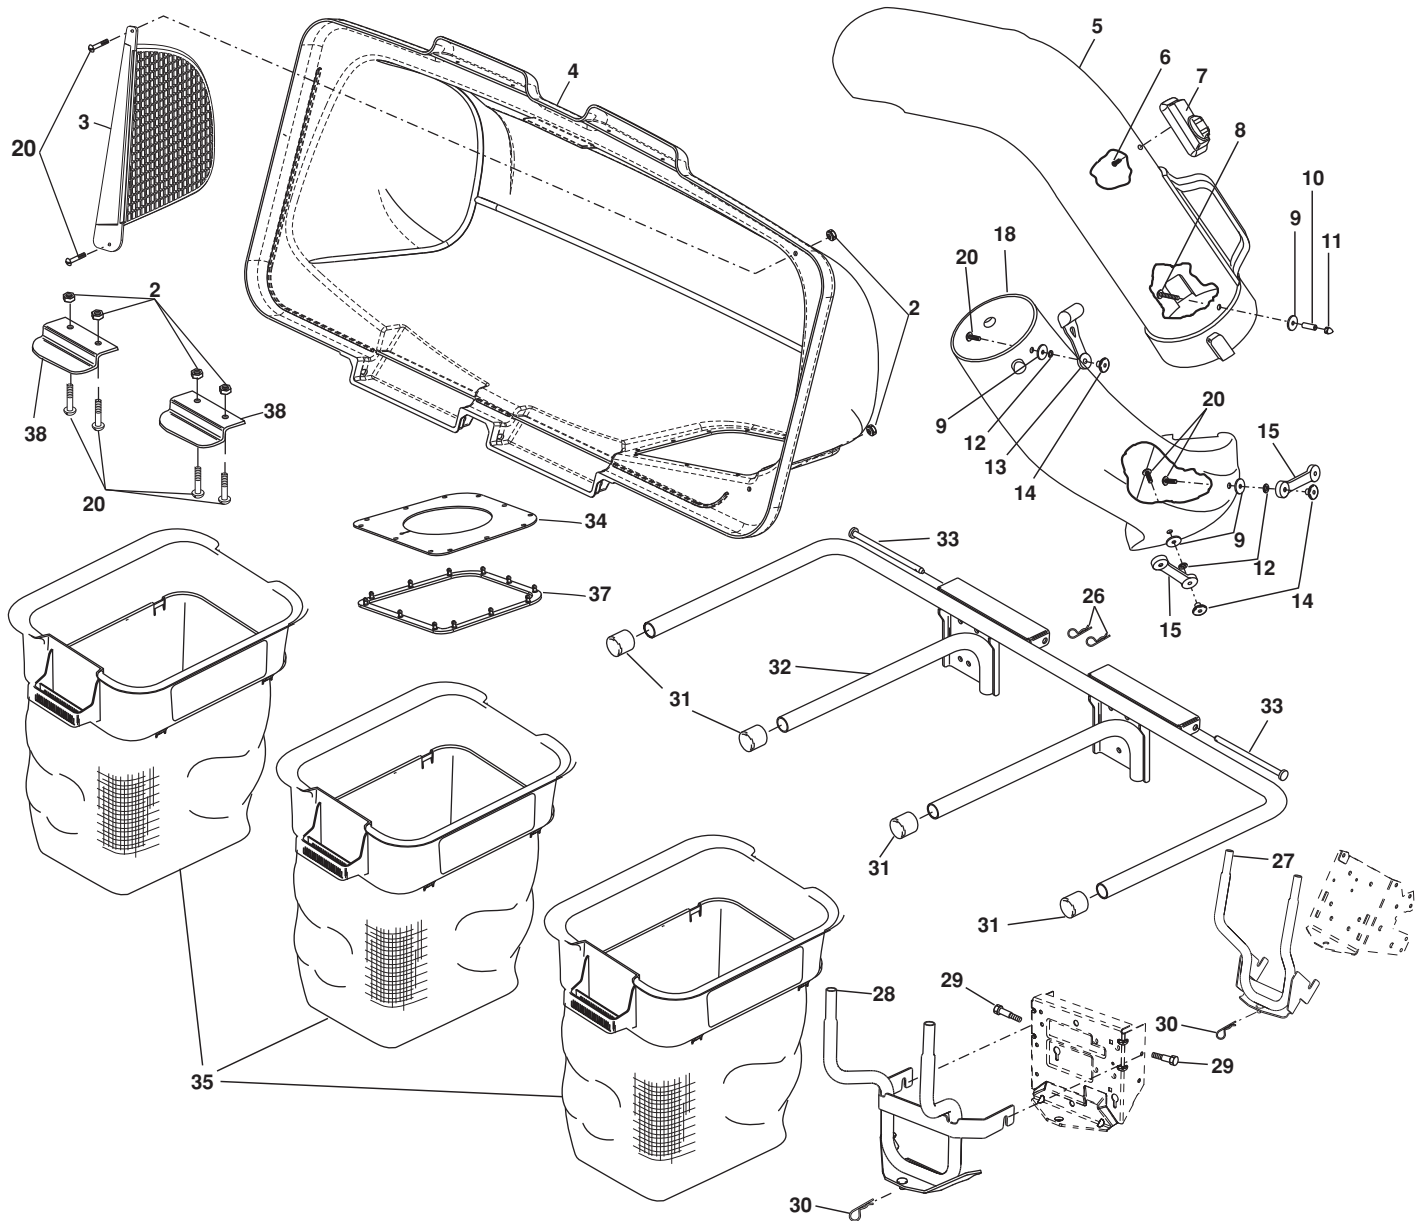

REPAIR PARTS

GRASS CATCHER

MODEL NUMBER G543ST (MFG. ID 96073002600) PRODUCT NO. 960 73 00-26

KEY NO.	PART NO.	DESCRIPTION	KEY NO.	PART NO.	DESCRIPTION
2	532069180	Nut, Crownlock #10-24	20	871081010	Screw #10-24 x 5/8
3	532192709	Screen, Cover	26	532124670	Spring, Retainer
4	532195373	Cover Assembly (Includes 34, 37)	27	532414445	Support Assembly
5	532187299	Chute, Upper	28	532420732	Support Assembly
6	818021008	Screw, Special #10-14x1/2	29	532176997	Shoulder Bolt, Self Tapping
7	532130933	Full Bag Indicator	30	532165898	Spring, Retainer
8	532087175	Screw, #10-24 x 1-1/8	31	532174083	Plug, Tubing End
9	532052784	Washer 3/16x3/4x16 Ga.	32	532414444	Bagger, Frame
10	532007206	Spacer, Split	33	532192786	Pin, Hinge
11	532060867	Nut, Acorn #10-24	34	532192550	Gasket, Cover
12	810071000	Washer, lock	35	532400226	Container
13	532109808	Latch, Chute	37	532192603	Seal, Cover
14	532125004	Nut, Weld	38	532130895	Latch Handle, Cover
15	532160793	Latch, Hook Asm.	--	532425622	Owner's Manual, English/French
18	532187300	Chute, Lower	--	532425623	Owner's Manual, Spanish