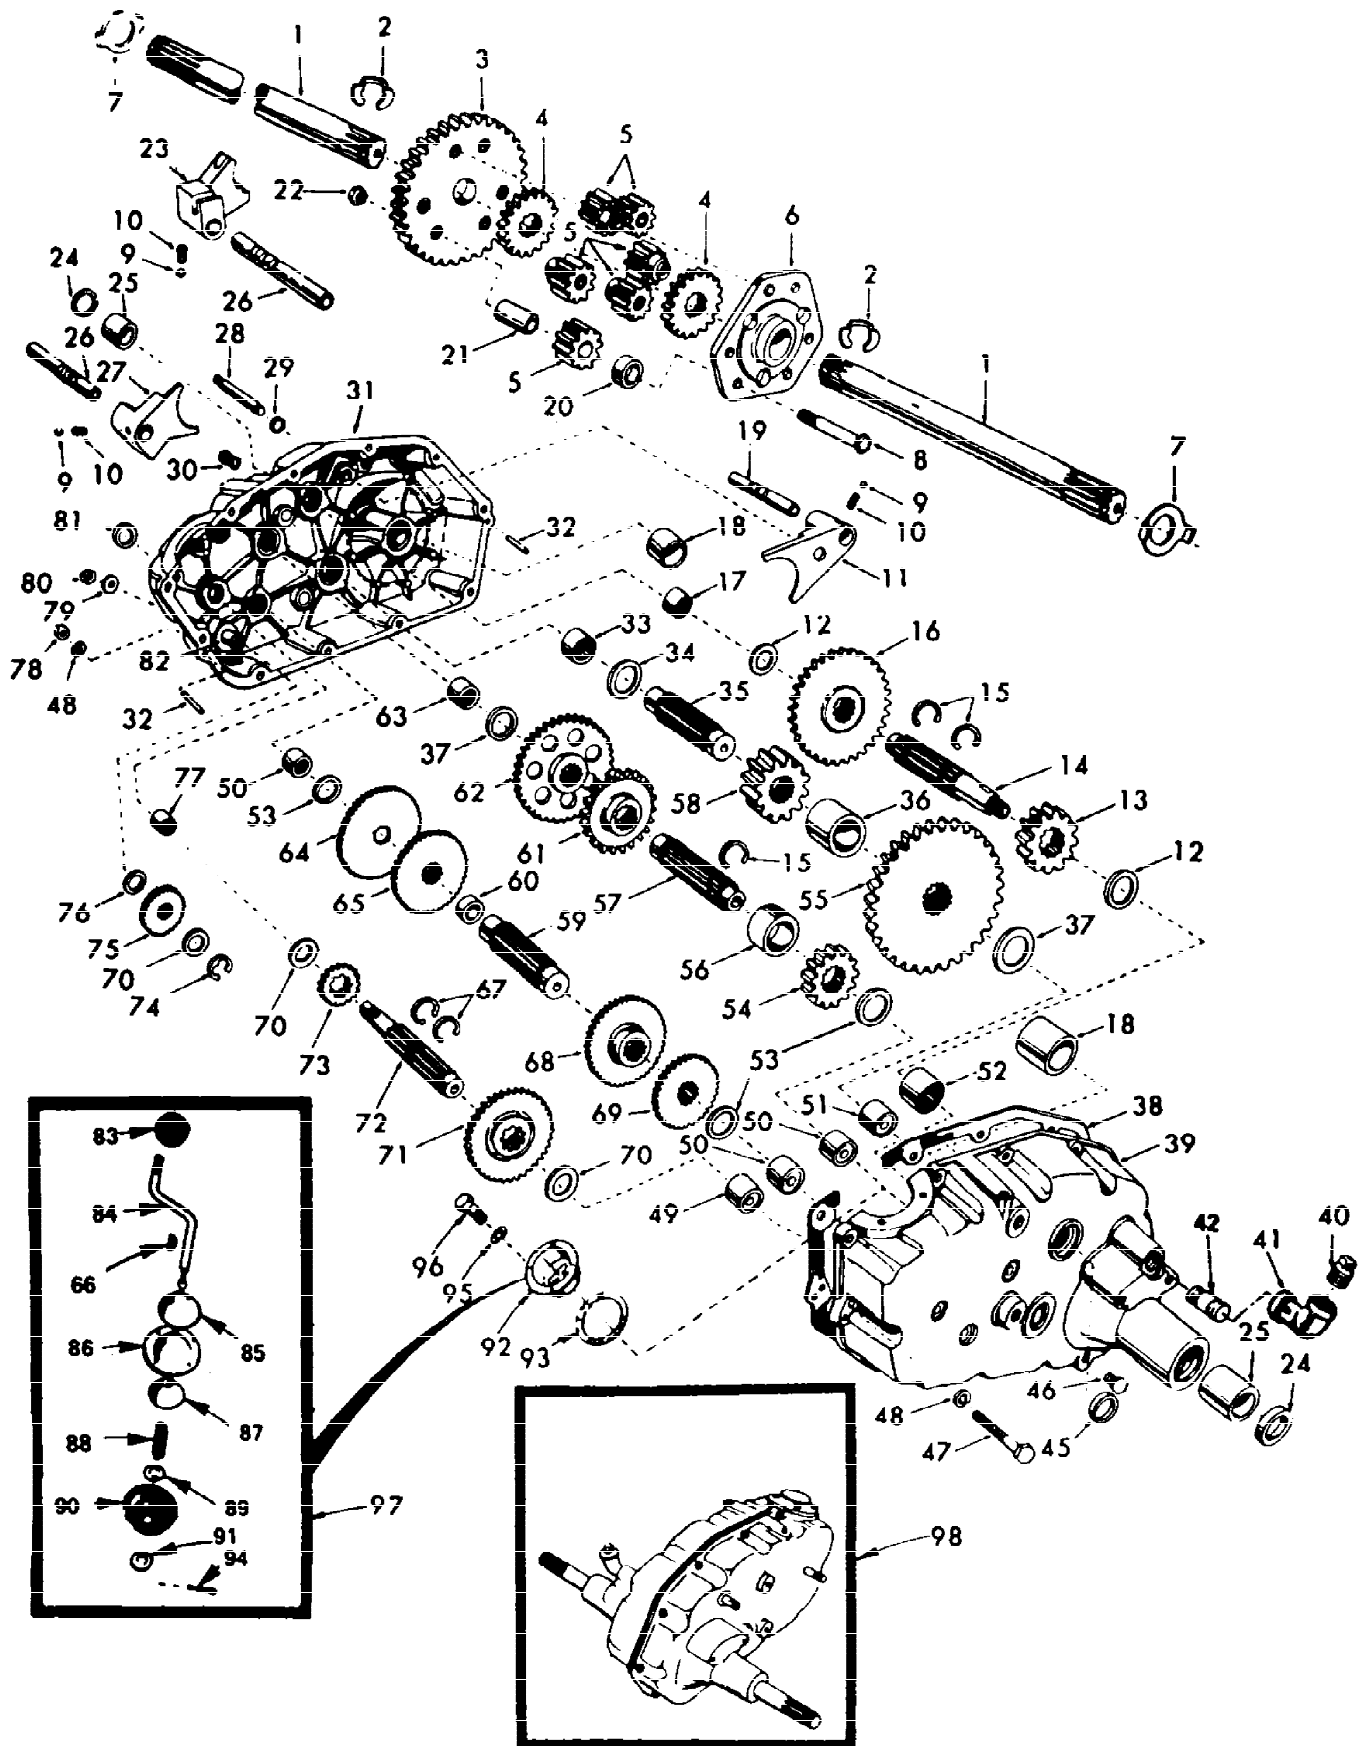

ROPER GT TRACTOR--MODEL NUMBERS GT180BR AND GT180BT

TRANSAXLE

Ref #	Part Number	Qty	Description
1	4197R		SHAFT.AXLE.T
2	5845R		SUB= 12000034
3	4199R		FINAL GEAR T
4	4216R		DIFF GEAR T
5	4215R		DIFF PINION T
6	4217R		DIFF CARRIER T
7	6256H		WASHER T
8	74020652		BOLT
9	7392M		SUB= 100482K
10	6272H		SUB= 145359
11	4985R		SHIFT FORK T
12	6266H		WASHER .T
13	4212R		RED PINION T
14	4196R		GEAR SHAFT T
15	6276H		SNAP RING T
16	633A63		GEAR T
17	8118M		"T, BEARING"
18	8740H1		BEARING
19	6217H		SUB= 122238X
20	4218R		SPACER T
21	6252H1		PINION RS
22	7810H		GRIPCO NUT
23	4986R		SHIFT FORK T
24	7393R		OIL SEAL STD
25	992R1		BRNG. T
26	6216H		SHAFT T
27	6262H		FORK T
28	101416X		SHIFT SHAFT GTV
29	6269H		SEAL T
30	5855H		VALVE M
31	101414X		GEARCASE HALF G
32	6277H		PIN T
33	4225R		NEEDLE BRNG T
34	7396H		RACE T
35	4198R		GEAR SHAFT T
36	4200R		SUB= 532004200
37	7395H		RACE T
38	6275H		SUB= 121878X
39	633A64		NLA
40	13060400		SUB= 13320400
41	13200400		NLA
42	13280424		NIPPLE
45	6217H		SUB= 122238X
46	13060200		SUB= 13020200
47	74780524		HEX BOLT
48	10140500		SUB= 10040500
49	4895H		"TI, BEARING"
50	4222R		NEEDLE BRNG T
51	1529R		NEEDLE BRNG T
52	8119M		"STD, BEARING"
53	4220R		BRNG RACE
54	4209R		RED PINION T
55	4213R		RED GEAR T