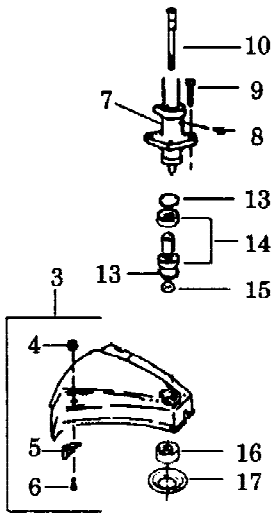

WA-199 #530-035259

Ref #	Part Number	Qty	Description
1	530035014		Metering Diaphragm
2	530035151		Metering Diaphragm Gasket
3	530035147		Circuit Plate Gasket
4	530035142		Hi Speed Needle
5	530035036		Hi Speed Needle Spring
6	530035141		Idle Needle
7	530035023		Idle Needle Spring
8	530035203		Idle Speed Screw
9	530035208		Idle Speed Spring
10	530035028		Metering Lever Pin
11	530035031		Metering Lever
12	530035188		Metering Lever Spring
13	530035106		Inlet Needle Valve
14	530035178		Inlet Screen
15	530035166		Pump Diaphragm
16	530035164		Pump Gasket
17	530035260		Carb. Kwik Repair Kit (Inc. 1,2,3,12,13,14, 15,16,18)
18	530035185		Carb. Gasket/Diaphragm Kit (Inc. 1,2,3)

WT-298A #530-069651

Ref #	Part Number	Qty	Description
1	530069623		Carburetor Repair Kit (DOT Indicates Contents on illus.)
2	530038317		Limiter Cap-Low
3	530038318		Limiter Cap-High

⚠ WARNING
All repairs, adjustments and maintenance not described in the Operator's Manual must be performed by qualified service personnel.

Ref #	Part Number	Qty	Description
52	530027749		Blade Direction Decal MODELS GTI 18K, GTI 18KT (Not a serviceable part)
53	530027889		Handlebar Decal MODELS GTI 18K, GTI 18KT
54	530015791		Screw-Metal Shield/& Handlebar MODELS GTI 18K, GTI 18KT
55	530094686		Clamp-Harness MODELS GTI 18K, GTI 18KT
56	952030139		Shaft Lubrication
57	530029160		Shaft Warning-Upper
58			Shaft Warning-Lower, MODEL GTI 18KT Type 1 See Ser. Ref. 2
58	530029161		MODELS GTI 18KT Type 2,GTI 18,GTI 18K,GTI 18T
58	530038906		MODEL GTI 18KT Type 3
0	530067333		Operator Manual, MODELS GTI 18,GTI 18K
0			Operator Manual, MODELS GTI 18T,GTI 18KT Type 1 See Ser. Ref. 2
0	530081807		Operator Manual, MODELS GTI 18T,GTI 18KT Type 2
0	530082388		Operator Manual, MODELS GTI 18T,GTI 18KT Type 1 & 2 Fr/Eng
0	530083672		Operator Manual, MODELS GTI 18T,GTI 18KT Type 3