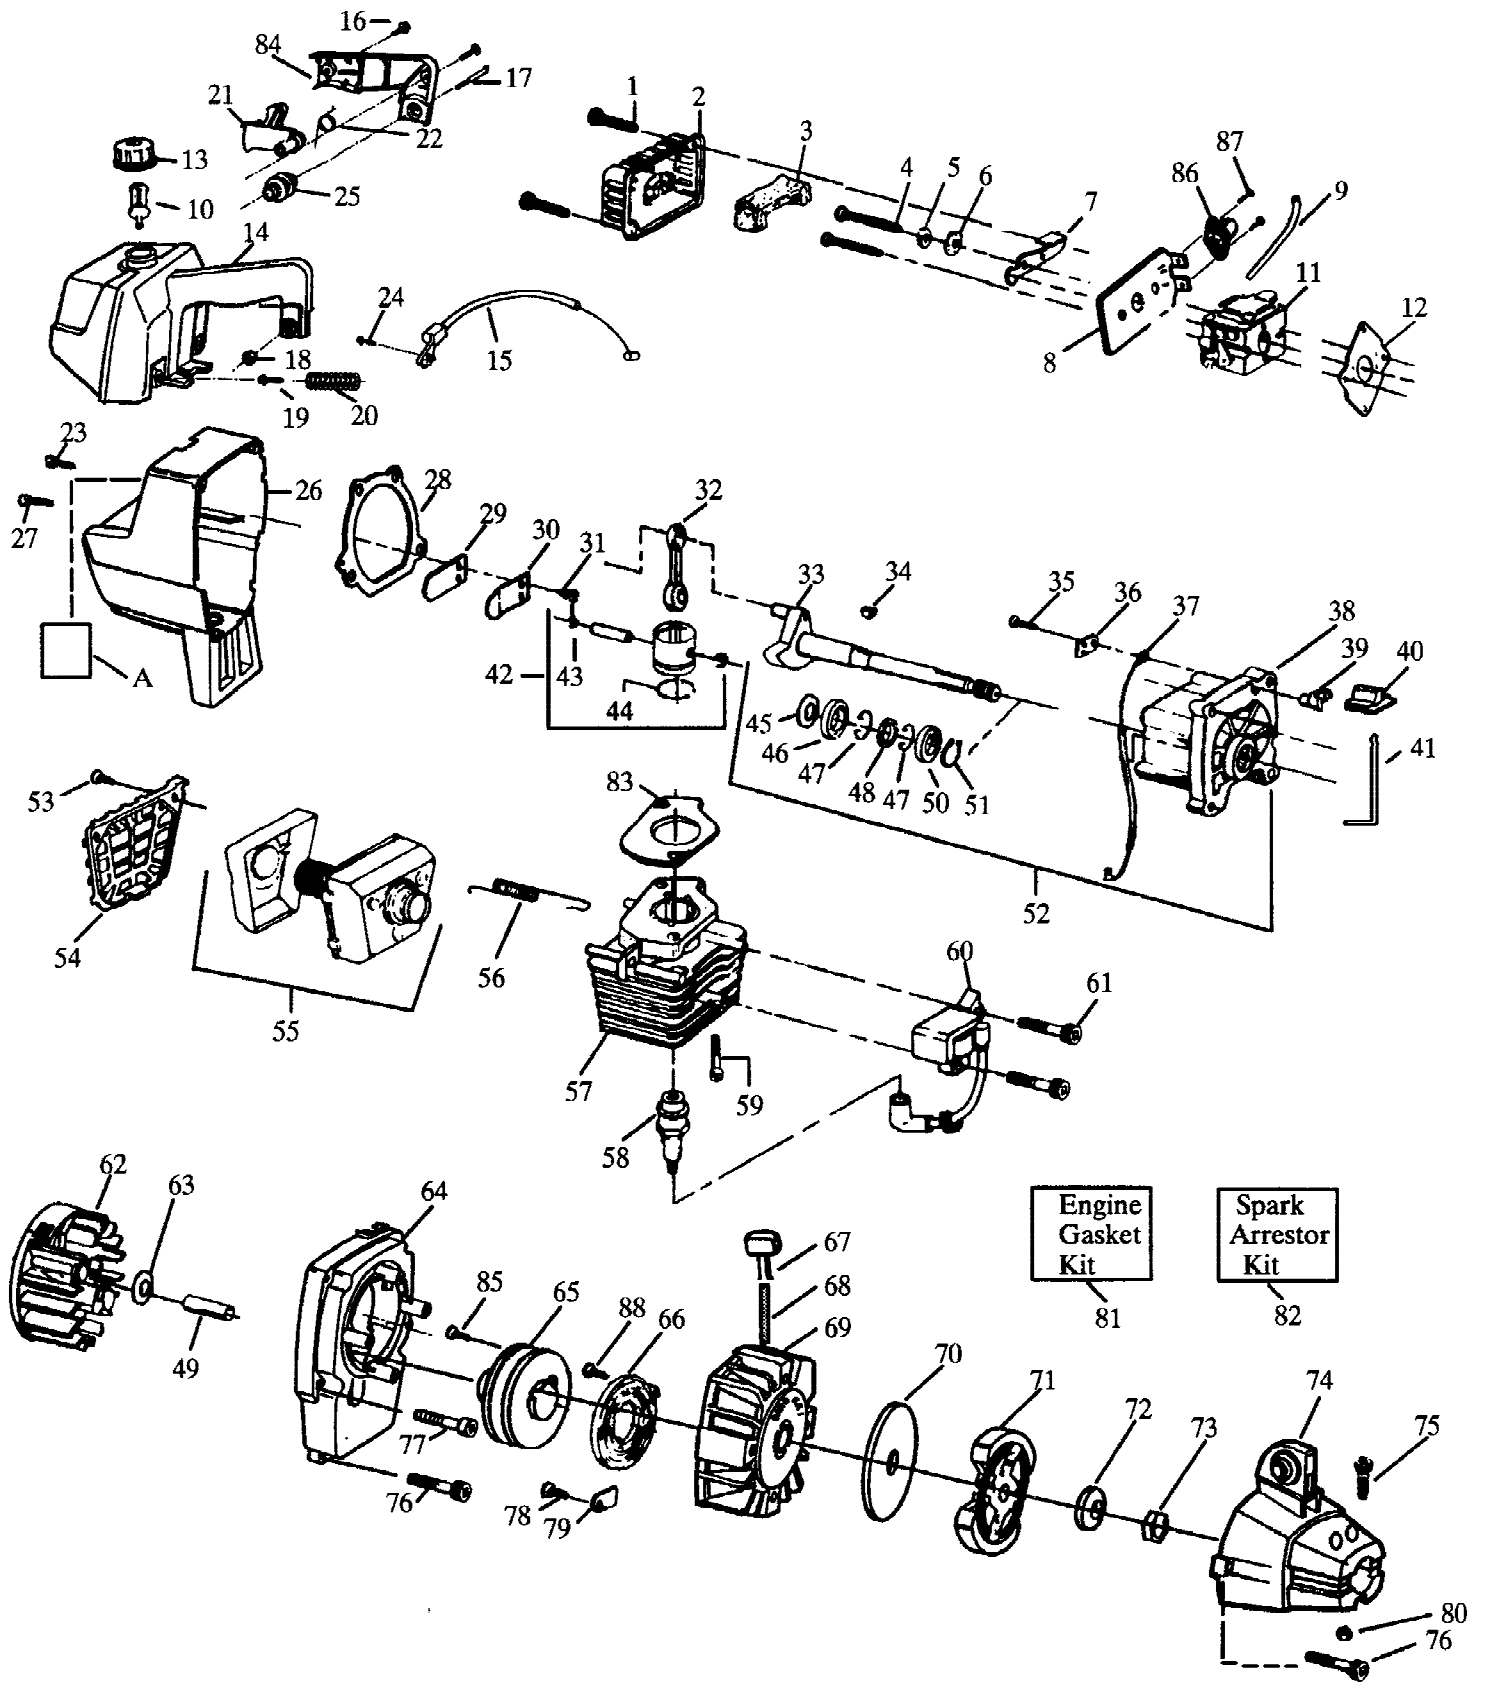

Ref #	Part Number	Qty	Description
1	530015773		Screw
2	530027529		Air Filter Cover
3	530027530		Air Filter
4	530015849		Screw
5	530015852		Spacer
6	530015254		Wave Washer
7	530038103		Choke Shutter
8	530027527		MODELS GTI 18,GTI 18T,GTI 18KT
8			MODELS GTI 18KT Type 1-See Ser. Ref. 2
8	530037930		MODELS GTI 18KT Type 3
9	530069247		Fuel Line
9			Return Line MODEL GTI 18KT Type 1 See Ser. Ref. 2
9	530069571		MODEL GTI 18KT Type 2 & 3
10	530014362		Fuel Pick-up Ass'y.
11			Carburetor, MODEL GTI 18KT Type 1-See Ser. Ref. 2
11	530035259		MODELS GTI 18 & GTI 18T Type 1
11	530069651		MODELS GTI 18 & GTI 18T Type 2 & 3
12	530019156		Carburetor Gasket
13	530014347		Fuel Cap Ass'y.
14			Handle & Tank Ass'y., MODEL GTI 18KT Type 1
14	530029552		MODELS GTI 18 & GTI 18K Type 1
14	530047102		MODELS GTI 18 & GTI 18K Type 2 & 3
15	530037499		Throttle Cable Ass'y.
16	530015805		Screw
17	530015809		Screw
18	530015807		Nut
19	530015713		Screw
20	530027926		Rear Isolator Spring
21	530027924		Throttle Trigger
22	530027925		Throttle Spring
23	530015810		Screw
24	530015775		Screw
25	530024256		Isolator
26	530027923		Shroud
27	530015771		Screw
28	530019154		Gasket
29	530027593		Reed
30	530027594		Reed Stop
31	530016064		Screw
32	530010960		Connecting Rod Ass'y.
33	530010934		Crankshaft Ass'y. See Service Ref. 1
34	530015126		Flywheel Key
35	530015780		Screw
36	530027546		Switch Insulator
37	530027547		Lead Wire
38	530014016		Crankcase Ass'y. (Incl. 46-48 & 50)
39	530027545		Switch Ramp
40	530038309		Switch Button
41	530027959		Switch Spring
42	530069275		Piston Kit (Incl. 43, 44 & pin)
43	530015162		Piston Pin Retainer
44	530025875		Piston Ring