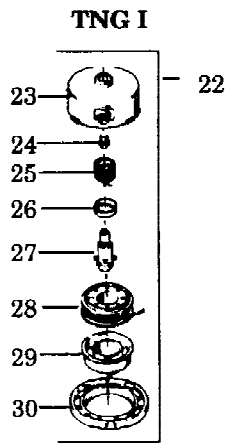

WA-199 #530-035259

Ref #	Part Number	Qty	Description
1	530035014		Metering Diaphragm
2	530035151		Metering Diaphragm Gasket
3	530035147		Circuit Plate Gasket
4	530035142		Hi Speed Needle
5	530035036		Hi Speed Needle Spring
6	530035141		Idle Needle
7	530035023		Idle Needle Spring
8	530035203		Idle Speed Screw
9	530035208		Idle Speed Spring
10	530035028		Metering Lever Pin
11	530035031		Metering Lever
12	530035188		Metering Lever Spring
13	530035106		Inlet Needle Valve
14	530035178		Inlet Screen
15	530035166		Pump Diaphragm
16	530035164		Pump Gasket
17	530035260		Carb. Kwik Repair Kit (Inc. 1,2,3,12,13,14, 15,16,18)
18	530035185		Carb. Gasket/Diaphragm Kit (Inc. 1,2,3)

WT-298A #530-069651

Ref #	Part Number	Qty	Description
1	530069623		Carburetor Repair Kit (DOT Indicates Contents on illus.)
2	530038317		Limiter Cap-Low
3	530038318		Limiter Cap-High

⚠ WARNING
All repairs, adjustments and maintenance not described in the Operator's Manual must be performed by qualified service personnel.

Ref #	Part Number	Qty	Description
52	530027749		Blade Direction Decal MODELS GTI 18K, GTI 18KT (Not a serviceable part)
53	530027889		Handlebar Decal MODELS GTI 18K, GTI 18KT
54	530015791		Screw-Metal Shield/& Handlebar MODELS GTI 18K, GTI 18KT
55	530094686		Clamp-Harness MODELS GTI 18K, GTI 18KT
56	952030139		Shaft Lubrication
57	530029160		Shaft Warning-Upper
58			Shaft Warning-Lower, MODEL GTI 18KT Type 1 See Ser. Ref. 2
58	530029161		MODELS GTI 18KT Type 2,GTI 18,GTI 18K,GTI 18T
58	530038906		MODEL GTI 18KT Type 3
0	530067333		Operator Manual, MODELS GTI 18,GTI 18K
0			Operator Manual, MODELS GTI 18T,GTI 18KT Type 1 See Ser. Ref. 2
0	530081807		Operator Manual, MODELS GTI 18T,GTI 18KT Type 2
0	530082388		Operator Manual, MODELS GTI 18T,GTI 18KT Type 1 & 2 Fr/Eng
0	530083672		Operator Manual, MODELS GTI 18T,GTI 18KT Type 3