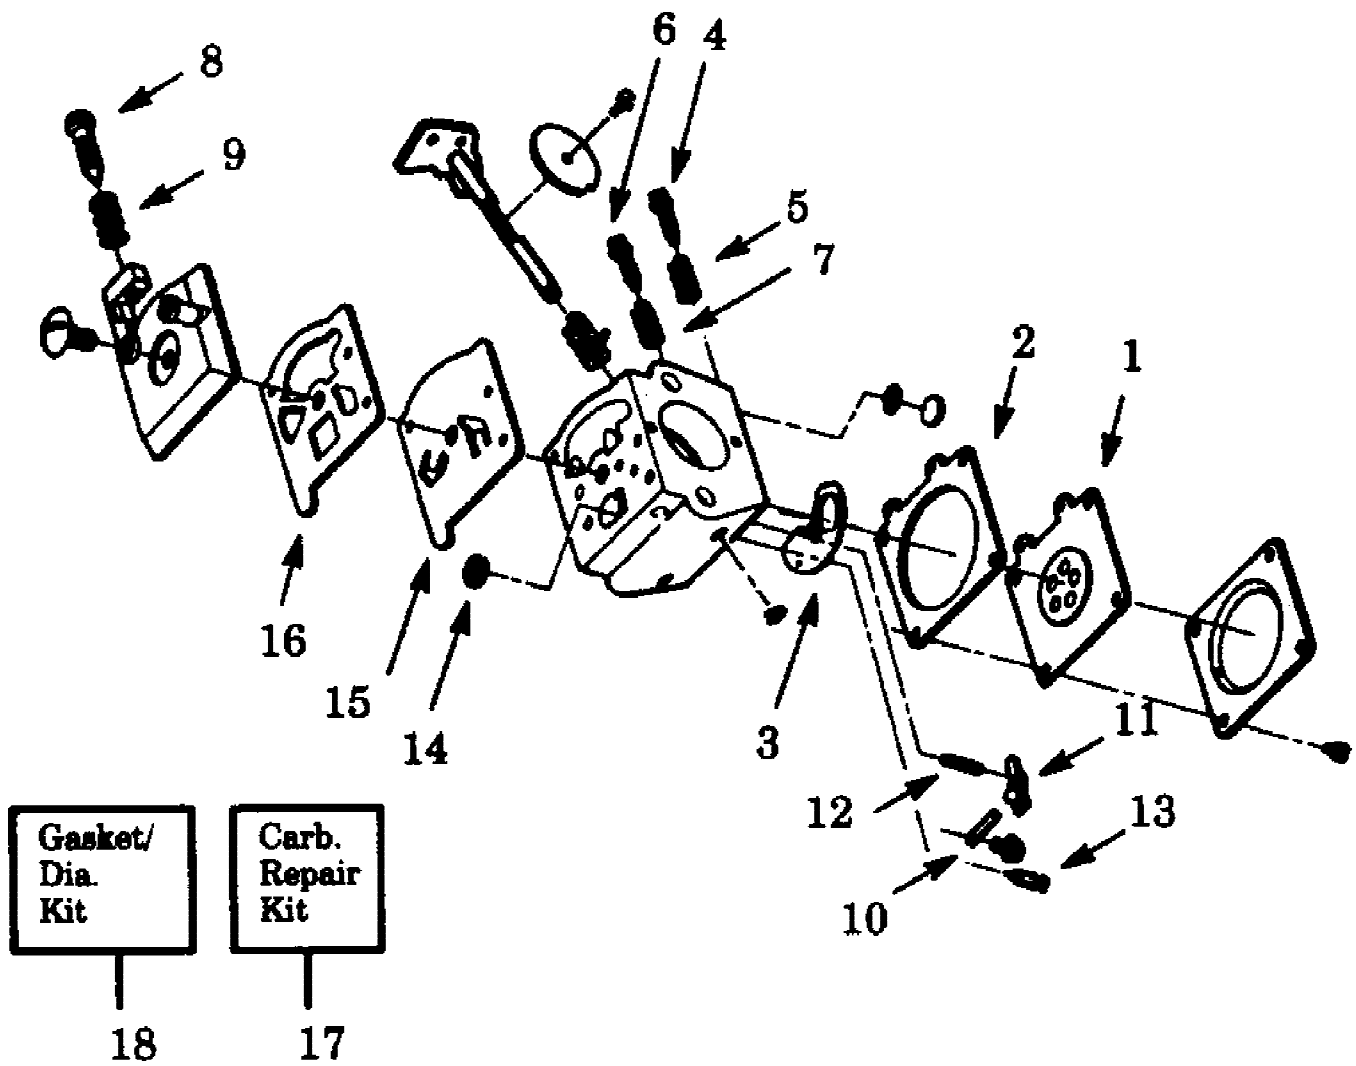

WA-199 #530-035259

Ref #	Part Number	Qty	Description
1	530035014		Metering Diaphragm
2	530035151		Metering Diaphragm Gasket
3	530035147		Circuit Plate Gasket
4	530035142		Hi Speed Needle
5	530035036		Hi Speed Needle Spring
6	530035141		Idle Needle
7	530035023		Idle Needle Spring
8	530035203		Idle Speed Screw
9	530035208		Idle Speed Spring
10	530035028		Metering Lever Pin
11	530035031		Metering Lever
12	530035188		Metering Lever Spring
13	530035106		Inlet Needle Valve
14	530035178		Inlet Screen
15	530035166		Pump Diaphragm
16	530035164		Pump Gasket
17	530035260		Carb. Kwik Repair Kit (Inc. 1,2,3,12,13,14, 15,16,18)
18	530035185		Carb. Gasket/Diaphragm Kit (Inc. 1,2,3)

WT-298A #530-069651

Ref #	Part Number	Qty	Description
1	530069623		Carburetor Repair Kit (DOT Indicates Contents on illus.)
2	530038317		Limiter Cap-Low
3	530038318		Limiter Cap-High

⚠ WARNING
All repairs, adjustments and maintenance not described in the Operator's Manual must be performed by qualified service personnel.

Ref #	Part Number	Qty	Description
52	530027749		Blade Direction Decal MODELS GTI 18K, GTI 18KT (Not a serviceable part)
53	530027889		Handlebar Decal MODELS GTI 18K, GTI 18KT
54	530015791		Screw-Metal Shield/& Handlebar MODELS GTI 18K, GTI 18KT
55	530094686		Clamp-Harness MODELS GTI 18K, GTI 18KT
56	952030139		Shaft Lubrication
57	530029160		Shaft Warning-Upper
58			Shaft Warning-Lower, MODEL GTI 18KT Type 1 See Ser. Ref. 2
58	530029161		MODELS GTI 18KT Type 2,GTI 18,GTI 18K,GTI 18T
58	530038906		MODEL GTI 18KT Type 3
0	530067333		Operator Manual, MODELS GTI 18,GTI 18K
0			Operator Manual, MODELS GTI 18T,GTI 18KT Type 1 See Ser. Ref. 2
0	530081807		Operator Manual, MODELS GTI 18T,GTI 18KT Type 2
0	530082388		Operator Manual, MODELS GTI 18T,GTI 18KT Type 1 & 2 Fr/Eng
0	530083672		Operator Manual, MODELS GTI 18T,GTI 18KT Type 3