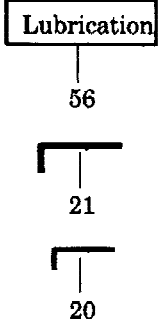

WA-199 #530-035259

Ref #	Part Number	Qty	Description
1	530035014		Metering Diaphragm
2	530035151		Metering Diaphragm Gasket
3	530035147		Circuit Plate Gasket
4	530035142		Hi Speed Needle
5	530035036		Hi Speed Needle Spring
6	530035141		Idle Needle
7	530035023		Idle Needle Spring
8	530035203		Idle Speed Screw
9	530035208		Idle Speed Spring
10	530035028		Metering Lever Pin
11	530035031		Metering Lever
12	530035188		Metering Lever Spring
13	530035106		Inlet Needle Valve
14	530035178		Inlet Screen
15	530035166		Pump Diaphragm
16	530035164		Pump Gasket
17	530035260		Carb. Kwik Repair Kit (Inc. 1,2,3,12,13,14, 15,16,18)
18	530035185		Carb. Gasket/Diaphragm Kit (Inc. 1,2,3)

WT-298A #530-069651

Ref #	Part Number	Qty	Description
1	530069623		Carburetor Repair Kit (DOT Indicates Contents on illus.)
2	530038317		Limiter Cap-Low
3	530038318		Limiter Cap-High

⚠ WARNING
All repairs, adjustments and maintenance not described in the Operator's Manual must be performed by qualified service personnel.

Ref #	Part Number	Qty	Description
52	530027749		Blade Direction Decal MODELS GTI 18K, GTI 18KT (Not a serviceable part)
53	530027889		Handlebar Decal MODELS GTI 18K, GTI 18KT
54	530015791		Screw-Metal Shield/& Handlebar MODELS GTI 18K, GTI 18KT
55	530094686		Clamp-Harness MODELS GTI 18K, GTI 18KT
56	952030139		Shaft Lubrication
57	530029160		Shaft Warning-Upper
58			Shaft Warning-Lower, MODEL GTI 18KT Type 1 See Ser. Ref. 2
58	530029161		MODELS GTI 18KT Type 2,GTI 18,GTI 18K,GTI 18T
58	530038906		MODEL GTI 18KT Type 3
0	530067333		Operator Manual, MODELS GTI 18,GTI 18K
0			Operator Manual, MODELS GTI 18T,GTI 18KT Type 1 See Ser. Ref. 2
0	530081807		Operator Manual, MODELS GTI 18T,GTI 18KT Type 2
0	530082388		Operator Manual, MODELS GTI 18T,GTI 18KT Type 1 & 2 Fr/Eng
0	530083672		Operator Manual, MODELS GTI 18T,GTI 18KT Type 3