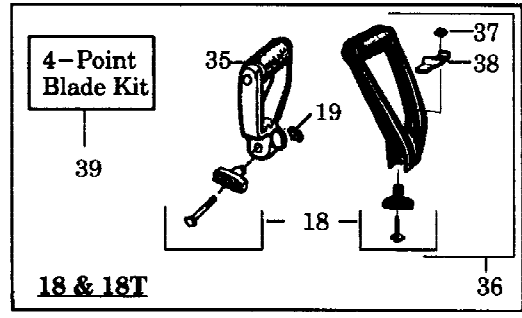

WA-199 #530-035259

Ref #	Part Number	Qty	Description
1	530035014		Metering Diaphragm
2	530035151		Metering Diaphragm Gasket
3	530035147		Circuit Plate Gasket
4	530035142		Hi Speed Needle
5	530035036		Hi Speed Needle Spring
6	530035141		Idle Needle
7	530035023		Idle Needle Spring
8	530035203		Idle Speed Screw
9	530035208		Idle Speed Spring
10	530035028		Metering Lever Pin
11	530035031		Metering Lever
12	530035188		Metering Lever Spring
13	530035106		Inlet Needle Valve
14	530035178		Inlet Screen
15	530035166		Pump Diaphragm
16	530035164		Pump Gasket
17	530035260		Carb. Kwik Repair Kit (Inc. 1,2,3,12,13,14, 15,16,18)
18	530035185		Carb. Gasket/Diaphragm Kit (Inc. 1,2,3)

WT-298A #530-069651

Ref #	Part Number	Qty	Description
1	530069623		Carburetor Repair Kit (DOT Indicates Contents on illus.)
2	530038317		Limiter Cap-Low
3	530038318		Limiter Cap-High

⚠ WARNING
All repairs, adjustments and maintenance not described in the Operator's Manual must be performed by qualified service personnel.

Ref #	Part Number	Qty	Description
52	530027749		Blade Direction Decal MODELS GTI 18K, GTI 18KT (Not a serviceable part)
53	530027889		Handlebar Decal MODELS GTI 18K, GTI 18KT
54	530015791		Screw-Metal Shield/& Handlebar MODELS GTI 18K, GTI 18KT
55	530094686		Clamp-Harness MODELS GTI 18K, GTI 18KT
56	952030139		Shaft Lubrication
57	530029160		Shaft Warning-Upper
58			Shaft Warning-Lower, MODEL GTI 18KT Type 1 See Ser. Ref. 2
58	530029161		MODELS GTI 18KT Type 2,GTI 18,GTI 18K,GTI 18T
58	530038906		MODEL GTI 18KT Type 3
0	530067333		Operator Manual, MODELS GTI 18,GTI 18K
0			Operator Manual, MODELS GTI 18T,GTI 18KT Type 1 See Ser. Ref. 2
0	530081807		Operator Manual, MODELS GTI 18T,GTI 18KT Type 2
0	530082388		Operator Manual, MODELS GTI 18T,GTI 18KT Type 1 & 2 Fr/Eng
0	530083672		Operator Manual, MODELS GTI 18T,GTI 18KT Type 3