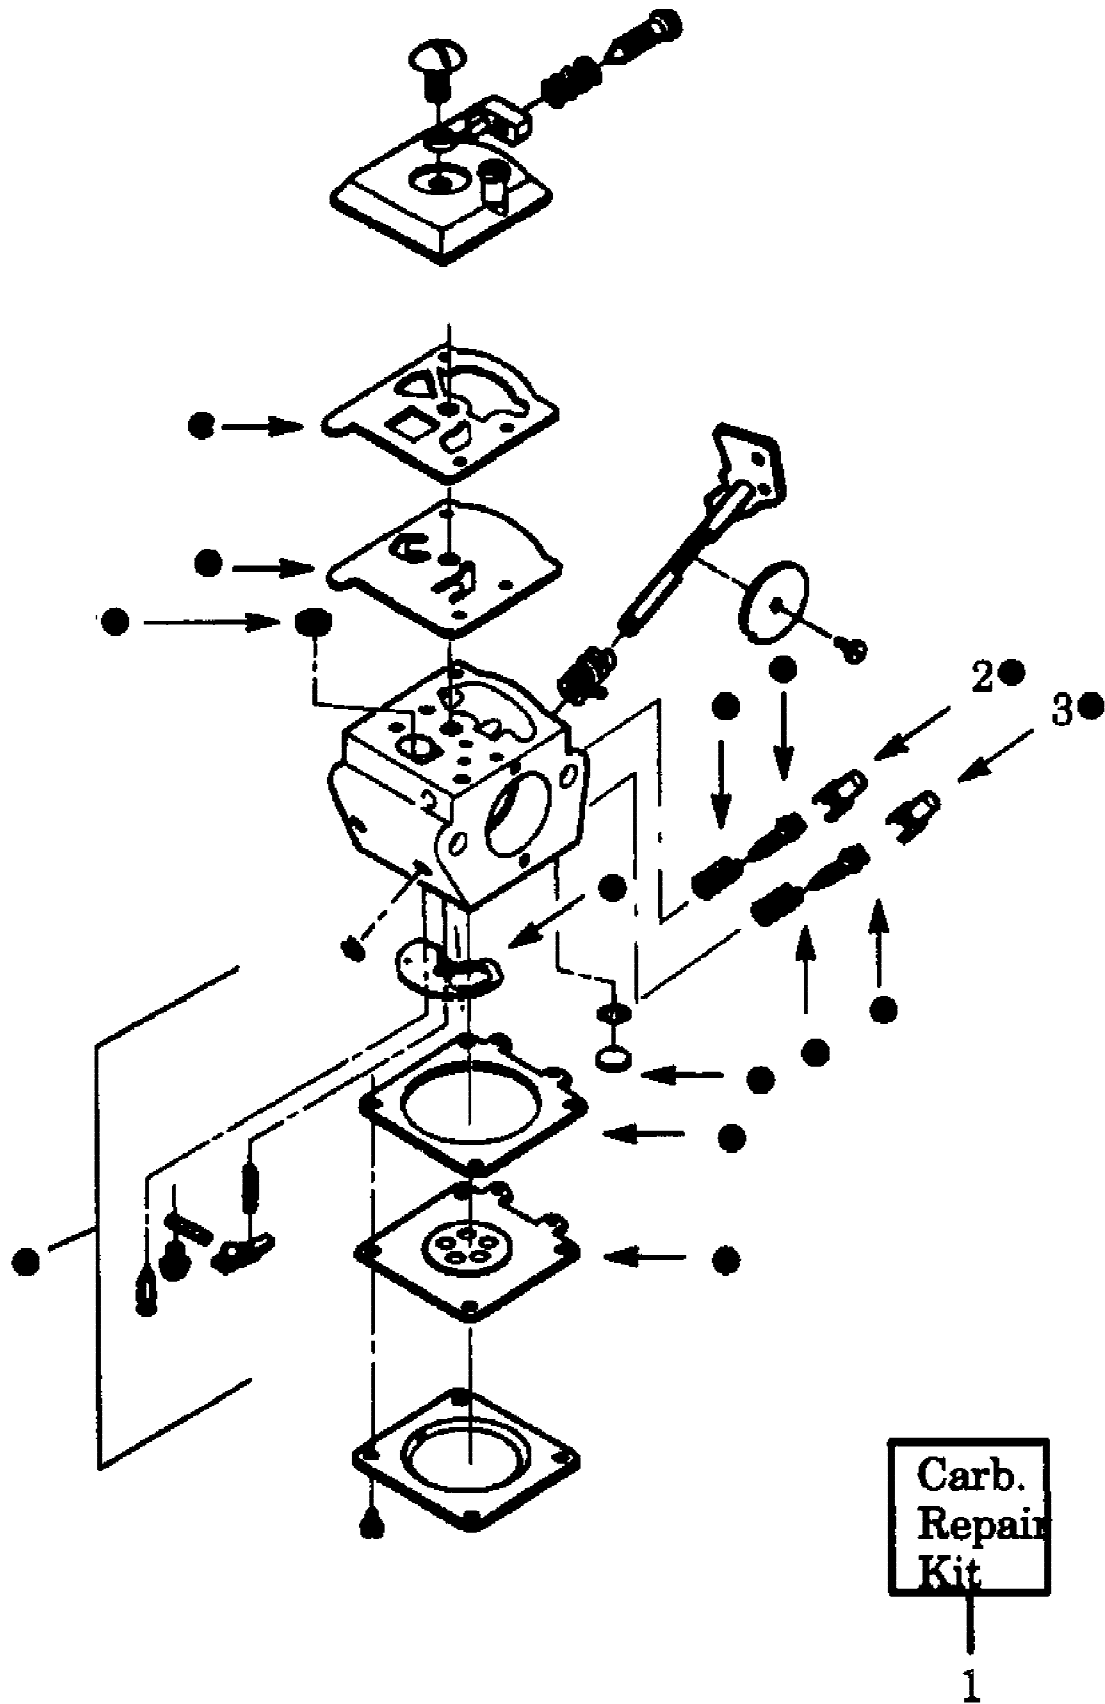

WA-199 #530-035259

Ref #	Part Number	Qty	Description
1	530035014		Metering Diaphragm
2	530035151		Metering Diaphragm Gasket
3	530035147		Circuit Plate Gasket
4	530035142		Hi Speed Needle
5	530035036		Hi Speed Needle Spring
6	530035141		Idle Needle
7	530035023		Idle Needle Spring
8	530035203		Idle Speed Screw
9	530035208		Idle Speed Spring
10	530035028		Metering Lever Pin
11	530035031		Metering Lever
12	530035188		Metering Lever Spring
13	530035106		Inlet Needle Valve
14	530035178		Inlet Screen
15	530035166		Pump Diaphragm
16	530035164		Pump Gasket
17	530035260		Carb. Kwik Repair Kit (Inc. 1,2,3,12,13,14, 15,16,18)
18	530035185		Carb. Gasket/Diaphragm Kit (Inc. 1,2,3)

WT-298A #530-069651

Ref #	Part Number	Qty	Description
1	530069623		Carburetor Repair Kit (DOT Indicates Contents on illus.)
2	530038317		Limiter Cap-Low
3	530038318		Limiter Cap-High

⚠ WARNING
All repairs, adjustments and maintenance not described in the Operator's Manual must be performed by qualified service personnel.

Ref #	Part Number	Qty	Description
52	530027749		Blade Direction Decal MODELS GTI 18K, GTI 18KT (Not a serviceable part)
53	530027889		Handlebar Decal MODELS GTI 18K, GTI 18KT
54	530015791		Screw-Metal Shield/& Handlebar MODELS GTI 18K, GTI 18KT
55	530094686		Clamp-Harness MODELS GTI 18K, GTI 18KT
56	952030139		Shaft Lubrication
57	530029160		Shaft Warning-Upper
58			Shaft Warning-Lower, MODEL GTI 18KT Type 1 See Ser. Ref. 2
58	530029161		MODELS GTI 18KT Type 2,GTI 18,GTI 18K,GTI 18T
58	530038906		MODEL GTI 18KT Type 3
0	530067333		Operator Manual, MODELS GTI 18,GTI 18K
0			Operator Manual, MODELS GTI 18T,GTI 18KT Type 1 See Ser. Ref. 2
0	530081807		Operator Manual, MODELS GTI 18T,GTI 18KT Type 2
0	530082388		Operator Manual, MODELS GTI 18T,GTI 18KT Type 1 & 2 Fr/Eng
0	530083672		Operator Manual, MODELS GTI 18T,GTI 18KT Type 3