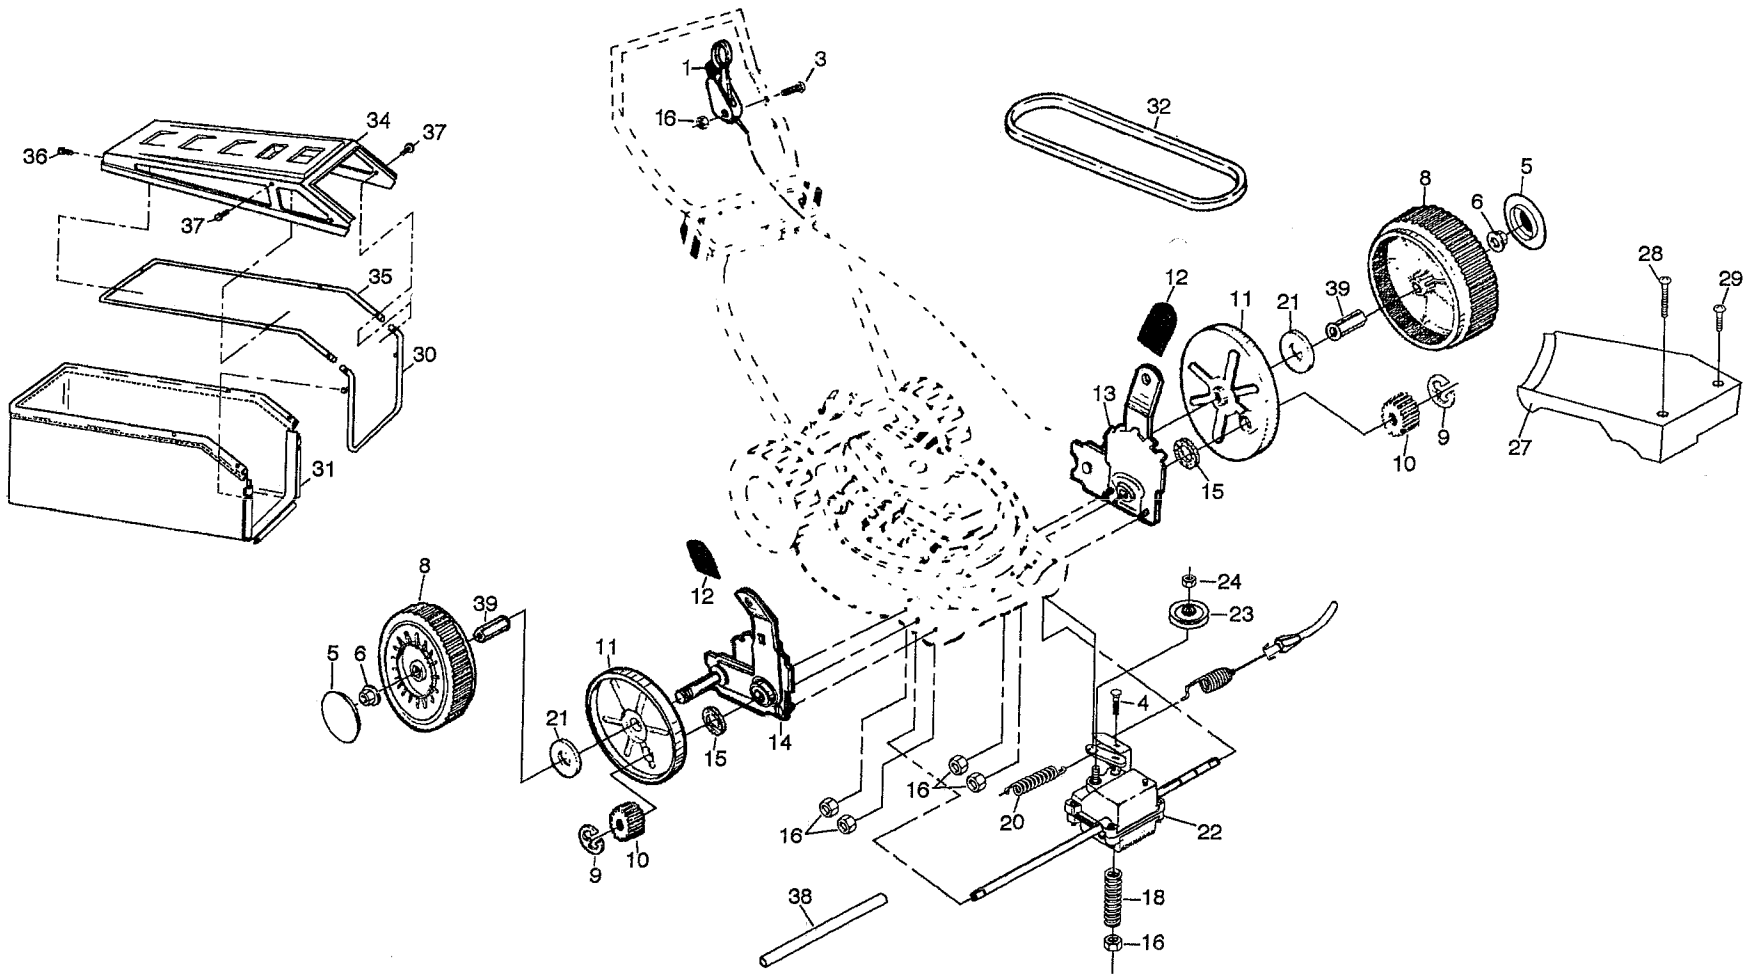

REPAIR PARTS

ROTARY LAWN MOWER - - MODEL NO. HD4I486C

REPAIR PARTS

ROTARY LAWN MOWER - - MODEL NO. HD4I486C

KEY NO.	PART NO.	DESCRIPTION
1	146323	Drive Control
3	144929	Hex Washer Hd Screw #10-24 x 2-1/8
4	700875	Carriage Bolt 1/4-20 x 2
5	77400	Hubcap
6	145212	Flange Locknut
8	701575	Wheel & Tire Assembly
9	12000058	E-ring
10	137054	Pinion
11	88080	Dust Cover
12	87877	Selector Knob
13	148493	Wheel Adjuster Assembly (Left)
14	148492	Wheel Adjuster Assembly (Right)
15	88118	Felt Washer
16	63601	Locknut
18	137090	Spring
20	75192	Spring
21	67725	Washer 1/2 x 1-1/2 x .134

KEY NO.	PART NO.	DESCRIPTION
22	702511	Gear Case Assembly
23	137052	Drive Pulley
24	132010	Locknut
27	137081	Drive Cover
28	87866	Pan Head Tapping Screw #10-24 x 2-3/4
29	136797	Pan Head Tapping Screw #10-24 x 1-3/4
30	851735	Catcher Frame
31	148176	Grass Catcher
32	137078	V-Belt
34	851739	Catcher Top
35	851658	Tube Catcher
36	131029	Screw, Hex Washer #10-24 x .600
37	750634	Screw, Threads Roll #10-24 x 1/2
38	86012	Drive Shaft Cover
39	88446	Wheel Bushing
--	148051	Drive Cover Decal