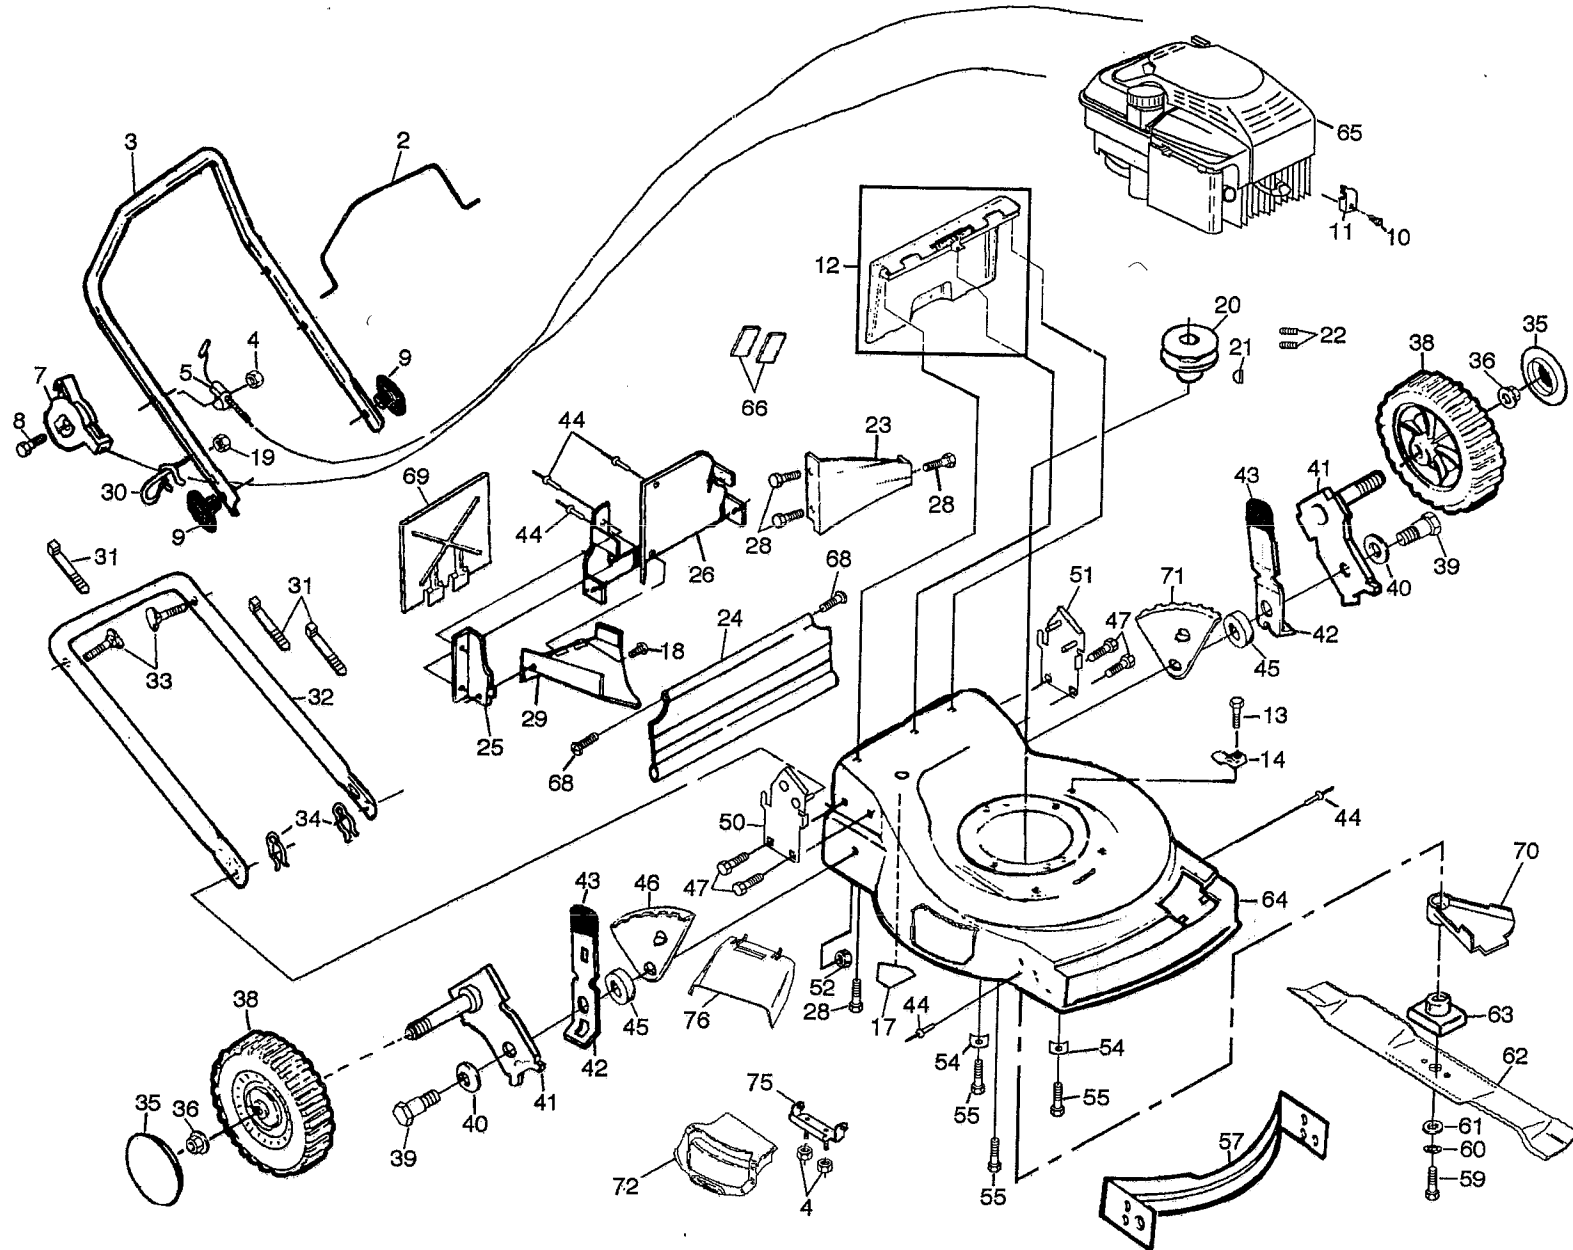

# REPAIR PARTS

## ROTARY LAWN MOWER - - MODEL NO. HD4I486C

KEY NO.	PART NO.	DESCRIPTION
1	146323	Drive Control
3	144929	Hex Washer Hd Screw #10-24 x 2-1/8
4	700875	Carriage Bolt 1/4-20 x 2
5	77400	Hubcap
6	145212	Flange Locknut
8	701575	Wheel & Tire Assembly
9	12000058	E-ring
10	137054	Pinion
11	88080	Dust Cover
12	87877	Selector Knob
13	148493	Wheel Adjuster Assembly (Left)
14	148492	Wheel Adjuster Assembly (Right)
15	88118	Felt Washer
16	63601	Locknut
18	137090	Spring
20	75192	Spring
21	67725	Washer 1/2 x 1-1/2 x .134

KEY NO.	PART NO.	DESCRIPTION
22	702511	Gear Case Assembly
23	137052	Drive Pulley
24	132010	Locknut
27	137081	Drive Cover
28	87866	Pan Head Tapping Screw #10-24 x 2-3/4
29	136797	Pan Head Tapping Screw #10-24 x 1-3/4
30	851735	Catcher Frame
31	148176	Grass Catcher
32	137078	V-Belt
34	851739	Catcher Top
35	851658	Tube Catcher
36	131029	Screw, Hex Washer #10-24 x .600
37	750634	Screw, Threads Roll #10-24 x 1/2
38	86012	Drive Shaft Cover
39	88446	Wheel Bushing
--	148051	Drive Cover Decal