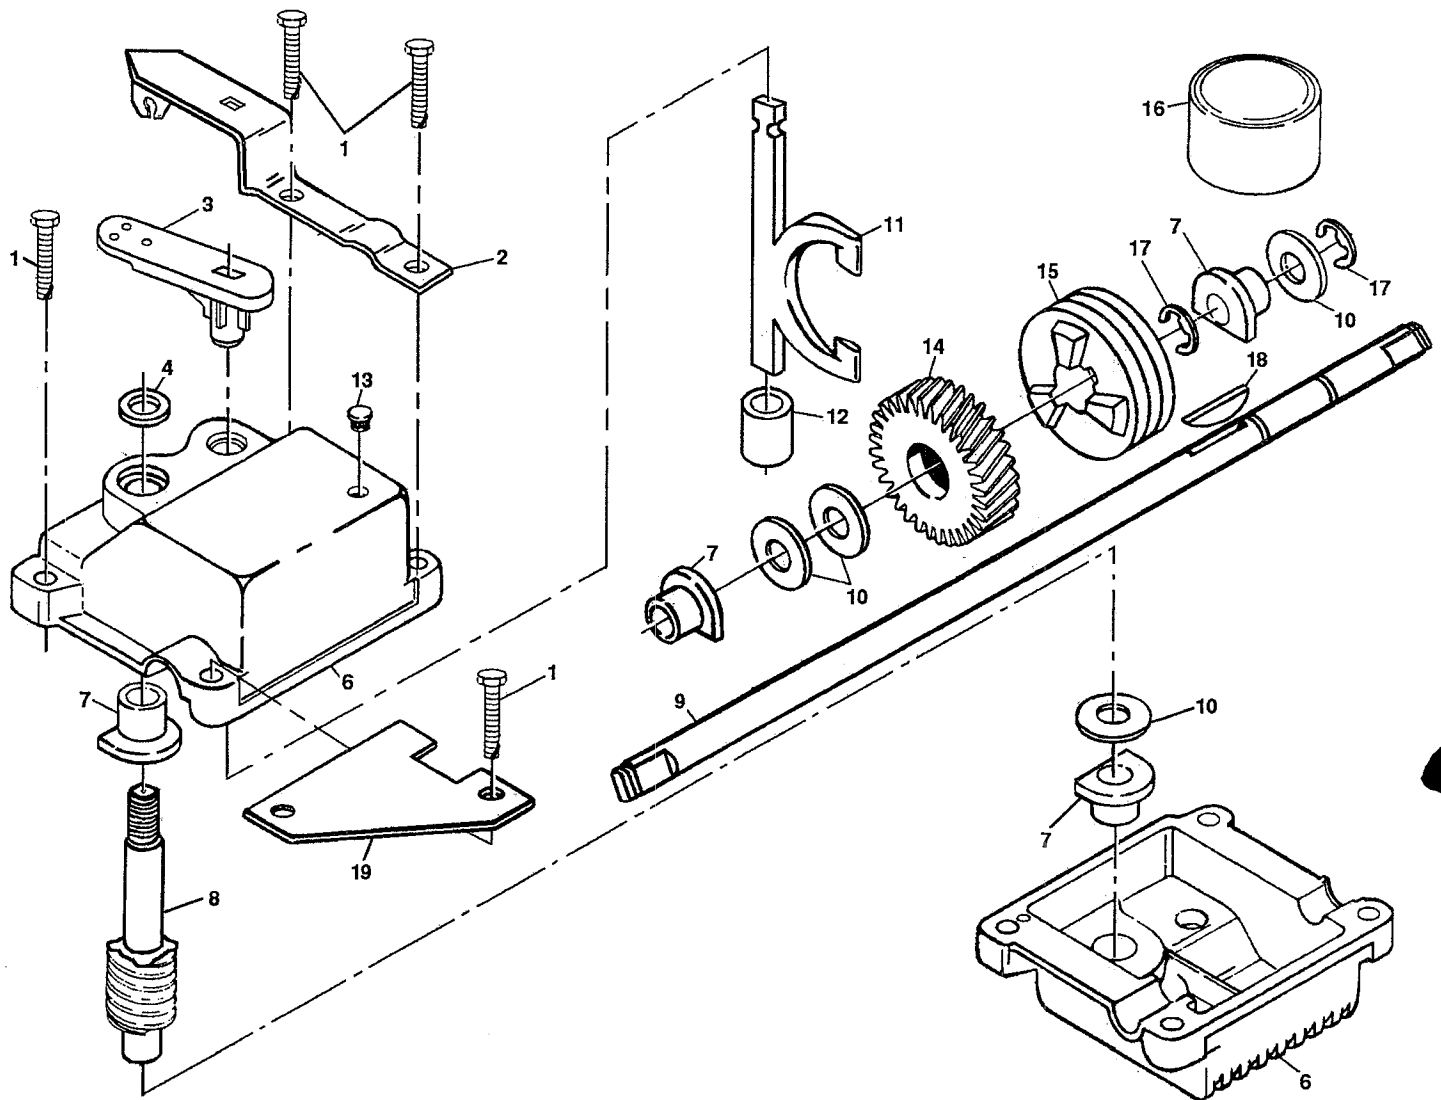

REPAIR PARTS

ROTARY LAWN MOWER - - MODEL NO. HD4I486C

GEAR CASE ASSEMBLY PART NUMBER 702511

KEY NO.	PART NO.	DESCRIPTION
1	17490416	Tapping Screw 1/4-20 x 1-1/4
2	137055X004	Engagement Bracket
3	137053	Shifter
4	57072	Seal
6	48373	Gear Case Halves Kit (Includes Key Nos. 4, 5, and 7)
7	77881	Bearing
8	137051	Worm Shaft
9	137074	Drive Shaft
10	57079	Hardened Washer

KEY NO.	PART NO.	DESCRIPTION
11	131484	Clutch Yoke
12	700343	Bushing
13	86447	Plug
14	137050	Helical Gear
15	750436X	Clutch Jaw
16	750369	Grease
17	12000003	E-Ring
18	850848	Hi-Pro Key
19	81585X004	Spring Bracket