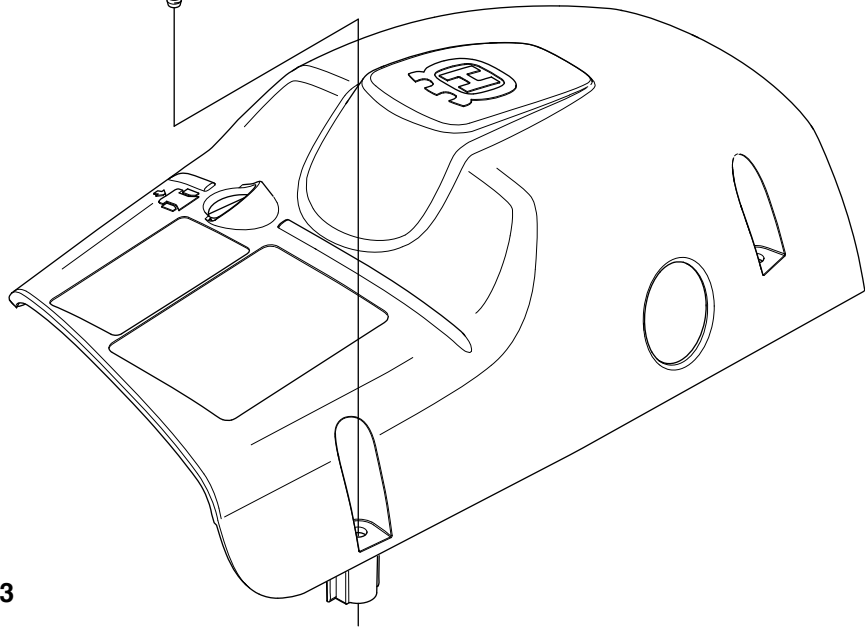

C 455e, 455
COVER

1

Page C 455e, 455 COVER				
Position	Article	Quantity	Notes	Kit
1	537 30 89-01	1		
2	503 20 34-76	3		1
3	503 98 74-01	1		1