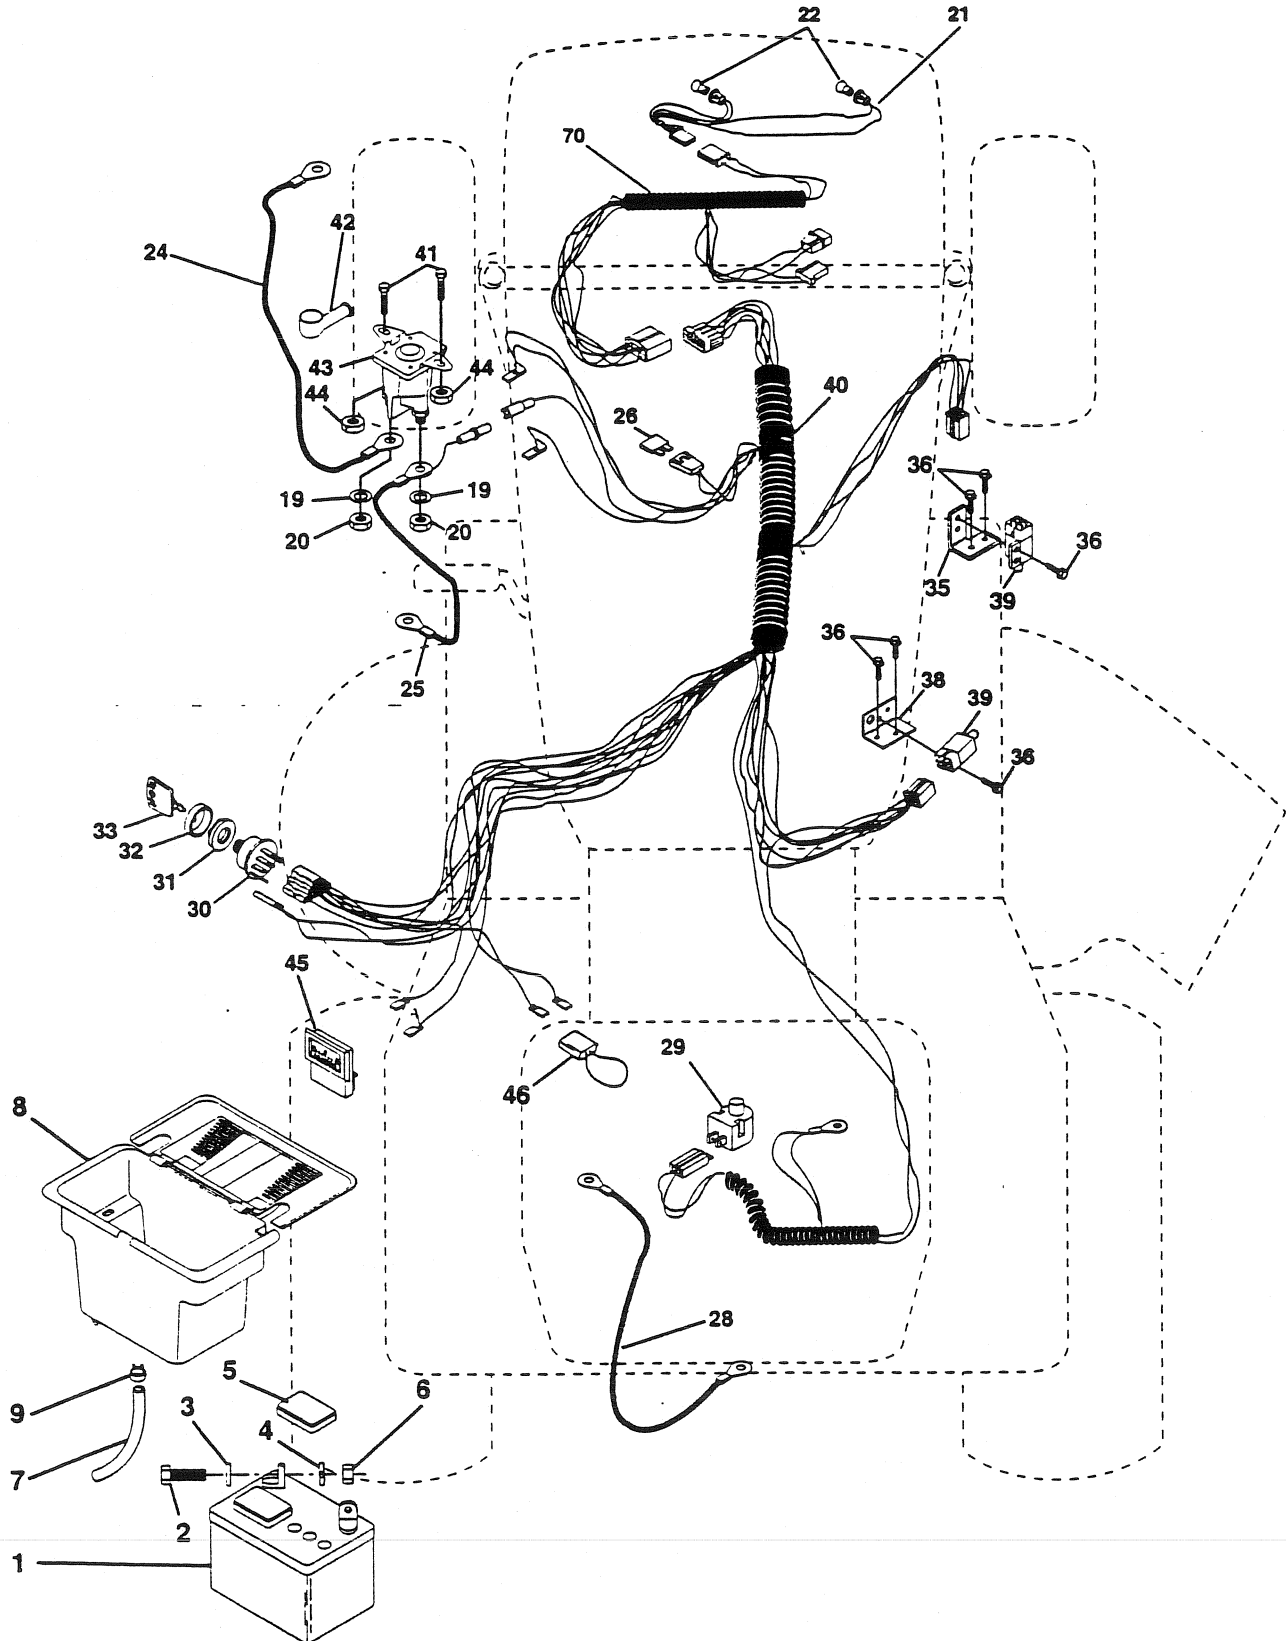

**Illustrated Parts
List**

LT 140

HC1442C

954002731

REPAIR PARTS

TRACTOR - MODEL NO. LT140 (HC1442C) PRODUCT NO. 954 00 27-31

ELECTRICAL

REPAIR PARTS

TRACTOR - MODEL NO. LT140 (HC1442C) PRODUCT NO. 954 00 27-31

ELECTRICAL

KEY NO.	PART NO.	DESCRIPTION
1	532121265	Battery 12 Volt 25 AMP
2	874760412	Bolt Hex Hd 1/4-20unc X 3/4
3	819091016	Washer 9/32 X 5/8 X 16 Ga.
4	810040400	Washer Lock Hvy Helical 1/4
5	532121264	Caps Battery 20/25/30 AMP
6	873220400	Nut Fin Hex 1/4-20 Unc
7	532109238	Tube Plastic 12"
8	532129965	Case Battery Hng Mech W/lid
9	532109596	Clamp Hose Olive
19	810090400	Washer Lock 1/4
20	873350400	Nut Jam Hex 1/4-20 Unc
21	532136850	Harness Asm Light W/4152j
22	532004152	Bulb Light #1156
24	532124780	Cable Battery 6 Ga 11" red
25	532146167	Cable Battery 6 Ga red w/16 wire
26	532108824	Fuse 30 AMP Auto Green
28	532124773	Cable Ground 6 Ga 12" black
29	532121305	Switch Plunger Nc Gray
30	532140301	Switch Ign 4 pos w/lights
31	532124211	Nut Ignition
32	532141226	Cover Sw Ignition
33	532122147	Key Ign Modledeed Generic
35	532108236	Bracket Switch Clutch
36	817021008	Screw Tap Hex #10-24unc X 1/2
38	532140336	Bracket, Switch, Interlock
39	532109553	Switch Intlk Clutch Red 4 Term
40	532146058	Harness Ign Hm 95LT PL Mech
41	8711110412	Bolt Blk Fin Hex 1/4 - 20 x 3/4
42	532131563	Cover Terminal Red
43	532145673	Solenoid
44	873510400	Nut Keps Hex 1/4-20 Unc
45	532121433	Ammeter Rectangular
46	532141940	Protection Wire Loop
70	532141164	Harness, Eng.