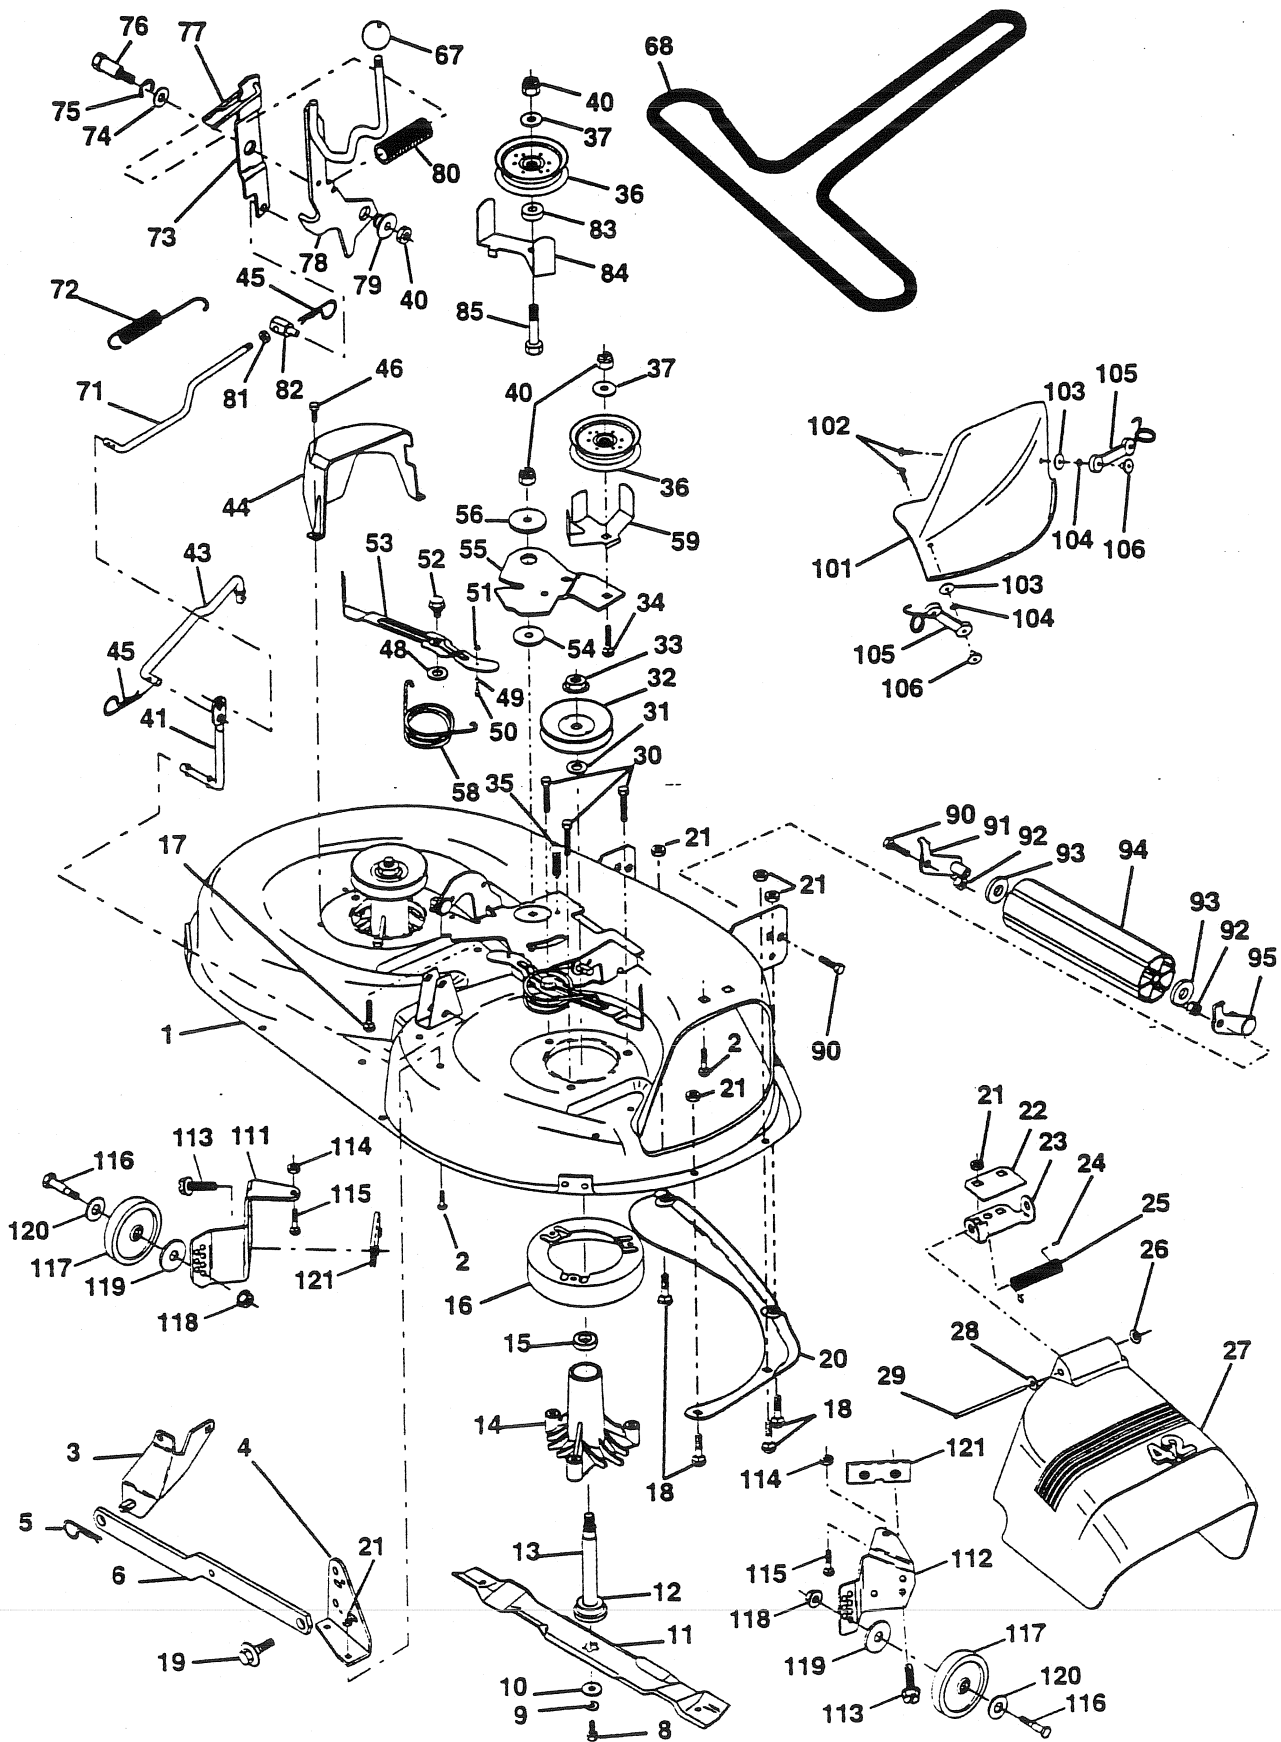

REPAIR PARTS

TRACTOR - MODEL NO. LT140 (HC1442C) PRODUCT NO. 954 00 27-31

MOWER DECK

REPAIR PARTS

TRACTOR - MODEL NO. LT140 (HC1442C) PRODUCT NO. 954 00 27-31

MOWER DECK