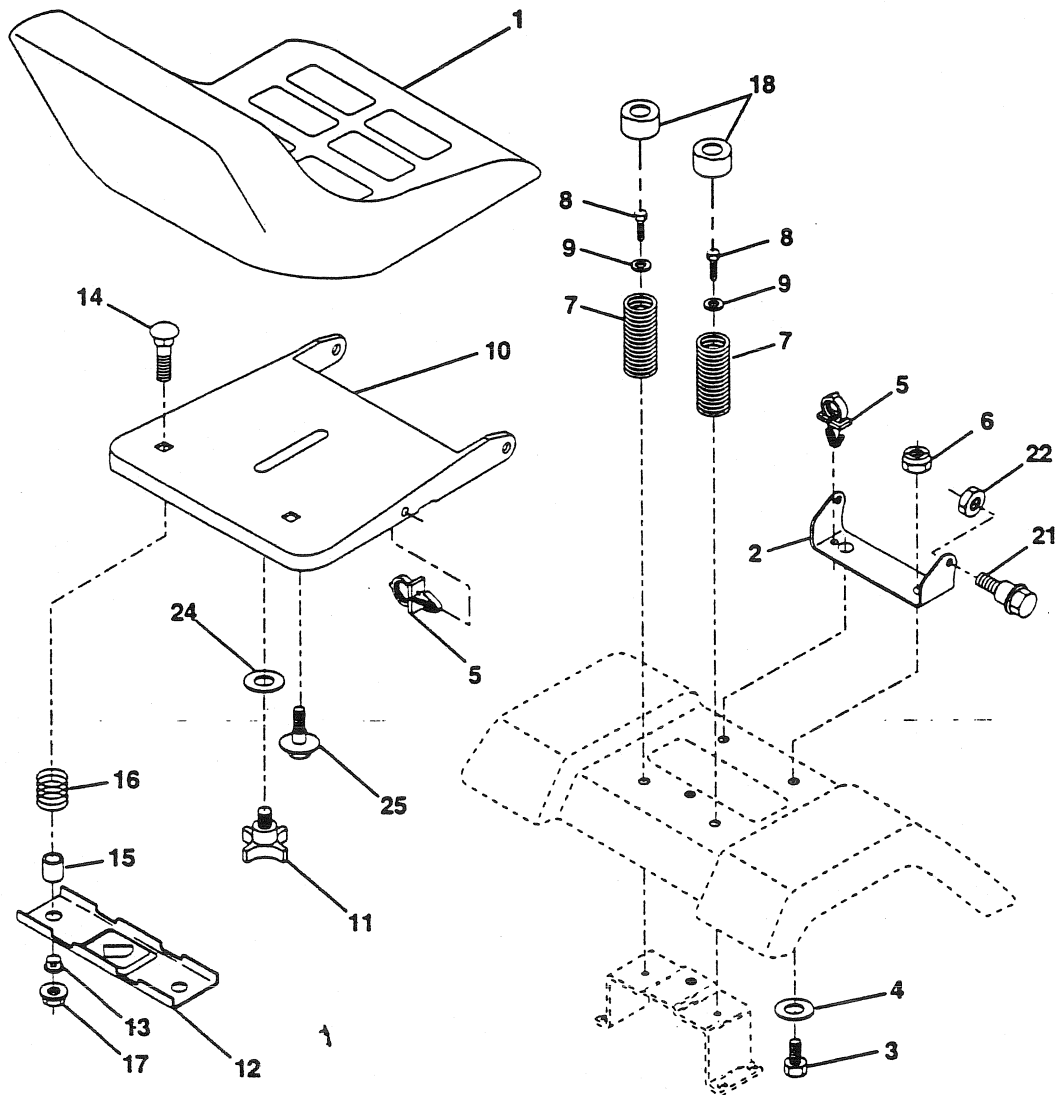

NOTE: All component dimensions given in U.S. inches.
1 inch = 25.4 mm.

REPAIR PARTS

TRACTOR - MODEL NO. LT140 (HC1442C) PRODUCT NO. 954 00 27-31

SEAT ASSEMBLY

KEY PART NO. NO.

DESCRIPTION

1	532127428	Seat V450 Blk/blk Std
2	532140551	Bracket Pivot Seat 8 720
3	874760616	Bolt Fin Hex 3/8-16unc X 1
4	819131610	Washer 13/32 X 1 X 10 Ga
5	532145006	Clip Push-In
6	873800600	Nut Lock 3/8-16 Unc
7	532124181	Spring Seat Cprsn 2 250 Blk Zi
8	817490616	Screw Thdrol 3/8-16 X 1 Ty-tt
9	819131614	Washer 13/32 X 1 X 14 Ga.
10	532140552	Pan Seat
11	532120068	Knob Seat 1/2-13 UNC Blk