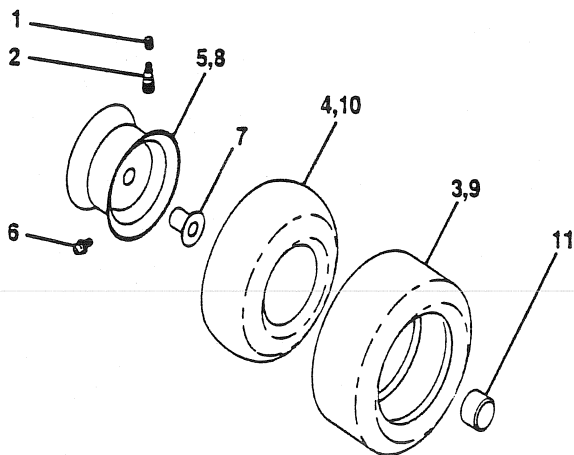

WHEELS & TIRES

KEY NO.	PART NO.	DESCRIPTION
1	532059192	Cap Valve Tire
2	532065139	Stem Valve
3	532106222	Tire F Ts 15 X 6 0 - 6 Service
4	532059904	Tube Front (Service Item Only)
5	532141446	Rim Asm 6"front White Service
6	532124957	Fitting Grease (Front Wheel Only)
7	532124959	Bearing Flange (Front Wheel Only)
8	532141447	Rim Asm 8"rear White Service
9	532122082	Tire R Ts 20-10 x 8 C Service
10	532124926	Tube Rear (Service Item Only)
11	532104757	Cap Axle Blk 1 50 X 1 00
--	144334	Sealant, Tire (10 oz. Tube)

NOTE: All component dimensions given in U.S. inches
1 inch = 25.4 mm