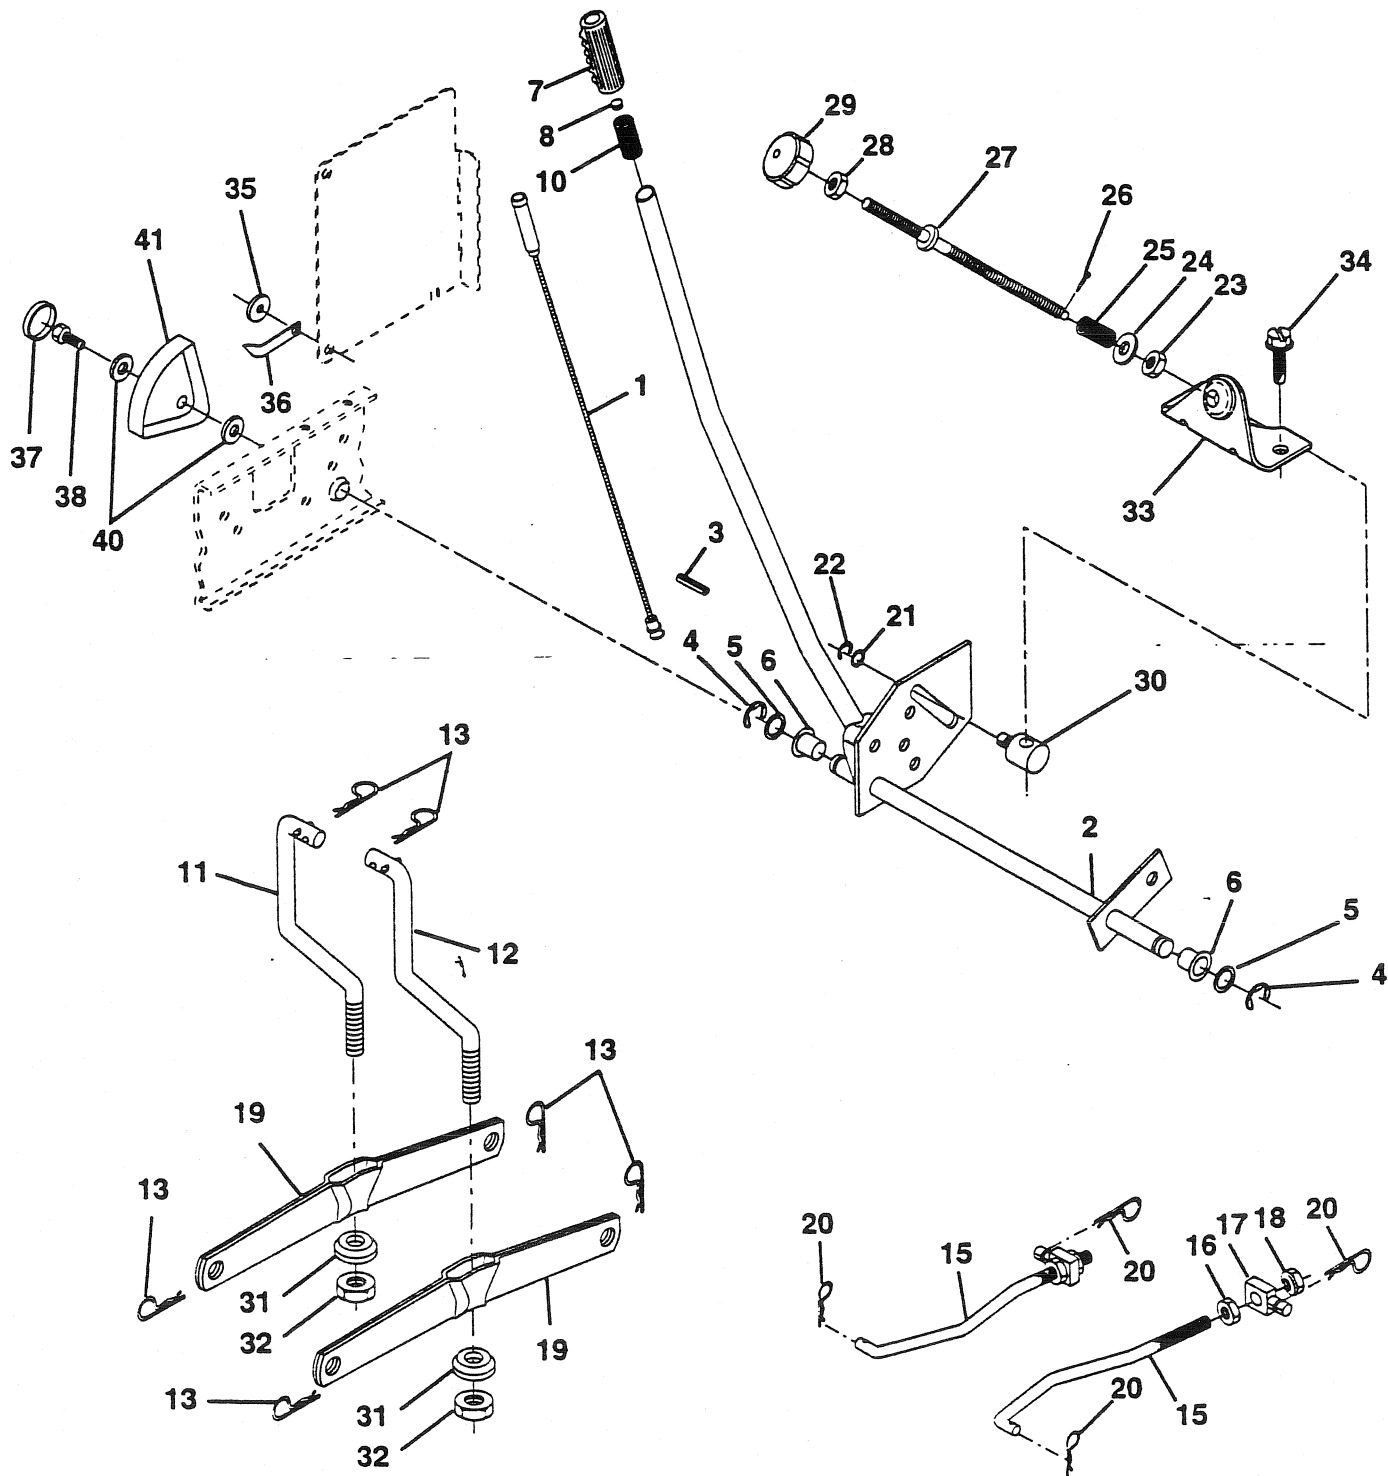

NOTE: All component dimensions given in U.S. inches
1 inch = 25.4 mm

REPAIR PARTS

TRACTOR - MODEL NO. LT140 (HC1442C) PRODUCT NO. 954 00 27-31

MOWER LIFT

REPAIR PARTS

TRACTOR - MODEL NO. LT140 (HC1442C) PRODUCT NO. 954 00 27-31