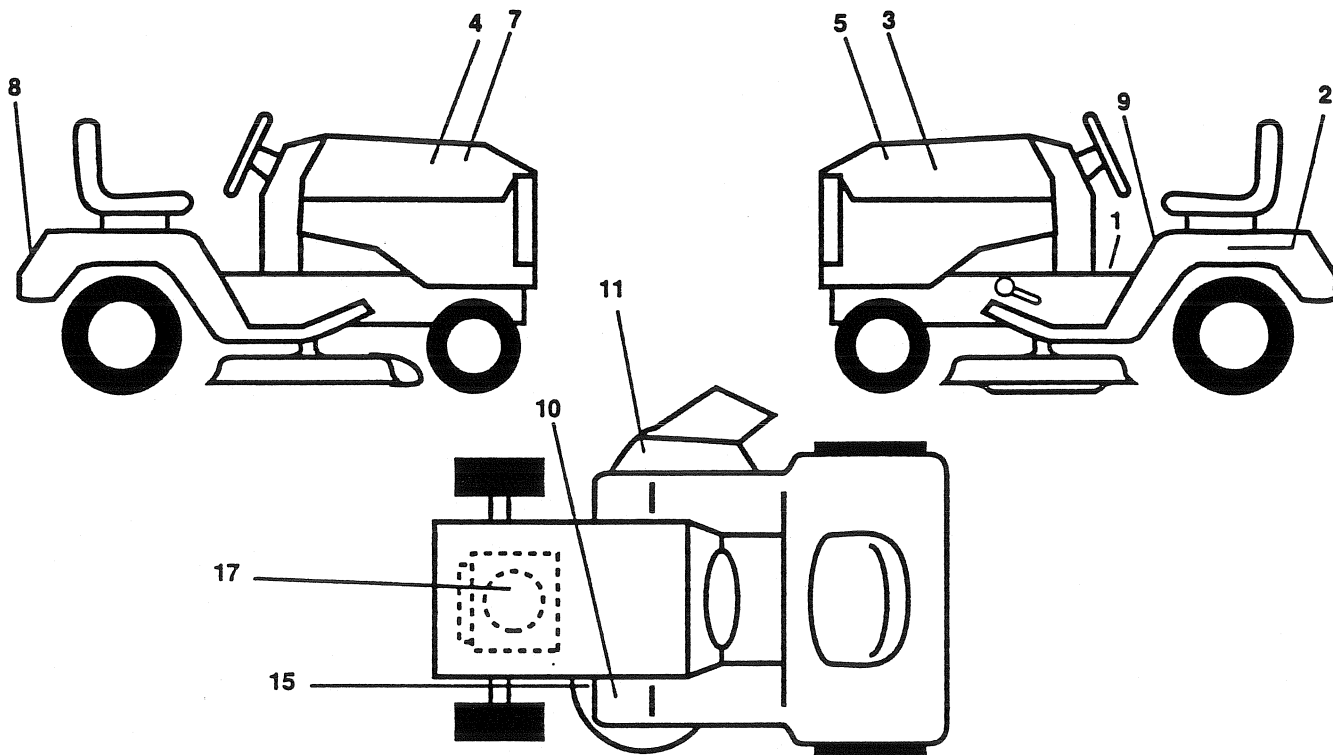

REPAIR PARTS

TRACTOR - MODEL NO. LT140 (HC1442C) PRODUCT NO. 954 00 27-31

DECALS

KEY NO.	PART NO.	DESCRIPTION
1	532140820	Decal Instruction Dash Eng/fr
2	532121549	Decal Caution Battery Fr/ger
3	532143608	Decal Hood LH
4	532143609	Decal Hood RH
5	532143959	Decal Ins Hd LH
7	532143958	Decal Ins Hd RH
8	532131582	Decal Fender Logo
9	532133795	Decal Caution Fender Eng/fr
10	532101892	Decal Clutch/brake Eng/fr
11	532137259	Decal Warning Multi-Language

KEY NO.	PART NO.	DESCRIPTION
15	532136832	Decal V-Belt Schematic
17	532140014	Decal HP Engine
--	532138311	Decal Handle Lft Height Adjust
--	532146189	Manual Owner's (English)
--	532146190	Manual Owner's (French)

Available accessories not included with tractor:

--	LBD48	42" Snow Blade
--	LSB42	40" Snow Thrower
--	LC05	33lb. Wheel Wts. (Pair)
--	LC06	Tire Chains (20 x 10 x 8)
--	C42	Grass Catcher for 42"