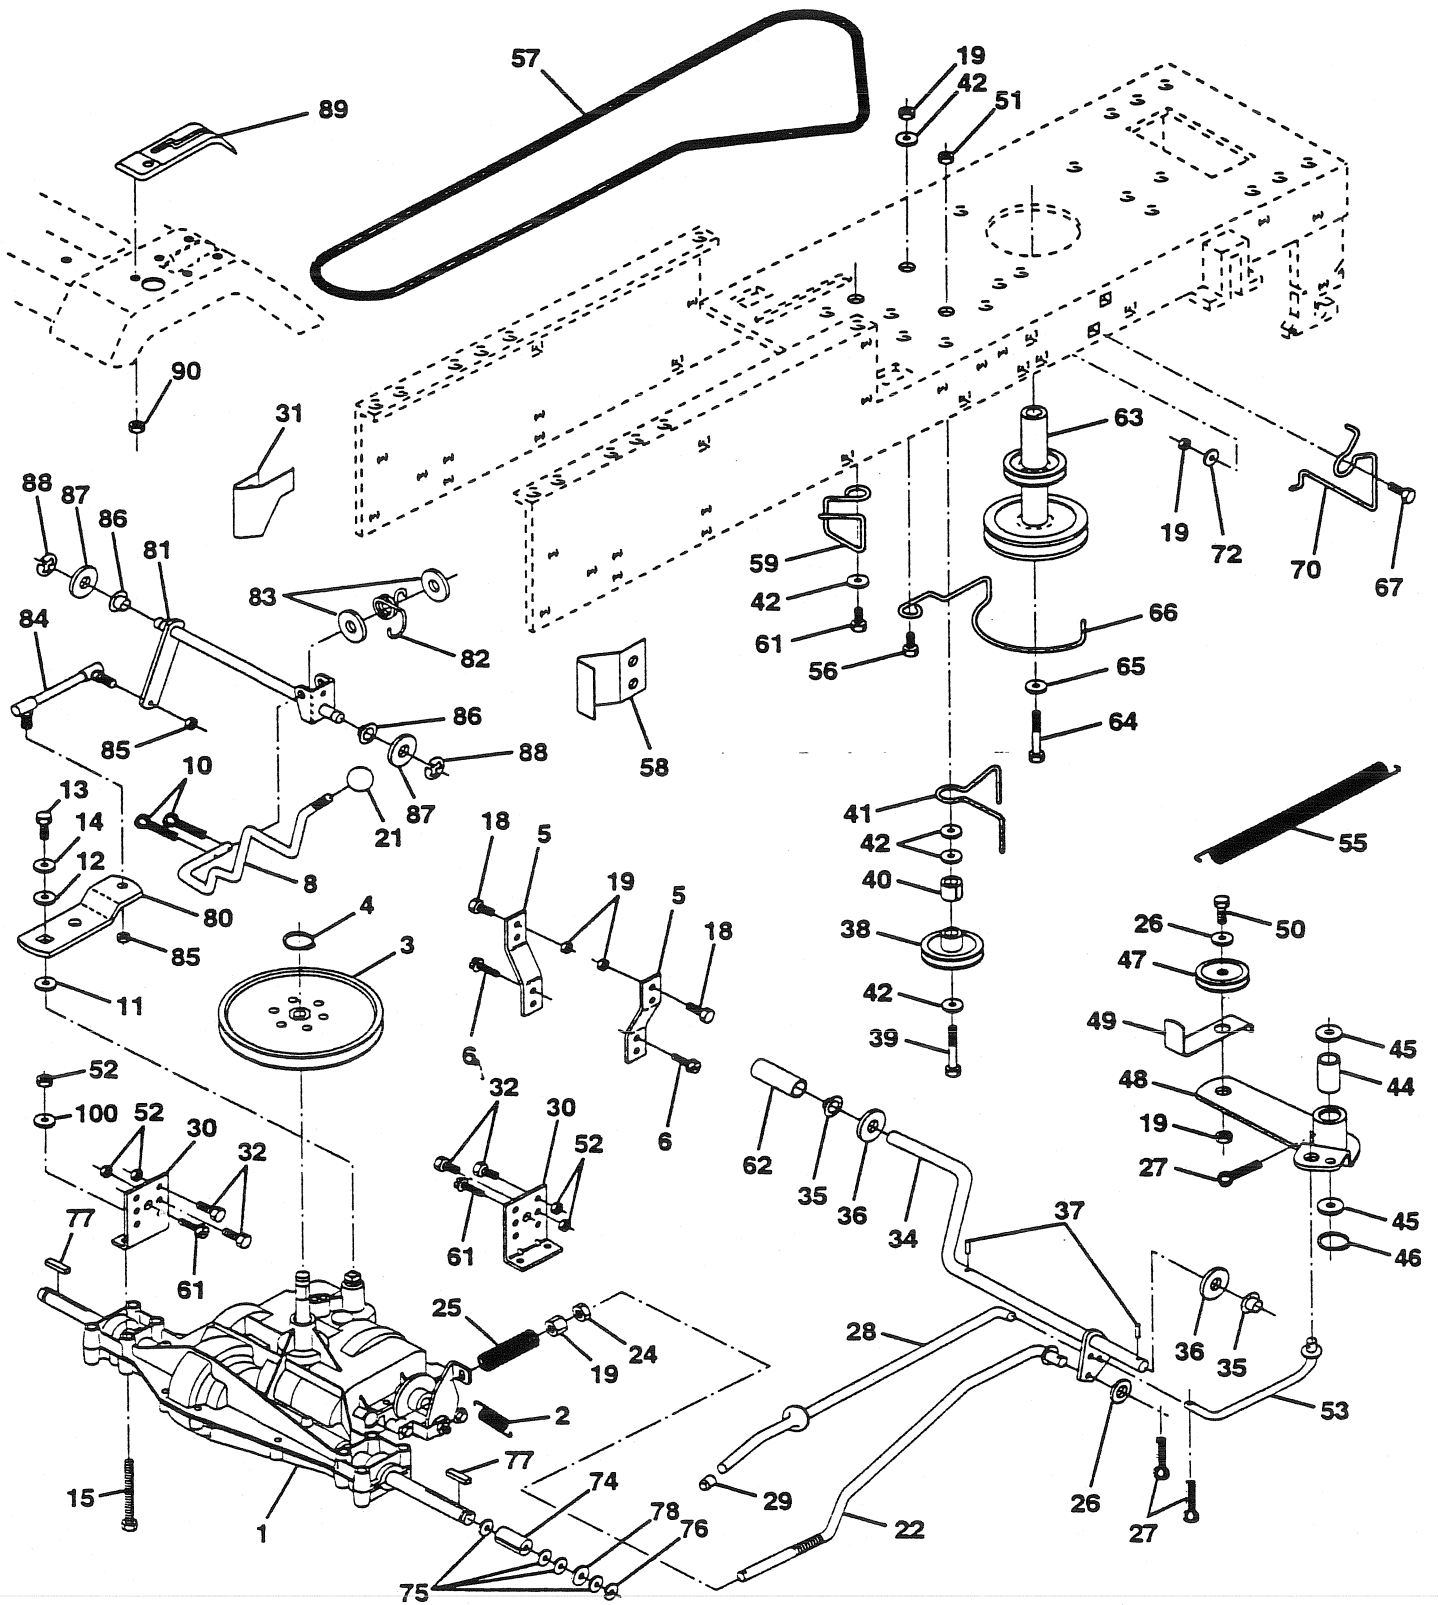

NOTE: All component dimensions given in U.S. inches.
1 inch = 25.4 mm

REPAIR PARTS

TRACTOR - MODEL NO. LT140 (HC1442C) PRODUCT NO. 954 00 27-31

DRIVE

REPAIR PARTS

TRACTOR - MODEL NO. LT140 (HC1442C) PRODUCT NO. 954 00 27-31

NOTE: All component dimensions given in U.S. inches.
1 inch = 25.4 mm.

REPAIR PARTS

TRACTOR - MODEL NO. LT140 (HC1442C) PRODUCT NO. 954 00 27-31

SEAT ASSEMBLY

KEY PART NO. NO.

DESCRIPTION

1	532127428	Seat V450 Blk/blk Std
2	532140551	Bracket Pivot Seat 8 720
3	874760616	Bolt Fin Hex 3/8-16unc X 1
4	819131610	Washer 13/32 X 1 X 10 Ga
5	532145006	Clip Push-In
6	873800600	Nut Lock 3/8-16 Unc
7	532124181	Spring Seat Cprsn 2 250 Blk Zi
8	817490616	Screw Thdrol 3/8-16 X 1 Ty-tt
9	819131614	Washer 13/32 X 1 X 14 Ga.
10	532140552	Pan Seat
11	532120068	Knob Seat 1/2-13 UNC Blk