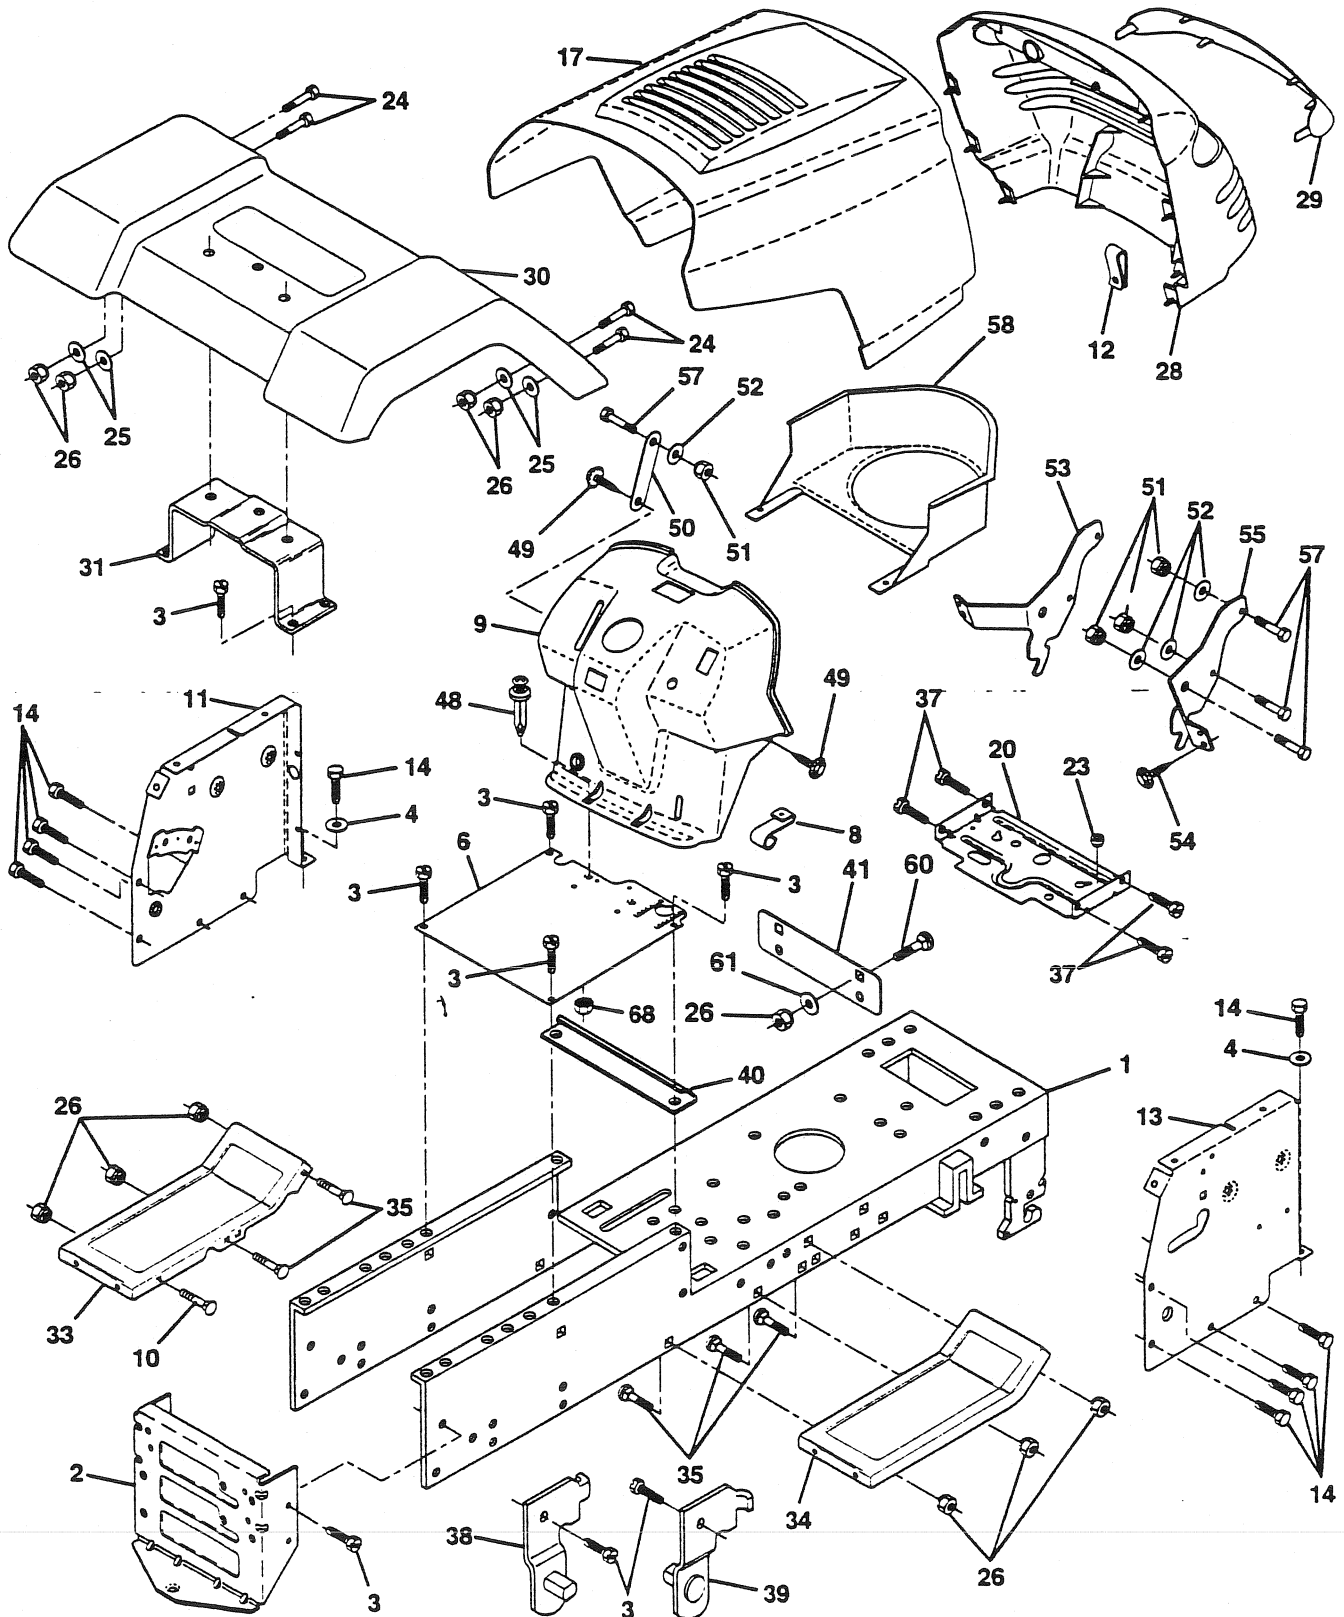

REPAIR PARTS

TRACTOR - MODEL NO. LT140 (HC1442C) PRODUCT NO. 954 00 27-31

CHASSIS AND ENCLOSURES

REPAIR PARTS

TRACTOR - MODEL NO. LT140 (HC1442C) PRODUCT NO. 954 00 27-31

CHASSIS AND ENCLOSURES

KEY NO.	PART NO.	DESCRIPTION
1	532145501	Chassis Weldment 11ga
2	532140356	Drawbar, Stretch
3	817490612	Screw Thdrol 3/8-16x3/4 Ty-tt
4	819131216	Washer 13/32 x 3/4 x 16 Ga.
6	532145206	Saddle LT Fender Shift
8	532126471	Clip Insulator .406 Mtg Hole
9	532140622	Dash Private Label
10	872140608	Bolt Carriage 3/8-16 x 1
11	532140311	Panel Pnt Dash Lh
12	532145660	Clip Tinnerman P/L
13	532140178	Panel Dash Rh Weldment
14	817490608	Screw Thdrol 3/8-16x1/2 Ty-tt
17	532144320	Hood Paint Steel Private Label
20	532145210	Plate Pnt Mtg Btry/FL
23	532124028	Bushing
24	874780616	Bolt Fin Hex 3/8-16unc X 1 Gr. 5
25	819131312	Washer 13/32 X 13/16 X 12 Ga
26	873800600	Nut Lock Hex W/Ins 3/8-16 UNC
28	532140141	Grille Private Label
29	532140273	Lens Grille Private Label
30	532143050	Fender Pnt
31	532139976	Bracket Pnt Support Fender
33	532147203	Footrest Pnt Lh
34	532147202	Footrest Pnt Rh
35	872110606	Bolt Rdhd Sht Sqnk 3/8-16 X3/4
37	817490512	Screw Thdrol 5/16-18 X3/4
38	532139886	Bracket, Asm. Pivot, L.H., Mower Rear
39	532139887	Bracket, Asm. Pivot, R.H., Mower Rear
40	532139977	Spacer Fender Lt
41	532139978	Plate Extension Fender Lt
48	532138096	Rivet Push Plate D Plastic Blk
49	817490412	Screw Hexwsh. Thdrol 1/4-20 x 3/4
50	532142779	Brace
51	873800400	Nut Lock Hex W/Ins 1/4-20
52	819091416	Washer 9/32 x 7/8 x 16 Ga.
53	532144697	Bracket Gille Lh
54	817030814	Screw Lock Spider #8 x 7/8
55	532144697	Bracket, Grill Rh
57	874780412	Screw Hex 1/4-20 x 3/4
58	532140806	Air Duct P/L
60	872140606	Bolt Carriage 3/8-16 x 3/4
61	819171416	Washer 17/32 x 7/8 x 16 Ga.
68	873510400	Nut Keps Hex 1/4-20 Unc
--	532005479	Plug Button

NOTE: All component dimensions given in U.S. inches.
1 inch = 25.4 mm