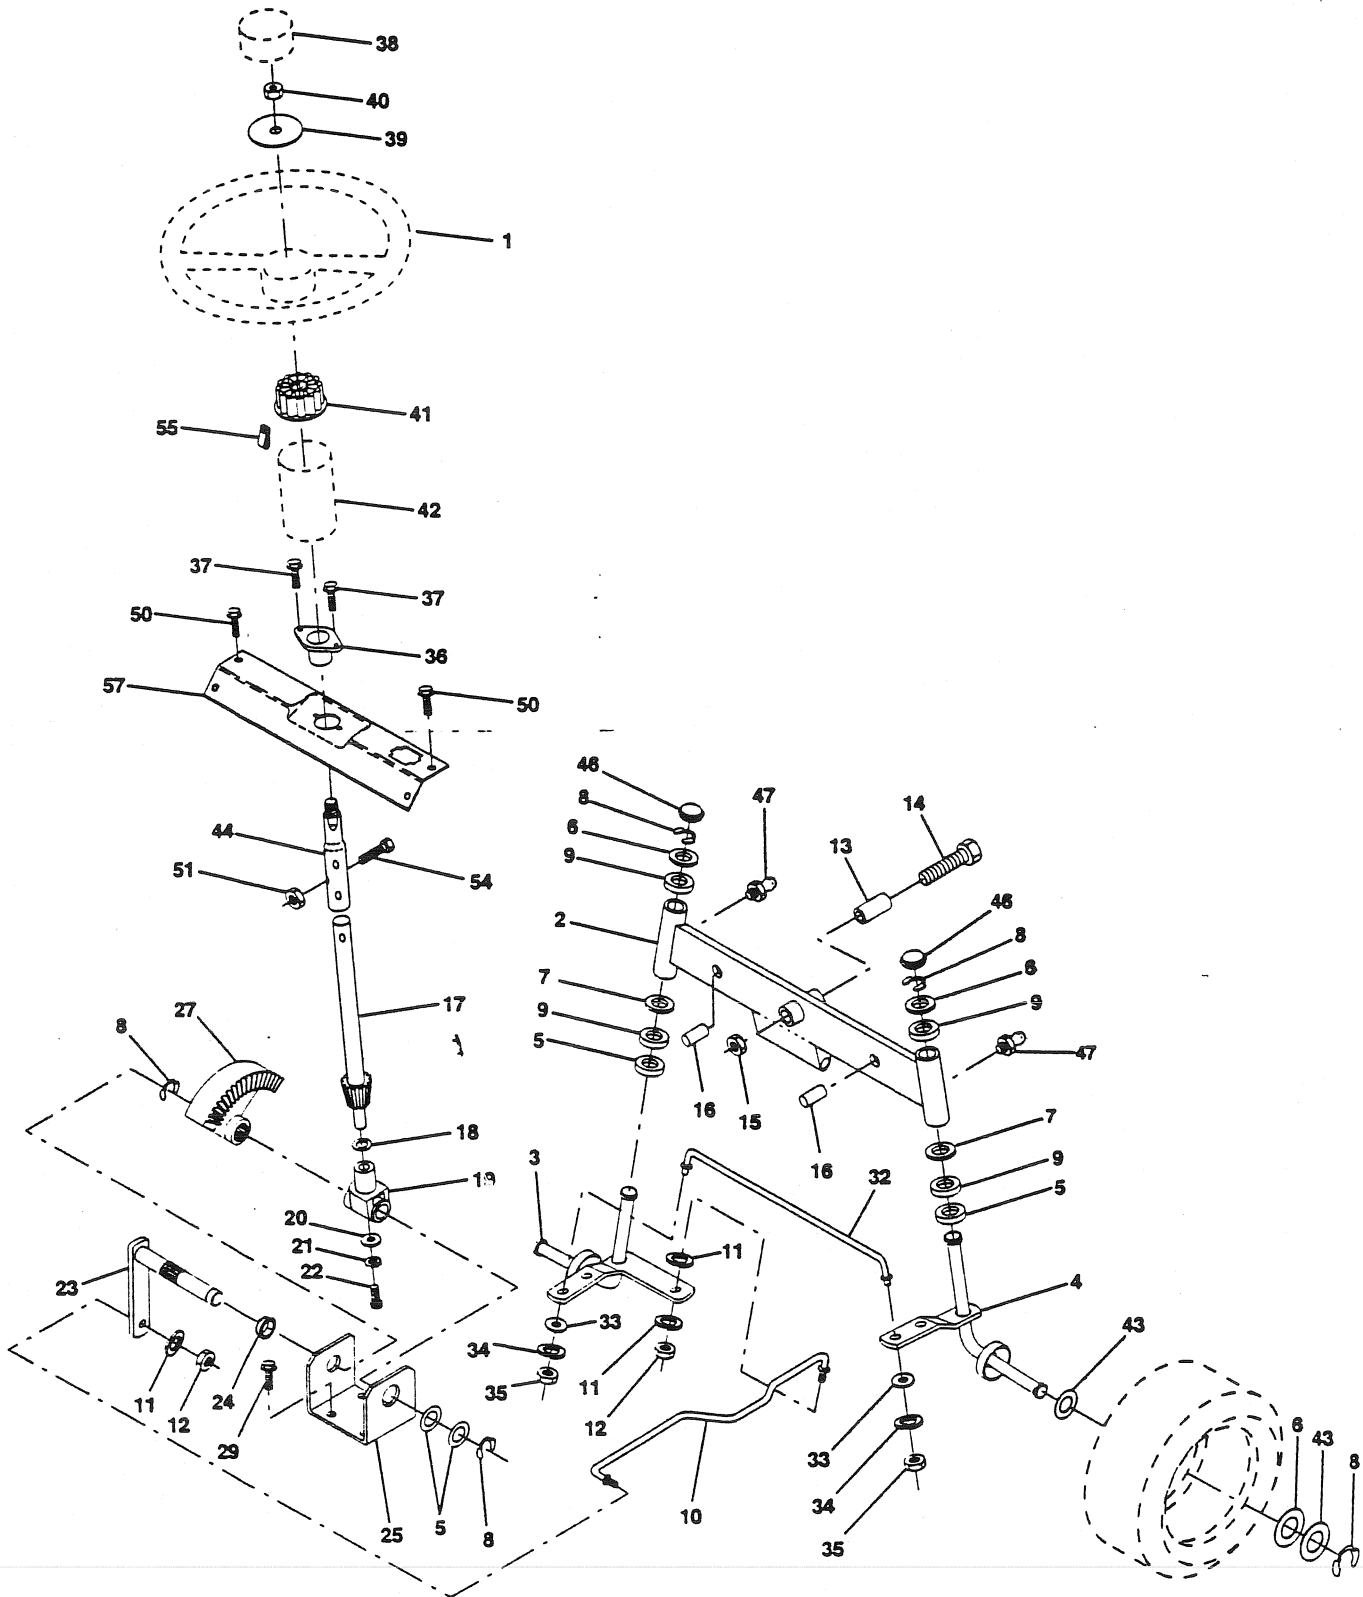

REPAIR PARTS

TRACTOR - MODEL NO. LT140 (HC1442C) PRODUCT NO. 954 00 27-31

STEERING ASSEMBLY

REPAIR PARTS

TRACTOR - MODEL NO. LT140 (HC1442C) PRODUCT NO. 954 00 27-31

STEERING ASSEMBLY

KEY NO.	PART NO.	DESCRIPTION
1	532121472	Wheel Steering Auto Blk
2	532142033	Axle Asm Fr LT W/gzks 38/42
3	532135227	Spindle Asm LH
4	532135228	Spindle Asm RH
5	532124931	Bearing Race Thrust Harden
6	532121748	Washer 25/32 X 1-5/8 X 16 Ga
7	819272016	Washer 27/32 X 1-1/4 X 16 Ga
8	812000029	Ring Klip #t5304-75
9	532124937	Bearing Col Strg Blk
10	532130468	Link Drag Sol Ball Jt 20 064
11	810040600	Washer Lock Hvy Hlcl Spr 3/8
12	873610600	Nut Fin Hex 3/8-24 Unf
13	532110438	Spacer Bearing Axle Front
14	874011056	Bolt Hex 5/8-11 Unc X 3-1/2
15	873901000	Nut Lock Flange 5/8-11 Unc
16	532132624	Pin Axle 5/8 X 1 55/1 54 Lg
17	532140176	Shaft Asm Strg Private Label
18	532057079	Washer Thrust 515x 750x 033
19	532124035	Support Shaft
20	532126684	Washer Shim 1/4 X 5/8 X 062
21	810040400	Washer Lock Hvy Helical 1/4
22	871070410	Screw Hex Socket 1/4-20 X 5/8
23	532127501	Shaft Asm Pittman
24	532109816	Nyliner Snap In
25	532124036	Bracket Steering
27	532136874	Gear Sector
29	817490612	Screw Thdrol 3/8-16x3/4 Ty-tt
32	532139929	Rod Tie BJ Solid 19 75 Mech
33	819111216	Washer 11/32 x 3/4 x 16 Ga.
34	810040500	Washer Lock Hvy Hlcl Spr 5/16 Ga
35	873810500	Locknut 5/16-24 UNF
36	532102803	Bushing Strg
37	817431008	Screw Slftp #10-16 X 1/2 Ty-b
38	532126805	Insert Cap Strg Wh Au
39	819133808	Washer 13/32 X 2-3/8 X 8 Ga
40	532124701	Nut Lock Center 3/8-24unf
41	532104820	Adaptor Wheel Strg 640/ 635id
42	532140216	Boot Steering Shaft
43	532121749	Washer 25/32 X 1 1/4 X 16 Ga
44	532140171	Shaft Extention Steering
46	532121232	Cap Spindle Fr Top Blk
47	532124836	Fitting Grease
50	817490412	Screw Hex Wsh Thdrol 1/4-20 x 3/4
51	873800500	Nut Lock Hex w/Ins 5/16-18
54	874780520	Bolt Fin Hex 5/16-18 Unc x 1-1/4
55	532140285	Clip Tinnerman
57	532140172	Support Shaft Steering

NOTE: All component dimensions given in U.S. inches.
1 inch = 25.4 mm.