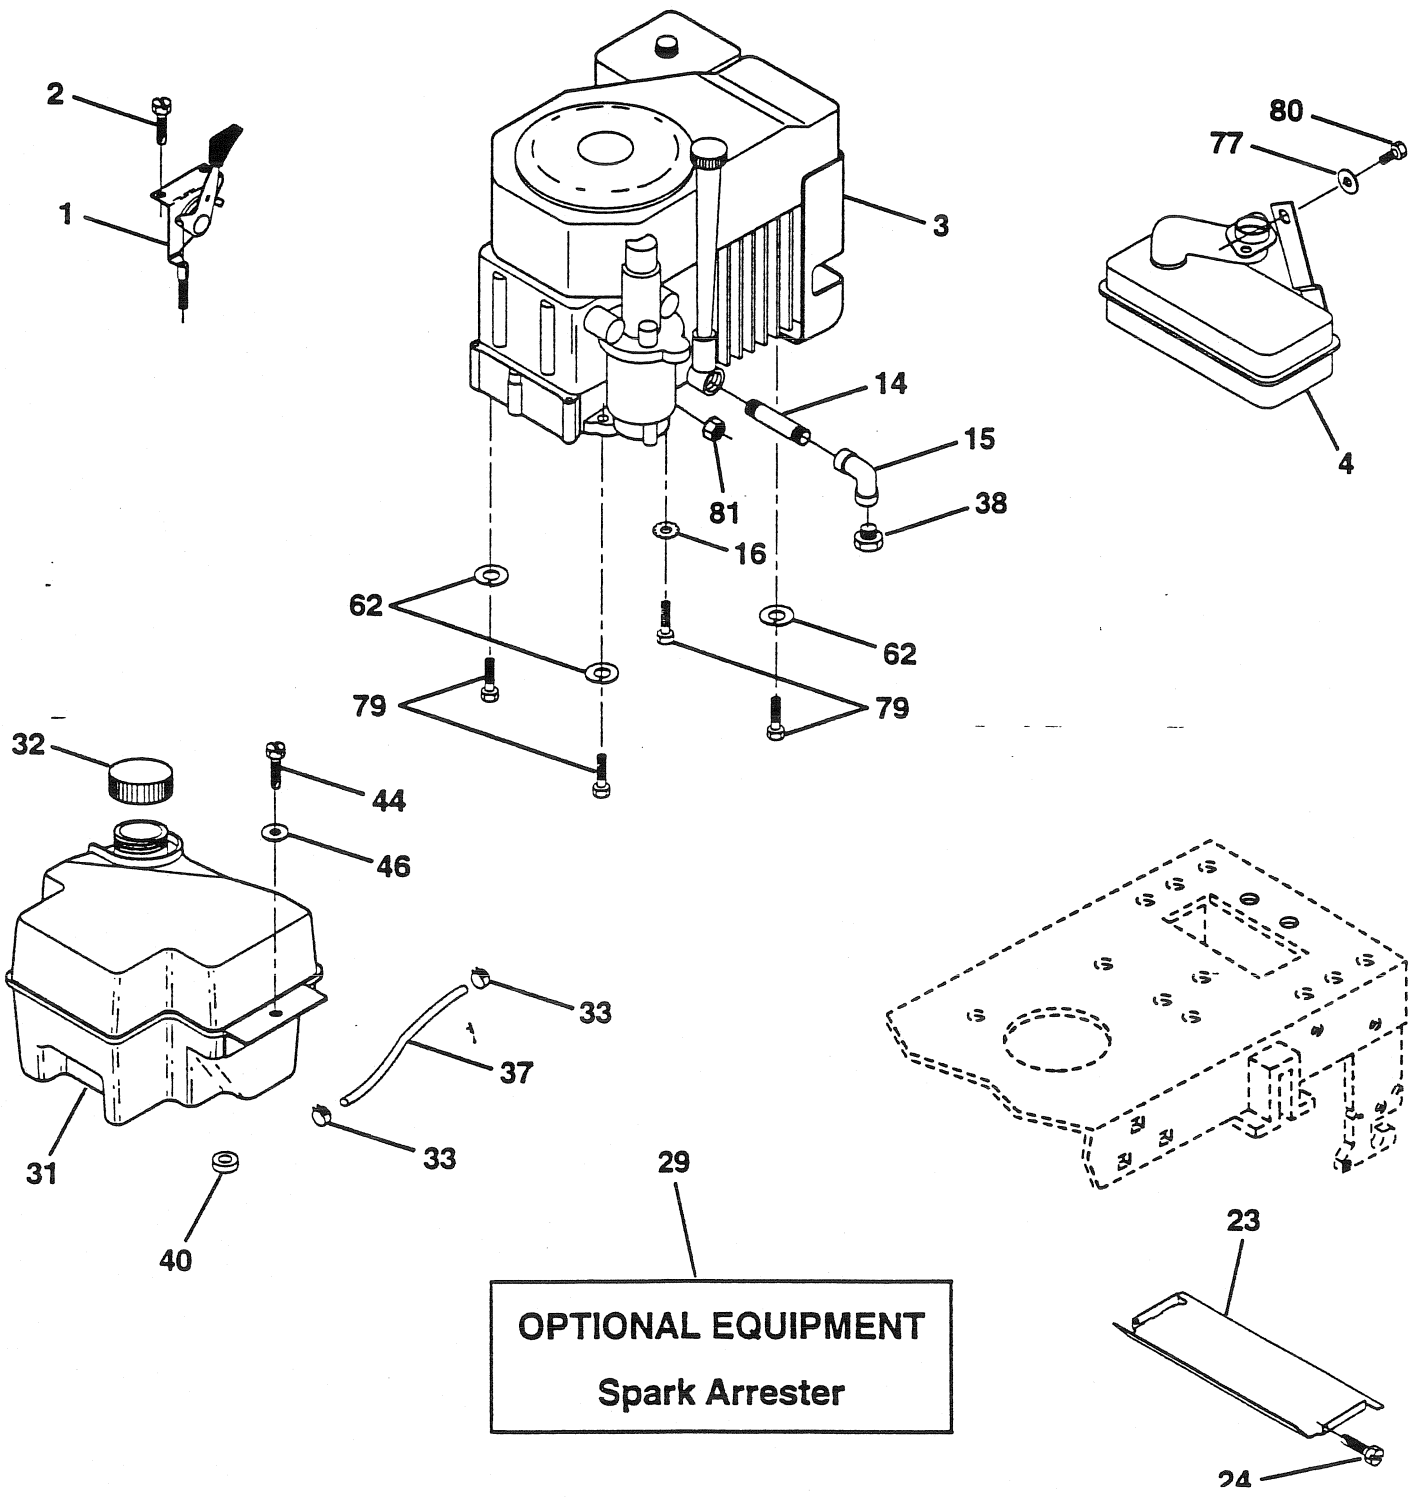

REPAIR PARTS

TRACTOR - MODEL NO. LT140 (HC1442C) PRODUCT NO. 954 00 27-31

ENGINE

REPAIR PARTS

TRACTOR - MODEL NO. LT140 (HC1442C) PRODUCT NO. 954 00 27-31

ENGINE

KEY NO.	PART NO.	DESCRIPTION
1	532141296	Control Th/ch 27 LH Flag
2	817720410	Screw Hex Thd Cut 1/4-20x5/8 T
3	-----	Engine Koh 15HP Cmd_L D V w/FP, Model No. CV155
4	532137350	Muffler LT Koh 12.5/15HP
14	813280328	Nipple Pipe 3/8 Npt X 3-1/2
15	813200300	Elbow Std 90 Degree 3/8-18 Npt
16	811050500	Washer Lock Ext Tooth 5/16
23	532128953	Shield Heat Browning LT/YT
24	817021008	Screw Tap Hex #10-24unc X 1/2
29	532137180	Kit Spark Arrestor (Flat Scm)
31	532140280	Tank Fuel Front 2 00
32	532140527	Cap Asm Fuel w/sym Vented
33	532123487	Clamp Hose Black
37	532137040	Line Fuel 20"
38	-----	Plug Oil Drain (Order From Engine Manufacturer)
40	532124028	Bushing Snap Nyl Blk Fuel Line
44	817490412	Screw Hexwsh Thdrol 1/4-20x3/4
46	819091416	Washer 9/32 X 7/8 X 16 Ga
62	810040500	Washer Lock Hvy Hlcl Spr 5/16
77	819101216	Washer 5/16 X 3/4 X 16 Ga.
79	532125398	Bolt Hex
80	874760508	Bolt Hex Hd 5/16-18 X 1/2
81	873510400	Nut Keps Hex 1/4-20 unc

NOTE: All component dimensions given in U.S. inches
1 inch = 25.4 mm