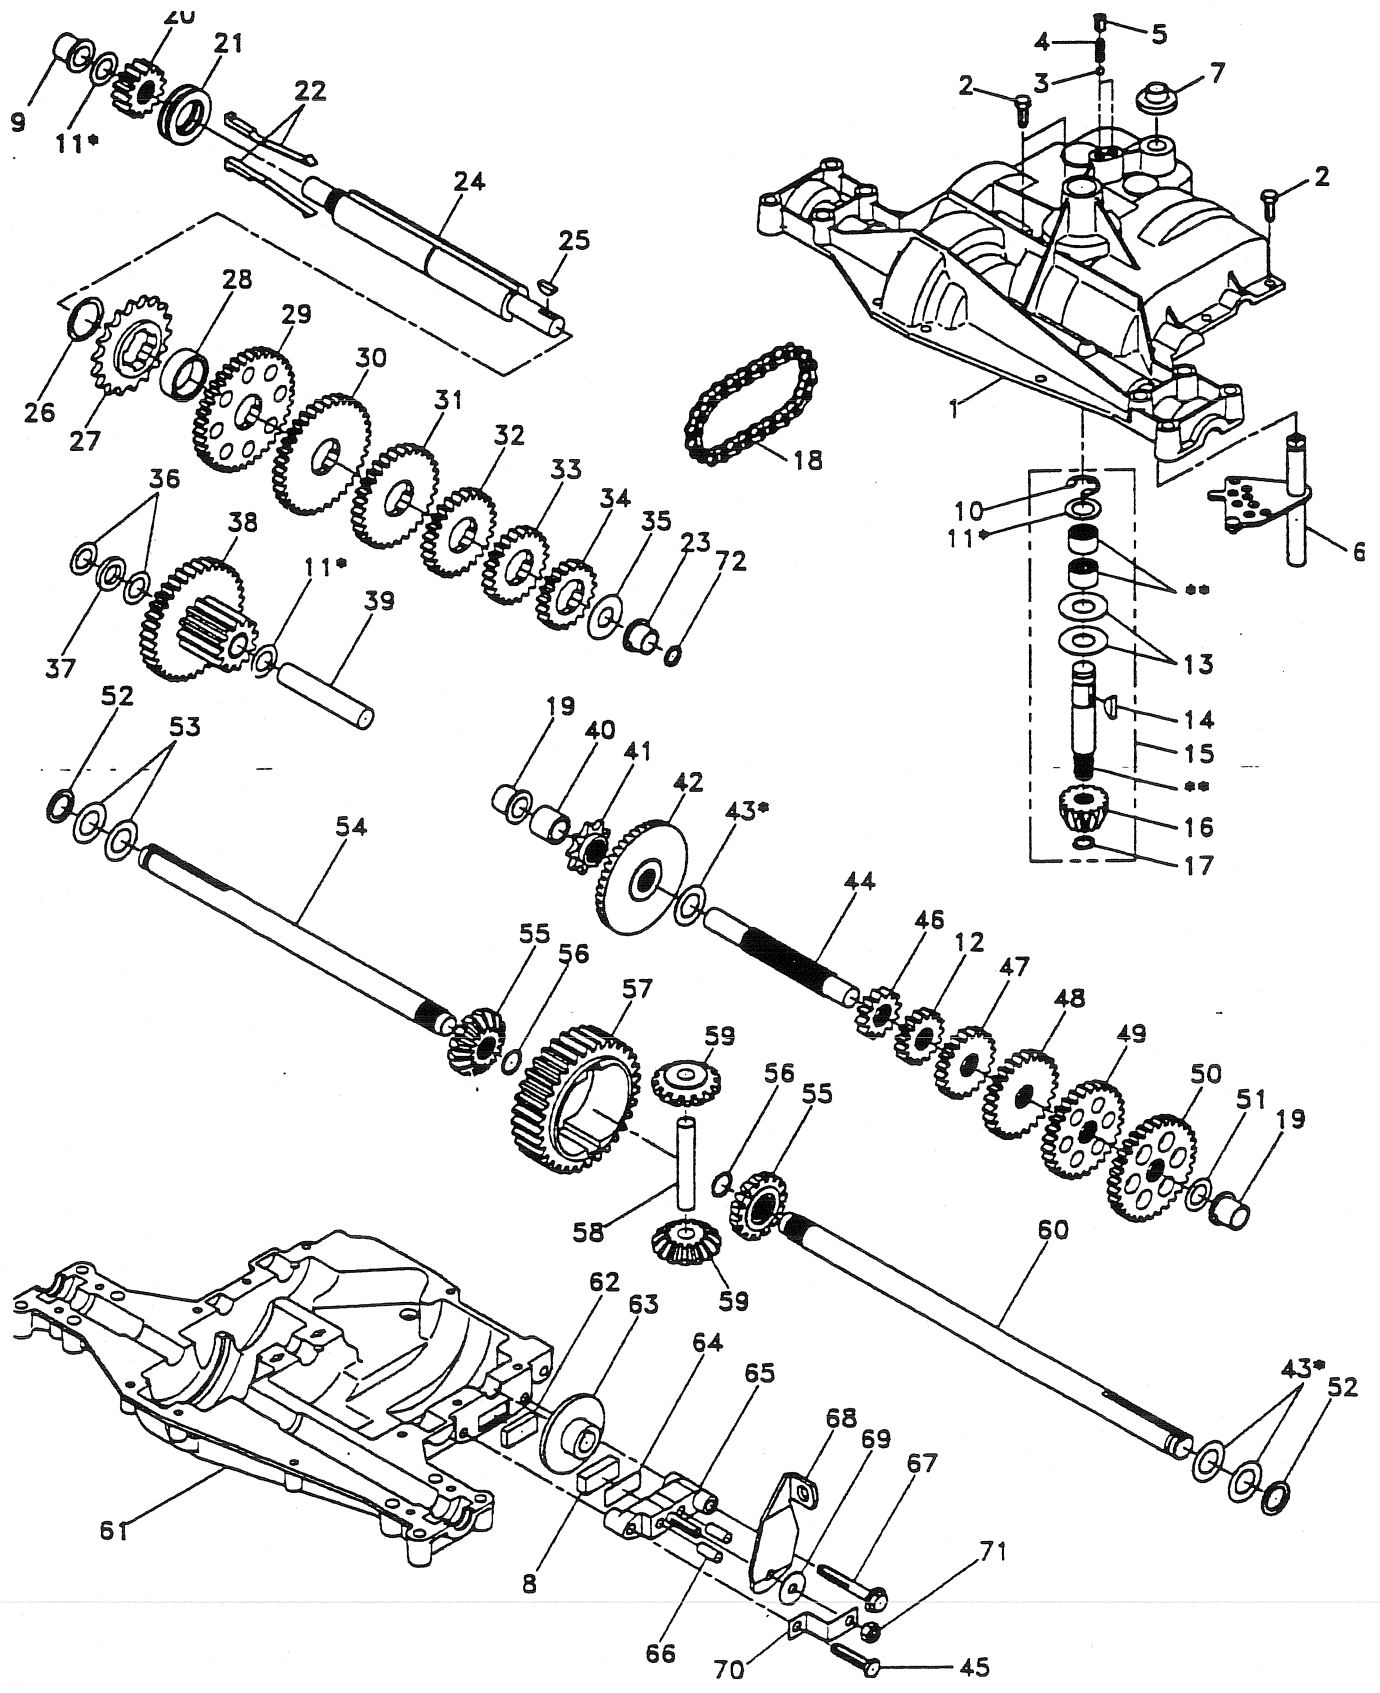

NOTE: All component dimensions given in U.S. inches
1 inch = 25.4 mm

REPAIR PARTS

TRACTOR - MODEL NO. LT140 (HC1442C) PRODUCT NO. 954 00 27-31

MOWER LIFT

REPAIR PARTS

TRACTOR - MODEL NO. LT140 (HC1442C) PRODUCT NO. 954 00 27-31

MOWER LIFT

KEY NO.	PART NO.	DESCRIPTION
1	532136973	Wire Asm Inner W/plunger 17 32
2	532140278	Shaft Asm Lift LH Inf Hgt P/L
3	532138284	Pin Groove 1 500 Zinc
4	812000002	E Ring #5133-62
5	819211621	Washer 21/32 X 1 X 21 Ga
6	532120183	Bearing Nylon Blk 629 Id
7	532109413	Grip Handle Bicycle Matte Blk
8	532124526	Button Plunger Black
10	532122512	Spring Cprsn 3 750 Oiled
11	532139865	Link Lift LH
12	532139866	Link Lift RH
13	532124670	Retainer Spring
15	532127218	Link Front
16	873350800	Nut Jam Hex 1/2-13 Unc
17	532130171	Trunnion Blk Zinc
18	873800800	Nut Lock W/wsh 1/2-13unc
19	532139868	Arm Suspension Rear
20	532124660	Retainer Spring
21	819151216	Washer 15/32 X 3/4 X 16 Ga
22	812000037	Ring Klip #t5304-37
23	532110807	Nut Special
24	819131016	Washer 13/32 X 5/8 X 16 Ga
25	532124874	Spring 2-1/8"
26	876020308	Pin Cotter 3/32 X 1/2
27	532126971	Rod Adj Lift Zinc 7 49 Wrk Lg
28	873350600	Nut Hex Jam 3/8-16 Unc
29	532138057	Knob Inf 3/8-16 Unc Blk W/sym
30	532110810	Trunnion Dp Stop Dbl Thds PLT
31	532140302	Bearing pvt. Lift Sphencal
32	873540600	Nut Crownlock 3/8-24
33	532140168	Bracket Stop Inf Hgt
34	817490608	Screw Thdtol 3/8-16 x 1/2 Ty-tt
35	532120529	Washer Nylon .44 x .75 x 032
36	532138346	Pointer pnt height ind.
37	532123935	Plug hole Blk 1.485/1.515 Dia
38	817490512	Screw Thdrol 5/16-18 X 3/4
40	819112410	Washer 11/32 x 1-1/2 10 Ga
41	532123934	Scale Ind. Hieght Black

NOTE: All component dimensions given in U.S. inches
1 inch = 25.4 mm

REPAIR PARTS

TRACTOR - MODEL NO. LT140 (HC1442C) PRODUCT NO. 954 00 27-31

DANA TRANSAXLE - MODEL NUMBER 4360-96

REPAIR PARTS

TRACTOR - MODEL NO. LT140 (HC1442C) PRODUCT NO. 954 00 27-31