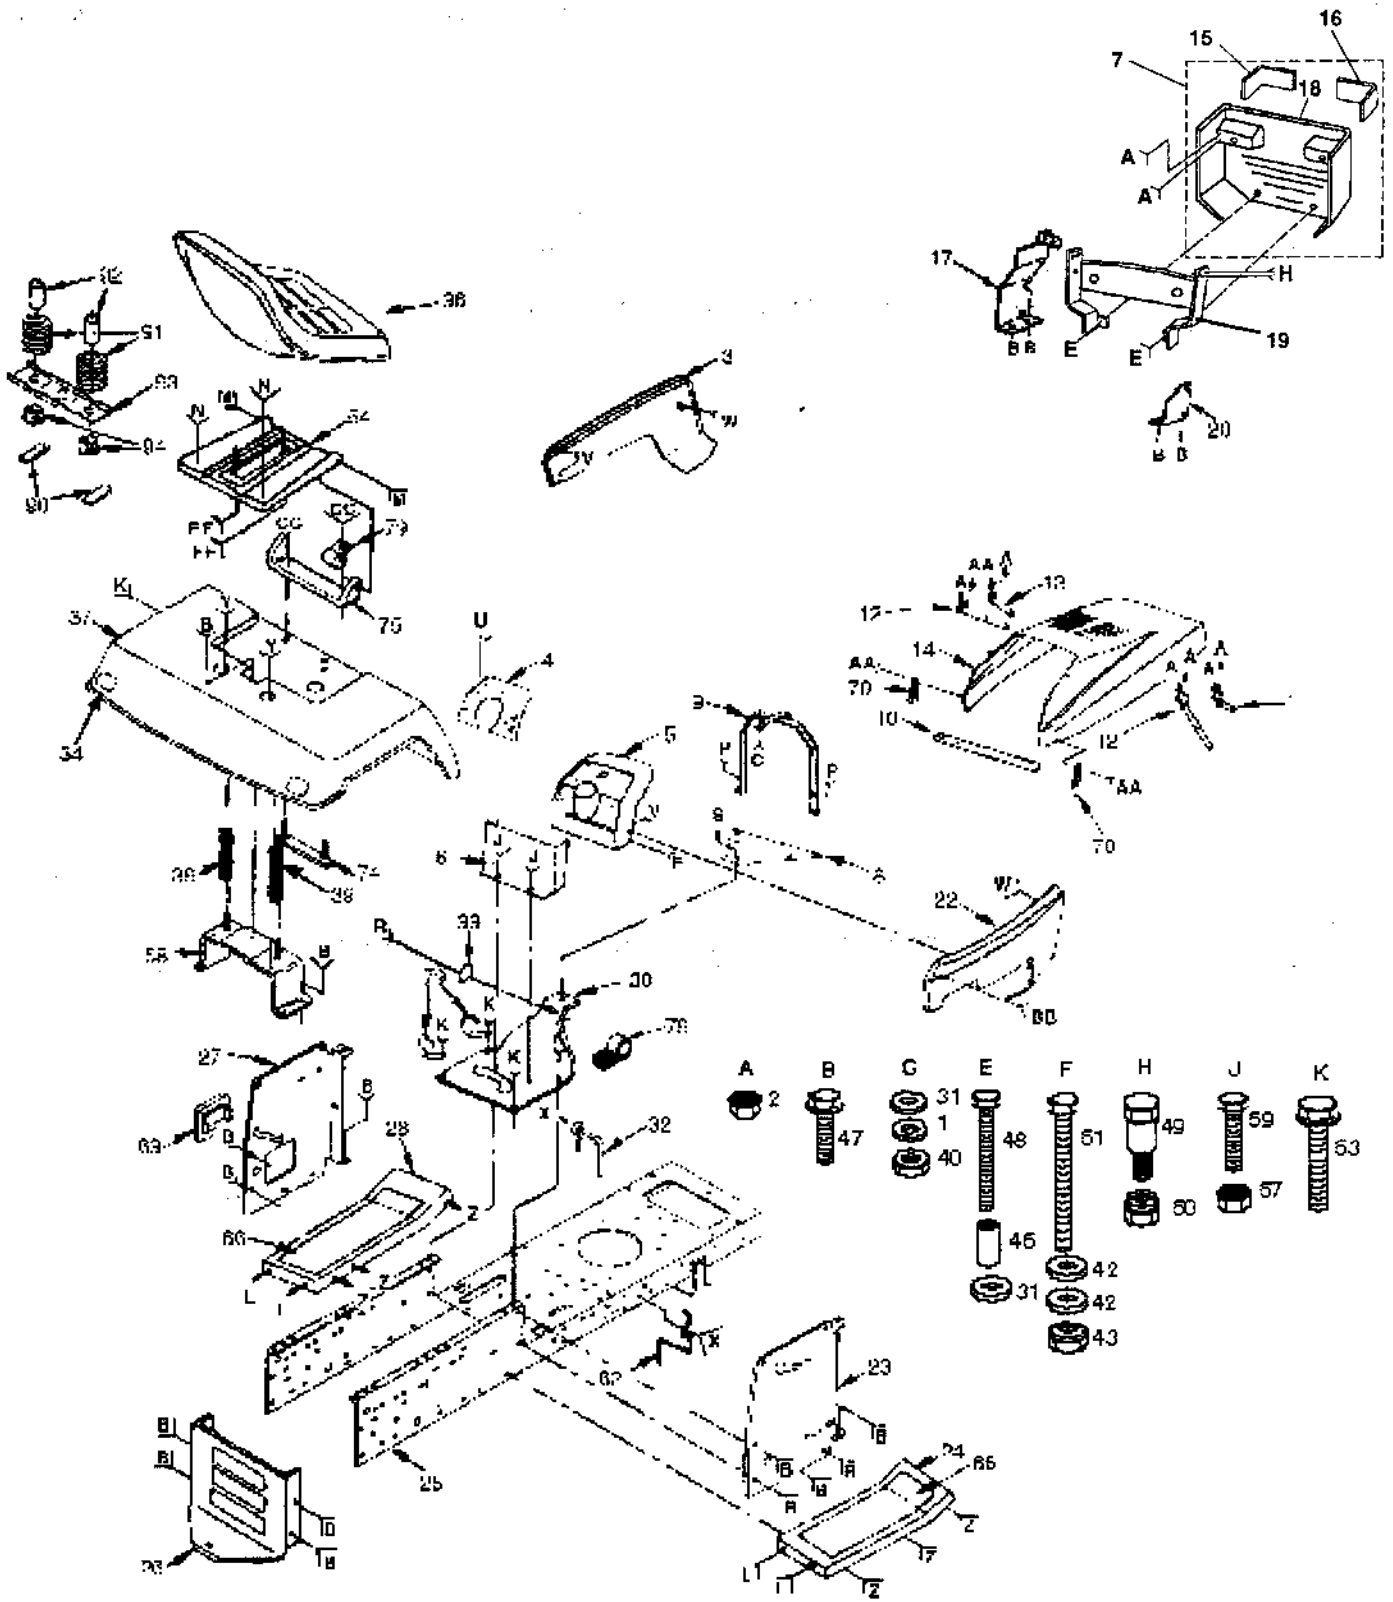

REPAIR PARTS

12.5 HP 38" RIDING LAWN TRACTOR -- MODEL NO. LT125

ENCLOSURES

H12538C

REPAIR PARTS

12.5 HP 38" RIDING LAWN TRACTOR -- MODEL NO. LT125

H 125384

ENCLOSURES

KEY NO.	PART NO.	DESCRIPTION	KEY NO.	PART NO.	DESCRIPTION
1	810040400	Washer, Lock 1/4	55	817431008	Screw, Hex Head Self Tapping #10-16 x 1/2 Type B
2	873510400	Nut, Hex Keps 1/4-20	56	874780512	Bolt, Hex 5/16-18 x 3/4 Gr. 5
3	532124905	Panel, Side L.H.	57	873510500	Nut, Keps 5/16-18
4	532124948	Plate, Dashboard	58	532105509	Bracket Assembly, Fender
5	532124182	Dashboard	59	874180512	Screw, Truss Hd. 5/16-18 x 3/4
6	532104783	Dash, Lower	62	532121441	Guide, Belt, Lower, Engine, Pulley, R.H.
7	532127321	Grill Assembly	63	532121794	Cover, Access
8	532106965	Plate, Support, Battery	64	819132012	Washer 13/32 x 1-1/4 x 12 Ga.
9	532104786	Support Assembly, Dash	65	872140606	Bolt, Carriage 3/8-16 x 3/4
10	532104915	Foam, Strip	66	582108256	Pad, Footrest
11	532110356	Cap, Snap	67	874191008	Screw, Cross Recess Pan Hd. Mach. #10 - 24 x 1/2
12	532106784	Strap Assembly, Hinge, Rear	68	810071000	Washer, Lock #10
13	532104618	Strap Assembly, Hinge, Front	69	532125004	Nut, Weld
14	532125007	Hood	70	532109808	Latch, Hood
15	532124250	Lens, L.H.	71	874981020	Screw, Machine Cross Recess #10 - 24 x 1 - 1/4
16	532124251	Lens, R.H.	72	532007206	Spacer, Split #10 x 3/4
17	532121610	Bracket Assembly Frame Pivot L.H.	73	873731000	Nut, Keps #10 - 24
18	532127324	Grill	74	532105511	Strap Assembly, Fender
19	532126025	Support, Grill Assembly	75	532126656	Bracket, Pivot, Seat
20	532110852	Bracket Assembly Frame Pivot R.H.	76	532105529	Bolt, Shoulder
21	532110357	Washer, Snap Cap	77	819070818	Washer 7/32 x 1/2 x 18 Ga.
22	532125063	Panel, Side, R.H.	79	532124996	Clip, Fuel Line
23	532106976	Panel, Dash, R.H.	80	819131614	Washer 13/32 x 1 x 14 Ga.
24	532124914	Footrest, R.H.	81	532127018	Bolt, Shoulder 5/16 x 18 UNC x .62
25	532127213	Chassis	82	532120068	Knob - 1/2
26	532121306	Drawbar	83	819171912	Washer 17/32 x 13/16 x 12 Ga.
27	532109665	Panel, Dash, L.H.	84	819111116	Washer 11/32 x 11/16 x 16 Ga.
28	532124899	Footrest, L.H.	88	872170410	Bolt Carriage 1/4 - 20 x 1-1/4
29	873680500	Nut, Crownlock 5/16-18	90	532121251	Foam Strip
30	532124800	Saddle	91	532121250	Spring
31	819091216	Washer 9/32 x 3/4 x 16 Ga.	92	532121249	Spacer
32	532121440	Guide, Bell, Lower, Engine Pulley, L.H.	93	532121246	Bracket, Switch Mount
33	532124720	Bushing, Steering	94	532121248	Snap Bushing
34	532106202	Reflector, Taillight	95	873490400	Wing Nut 1/4-20
36	532124185	Seat	96	532123976	Nut, Hex Large Flange Lock
37	532124892	Fender	102	811030400	Washer, Lock, Int./Ext. 1/4
39	532124181	Spring, Seat	--	532124480	Decal, Hood L.H.
40	873220400	Nut, Hex 1/4-20	--	532124481	Decal, Hood, R.H.
41	874760612	Bolt, Hex 3/8-16 x 3/4	--	532124484	Decal, Rear Fender
42	819131312	Washer 13/32 x 13/16 x 12 Ga.	--	532120822	Decal, Operating Instructions, Front Fender
43	873680600	Nut, Crownlock 3/8-16	--	532101892	Decal, Clutch/Brake, Under Footrest
44	874760616	Bolt, Hex 3/8-16 x 1	--	532109821	Decal, Dash
46	532121235	Spacer	--	532109199	Decal, V - Belt Ground Drive, Footrest
47	817490612	Screw, Hex Washer Hd. Thd. Rolling 3/8-16 x 3/4 Type TT	--	532127481	Decal, Side Panel
48	874760440	Bolt, Hex Fin. 1/4-20 x 2-1/2	--	532124483	Decal, Grill
49	532123481	Bolt, Shoulder 1/4-20			
50	873680400	Nut, Crownlock 1/4-20			
51	874760620	Bolt, Hex 3/8-16 x 1-1/4			
52	873510600	Nut, Keps 3/8-16			
53	817490608	Screw, Hex Washer Hd. Thd. Forming 3/8-16 x 1/2 Type TT			
54	532124294	Pan, Seat