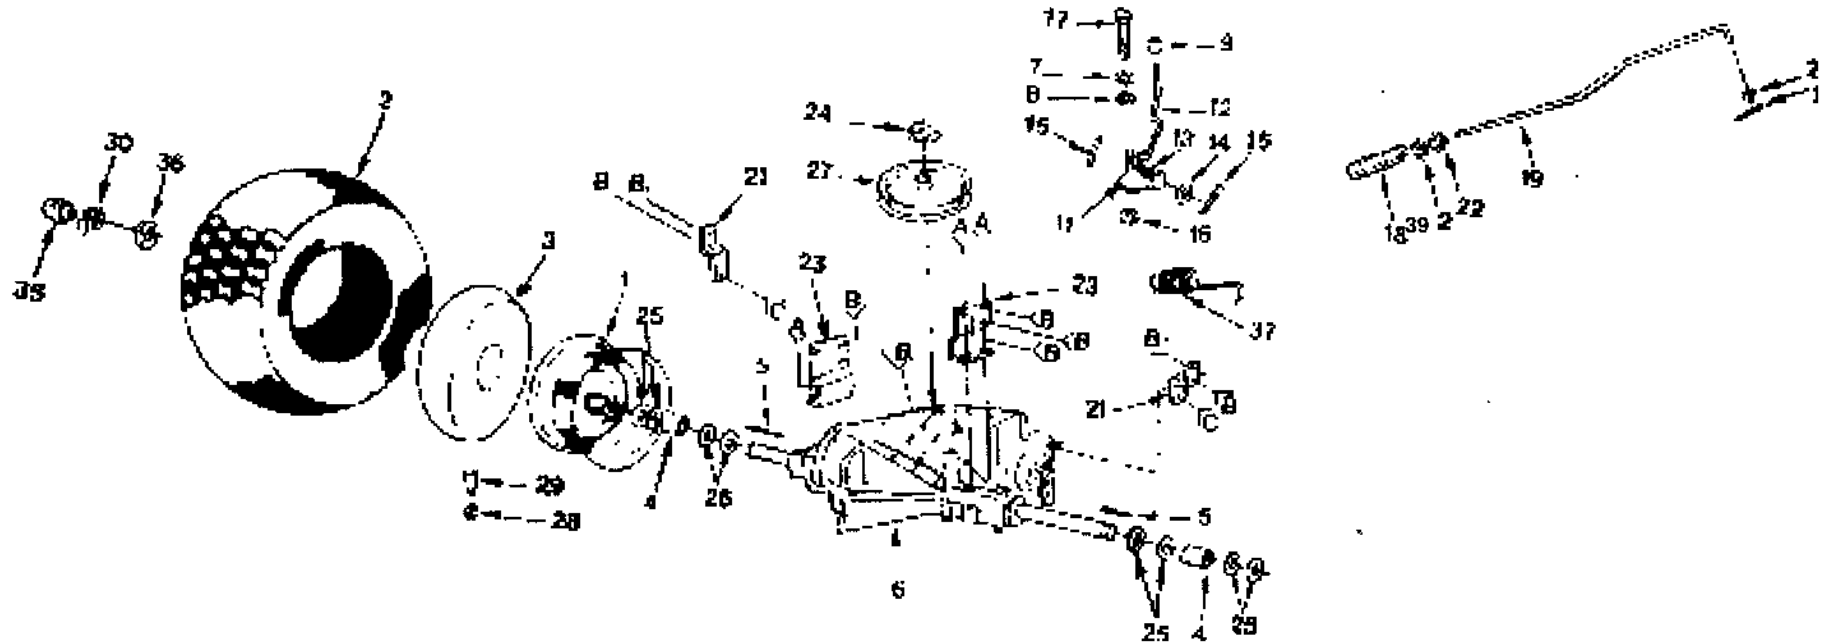

REPAIR PARTS

12.5 HP 38" RIDING LAWN TRACTOR - - MODEL NUMBER LT125
TRANSAXLE AND REAR WHEEL

H12538C

REPAIR PARTS

12.5 HP 38" RIDING LAWN TRACTOR - - MODEL NUMBER LT125

1412538C

TRANSAXLE AND REAR WHEEL

KEY NO.	PART NO.	DESCRIPTION	KEY NO.	PART NO.	DESCRIPTION
1	532124999	Rim Assembly	22	873350600	Nut, Hex Jam 3/8-16
2	532106268	Tire	23	532109167	Bracket, Transaxle
3	532124926	Tube, Tire	24	812000028	Ring, Retainer
4	532109502	Spacer, Split	25	532121749	Washer 25/32 x 1-1/4 x 16 Ga.
5	532123583	Key, Square 3/16 x 2	27	532123666	Pulley, Input Transaxle
6	532120898	Transaxle 6 Speed	28	532059192	Cap, Valve
7	810040400	Washer, Lock 1/4	29	532065139	Stem, Valve
8	819091210	Washer 9/32 x 3/4 x 10 Ga.	30	812000001	E-Ring
9	532121274	Knob, Control	31	874760644	Bolt, Hex 3/8-16 x 2-3/4
10	876020412	Cotter Pin 1/8 x 3/4	32	873680600	Nut, 3/8-16
11	532106919	Plate, Rod, Shift	33	874760612	Bolt, Hex 3/8-16 x 3/4
12	532121728	Rod, Shifter	34	817490512	Screw Hex Washer Hd. Thd. Form. Type TT 5/16-18 UNC x 3/4
13	532105700	Spring, Torsion	35	532104757	Cap, Axle
14	819151216	Washer 15/32 x 3/4 x 16 Ga.	36	532121748	Washer 25/32 x 1-5/8 x 16 Ga.
15	876020416	Pin, Cotter 1/8 x 1	37	532110422	Spring, Brake Return
16	532105701	Washer, Shift Plate	39	873800600	Locknut, Hex W/Wsh. 3/8-16 UNC
17	871040412	Bolt, Hex 1/4-28 x 3/4 Gr. 8			
18	532106888	Spring, Rod, Brake			
19	532110437	Rod, Brake			
20	819131316	Washer 13/32 x 13/16 x 16 Ga.			
21	532121520	Strap, Torque			

NOTE: All component dimensions given in U.S. inches.
1 inch = 25.4 mm