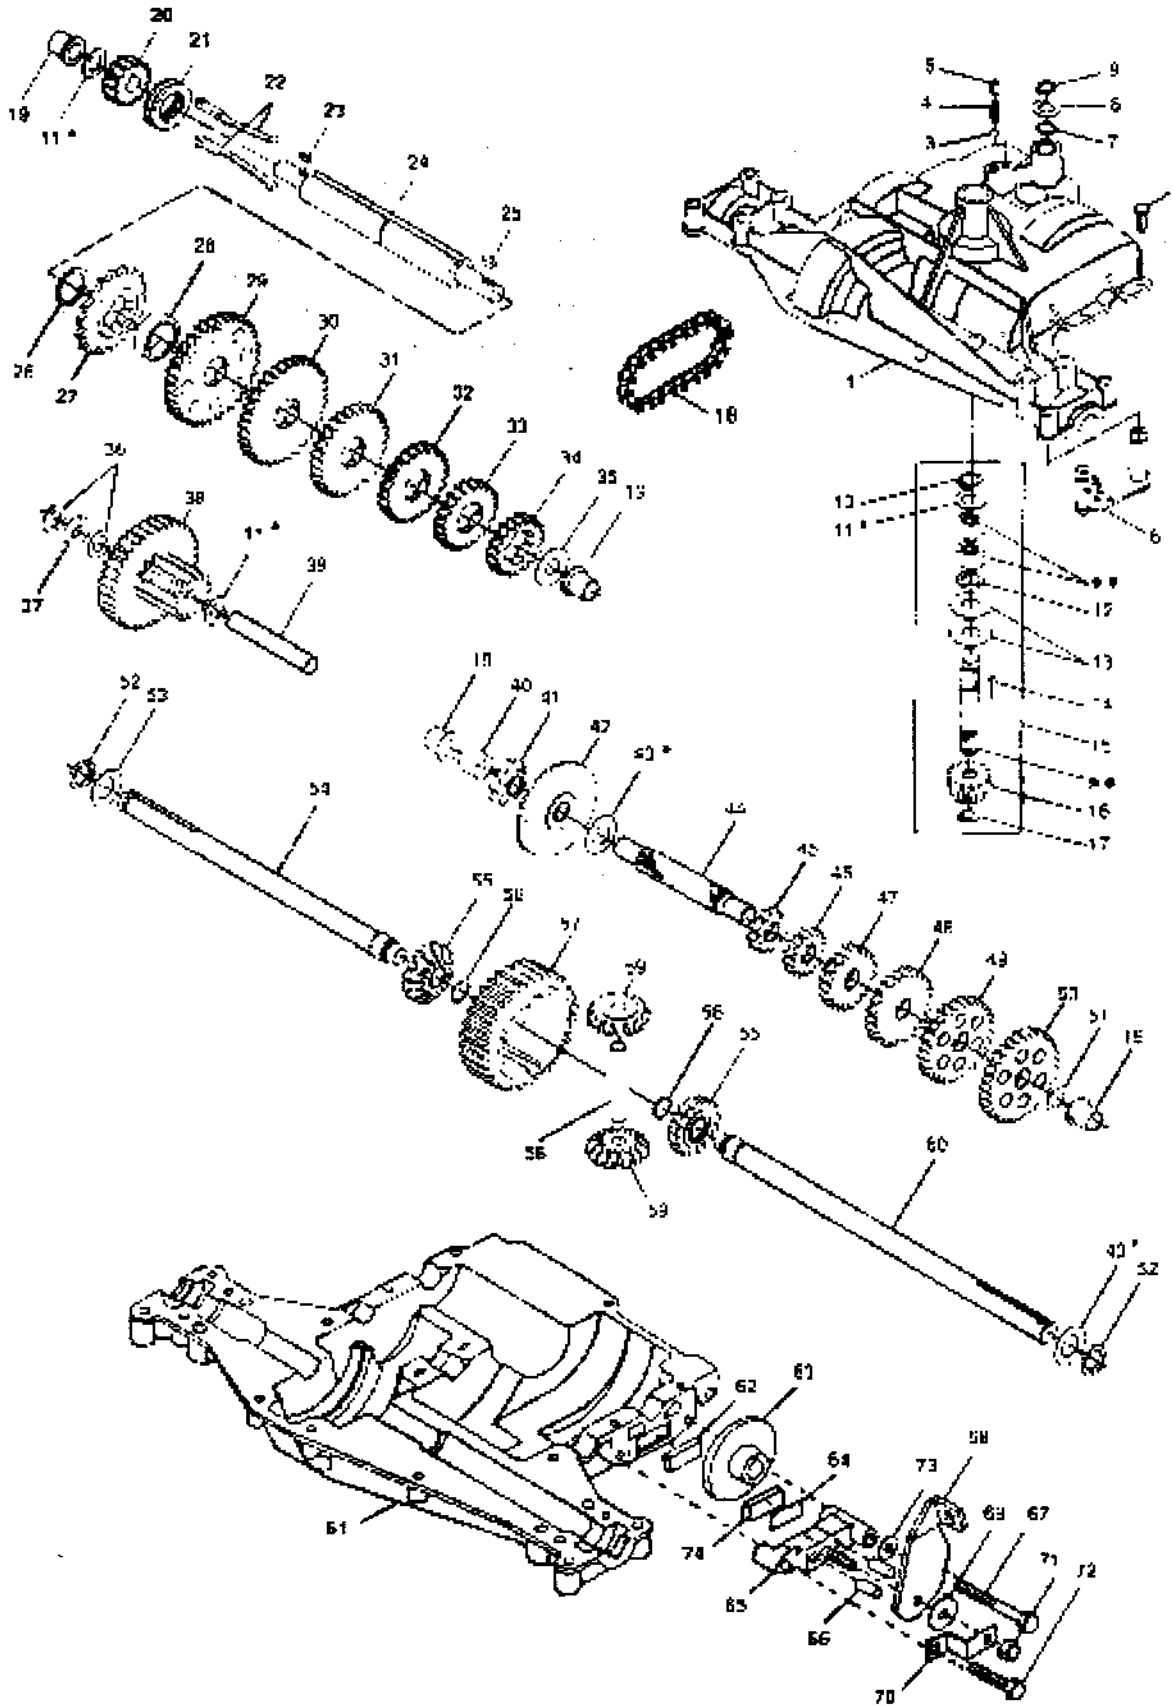

REPAIR PARTS

12.5 HP 38" RIDING LAWN TRACTOR -- MODEL NO. LT125
TRANSAXLE FOOTE-MODEL NO. 4360-7

H12538C

REPAIR PARTS

12.5 HP 38" RIDING LAWN TRACTOR -- MODEL NO. LT125

642538C

TRANSAXLE FOOTE-MODEL NO. 4360-7

KEY PART NO.	NO.	DESCRIPTION	KEY PART NO.	NO.	DESCRIPTION
1	3865	Housing, Upper	40	3901	Spacer .635 x .875 x .755
2	1919	Screw, Tapping, Lg. 1/4-20 x .734	41	3645	Sprocket, 9 Teeth
3	1151	Ball, Detent	42	3853	Gear, Bevel, 42 Teeth
4	3626	Spring, Detent	43	3749	*Washer, Plain .758 x 1.12 x .010
5	3623	Screw, Set	43	3652	*Washer, Plain .758 x 1.12 x .015
6	4336	Assembly, Shifter	43	3693	*Washer, Plain .758 x 1.12 x .020
7	3884	O-Ring	43	3653	*Washer, Plain .758 x 1.12 x .025
8	3885	*Washer, Plain .505 x .942 x .006	43	3408	*Washer, Plain .758 x 1.25 x .020
8	3886	*Washer, Plain .505 x .942 x .010	43	3732	*Washer, Plain .758 x 1.25 x .025
8	3887	*Washer, Plain .505 x .942 x .015	43	3184	*Washer, Plain .758 x 1.25 x .031
8	3888	*Washer, Plain .505 x .942 x .020	43	3733	*Washer, Plain .758 x 1.25 x .035
8	3889	*Washer, Plain .505 x .942 x .026	43	3198	*Washer, Plain .758 x 1.25 x .040
8	3121	*Washer, Plain .505 x .942 x .030	43	3734	*Washer, Plain .758 x 1.25 x .045
8	3890	*Washer, Plain .505 x .942 x .040	43	3735	*Washer, Plain .758 x 1.25 x .050
9	1100	Ring, Retaining	43	3736	*Washer, Plain .758 x 1.25 x .055
10	1099	Ring, Retaining	43	3180	*Washer, Plain .758 x 1.25 x .062
11	1959	*Washer, Plain .632 x 1.00 x .010	44	3882	Shaft, Drive
11	1441	*Washer, Plain .632 x 1.00 x .020	45	3646	Gear, Spur, 12 Teeth
11	1423	*Washer, Plain .632 x 1.00 x .026	46	3707	Gear, Spur, 15 Teeth
11	1082	*Washer, Plain .632 x 1.00 x .031	47	3866	Gear, Spur, 20 Teeth
11	1424	*Washer, Plain .632 x 1.00 x .036	48	3719	Gear, Spur, 25 Teeth
11	1068	*Washer, Plain .632 x 1.00 x .041	49	3868	Gear, Spur, 28 Teeth
11	1425	*Washer, Plain .632 x 1.00 x .046	50	3683	Gear, Spur, 31 Teeth
11	1358	*Washer, Plain .632 x 1.00 x .050	51	1145	Washer, Plain .632 x 1.00 x .060
11	1145	*Washer, Plain .632 x 1.00 x .060	52	3191	Seal, Felt
11	1319	*Washer, Plain .632 x 1.00 x .082	53	3180	Washer, Plain .758 x 1.25 x .062
12	3312	O-Ring	54	3880	Axle, L.H.
13	3876	Washer, Plain .632 x 1.38 x .046	55	3780	Gear, Miter, 15 Teeth
14	1374	Key, Woodruff #9	56	3656	Ring, Retaining
15	4134	Assembly, Kit, Input Shaft	57	3839	Gear, Spur, 32 Teeth
16	3590	Pinion, Bevel, 14 Teeth	58	3919	Shaft, Cross
17	3624	Ring, Retaining	59	3781	Gear, Miter, 15 Teeth
18	3625	Chain, 24 Pitches	60	3881	Axle, R.H.
19	1542	Bearing, Flange	61	3864	Housing, Lower
20	3773	Gear, Spur, 14 Teeth	62	3920	Puck, Friction
21	3631	Collar, Clutch	63	3276	Disc, Brake
22	3828	Key, Clutch	64	3758	Spacer
23	1369	Key, Woodruff	65	3916	Jaw, Brake
24	3883	Shaft, Intermediate	66	3843	Pin, Dowel
25	1375	Key, Woodruff #61	67	3915	Screw, Tapping, Lg. 5/16-18 x 2.25
26	3627	Ring, Retaining	68	3768	Lever, Actuating
27	3830	Sprocket, 18 Teeth	69	3760	Washer, Plain .321 x 1.00 x .055
28	3841	Spacer	70	3917	Bracket, Anti-Rotation
29	3786	Gear, Spur, 37 Teeth	71	3847	Locknut 5/16-24
30	3785	Gear, Spur, 35 Teeth	72	3724	Screw, Tapping, Lg. 5/16-18 x 1.44
31	3867	Gear, Spur, 30 Teeth	73	3906	Washer, Plain .343 x .81 x .059
32	3783	Gear, Spur, 25 Teeth	74	3907	Puck, Friction
33	3869	Gear, Spur, 22 Teeth	75	4300	Grease
34	3741	Gear, Spur, 19 Teeth			
35	3628	Washer, Plain .640 x 1.37 x .061			
36	1423	Washer, Plain .632 x 1.00 x .026			
37	3422	Spacer .630 x 1.00 x .169			
38	4286	Assembly, Gear, Combination 12 Teeth and 35 Teeth			
39	3877	Shaft, Idler			

*Use in various combinations to maintain proper clearances.

**Order Key No. 15.

NOTE: All component dimensions given in U.S. inches
1 inch = 25.4 mm