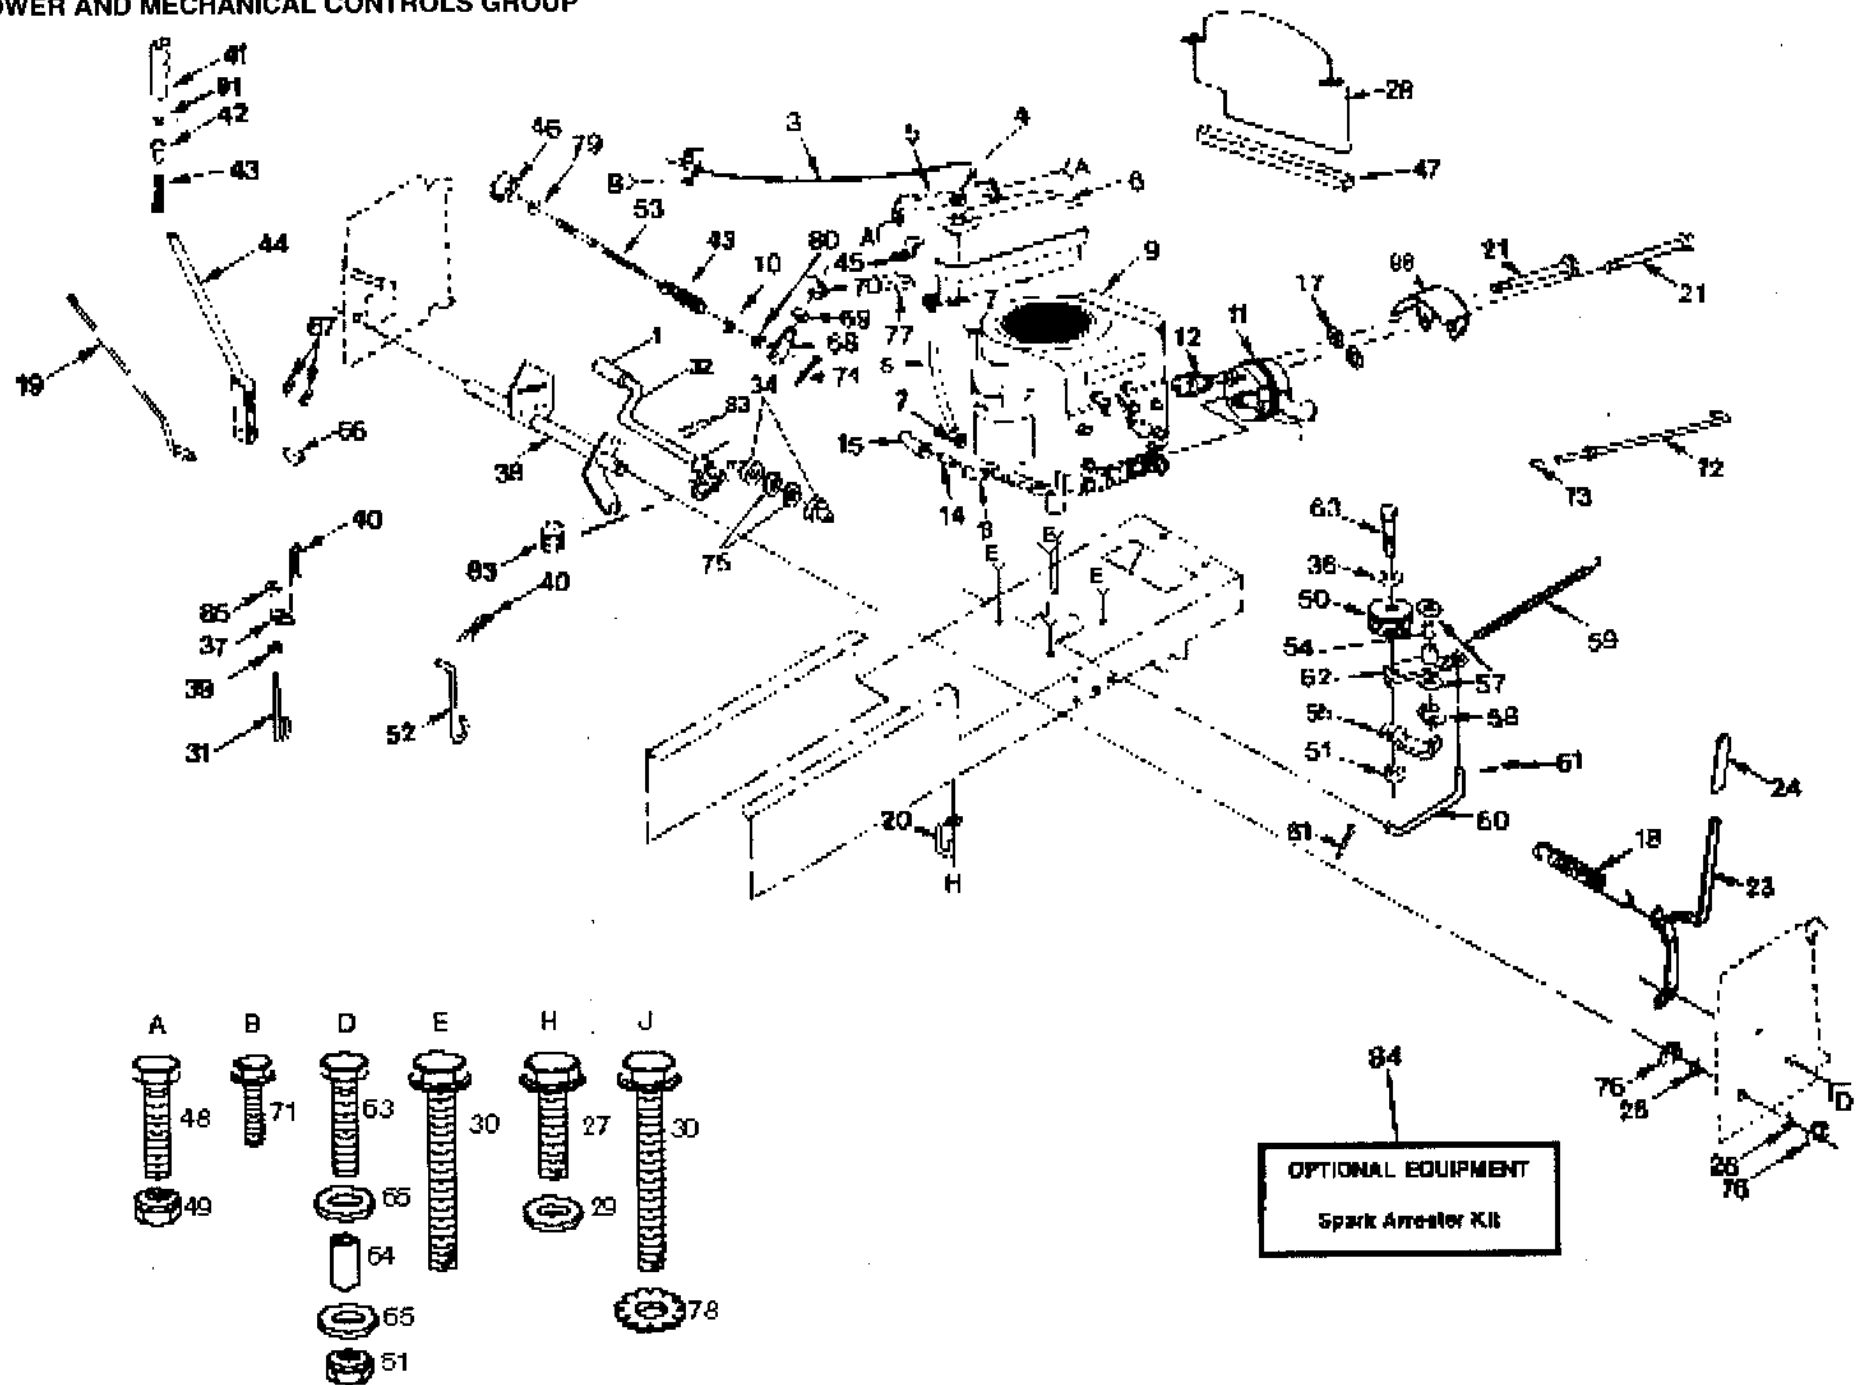

REPAIR PARTS

12.5 HP 38" RIDING LAWN TRACTOR -- MODEL NUMBER LT125

H12538C

POWER AND MECHANICAL CONTROLS GROUP

REPAIR PARTS

12.5 HP 38" RIDING LAWN TRACTOR -- MODEL NUMBER LT125

H12538C

POWER AND MECHANICAL CONTROLS GROUP

KEY NO.	PART NO.	DESCRIPTION	KEY NO.	PART NO.	DESCRIPTION
1	532123533	Pedal Cover	45	532104799	Brace, Tank
2	813310300	Elbow, Street 45°	46	532121891	Handle, Adjust Lift
3	532127519	Control, Throttle	47	532105037	Strip, Foam
4	532124912	Fuel Cap	48	874780512	Bolt, Hex 5/16 - 18 x 3/4 Gr. 5
5	532121281	Support, Tank, Fuel	49	873680500	Locknut 5/16 - 18 Gr. B
6	532121280	Tank, Fuel	50	532123766	Idler, V. Groove
7	532123487	Hose Clamp	51	73680600	Locknut 3/8 - 16
8	532124923	Fuel Line	52	532110029	Link, Lift
9	532127690	Engine Briggs & Stratton	53	532110729	Rod, Adjust, Lift
10	819131016	Washer 13/32 x 5/8 x 16 Ga.	54	532105706	Bearing
11	532121304	Muffler	55	532123205	Retainer, Belt
12	532125593	Gasket, Exhaust	57	532110812	Washer, Hardened
13	813240300	90° Street Elbow 3/8 NPT	58	812000039	Ring, Klip
14	813280328	Std. Pipe Nipple 3/8-18 NPT x 3-1/2	59	532105709	Spring, Return Clutch
15	813200300	90° Elbow 3/8 NPT	60	532105710	Link, Clutch
17	819151616	Washer	61	876020412	Pin, Cotter 1/8 x 3/4
18	532102727	Spring, Extension	62	532123789	Bellcrank Assembly (Inc. Key No. 54)
19	532121719	Rod Assembly, Lever	63	874760624	Bolt Hex 3/8 - 16 x 1 - 1/2
20	532104777	Retainer, Belt, Chassis L.H.	64	532108056	Bushing, Handle, Clutch
21	532121744	Screw, Hex.Hd. Cap 5/16 - 18	65	819121612	Washer 3/8 x 1 x 12 Ga.
23	532106983	Handle, Clutch Attachment	66	532124997	Woodruff Key 1/4 x 1
24	532124917	Grip, Handle	67	823180606	Set Screw, Hex Socket Forged Headless 3/8 - 16 x 3/8
26	819292016	Washer 29/32 x 1 - 1/4 x 16 Ga.	68	532110810	Trunnion, Stop, Depth
27	817490612	Screw, Hex Washer Thd. Rolling 3/8-16 x 3/4	69	819151216	Washer 15/32 x 3/4 x 16 Ga.
28	532126423	Baffle, Vertical	70	812000037	Klip Ring
29	819131312	Washer 13/32 x 13/16 x 12 Ga.	71	17720410	Screw Hex Washer Head Thread Cutting 1/4 - 20 x 1/2
30	817490620	Screw, Hex Washer Hd. Thread Rolling 3/8 - 16 x 1 - 1/4 Type TT	72	532125637	Rod, Brake, Park
31	532110448	Link, Lift, Adjustable	73	532071673	Plunger Cap
32	532122424	Shaft, Pedal, Foot	74	876020308	Cotter Pin 3/32 x 1/2
33	532124963	Roll Pin 3/16 x 1	75	819211616	Washer 21/32 x 1 x 16 Ga.
34	532120183	Bearing, Nylon	76	812000022	E-Ring
36	819131316	Washer 13/32 x 13/16 x 16 Ga.	77	532006431	Pad, Spacer
37	532110447	Trunnion, Lift	78	811050600	Washer, Lock 3/8 - Ext.Tooth
38	532120174	Shaft, Assembly Lift	79	873350600	Nut, Hex Jam 3/8 - 16
39	873360700	Nut, Hex Jam 7/16 - 20	80	532110807	Nut, Special
40	532124670	Retainer Spring	83	-----	Oil Drain Plug (Order From Engine Manufacturer)
41	532109413	Grip, Handle	84	532121851	Spark Arrester Kit
42	532124526	Plunger, Lever, Hand	85	873710700	Nut, Jam Crownlock 7/16 - 20
43	532124874	Spring	88	532121742	Heat Shield, Muffler
44	532121718	Lever Assembly, Hand Kit (Inc. Key No 19)	91	532122364	Button, Plunger
			--	532129057	Decal, Engine

NOTE: All component dimensions given in U.S. inches.
1 inch = 25.4 mm