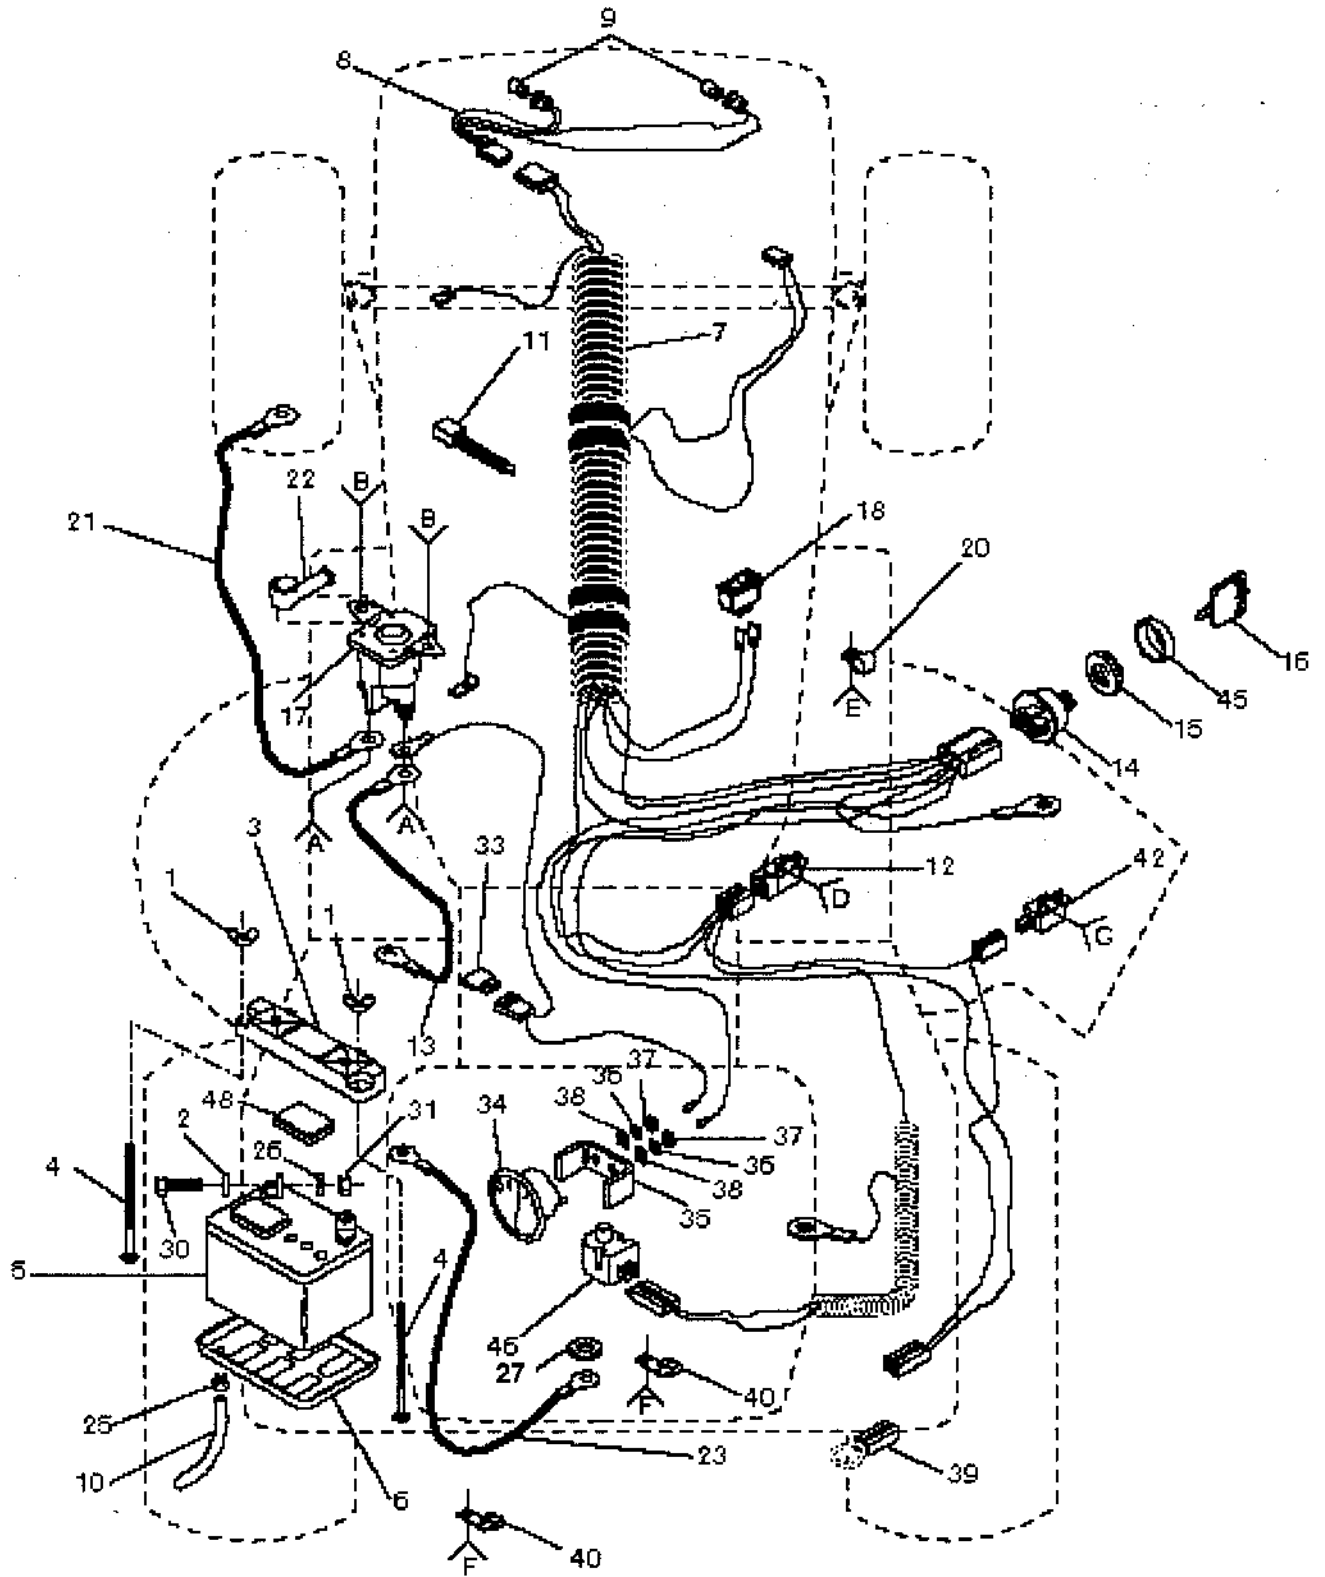

LT 125

H 12538 C

Ride Mower

REPAIR PARTS

12.5 HP 38" RIDING LAWN TRACTOR -- MODEL NO. LT125
ELECTRICAL

H 12538C

REPAIR PARTS

12.5 HP 38" RIDING LAWN TRACTOR -- MODEL NO. LT125

NOTE: All component dimensions given in U.S. inches.
1 inch = 25.4 mm

REPAIR PARTS

12.5 HP 38" RIDING LAWN TRACTOR -- MODEL NO. LT125

ENCLOSURES

H12538C

REPAIR PARTS

12.5 HP 38" RIDING LAWN TRACTOR -- MODEL NO. LT125