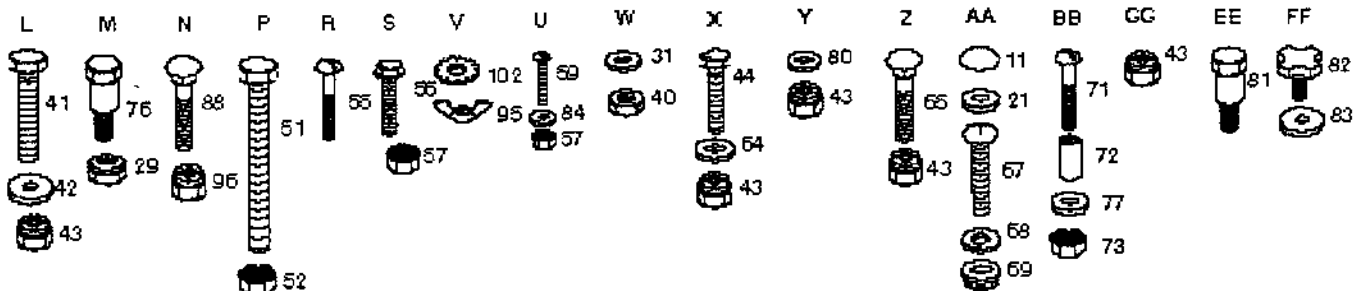

KEY NO.	PART NO.	DESCRIPTION	KEY NO.	PART NO.	DESCRIPTION
1	810040400	Washer, Lock 1/4	55	817431008	Screw, Hex Head Self Tapping #10-16 x 1/2 Type B
2	873510400	Nut, Hex Keps 1/4-20	56	874780512	Bolt, Hex 5/16-18 x 3/4 Gr. 5
3	532124905	Panel, Side L.H.	57	873510500	Nut, Keps 5/16-18
4	532124948	Plate, Dashboard	58	532105509	Bracket Assembly, Fender
5	532124182	Dashboard	59	874180512	Screw, Truss Hd. 5/16-18 x 3/4
6	532104783	Dash, Lower	62	532121441	Guide, Belt, Lower, Engine, Pulley, R.H.
7	532127321	Grill Assembly	63	532121794	Cover, Access
8	532106965	Plate, Support, Battery	64	819132012	Washer 13/32 x 1-1/4 x 12 Ga.
9	532104786	Support Assembly, Dash	65	872140606	Bolt, Carriage 3/8-16 x 3/4
10	532104915	Foam, Strip	66	582108256	Pad, Footrest
11	532110356	Cap, Snap	67	874191008	Screw, Cross Recess Pan Hd. Mach. #10 - 24 x 1/2
12	532106784	Strap Assembly, Hinge, Rear	68	810071000	Washer, Lock #10
13	532104618	Strap Assembly, Hinge, Front	69	532125004	Nut, Weld
14	532125007	Hood	70	532109808	Latch, Hood
15	532124250	Lens, L.H.	71	874981020	Screw, Machine Cross Recess #10 - 24 x 1 - 1/4
16	532124251	Lens, R.H.	72	532007206	Spacer, Split #10 x 3/4
17	532121610	Bracket Assembly Frame Pivot L.H.	73	873731000	Nut, Keps #10 - 24
18	532127324	Grill	74	532105511	Strap Assembly, Fender
19	532126025	Support, Grill Assembly	75	532126656	Bracket, Pivot, Seat
20	532110852	Bracket Assembly Frame Pivot R.H.	76	532105529	Bolt, Shoulder
21	532110357	Washer, Snap Cap	77	819070818	Washer 7/32 x 1/2 x 18 Ga.
22	532125063	Panel, Side, R.H.	79	532124996	Clip, Fuel Line
23	532106976	Panel, Dash, R.H.	80	819131614	Washer 13/32 x 1 x 14 Ga.
24	532124914	Footrest, R.H.	81	532127018	Bolt, Shoulder 5/16 x 18 UNC x .62
25	532127213	Chassis	82	532120068	Knob - 1/2
26	532121306	Drawbar	83	819171912	Washer 17/32 x 13/16 x 12 Ga.
27	532109665	Panel, Dash, L.H.	84	819111116	Washer 11/32 x 11/16 x 16 Ga.
28	532124899	Footrest, L.H.	88	872170410	Bolt Carriage 1/4 - 20 x 1-1/4
29	873680500	Nut, Crownlock 5/16-18	90	532121251	Foam Strip
30	532124800	Saddle	91	532121250	Spring
31	819091216	Washer 9/32 x 3/4 x 16 Ga.	92	532121249	Spacer
32	532121440	Guide, Bell, Lower, Engine Pulley, L.H.	93	532121246	Bracket, Switch Mount
33	532124720	Bushing, Steering	94	532121248	Snap Bushing
34	532106202	Reflector, Taillight	95	873490400	Wing Nut 1/4-20
36	532124185	Seat	96	532123976	Nut, Hex Large Flange Lock
37	532124892	Fender	102	811030400	Washer, Lock, Int./Ext. 1/4
39	532124181	Spring, Seat	--	532124480	Decal, Hood L.H.
40	873220400	Nut, Hex 1/4-20	--	532124481	Decal, Hood, R.H.
41	874760612	Bolt, Hex 3/8-16 x 3/4	--	532124484	Decal, Rear Fender
42	819131312	Washer 13/32 x 13/16 x 12 Ga.	--	532120822	Decal, Operating Instructions, Front Fender
43	873680600	Nut, Crownlock 3/8-16	--	532101892	Decal, Clutch/Brake, Under Footrest
44	874760616	Bolt, Hex 3/8-16 x 1	--	532109821	Decal, Dash
46	532121235	Spacer	--	532109199	Decal, V - Belt Ground Drive, Footrest
47	817490612	Screw, Hex Washer Hd. Thd. Rolling 3/8-16 x 3/4 Type TT	--	532127481	Decal, Side Panel
48	874760440	Bolt, Hex Fin. 1/4-20 x 2-1/2	--	532124483	Decal, Grill
49	532123481	Bolt, Shoulder 1/4-20			
50	873680400	Nut, Crownlock 1/4-20			
51	874760620	Bolt, Hex 3/8-16 x 1-1/4			
52	873510600	Nut, Keps 3/8-16			
53	817490608	Screw, Hex Washer Hd. Thd. Forming 3/8-16 x 1/2 Type TT			
54	532124294	Pan, Seat