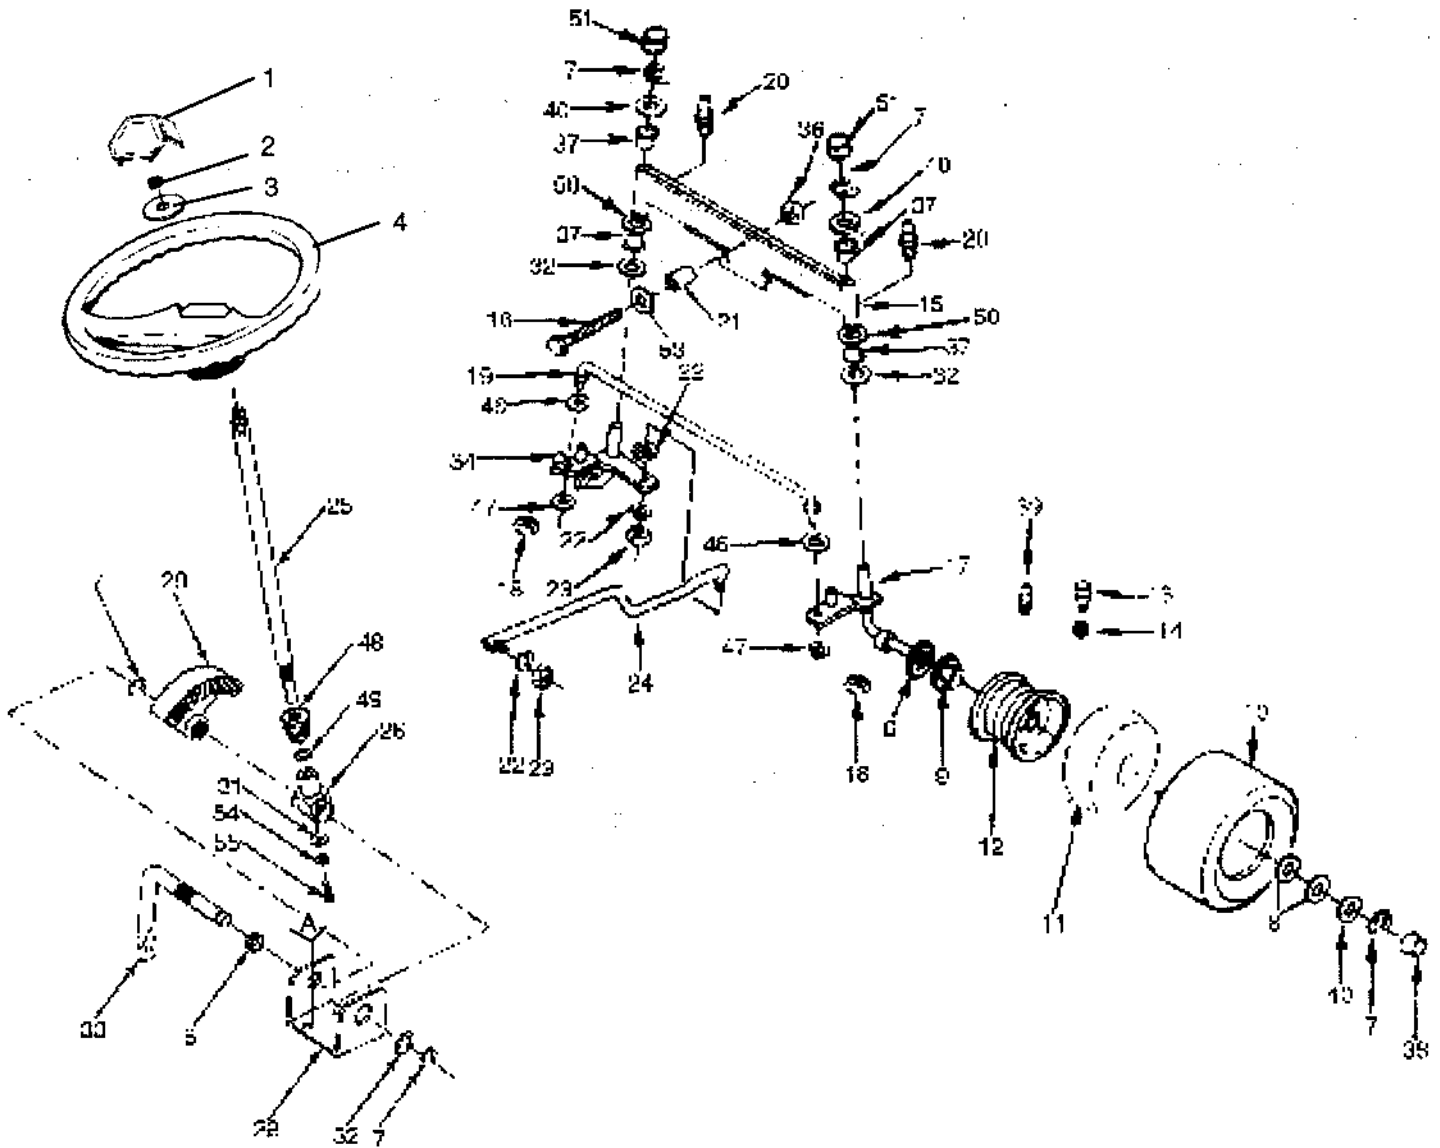

REPAIR PARTS

12.5 HP 38" RIDING LAWN TRACTOR -- MODEL NO. LT125
STEERING, FRONT AXLE AND WHEELS

1712538C

REPAIR PARTS

12.5 HP 38" RIDING LAWN TRACTOR -- MODEL NO. LT125

412538C

STEERING, FRONT AXLE AND WHEELS

KEY NO.	PART NO.	DESCRIPTION	KEY NO.	PART NO.	DESCRIPTION
1	532124416	Insert, Steering Wheel	26	532124035	Support Shaft
2	873940800	Nut, Hex Jam Toplock 1/2-20	28	532124036	Bracket Assembly, Steering
3	532100712	Washer 17/32 x 2-1/4 x .160	29	532124034	Gear, Sector
4	532124415	Steering Wheel	31	532126684	Washer, Shim
5	532110711	Adapter, Steering Wheel	32	532124931	Bearing Thrust
6	532109816	Nyliner, Snap-in	33	532124033	Shaft, Pitman
7	812000029	Ring, Klip	34	532105656	Spindle Assembly, L.H.
8	532121749	Washer 25/32 x 1-1/4 x 16 Ga.	35	817490612	Screw, Hex Washer Hd. Thread Forming Type TT 3/8-16 x 3/4
9	532124959	Bearings, Wheel, Front			
10	532106222	Tire	36	873601000	Nut, Flange 5/8 - 11
11	532059904	Tube, Tire	37	532124937	Bearing
12	532125102	Rim Assembly (Inc. 2 each Key No. 9)	38	532104757	Cap, Axle, Front
13	532065139	Stem, Valve	39	532124957	Grease Fitting
14	532059192	Cap, Valve	40	532121748	Washer 25/32 x 1-5/8 x 16 Ga.
15	532108076	Axle Assembly, Front	46	819111216	Washer 11/32 x 3/4 x 16 Ga.
16	874761060	Bolt, Hex 5/8-11 x 3-3/4	47	810040500	Washer, Lock 1/4
17	532105654	Spindle Assembly, R.H.	48	532124037	Gear, Pinion
18	873810500	Nut, Hex Nylon 5/16-24 UNF	49	532057079	Washer
19	532121321	Tie Rod	50	819272016	Washer 27/32 x -1/4 x 16 Ga.
20	532124836	Fitting, Grease	51	532121232	Spindle Cap
21	532110438	Spacer Bearing, Front Axle	53	819212010	Washer
22	810040600	Lock Washer 3/8	54	810040400	Washer, Lock
23	873610600	Nut, Hex 3/8-24	55	871070410	Screw, Socket Hex
24	532124032	Drag Link			
25	532124042	Shaft, Steering			

NOTE: All component dimensions given in U.S. inches.
1 inch = 25.4 mm