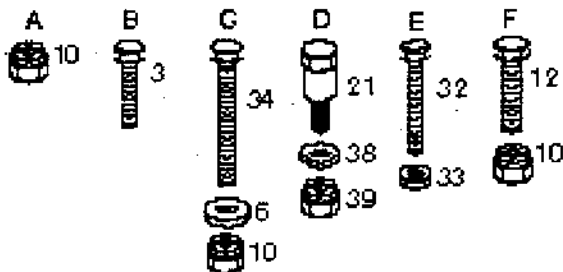

412538C

DRIVE GROUP

KEY NO.	PART NO.	DESCRIPTION	KEY NO.	PART NO.	DESCRIPTION
1	532109070	Keeper, Belt	23	871130720	Bolt, Hex 7/16 - 20 x 1 - 1/4 G8
2	532108236	Bracket, Switch	24	810040700	Washer, Lock
3	817021008	Screw, Tap. Hex Hd. #10 - 24 x 1/2	25	874760644	Bolt, Hex 3/8 - 16 x 2 - 3/4
4	532105730	Keeper, Belt, Engine	26	532124965	Spacer
5	532125907	V-Belt, Drive	27	532106190	Clamp
6	819131312	Washer 13/32 x 13/16 x 12 Ga.	28	532123770	Strap, Locater
8	532106444	Bracket, Bellcrank	29	532123662	Keeper, Belt, L.H.
9	532108451	Rod Assembly, Clutch Primary	30	532123663	Keeper, Belt, R.H.
10	873680600	Nut, Crownlock 3/8 - 16	31	532124961	Spring, Retainer
11	532109728	Bellcrank Assembly	32	874760512	Bolt, Hex 5/16 - 18 x 3/4
12	874760612	Bolt, Hex 3/8 - 16 x 3/4	33	873680500	Locknut 5/16 - 18
14	819171516	Washer 17/32 x 15/16 x 16 Ga.	34	874760616	Bolt, Hex 3/8 - 16 x 1
15	532121599	Arm Assembly, Suspension, L.H.	35	876020412	Pin, Cotter 1/8 x 3/4
16	532124960	Retainer, Spring	36	819131410	Washer, 13/32 x 7/8 x 10 Ga.
17	532123674	Idler, Flat	37	532124898	Clip, Insulated
18	873220800	Nut, Hex 1/2-13	38	532110739	Washer, Spring
19	532106308	Trunnion, Lift Lower	39	873980600	Locknut, Flange 3/8
20	532121598	Arm Assembly, Suspension R.H.	41	532121218	Keeper, Belt, Engine
21	532105848	Bolt, Shoulder 3/8 - 16			
22	532105731	Puiley, Engine			

NOTE: All component dimensions given in U.S. inches.
1 inch = 25.4 mm