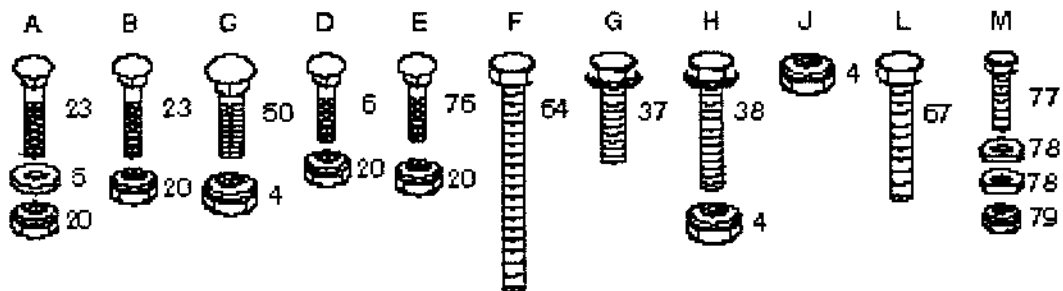

NOTE: All component dimensions given in U.S. inches.
1 inch = 25.4 mm