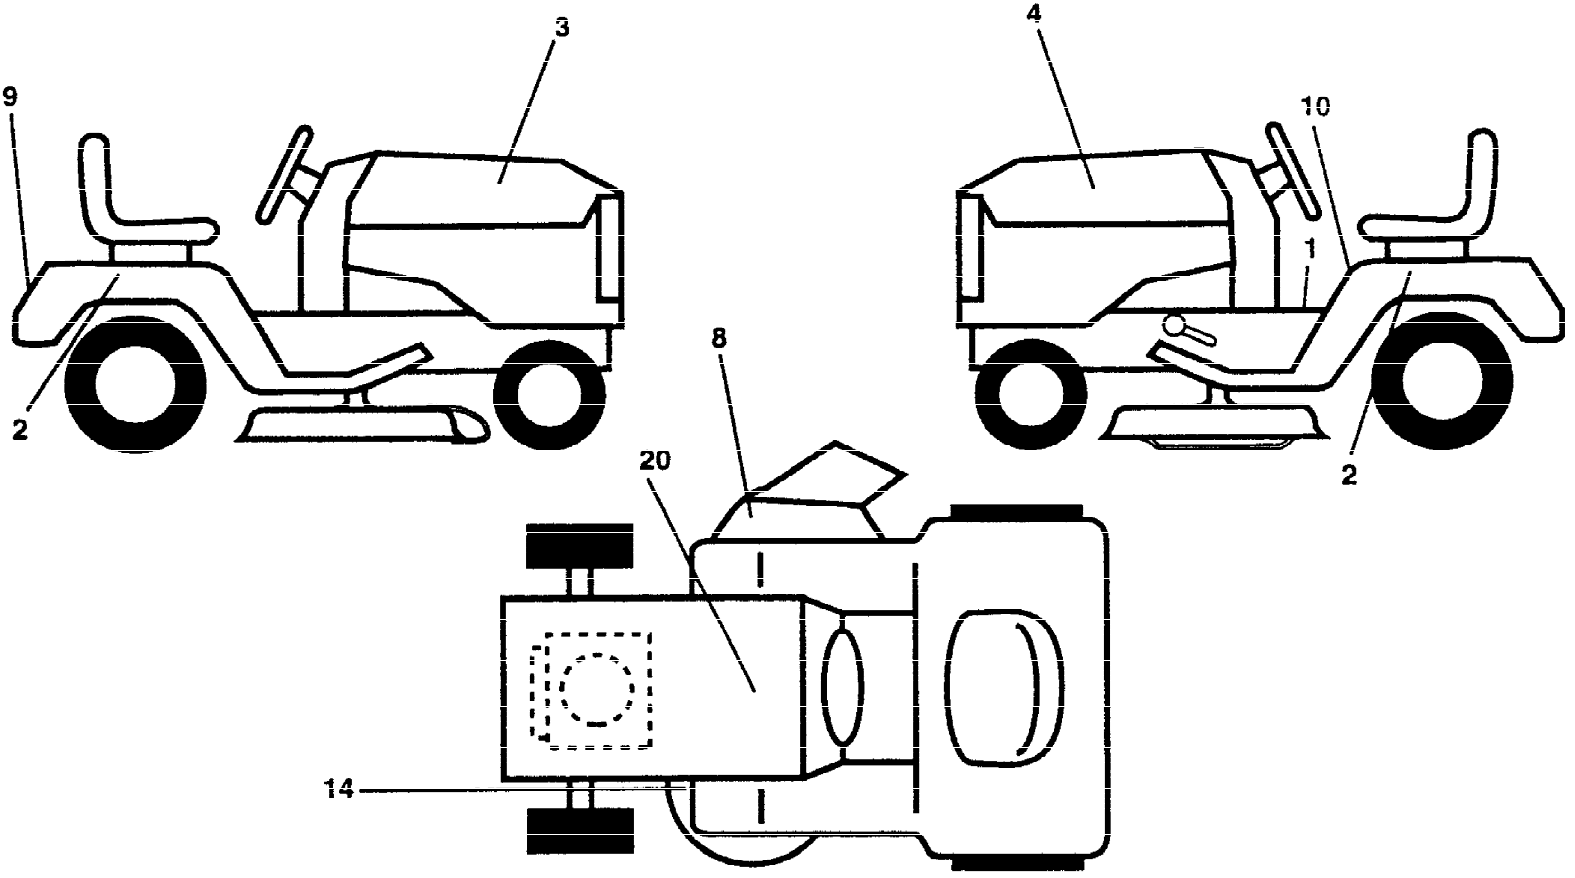

Ref #	Part Number	Qty	Description
1	532157032		Decal Oper Step Thru E/F
2	532157007		Decal Fender Auto Husq. Radius
3	532150728		Decal Hood LH
4	532150727		Decal Hood RH
8	532137259		Decal Warning
9	532150617		Decal Fender Husq
10	532157140		Decal Fender Danger E/F
14	532139346		Decal V-Belt Schematic
20	532145005		Decal Bat Dan/Psn
	532142341		Decal Drawbar Cntrl Mvt Hyd Lt
	532154515		Pad Footrest LH STILT
	532154516		Pad Footrest RH STILT
	532138311		Decal Handle Lft Height Adjust
	532158864		Manual Owner's (English)
	532158865		Manual Owner's (French)
	LC06		Tire Chains Available accessory not included with tractor
	LSB42		42" Snow Blower Available accessory not included with tractor
	LC05		Wheel Wts (Pair) Available accessory not included with tractor
	C42		Grass Catcher Available accessory not included with tractor
	LBD48		48" Snow Blade Available accessory not included with tractor