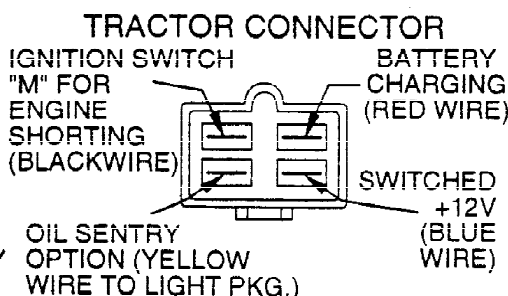

**NOTE**

YOUR TRACTOR IS EQUIPPED WITH A SPECIAL ALTERNATOR SYSTEM. THE LIGHTS ARE NOT CONNECTED TO THE BATTERY, BUT HAVE THEIR OWN ELECTRICAL SOURCE. BECAUSE OF THIS, THE BRIGHTNESS OF THE LIGHTS WILL CHANGE WITH ENGINE SPEED. AT IDLE THE LIGHTS WILL DIM. AS THE ENGINE IS SPEEDED UP, THE LIGHTS WILL BECOME THEIR BRIGHTEST.

**PTO SWITCH**

POSITION	CIRCUIT
OFF	C + G, B + H
ON	C + F, B + E, A + D

**IGNITION SWITCH**

POSITION	CIRCUIT	"MAKE"
OFF	G + M + L	NONE
RUN/LIGHT	B + L	A + Y
RUN	B + L	NONE
START	B + L + S	NONE

**WIRING INSULATED CLIPS**  
**NOTE:** IF WIRING INSULATED CLIPS WERE REMOVED FOR SERVICING OF UNIT, THEY SHOULD BE REPLACED TO PROPERLY SECURE YOUR WIRING.