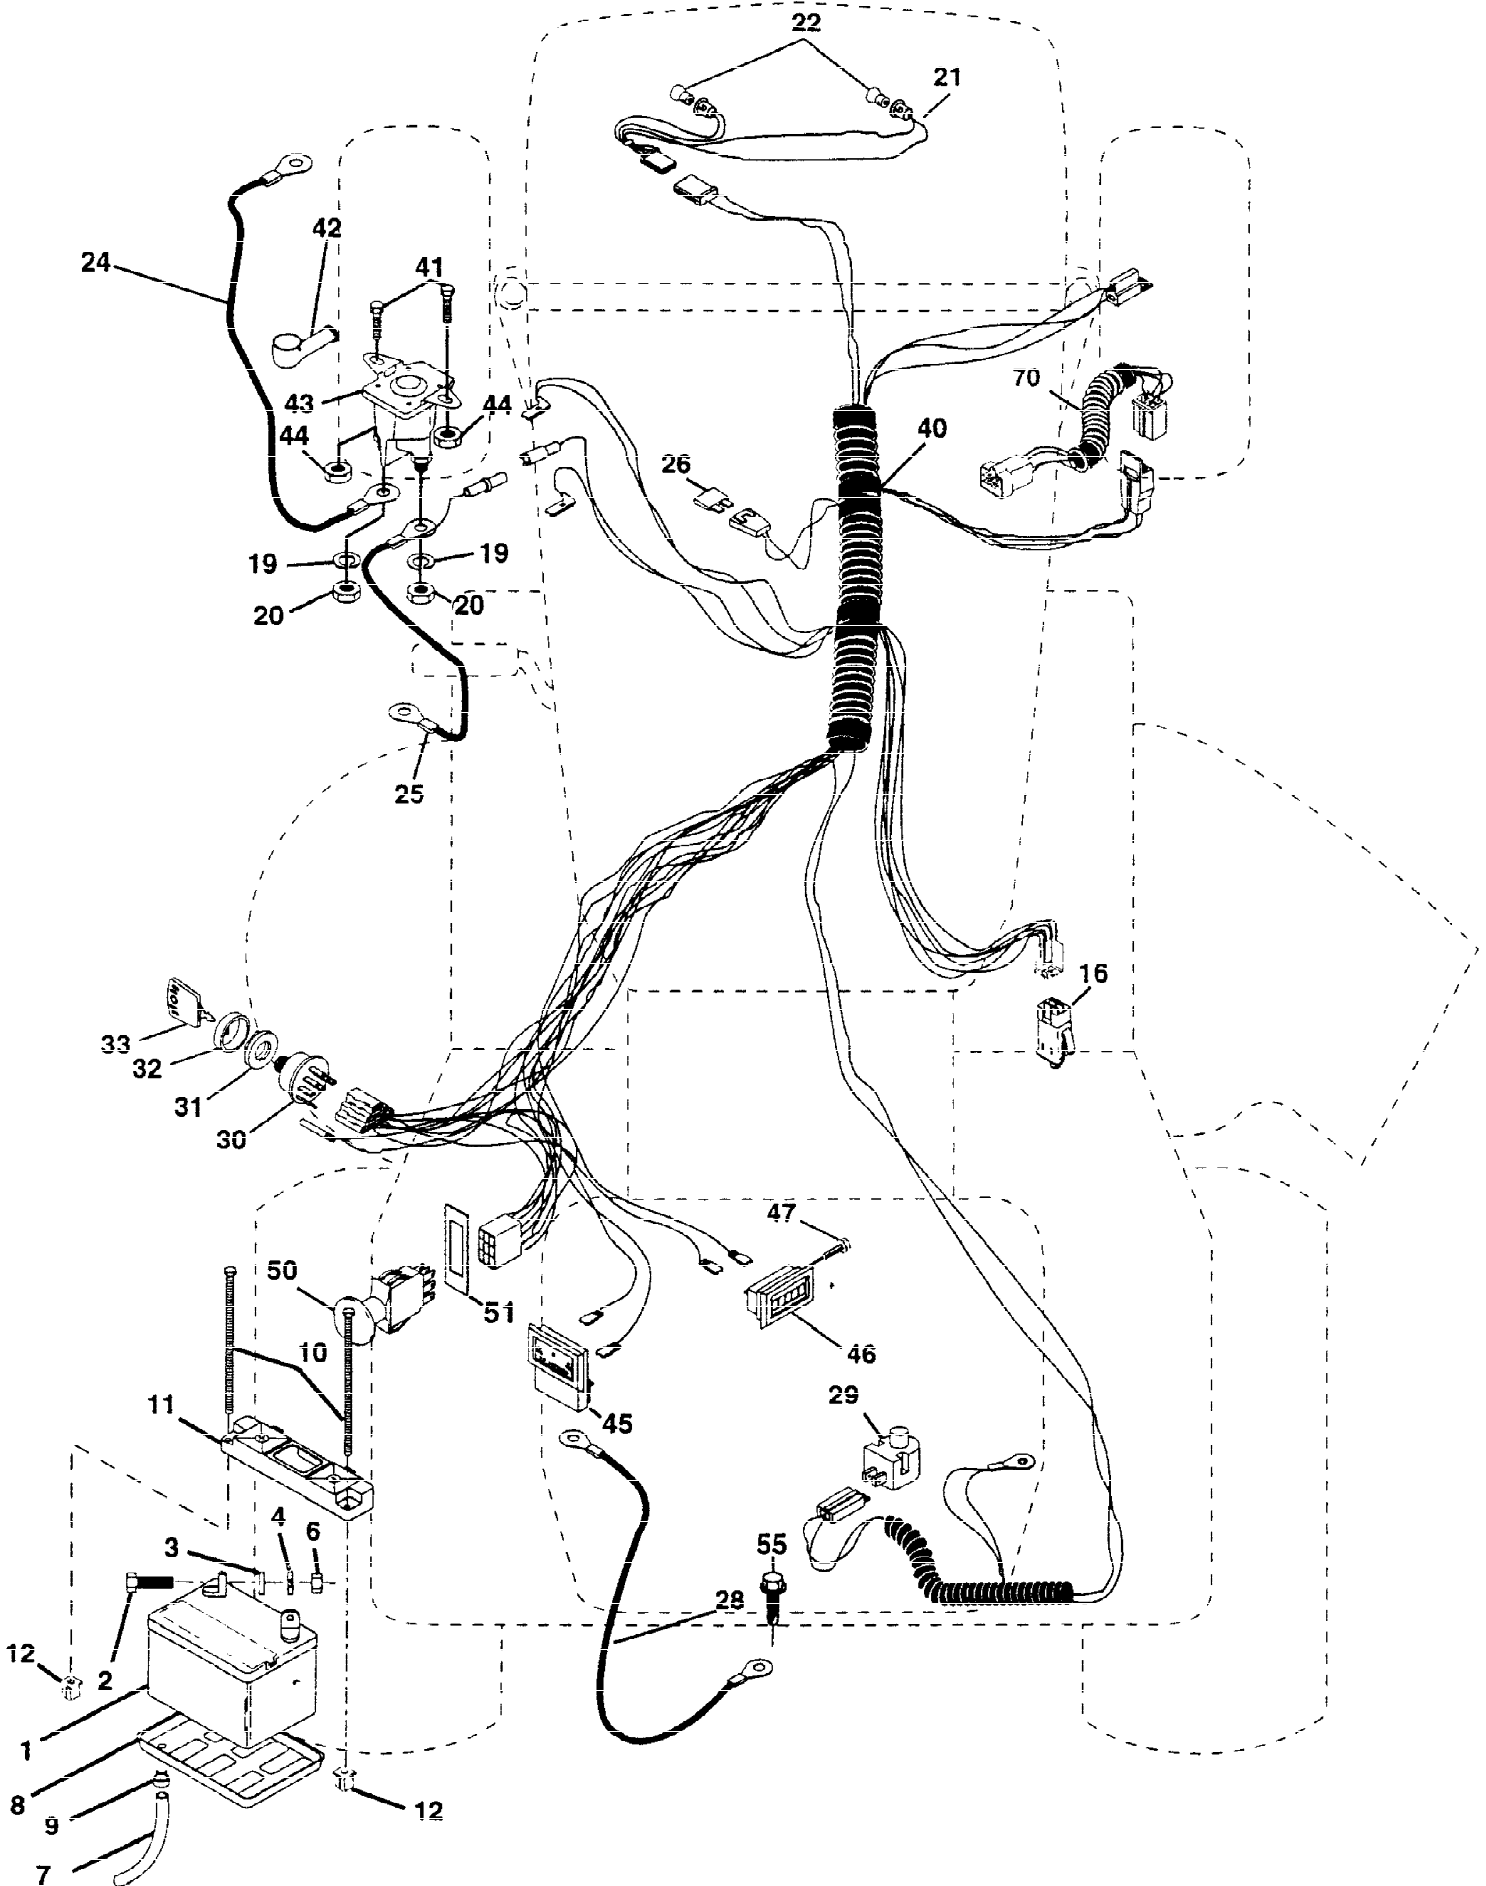

Ref #	Part Number	Qty	Description
1	532144927		Battery 12 Volt 35 AMP
2	874760412		Bolt Hex Hd 1/4-20unc X 3/4
3	819091016		Washer 9/32 X 5/8 X 16 Ga.
4	810040400		Washer Lock Hvy Helical 1/4
6	873220400		Nut Fin Hex 1/4-20 Unc
7	532007697		Tube Plastic 46" Front Battery
8	532124886		Case Battery Mech Hinge
9	532109596		Clamp Hose Olive
10	532145211		Bolt Brt Frt 1/4-20 x 75 Ainc
11	532150109		Holddown Battery Front Mount
12	532145769		Nut Push Nylon 1/4" Battery Frt
16	532153664		Switch Interlock Push-In
19	810090400		Washer Lock 1/4
20	873350400		Nut Jam Hex 1/4-20 Unc
21	532136850		Harness Asm Light W/4152j
22	532004152		Bulb Light #1156
24	532124780		Cable Battery 6 Ga 11" red
25	532146148		Cable Battery 6 Ga 22" red w/16 wire
26	532108824		Fuse 30 AMP Auto Green
28	532145491		Cable Ground 6 Ga 21" black
29	532121305		Switch Plunger Nc Gray
30	532140301		Switch Ign 4 pos w/lights
31	532124211		Nut Ignition
32	532141226		Cover Sw Ignition
33	532122147		Key Ign Modelled Generic
40	532156443		Harness Ign.
41	871110408		Bolt Blk Fin Hex 1/4 - 20 x 1/2
42	532131563		Cover Terminal Red
43	532145673		Solenoid
44	873640400		Nut Keps Hex 1/4-20 Unc
45	532122822		Ammeter Rectangular 15 Amp
46	532110940		Meter Hour
47	817011008		Screw 10-24 x 1/2 Black
50	532154959		Switch PTO 3 PDT Black Delta 96
51	532140405		Ring Retainer PTO
55	817490508		Screw Thdrol 5/16-18 x 1-1/2 Tyt
70	532157540		Harness, Eng.