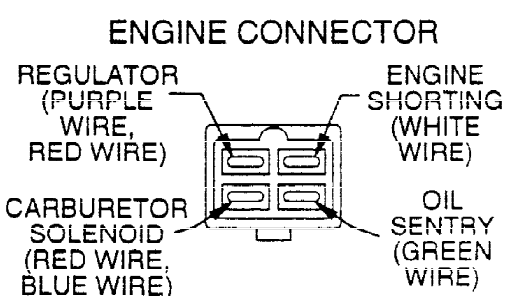

**NOTE**

YOUR TRACTOR IS EQUIPPED WITH A SPECIAL ALTERNATOR SYSTEM. THE LIGHTS ARE NOT CONNECTED TO THE BATTERY, BUT HAVE THEIR OWN ELECTRICAL SOURCE. BECAUSE OF THIS, THE BRIGHTNESS OF THE LIGHTS WILL CHANGE WITH ENGINE SPEED. AT IDLE THE LIGHTS WILL DIM. AS THE ENGINE IS SPEEDED UP, THE LIGHTS WILL BECOME THEIR BRIGHTEST.

**PTO SWITCH**

POSITION	CIRCUIT
OFF	C + G, B + H
ON	C + F, B + E, A + D

**IGNITION SWITCH**

POSITION	CIRCUIT	"MAKE"
OFF	G + M + L	NONE
RUN/LIGHT	B + L	A + Y
RUN	B + L	NONE
START	B + L + S	NONE

**WIRING INSULATED CLIPS**  
**NOTE:** IF WIRING INSULATED CLIPS WERE REMOVED FOR SERVICING OF UNIT, THEY SHOULD BE REPLACED TO PROPERLY SECURE YOUR WIRING.