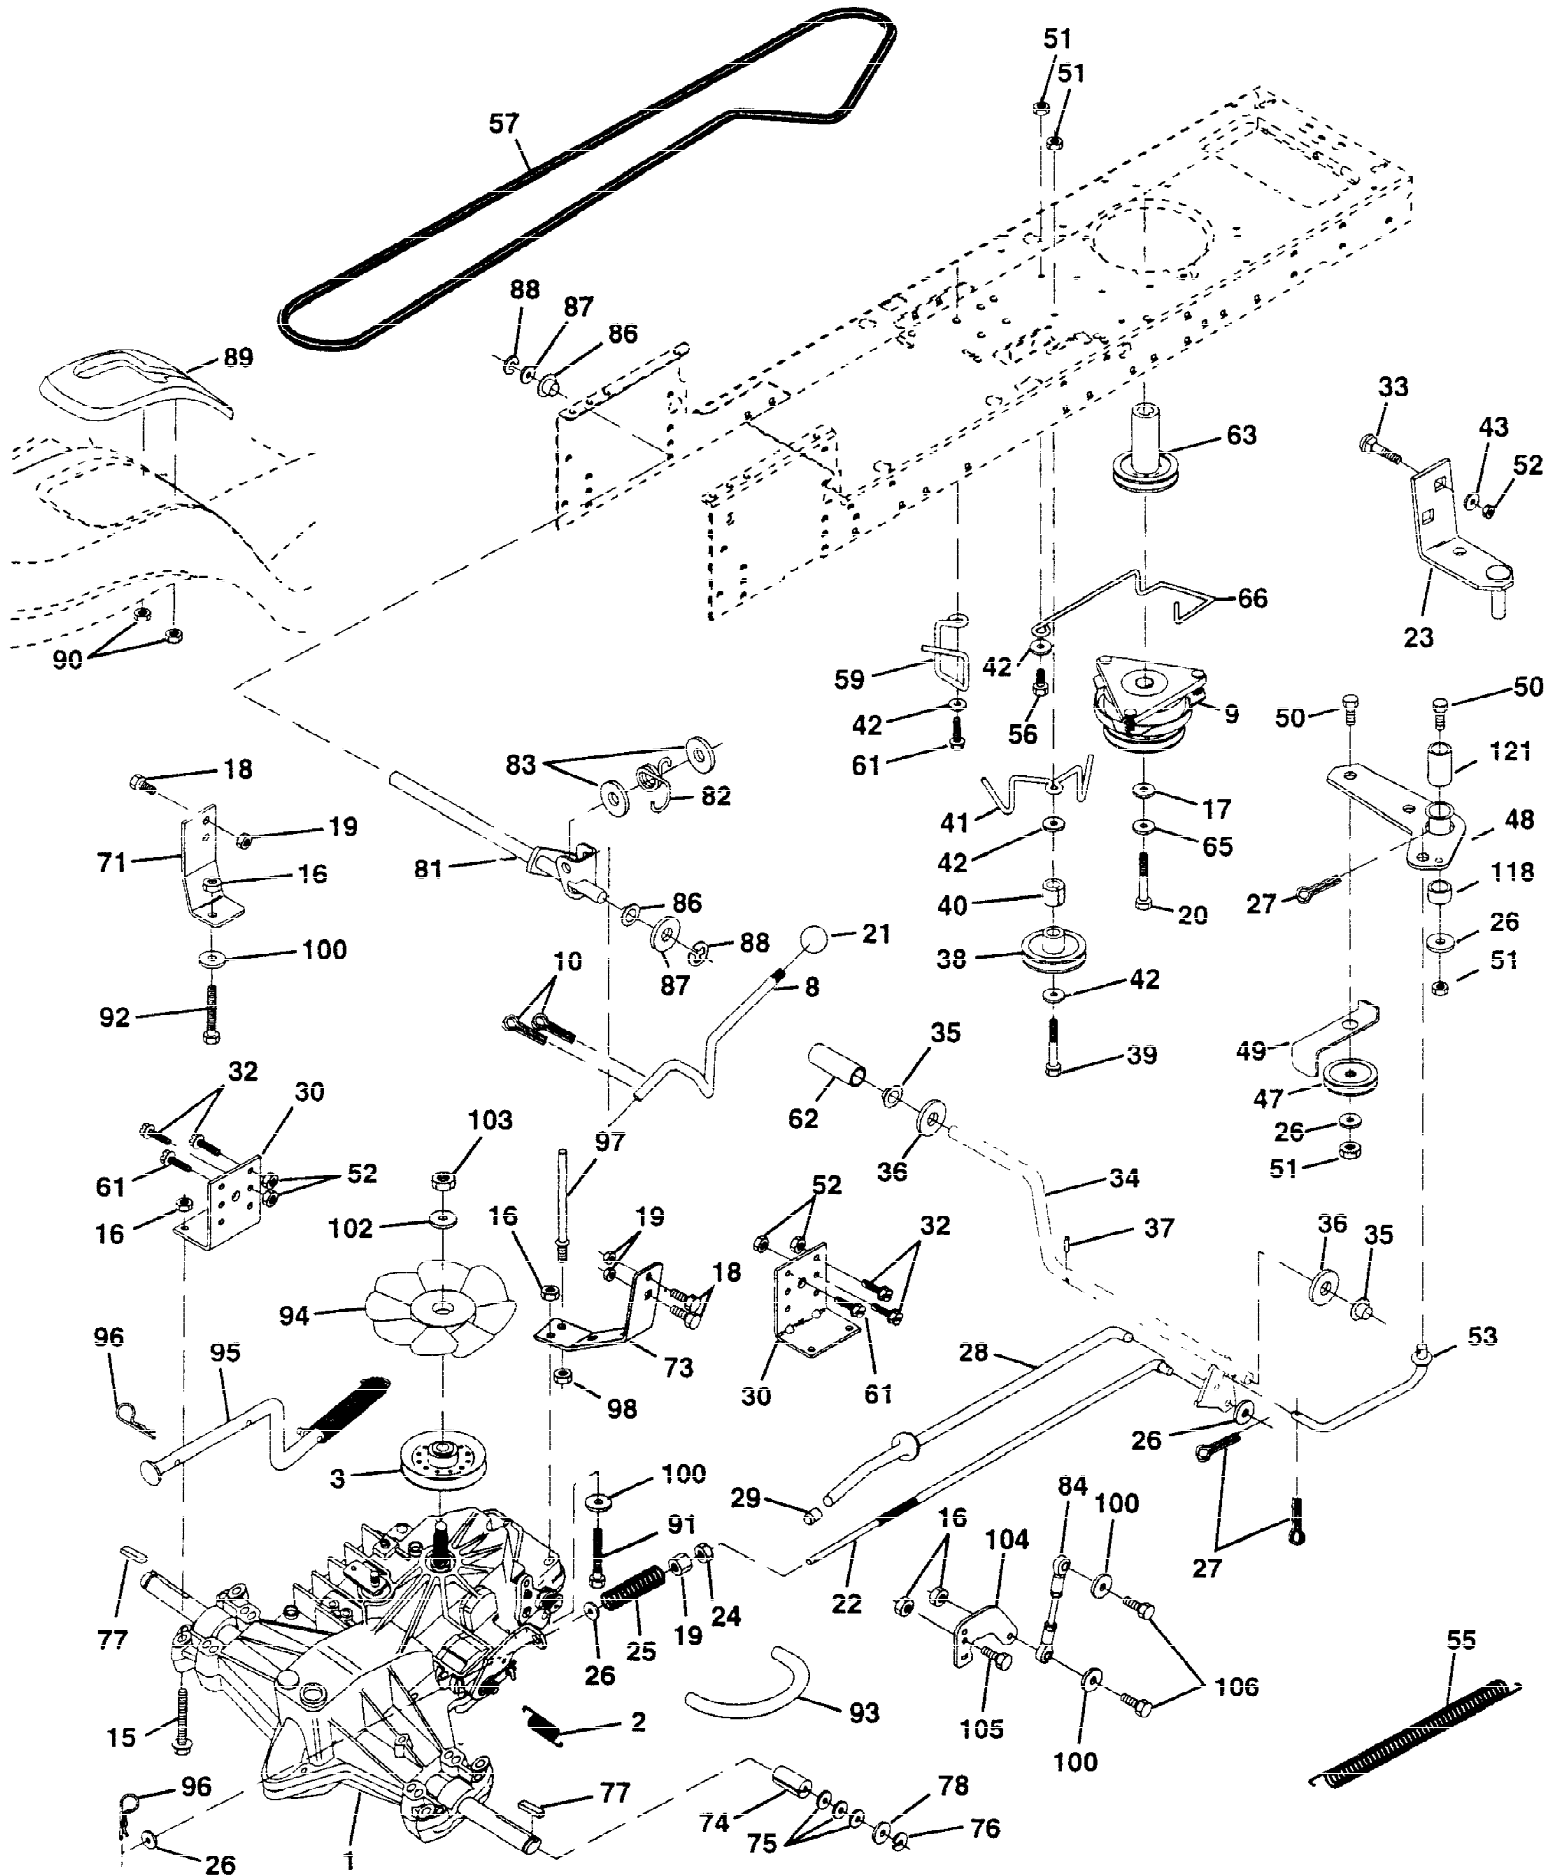

Ref #	Part Number	Qty	Description
1	532150071		Transaxle w/cas Hydro 310-0650
2	532142431		Spring, Return, Brake
3	532143995		Pulley, Transaxle Hydro 750 LT
8	532154792		Rod Shift STLT
9	532137140		Clutch Electric
10	876020416		Pin Cotter 1/8 x 1 CAD
15	874490544		Bolt Hex 5/16-18 Unc Flghd
16	873800500		Nut Lock Hex W/Ins. 5/16-18 Unc P
17	532126197		Washer 1-1/2 OD x 15/32 ID x .250
18	874780616		Bolt Fin Hex 3/8-16 Unc x 1 Gr.5
19	873800600		Nut Lock Hex W/Ins 3/8-16 Unc
20	532150280		Bolt, Hex 7/16-20 x 4-1/4 Ga. 5
21	532140845		Knob Deluxe 1/2-13 UNC BLK/BLK
22	532145627		Rod, Brake Hydro
23	532137141		Bracket Asm Mtg CL
24	873350600		Nut Hex Jam 3/8-16 UNC
25	532106888		Spring, Brake Rod
26	819131316		Washer
27	876020412		Pin Cotter 1/8 x 3/4 CAD.
28	532145204		Rod, Parking Brake
29	532071673		Cap, Parking Brake
30	532130807		Bracket, Transaxle
32	874760512		Bolt Hex Hd 5/16-18 Unc x 3/4
33	872140506		Bolt Carriage 5/16-18 UNC x 3/4
34	532155071		Shaft, Foot Pedal
35	532120183		Bearing, Nylon
36	819211616		Washer
37	532124963		Pin, Roll
38	532123674		Pulley, Idler, Flat
39	874760644		Bolt
40	532124965		Spacer Split
41	532154777		Keeper, Belt Idler
42	819131312		Washer 13/32 x 13/16 x 12 Ga
43	819111012		Washer 11/32 x 5/8 x 12 Ga.
47	532127783		Pulley, Idler, V-Groove Plastic
48	532154604		Bellcrank Assembly
49	532123205		Retainer, Belt Style Spring
50	874760624		Bolt
51	873680600		Nut
52	873680500		Nut Crown Lock 5/16-18
53	532105710		Link, Clutch
55	532105709		Spring, Return, Clutch
56	874760620		Bolt, Fin Hex 3/8-16 UNC x 1 1/4
57	532140294		V-Belt, Ground Drive
59	532140312		Keeper, Center Span
61	817490612		Screw Thdrol. 3/8-16 x 3/4 Ty. TT
62	532123533		Cover, Pedal Premium
63	532140189		Pulley, Engine
65	810040700		Washer Lock Hvy HLCL Spr 7/16
66	532154778		Keeper Belt Engine
73	532156347		Strap Torque Rh Hydro 0650
71	532140158		Strap Torque Lh Hydro 18/20" T
74	532121199		Spacer, Split