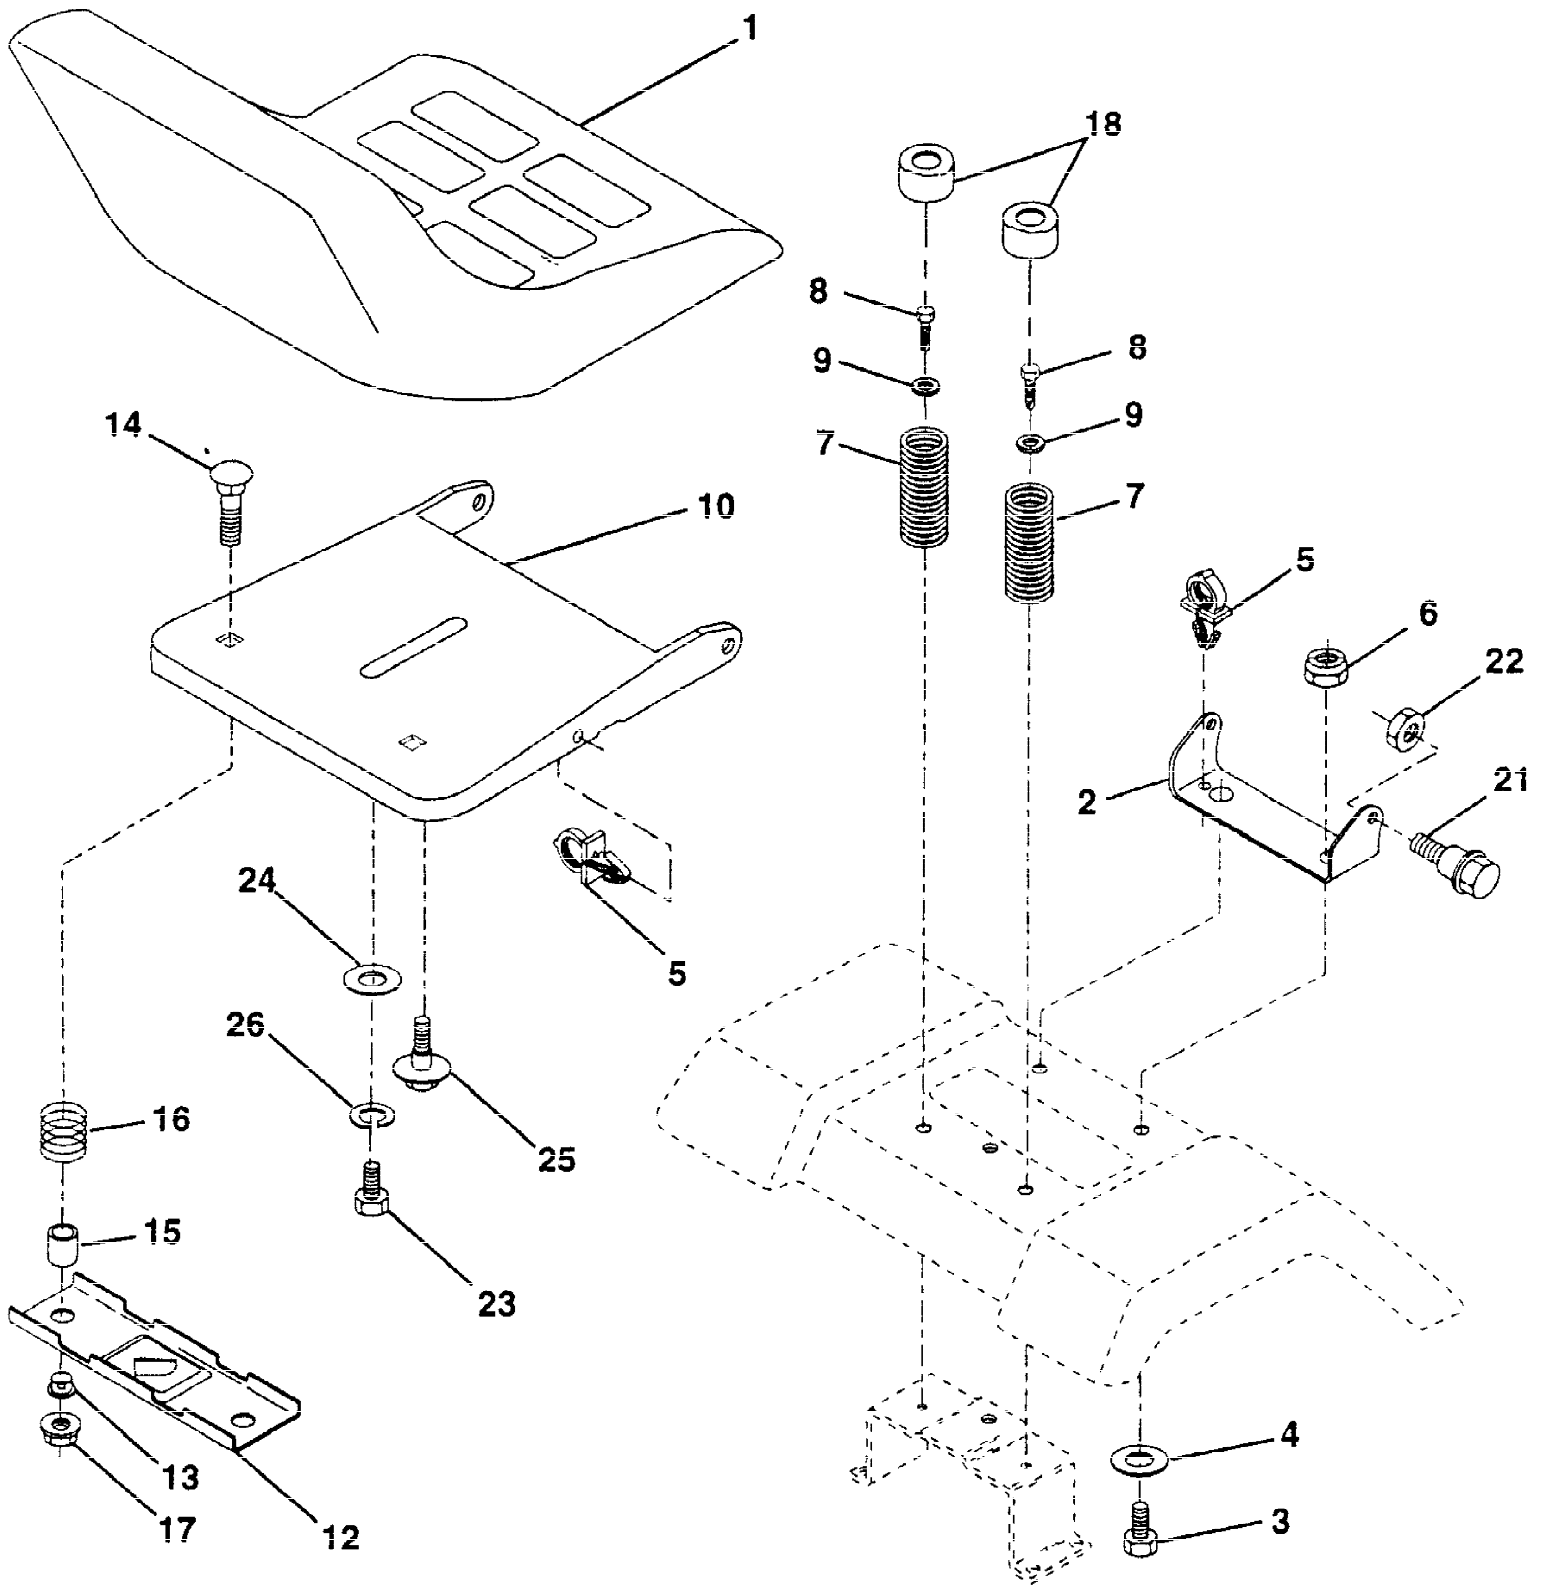

**PTO SWITCH**

POSITION	CIRCUIT
OFF	C + G, B + H
ON	C + F, B + E, A + D

**IGNITION SWITCH**

POSITION	CIRCUIT	"MAKE"
OFF	G + M + L	NONE
RUN/LIGHT	B + L	A + Y
RUN	B + L	NONE
START	B + L + S	NONE

**WIRING INSULATED CLIPS**  
**NOTE:** IF WIRING INSULATED CLIPS WERE REMOVED FOR SERVICING OF UNIT, THEY SHOULD BE REPLACED TO PROPERLY SECURE YOUR WIRING.

Ref #	Part Number	Qty	Description
1	532140840		Seat
2	532140551		Bracket Pivot Seat 8 720
3	874760616		Bolt Fin Hex 3/8-16unc X 1
4	819131610		Washer 13/32 X 1 X 10 Ga
5	532145006		Clip Push-In
6	873800600		Nut Hex w/Ins. 3/8-16 Unc
7	532124181		Spring Seat Cprsn 2 250 Blk Zi
8	817490616		Screw Thdrol 3/8-16 X 1 Ty-tt.
9	819131614		Washer 13/32 X 1 X 14 Ga.
10	532155925		Pan Seat
12	532121246		Bracket Mounting Switch
13	532121248		Bushing Snap Blk Nyl 50 Id
14	872050411		Bolt Rdhd Sqnk 1/4-20x1-3/8
15	532121249		Spacer Split 28 x .88 Zinc
16	532123740		Spring Cprsn Plate
17	532123976		Nut Lock 1/4 Lge Flg Gr 5 Zinc
18	532124238		Cap Spring Seat
21	532153236		Bolt Shoulder 5/16-18 Unc
22	873800500		Nut Hex Lock W/Ins 5/16-18
23	874780814		Bolt, Hex Head, Fin 1/2-13 x 7/8 Grade 5
24	819171912		Washer 17/32 X 1-3/16 X 12 Ga.
25	532127018		Bolt Shoulder 5/16-18 X 62
26	810040800		Washer Lock