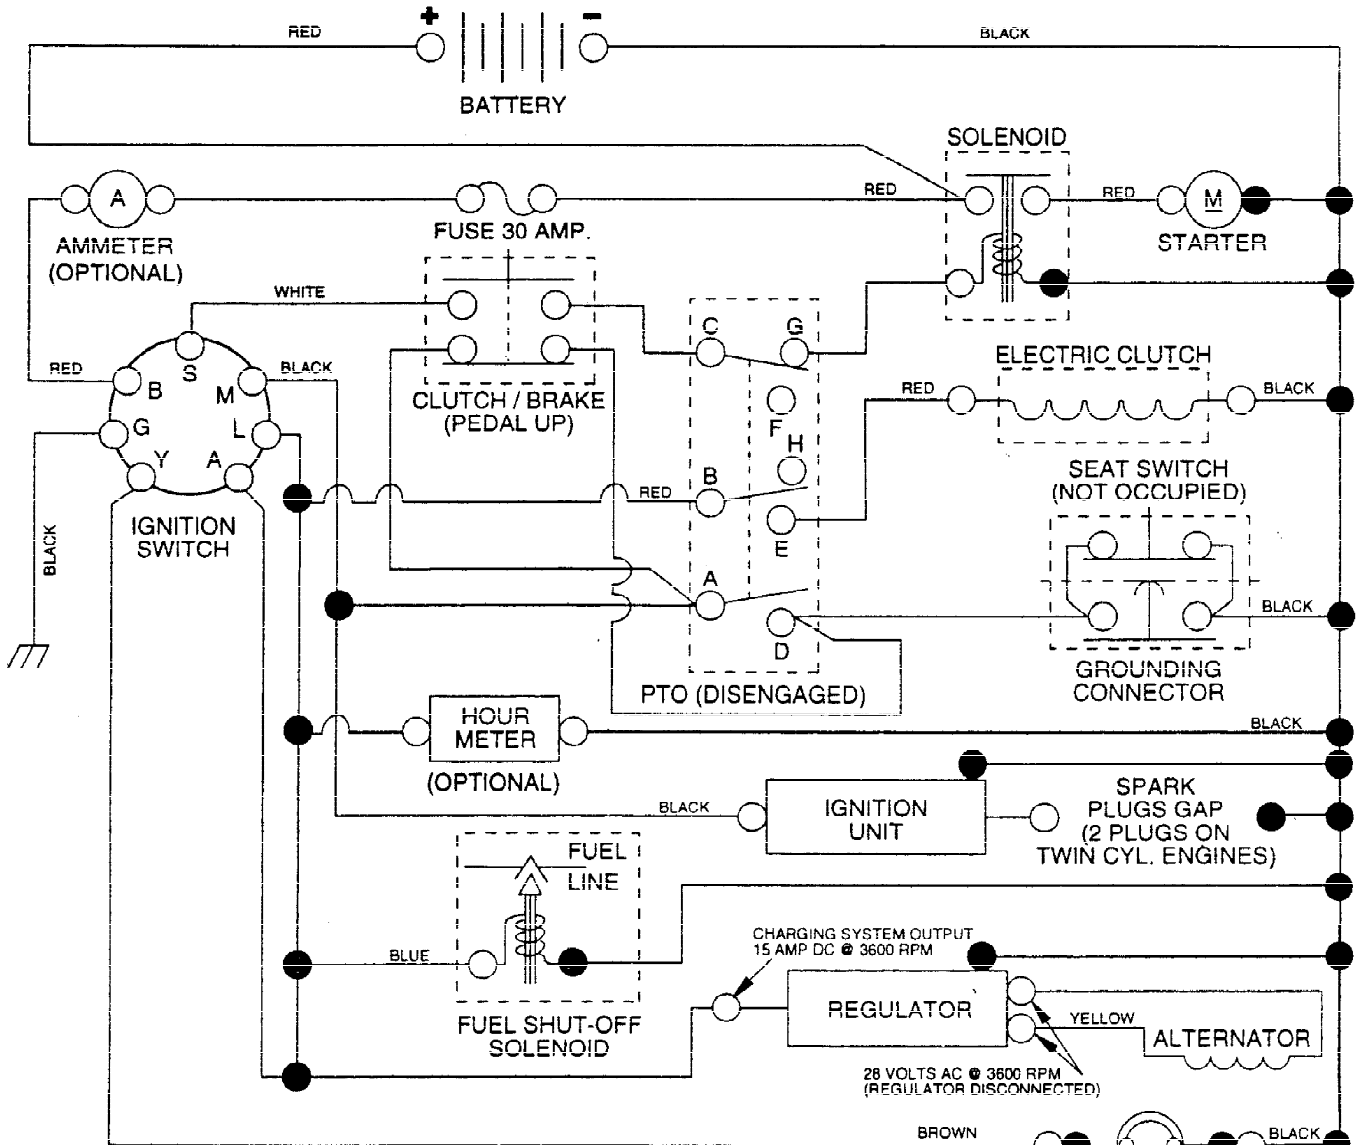

Ref #	Part Number	Qty	Description
1	532136973		Wire Asm Inner W/plunger 17.32
2	532145117		Shaft Asm Lift RH w/Inf
3	532105767		Pin Groove 1 500 Zinc
4	812000002		E Ring #5133-62
5	819211621		Washer 21/32 X 1 X 21 Ga
6	532120183		Bearing Nylon Blk 629 Id
7	532125631		Grip Handle Fluted Blk
8	532124526		Button Plunger Black
10	532122512		Spring Cprsn 3 750 Oiled
11	532139865		Link Lift LH Fixed Length
12	532139866		Link Lift RH Fixed Length
13	532124670		Retainer Spring
15	532127218		Link Front
16	873350800		Nut Jam Hex 1/2-13 Unc
17	532130171		Trunnion Blk Zinc
18	873800800		Nut Lock W/wsh 1/2-13 unc
19	532139868		Arm Suspension Rear
20	532124660		Retainer Spring
23	532110807		Nut Special
24	819131016		Washer 13/32 X 5/8 X 16 Ga
25	532124874		Spring 2-1/8"
26	876020308		Pin Cotter 3/32 X 1/2
27	532126971		Rod Adj Lift Zinc 7.49 Wrk Lg
28	873350600		Nut Hex Jam 3/8-16 Unc
29	532138057		Knob Inf 3/8-16 Unc Blk W/sym
30	532150233		Trunnion Infin Height
31	532140302		Bearing Pvt Lift Spherical
32	873540600		Nut Crownlock 3/8 - 24
36	532155097		Indicator Height STLT
37	532123935		Plug Hole Blk 1.485/1.515 Dia.
38	817490512		Screw Thdrol 5/16-18 x 3/4
40	819112410		Washer 11/32 x 1-1/2 10 Ga.
41	532155098		Scale Ind. Height Blk.
49	532145212		Nut Hex Flange Lock
50	532110452		Nut Push Phos & Oil