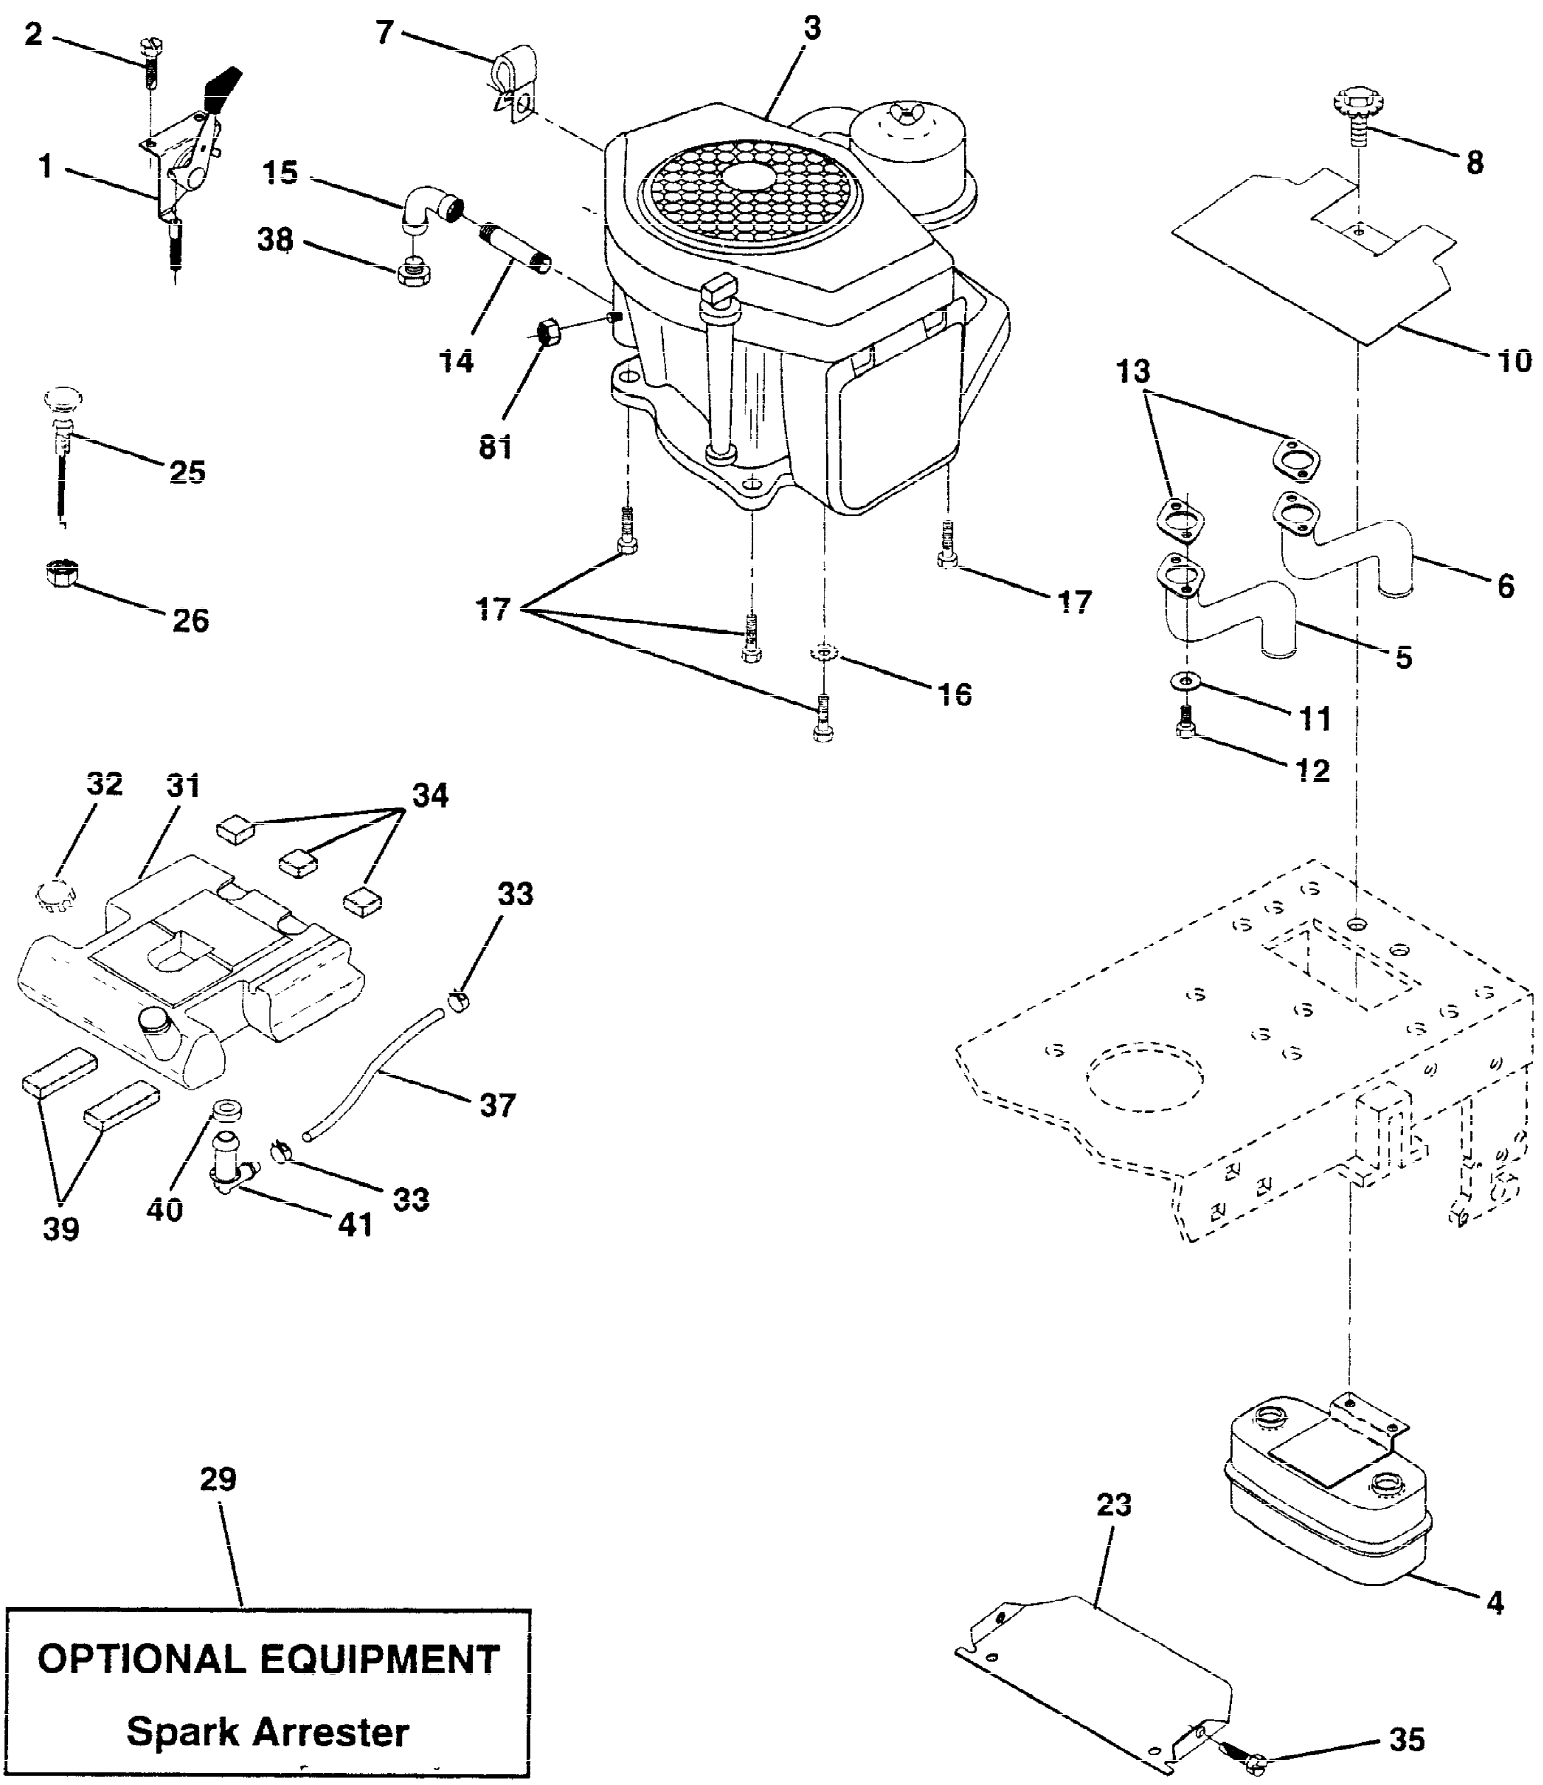

OPTIONAL EQUIPMENT
Spark Arrester

Ref #	Part Number	Qty	Description
1	532155274		Control Throt Flg 180 LH
2	817720410		Screw Hex Thd Cut 1/4-20x5/8 T
3			Engine, Kohler CV18S
4	532149723		Muffler Asm Twin Lo-Tone
5	532146699		Pipe Exhaust CV18/20 LH
6	532146700		Pipe Exhaust CV18/20 RH
7	532124996		Clip, Fuel Line
8	532150176		Bolt 5/16-18unc x 3/4 W/Sems
10	532146629		Shield Heat Muffler CV18/20
11			Washer Lock Hvy Hlcl 1/4 (Order from Engine Manufacturer)
12			Bolt, Fin Hex 1/4-20 x 3/4 (Order from Engine Manufacturer)
13			Muffler Gasket (Order from Engine Manufacturer)
14	813280336		Nipple Pipe 3/8 Npt X 4-1/2"
15	813200300		Elbow Std 90 Degree 3/8-18 Npt
16	811050600		Washer Lock Ext Tooth 3/8
17	817490624		Screw Thdrol 3/8-16 x 1-1/2
23	532156123		Shield Browning
25	532145996		Choke Control 37"
26	873920600		Nut, Keps 3/8-24 Unf
29	532137180		Kit Spark Arrestor (Flat Scm)
31	532153630		Tank Fuel 3 50 Rear
32	532140527		Cap Asm Fuel Top N/Lany Vented
33	532123487		Clamp Hose Blk
35	817490512		Screw Thdrol 5/16-18 x 3/4
34	532106082		Pad, Spacer
37	532124923		Line Fuel 7.5
38			Plug Oil Drain (Order From Engine Manufacturer)
39	532109227		Pad, Idler
40	532124952		Bushing
41	532139277		Stem Tank Fuel
81	532128861		Nut Flange 1/4-20 Starter Nut