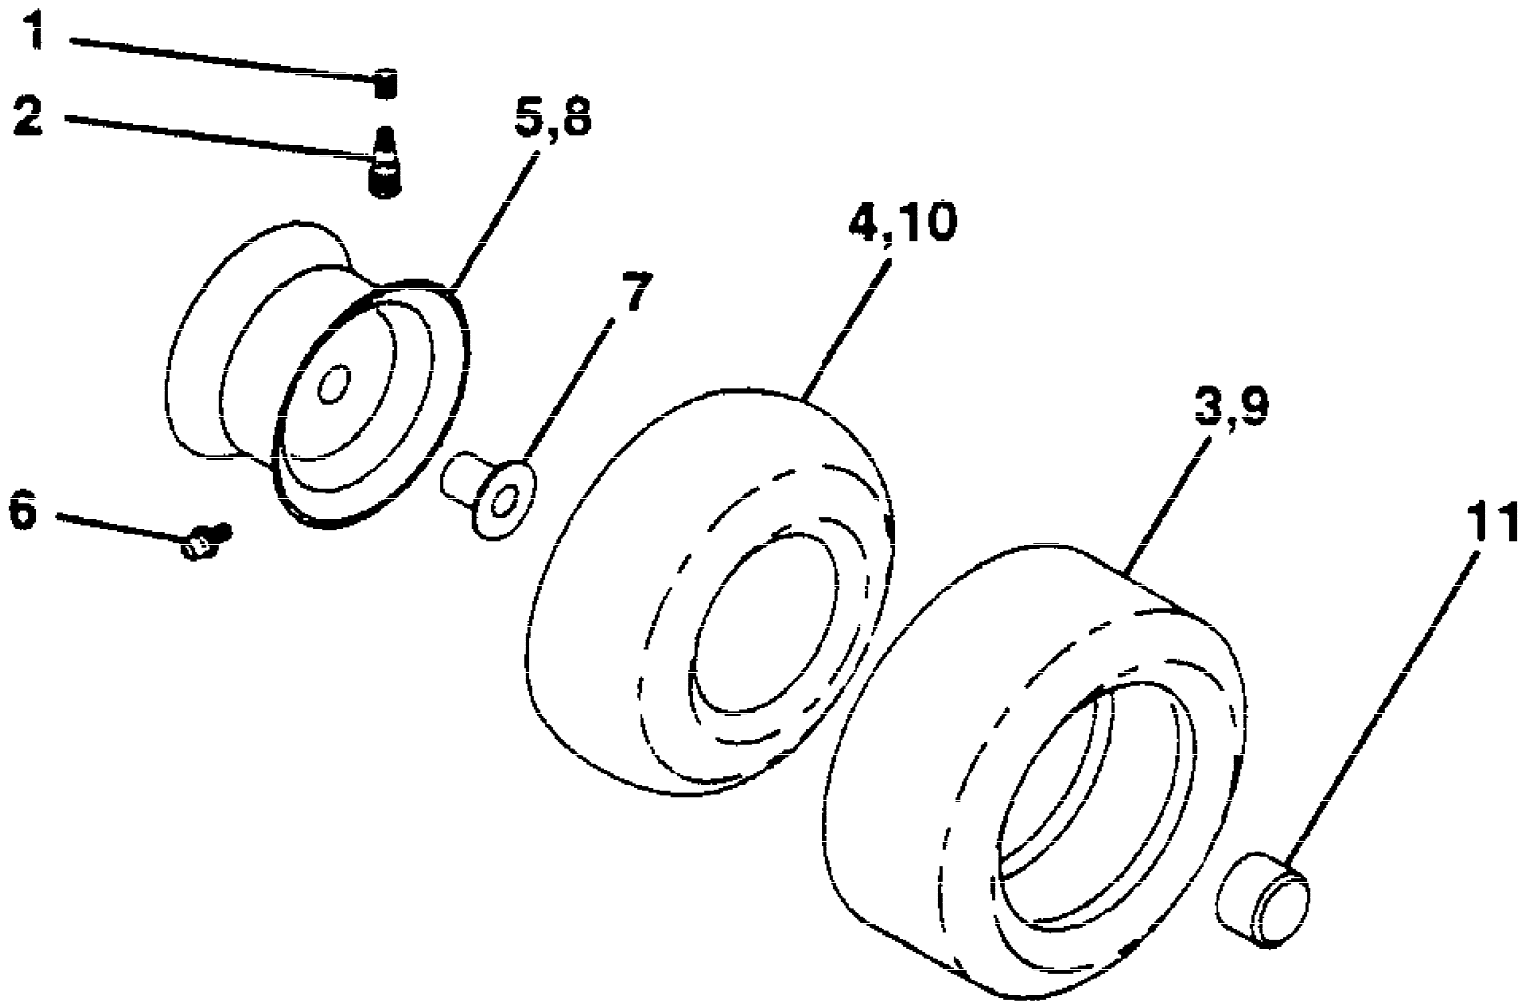

Ref #	Part Number	Qty	Description
1	532059192		Cap Valve Tire
2	532065139		Stem Valve
3	532106222		Tire F Ts 15 X 6 0 - 6 Service
4	532059904		Tube Front (Service Item Only)
5	532138336		Rim Asm 6" front Silver Service
6	532124957		Fitting Grease (Front Wheel Only)
7	532124959		Bearing Flange (Front Wheel Only)
8	532138337		Rim Asm 8" rear Silver Service
9	532122082		Tire R Ts 20x10-8 C Service
10	532124926		Tube Rear (Service Item Only)
11	532104757		Cap Axle Blk 1 50 X 1 00
	532144334		Sealant, Tire (10 oz. Tube)