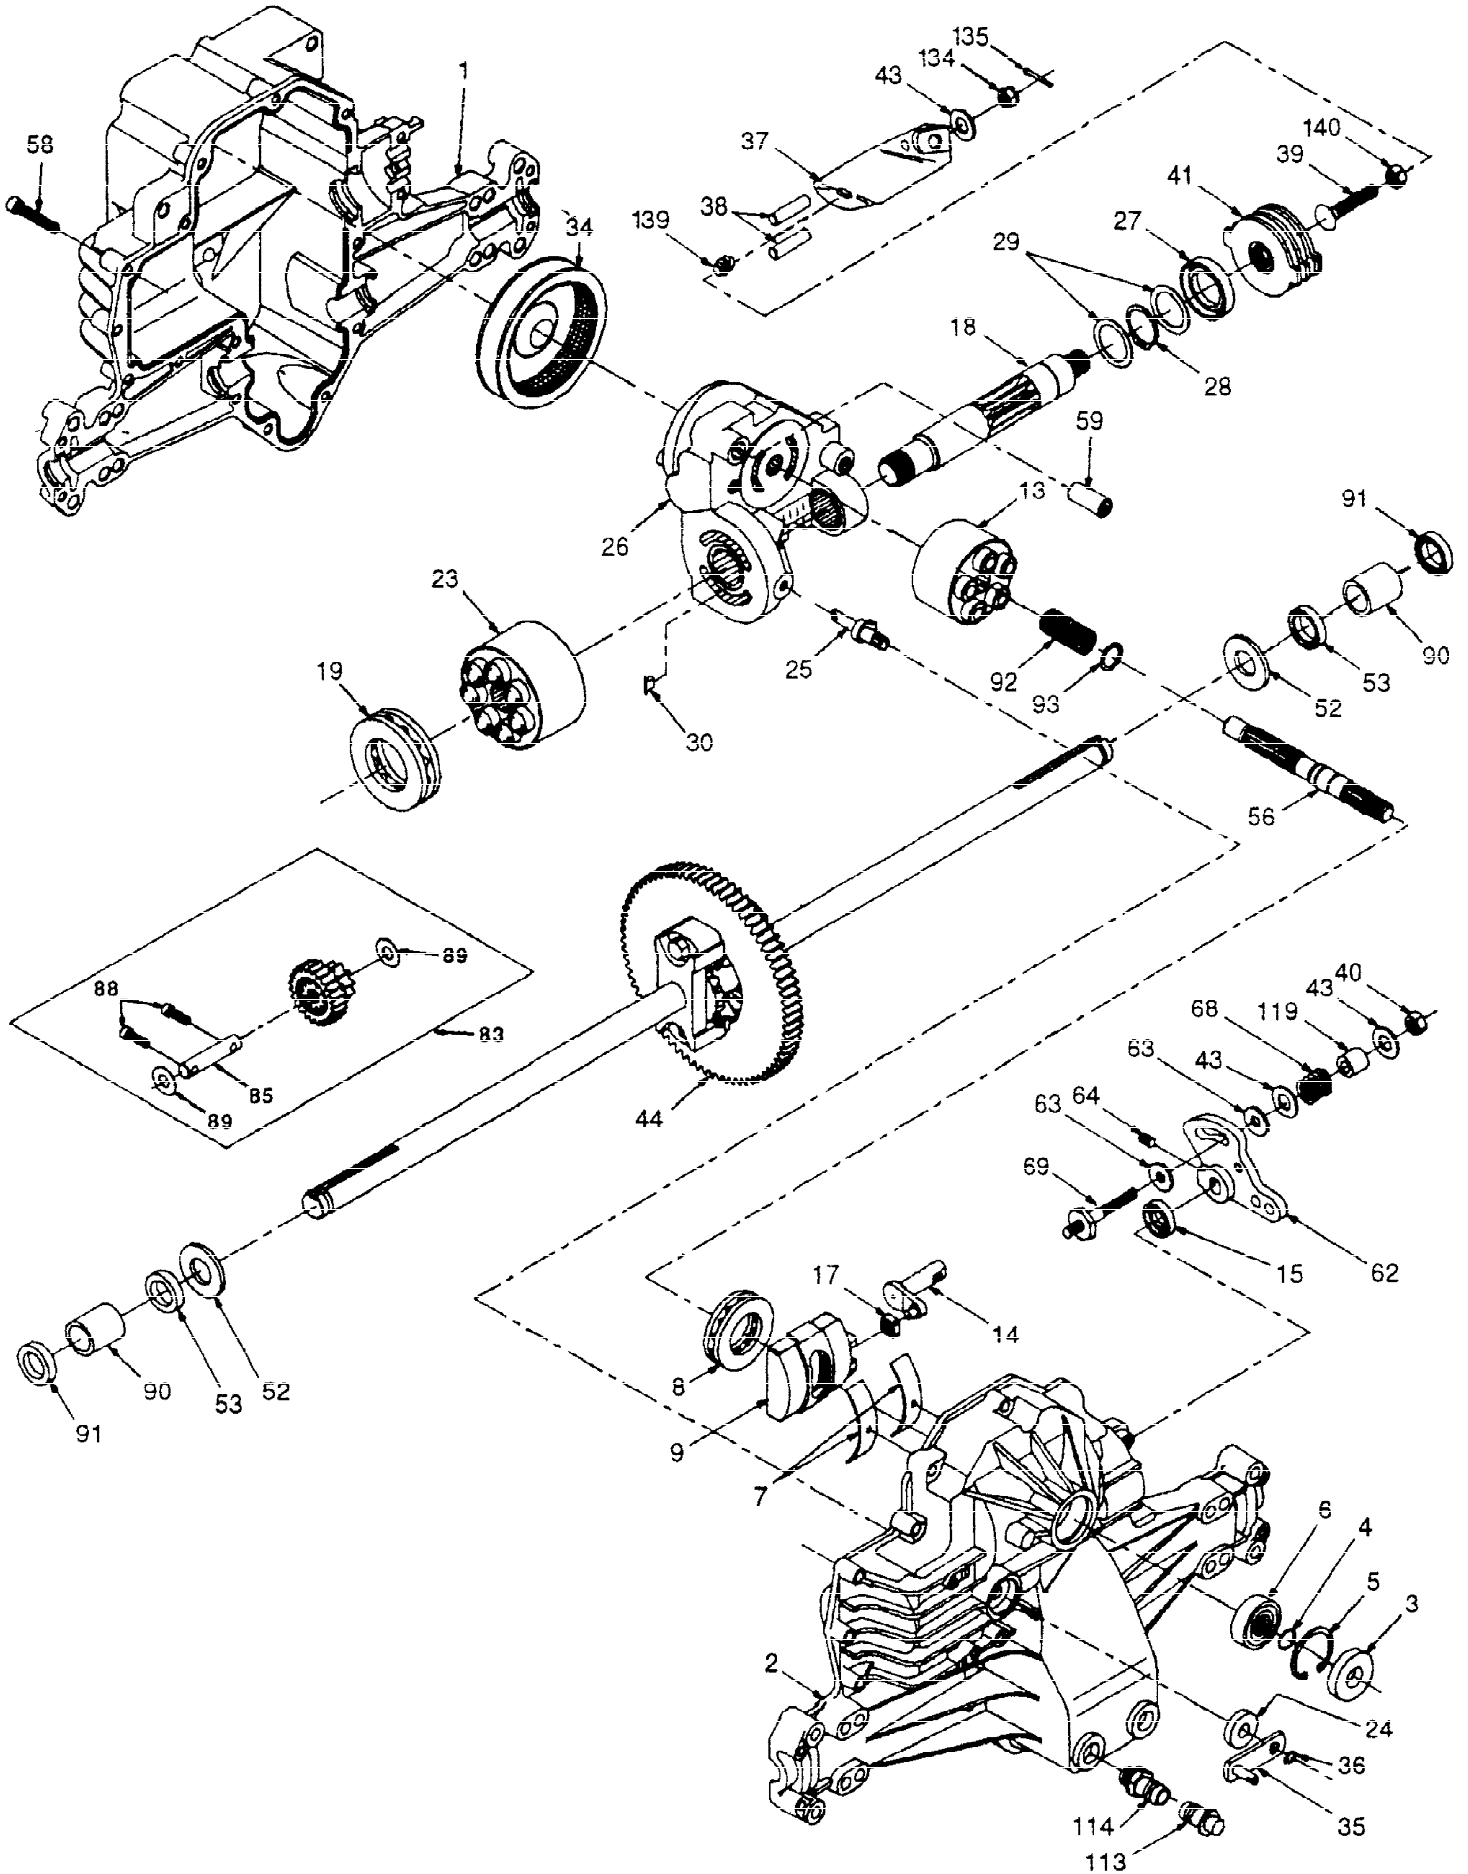

Ref #	Part Number	Qty	Description
1	532142930		Housing, Lower
2	532142931		Assembly, Upper Housing
3	532142932		Seal, Lip
4	532142928		Ring, Wire Retaining
5	532142933		Ring, Retaining
6	532142934		Bearing, Shaft Ball
7	532142935		Bearing, Cradle
8	532150771		Bearing, Thrust 30 x 52 x 13
9	532142937		Swashplate, Variable
13	532142938		Block, Cylinder Assembly
14	532142939		Arm, Trunnion
15	532142940		Seal, Lip
17	532142941		Guide, Slot
18	532150772		Shaft, Motor
19	532150773		Bearing, Thrust 42 x 68 x 16
23	532142944		Block, Cylinder Assembly
24	532142945		Seal, Lip 10 x 25 x 7
25	532142946		Actuator, Bypass
26	532150774		Center Section Assembly Kit
27	532142948		Seal, Lip 26 x 42 x 8
28	532142949		Ring, Retaining
29	532142950		Washer 26 x 35 x 1
30			UNKNOWN
34	532142951		Oil Filter Element
35	532142952		Arm, Bypass
36	532142953		Ring, Retaining
37	532142954		Arm, Actuating
38	532142955		Pin, Actuating
39	532150777		Bolt 5/16-24 x 1-3/4
40	532150778		Locknut, Hex 5/16-24 UNJC
41	532142958		Brake Rotor/Stator Kit
43	532142884		Washer 7/16 x 7/8 x .060
44	532150829		Differential Assembly
52	532142991		Washer 3/4 x 1.5 x .13
53	532142961		Seal .75 x 1.25 x .250
56	532142963		Shaft, Input
58	532142964		Bolt 1 /4-20 x 1.38
59	532142965		Pin .5 OD x .43 ID x .750
62	532142966		Arm, Control
63	532142967		Puck, Dampener
64	532142920		Set Screw
68	532142969		Spring
69	532144610		Stud 5/16-24
83	532142971		Jackshaft Assembly
85	532150806		Jackshaft
88	532142973		Screw, Cap
89	532142974		Washer 7/16 x 1 x 1/2
90	532142975		Sleeve Bearing
91	532142976		Seal, Wiper
92	532142977		Spring, Block
93	532142978		Washer, Block Thrust
113	532142917		Cap, Vent Assembly
114	532142918		Fitting, O-Ring Assembly