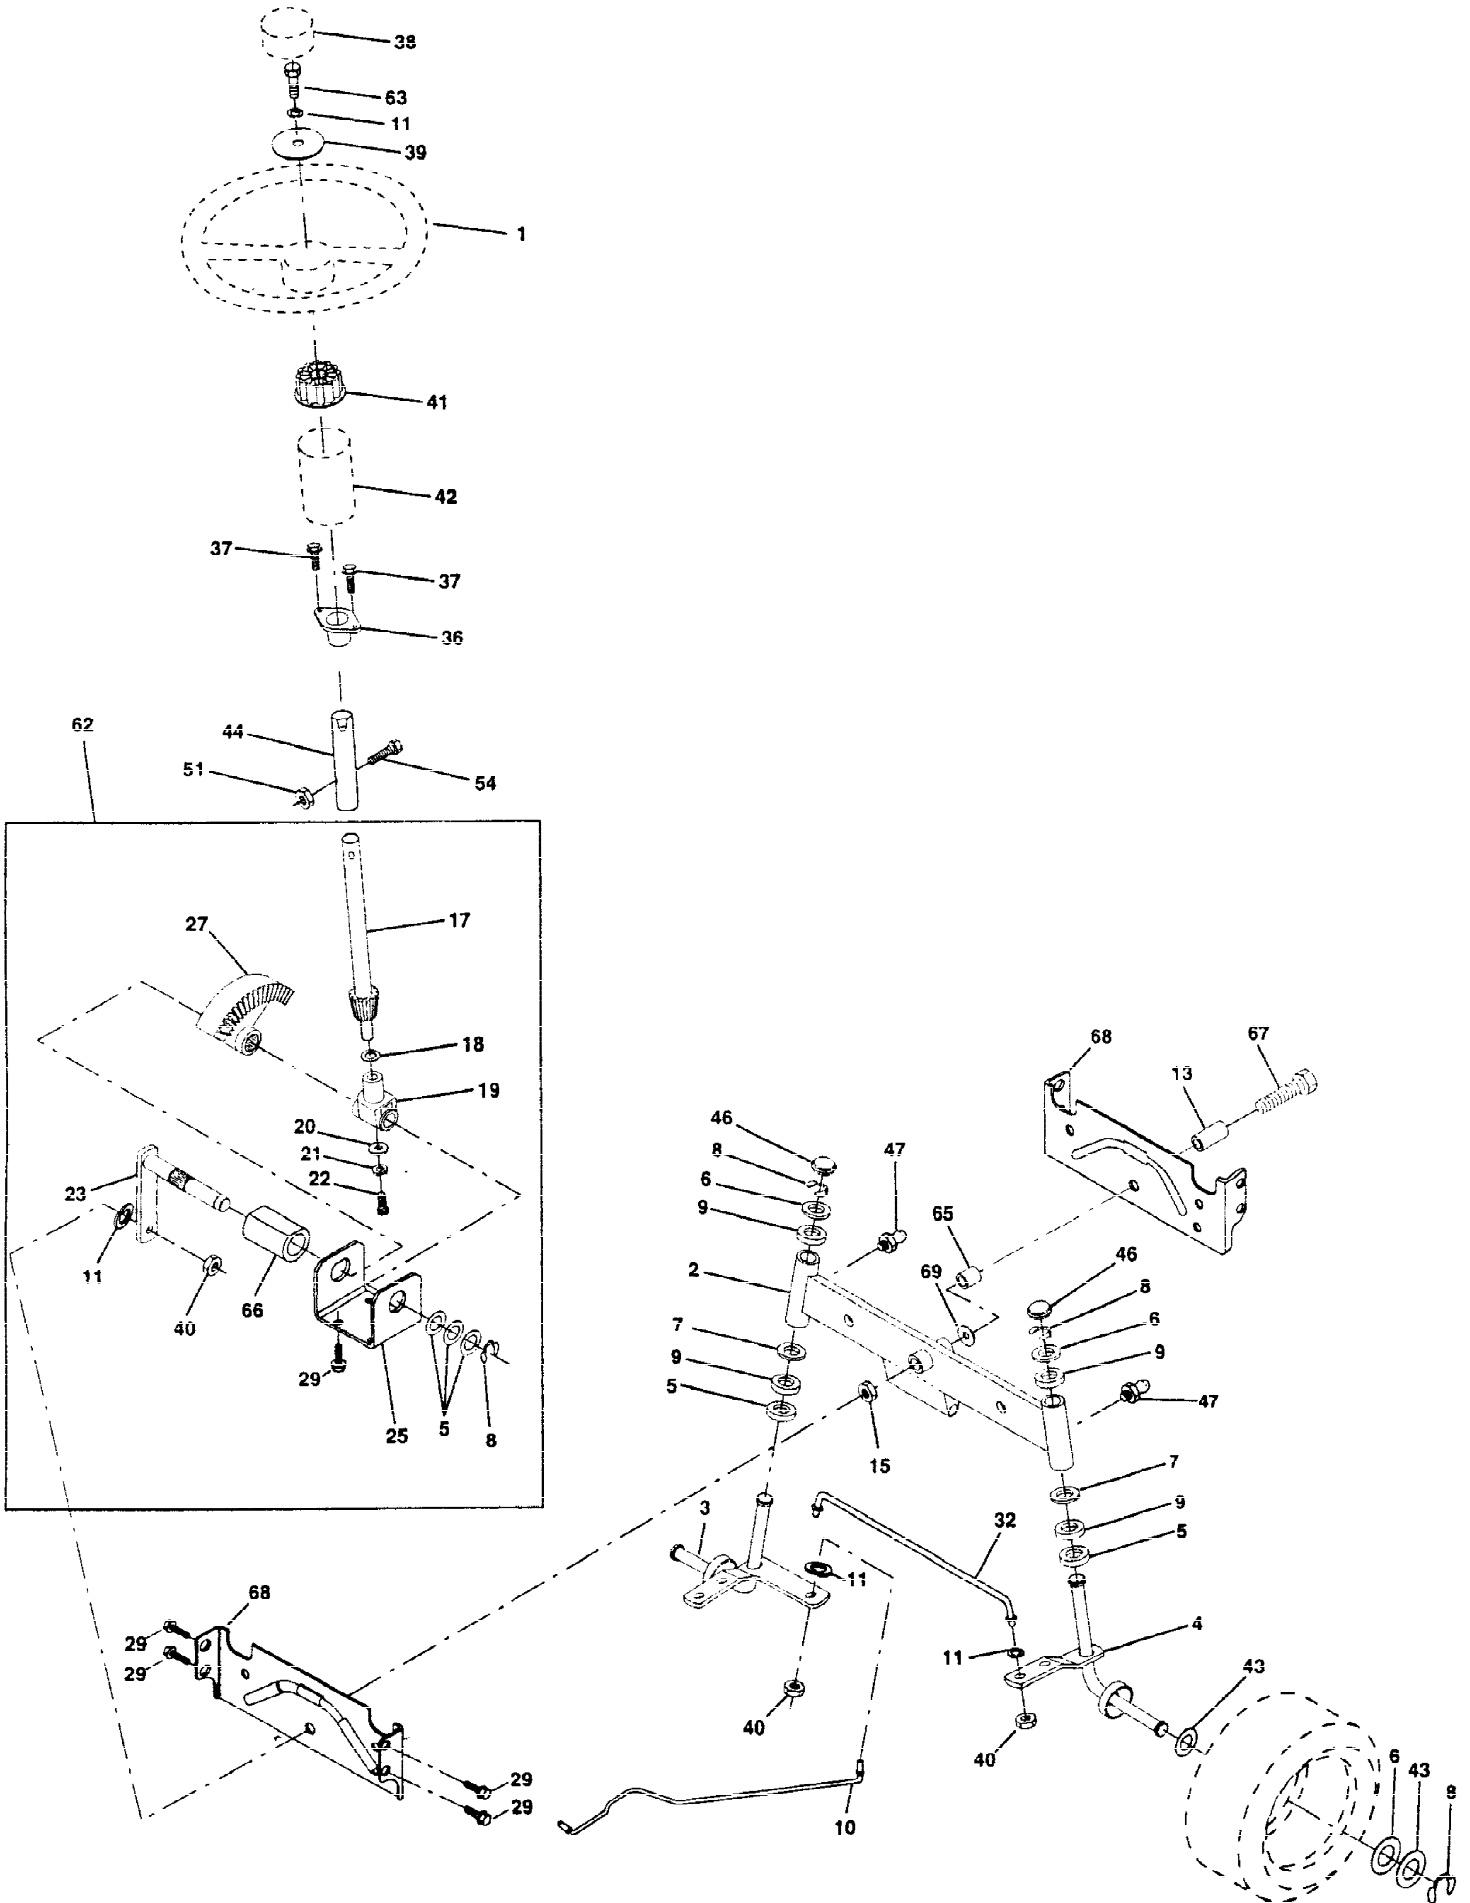

**PTO SWITCH**

POSITION	CIRCUIT
OFF	C + G, B + H
ON	C + F, B + E, A + D

**IGNITION SWITCH**

POSITION	CIRCUIT	"MAKE"
OFF	G + M + L	NONE
RUN/LIGHT	B + L	A + Y
RUN	B + L	NONE
START	B + L + S	NONE

**WIRING INSULATED CLIPS**  
**NOTE:** IF WIRING INSULATED CLIPS WERE REMOVED FOR SERVICING OF UNIT, THEY SHOULD BE REPLACED TO PROPERLY SECURE YOUR WIRING.

Ref #	Part Number	Qty	Description
1	532140840		Seat
2	532140551		Bracket Pivot Seat 8 720
3	874760616		Bolt Fin Hex 3/8-16unc X 1
4	819131610		Washer 13/32 X 1 X 10 Ga
5	532145006		Clip Push-In
6	873800600		Nut Hex w/Ins. 3/8-16 Unc
7	532124181		Spring Seat Cprsn 2 250 Blk Zi
8	817490616		Screw Thdrol 3/8-16 X 1 Ty-tt.
9	819131614		Washer 13/32 X 1 X 14 Ga.
10	532155925		Pan Seat
12	532121246		Bracket Mounting Switch
13	532121248		Bushing Snap Blk Nyl 50 Id
14	872050411		Bolt Rdhd Sqnk 1/4-20x1-3/8
15	532121249		Spacer Split 28 x .88 Zinc
16	532123740		Spring Cprsn Plate
17	532123976		Nut Lock 1/4 Lge Flg Gr 5 Zinc
18	532124238		Cap Spring Seat
21	532153236		Bolt Shoulder 5/16-18 Unc
22	873800500		Nut Hex Lock W/Ins 5/16-18
23	874780814		Bolt, Hex Head, Fin 1/2-13 x 7/8 Grade 5
24	819171912		Washer 17/32 X 1-3/16 X 12 Ga.
25	532127018		Bolt Shoulder 5/16-18 X 62
26	810040800		Washer Lock