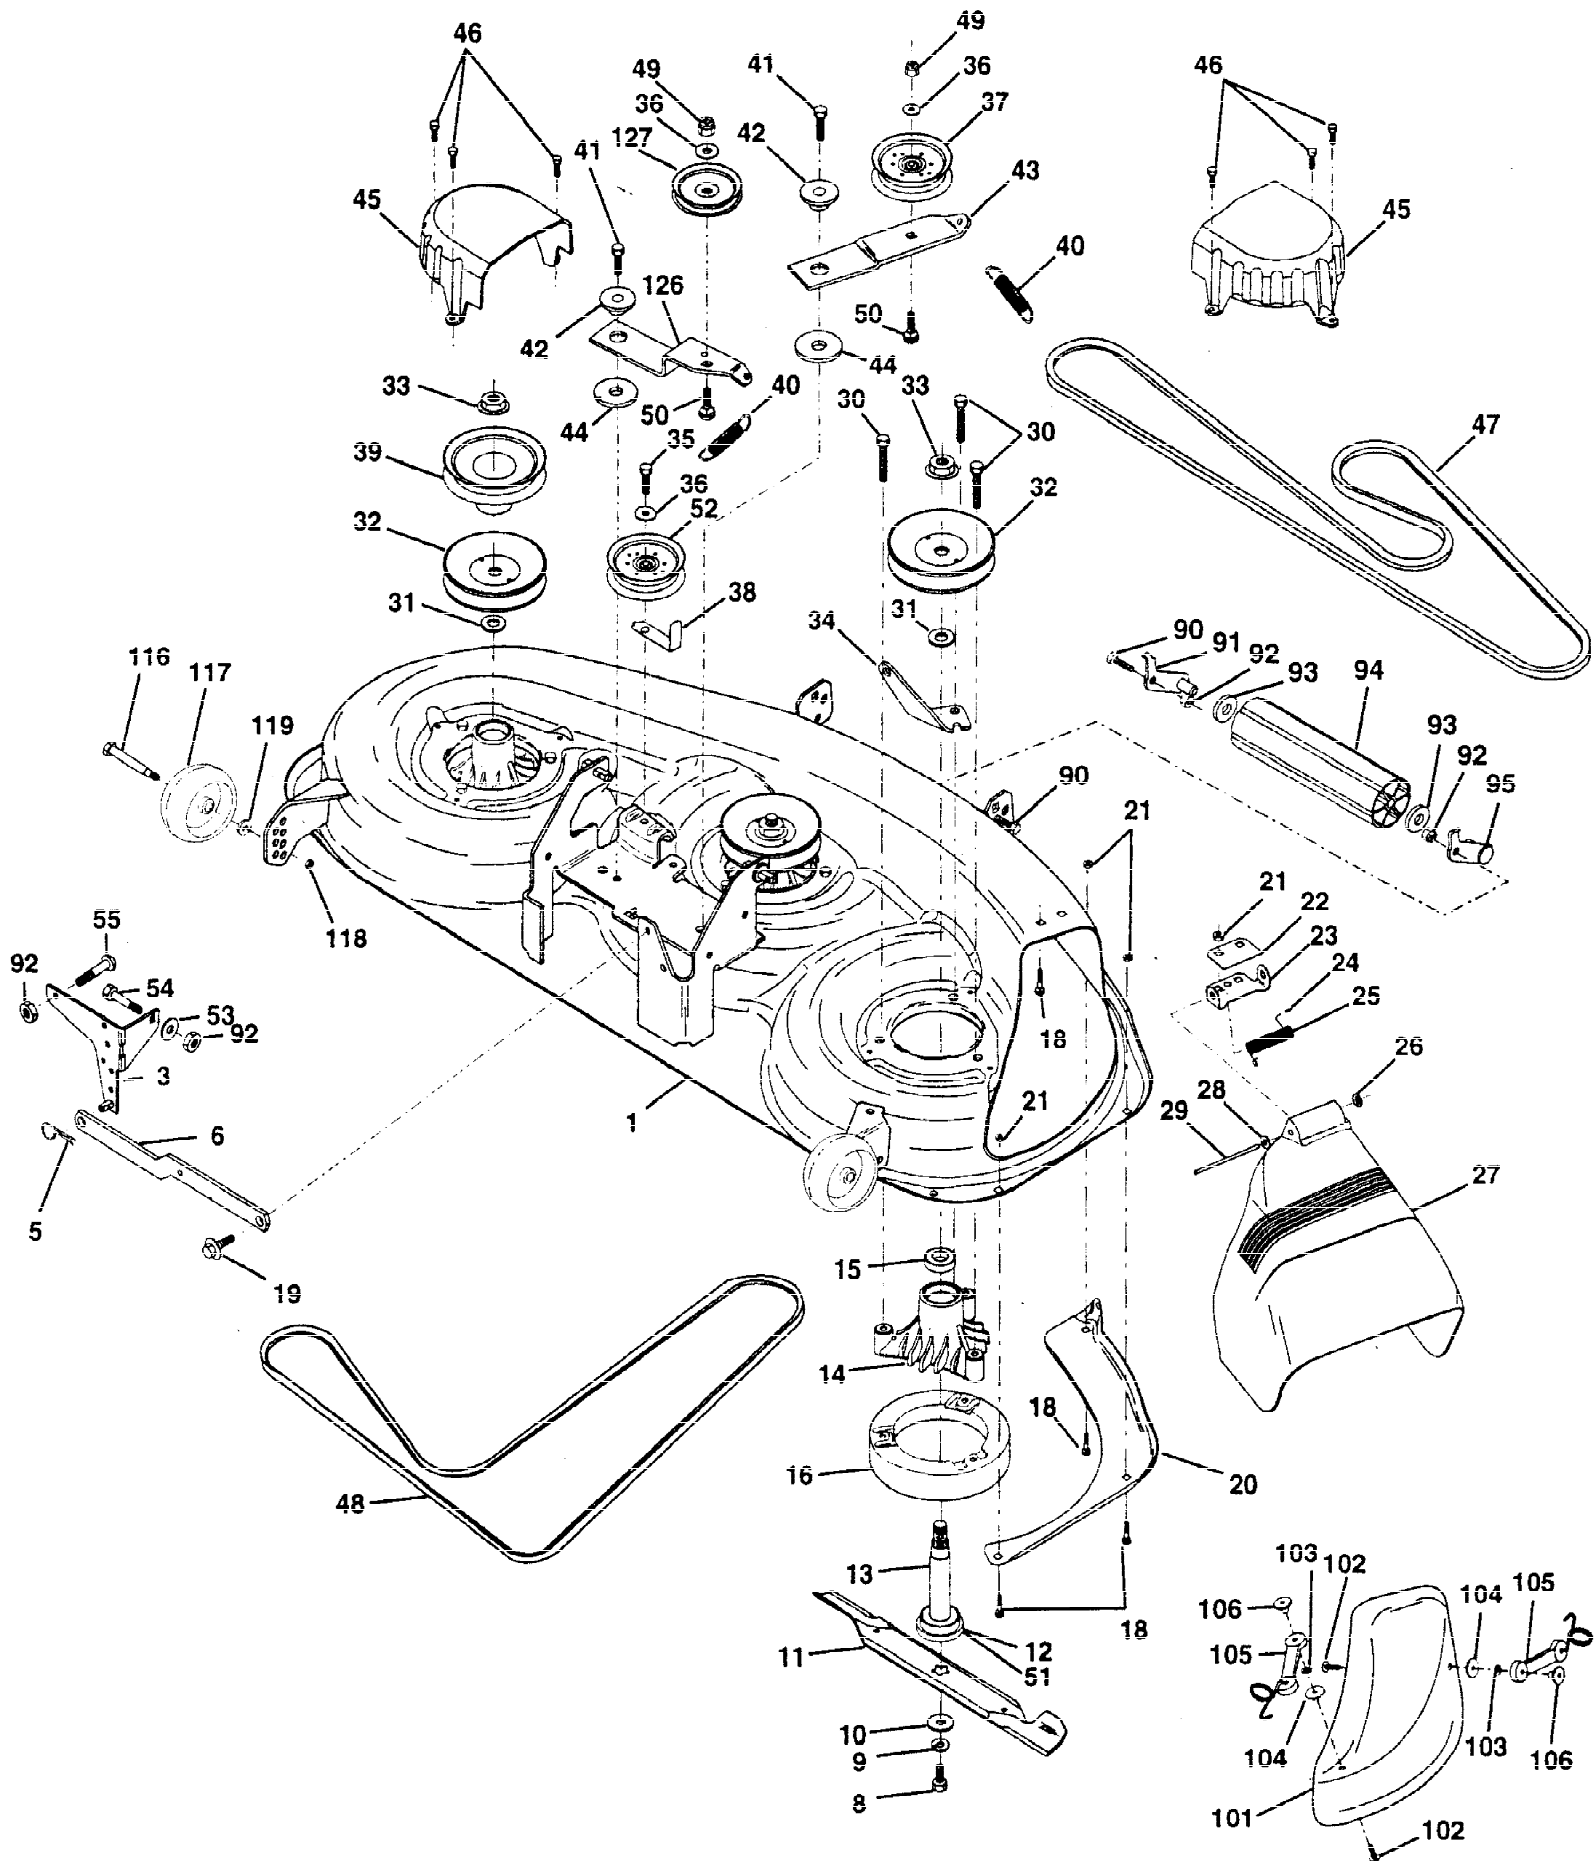

Ref #	Part Number	Qty	Description
1	532156948		Deck Asm., Mower 46"
3	532138457		Bracket Asm., Sway Bar
5	532124670		Retainer Spring
6	532130832		Arm, Suspension, Rear (Sway Bar)
8	532850857		Bolt, Patched 3/8-24 x 1-1/4 Gr. 8
9	810030600		Washer, Lock Hvy., Unplated 3/8
10	532140296		Washer, Hard Blade, Mower Vented
11	532152443		Blade, 46" Mower Deck
12	532129895		Bearing, Ball, Mandrel #6204
13	532137553		Shaft Asm. w/Lower Bearing (Includes Key No. 12)
14	532137152		Housing, Mandrel
15	532110485		Bearing, Ball, Mandrel
16	532140329		Stripper, Mower Round
18	872140505		Bolt, Carriage 5/16-18 x 5/8
19	532132827		Bolt, Hex Head, Shoulder 5/16-18
20	532145055		Baffle, Vortex Mower 46"
21	873680500		Nut, Crownlock 5/16-18 UNC
22	532134753		Stiffener, Bracket
23	532131267		Bracket, Deflector
24	532105304		Cap, Sleeve
25	532123713		Spring, Torsion, Deflector
26	532110452		Nut, Push
27	532157788		Shield, Deflector Mower
28	819111016		Washer 11/32 x 5/8 x 16 Ga.
29	532131491		Rod, Hinge
30	532138776		Screw, Hex Head, Thdroll
31	532129963		Washer, Spacer Mower Vented
32	532153531		Pulley, Mandrel
33	532137266		Nut, Fig. Top Lock Cntr. 9/16
34	532144945		Anchor, Spring Deck 46"
35	817490628		Screw, Thdroll 3/8-16 x 1-3/4 Tytt
36	819131316		Washer 13/32 x 13/16 x 16 Ga.
37	532131494		Pulley, Idler, Flat
38	532156086		Keeper, Belt, Idler
39	532144917		Pulley, Idler, Driven
40	532137273		Spring, Secondary 44/46/50 Vent
41	817490620		Screw, Thdroll 3/8-16 x 1-1/4 Tytt
42	532122052		Spacer, Retainer
43	532144949		Arm, Idler Secondary
44	532133943		Washer, Hardened
45	532145059		Cover, Mandrel Deck
46	532137729		Screw, Thdroll. 1/4-20 x 5/8
47	532144959		V-Belt, Mower, Secondary
48	532139573		V-Belt, Mower, Primary
49	873680600		Nut, Crownlock 3/8-16 UNC
50	872110612		Bolt, Carriage 3/8-16 x 1-1 /2 Gr. 5
51	532153390		Washer, Felt
52	532156493		Pulley Idler 46 Pri. Drive
53	819131312		Washer 13/32 x 13/16 x 12 Ga.
54	874780616		Bolt Fin Hex 3/8-16unc.x 1 Gr. 5
55	872140608		Bolt Rdhd Sqnk 3/8-16unc x 1
90	874760616		Bolt, Fin, Hex 3/8-16 UNC x 1