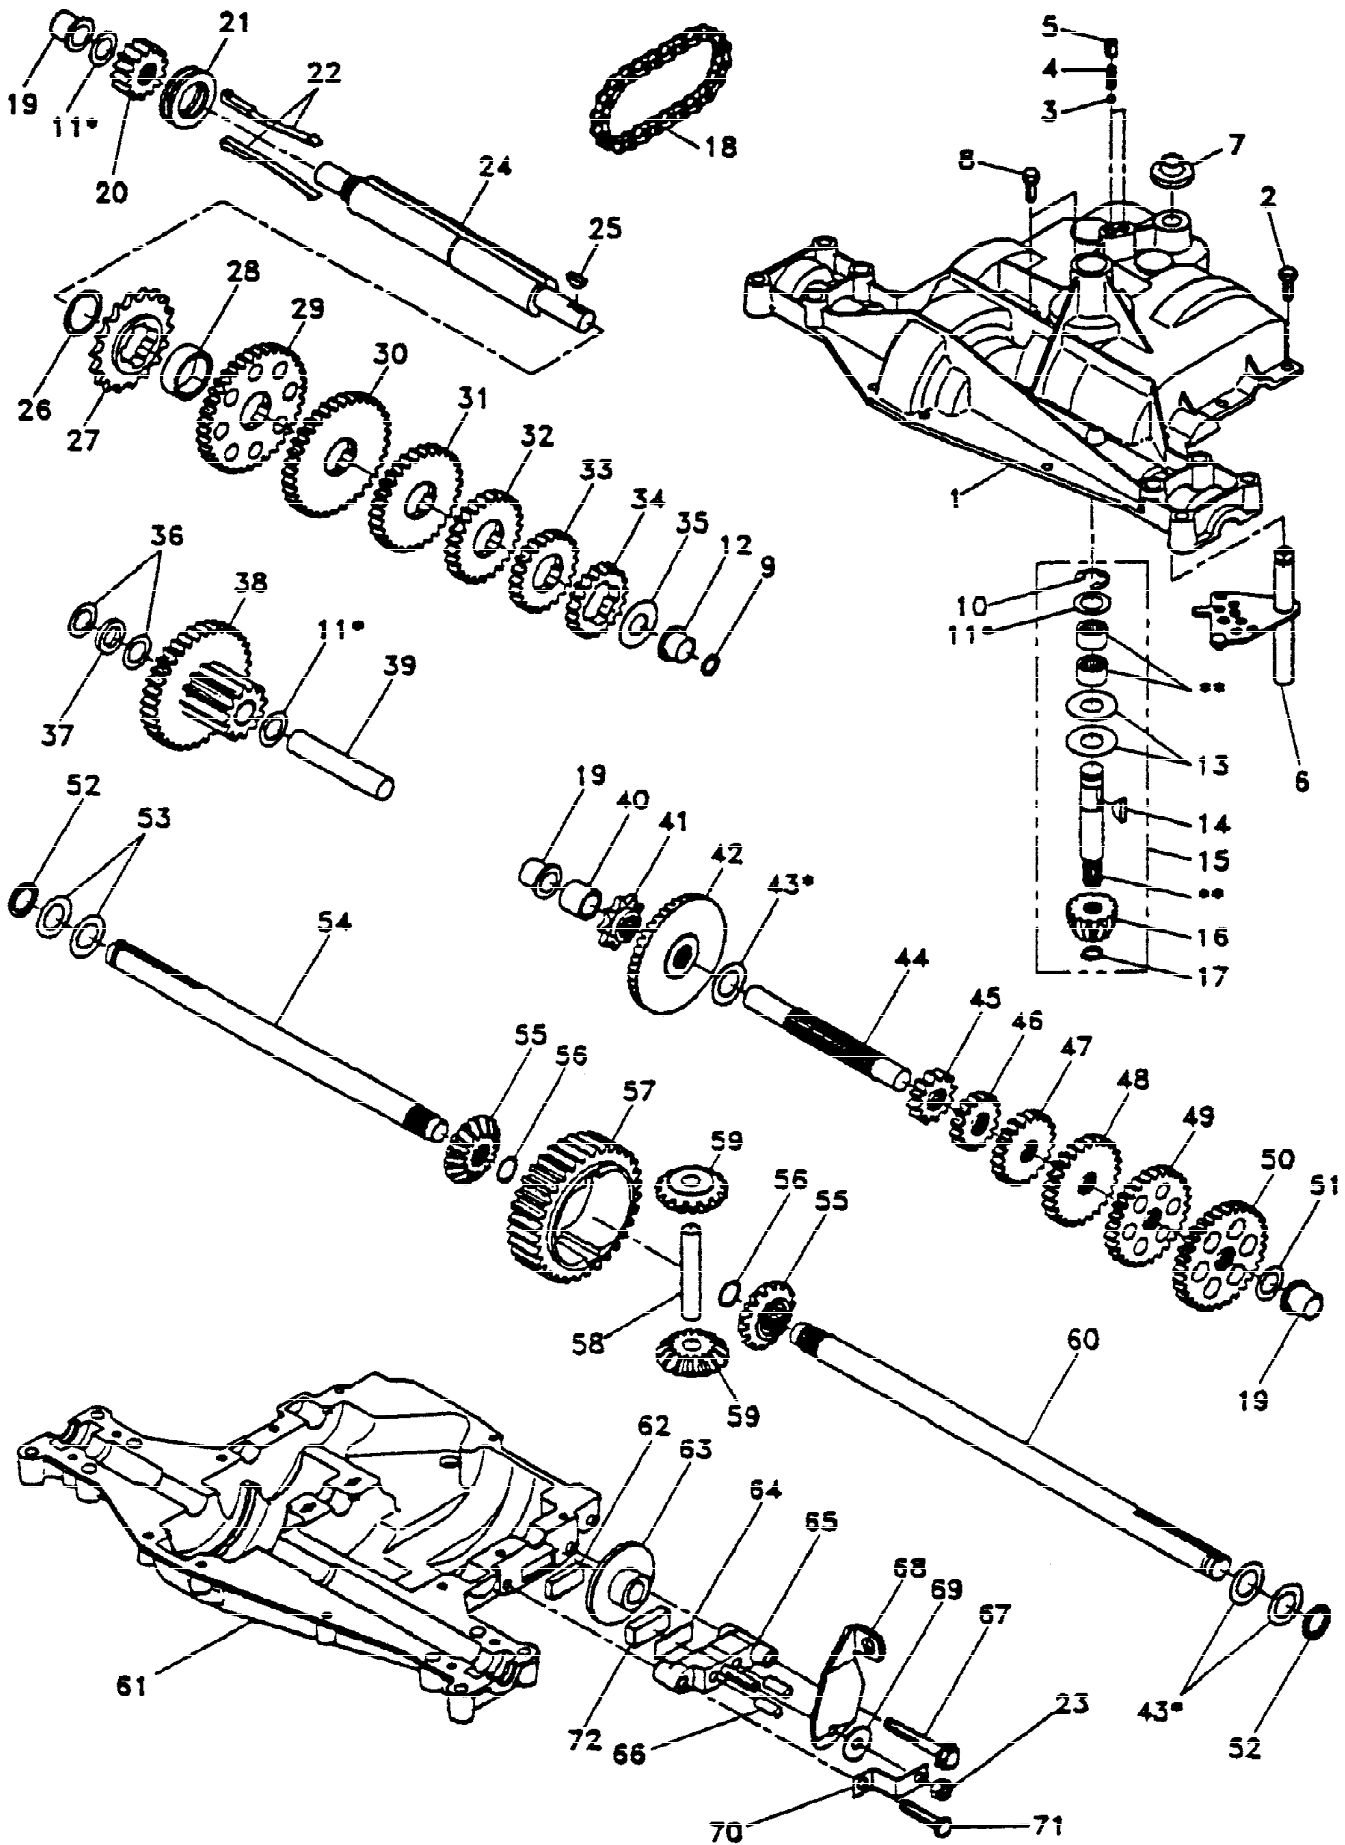

Ref #	Part Number	Qty	Description
1	142671		Housing, Upper
2	2274J		Screw, Self-Tapping, Large 1/4-20 x .734
3	134400		Ball, Detent
4	105904X		Spring, Detent
5	105905X		Screw, Set
6	138235		Kit, Shifter Assembly
7	134399		Boot, Shifter
8	134791		Screw, Tapping w/Sealer
9	138241		Square Ring
10	142672		Ring, Retaining
11	134793		Assembly, Kit, Shim .625 Shaft
12	142673		Bearing, Flange
13	120415X		Washer, Plain .632 x 1.38 x .046
14	142674		Key, Woodruff, #9
15	138234		Assembly, Kit, Input Shaft
16	110078X		Pinion, Bevel, 14 Teeth
17	105909X		Ring, Retaining
18	105910X		Chain, 24 Pitches
19	105911X		Bearing, Flange
20	142675		Gear, Spur, 14 Teeth
21	138246		Collar, Clutch
22	138236		Assembly, Kit, Clutch Keys
23	73810500		Locknut 5/16-24
24	142676		Shaft, Intermediate
25	2244J		Key, Woodruff, #61
26	105916X		Ring, Retaining
27	120470X		Sprocket, 18 Teeth
28	110070X		Spacer
29	142677		Gear, Spur, 37 Teeth
30	142681		Gear, Spur, 35 Teeth
31	120405X		Gear, Spur, 30 Teeth
32	108980X		Gear, Spur, 25 Teeth
33	120406X		Gear, Spur, 22 Teeth
34	134796		Gear, Spur, 19 Teeth
35	105925X		Washer, Plain .640 x 1.37 x .061
36	2232J		Washer, Plain .632 x 1.00 x .026
37	108978X		Spacer .630 x 1.00 x .169
38	110079X		Assembly, Gear, Combination of 12 Teeth and 35 Teeth
39	124639X		Shaft, Idler
40	120472X		Spacer .635 x .875 x .755
41	105928X		Sprocket, 9 Teeth
42	110084X		Gear, Bevel, 42 Teeth
43	134394		Assembly, Kit, Shim .750 Shaft
44	120473X		Shaft, Drive
45	142678		Gear, Spur, 12 Teeth
46	142679		Gear, Spur, 15 Teeth
47	120407X		Gear, Spur, 20 Teeth
48	106589X		Gear, Spur, 25 Teeth
49	120408X		Gear, Spur, 28 Teeth
50	105937X		Gear, Spur, 31 Teeth
51	2226J		Washer, Plain .632 x 1.00 x .060
52	134401		Washer, Neoprene