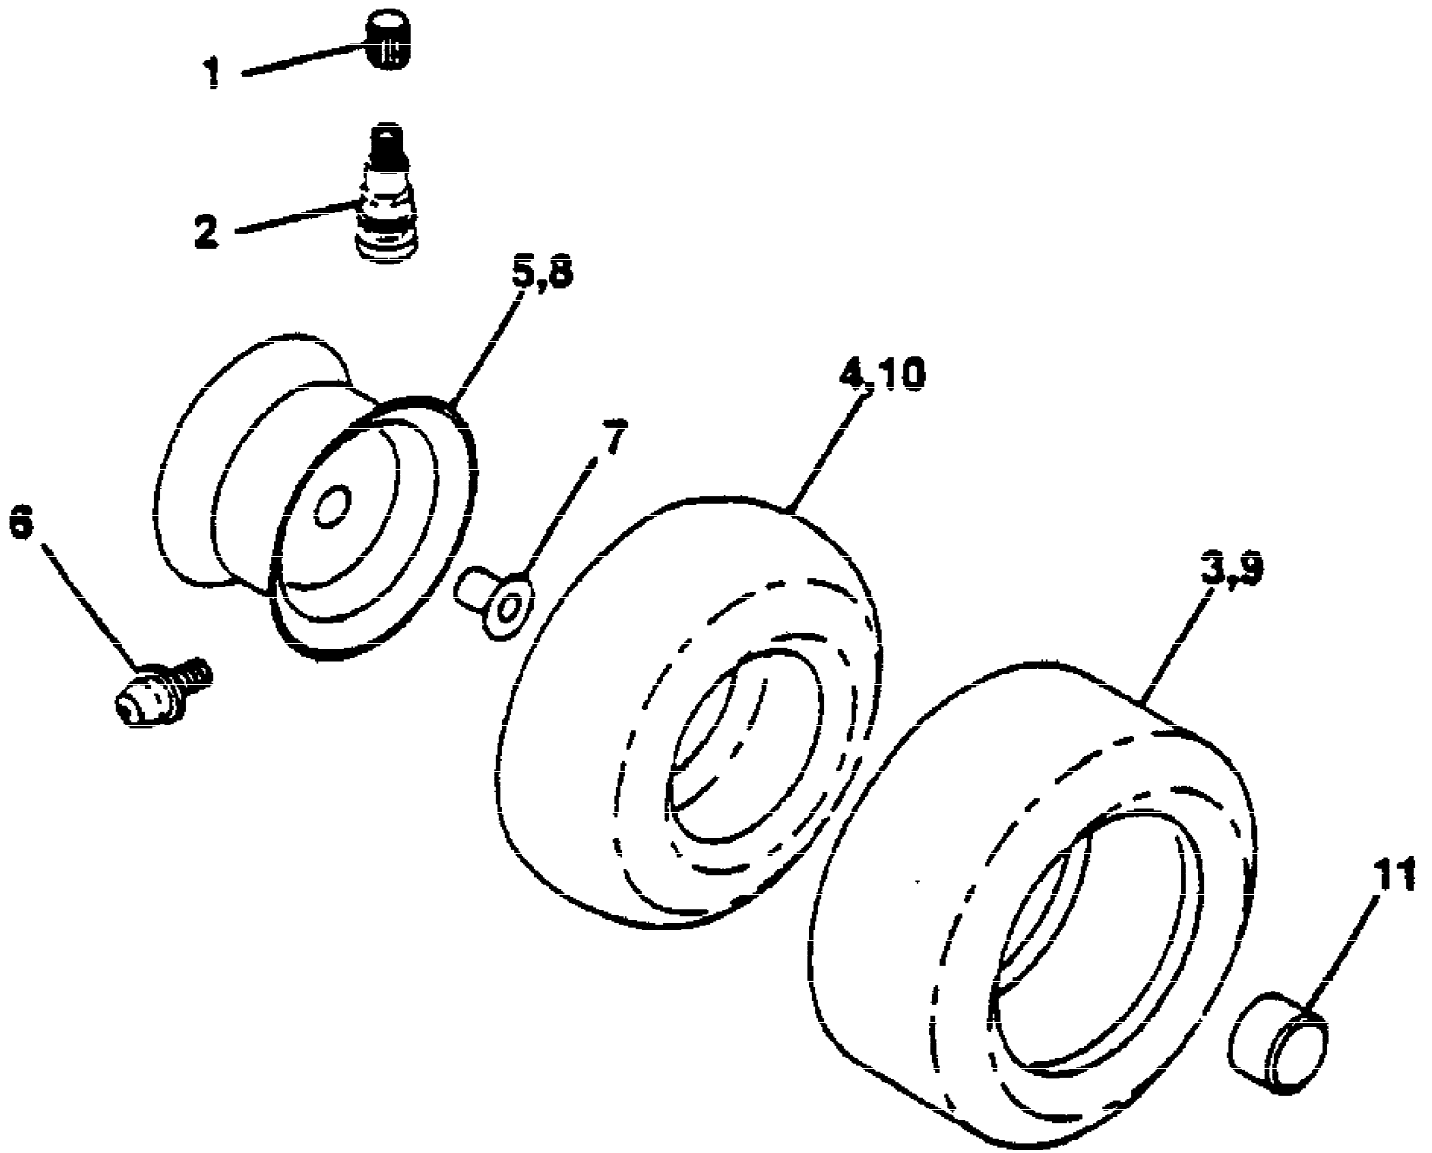

Ref #	Part Number	Qty	Description
1	532059192		Cap Valve Tire
2	532065139		Stem Valve
3	532106222		Tire F Ts 15 X 6 0 - 6 Service
4	532059904		Tube Front (Service Item Only)
5	532141446		Rim Asm 6" front White Service
6	532124957		Fitting Grease (Front Wheel Only)
7	532124959		Bearing Flange (Front Wheel Only)
8	532141447		Rim Asm 8" rear White Service
9	532124635		Tire R Ts 18x8 5-8 C Service
10	532124926		Tube Rear (Service Item Only)
11	532104757		Cap Axle Blk 1 50 X 1 00