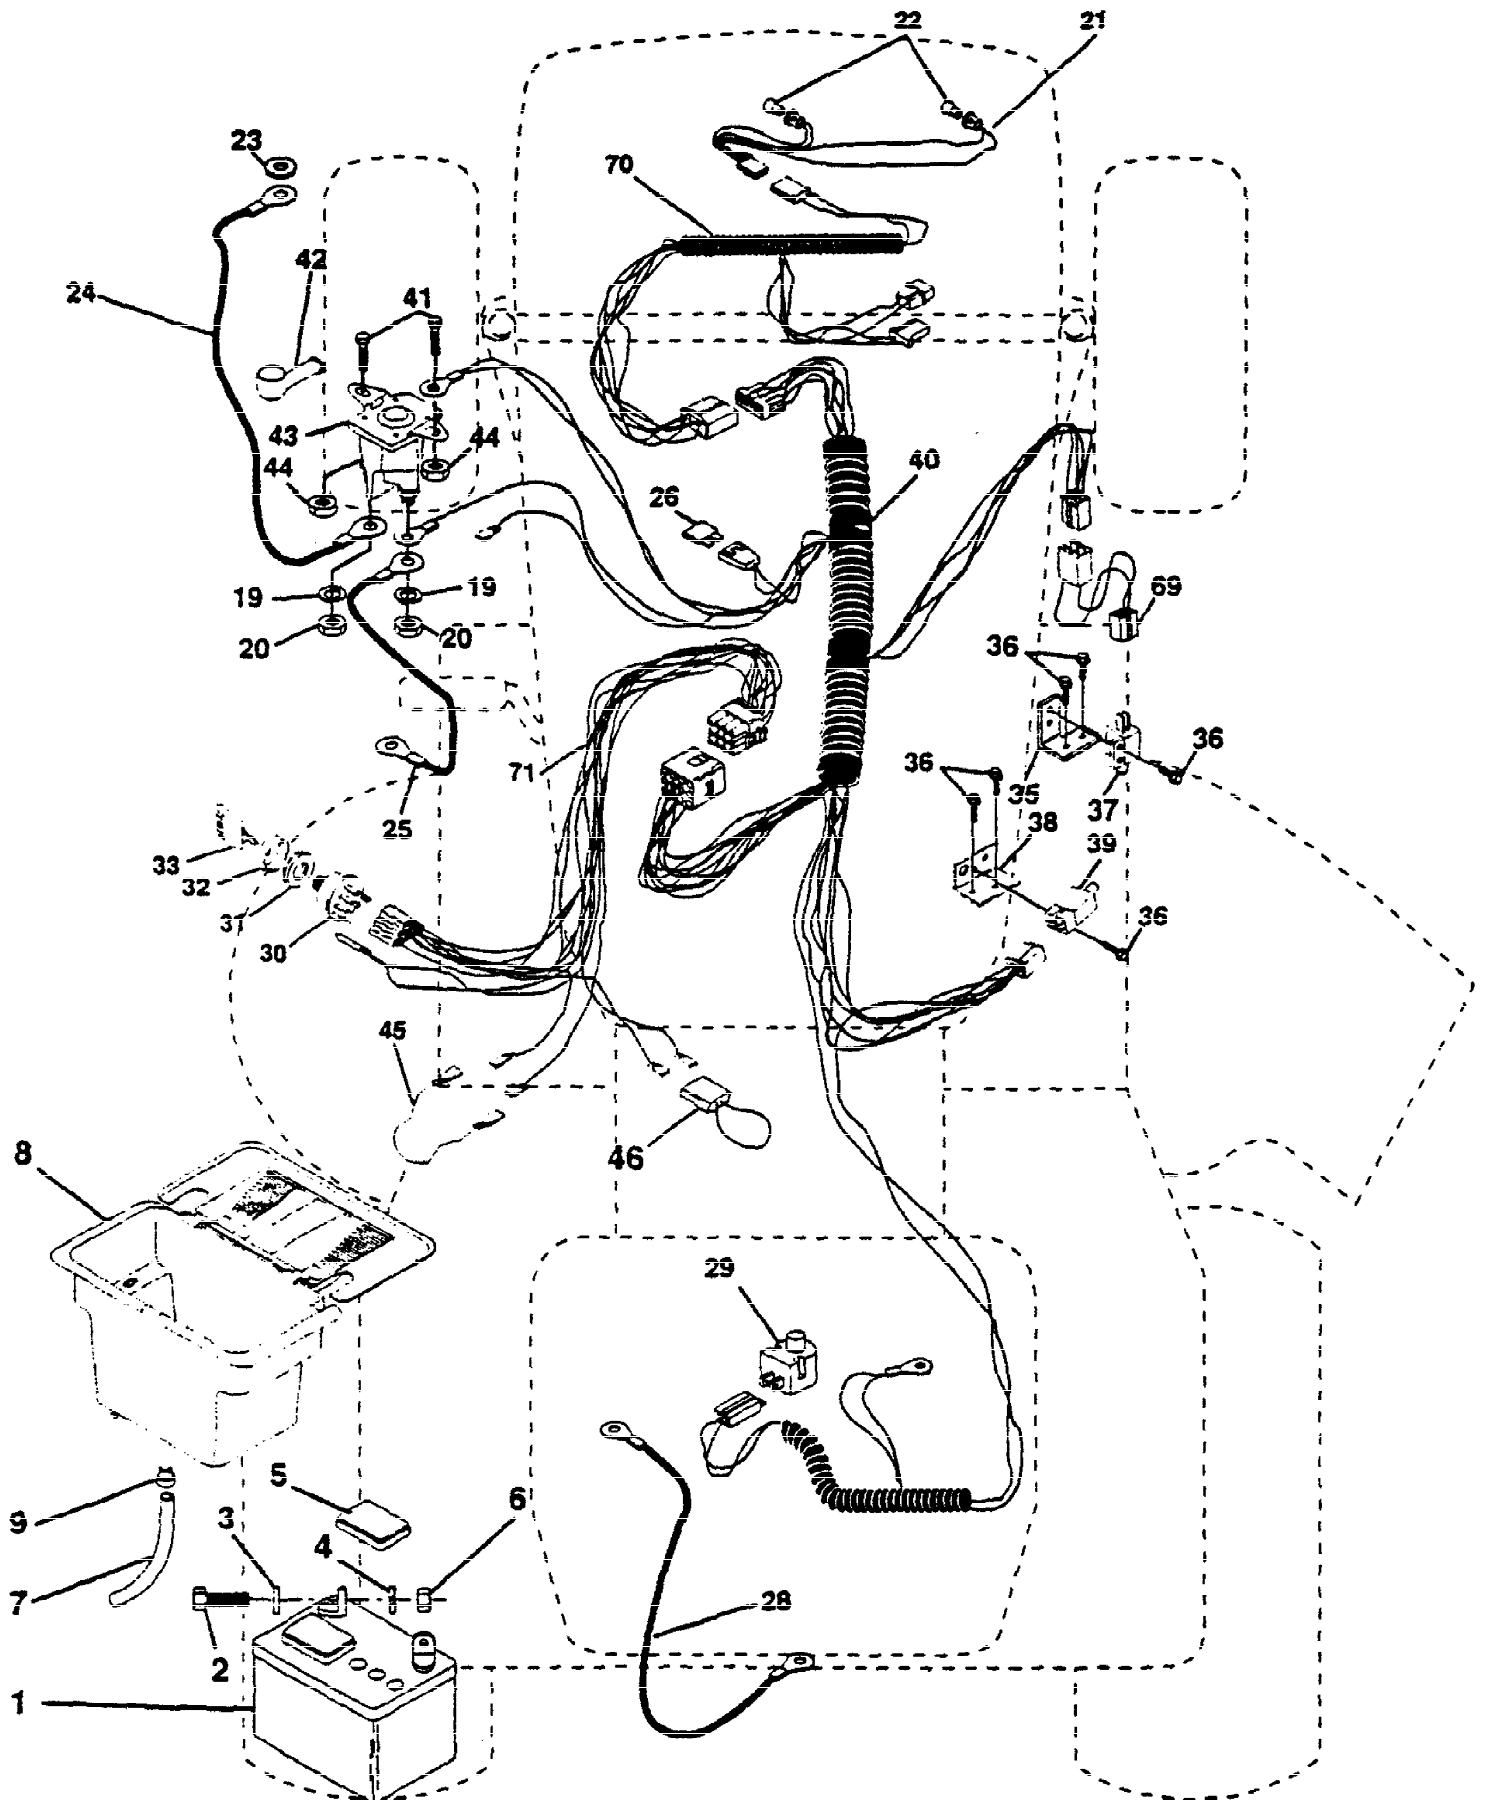

Ref #	Part Number	Qty	Description
1	532121265		Battery 12 Volt 25 AMP
2	874760412		Bolt Hex Hd 1/4-20unc X 3/4
3	819091016		Washer 9/32 X 5/8 X 16 Ga.
4	810040400		Washer Lock Hvy Helical 1/4
5	532121264		Caps Battery 20/25/30 AMP
6	873220400		Nut Fin Hex 1/4-20 Unc
7	532109238		Tube Plastic 12"
8	532129965		Case Battery Hng Mech W/lid
9	532109596		Clamp Hose Olive
19	810090400		Washer Lock 1/4
20	873350400		Nut Jam Hex 1/4-20 Unc
21	532136850		Harness Asm Light W/4152j
22	532004152		Bulb Light #1156
23	811150400		Washer Lock Internal Tooth 1/4
24	532124780		Cable Battery 6 Ga 11" red
25	532132202		Cable Battery 6 Ga 43" red
26	532108824		Fuse 30 AMP Auto Green
28	532124773		Cable Ground 6 Ga 12' black
29	532121305		Switch Plunger Nc Gray
30	532140301		Switch Ign 4 pos w/Lights
31	532124211		Nut Ignition
32	532141226		Cover Sw Ignition
33	532122147		Key Ign Modleled Generic
35	532108236		Bracket Switch Clutch
36	817021008		Screw Tap Hex #10-24unc X 1/2
37	532104445		Switch Intlk Clutch Red 2 Term
38	532140336		Bracket, Switch, Interlock
39	532109553		Switch Intlk Clutch Red 4 Term
40	532140707		Harness Chassis LT PL Mech
41	871110408		Bolt Blk Fin Hex 1/4 - 20 x 1/2
42	532131563		Cover Terminal Red
43	532138406		Solenoid
44	873640400		Nut Keps Hex 1/4-20 Unc
45	532140844		Adapter Ammeter Rectangular
46	532141940		Protection Wire Loop
69	532140660		Harness Adapter Serv Geardrive
70	532141163		Harness, Eng.
71	532140710		Harness Dash Lt Private Lbl