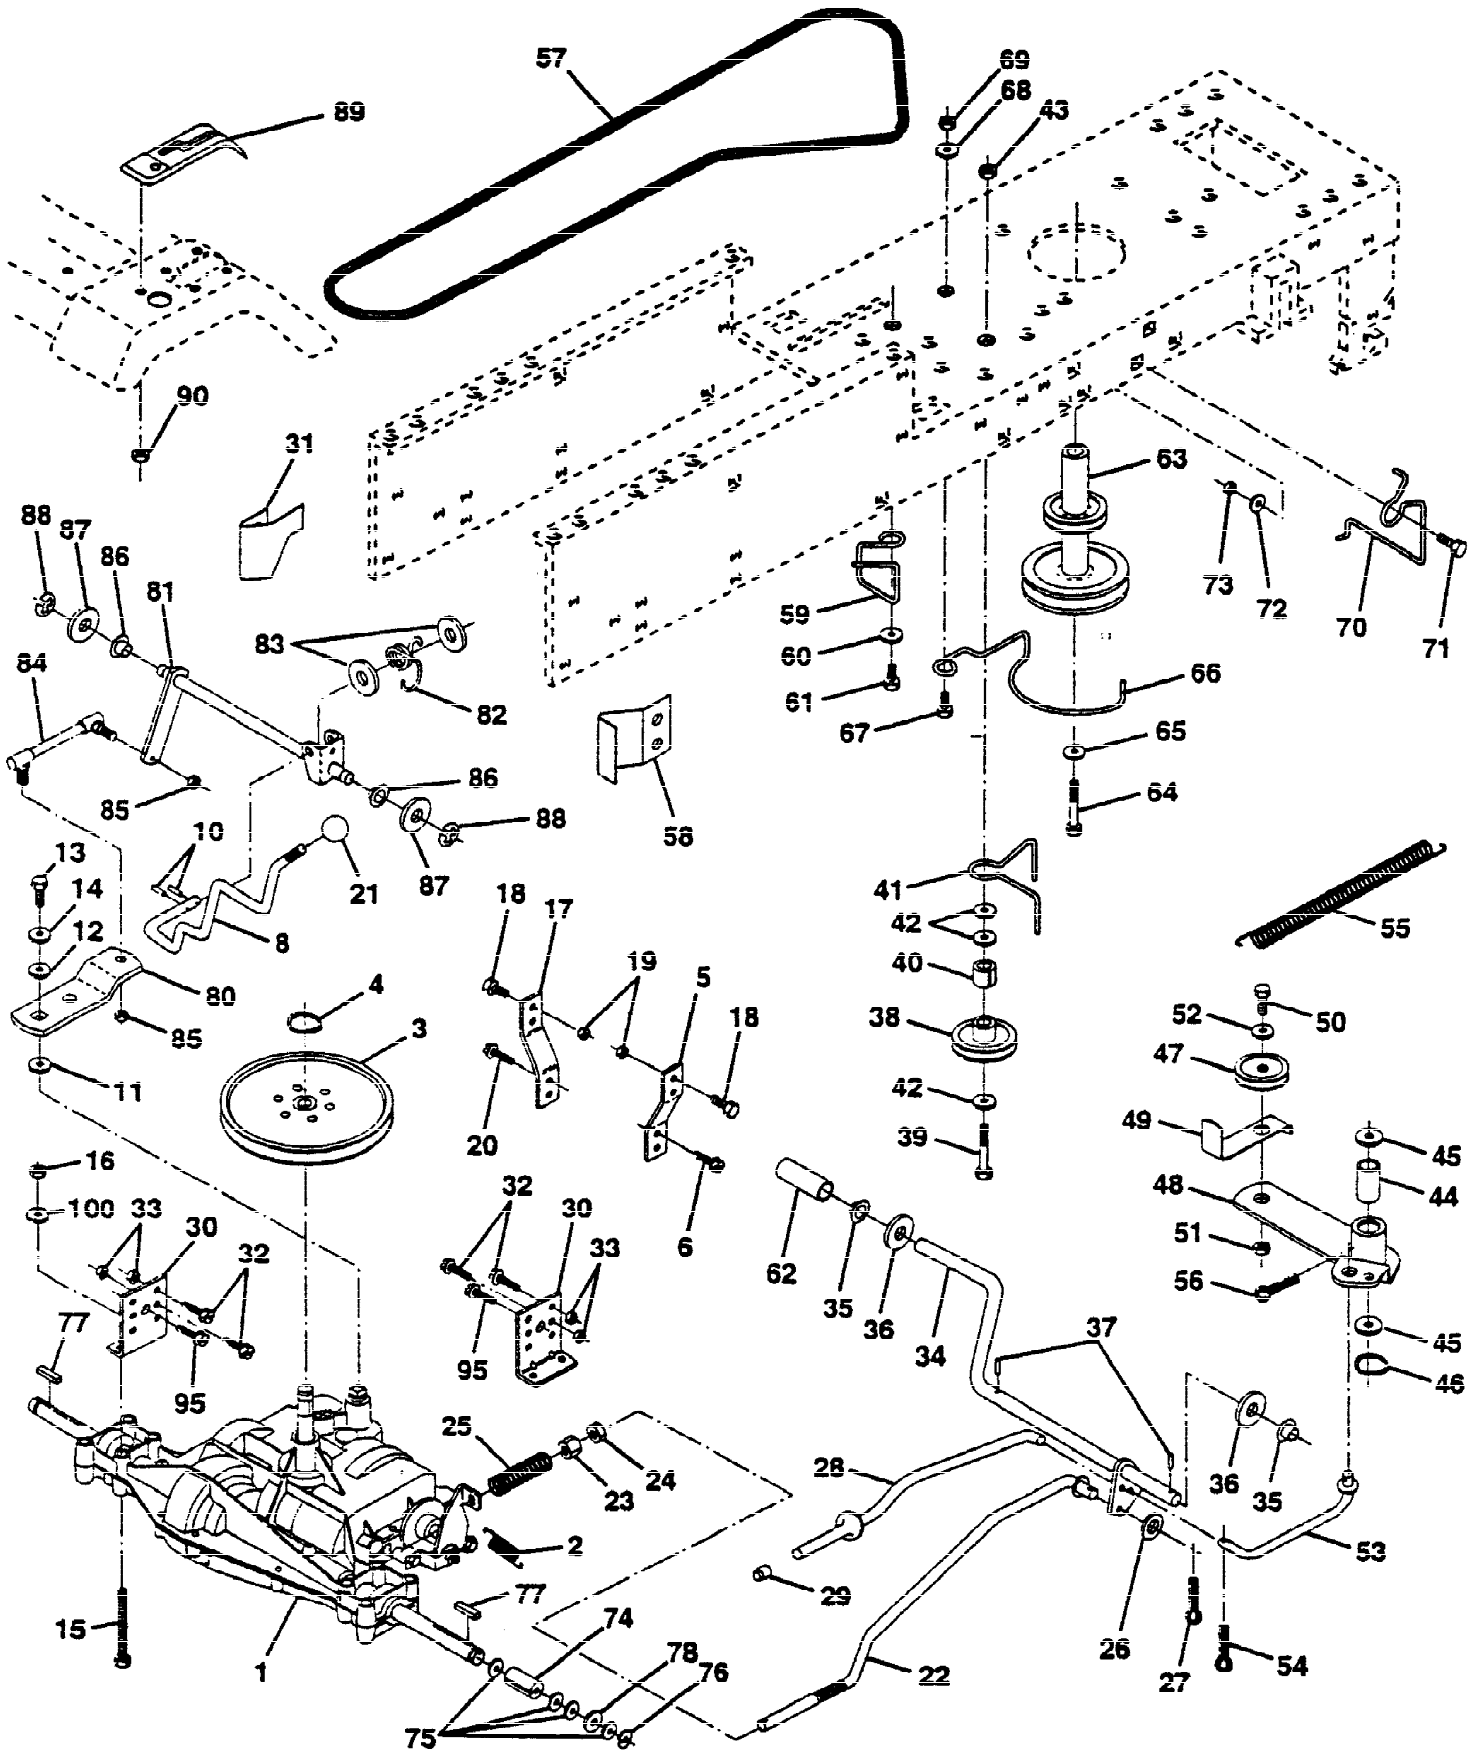

Ref #	Part Number	Qty	Description
1	532142603		Transaxle 6sp Model No. 4360-79
2	532110422		Spring Return Brake T/a Zinc
3	532123666		Pulley Transaxle 18" tires
4	812000028		Ring Retainer # 5100-62
5	532121520		Strap Torque 30 Degrees
6	817490512		Screw Thdrol 5/16-18 X 3/4 TYT
7	532130802		Bracket Saddle Shift
8	532131679		Rod Shifter
9	819151216		Washer 15/32 x 3/4 x 16 Ga.
10	876020416		Pin Cotter 1/8 X 1 Cad
11	532105701		Washer Plate Shf 388 Sq Hole
12	819091210		Washer 9/32 X 3/4 X 10 Ga
13	871040412		Bolt Fin Hex 1/4-28unfx3/4 Gr8
14	810040400		Washer Lock Hvy Helical 1/4
15	874780544		Bolt Fin Hex 5/16-18 UNC x 2.75
16	873800500		Nut Hex W/Ins Lock 5/16-18
17	532121520		Strap Torque LT
18	874780616		Bolt Fin Hex 3/8-16unc X 1 Gr. 5
19	873800600		Nut Hex Lock W/Ins 3/8-16 Unc
20	817490512		Screw Thdrol 5/16-18 X 3/4 TYT
21	532121274		Knob Duckhead 1/2-13 UNC
22	532130804		Rod Brake Blk Zinc 27 326
23	873800600		Nut Lock Hex W/wsh 3/8-16unc
24	873350600		Nut Hex Jam 3/8-16 Unc
25	532106888		Spring Rod Brake 2 00 Zinc
26	819131316		Washer 13/32 X 13/16 X 16 Ga
27	876020412		Pin Cotter 1/8 X 3/4 Cad
28	532140448		Rod Brake Parking LT
29	532071673		Cap Brake Parking Black
30	532130807		Bracket Mtg Transaxle
31	532127275		Keeper Belt LH LT 14 Ga
32	874760512		Bolt Hex Hd 5/16-18unc X 3/4
33	873800500		Nut Hex W/Ins Lock 5/16-18
34	532122424		Shaft Asm Pedal Foot 1 930
35	532120183		Bearing Nylon Blk 629 Id
36	819211616		Washer 21/32 X 1 X 16 Ga
37	532124963		Pin Roll 3/16 X 1"
38	532123674		Pulley Idler Flat
39	874760644		Bolt Fin Hex 3/8-16unc X 2-3/4
40	532124965		Spacer Split 395 X 59 Bzp
41	532109070		Keeper Belt Retainer
42	819131312		Washer 13/32 X 13/16 X 12 Ga
43	873800600		Nut Lock Hex W/Ins 3/8-16 Unc
44	532105706		Bearing Nyl 503 X 628 X 1 25
45	532110812		Washer Hardened
46	812000039		Ring Klip #t5304-50
47	532127783		Pulley Idler V Groove Plastic
48	532123789		Bellcrank Asm Clutch
49	532123205		Retainer Belt Style Spring
50	874760624		Bolt Hex Hd 3/8-16unc X 1-1/2
51	873680600		Nut Crownlock 3/8-16 Unc
52	819131316		Washer 13/32 X 13/16 X 16 Ga
53	532105710		Link Clutch 7 66