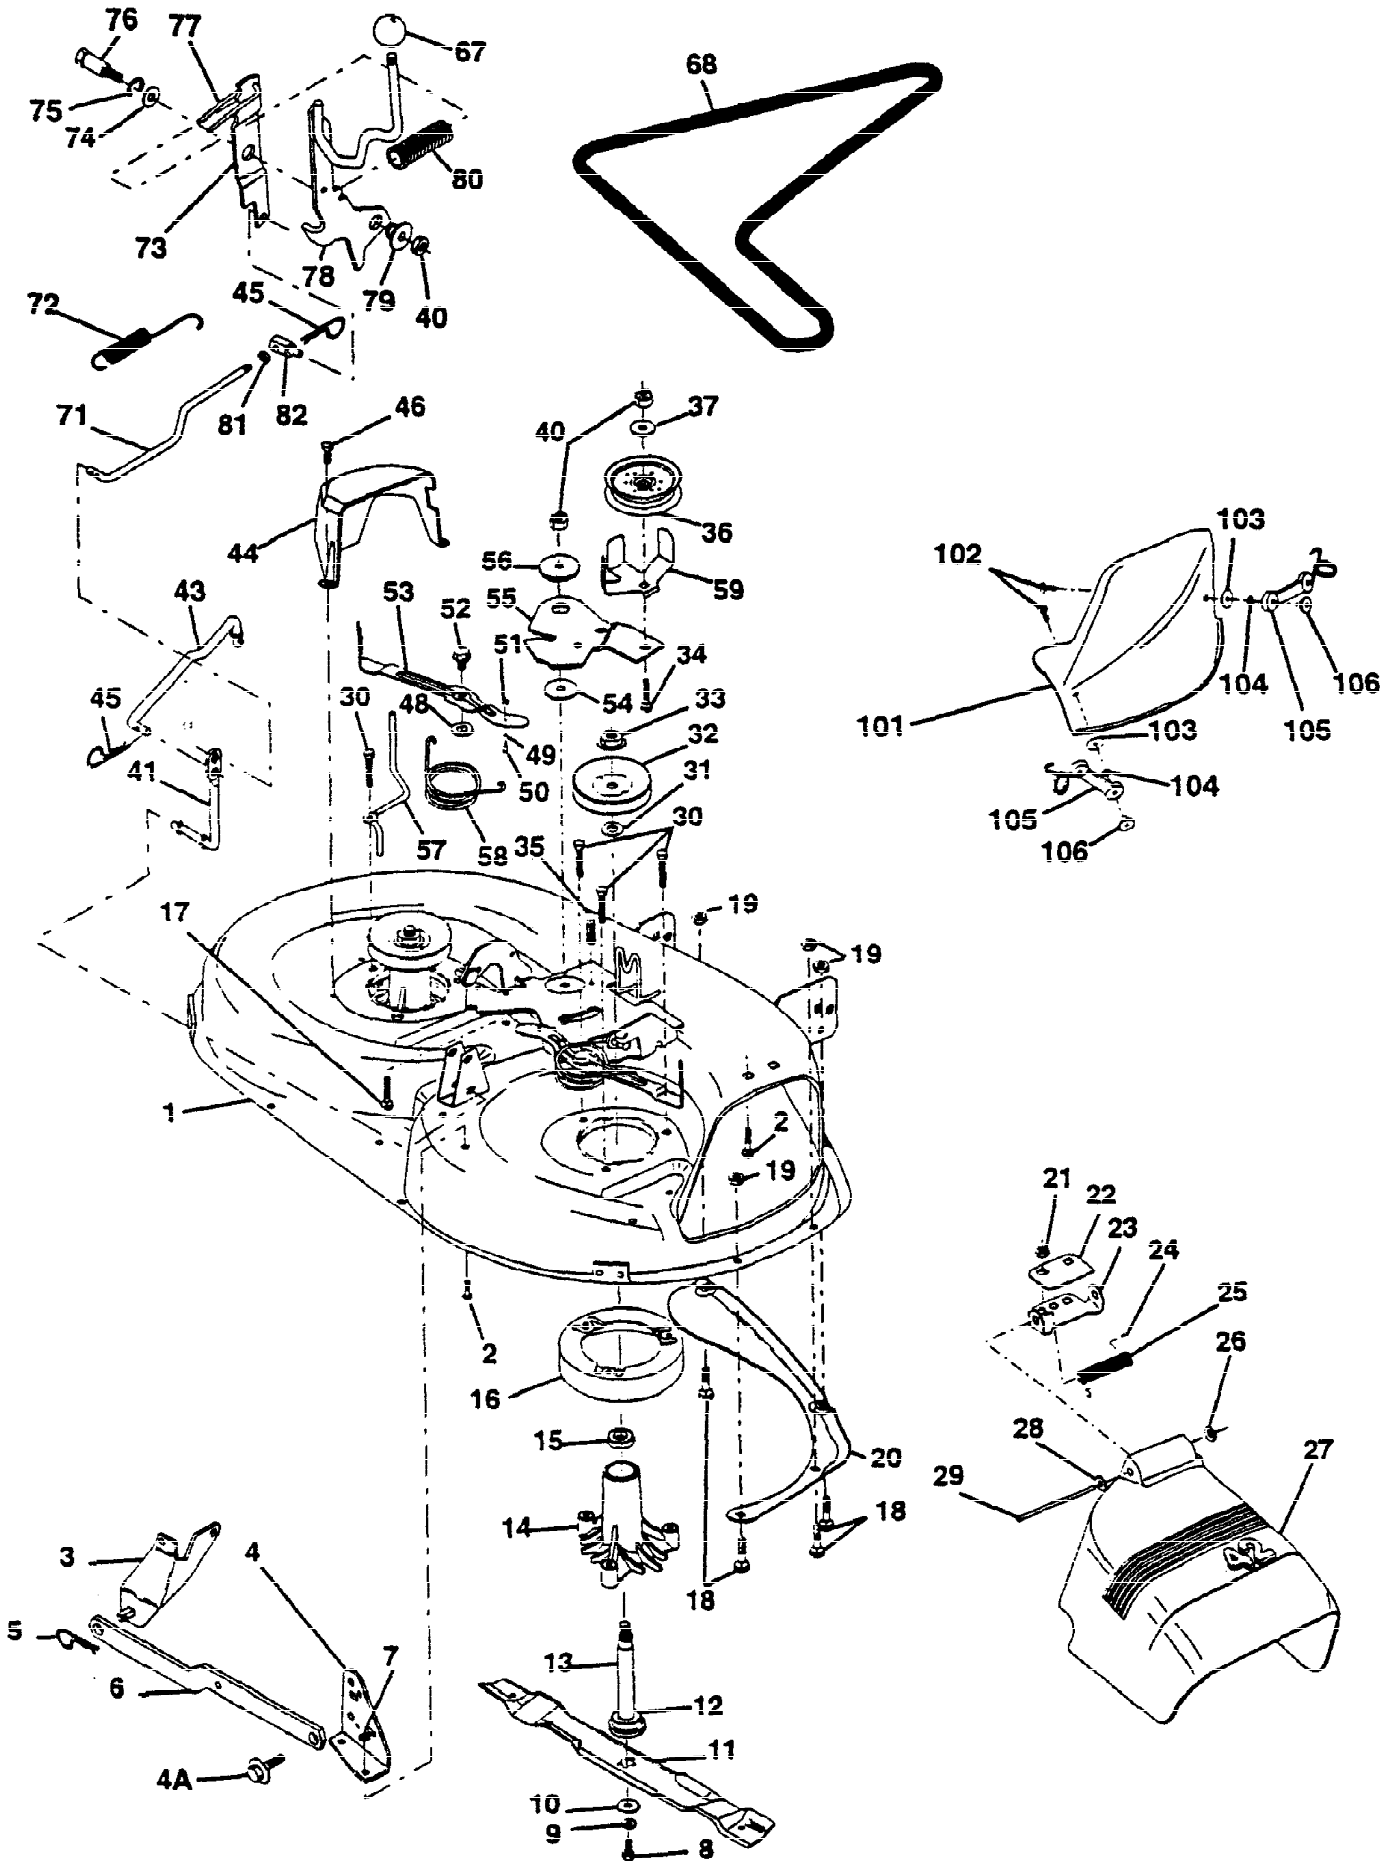

Ref #	Part Number	Qty	Description
1	532140081		Deck Asm MWR 42" weldment
2	872140506		Bolt Rdhd Sqnk 5/16-18unc X3/4
3	532138017		Bracket Asm Fr Sway Bar 38/42
4	532138440		Bracket Asm Deck 42" sway Bar
4A	532132827		Bolt Shoulder
5	532124670		Retainer Spring
6	532130832		Arm Suspension Rear
7	873800500		Locknut-hex W/Ins 5/16-18unc P
8	532850857		Bolt 3/8 - 24 X 1.25 Gr 8
9	810030600		Washer Lock Hvy 3/8
10	532140296		Washer Hard Blade Mower Vented
11	532134149		Blade Mower Mulching 42"
12	532129895		Bearing Ball #6024 (Mandrel)
13	532137645		Shaft Asm W/lower Bearing
14	532128774		Housing Mandrel Vented
15	532110485		Bearing Ball Mandrel
16	532136929		Stripper Mower Vented
17	872110610		Bolt Rdhd Sqnk 3/8-16 X 1-1/4
18	872140505		Bolt Rdhd Sqnk 5/16-18 X 5/8
19	873800500		Locknut-hex W/Ins 5/16-18unc P
20	532136888		Baffle Vortex 42
21	873800500		Nut Lock Hex W/Ins 5/16-18
22	532134753		Stiffener Bracket 42" deck
23	532131267		Bracket Deflector Mower 42"
24	532105304		Cap Sleeve 80x 112 Blk Mower
25	532123713		Spring Torsion Deflector 2 52
26	532110452		Nut Push Phos & Oil
27	532130968		Shield Deflector Mower 42" Blk
28	819111016		Washer 11/32 X 5/8 X 16 Ga
29	532131491		Rod Hinge 42" 6 75 Wig
30	532138776		Screw Thdrol Hex Head Zinc Mwr
31	532129963		Washer Spacer Mower Vented
32	532129861		Pulley Mandrel 42"
33	532137266		Nut 9/16 Toplock Flng Oil Dip
34	872110614		Bolt Rdhd 3/8-16uncxl-3/4 Gr5
35	532133835		Fastner Christmas Tree
36	532131494		Pulley Idler Flat 3 060
37	819131316		Washer 13/32 X 13/16 X 16
40	873800600		Nut Lock Hex W/Ins 3/8-16 Unc
41	532133551		Rod Pivot W/nibs
43	532140083		Rod Clutch Secondary W/nibs
44	532140088		Guard Mandrel LH Black
45	532124788		Spring Retainer 1" Zinc/cad
46	532137729		Screw Hex Thd Cut 1/4-20x5/8 T
48	532133944		Washer Hardened Smaller
49	532133940		Roller Asm Cam Follower 42" dec
50	532131340		Bolt Shldr 10-24 Zinc Gr 5 42"
51	532069180		Nut Lock #10-24 Unc
52	532139888		Bolt Shoulder 5/16-18 Unc Blkz
53	532131845		Arm Asm Pad Brake
54	532133943		Washer Hardened
55	532140084		Arm Idler 42" mower LT/YT
56	532122052		Spacer Retainer Pm Mower