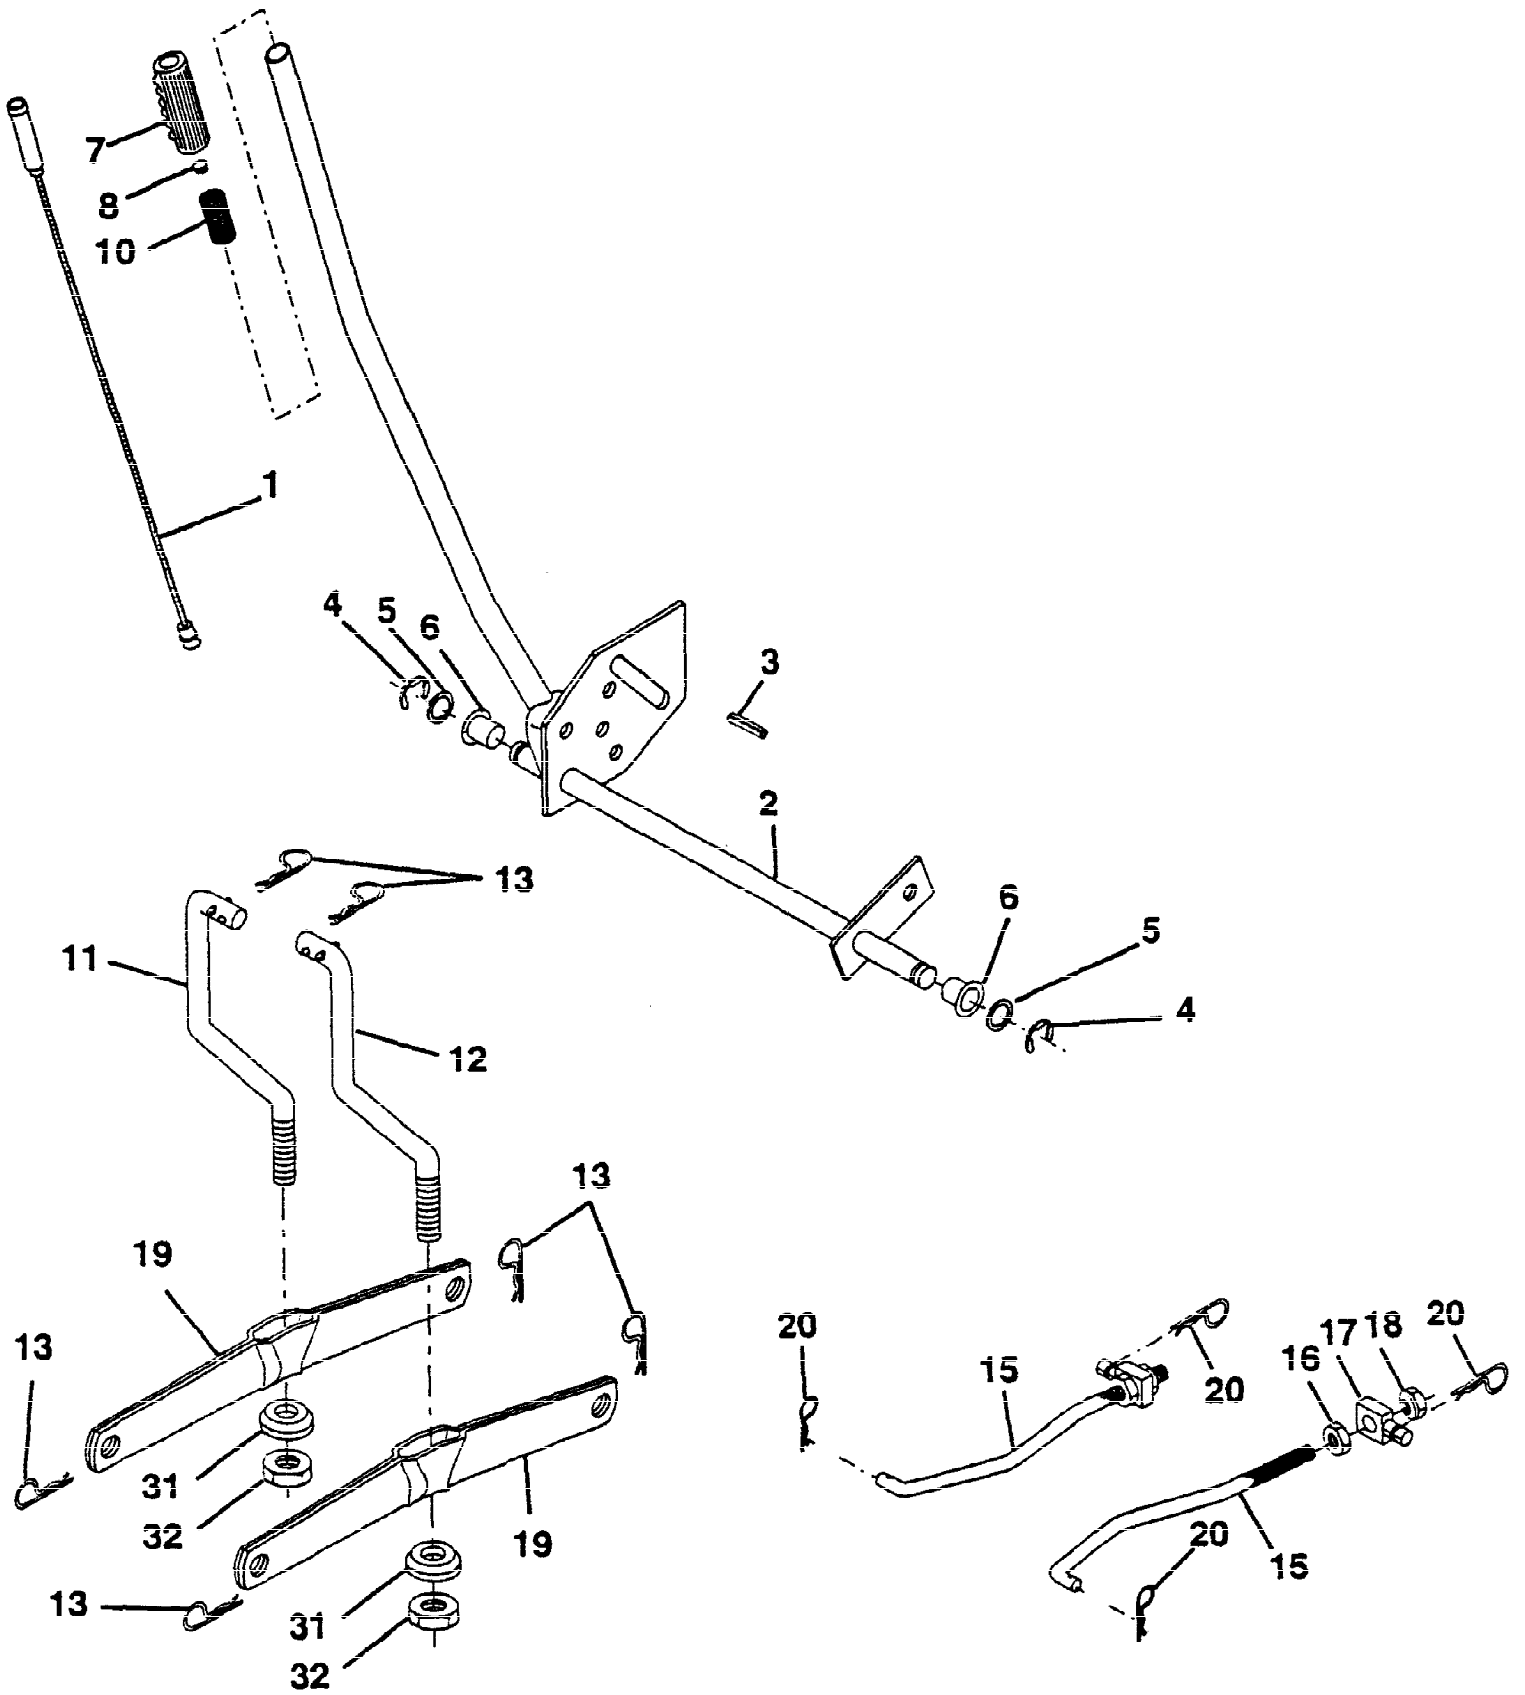

Ref #	Part Number	Qty	Description
1	532136973		Wire Asm Inner W/plunger 17 32
2	532140278		Shaft Asm Lift
3	532138284		Pin Groove
4	812000002		E Ring #5133-62
5	819211621		Washer PLTD 21/32 X 1 X 21ga
6	532120183		Bearing Nylon Blk 629 Id
7	532109413		Grip Handle Bicycle Matte Blk
8	532124526		Button Plunger Black
10	532122512		Spring Cprsn 3 750 Oiled
11	532139865		Link Lift LH
12	532139866		Link Lift RH
13	532124670		Retainer Spring
15	532127218		Link Front
16	873350800		Nut Jam Hex 1/2-13 Unc
17	532130171		Trunnion Blk Zinc
18	873800800		Nut Lock W/wsh 1/2-13unc
19	532139868		Arm Suspension Rear
20	532124660		Spring, Retainer
31	532140302		Bearing Pvt. Lift Spherical
32	873810600		Nut Lock 3/8-24 W/Nylon Insert