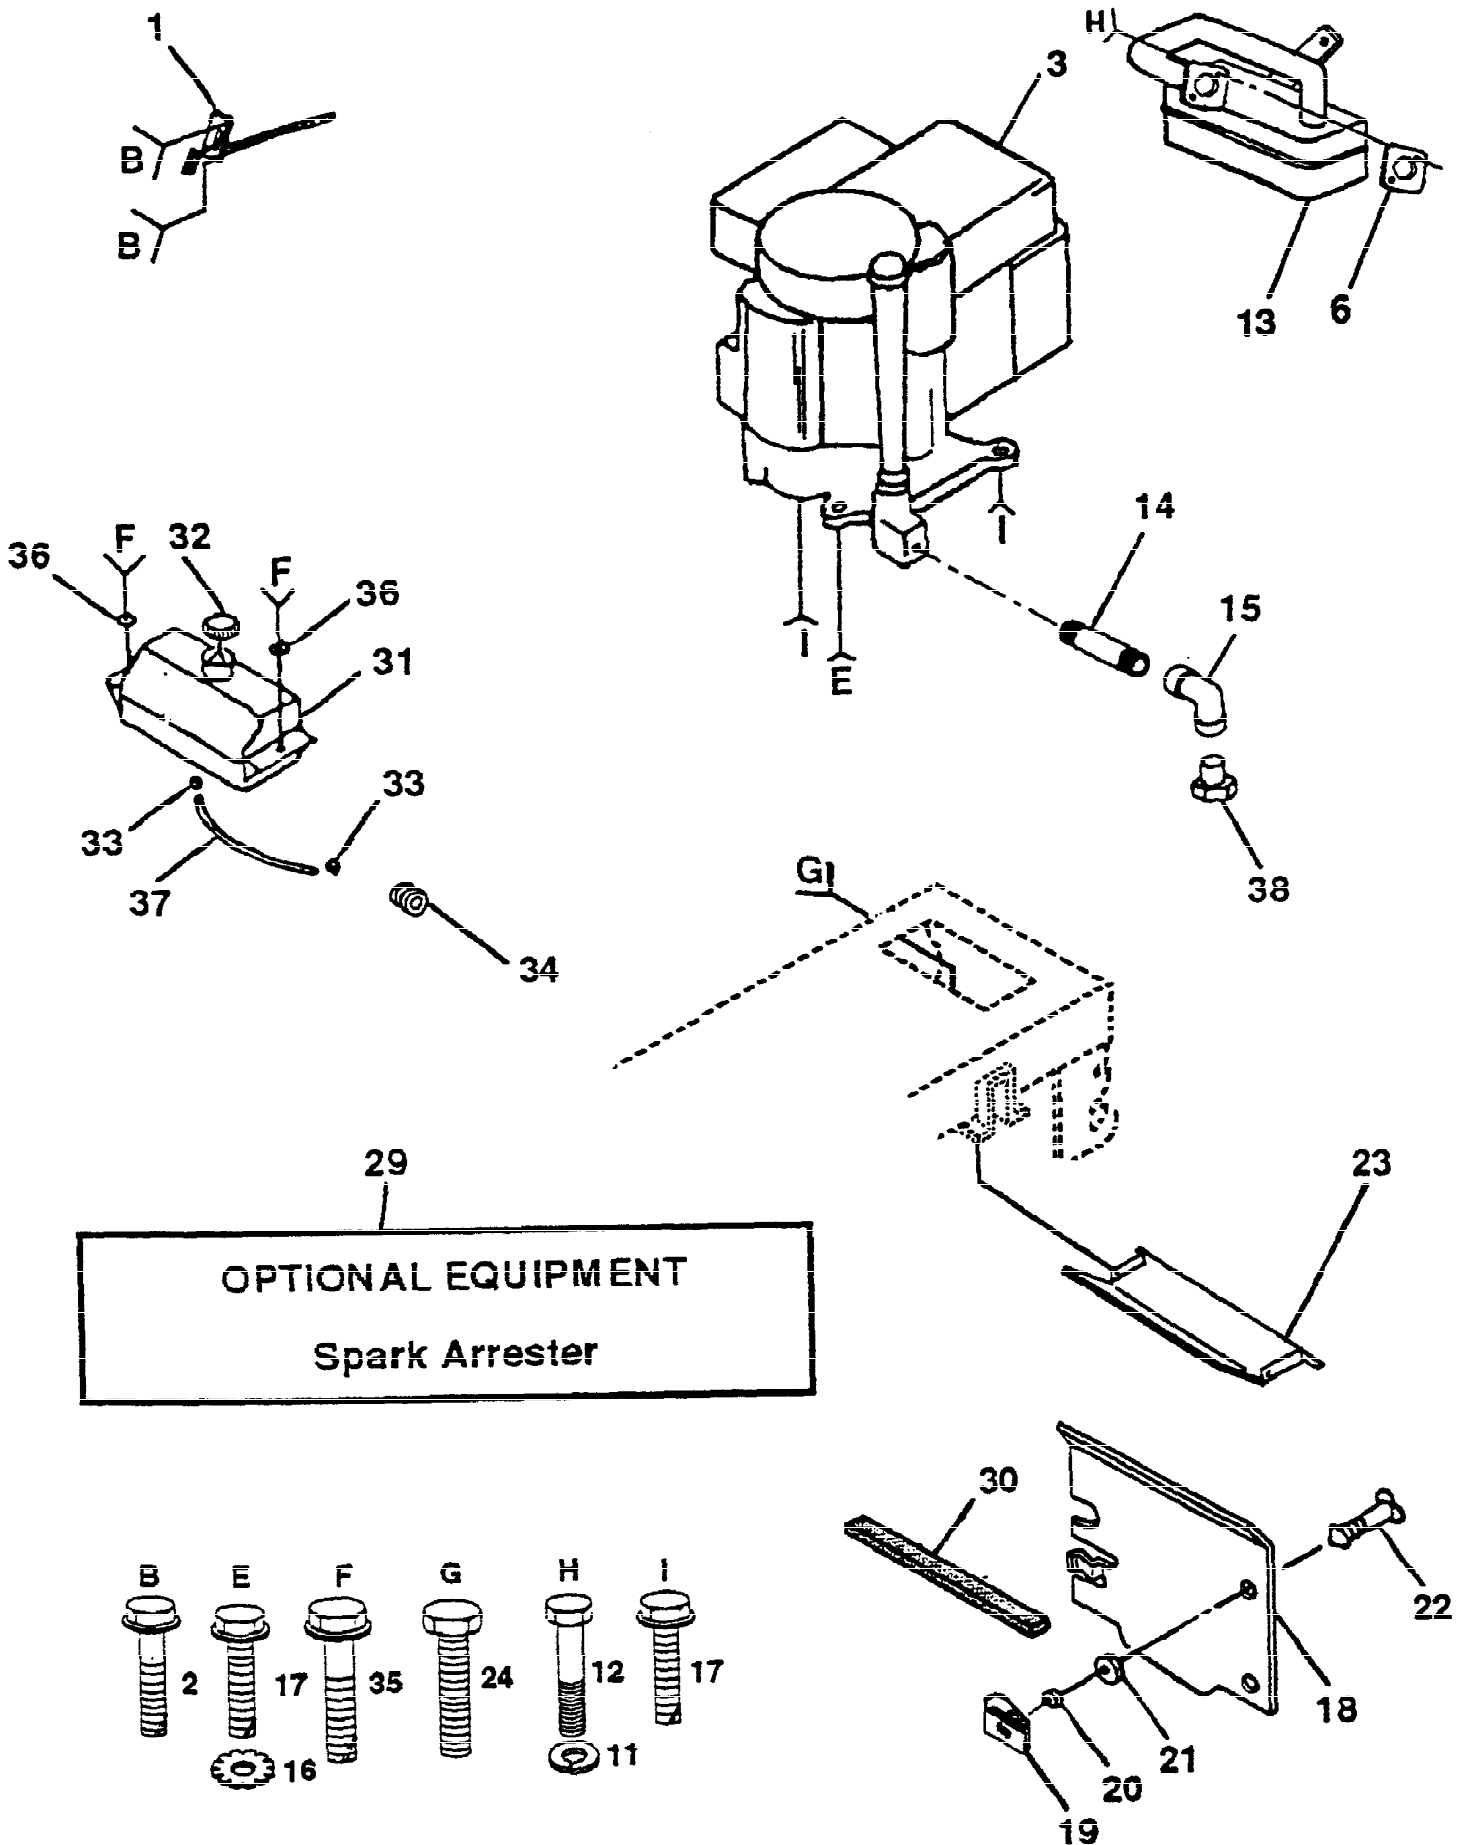

Ref #	Part Number	Qty	Description
1	532140310		Control Th/ch 23 5 LH Flag
2	817720410		Screw Hex Thd Cut 1/4-20x5/8 T
3			Engine B&S 12.5 ICQ IVT Dual Model No. 286707
6	532125593		Gasket Eng 1 313 Id Tin Plated
11	810040500		Washer Lock Hvy Hlcl Spr 5/16
12	871070512		Screw Hexhd Cap 5/16-18x 3/4
13	532137348		Muffler LT B&S 12/12.5/13HP
14	813280324		Nipple Pipe 3/8 Npt X 3"
15	813200300		Elbow Std 90 Degree 3/8-18 Npt
16	811050600		Washer Lock Ext Tooth 3/8
17	817490620		Screw Thdrol 3/8-16x1-1/4 TYTT
18	532136718		Shield Heat Lt
19	532105839		Receptacle 1/4 turn
20	532105838		Retainer 1/4 turn
21	819091016		Washer 9/32 x 5/8 x 16 Ga.
22	532123650		Stud 1/4 turn
23	532128953		Shield-Heat Browning LT/YT
24	817021008		Screw Tap Hex #10-24unc X 1/2
29	532137180		Kit Spark Arrestor (Flat Scm)
30	532127057		Pinch Weld Hood Black
31	532140280		Tank Fuel Front 2 00
32	532140527		Cap Asm Fuel W/sym Vented
33	532123487		Clamp Hose Black
34	532124028		Bushing Snap Nyl Blk Fuel Line
35	817490412		Screw Hexwsh Thdrol 1/4-20x3/4
36	819091416		Washer 9/32 X 7/8 X 16 Ga
37	532137040		Line Fuel 20"
38			Plug Oil Drain (Order From Engine Manufacturer)