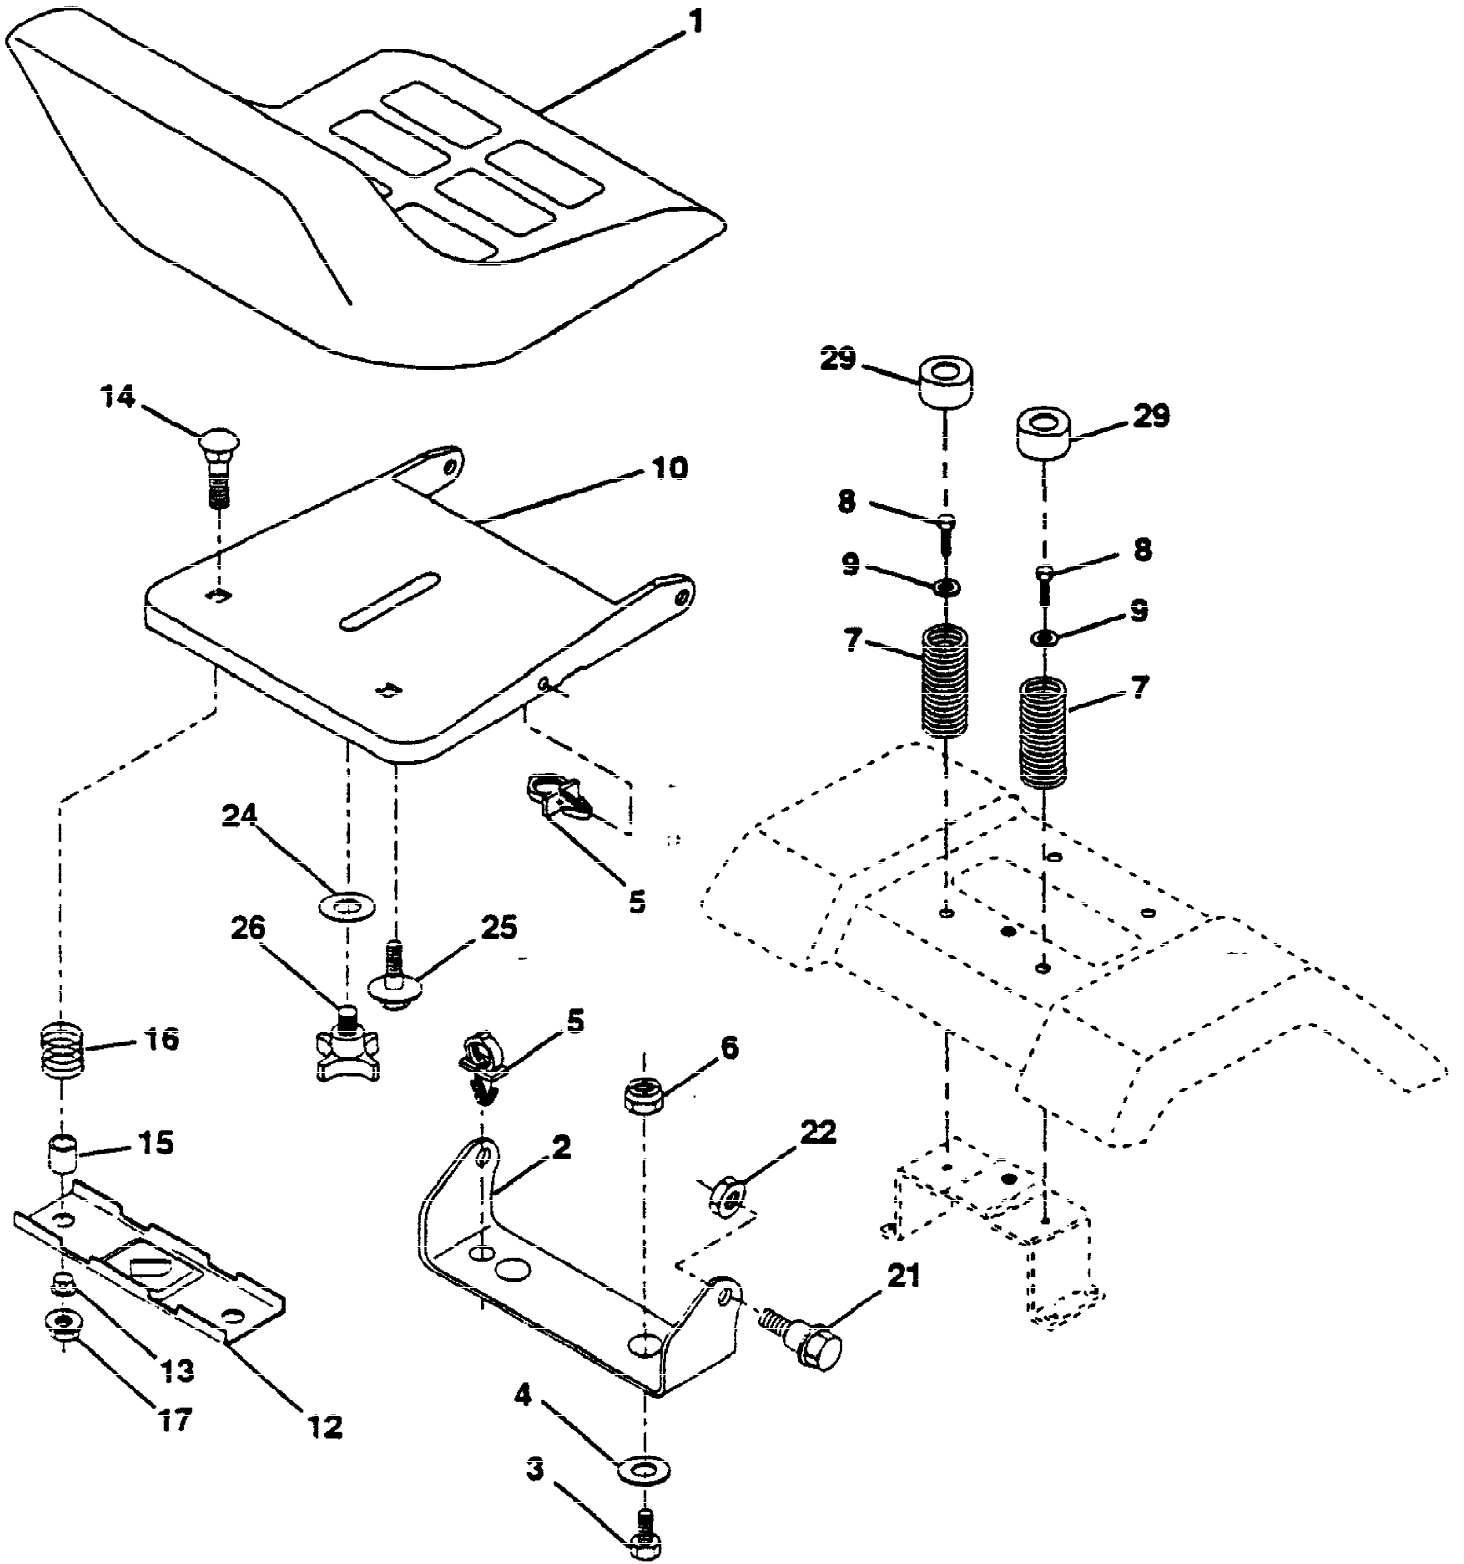

Ref #	Part Number	Qty	Description
1	532127426		Seat V250 Blk/blk Std
2	532140551		Bracket Pivot Seat 8 720
3	874760616		Bolt Fin Hex 3/8-16unc X 1
4	819131610		Washer 13/32 X 1 X 10 Ga
5	532140407		Clip Push-In
6	873680600		Nut Crownlock 3/8-16 Unc
7	532124181		Spring Seat Cprsn 2 250 Blk ZI
8	817490616		Screw Thdrol 3/8-16 X 1 Ty-tt
9	819131614		Washer 13/32 X 1 X 14 Ga.
10	532140552		Pan Seat
12	532121246		Bracket Mounting Switch
13	532121248		Bushing Snap Blk Nyl 50 Id
14	872050411		Bolt Rdhd Sht Nk 1/4-20x1-3/8
15	532134300		Spacer Split 28x 96 Yel Zinc
16	532121250		Spring Cprsn 1 27 Blk Pnt
17	532123976		Nut Lock 1/4 Lge Fig Gr 5 Zinc
21	532139888		Bolt Shoulder 5/16-18 Unc Blkz
23	874780814		Bjolt Fin Hex 1/2-13 x 7/8 Fr. 5
22	873800500		Nut Hex Lock W/Ins 5/16-18
24	819171912		Washer 17/32 X 1-3/16 X 12 Ga.
25	532127018		Bolt Shoulder 5/16-18 X 62
26	810040800		Washer Lock Hvy HLCLSPR 1/2
29	532124238		Cap Spring Seat