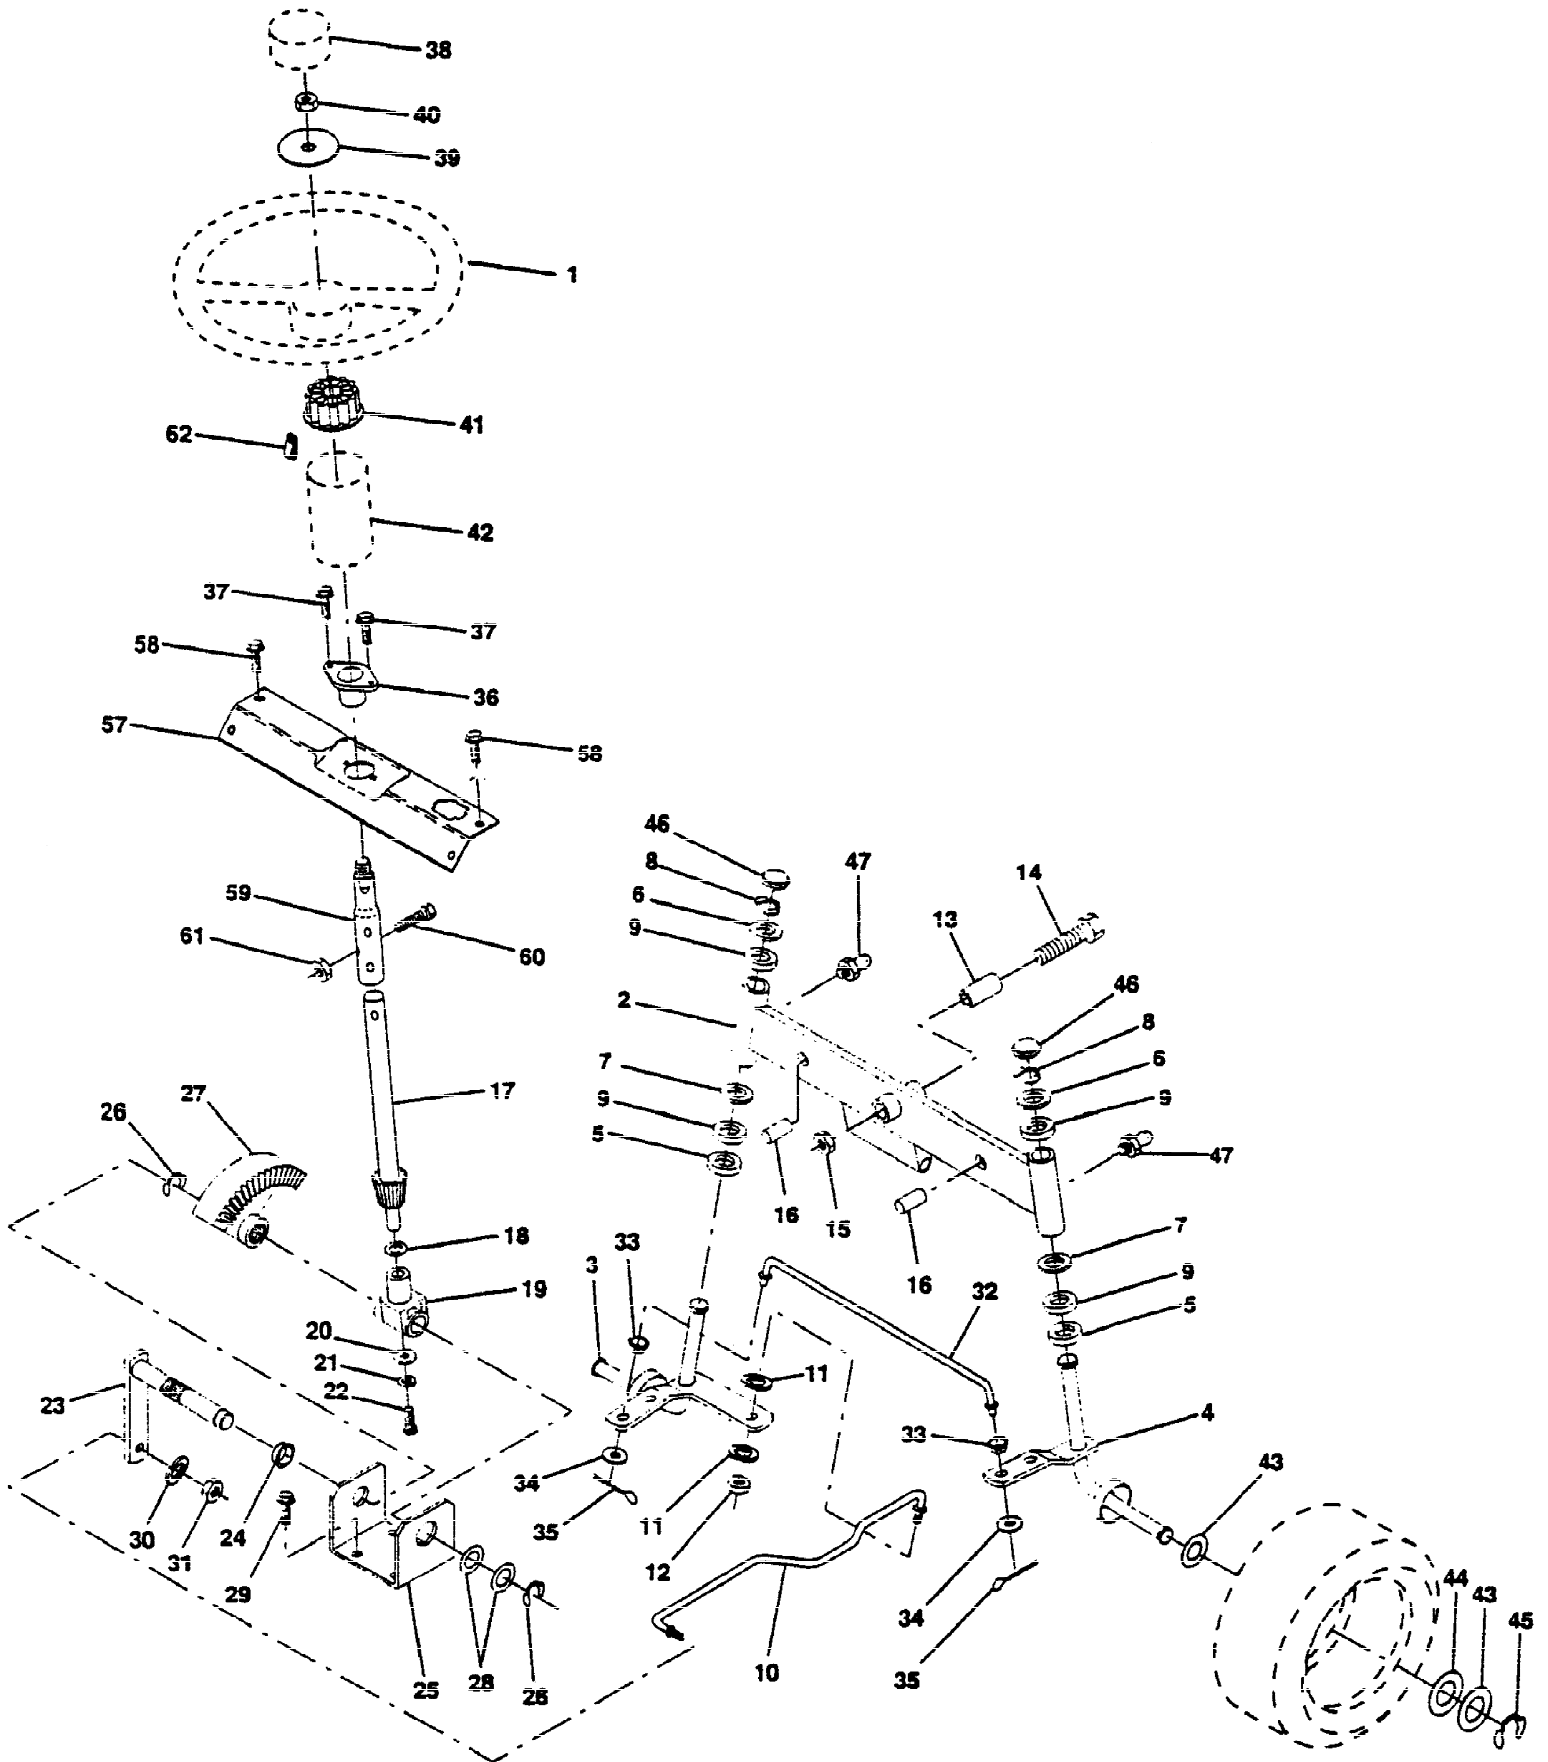

IGNITION SWITCH

POSITION	CIRCUIT	"MAKE"
OFF	G + M + L	NONE
RUN/LIGHT	B + L	A + Y
RUN	B + L	NONE
START	B + L + S	NONE

WIRING INSULATED CLIPS

NOTE: IF WIRING INSULATED CLIPS WERE REMOVED FOR SERVICING OF UNIT, THEY SHOULD BE REPLACED TO PROPERLY SECURE YOUR WIRING

Ref #	Part Number	Qty	Description
1	532127426		Seat V250 Blk/blk Std
2	532140551		Bracket Pivot Seat 8 720
3	874760616		Bolt Fin Hex 3/8-16unc X 1
4	819131610		Washer 13/32 X 1 X 10 Ga
5	532140407		Clip Push-In
6	873680600		Nut Crownlock 3/8-16 Unc
7	532124181		Spring Seat Cprsn 2 250 Blk ZI
8	817490616		Screw Thdrol 3/8-16 X 1 Ty-tt
9	819131614		Washer 13/32 X 1 X 14 Ga.
10	532140552		Pan Seat
12	532121246		Bracket Mounting Switch
13	532121248		Bushing Snap Blk Nyl 50 Id
14	872050411		Bolt Rdhd Sht Nk 1/4-20x1-3/8
15	532134300		Spacer Split 28x 96 Yel Zinc
16	532121250		Spring Cprsn 1 27 Blk Pnt
17	532123976		Nut Lock 1/4 Lge Fig Gr 5 Zinc
21	532139888		Bolt Shoulder 5/16-18 Unc Blkz
23	874780814		Bjolt Fin Hex 1/2-13 x 7/8 Fr. 5
22	873800500		Nut Hex Lock W/Ins 5/16-18
24	819171912		Washer 17/32 X 1-3/16 X 12 Ga.
25	532127018		Bolt Shoulder 5/16-18 X 62
26	810040800		Washer Lock Hvy HLCLSPR 1/2
29	532124238		Cap Spring Seat