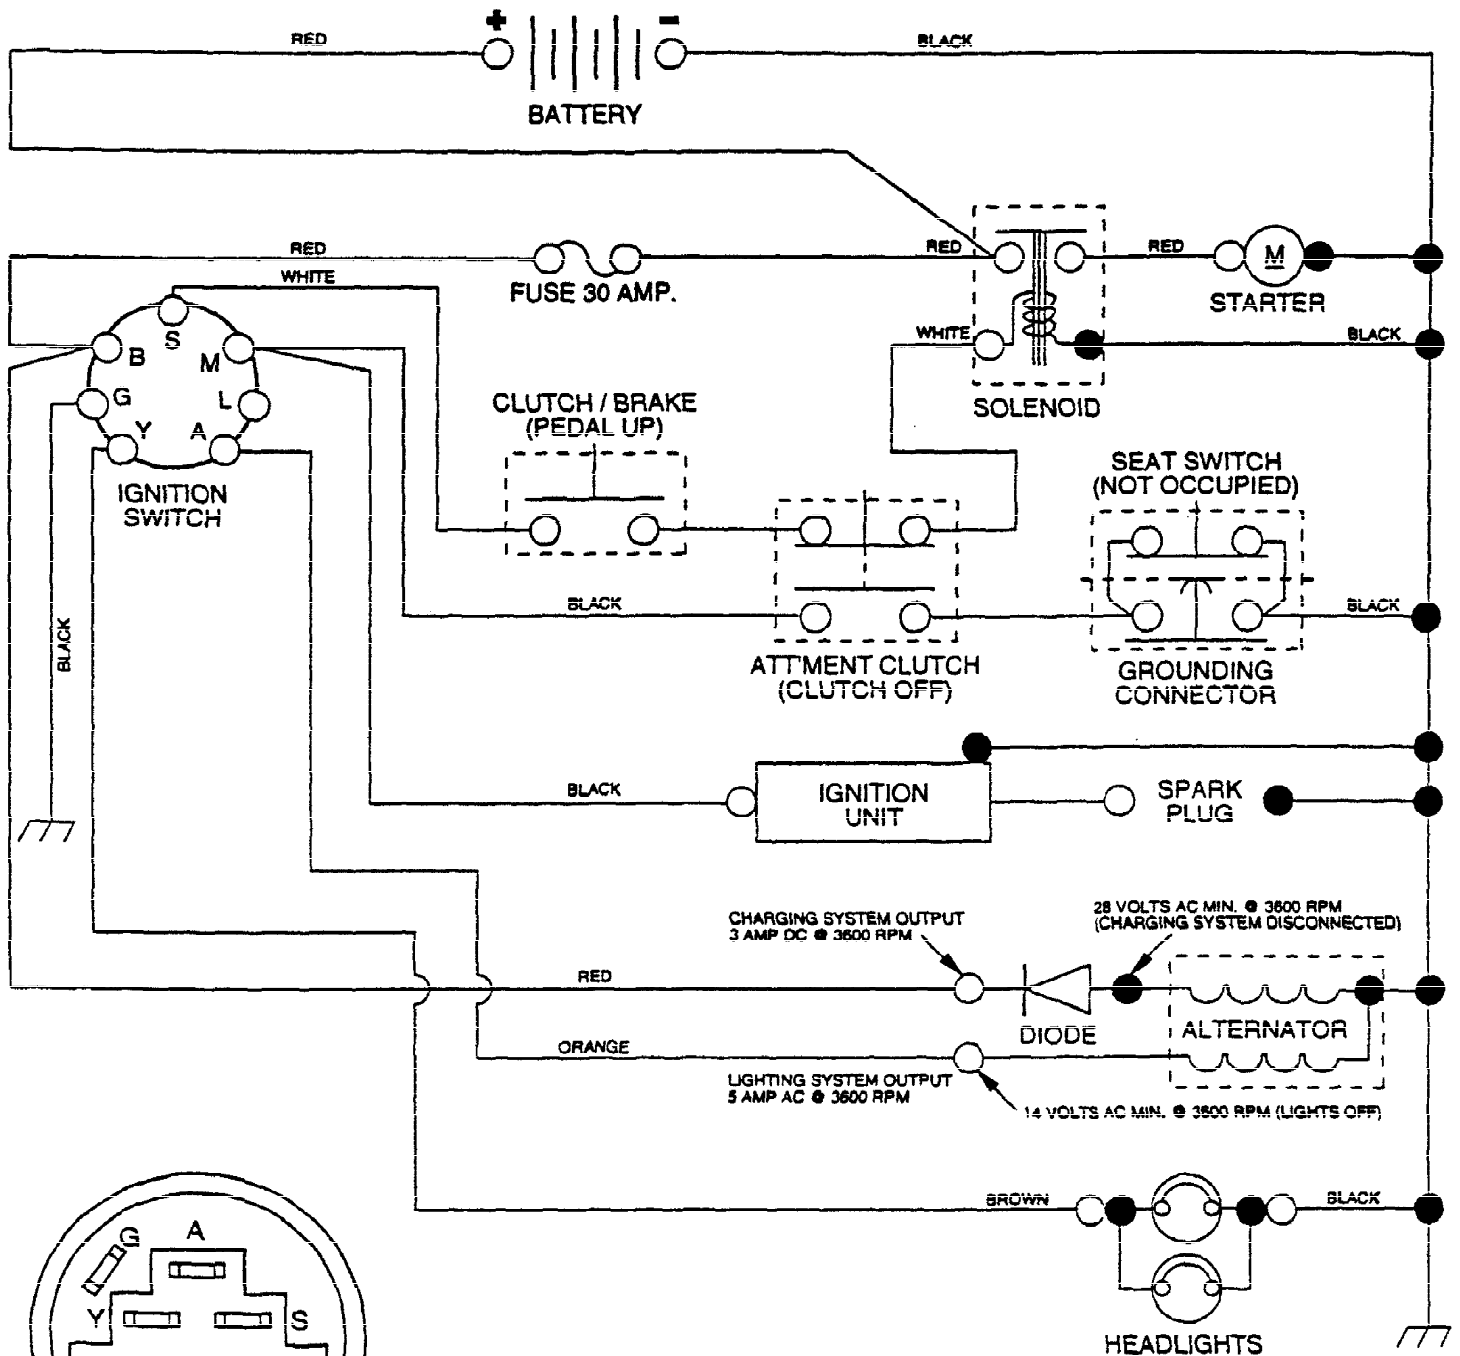

IGNITION SWITCH

POSITION	CIRCUIT	"MAKE"
OFF	G + M + L	NONE
RUN/LIGHT	B + L	A + Y
RUN	B + L	NONE
START	B + L + S	NONE

WIRING INSULATED CLIPS

NOTE: IF WIRING INSULATED CLIPS WERE REMOVED FOR SERVICING OF UNIT, THEY SHOULD BE REPLACED TO PROPERLY SECURE YOUR WIRING

NOTE

YOUR TRACTOR IS EQUIPPED WITH A SPECIAL ALTERNATOR SYSTEM. THE LIGHTS ARE NOT CONNECTED TO THE BATTERY, BUT HAVE THEIR OWN ELECTRICAL SOURCE. BECAUSE OF THIS, THE BRIGHTNESS OF THE LIGHTS WILL CHANGE WITH ENGINE SPEED. AT IDLE THE LIGHTS WILL DIM. AS THE ENGINE IS SPEEDED UP, THE LIGHTS WILL BECOME THEIR BRIGHTEST.