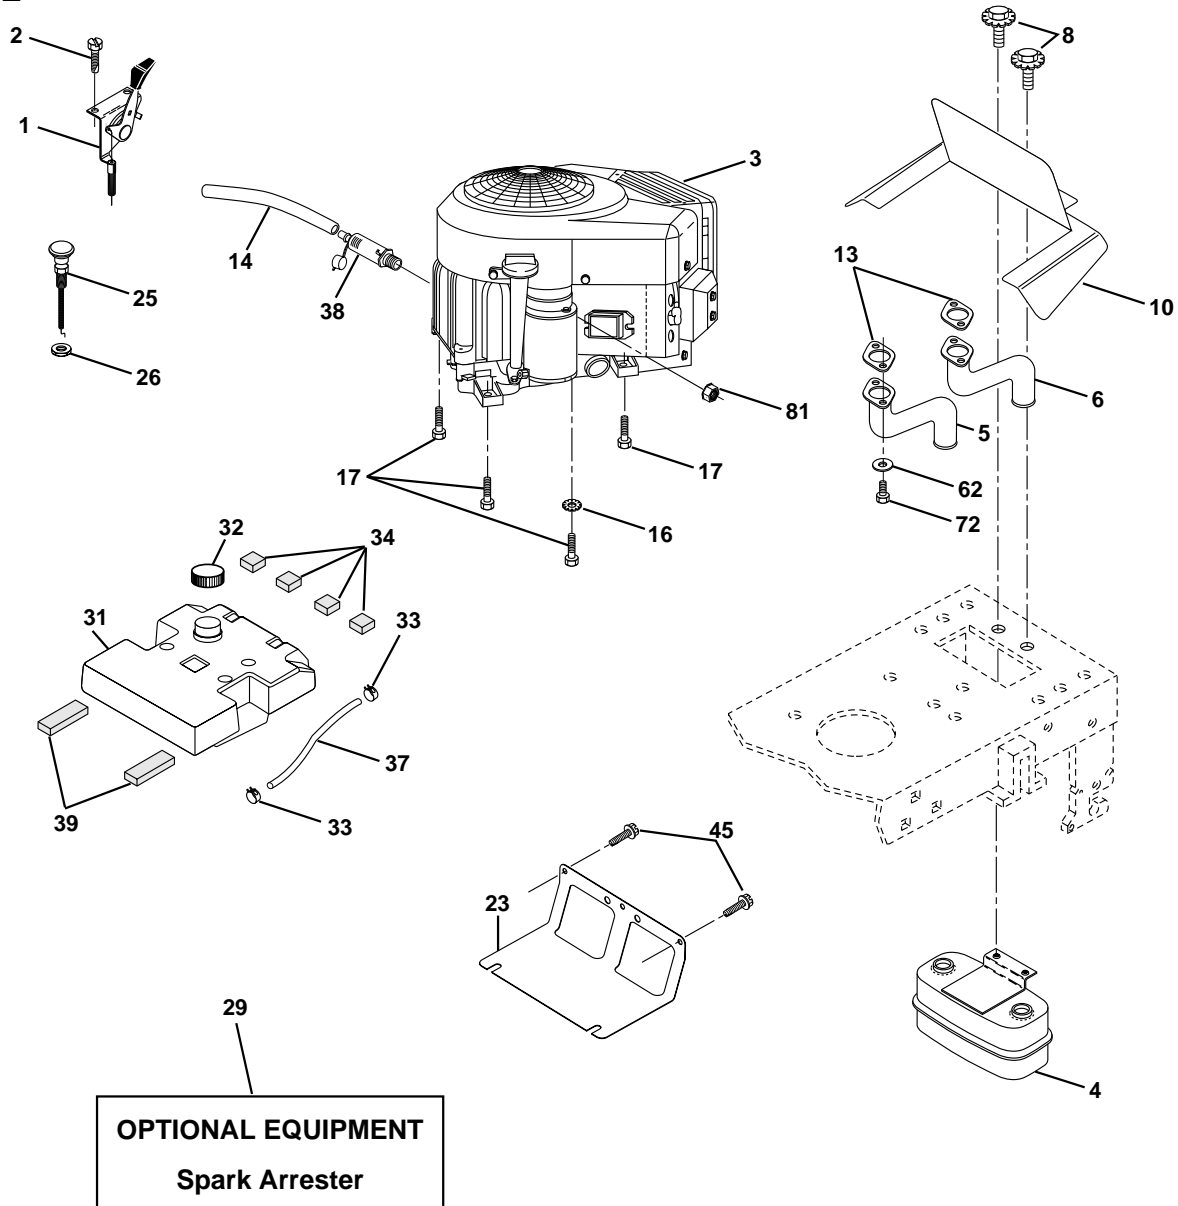

REPAIR PARTS

TRACTOR - MODEL NO. LT18A (JNA18H42A)

ENGINE

OPTIONAL EQUIPMENT
Spark Arrester

KEY NO.	PART NO.	DESCRIPTION
1	532170771	Control Th/ch Flag Dom.
2	817720410	Screw Hex Thd Cut 1/4-20x5/8 T
3	-----	Engine B&S Model 407777 (Order parts from engine manufacturer)
4	532149723	Muffler
5	532160589	Exhaust Tube RH
6	532159955	Exhaust Tube LH
8	532171877	Bolt 5/16-18 Unc x 3/4
10	532162797	Shield Browning
13	532165391	Gasket
14	532148456	Tube Drain Oil Easy
16	811050600	Washer Lock Ext Tooth 3/8
17	817490624	Screw 3/8-16 x 1-1/2
23	532169837	Shield BRN/DBR Guard
25	532145996	Control Choke

KEY NO.	PART NO.	DESCRIPTION
26	873920600	Nut Keps 3/8-24 Unf
29	532137180	Kit Spark Arrestor (Flat Scrn)
31	532157103	Tank Fuel
32	532140527	Cap Asm Fuel W/sym Vented
33	532123487	Clamp Hose Black
34	532106082	Pad Spacer 1 x 1 x 1
37	532137040	Line Fuel
38	532148315	Plug Drain Oil Easy
39	532109227	Pad 1.75 x .75 x .06
45	817000612	Screw Hex Wsh Thdrol 3/8-16 x 3/4
62	810040500	Washer Lock Hvy Hlcl Spr. 5/16
72	871070512	Screw Hex Hd Cap 5/16-18 x 3/4
81	873510400	Nut Keps Hex 1/4-20 Unc

NOTE: All component dimensions given in U.S. inches
1 inch = 25.4 mm