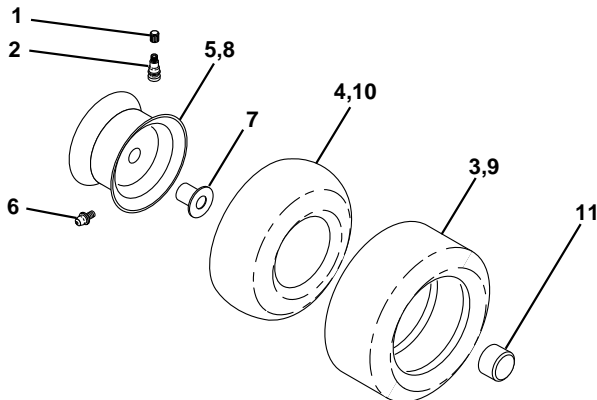

WHEELS & TIRES

KEY NO.	PART NO.	DESCRIPTION
1	532059192	Cap Valve Tire
2	532065139	Stem Valve
3	532106222	Tire F Ts 15 X 6 0 - 6 Service
4	532059904	Tube Front (Service Item Only)
5	532138336	Rim Asm 6"front Silver Service
6	532124957	Fitting Grease (Front Wheel Only)
7	532124959	Bearing Flange (Front Wheel Only)
8	532138337	Rim Asm 8"rear Silver Service
9	532122082	Tire R Ts 20x10-8 C Service
10	532124926	Tube Rear (Service Item Only)
11	532175039	Cap Axle Blk 1 50 X 1 00
--	532144334	Sealant, Tire (10 oz. Tube)

NOTE: All component dimensions given in U.S. inches
1 inch = 25.4 mm