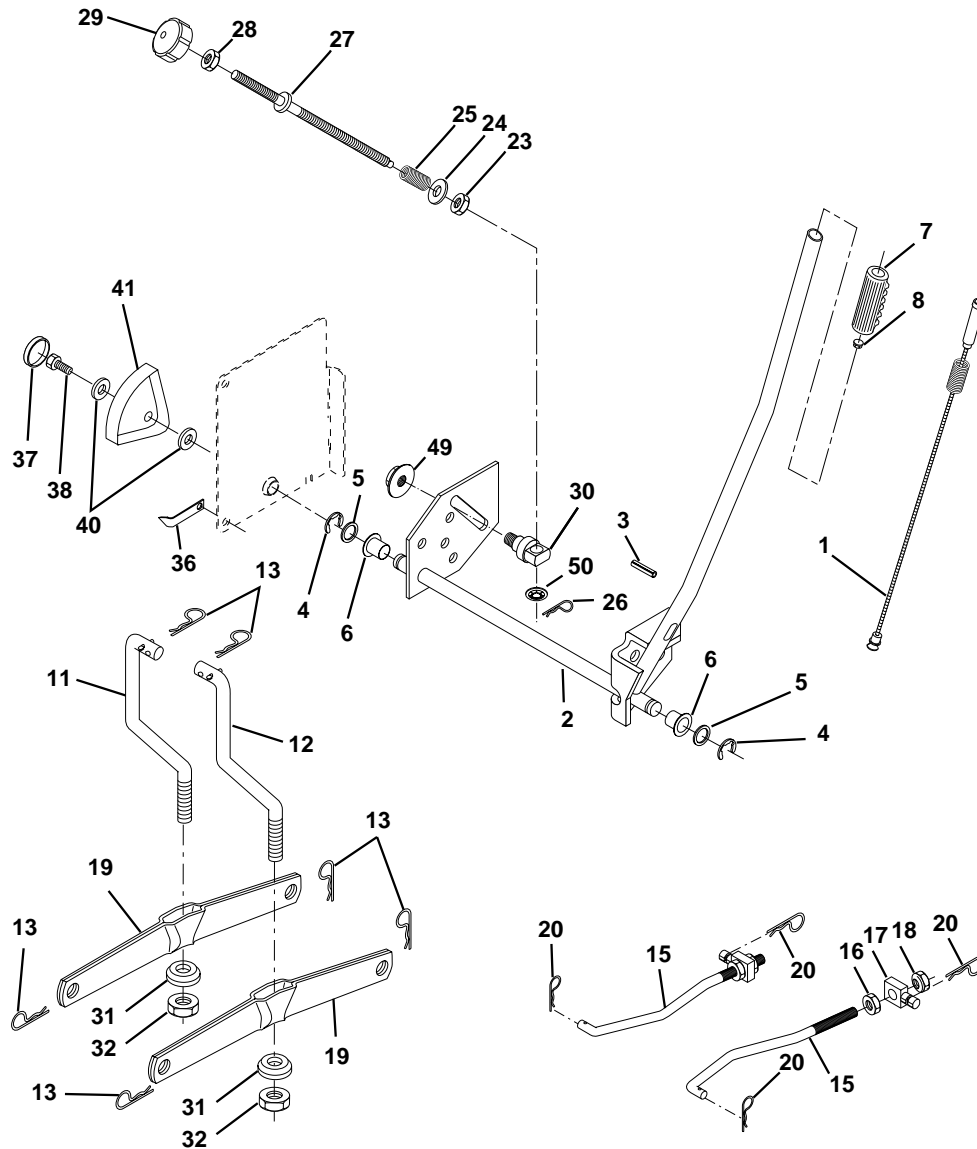

NOTE: All component dimensions given in U.S. inches
1 inch = 25.4 mm

REPAIR PARTS

TRACTOR - MODEL NO. LT18A (JNA18H42A)

ENGINE

OPTIONAL EQUIPMENT
Spark Arrester

KEY NO.	PART NO.	DESCRIPTION
1	532170771	Control Th/ch Flag Dom.
2	817720410	Screw Hex Thd Cut 1/4-20x5/8 T
3	-----	Engine B&S Model 407777 (Order parts from engine manufacturer)
4	532149723	Muffler
5	532160589	Exhaust Tube RH
6	532159955	Exhaust Tube LH
8	532171877	Bolt 5/16-18 Unc x 3/4
10	532162797	Shield Browning
13	532165391	Gasket
14	532148456	Tube Drain Oil Easy
16	811050600	Washer Lock Ext Tooth 3/8
17	817490624	Screw 3/8-16 x 1-1/2
23	532169837	Shield BRN/DBR Guard
25	532145996	Control Choke

NOTE: All component dimensions given in U.S. inches
1 inch = 25.4 mm

REPAIR PARTS

TRACTOR - MODEL NO. LT18A (JNA18H42A)

MOWER LIFT

KEY NO.	PART NO.	DESCRIPTION
1	532159460	Wire Asm Inner W/plunger
2	532159471	Shaft Asm Lift RH w/Inf
3	532105767	Pin Groove 1 500 Zinc
4	812000002	E Ring #5133-62
5	819211621	Washer 21/32 X 1 X 21 Ga
6	532120183	Bearing Nylon Blk 629 Id
7	532125631	Grip Handle Fluted Blk
8	532124526	Button Plunger Black
11	532139865	Link Lift LH Fixed Length
12	532139866	Link Lift RH Fixed Length
13	532124670	Retainer Spring
15	532173288	Link Front
16	873350800	Nut Jam Hex 1/2-13 Unc
17	532130171	Trunnion Blk Zinc
18	873800800	Nut Lock w/Wsh 1/2-13unc
19	532139868	Arm Suspension Rear
20	532163552	Retainer Spring
23	532110807	Nut Special