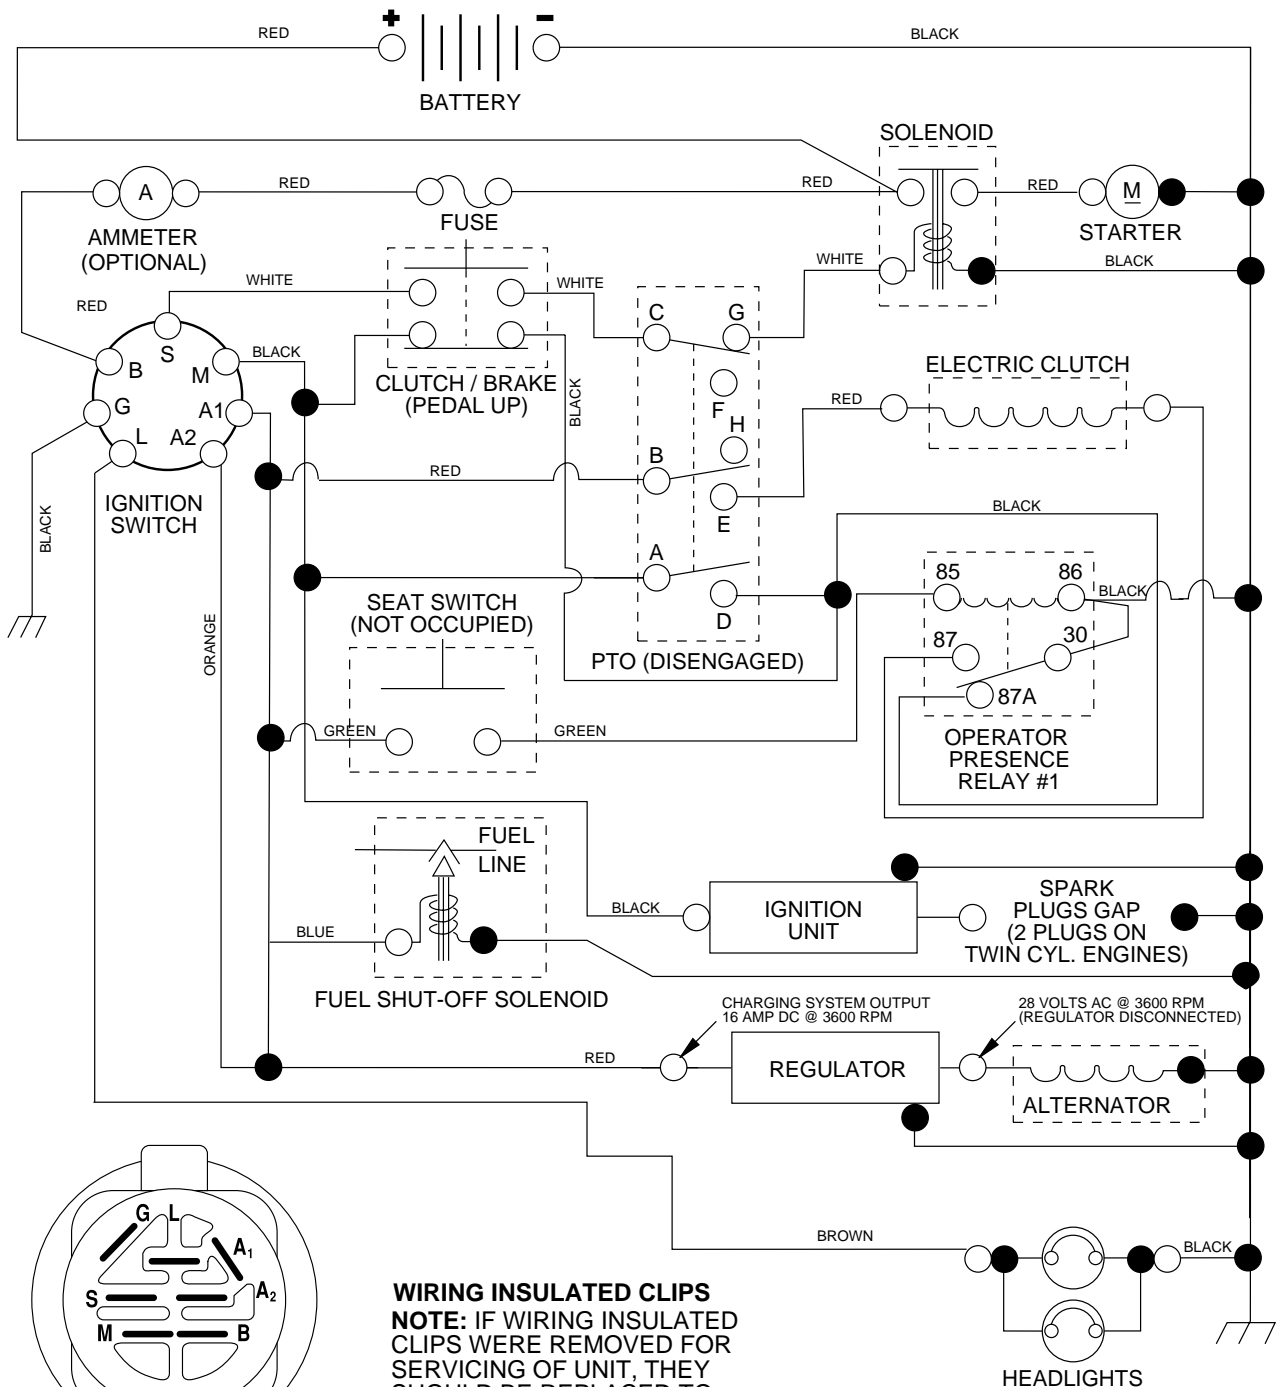

SCHEMATIC

IGNITION SWITCH

POSITION	CIRCUIT	"MAKE"
OFF	M+G+A1	NONE
RUN/LIGHT	B+A1	A2+L
RUN	B+A1	NONE
START	B + S + A1	NONE

WIRING INSULATED CLIPS
NOTE: IF WIRING INSULATED CLIPS WERE REMOVED FOR SERVICING OF UNIT, THEY SHOULD BE REPLACED TO PROPERLY SECURE YOUR WIRING.

PTO SWITCH

POSITION	CIRCUIT
OFF	C + G, B + H
ON	C + F, B + E, A + D

REPAIR PARTS

TRACTOR - MODEL NO. LT18A (JNA18H42A)

ELECTRICAL

REPAIR PARTS

TRACTOR - MODEL NO. LT18A (JNA18H42A)

ELECTRICAL

NOTE: All component dimensions given in U.S. inches.
1 inch = 25.4 mm.

REPAIR PARTS

TRACTOR - MODEL NO. LT18A (JNA18H42A)

SEAT ASSEMBLY

KEY PART NO. NO.

DESCRIPTION

1	532140118	Seat
2	532140551	Bracket Pivot Seat 8 720
3	871110616	Bolt Fin Hex 3/8-16unc X 1
4	819131610	Washer 13/32 X 1 X 10 Ga
5	532145006	Clip Push-In
6	873800600	Nut Hex w/Ins. 3/8-16 Unc
7	532124181	Spring Seat Cprsn 2 250 Blk Zi
8	817000616	Screw 3/8-16 X 1
9	819131614	Washer 13/32 X 1 X 14 Ga.
10	532174894	Pan Seat
11	532166369	Knob Seat Adj Wingnut
12	532121246	Bracket Mounting Switch
13	532121248	Bushing Snap Blk Nyl 50 Id

NOTE: All component dimensions given in U.S. inches
1 inch = 25.4 mm

REPAIR PARTS

TRACTOR - MODEL NO. LT18A (JNA18H42A)

MOWER LIFT

KEY NO.	PART NO.	DESCRIPTION
1	532159460	Wire Asm Inner W/plunger
2	532159471	Shaft Asm Lift RH w/Inf
3	532105767	Pin Groove 1 500 Zinc
4	812000002	E Ring #5133-62
5	819211621	Washer 21/32 X 1 X 21 Ga
6	532120183	Bearing Nylon Blk 629 Id
7	532125631	Grip Handle Fluted Blk
8	532124526	Button Plunger Black
11	532139865	Link Lift LH Fixed Length
12	532139866	Link Lift RH Fixed Length
13	532124670	Retainer Spring
15	532173288	Link Front
16	873350800	Nut Jam Hex 1/2-13 Unc
17	532130171	Trunnion Blk Zinc
18	873800800	Nut Lock w/Wsh 1/2-13unc
19	532139868	Arm Suspension Rear
20	532163552	Retainer Spring
23	532110807	Nut Special