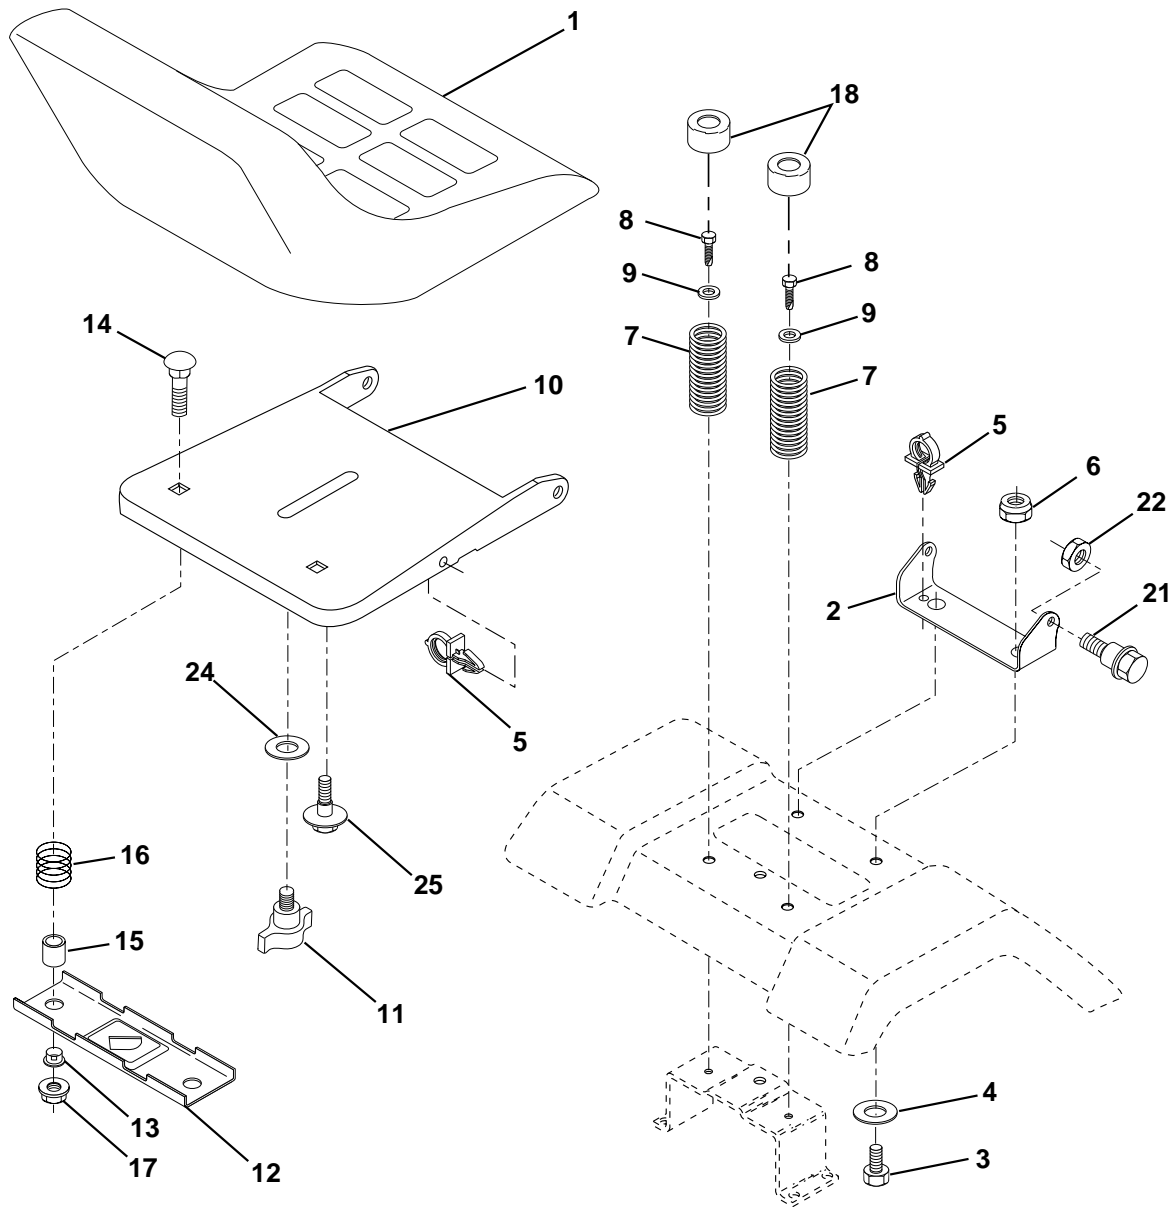

NOTE: All component dimensions given in U.S. inches
1 inch = 25.4 mm

REPAIR PARTS

TRACTOR - MODEL NO. LT18A (JNA18H42A)

STEERING ASSEMBLY

REPAIR PARTS

TRACTOR - MODEL NO. LT18A (JNA18H42A)

STEERING ASSEMBLY

NOTE: All component dimensions given in U.S. inches.
1 inch = 25.4 mm.

REPAIR PARTS

TRACTOR - MODEL NO. LT18A (JNA18H42A)

SEAT ASSEMBLY

KEY PART NO. NO.

DESCRIPTION

1	532140118	Seat
2	532140551	Bracket Pivot Seat 8 720
3	871110616	Bolt Fin Hex 3/8-16unc X 1
4	819131610	Washer 13/32 X 1 X 10 Ga
5	532145006	Clip Push-In
6	873800600	Nut Hex w/Ins. 3/8-16 Unc
7	532124181	Spring Seat Cprsn 2 250 Blk Zi
8	817000616	Screw 3/8-16 X 1
9	819131614	Washer 13/32 X 1 X 14 Ga.
10	532174894	Pan Seat
11	532166369	Knob Seat Adj Wingnut
12	532121246	Bracket Mounting Switch
13	532121248	Bushing Snap Blk Nyl 50 Id