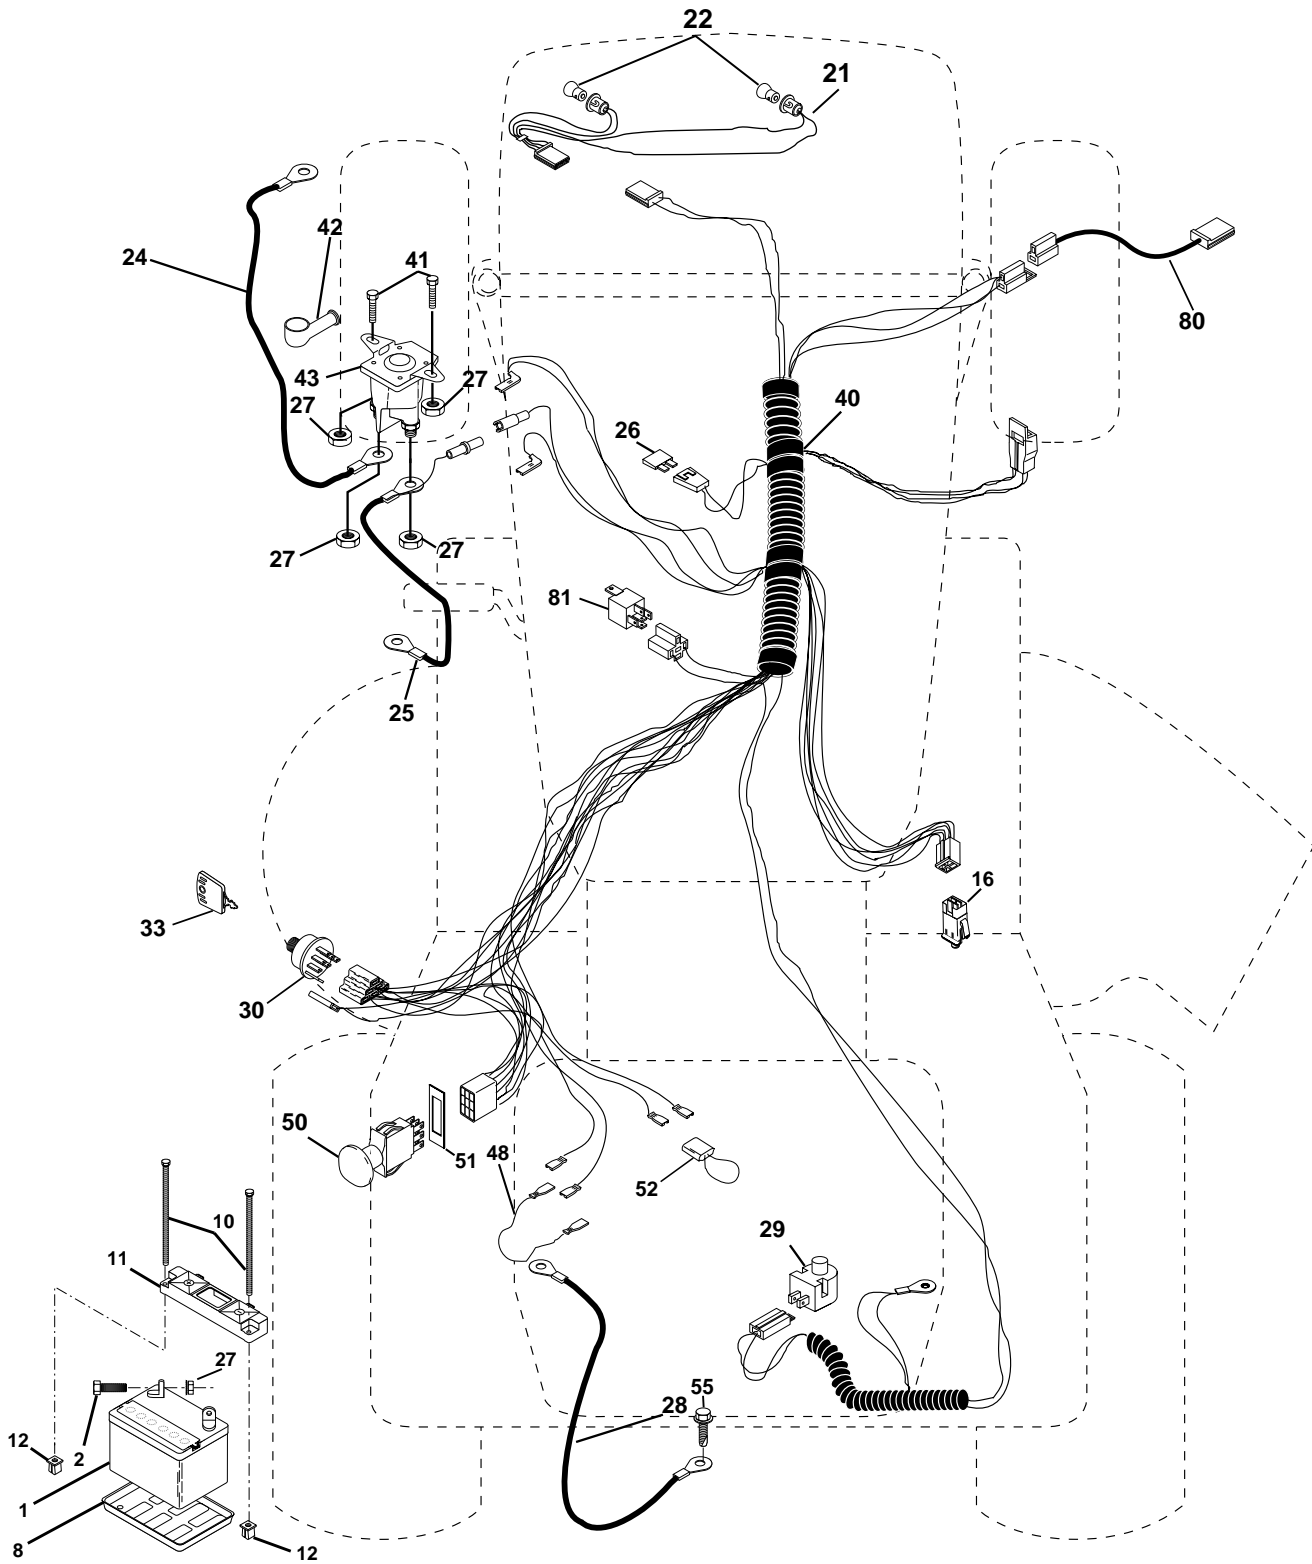

SCHEMATIC

IGNITION SWITCH

POSITION	CIRCUIT	"MAKE"
OFF	M+G+A1	NONE
RUN/LIGHT	B+A1	A2+L
RUN	B+A1	NONE
START	B + S + A1	NONE

WIRING INSULATED CLIPS
NOTE: IF WIRING INSULATED CLIPS WERE REMOVED FOR SERVICING OF UNIT, THEY SHOULD BE REPLACED TO PROPERLY SECURE YOUR WIRING.

PTO SWITCH

POSITION	CIRCUIT
OFF	C + G, B + H
ON	C + F, B + E, A + D

REPAIR PARTS

TRACTOR - MODEL NO. LT18A (JNA18H42A)

ELECTRICAL

REPAIR PARTS

TRACTOR - MODEL NO. LT18A (JNA18H42A)

ELECTRICAL

NOTE: All component dimensions given in U.S. inches.
1 inch = 25.4 mm

REPAIR PARTS

TRACTOR - MODEL NO. LT18A (JNA18H42A)

DECALS

KEY NO.	PART NO.	DESCRIPTION
1	532157032	Decal Oper. Step Thru E/F
2	532145005	Decal Battery
3	532170706	Decal Hood RH
4	532170707	Decal Hood LH
5	532170850	Decal HP Engine
6	532162927	Decal Hood/SdPanel
7	532170565	Decal Wheel Steering
8	532170563	Decal Warning

NOTE: All component dimensions given in U.S. inches
1 inch = 25.4 mm

REPAIR PARTS

TRACTOR - MODEL NO. LT18A (JNA18H42A)

MOWER LIFT

KEY NO.	PART NO.	DESCRIPTION
1	532159460	Wire Asm Inner W/plunger
2	532159471	Shaft Asm Lift RH w/Inf
3	532105767	Pin Groove 1 500 Zinc
4	812000002	E Ring #5133-62
5	819211621	Washer 21/32 X 1 X 21 Ga
6	532120183	Bearing Nylon Blk 629 Id
7	532125631	Grip Handle Fluted Blk
8	532124526	Button Plunger Black
11	532139865	Link Lift LH Fixed Length
12	532139866	Link Lift RH Fixed Length
13	532124670	Retainer Spring
15	532173288	Link Front
16	873350800	Nut Jam Hex 1/2-13 Unc
17	532130171	Trunnion Blk Zinc
18	873800800	Nut Lock w/Wsh 1/2-13unc
19	532139868	Arm Suspension Rear
20	532163552	Retainer Spring
23	532110807	Nut Special