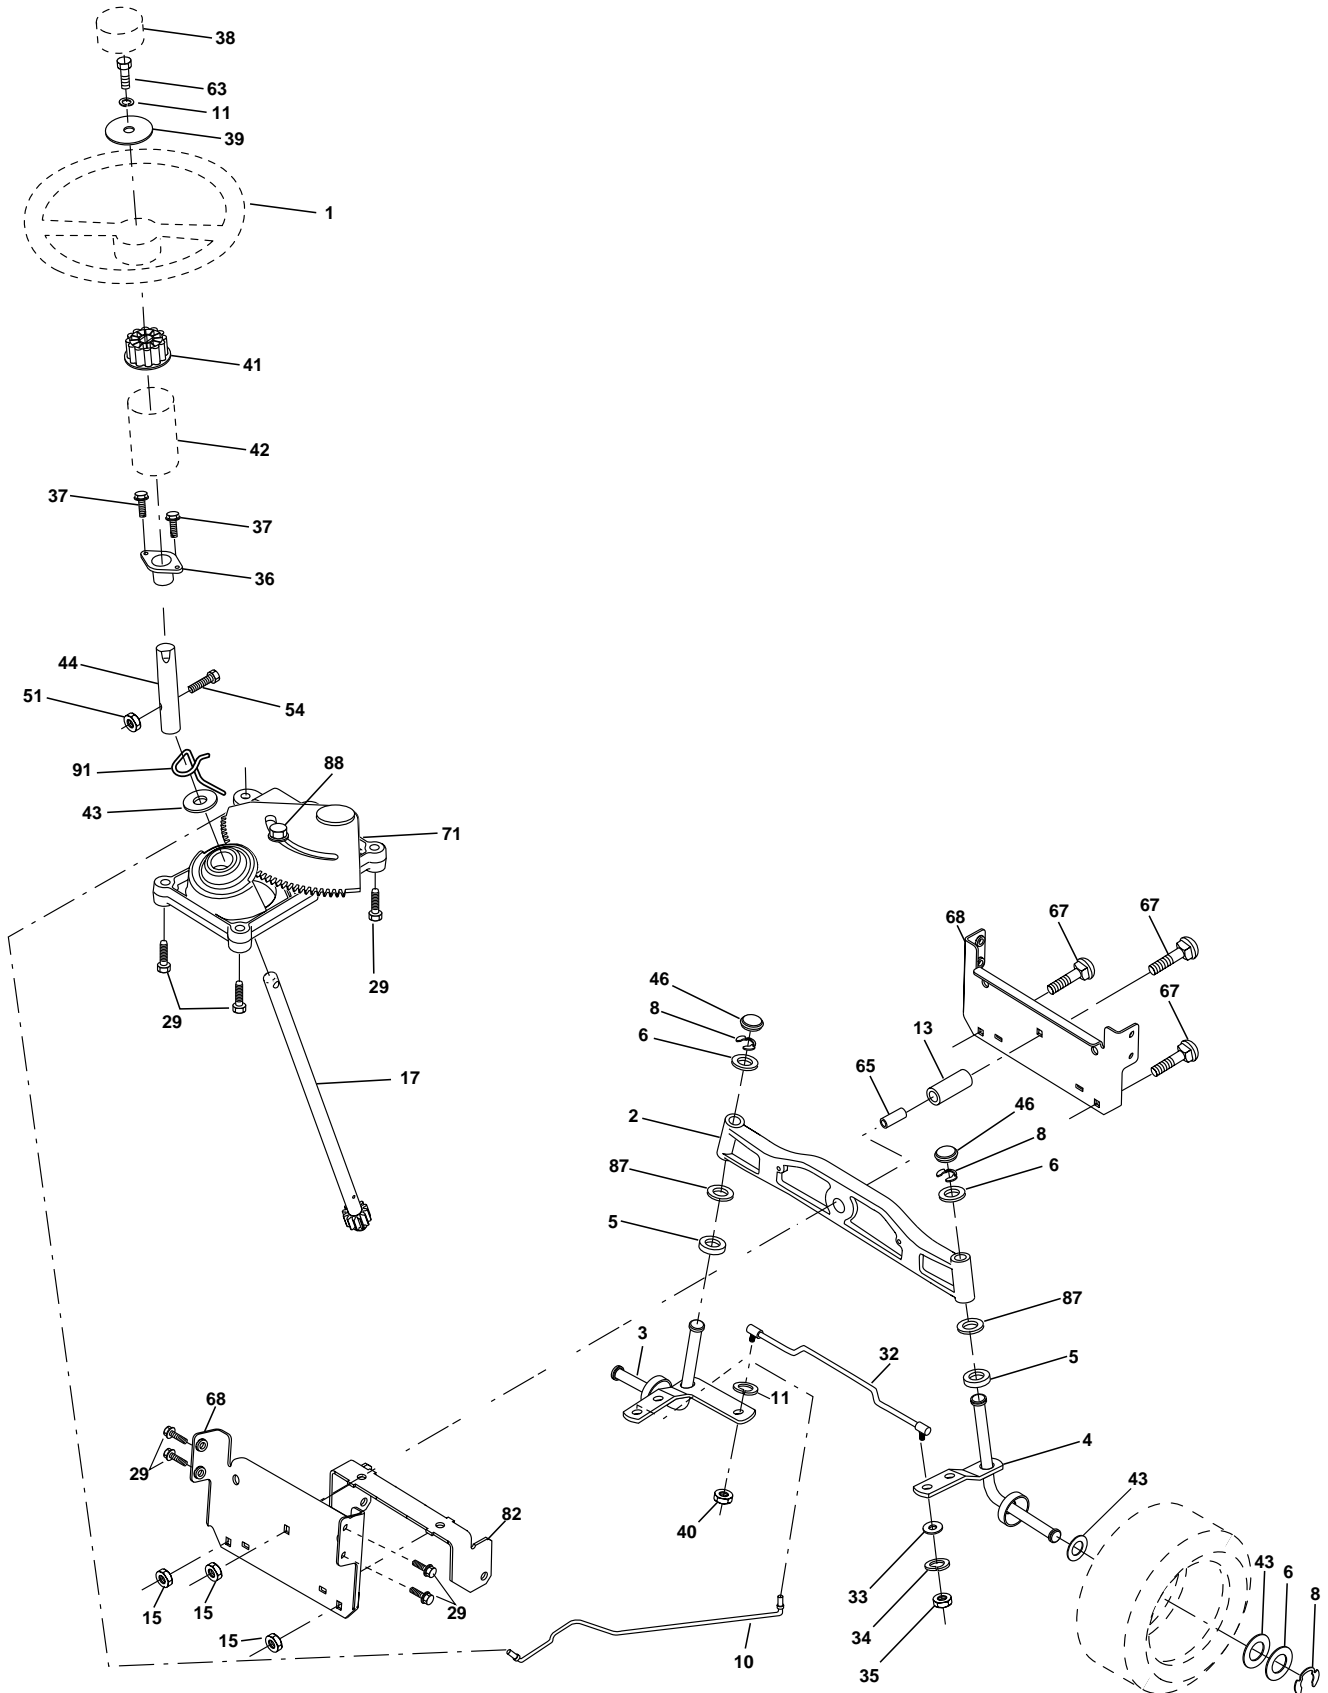

REPAIR PARTS

TRACTOR - MODEL NO. LT18A (JNA18H42A)

STEERING ASSEMBLY

REPAIR PARTS

TRACTOR - MODEL NO. LT18A (JNA18H42A)

STEERING ASSEMBLY

KEY NO.	PART NO.	DESCRIPTION
1	532172092	Wheel Steering
2	532172393	Axle Cast LT Machined
3	532169840	Spindle Asm Cast LH
4	532169839	Spindle Asm Cast RH
5	532124931	Bearing Race Thrust Harden
6	532121748	Washer 25/32 X 1-5/8 X 16 Ga
8	812000029	Ring Klip #t5304-75
10	532175121	Link Drag
11	810040600	Washer Lock Hvy Hlcl Spr 3/8
13	532136518	Spacer Brg Axle Front
15	532145212	Nut Hex Flange Lock Yel D
17	532177876	Shaft Asm Steering
29	817060612	Screw 3/8-16x3/4
32	532171888	Rod Tie
33	819111216	Washer 11/32 x 3/4 x 16 Ga.
34	810040500	Washer Lock Hvy. Helical 5/16 SD
35	873540600	Nut Crown Lock 5/16-24
36	532155099	Bushing Strg
37	532152927	Screw TT #32.5 x 5 x 3/8 Flange
38	532172093	Cap Wheel Steer
39	819132411	Washer 13/32 x 1-1/20 x 11 Ga.
40	532124701	Nut Lock Center 3/8-24 Unf
41	532159945	Adaptor Wheel Strg
42	532169633	Boot Dash Steering
43	532121749	Washer 25/32 X 1 1/4 X 16 Ga
44	532153720	Extension Steering Non-adjust
46	532121232	Cap Spindle Fr Top Blk
51	873800500	Nut Lock Hex W/Ins 5/16-18 UNC
54	874780520	Bolt Fin Hex 5/16-18 UNC x 1-1/4
63	874780616	Bolt Fin Hex 3/8-16 UNC x 1 Gr. 5
65	532160367	Spacer, Brace Axle
67	872140618	Bolt Rdhd 3/8-16 x 2-1/4
68	532169827	Brace, Axle
71	532175146	Steering Asm.
82	532169835	Bracket Susp Chassis Front 15"
87	532173966	Washer Flat .781 x 1-1/2 x .14
88	532175118	Bolt Shoulder 7/16-20
91	532175553	Clip, Steering

NOTE: All component dimensions given in U.S. inches.
1 inch = 25.4 mm.