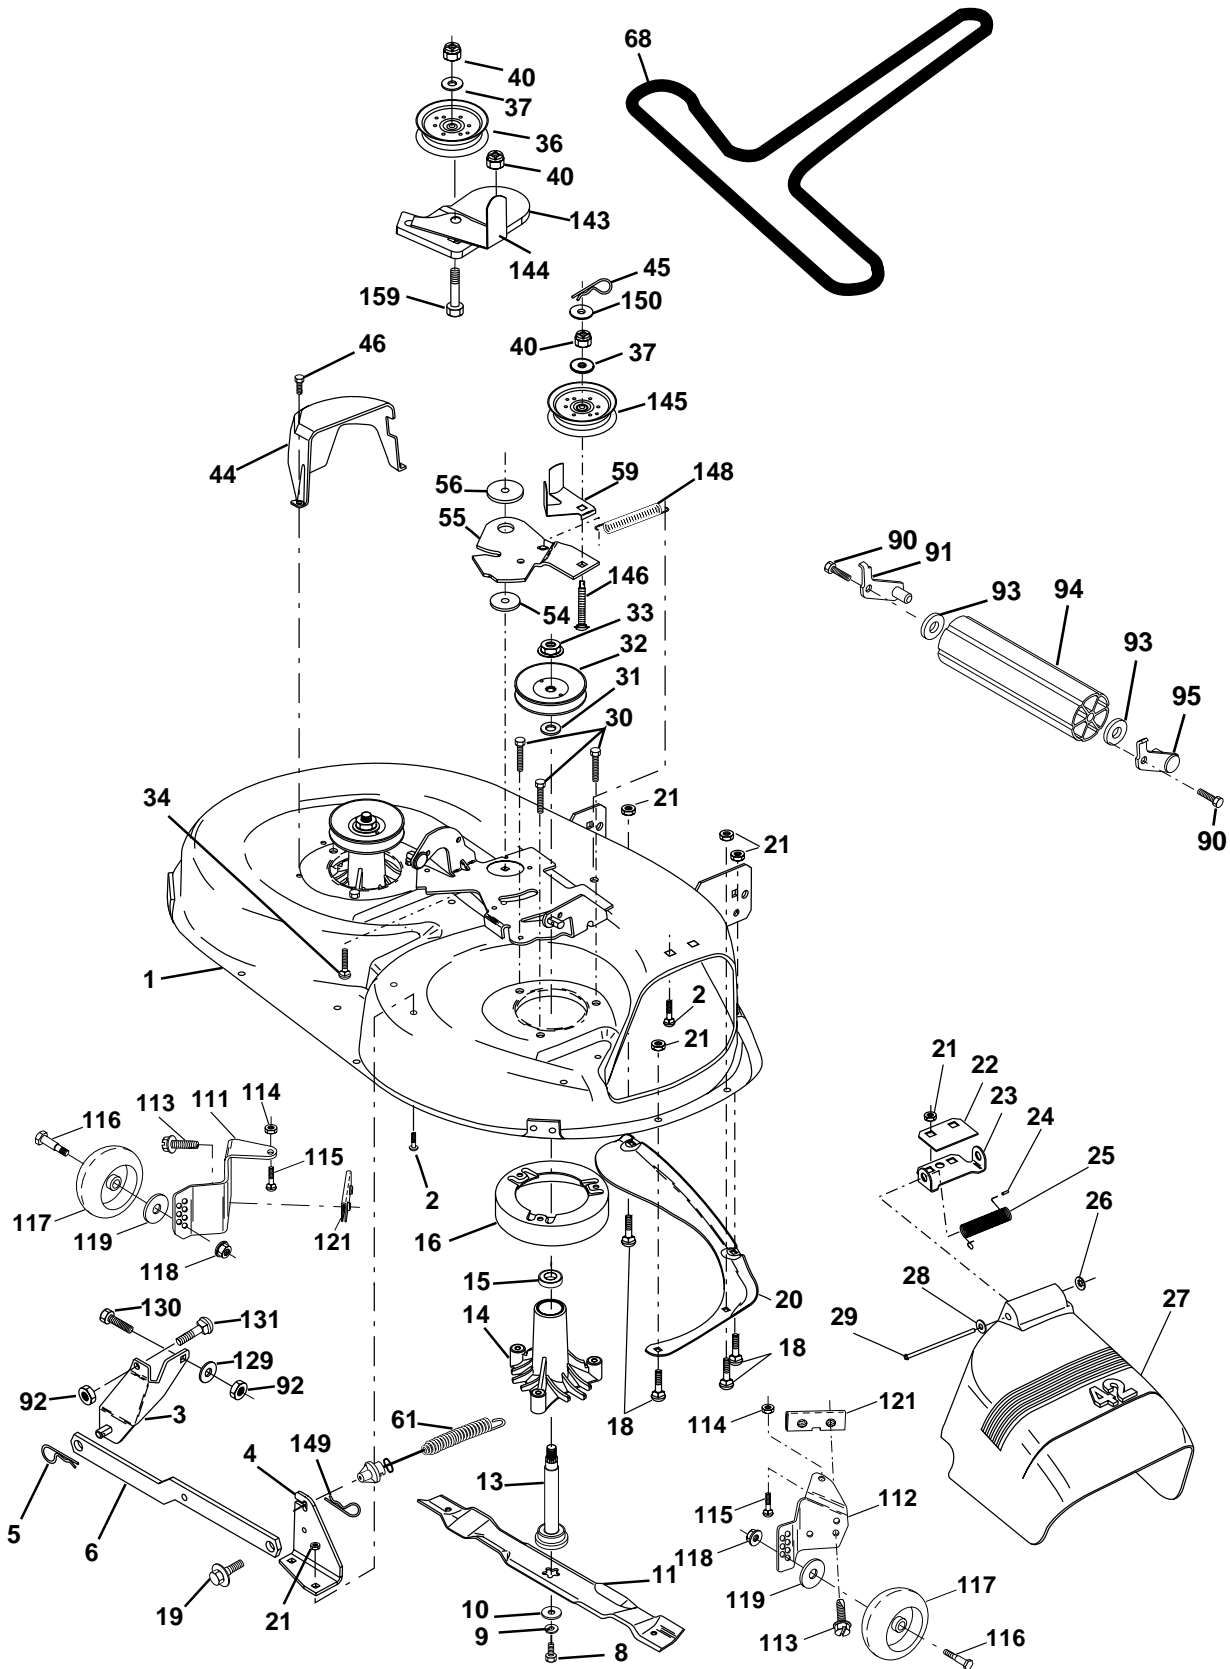

REPAIR PARTS

TRACTOR - MODEL NO. LT18A (JNA18H42A)

MOWER DECK

REPAIR PARTS

TRACTOR - MODEL NO. LT18A (JNA18H42A)

MOWER DECK

KEY NO.	PART NO.	DESCRIPTION	KEY NO.	PART NO.	DESCRIPTION
1	532165892	Mower Deck Assembly, 42"	56	532165723	Spacer, Retainer
2	872140506	Bolt	59	532141043	Guard, TUV Idler
3	532138017	Bracket Assembly, Sway Bar, Front	61	532174882	Spring Ext Elect Clutch 42" Dck
4	532165460	Bracket Sway Bar 38/42" Deck	68	532174883	V-Belt
5	532124670	Retainer Spring	90	817490612	Screw 3/8-16 x 3/4
6	532130832	Arm, Suspension, Rear	91	532175746	Bracket Asm Noseroller Lh
8	532850857	Bolt, Hex 3/8-24 x 1.25 Gr. 8	92	873800600	Nut Lock Hex w/Ins. 3/8-16 Unc
9	810030600	Washer, Lock	93	819171416	Washer 17/32 x 7/8 x 16 Ga.
10	532140296	Washer, Hardened	94	532132264	Roller Nose 38"-50"
11	532138498	Blade Mower 42" High Perf.	95	532175747	Bracket Asm Noseroller Rh
	532134149	Blade, Mulching	111	532155197	Bracket, Gauge, Wheel L.H.
13	532137645	Shaft Assembly, Mandrel, Vented	112	532155198	Bracket, Gauge, Wheel R.H.
14	532128774	Housing, Mandrel, Vented	113	817060514	Screw Tapping 5/16-18 Unc
15	532110485	Bearing, Ball, Mandrel	114	873510500	Nut, Hex, Keps 5/16-18 UNC
16	532174493	Stripper	115	872110504	Bolt, Carriage 5/16 UNC x 1/2
18	872140505	Bolt, Carriage 5/16-18 x 5/8	116	532124872	Bolt, Shoulder
19	532132827	Bolt, Shoulder	117	532165746	Wheel, Gauge
20	532159770	Baffle, Vortex	118	873930600	Nut, Centerlock 3/8-16
21	873680500	Nut Crownlock 5/16-18 UNC	119	819121414	Washer 3/8 x 7/8 x 14 Gauge
22	532134753	Stiffener Bracket	121	532143723	Bracket
23	532131267	Bracket, Deflector	129	819131312	Washer 13/32 x 13/16 x 12 Ga.
24	532105304	Cap, Sleeve	130	874780616	Bolt Fin Hex 3/8-16 Unc x 1 Gr. 5
25	532123713	Spring, Torsion, Deflector	131	872140608	Bolt RDHD Sqkn 3/8-16 Unc x 1
26	532110452	Nut, Push	143	532157109	Bracket Arm Idler 42"
27	532171859	Shield, Deflector	144	532158634	Keeper Belt 42" Clutch Cable
28	819111016	Washer 11/32 x 5/8 x 16 Ga.	145	532165888	Pulley Idler Flat
29	532131491	Rod, Hinge	146	532171977	Bolt Carriage Idler
30	532157722	Screw Thdrol Washer Head	148	532169022	Spring Return Idler
31	532129963	Washer, Spacer	149	532165898	Retainer Spring Yellow Zinc
32	532153535	Pulley, Mandrel	150	819091216	Washer 9/32 x 3/4 x 16 Ga.
33	532137266	Nut, Toplock, Flanged	159	872140614	Bolt Rdhd Sqn 3/8-16 UNC x 1- 3/4
34	872110614	Bolt RDHD 3/8-16 Unc x 3/4	--	532130794	Mandrel Assembly (Includes Key Numbers 8-10, 13-15, 31 and 32)
36	532131494	Pulley, Idler, Flat	--	532176207	Mower Deck, Complete (Standard Deck, Order Separately Noseroller and Gauge Wheel Components, Key Nos. 90-95 and 111-121)
37	819131316	Washer 13/32 x 13/16 x 16 Gauge			
40	873680600	Nut Crownlock 3/8-16 UNC			
44	532140088	Guard, Mandrel, L.H.			
45	532124788	Retainer			
46	532137729	Screw, Thd. Roll 1/4-20 x 5/8			
54	532133943	Washer, Hardened			
55	532155046	Arm, Idler			

NOTE: All component dimensions given in U.S. inches
1 inch = 25.4 mm