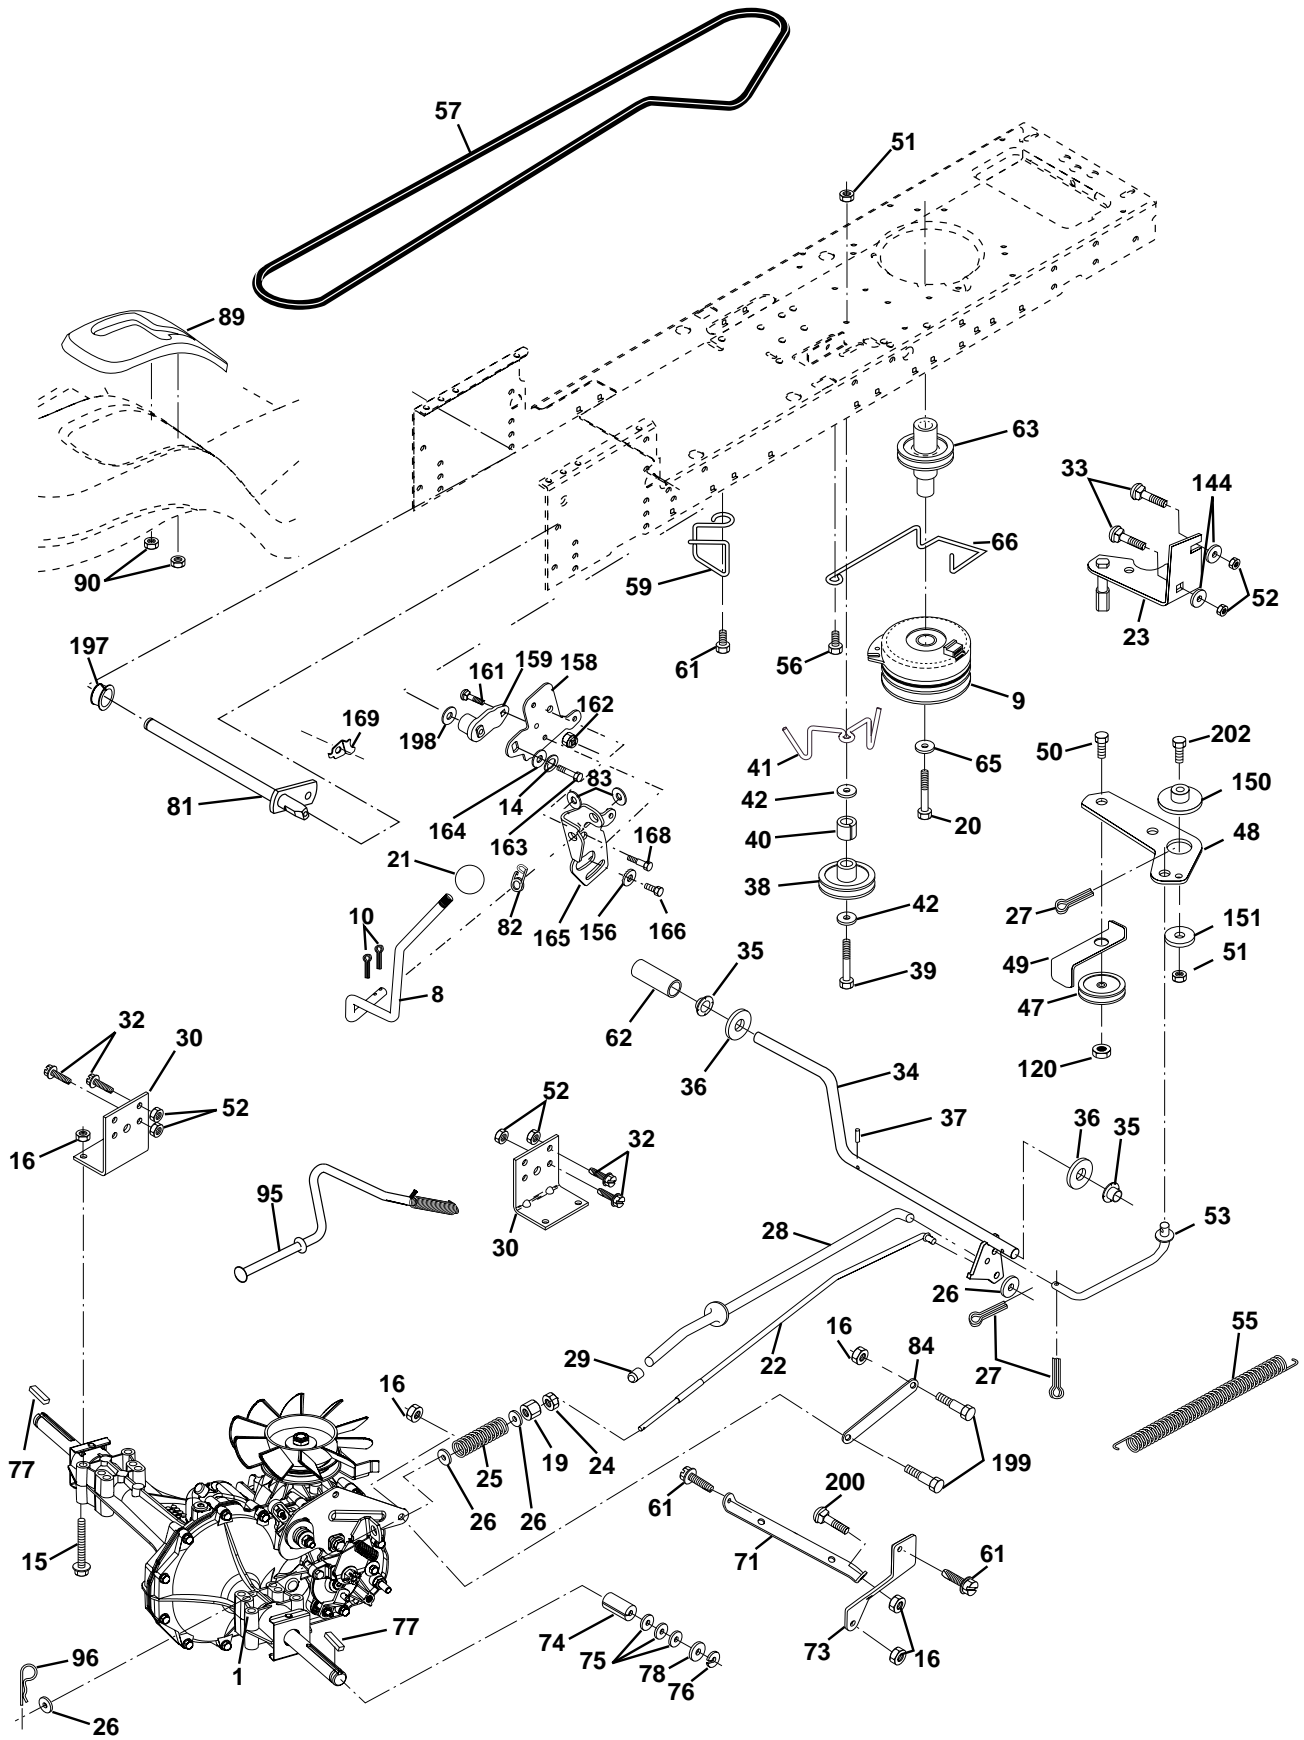

REPAIR PARTS

TRACTOR - MODEL NO. LT18A (JNA18H42A)

DRIVE

REPAIR PARTS

TRACTOR - MODEL NO. LT18A (JNA18H42A)

DRIVE

KEY PART NO. NO.	DESCRIPTION	KEY PART NO. NO.	DESCRIPTION
1	----- Transaxle Hydro Gr. 314-0510 (Order parts from transaxle mfg.)	61	817060612 Screw 3/8-16 x 3/4
8	532165866 Rod Shift Fender Adjust LT	62	532124872 Cover, Pedal
9	532160889 Clutch Electric	63	532175414 Pulley, Engine
10	876020416 Pin Cotter 1/8 x 1 CAD	65	810040700 Washer Lock Hvy HLCL Spr 7/16
14	810040400 Washer Lock Hvy Helical	66	532154778 Keeper Belt Engine
15	874490544 Bolt Hex 5/16-18 Gr. 5	71	532169183 Strap Torque Lh
16	873800500 Nut Lock Hex W/Ins. 5/16-18 Unc P	73	532169182 Strap Torque Rh
19	873800600 Nut Lock Hex W/Ins 3/8-16 Unc	74	532137057 Spacer, Axle
20	532150280 Bolt, Hex 7/16-20 x 4-1/4 Ga. 5	75	532121749 Washer 25/32 x 1-1/4 x 16 Ga.
21	532140845 Knob Deluxe 1/2-13 UNC BLK/BLK	76	812000001 E-Ring
22	532169498 Rod, Brake Hydro	77	532123583 Key, Square
23	532171258 Bracket Asm. Anti-Rot EVX	78	532121748 Washer 25/32 x 1-5/8 x 16 Ga
24	873350600 Nut Hex Jam 3/8-16 UNC	81	532165596 Shaft Asm Cross Tapered
25	532106888 Spring, Brake Rod	82	532123782 Spring Torsion
26	819131316 Washer	83	819171216 Washer 17/32 x 3/4 x 16 Ga.
27	876020412 Pin Cotter 1/8 x 3/4 CAD.	84	532169594 Link Transaxle
28	532175765 Rod, Parking Brake	89	532166602 Console, Hydro
29	532071673 Cap, Parking Brake	90	532124346 Nut Self Thd 1/4 Zinc
30	532169592 Bracket, Transaxle	95	532170201 Control Asm. Bypass Hydro
32	874760512 Bolt Hex Hd 5/16-18 Unc x 3/4	96	532124788 Retainer Spring 1" Zinc/Cad
33	872140506 Bolt Carriage 5/16-18 UNC x 3/4	120	873900600 Nut Lock Flg. 3/8-16
34	532175578 Shaft, Foot Pedal	144	819111016 Washer 11/32 x 5/8 x 16 Ga.
35	532120183 Bearing, Nylon	150	532175456 Bushing Bellcrank Grd Drive
36	819211616 Washer	151	819133210 Washer 13/32 x 2 x 10 Ga.
37	532124963 Pin, Roll	156	532166002 Washer Srrted 5/16 ID X 1 X .125
38	532165936 Pulley, Idler, Flat	158	532165589 Bracket Shift Mount
39	874760648 Bolt	159	532165494 Hub Tapered Flange Shift LT
40	532175461 Spacer Split	161	872140406 Bolt Rdhd Sqnk 1/4-20 x 3/4 Gr. 5
41	532175556 Keeper, Belt Idler	162	873680400 Nut Crownlock 1/4-20 Unc
42	819131312 Washer 13/32 x 13/16 x 12 Ga	163	874780416 Bolt Hex Fin 1/4-20 Unc x 1 Gr. 5
47	532127783 Pulley, Idler, V-Groove Plastic	164	819091010 Washer 5/8 x .281 x 10 Ga.
48	532154407 Bellcrank Clutch Grnd Drv Stl	165	532165623 Bracket Pivot Lever
49	532123205 Retainer, Belt Style Spring	166	532166880 Screw 5/16-18 x 5/8
50	874760624 Bolt Hex Hd 3/8-16 Unc x 1-1/2	168	532165492 Bolt Shoulder 5/16-18 x .561
51	873680600 Nut	169	532165580 Plate Fastening LT
52	873680500 Nut Crown Lock 5/16-18	197	532169613 Nyliner Snap-In 5/8" ID
53	532105710 Link, Clutch	198	532169593 Washer Nyl 7/8ID x .105 Hyd
55	532105709 Spring, Return, Clutch	199	532169612 Bolt Shoulder 5/16-18 Unc
56	817060616 Screw 3/8-16 x 1.0	200	872140508 Bolt Rdhd Sqnk 5/16-18 Unc x 1
57	532140294 V-Belt, Ground Drive	202	872110612 Bolt
59	532169691 Keeper, Center Span		

NOTE: All component dimensions given in U.S. inches
1 inch = 25.4 mm