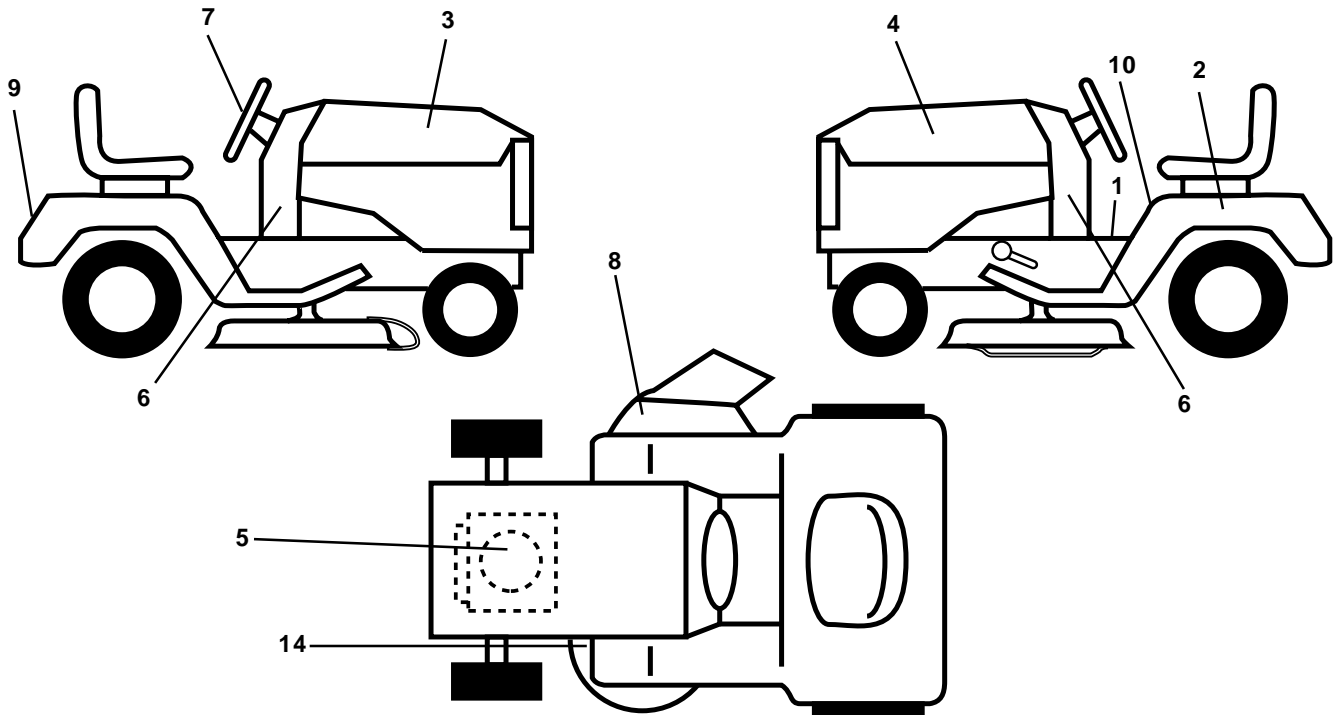

NOTE: All component dimensions given in U.S. inches.
1 inch = 25.4 mm.

REPAIR PARTS

TRACTOR - MODEL NO. LT18A (JNA18H42A)

SEAT ASSEMBLY

KEY PART NO. NO.

DESCRIPTION

1	532140118	Seat
2	532140551	Bracket Pivot Seat 8 720
3	871110616	Bolt Fin Hex 3/8-16unc X 1
4	819131610	Washer 13/32 X 1 X 10 Ga
5	532145006	Clip Push-In
6	873800600	Nut Hex w/Ins. 3/8-16 Unc
7	532124181	Spring Seat Cprsn 2 250 Blk Zi
8	817000616	Screw 3/8-16 X 1
9	819131614	Washer 13/32 X 1 X 14 Ga.
10	532174894	Pan Seat
11	532166369	Knob Seat Adj Wingnut
12	532121246	Bracket Mounting Switch
13	532121248	Bushing Snap Blk Nyl 50 Id

NOTE: All component dimensions given in U.S. inches.
1 inch = 25.4 mm

REPAIR PARTS

TRACTOR - MODEL NO. LT18A (JNA18H42A)

DECALS

KEY NO.	PART NO.	DESCRIPTION
1	532157032	Decal Oper. Step Thru E/F
2	532145005	Decal Battery
3	532170706	Decal Hood RH
4	532170707	Decal Hood LH
5	532170850	Decal HP Engine
6	532162927	Decal Hood/SdPanel
7	532170565	Decal Wheel Steering
8	532170563	Decal Warning