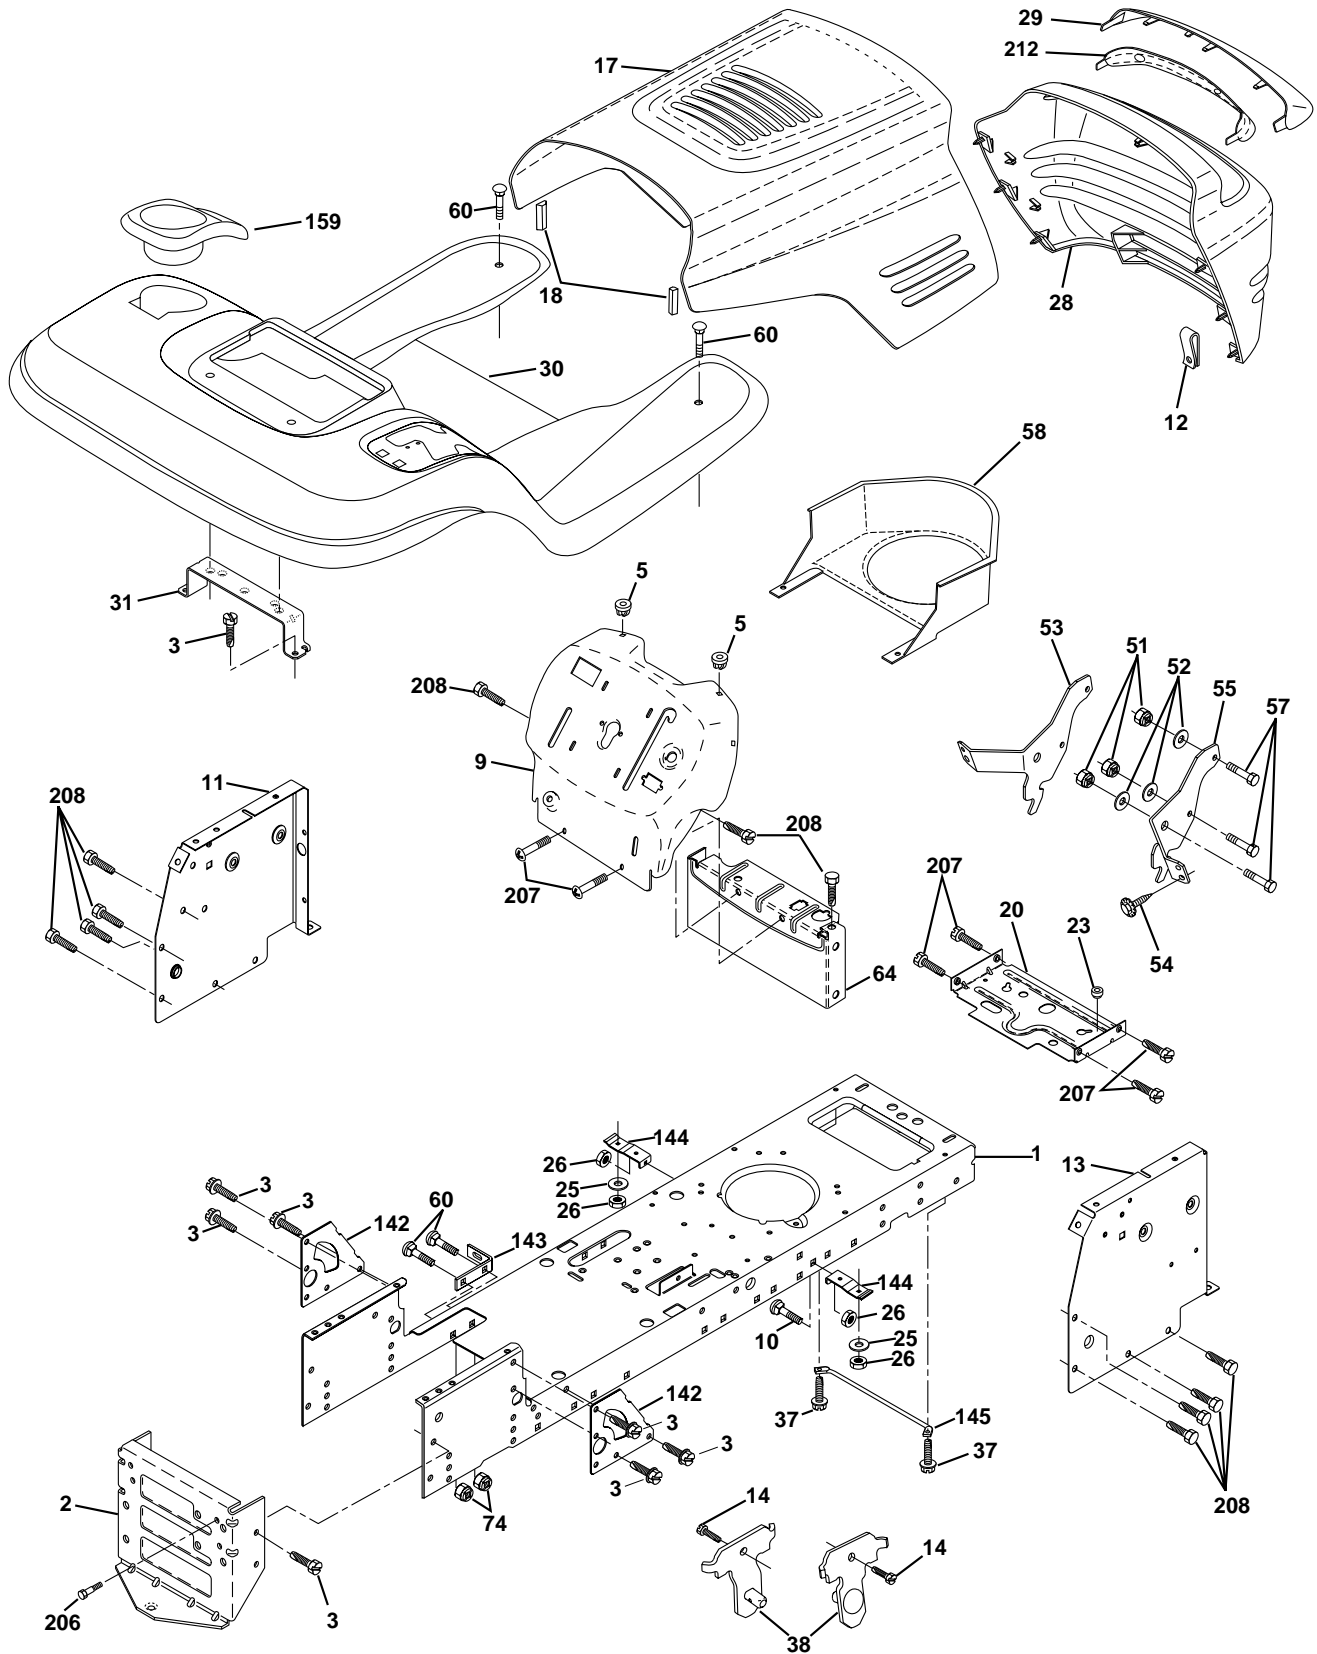

REPAIR PARTS

TRACTOR - MODEL NO. LT18A (JNA18H42A)

CHASSIS AND ENCLOSURES

REPAIR PARTS

TRACTOR - MODEL NO. LT18A (JNA18H42A)

CHASSIS AND ENCLOSURES

KEY NO.	PART NO.	DESCRIPTION
1	532174619	Chassis stamping
2	532176554	Drawbar, 12 Ga.
3	817060612	Screw 3/8-16x3/4
5	532155272	Bumper Hood/Dash
9	532172294	Dash Slkscr
10	872140608	Bolt Carriage 3/8-16 x 1
11	532155927	Panel Dash Lh
12	532145660	Clip Tinnerman
13	532172108	Panel Dash Rh
14	817490608	Screw Thdrol 3/8-16 x 1/2
17	532163557	Hood LT/PL
18	532126938	Bumper Hood
20	532156437	Plate Mtg Battery Fuel Tank Fr
23	532124028	Bushing
25	819131312	Washer 13/32 X 13/16 X 12 Ga
26	873800600	Nut Lock Hex w/Ins. 3/8-16 Unc
28	532140434	Grille/Lens Asm
29	532168154	Lens
30	532164918	Fender
31	532139976	Bracket Fender
37	817490508	Screw Thdrol 6/16-18 x 1/2 TYT
38	532175710	Bracket Asm Pivot Mower Rear
51	873800400	Nut Lock w/Insert 1/4-20 Unc
52	819091416	Washer 9/32 x 7/8 x 16 Ga.
53	532144697	Bracket Grille Lh
54	532161464	Screw Hex Wsh 8-18 x 7/8
55	532144696	Bracket Grille Rh
57	874780412	Bolt Hex 1/4-20 x 3/4
58	532174930	Air Duct Engine P/L
60	872140606	Bolt RDHD SQNK 3/8-16 Unc x 3/4
64	532154798	Dash Lower STLT
74	873680600	Nut Crownlock 3/8-16
142	532165867	Plate Reinforcement STLT
143	532154966	Bracket Swaybar Chassis
144	532154207	Bracket Footrest STLT
145	532156524	Rod Pivot Chassis/Hood
206	532170165	Bolt Shoulder 5/16-18 TT
207	817670508	Screw Thdrol 5/16-18 x 1/2
208	817670608	Screw Thdrol 3/8-16 x 1/2
212	532156229	Insert Lens Reflective

NOTE: All component dimensions given in U.S. inches
1 inch = 25.4 mm