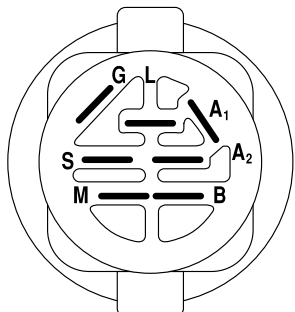

SCHEMATIC

IGNITION SWITCH

POSITION	CIRCUIT	"MAKE"
OFF	M+G+A1	NONE
RUN/LIGHT	B+A1	A2+L
RUN	B+A1	NONE
START	B + S + A1	NONE

WIRING INSULATED CLIPS
NOTE: IF WIRING INSULATED CLIPS WERE REMOVED FOR SERVICING OF UNIT, THEY SHOULD BE REPLACED TO PROPERLY SECURE YOUR WIRING.

NOTE: All component dimensions given in U.S. inches
1 inch = 25.4 mm

REPAIR PARTS

TRACTOR - MODEL NO. LT18A (JNA18H42A)

MOWER LIFT

KEY NO.	PART NO.	DESCRIPTION
1	532159460	Wire Asm Inner W/plunger
2	532159471	Shaft Asm Lift RH w/Inf
3	532105767	Pin Groove 1 500 Zinc
4	812000002	E Ring #5133-62
5	819211621	Washer 21/32 X 1 X 21 Ga
6	532120183	Bearing Nylon Blk 629 Id
7	532125631	Grip Handle Fluted Blk
8	532124526	Button Plunger Black
11	532139865	Link Lift LH Fixed Length
12	532139866	Link Lift RH Fixed Length
13	532124670	Retainer Spring
15	532173288	Link Front
16	873350800	Nut Jam Hex 1/2-13 Unc
17	532130171	Trunnion Blk Zinc
18	873800800	Nut Lock w/Wsh 1/2-13unc
19	532139868	Arm Suspension Rear
20	532163552	Retainer Spring
23	532110807	Nut Special