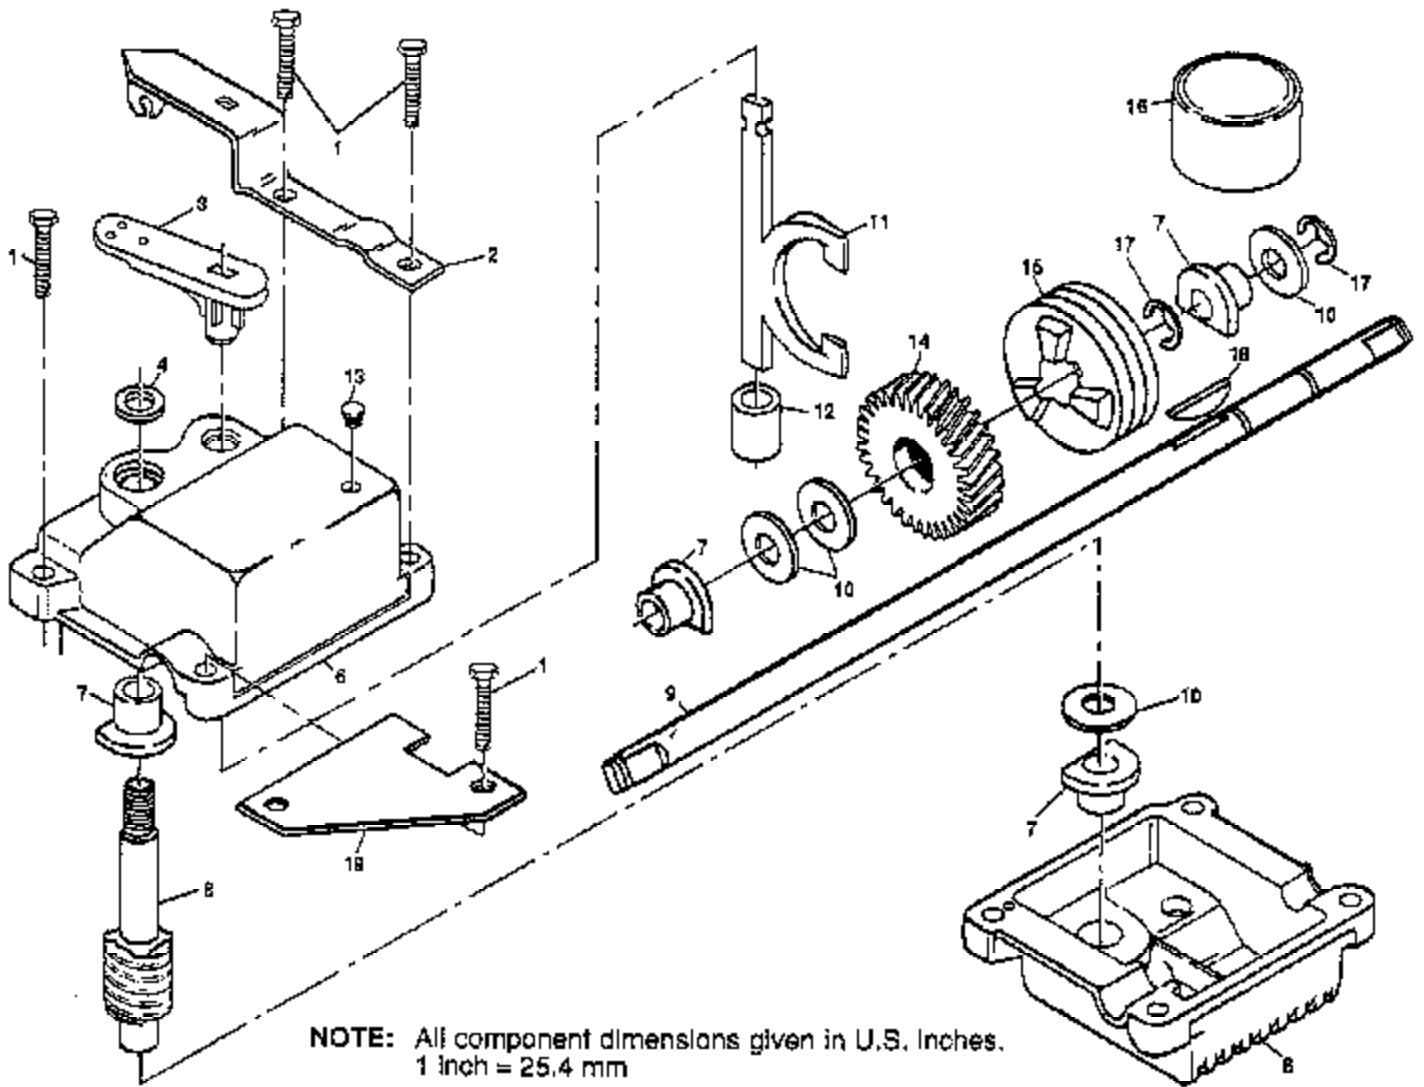

LAWN MOWER - - MODEL NO. KRBSP2255

GEAR CASE ASSEMBLY PART NUMBER 702511

Ref #	Part Number	Qty	Description
1	17490416		SCREW.1/4-20
2	137055X004		BRACKET.GEARCASE
3	137053		SHIFTER
4	57072		SEAL
6	48373		KIT GEARCASE HALV
7	77881		BEARING
8	137051		SHAFT.WORM
9	137074		SHAFT.DRIVE
10	57079		THRUST WASHER
11	131484		CLUTCH YOKE
12	700343		BUSHING.GEAR BOX
13	86447		PLUG PM
14	137050		GEAR.HELICAL
15	750436X		CLUTCH JAW
16	750369		SUB= 6066J
17	12000003		RING T
18	850848		HI PRO KEY
19	81585X004		SPRING BRKT