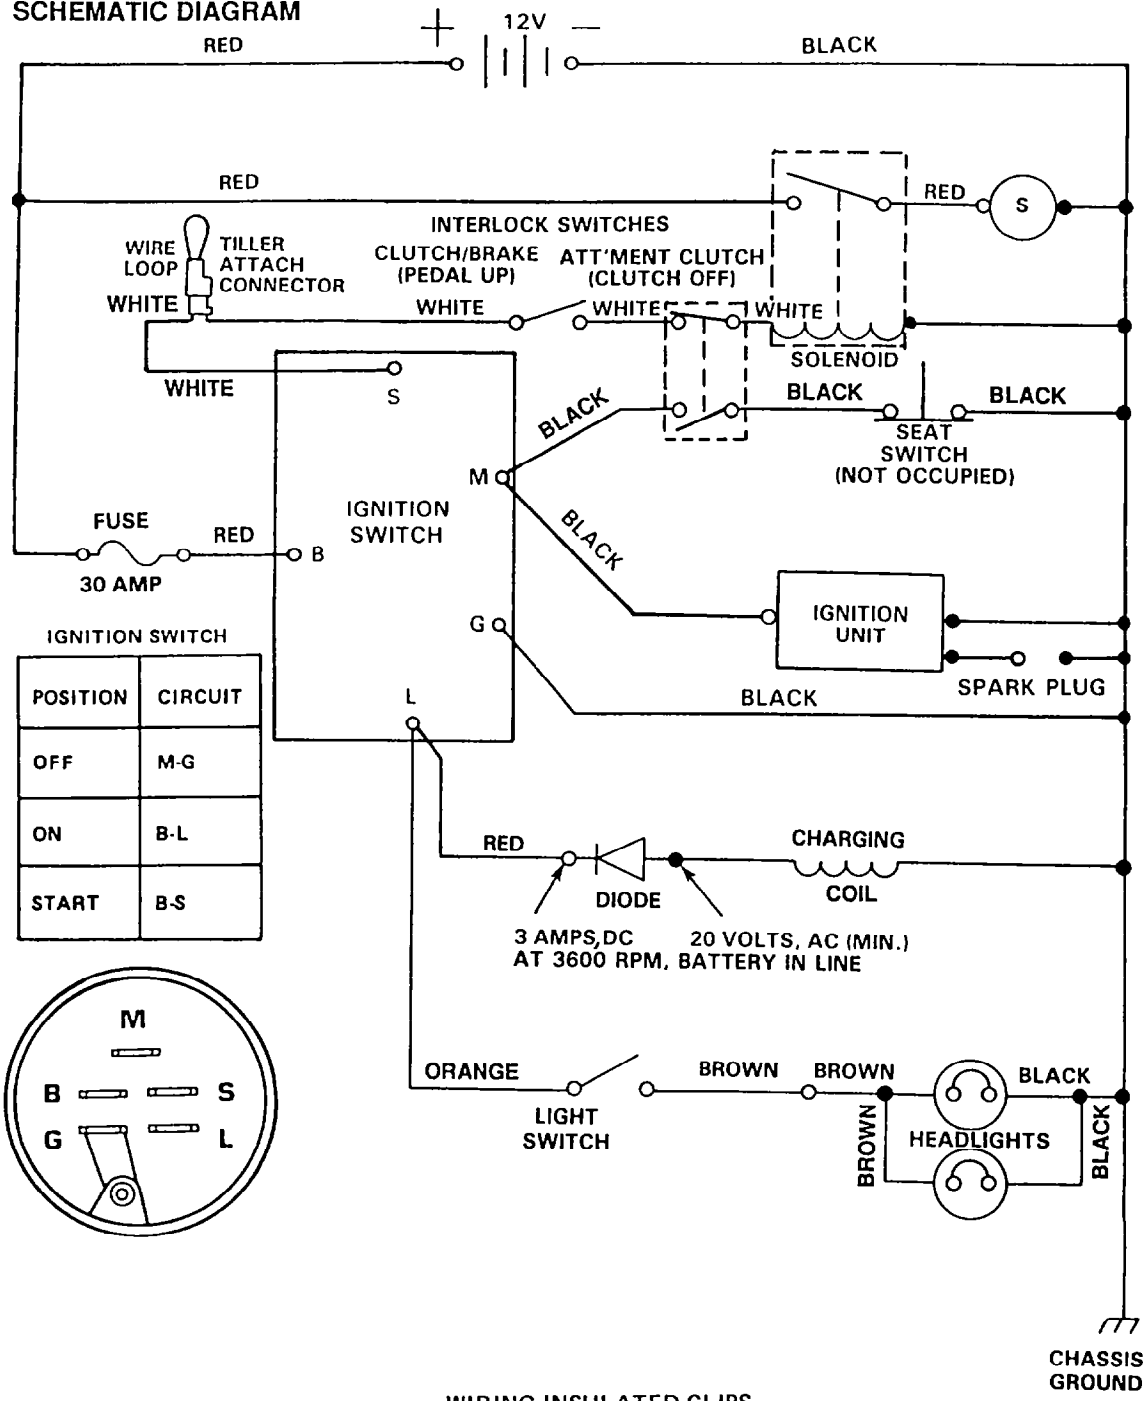

Ref #	Part Number	Qty	Description
62	105705X		SUB= 125829X
63	74760624		SUB= 74930624
64	108056X		BUSHING YT
65	19131612		WASHER GT
66	8330H		KEY STD
67	23180606		SCREW
68	110810		SUB= 110810X
69	19151216		WASHER
70	12000037		KLIP RING
71	17080408		SCREW
72	105844X		SUB= 125637X
73	71673		PLUNGER CAP T
74	76020308		SUB= 3145
75	121749X		WASHER
76	12000022		E-RING
77	6431J		PAD-SPACER T
78	11050600		LOCKWASHER
79	73350600		NUT
80	110807X		NUT T
81	101200K		SPACER LT
82	13310300		STREET ELBOW LT
83	13290300		PLUG T
84	122083X		SPARK ARREST KIT
85	73710700		NUT LOCK YTH

ROPER LAWN TRACTOR -- MODEL NUMBER LT120CR

SCHEMATIC DIAGRAM

WIRING INSULATED CLIPS

If Insulated Clips and Cable Ties were removed for servicing of unit, they should be replaced to properly secure your wiring.