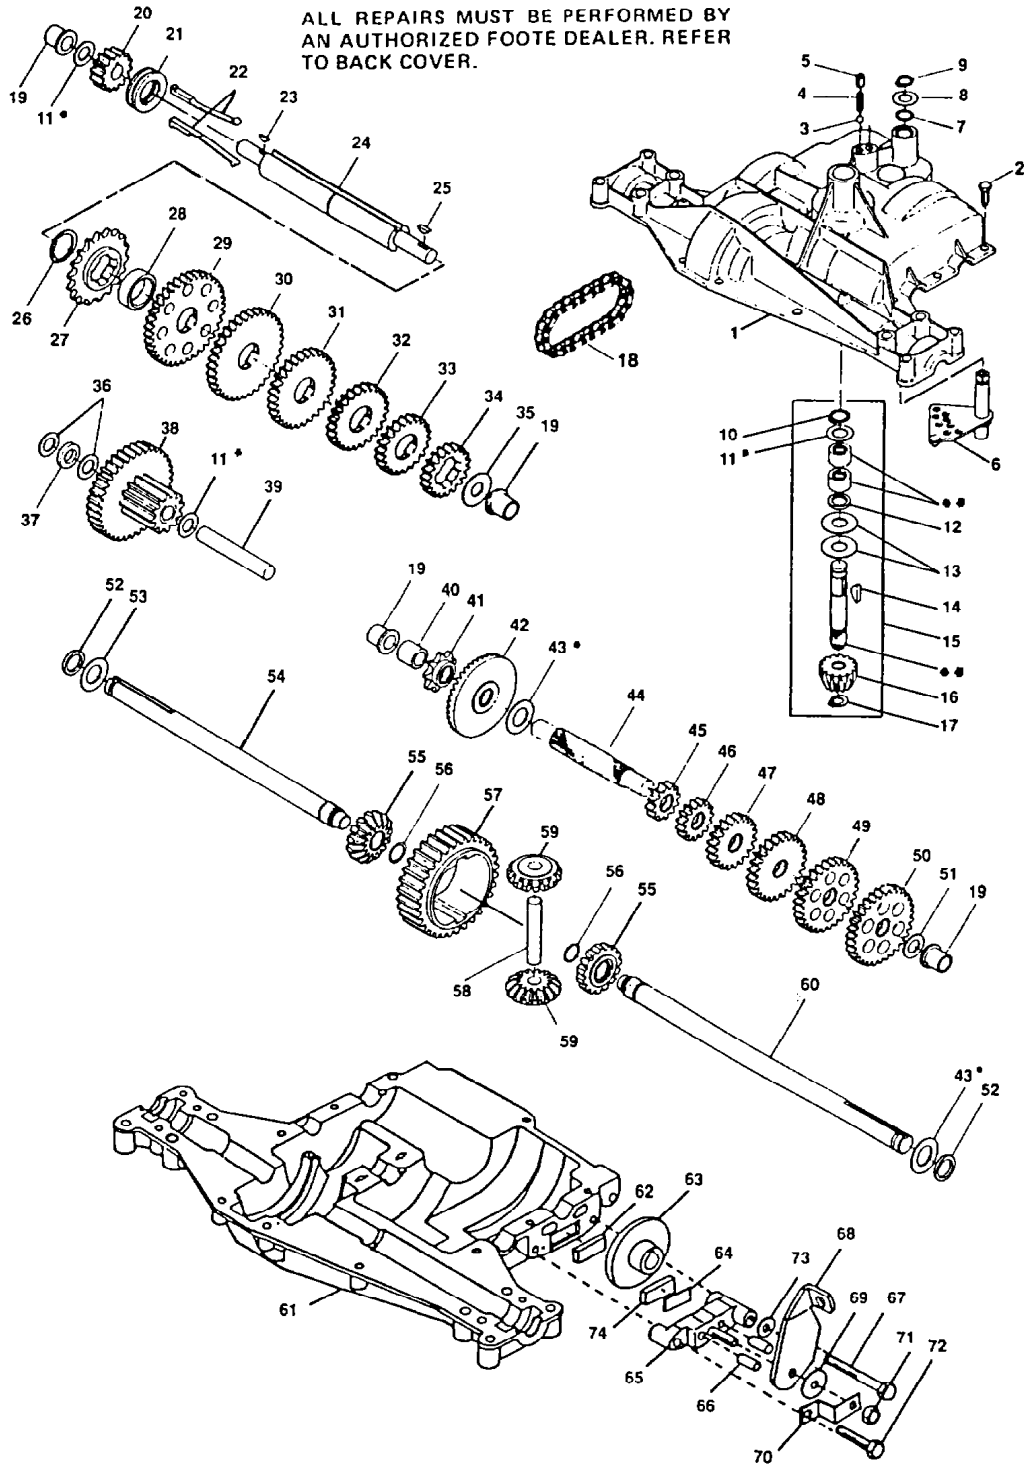

ROPER LAWN TRACTOR - - MODEL NUMBER LT120CR TRANSAXLE FOOTE - - MODEL NUMBER 4360-7

TRANSAXLE

ALL REPAIRS MUST BE PERFORMED BY
AN AUTHORIZED FOOTE DEALER. REFER
TO BACK COVER.

Ref #	Part Number	Qty	Description
1	3865		HOUSING UPPER
2	1919		SCREW
3	1151		BALL DETENT
4	3626		SPRING, DETENT
5	3623		SCREW, SET
6	4336		ASSY SHIFTER
7	3884		O-RING
8	3885		WASHER PLAIN
8	3886		WASHER PLAIN
8	3887		WASHER PLAIN
8	3888		WASHER PLAIN
8	3889		WASHER PLAIN
8	3121		WASHER PLAIN
8	3890		WASHER PLAIN
9	1100		RING RETAINING
10	1099		RING RETAINING
11	1959		WASHER PLAIN
11	1441		WASHER PLAIN
11	1423		WASHER, PLAIN .632 X 1.00 X .026
11	1082		WASHER PLAIN
11	1424		WASHER PLAIN
11	1068		WASHER PLAIN
11	1425		WASHER PLAIN
11	1358		WASHER PLAIN
11	1145		WASHER, PLAIN .632 X 1.00 X .060
11	1319		WASHER PLAIN
12	3312		O-RING
13	3876		WASHER, PLAIN .632 X 1.38 X .046
14	1374		KEY WOODRUFF #9
15	4134		ASSY KIT INPUT SHAFT
16	3590		PINION, BEVEL, 14 TEETH
17	3624		RING, RETAINING
18	3625		CHAIN, 24 PITCHES
19	1542		BEARING, FLANGE
20	3773		GEAR SPUR, 14 TEETH
21	3631		COLLAR CLUTCH
22	3828		KEY CLUTCH
23	1369		KEY WOODRUFF #3
24	3883		SHAFT INTERMEDIATE
25	1375		KEY, WOODRUFF, #61
26	3627		RING, RETAINING
27	3830		SPROCKET, 18 TEETH
28	3841		SPACER
29	3786		GEAR, SPUR, 37 TEETH
30	3785		GEAR, SPUR, 35 TEETH
31	3867		GEAR, SPUR, 30 TEETH
32	3783		GEAR, SPUR, 25 TEETH
33	3869		GEAR, SPUR, 22 TEETH
34	3741		GEAR SPUR
35	3628		WASHER, PLAIN .640 X 1.37 X .061
36	1423		WASHER, PLAIN .632 X 1.00 X .026
37	3422		SPACER .630 X 1.00 X .169
38	4286		ASSY GEAR COMB 12&35 TEETH
39	3877		SHAFT IDLER
40	3901		SPACER .635 X .875 X .755
41	3645		SPROCKET, 9 TEETH
42	3853		GEAR, BEVEL, 42 TEETH
43	3749		WASHER PLAIN
43	3652		WASHER PLAIN
43	3693		WASHER PLAIN