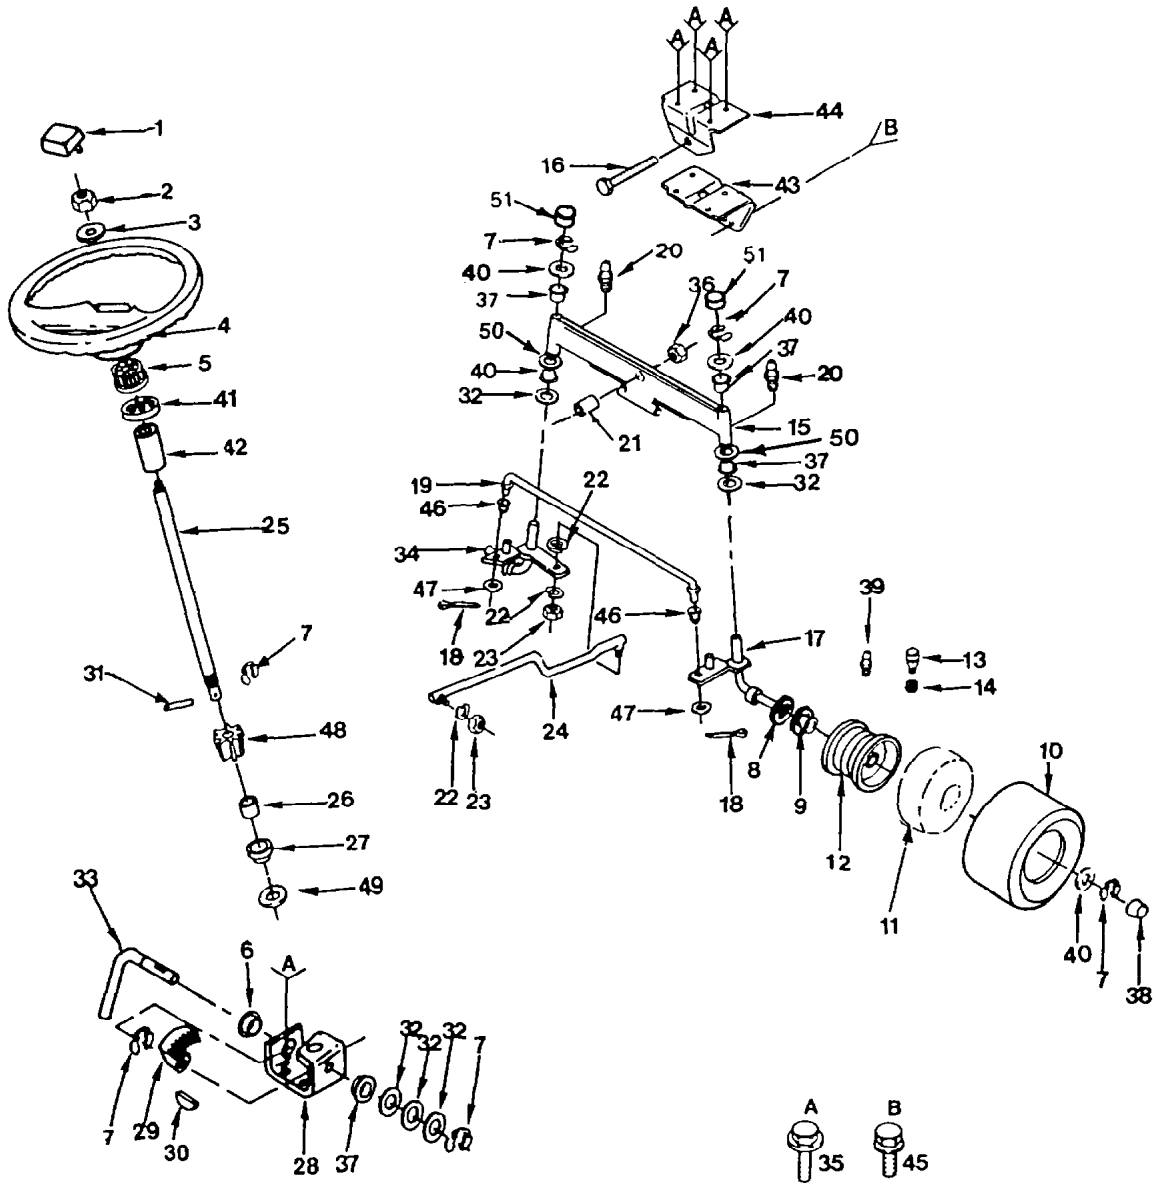

ROPER LAWN TRACTOR -- MODEL NUMBER LT120CR
STEERING, FRONT AXLE AND WHEELS

Ref #	Part Number	Qty	Description
1	121584X		INSERT STEERING
2	73940800		SUB= 73360800
3	100712K		WASHER
4	121472X		SUB= 150546
5	110711L		SUB= 100711L
6	109816X		NYLINER T
7	12000029		RING
8	121749X		WASHER
9	9040H		"FLANGE, BEARING"
10	106222X		SUB= 122073X
11	59904		TUBE 5.3/4.5/6
12	106732X		SUB= 106732X417
13	65139		VALVE STEM LT
14	59192		VALVE CAP
15	108076X		SUB= 108075X
16	74761060		BOLT LT
17	105654X		SUB= 130524
18	76020412		COTTER PIN
19	105715X		ROD-TIE LT
20	6855M		ZERK M
21	110438X		BEARING
22	10040600		LOCKWASHER
23	73610600		SUB= 7810H
24	105727X		LINK-DRAG LT
25	109556X		SHAFT ASM T
26	74580		SHAFT SPACER LT
27	71208		BUSHING
28	109432X		SUB= 110150X
29	108684X		GEAR.SECTOR.HYT
30	106126X		KEY-WOODRUFF LT
31	2882J		DRIVE PIN
32	6266H		WASHER .T
33	108683X		ROD STEERING T
34	105656X		SPINDLE-LH LT
35	17490612		SCREW
36	73901000		"NUT-LOC,FLANGE LT"
37	3366R		COL. SRTG. BEAR.
38	104757X		HUB CAP
39	278H		FITTING LT
40	121748X		WASHER
41	106943X		SPACER LT
42	106944X		TUBE LT
43	105664X		SUPPORT.SADDLE.FT
44	105663X		SUPPORT-SADDL T
45	17490508		SCREW LT
46	120754X		SUB= 126847X
47	19131416		WASHER
48	108685X		GEAR PINION T
49	101930X		WASHER YTV
50	19272016		WASHER
51	121232X		CAP