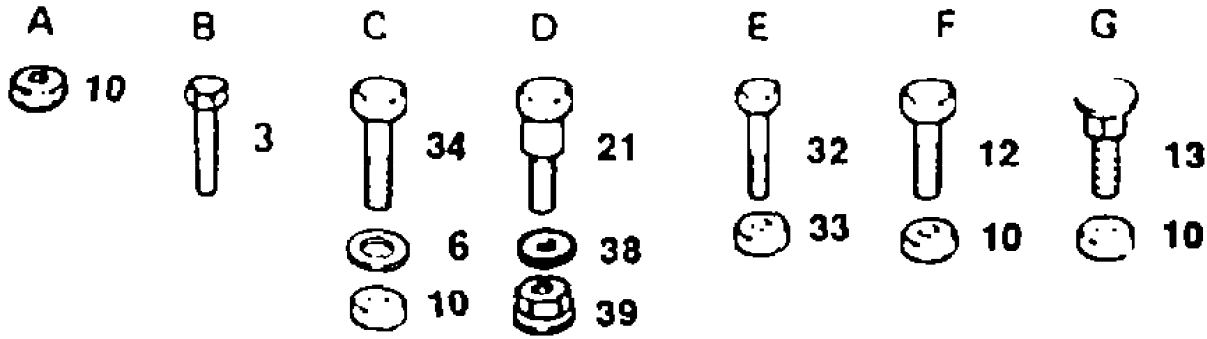

**NOTE: All component dimensions given in U.S. inches.
1 inch = 25.4 mm**

Ref #	Part Number	Qty	Description
3	17021008		SCREW
6	19131312		WASHER
10	73680600		SUB= 73690600
12	74760612		SUB= 74780612
13	72140606		BOLT
21	105848X		"BOLT, SHOULDER LT"
32	74760512		BOLT
33	73680500		SUB= 73690500
34	74760616		BOLT
38	110739X		WASHER T
39	73980600		NUT SPECIAL T