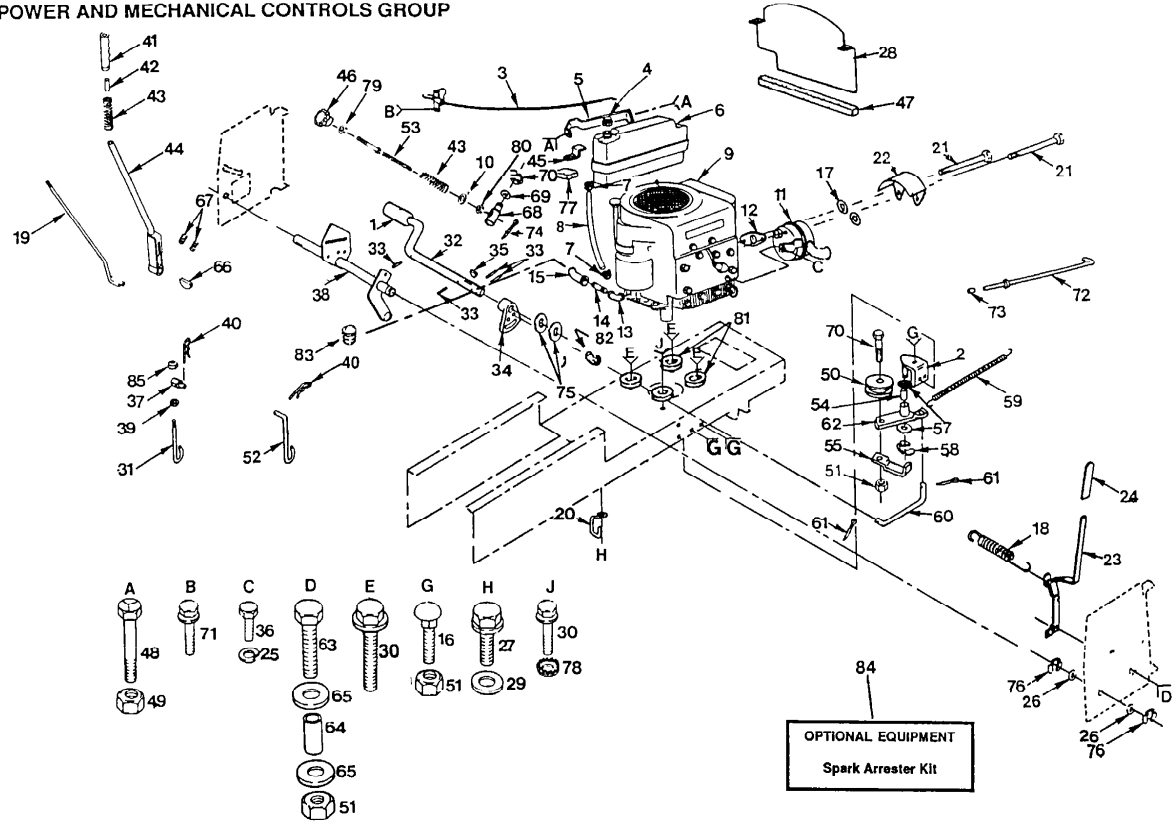

Ref #	Part Number	Qty	Description
1	109070X		BELT KEEPER LT
2	108236X		BRACKET LT
4	105730X		"KEEPER,BLT ENG LT"
5	120302X		SUB= 125907X
6	19131312		WASHER
7	105864X		"BRACKET, SUSPE T"
8	106444X		"BRKT,BELLCRAN T"
9	108451X		ROD ASSEM YT
11	109728X		"T, BELLCRANK"
14	19171516		WASHER T
15	121599X		LH SUSP ARM ASM
16	9135R		SPRING H
17	4859J		SUB= 123674X
18	73220800		NUT
19	106308X		SUB= 130171
20	121598X		RH SUSP ARM ASM
22	105731X		SUB= 137326
23	74770728		BOLT RER
24	10040700		LOCKWASHER
25	74760644		BOLT
26	4470J		SPACER T
27	106190X		CLAMP LT
28	109370X		SUB= 123770X
29	109368X		SUB= 123662X
30	109369X		SUB= 123663X
31	4921H		SPRING.RETAINER
35	76020412		COTTER PIN
36	19131410		WASHER
37	5320R		INSUL CLIP T
40	6404J		SPACER T

ROPER LAWN TRACTOR -- MODEL NUMBER LT120CR

POWER AND MECHANICAL CONTROLS GROUP