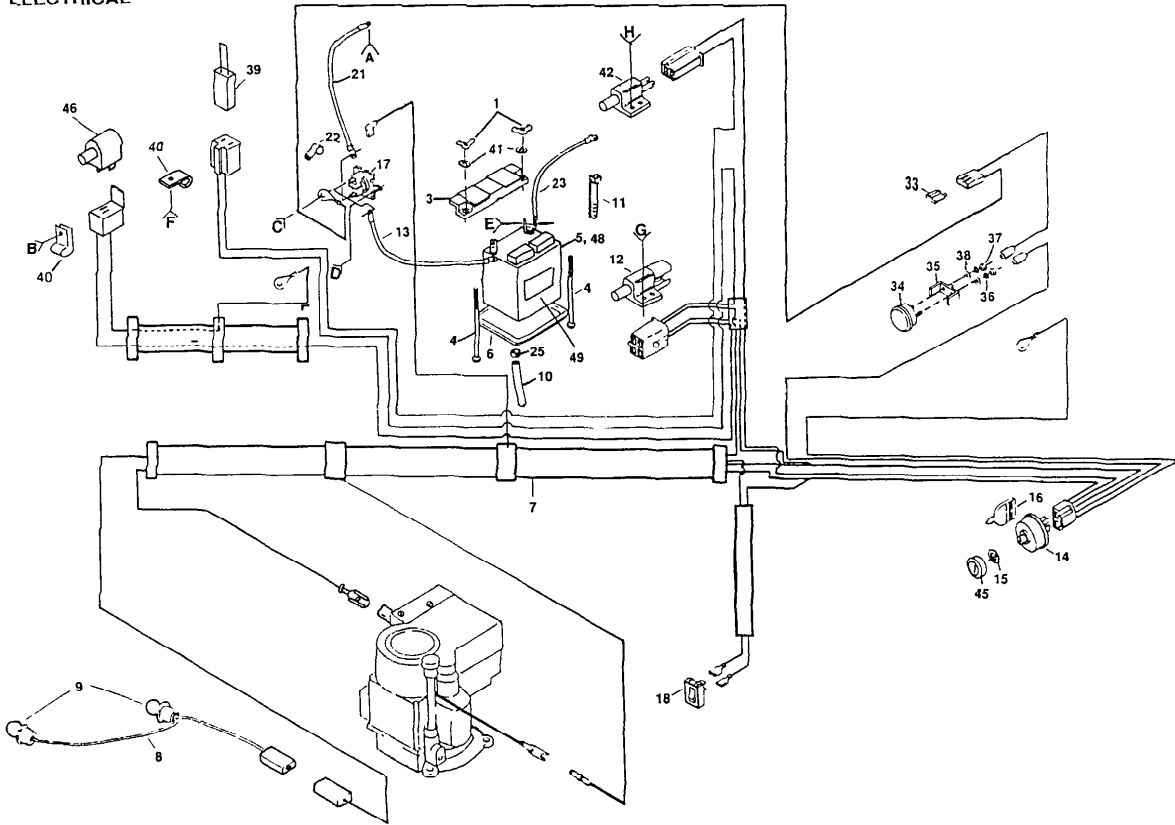

ROPER LAWN TRACTOR -- MODEL NUMBER LT120CR

ELECTRICAL

Ref #	Part Number	Qty	Description
1	73490400		SUB= 146525
3	102476X		SUB= 150109
4	72240460		BOLT
5	121265X		SUB= 123899X
6	7603J		"TRAY T, BATTERY"
7	121293X		IGN HARNESS
8	110859X		HARNESS T
9	7662J		SUB= 4152J
10	7604J		SUB= 7697J
11	7192J		WIRE TIE
12	109553X		SWITCH INTERLOCKT
13	4206J		CABLE-BATTERY T
14	4406R		SUB= STD365402
15	109788X		SUB= 124211X
16	109434X		KEY MOLDED
17	109081X		SUB= 146154
18	110712X		SWITCH LT
21	4799J		"CABLE T, BATTERY"
22	719J		SUB= 154336
23	4207J		CABLE T
25	109596X		HOSE CLAMP T
33	108824X		FUSE HYT
34	9433R		AMMETER T
35	6009J		SUB= 532131708
36	10101000		SUB= 10071000
37	73911000		NUT
38	19070818		WASHER
39	102501X		SUB= 141940
40	235R		CLIPT
41	11030400		LOCKWASHER GT
42	104445X		SWITCH-INTER. GT
45	109787X		SUB= 147626
46	121305X		SWITCH SEAT
48	121264X		"CAP,BATTERY "
49	121549X		DECAL
	121256XOE		OWNER'S MANUAL - ENGLISH
	121257XOF		OWNER'S MANUAL - FRENCH
	101539X		SHEET INSTR LT
	101572X		SHEET-INSTRUCTION (FRENCH)