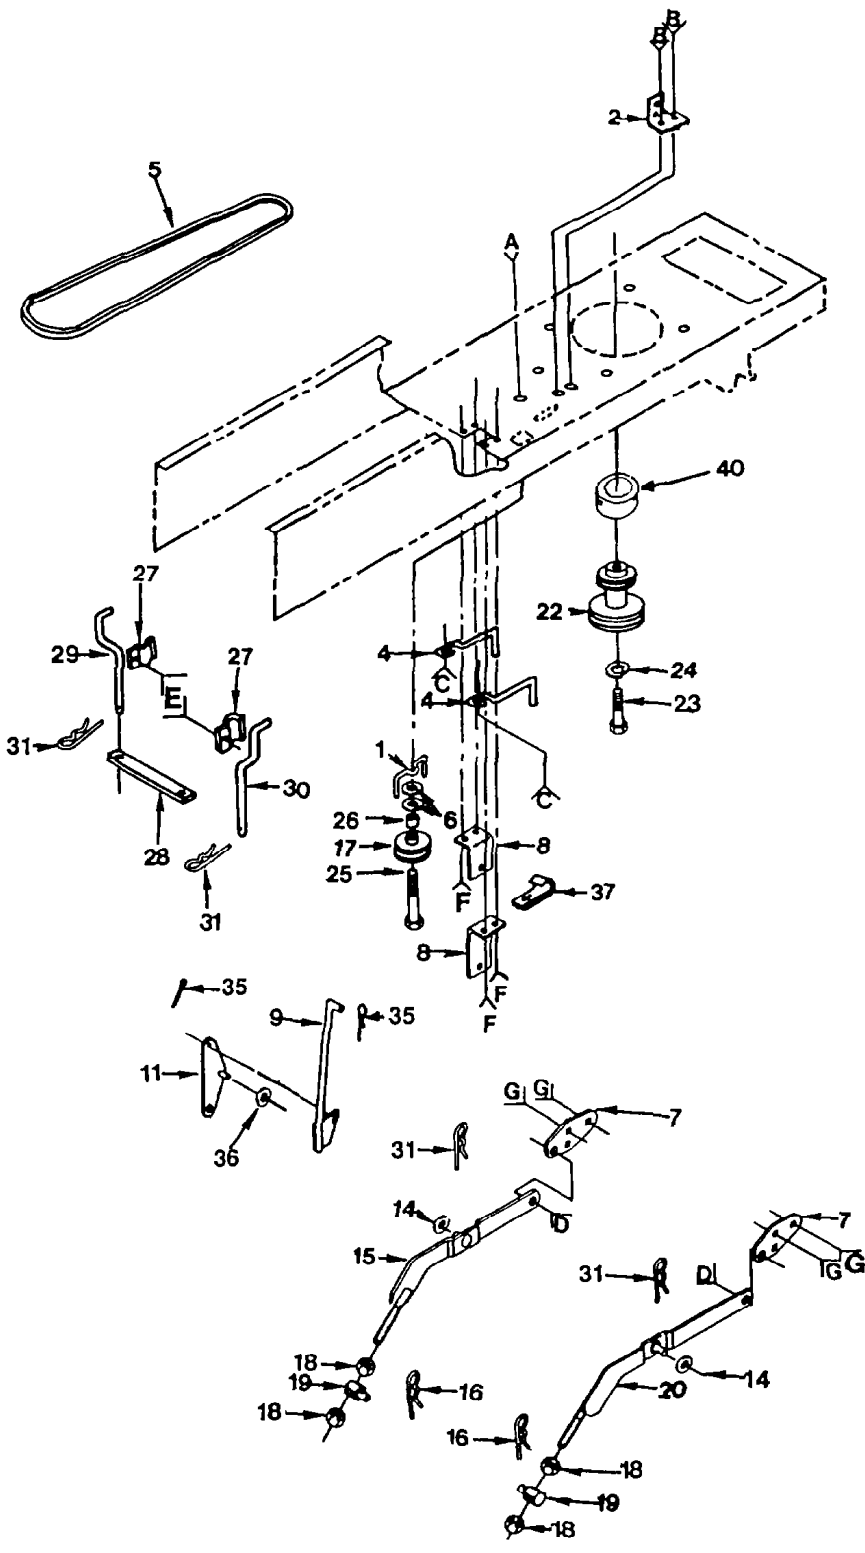

Ref #	Part Number	Qty	Description
31	74760644		BOLT
32	73680600		SUB= 73690600
33	74760612		SUB= 74780612
34	17490512		SCREW

ROPER LAWN TRACTOR -- MODEL NUMBER LT120CR DRIVE GROUP