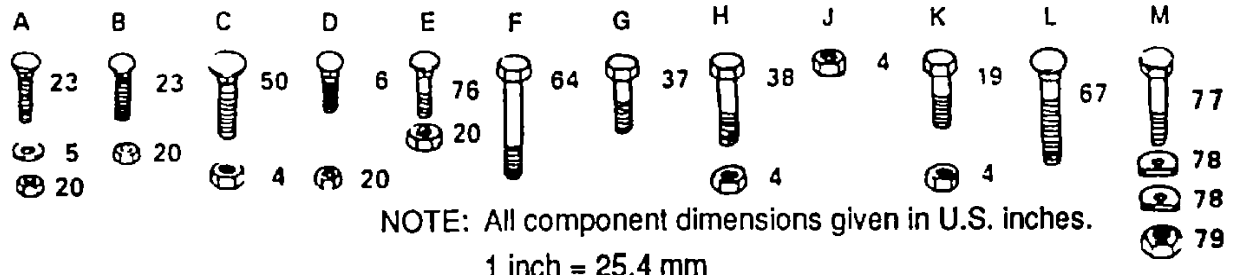

Ref #	Part Number	Qty	Description
3	17021008		SCREW
6	19131312		WASHER
10	73680600		SUB= 73690600
12	74760612		SUB= 74780612
13	72140606		BOLT
21	105848X		"BOLT, SHOULDER LT"
32	74760512		BOLT
33	73680500		SUB= 73690500
34	74760616		BOLT
38	110739X		WASHER T
39	73980600		NUT SPECIAL T