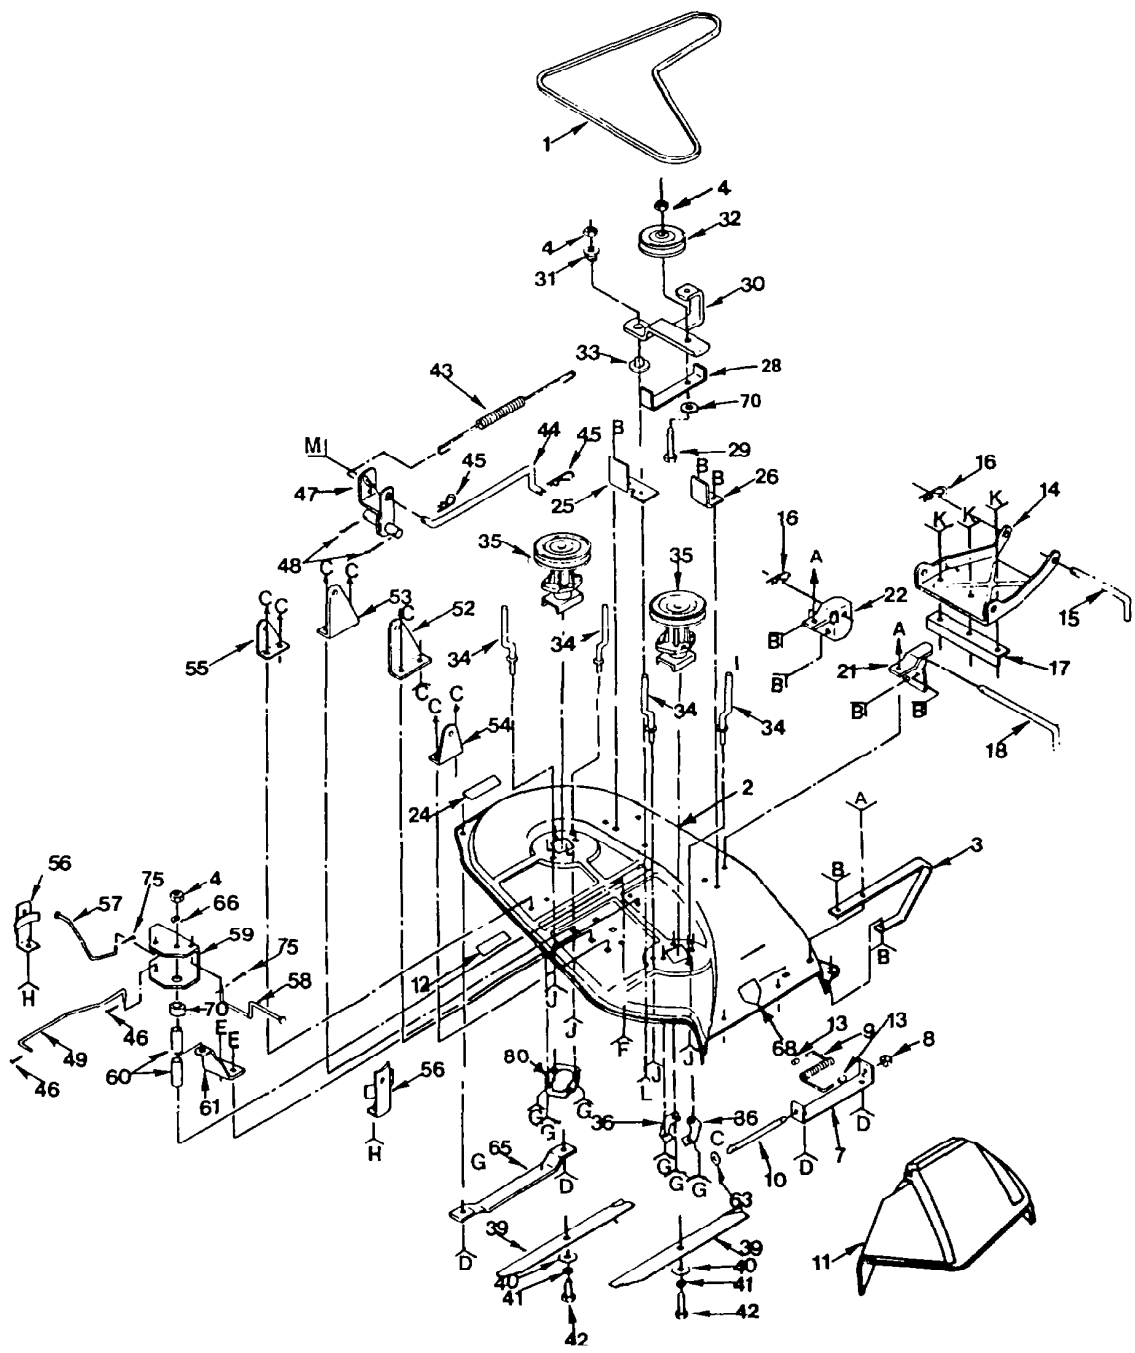

ROPER LAWN TRACTOR -- MODEL NUMBER LT120CR
38" MOWER

Ref #	Part Number	Qty	Description
1	106085X		BELT-V.79.1.MWR
2	121259X		SUB= 144725
3	8417J		SUB= 128772
4	73680600		SUB= 73690600
7	105896X		SUB= 137607
8	110452X		NUT PUSH M
9	106734X		SUB= 123713X
10	106735X		ROD-HINGE T
11	106736X		DEFLECTOR-SHLD T
12	105814X		DECAL.LT
13	105304X		CAP-SLEEVE LT
14	105662X		LINK.PARALLEL
15	105744X		"ROD, FRT. PARAL T"
16	4921H		SPRING.RETAINER
17	105872X		LINK STOP
18	109835X		HINGE PIN T
21	109598X		BRACKET RH LT
22	109597X		BRACKET LH T
24	109820X		DECAL YT
25	109503X		SUPPORT ARM T
26	109504X		STOP T
28	121314X		GUIDE, BELT
29	74760632		SUB= 74930632
30	108832X		SUB= 127163X
31	106902X		SPACER RETAINER
32	121316X		PULLEY IDLER
33	106513X		"WASHER, WEAR LT"
34	102669X		BELT KEEPER LT
35	121687X		"JACKSHAFT.38""LT"
36	100668L		SUPPORT PLATE LT
39	121263X		"BLADE.38"" HI-LI"
40	19132012		WASHER
41	10030600		SUB= 10040600
42	74610624		BOLT.3/8-24X1-1/2
43	108250X		SPRING LT
44	108235X		ROD LT
45	4921H		SPRING.RETAINER
46	76020312		SUB= 3145
47	109892X		ROCKSHAFT T
48	76020616		SUB= 76020624
49	108247X		ROD BRAKE LT
52	108243X		BRACKET LT
53	108241X		BRACKET LT
54	105857X		"BRKT,SUSP RH T"
55	108673X		"BRKT,SUSP REAR LH"
56	106578X		BRAKE LT
57	106463X		"ROD, BRAKE LH LT"
58	108249X		ROD BRAKE LT
59	106456X		"BRK,BRAKE,PVT LT"
60	100672K		SPACER BRAKE LTV
61	100673L		BRACKET SUPT LTV
63	19111016		WASHER
65	7631J		RUNNER-LH M
66	19131614		WASHER
68	121349X		DECAL WARNING
70	122314X		SPACER
75	76020308		SUB= 3145
80	110445X		SUPPORT T