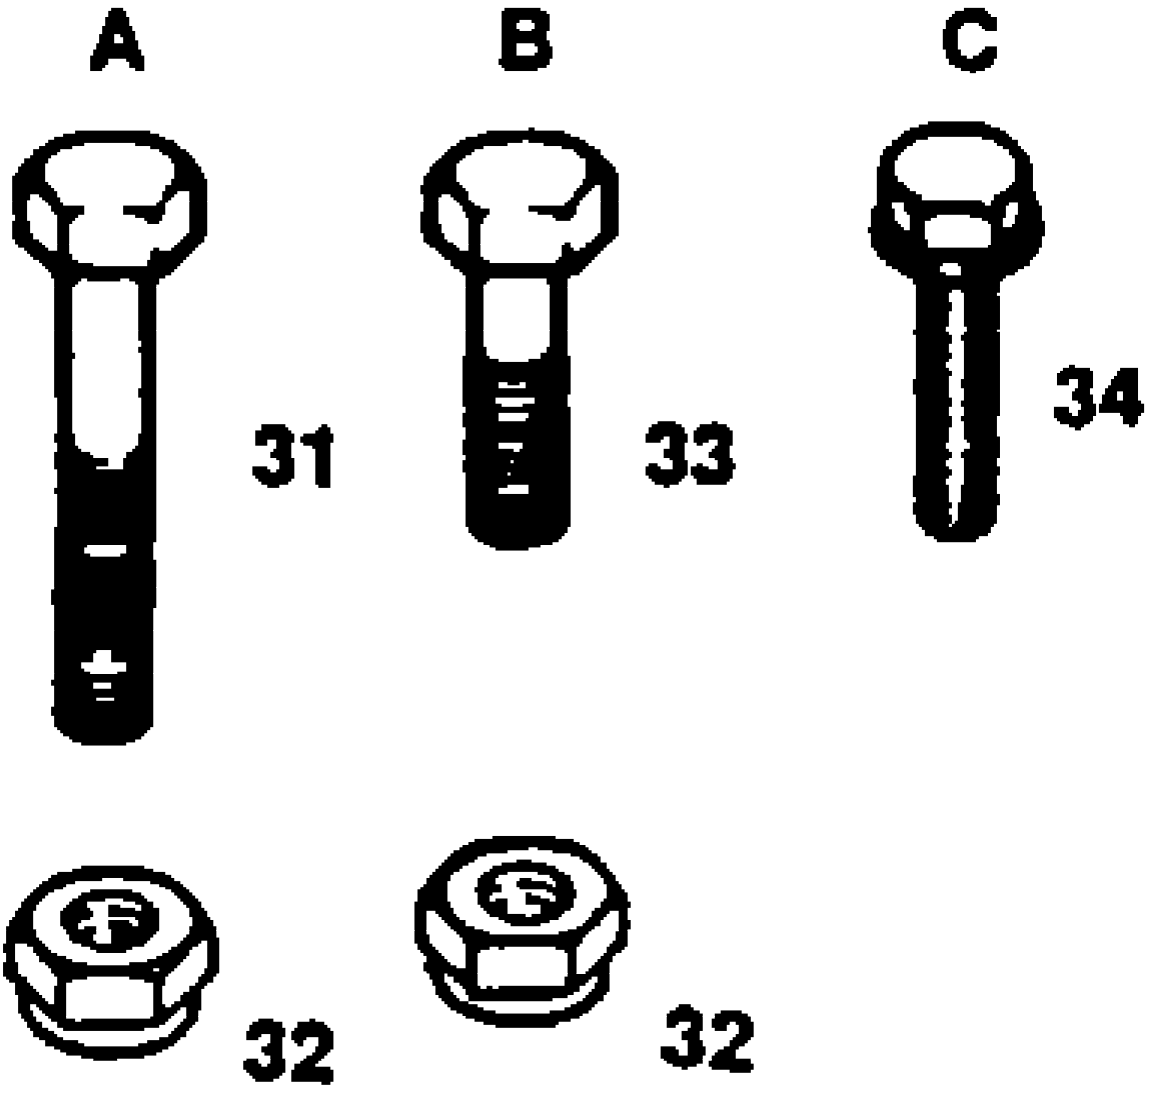

Ref #	Part Number	Qty	Description
4	73680600		SUB= 73690600
5	19111216		WASHER M
6	72140505		BOLT
19	74760612		SUB= 74780612
20	73680500		SUB= 73690500
23	72140506		BOLT
37	17490612		SCREW
38	17490620		SCREW
50	72140606		BOLT
64	74760688		BOLT
67	72140610		BOLT.3/8-14X1.25
76	72110506		SUB= 72270506
77	74760412		BOLT LT
78	109893X		WASHER T
79	73680400		SUB= 73690400