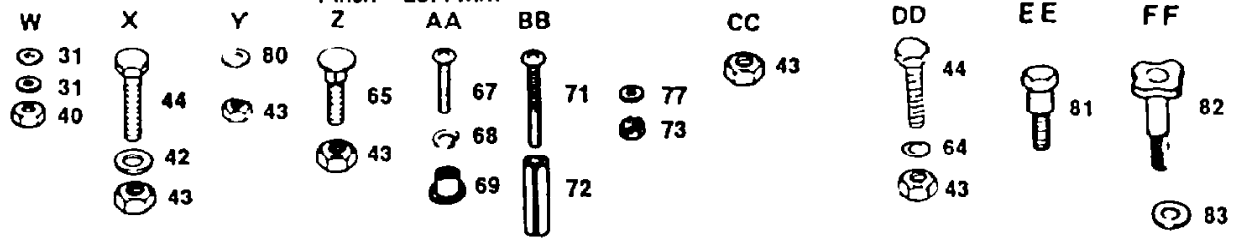

NOTE: All component dimensions given in U.S. inches.

1 inch = 25.4 mm

Ref #	Part Number	Qty	Description
31	19091216		WASHER PM
40	73220400		SUB= 50675
42	19131312		WASHER
43	73680600		SUB= 73690600
44	74760616		BOLT
64	19132012		WASHER
65	72140606		BOLT
67	74191008		SCREW
68	10071000		LOCKWASHER
69	2029J		WELDNUT
71	74981020		SCREW
72	7206J		SPACER LT
73	73731000		NUT
77	19070818		WASHER
80	19131614		WASHER
81	121144X		SUB= 127018X
82	120068X		"KNOB 1/2"" YT"
83	19171912		WASHER