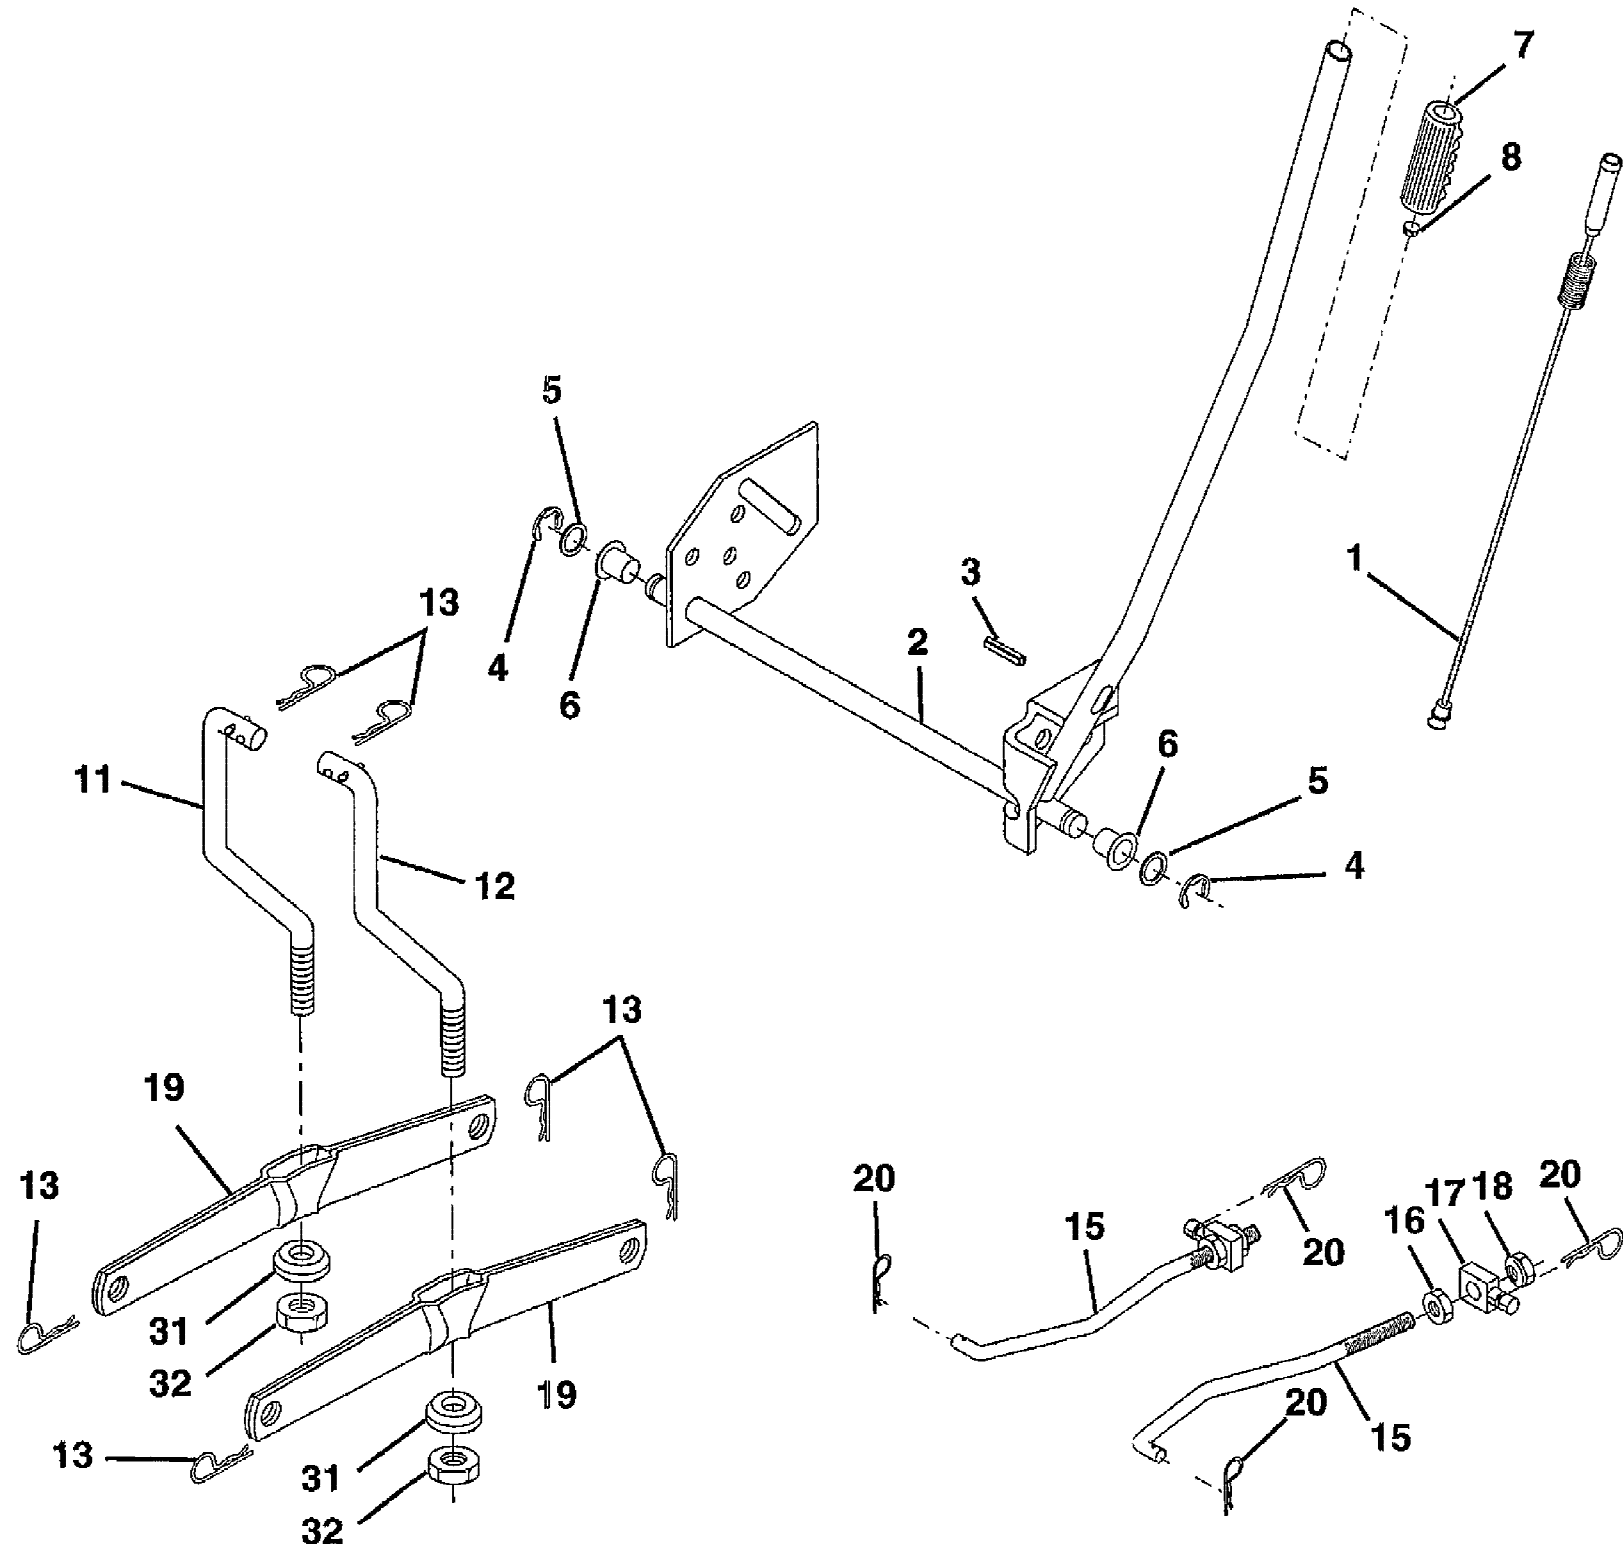

TRACTOR - MODEL NO. LT125 (JC12542A)

MOWER LIFT

| Ref # | Part Number | Qty | Description |
|-------|-------------|-----|-------------------------------|
| 1 | 532159460 | | SUB= 159460 |
| 2 | 532159471 | | SUB= 159471 |
| 3 | 532105767 | | SUB= 105767X |
| 4 | 812000002 | | E RING #5133-62 |
| 5 | 819211621 | | WASHER PLTD 21/32 X 1 X 21 GA |
| 6 | 532120183 | | SUB= 120183X |
| 7 | 532109413 | | SUB= 109413X |
| 8 | 532124526 | | SUB= 125925X |
| 11 | 532139865 | | SUB= 145537 |
| 12 | 532139866 | | SUB= 151140 |
| 13 | 532124670 | | SUB= 85902 |
| 15 | 532127218 | | SUB= 127218 |
| 16 | 873350800 | | NUT JAM HEX 1/2-13 |
| 17 | 532130171 | | SUB= 130171 |
| 18 | 873800800 | | NUT LOCK W/WSH 1/2-13 |
| 19 | 532139868 | | SUB= 139868 |
| 20 | 532124660 | | SUB= 3146R |
| 31 | 532140302 | | SUB= 140302 |
| 32 | 873540600 | | NUT CROWNLOCK 3/8-24 |