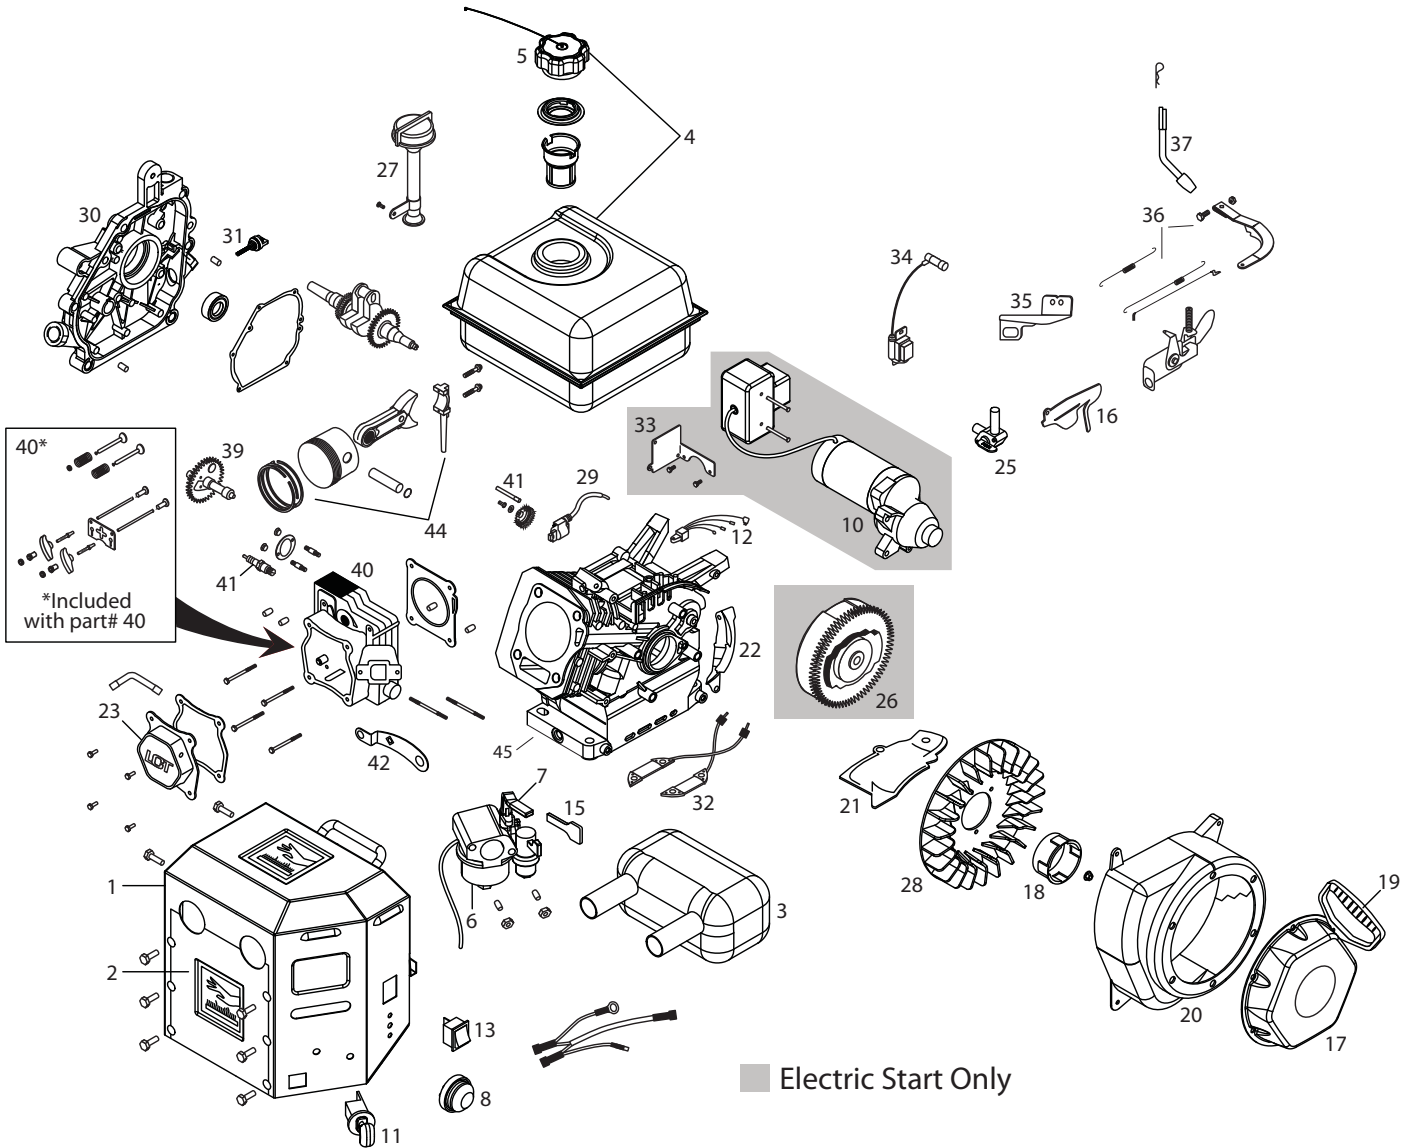

# REPAIR PARTS ENGINE, LCT

# SNOW THROWER - - MODEL NUMBER 944.528140 MODEL NUMBER PLMHK18600781DE

**REPAIR PARTS**  
**ENGINE, LCT**

**SNOW THROWER - - MODEL NUMBER 944.528140**  
**MODEL NUMBER PLMHK18600781DE**

<b>KEY NO.</b>	<b>PART NO.</b>	<b>DESCRIPTION</b>
1	424932	Snow Heater Box Assy
2	424934	Heater Fastener Kit
3	424937	Snow Muffler Assy
4	424938	Snow Fuel Tank Assy
5	424942	Oversized Fuel Tank Cap(Click Style)
6	424944	Snow Carburetor Assy
7	424947	Snow Choke Lever,Carburetor
8	424949	Fuel Primer Bulb Assembly With Hose
9	424951	Carb Studs And Couplings Kit
10	424953	Electric Starter Assy
11	424954	Key Switch Assy
12	424955	Cdi Box
13	424957	On/Off Switch
15	424958	Plastic Throttle/Choke Handle (Red)
16	424960	Governor Linkage Shield Plate
17	424962	Snow Recoil Starter Assy (Hex Style - Black)
18	424966	Starter Cup Small
19	424968	Snow Starter Grip
20	424971	Blower Housing Assembly Electric Start - Snow (Black)
21	424973	Shield, Under Flywheel Charging System
22	424975	Shield Electric Starter, Flywheel
23	420580	Valve Cover Service Kit
25	420592	Fuel Petcock
26	424970	Electric Flywheel Assy
27	424969	High Oil Fill
28	420586	Flywheel Fan
29	420595	Ignition Coil
30	420606	Crankcase Cover Assy
31	420961	Dipstick
32	424959	Charging Coil
33	424952	Electric Starter Bracket
34	424950	Coil Armature
35	424948	Governor Spring Tab
36	420601	Governor Arm Service Kit
37	420602	Governor Shaft
39	420584	Camshaft
40	420578	Cylinder Head Asm
41	424939	Spark Plug
42	424936	Cdi Box Bracket
44	420582	Piston Asm
45	420581	Cylinder Service Kit