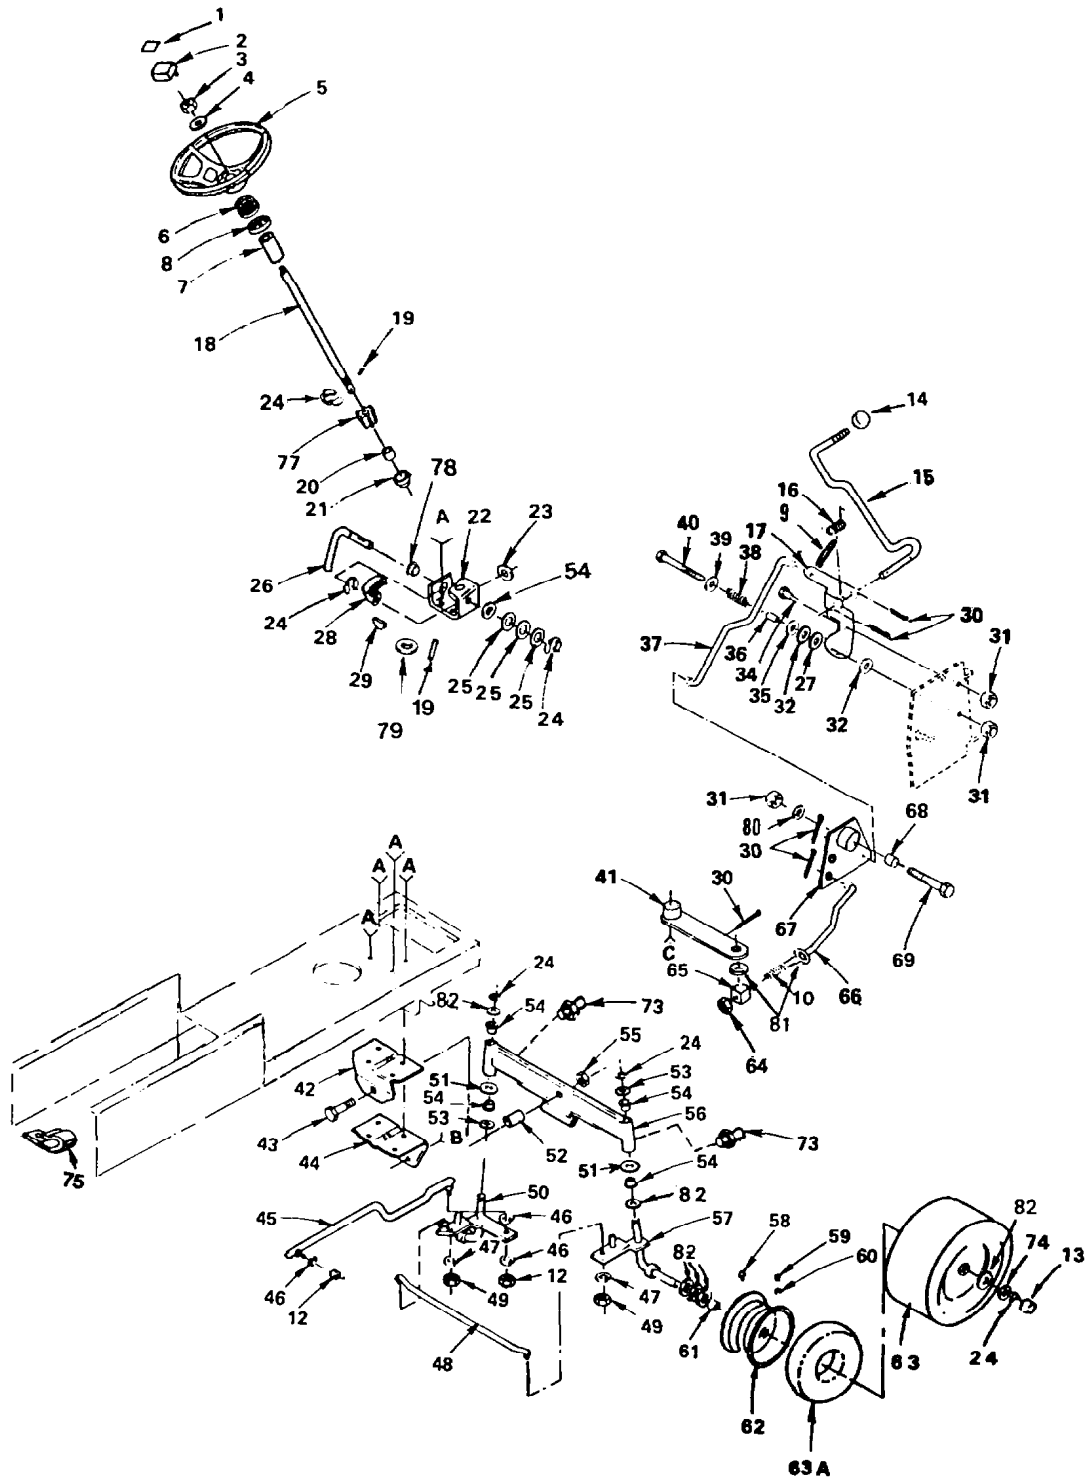

ROPER LT 12 HYDROSTATIC LAWN TRACTOR--MODEL NUMBER LTH120AR
STEERING ASSEMBLY

Ref #	Part Number	Qty	Description
1	104590X		DECAL - STEERING WHEEL
2	100710L		INSERT-WHEEL LT
3	73360800		NUT
4	100712K		WASHER
5	100713N		SUB= 150547
6	100711L		ADAPTER LT
7	106945X		TUBE YT
8	106943X		SPACER LT
9	4921H		SPRING.RETAINER
10	102670X		SPRING GTV
13	104757X		HUB CAP
14	106933X		KNOB T (1/2-HOLE)
15	110845X		ROD.YTH
16	108194X		NLA
17	108196X		BRKT CONTROL HYT
18	109557X		STEERING SHAFT T
19	2882J		DRIVE PIN
20	74580		SHAFT SPACER LT
21	71208		BUSHING
22	109432X		SUB= 110150X
23	19212016		WASHER D
24	12000029		RING
25	6266H		WASHER .T
26	108683X		ROD STEERING T
27	108672X		SUB= 144726
28	108684X		GEAR.SECTOR.HYT
29	106126X		KEY-WOODRUFF LT
30	76020412		COTTER PIN
31	73680600		SUB= 73690600
32	108200X		WASHER FRIC HYT
34	108518X		BOLT HYT
35	19212016		WASHER D
36	108201X		SPACER HYT
37	108397X		LINK CONTROL HY
38	108844X		SPRING HYT
39	19132012		WASHER
40	74760648		BOLT - HEX 3/8 - 16 X 3
41	108209X		ARM ASSEM HYT
42	105663X		SUPPORT-SADDL T
43	74761060		BOLT LT
44	105664X		SUPPORT.SADDLE.FT
45	105727X		LINK-DRAG LT
46	10040600		LOCKWASHER
47	10040500		LOCKWASHER
48	108110X		ROD TIE HYT
49	73610500		NUT
50	105655X		SPINDLE LH YT
51	19272016		WASHER
52	110438X		BEARING
53	6266H		WASHER .T
54	3366R		COL. SRTG. BEAR.
55	73901000		"NUT-LOC,FLANGE LT"
56	108075X		FRONT AXLE
57	105653X		SUB= 130897
58	278H		FITTING LT
59	65139		VALVE STEM LT
60	59192		VALVE CAP
61	9040H		"FLANGE, BEARING"
62	106732X		SUB= 106732X417
63	106222X		SUB= 122073X