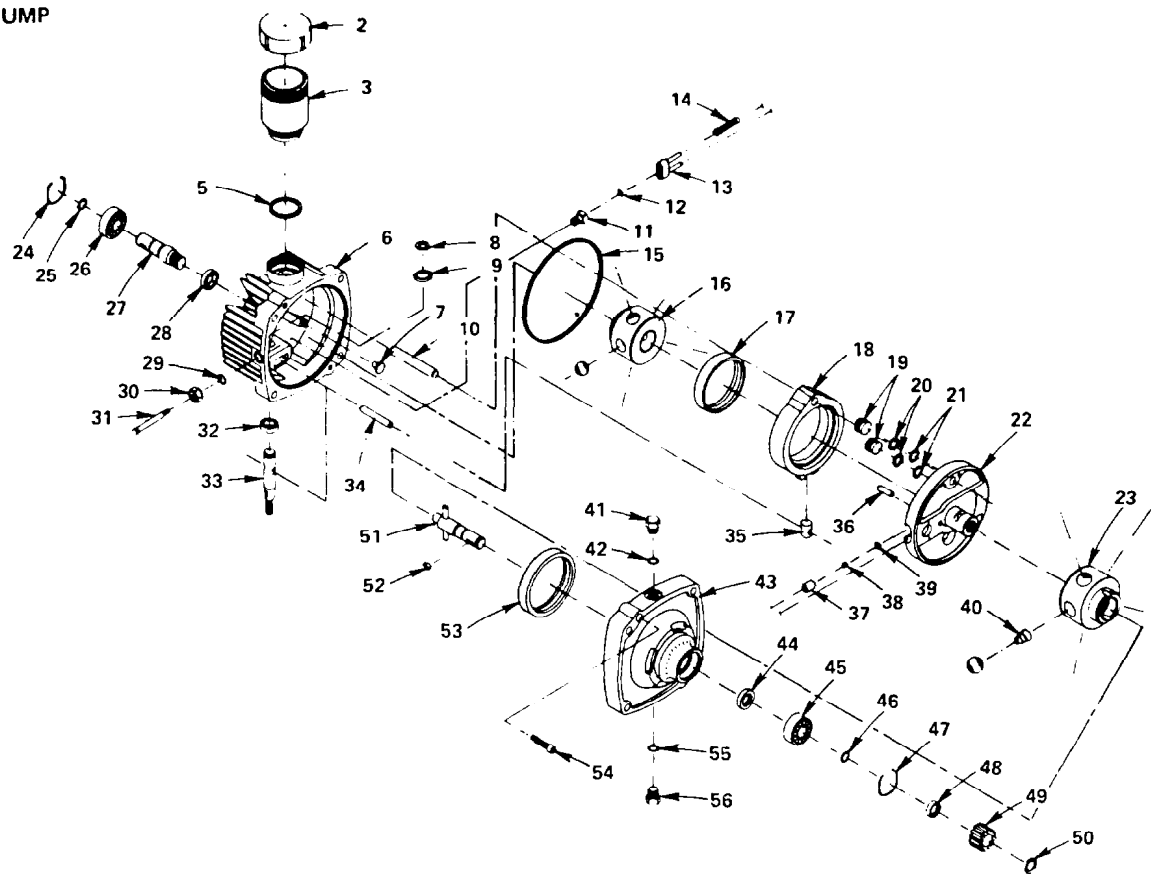

Ref #	Part Number	Qty	Description
1	106085X		BELT-V.79.1.MWR
2	108671X		SUB= 144726
3	8417J		SUB= 128772
4	73680600		SUB= 73690600
5	19111216		WASHER M
7	105896X		SUB= 137607
8	110452X		NUT PUSH M
9	106734X		SUB= 123713X
10	106735X		ROD-HINGE T
11	106736X		DEFLECTOR-SHLD T
12	108682X		NLA
13	105304X		CAP-SLEEVE LT
14	105662X		LINK.PARALLEL
15	105744X		"ROD, FRT. PARAL T"
16	4921H		SPRING.RETAINER
17	105872X		LINK STOP
18	109835X		HINGE PIN T
20	73680500		SUB= 73690500
21	109598X		BRACKET RH LT
22	109597X		BRACKET LH T
24	3713J		DECAL INSTRUCTION CAUTION
25	109503X		SUPPORT ARM T
26	109504X		STOP T
27			REFER TO IMAGE
29	74760632		SUB= 74930632
30	108674X		SUB= 127162X
31	106902X		SPACER RETAINER
32	102403X		IDLER-FLAT T
33	106513X		"WASHER, WEAR LT"
35	105891X		SUB= 121687X
36	100668L		SUPPORT PLATE LT
39	106634X		SUB= 25036
40	19132012		WASHER
41	10030600		SUB= 10040600
42	74610624		BOLT.3/8-24X1-1/2
43	102727X		"SPRING.EXT.8.5""
54	105857X		"BRKT,SUSP RH T"
55	108673X		"BRKT,SUSP REAR LH"
62	106514X		SUB= 106902X
63	19111016		WASHER
65	7631J		RUNNER-LH M
68	78850		SUB= 85463
69	19131316		WASHER
74	106679X		DECAL.WARNING.T
75	19131210		WASHER
76	110445X		SUPPORT T

**ROPER LT 12 HYDROSTATIC LAWN TRACTOR--MODEL NUMBER LTH120AR
PUMP**