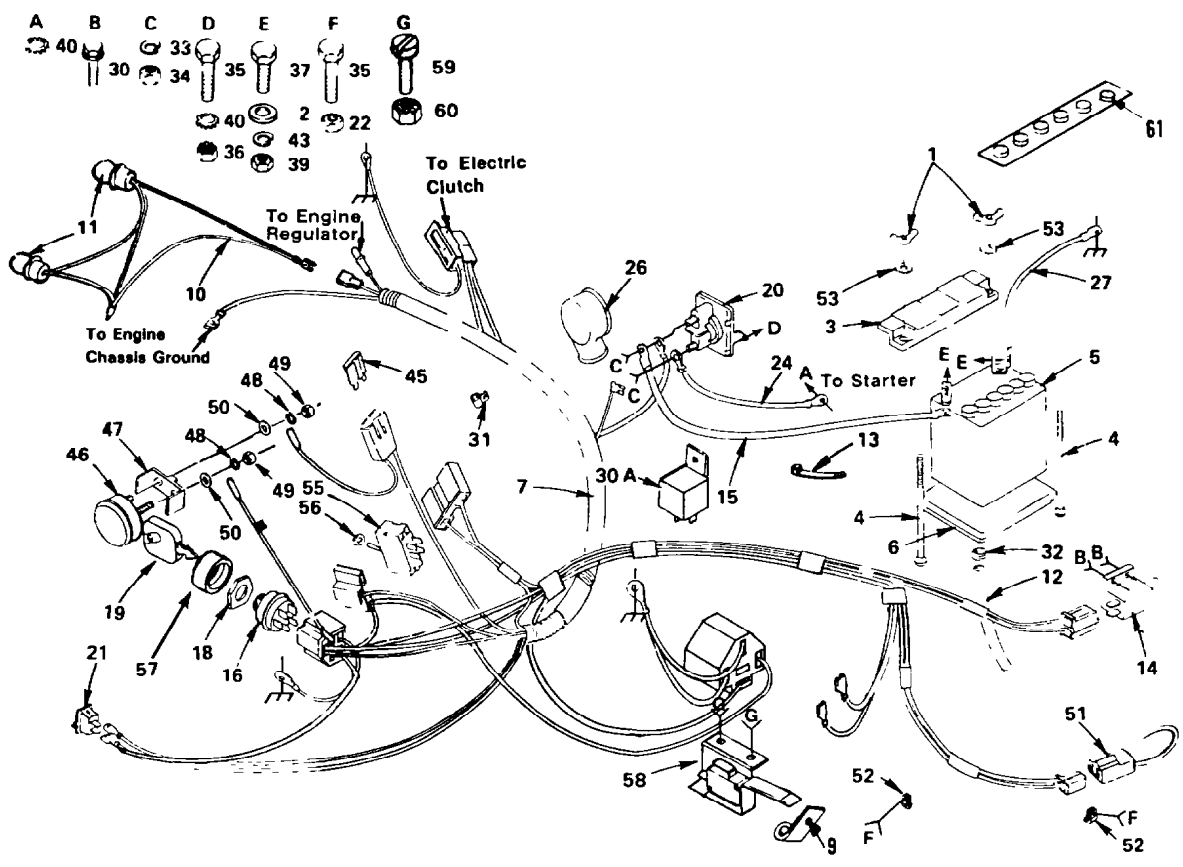

ROPER LT 12 HYDROSTATIC LAWN TRACTOR--MODEL NUMBER LTH120AR ELECTRICAL

Ref #	Part Number	Qty	Description
1	73490400		SUB= 146525
2	19091016		WASHER
3	102476X		SUB= 150109
4	72240460		BOLT
5	227J		SUB= 123899X
6	7603J		"TRAY T, BATTERY"
7	120584X		HARNESS T
9	4171R		CLIP T
10	110859X		HARNESS T
11	7662J		SUB= 4152J
12	100541K		SUB= 7697J
13	7192J		WIRE TIE
14	104445X		SWITCH-INTER. GT
15	4206J		CABLE-BATTERY T
16	4406R		SUB= STD365402
18	109788X		SUB= 124211X
19	109434X		KEY MOLDED
20	109081X		SUB= 146154
21	110712X		SWITCH LT
22	73680400		SUB= 73690400
24	4206J		CABLE-BATTERY T
26	719J		SUB= 154336
27	4207J		CABLE T
30	17021008		SCREW
30A	109748X		RELAY ASSY T
31	2751R		CLIP T
32	109596X		HOSE CLAMP T
33	10090400		SUB= 10040400
34	73350400		NUT
35	74780408		BOLT
36	73510400		NUT
37	74760412		BOLT LT
39	73220400		SUB= 50675
40	11050400		LOCKWASHER
43	10040400		LOCKWASHER
45	108824X		FUSE HYT
46	9433R		AMMETER T
47	6009J		SUB= 532131708
48	10101000		SUB= 10071000
49	73911000		NUT
50	19070818		WASHER
51	102501X		SUB= 141940
52	235R		CLIPT
53	11030400		LOCKWASHER GT
55	4021J		SWITCH.PTO.T
56	4022J		HEX NUT T
57	109787X		SUB= 147626
58	121064X		SWITCH T
59	74641008		SUB= 71031008
60	73951000		"NUT,KEPS"
61	120353X		BATTERY CAPS
	101539X		SHEET INSTR LT
	120600X		NLA