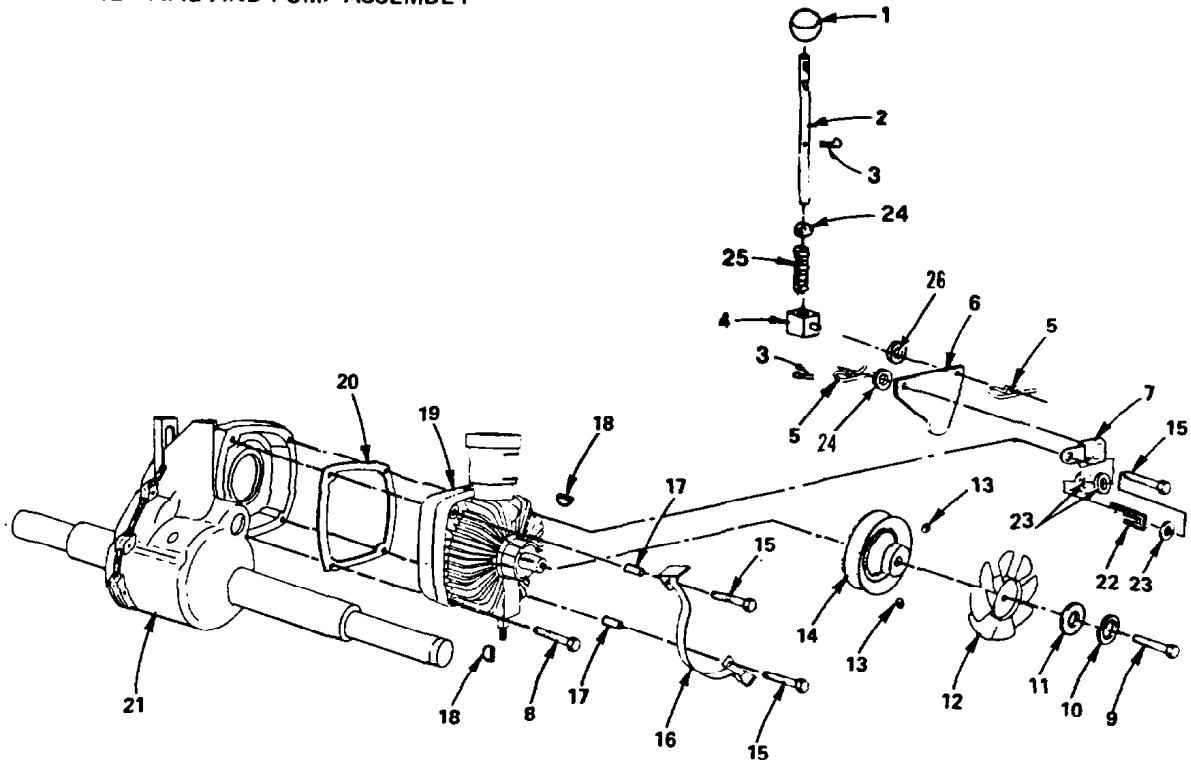

**ROPER LT 12 HYDROSTATIC LAWN TRACTOR--MODEL NUMBER LTH120AR
DIFFERENTIAL AND PUMP ASSEMBLY**

Ref #	Part Number	Qty	Description
1	106932X		KNOB T(3/8 HOLE)
2	120345X		ROD YTH
3	76020412		COTTER PIN
4	108212X		TRUNION HYT
5	4921H		SPRING.RETAINER
6	108222X		CONTROL COAST HYT
7	108182X		BRKT ASSEM HYT
8	74760648		BOLT - HEX 3/8 - 16 X 3
9	74760412		BOLT LT
10	10040400		LOCKWASHER
11	19092016		WASHER
12	108833X		FAN HYDRO HYT
13	23200506		SET SCREW
14	108099X		PULLEY HYT
15	74760656		BOLT
16	108085X		KIT CENTERING Y
17	5648R		NLA
18	2898J		KEY T
19	108180X		PUMP HYDRO HYT
20	108179X		GASKET HYDRO HYT
21			REFER TO IMAGE
22	104777X		SUB= 140312
23	19131312		WASHER
24	19131212		WASHER T
25	102670X		SPRING GTV
26	19131614		WASHER