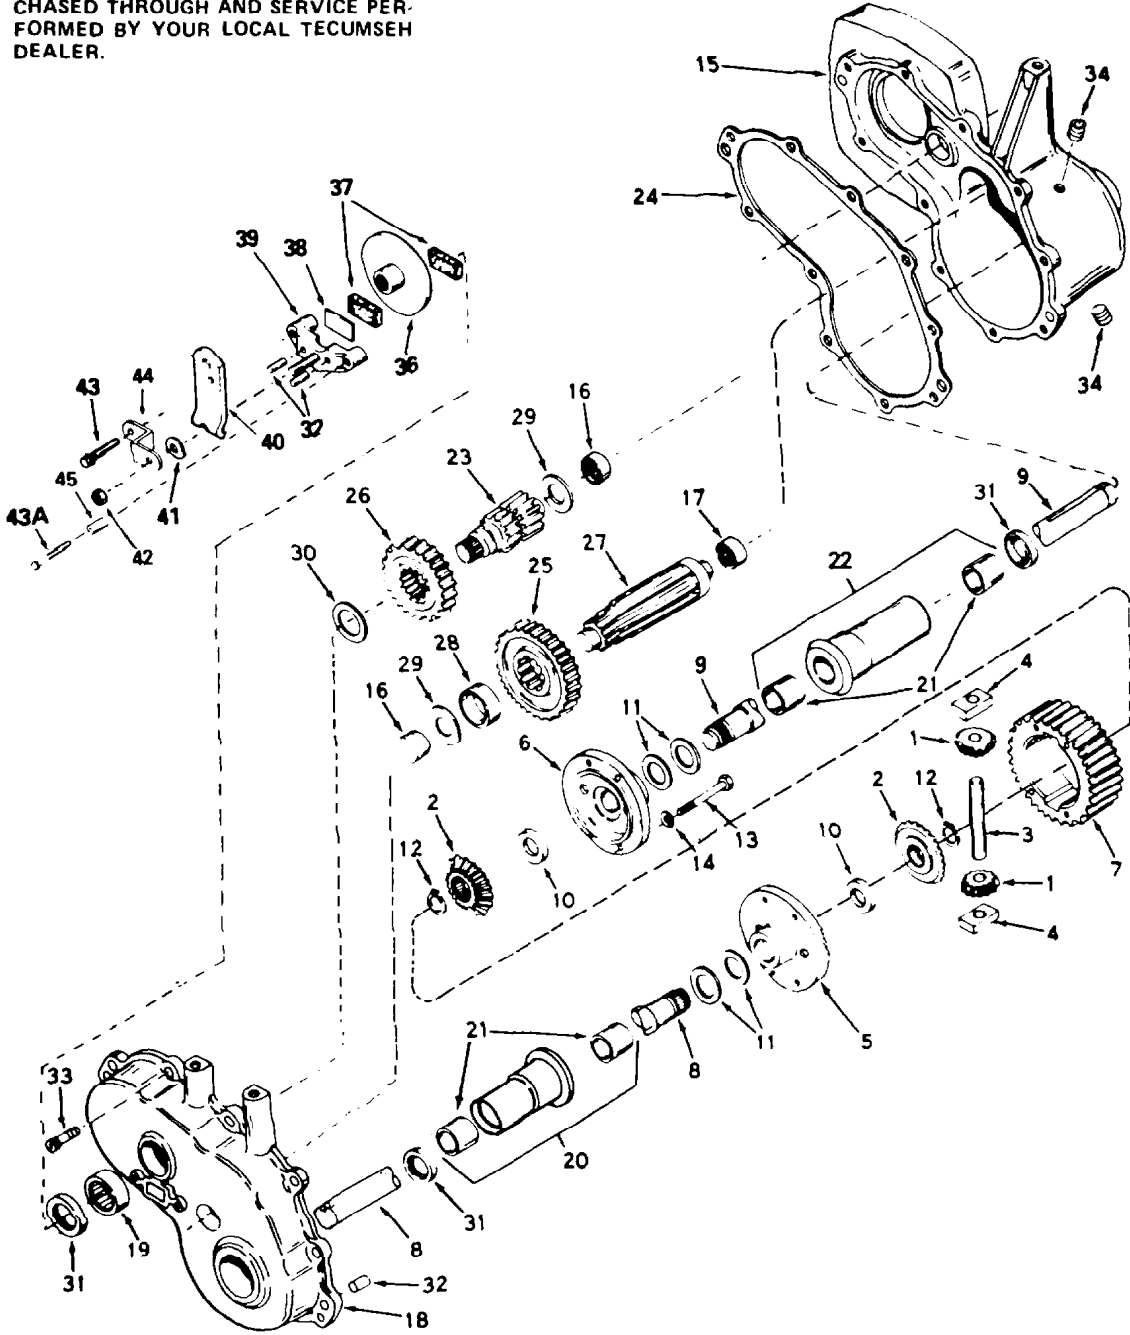

**ROPER LT 12 HYDROSTATIC LAWN TRACTOR--MODEL NUMBER LTH120AR
TRANSAXLE**

ALL TRANSAXLE PARTS MUST BE PURCHASED THROUGH AND SERVICE PERFORMED BY YOUR LOCAL TECUMSEH DEALER.

Ref #	Part Number	Qty	Description
1	778197		PINION, 10T
2	778198		GEAR BEVEL
3	786019		PIN DRIVE
4	786027		BLOCK DRIVE
5	774028A		CARRIER, DIFFERENTIAL
6	774029A		CARRIER, DIFFERENTIAL
7	778033A		GEAR, RING
8	774526		AXLE
9	774527		AXLE
10	780107		WASHER
11	780042		WASHER THRUST
12	792018		RING STRAP
13	792020		SCREW, 1/4-20 X 2-1/4
14	792006		WASHER LOCK 1/4
15	770052		CASE ASSY
16	780013		BEARING, NEEDLE
17	780088		BEARING, NEEDLE
18	772085		COVER ASSY
19	780089		BEARING, NEEDLE
20	782041A		HOUSING & BUSHING ASSY
21	780054		BUSHING
22	782042A		HOUSING & BUSHING ASSY
23	776207		SHAFT, BRAKE
24	788044		GASKET
25	778036		GEAR, OUTPUT
26	778083		GEAR, IDLER
27	778041		SHAFT, OUTPUT
28	786017		SPACER
29	780001		WASHER
30	780090		WASHER, THRUST
31	788008		SEAL, OIL
32	786026		PIN DOWEL
33	792046		SCREW
34	792122		PLUG
36	790027		DISK, BRAKE
37	790006		PAD BRAKE
38	790007		PLATE BRAKE PAD
39	790025		HOLDER BRAKE PAD
40	790017		LEVER, BRAKE
41	792076		WASHER, FLAT
42	792075		LOCKNUT 5/16-24
43	792073		SCREW, 1/4-20 X 1-1/4
43A	792085		SCREW FLNG HEX 1/4-20 X 2-1/4
44	786086		BRKT BRAKE LEVER
45	786066		SPACER