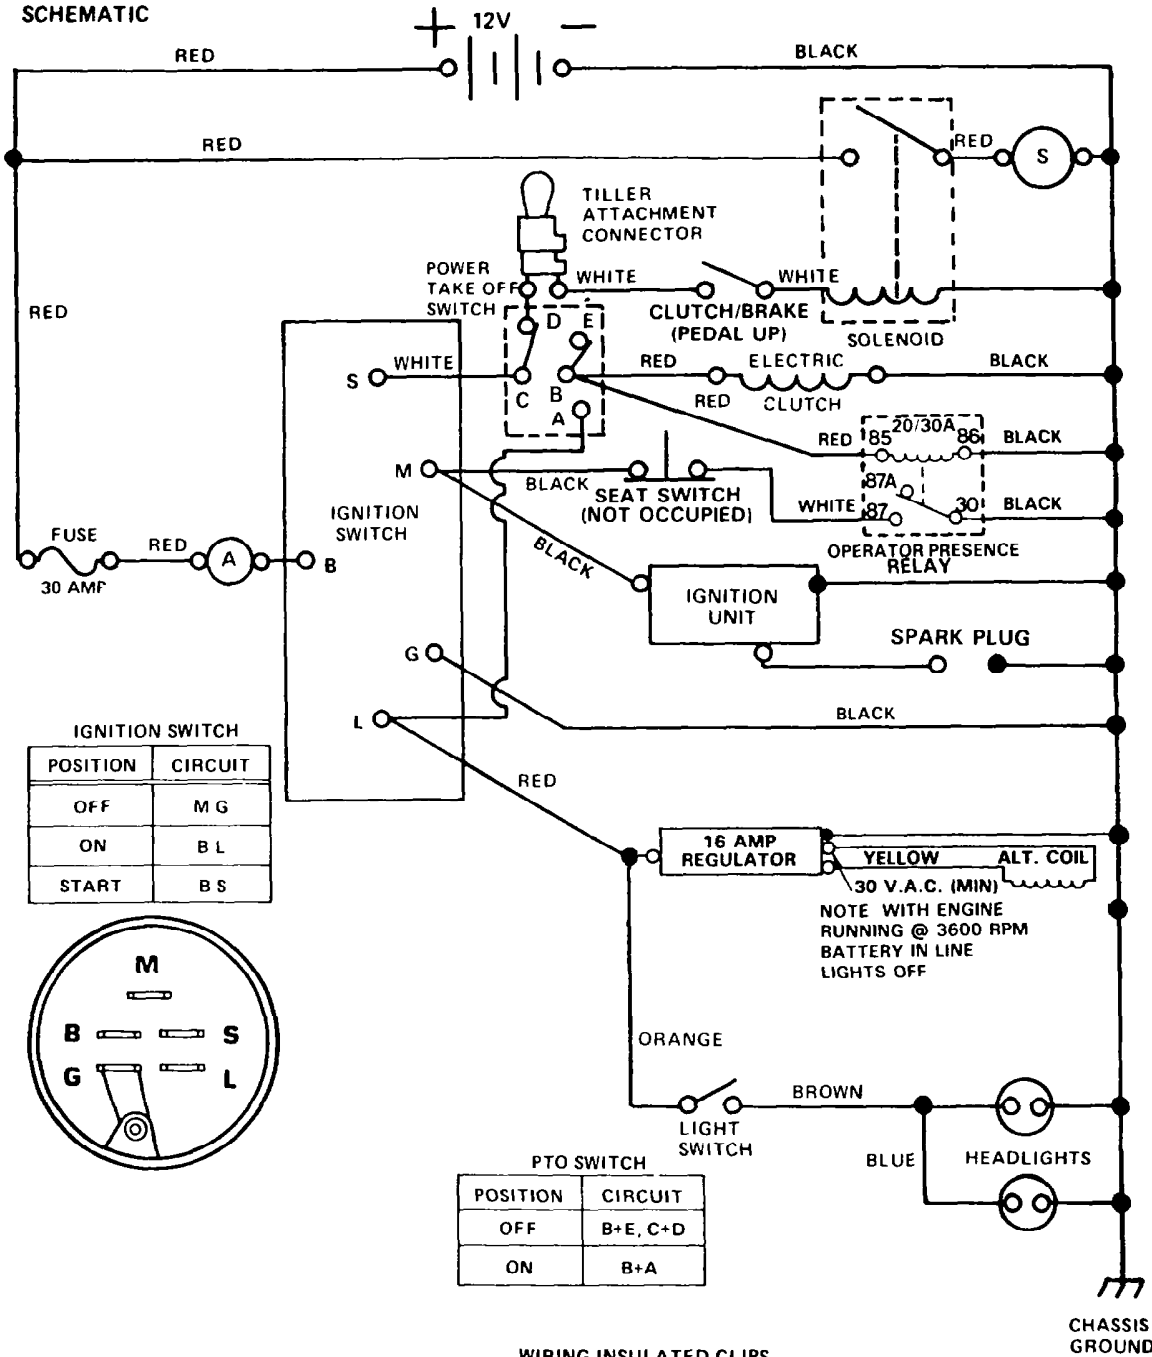

ROPER LT 12 HYDROSTATIC LAWN TRACTOR--MODEL NUMBER LTH120AR

SCHEMATIC

IGNITION SWITCH

POSITION	CIRCUIT
OFF	M G
ON	B L
START	B S