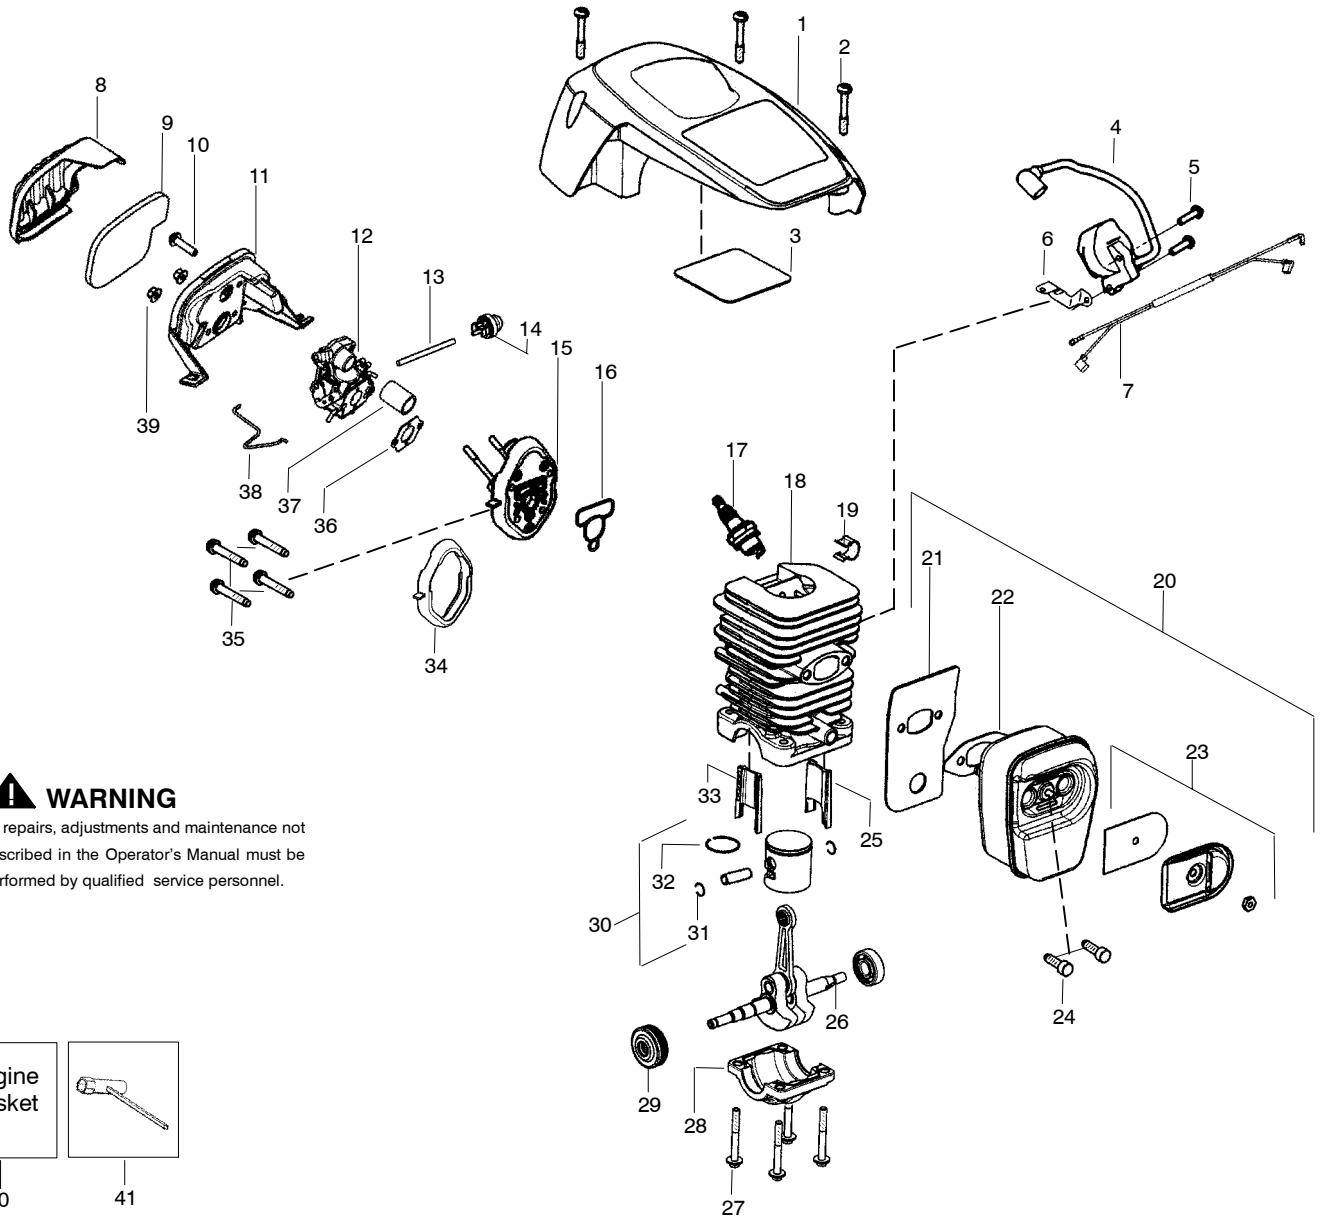

WARNING

All repairs, adjustments and maintenance not described in the Operator's Manual must be performed by qualified service personnel.

Ref.	Part No.	Description	Ref.	Part No.	Description	Ref.	Part No.	Description
1.	530057894-01	Shield-Cylinder (incl. #3)	16.	530071894	Gasket-cyl. o-ring (kit)	34.	530071894	Seal-Adaptor (kit)
2.	530016153	Screw	17.	952030150	Accy-Spark Plug (RCJ-7Y)	35.	530016426	Screw
3.	530059006	Reflector-Tape	18.	530071884	Kit-Cylinder (Incl. 25,33)	36.	530071894	Gasket-Carb. (kit)
4.	530039198	Module - Ignition	19.	530016136	Clip-High Tension Lead	37.	530057926	Tube-Intake
5.	530016432	Screw	20.	530071887	Kit-Muffler (Incl. 21-23,24)	38.	530057909	Wire-Throttle
6.	530047442	Strap-Ground	21.	530057942	Backplate-Muffler	39.	530016101	Nut-Carb.
7.	530057943	Assy-Wire Harness	22.	530071894	Gasket-Muffler (kit)	40.	530071894	Kit-Gasket (Incl. 16,22,34,36)
8.	530058687	Cover-Air Filter	23.	530071886	Kit-Spark Arrestor	41.	530031163	Wrench-Bar
9.	530057925	Filter-Air	24.	530016338	Bolt-Muffler			Not Shown
10.	530016425	Screw	25.	530057885	Insert-Left (black) Cyl.			
11.	530057892	Housing-Air Filter	26.	530012537	Assy-Crankshaft/Rod			
12.	---	Carburetor	27.	530016417	Bolt			
	530035590	Zama W-26	28.	530057941	Cap-Crankcase			
	530035589	Walbro WX5672	29.	530056363	Assy-Bearing/Seal			
13.	530069247	Kit-Fuel Line (Small)	30.	530071883	Kit-Piston (Incl. 31,32)	530165293-01	530059107	Manual-Operator Decal-Warning
14.	530047721	Bulb-Purge "snap-in"	31.	530015697	Retainer-Piston Pin	530058840	530058840	Decal-Start/Stop Inst.
15.	530071889	Kit-Carb. Adaptor (Incl. # 16,34,37)	32.	530038729	Ring-Piston			
			33.	530057886	Insert-Right (gray) Cyl.