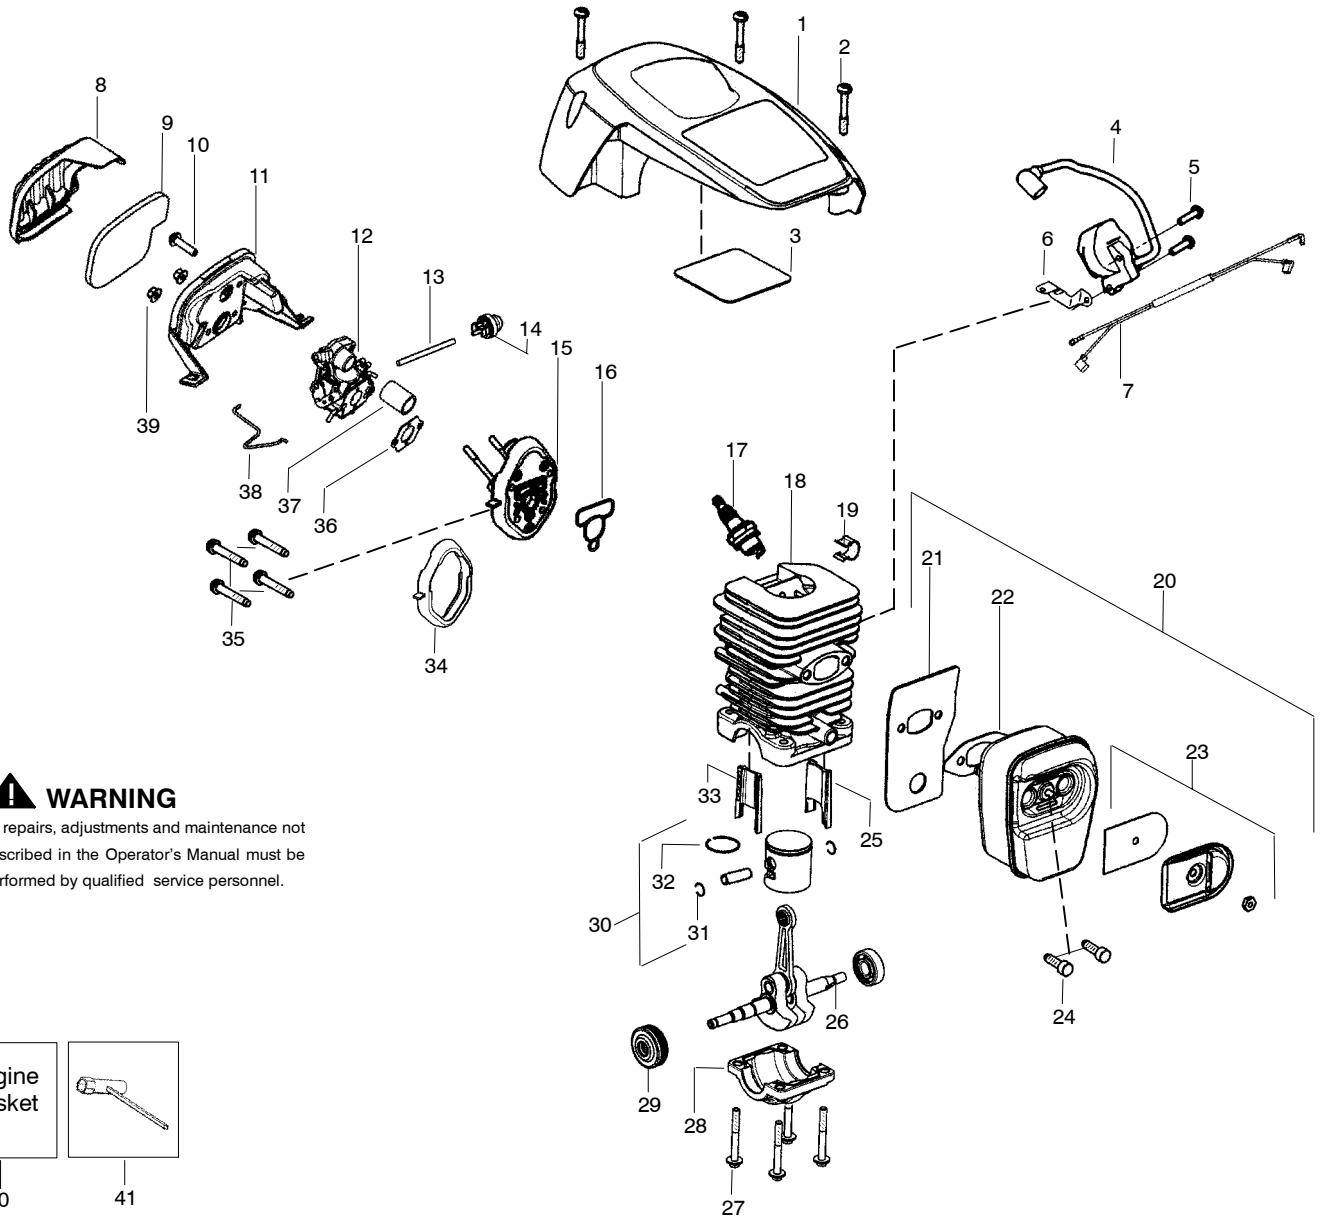

Ref.	Part No.	Description	Ref.	Part No.	Description	Ref.	Part No.	Description
1.	530057893	Knob-Choke	20.	530015127	Washer-Flywheel	38.	530057910	Plate-Bar
2.	530057908	Spring-Ign. Switch	21.	530016134	Nut-Flywheel	39.	530015917	Nut-Bar
3.	530057891	Lever-Ign. Switch	22.	530015920	Screw	40.	530057904-02	Assy-Clutch Cover (Incl. # 41)
4.	530016080	Screw	23.	530057890	Pulley-Starter	41.	530069611	Kit-Bar Adjust (Incl. 42,43)
5.	530071888	Kit-Trigger/Lockout	24.	530042095	Spring-Starter	42.	530015826	Pin-Bar Adjust
6.	530069216	Kit-Fuel Line (Large)	25.	530057889-02	Housing-Fan	43.	530038593	Retainer-Bar Adjust
7.	530095649	Assy-Fuel Pick Up	26.	530056402	Handle-Starter	44.	952051209	Accy-14" Chain
8.	530023877	Fitting-Fuel line	27.	530069232	Kit-Rope	45.	952044368	Accy-14" Bar
9.	530071945-01	Retainer -E-Ring (kit)	28.	530016432	Screw	46.	530071945-01	Kit-Clutch Washer (Incl. 9,10,12)
10.	530071945-01	Washer-Cup (kit)	29.	530016080	Screw	47.	530016432	Screw
11.	530057905	Assy-Clutch Drum 3/8"	30.	530058786	Assy-Oil Vent	48.	530057888	Handle-Front
12.	530071945-01	Washer-Sm clutch (kit)	31.	530057236	Assy-Oil Cap w/ret.	49.	530071891	Kit-Oil Pump (Incl. 51,52,53)
13.	530057907	Assy-Clutch	32.	530057897	Handguard	50.	530057924	Assy-Oil Pick Up
14.	530016419	Washer-Large Clutch	33.	530016416	Spring-Handguard	51.	530016064	Screw
15.	530047192	Assy-Fuel Cap w/ret	34.	530057887-02	Assy-Chassis (Incl. 5-8, 15-17, 19,31,33,37)	52.	530057931	Assy-Oil Pump
16.	530016064	Screw	35.	530071893	Kit-Chainbrake	53.	530037820	Gear-Worm
17.	530015922	Nut-"U" type speed	36.	530016432	Bolt-Bar			
18.	530057937	Assy-Flywheel	37.	530016133				
19.	530057911	Shield-Heat						