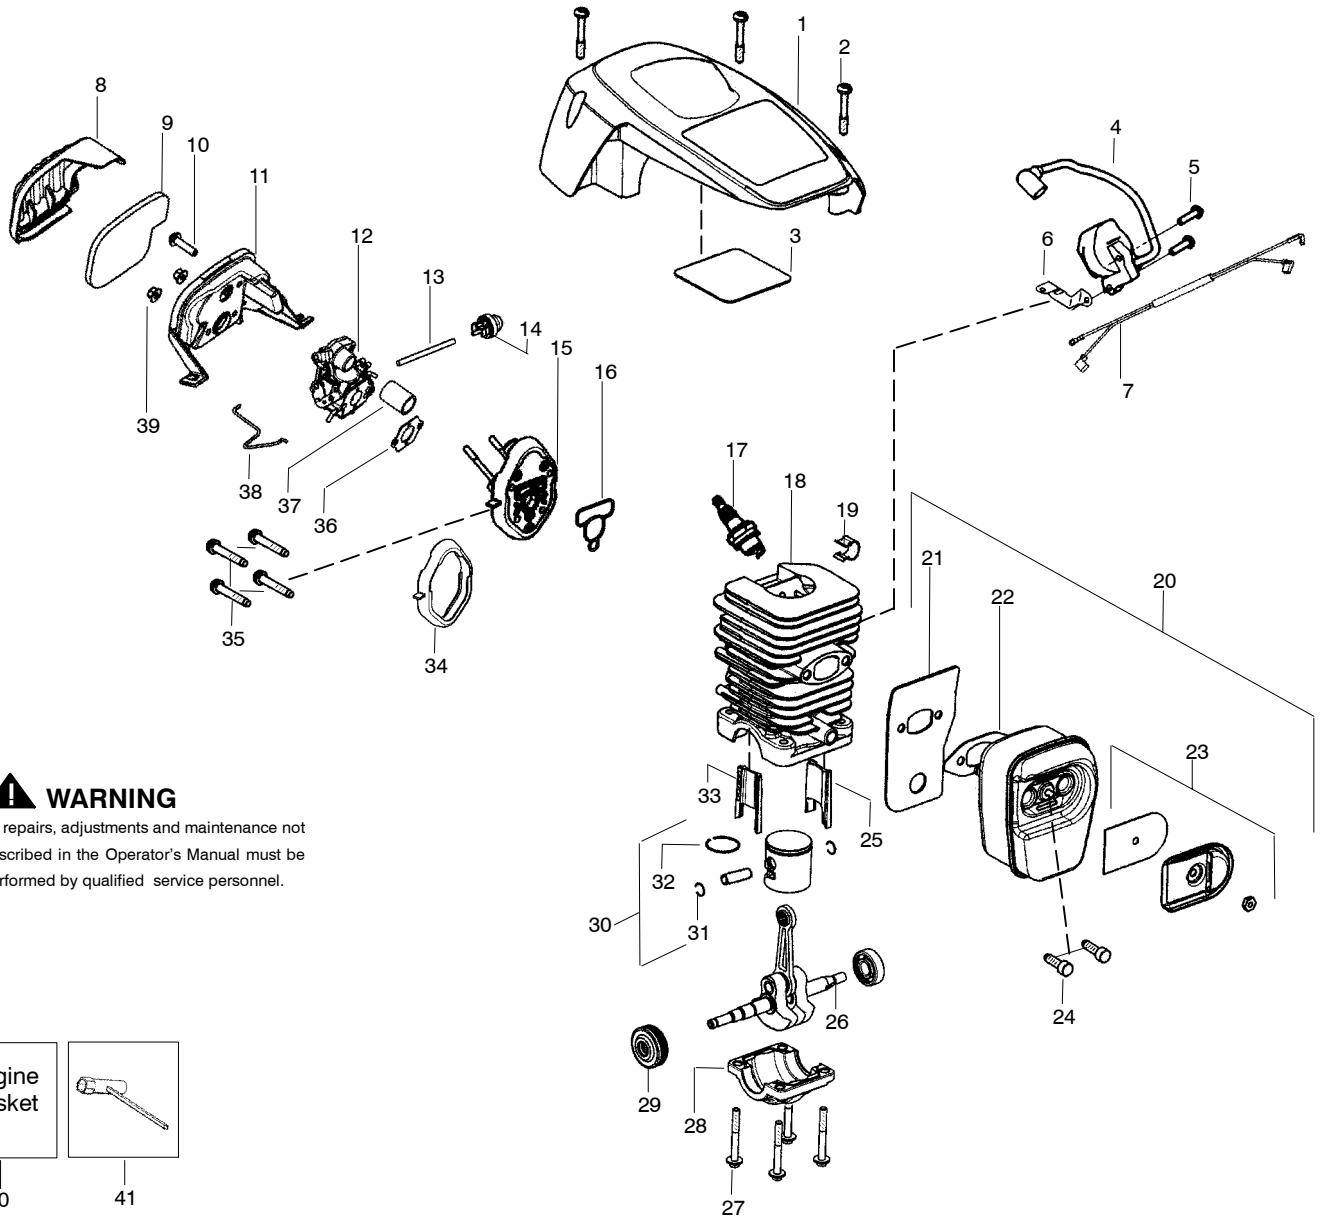

Ref.	Part No.	Description	Ref.	Part No.	Description	Ref.	Part No.	Description
1.	530057893	Knob-Choke	20.	530015127	Washer-Flywheel	38.	530057910	Plate-Bar
2.	530057908	Spring-Ign. Switch	21.	530016134	Nut-Flywheel	39.	530015917	Nut-Bar
3.	530057891	Lever-Ign. Switch	22.	530015920	Screw	40.	530057904-04	Assy-Clutch Cover (Incl. # 41)
4.	530016080	Screw	23.	530057890	Pulley-Starter	41.	530069611	Kit-Bar Adjust (Incl. 42,43)
5.	530071888	Kit-Trigger/Lockout	24.	530042095	Spring-Starter	42.	530015826	Pin-Bar Adjust
6.	530069216	Kit-Fuel Line (Large)	25.	530057889-04	Housing-Fan	43.	530038593	Retainer-Bar Adjust
7.	530095649	Assy-Fuel Pick Up	26.	530056402	Handle-Starter	44.	952051211	Accy-16" Chain
8.	530023877	Fitting-Fuel line	27.	530069232	Kit-Rope	45.	952044370	Accy-16" Bar
9.	530071945-01	Retainer -E-Ring (kit)	28.	530016432	Screw	46.	530071945-01	Kit-Clutch Washer (Incl. 9,10,12)
10.	530071945-01	Washer-Cup (kit)	29.	530016080	Screw	47.	530016432	Screw
11.	530057905	Assy-Clutch Drum 3/8"	30.	530058786	Assy-Oil Vent	48.	530057888	Handle-Front
12.	530071945-01	Washer-Sm clutch (kit)	31.	530057236	Assy-Oil Cap w/ret.	49.	530071891	Kit-Oil Pump (Incl. 51,52,53)
13.	530057907	Assy-Clutch	32.	530057897	Handguard	50.	530057924	Assy-Oil Pick Up
14.	530016419	Washer-Large Clutch	33.	530016416	Spring-Handguard	51.	530016064	Screw
15.	530047192	Assy-Fuel Cap w/ret	34.	530057887-02	Assy-Chassis (Incl. 5-8, 15-17, 19,31,33,37)	52.	530057931	Assy-Oil Pump
16.	530016064	Screw	35.	530071893	Kit-Chainbrake	53.	530037820	Gear-Worm
17.	530015922	Nut-"U" type speed	36.	530016432	Screw			
18.	530057937	Assy-Flywheel	37.	530016133	Bolt-Bar			
19.	530057911	Shield-Heat						