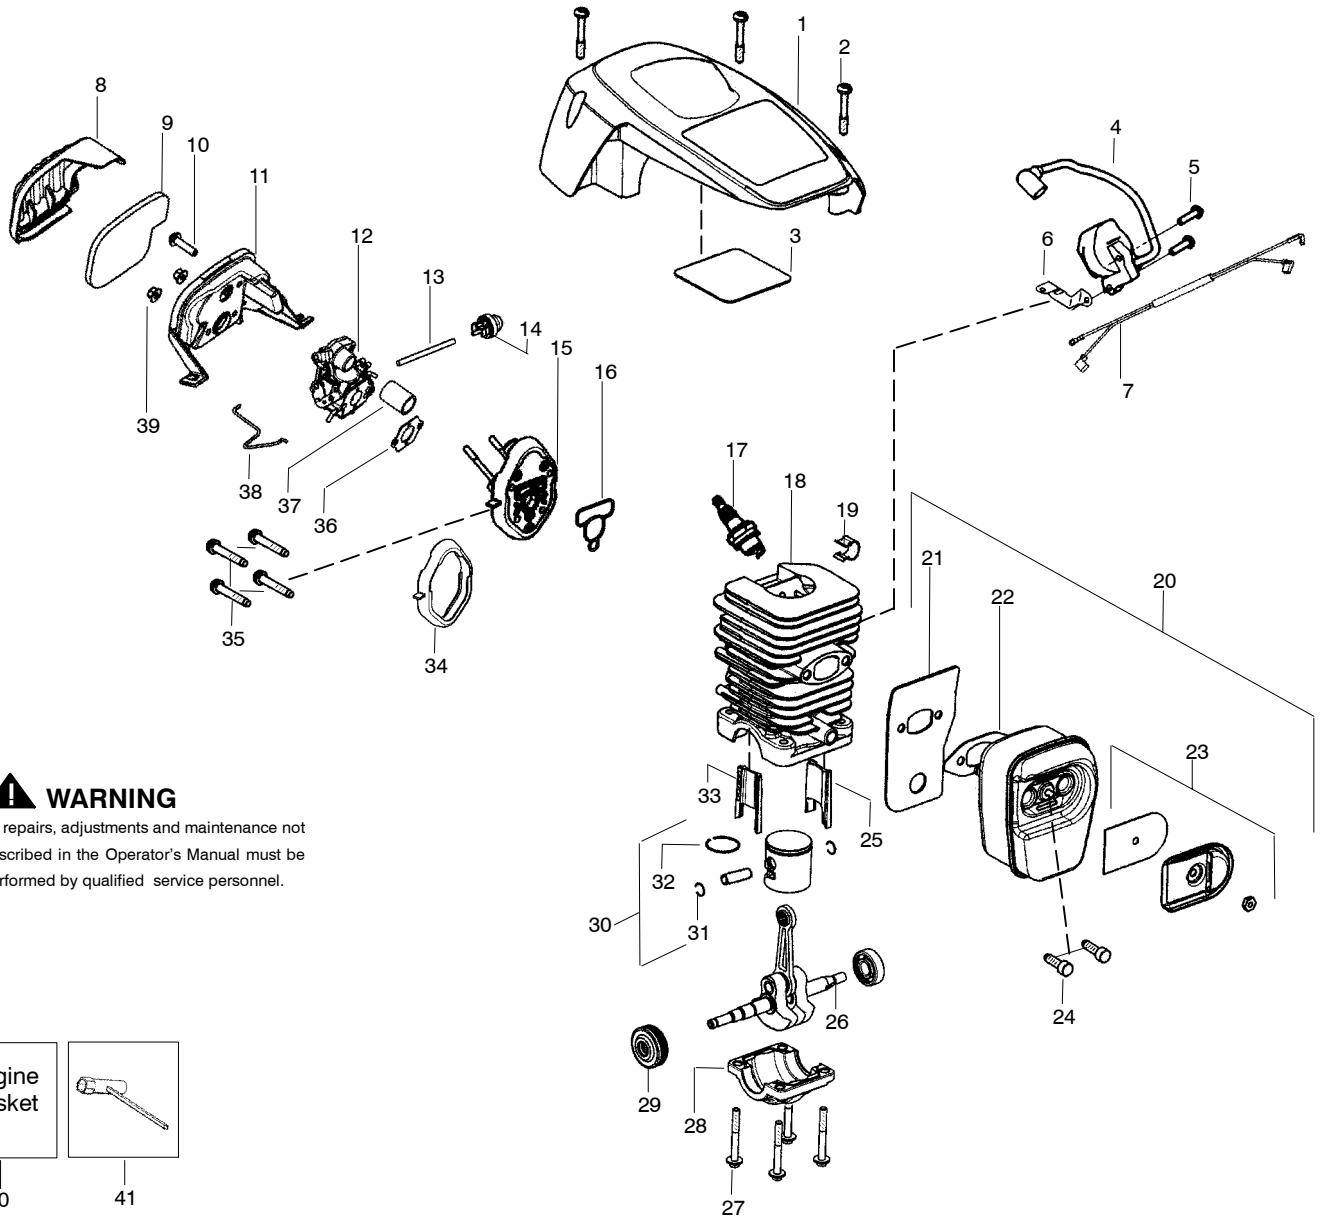

Ref.	Part No.	Description	Ref.	Part No.	Description	Ref.	Part No.	Description
1.	530057893	Knob-Choke	20.	530015127	Washer-Flywheel	38.	530057910	Plate-Bar
2.	530057908	Spring-Ign. Switch	21.	530016134	Nut-Flywheel	39.	530015917	Nut-Bar
3.	530057891	Lever-Ign. Switch	22.	530015920	Screw	40.	530057904-10	Assy-Clutch Cover (Incl. # 41)
4.	530016080	Screw	23.	530057890	Pulley-Starter	41.	530069611	Kit-Bar Adjust (Incl. 42,43)
5.	530071888	Kit-Trigger/Lockout	24.	530042095	Spring-Starter	42.	530015826	Pin-Bar Adjust
6.	530069216	Kit-Fuel Line (Large)	25.	530057889-10	Housing-Fan	43.	530038593	Retainer-Bar Adjust
7.	530095649	Assy-Fuel Pick Up	26.	530056402	Handle-Starter	44.	952051338	Accy-18" Chain
8.	530023877	Fitting-Fuel line	27.	530069232	Kit-Rope	45.	952044418	Accy-18" Bar
9.	530071945-01	Retainer -E-Ring (kit)	28.	530016432	Screw	46.	530071945-01	Kit-Clutch Washer (Incl. 9,10,12)
10.	530071945-01	Washer-Cup (kit)	29.	530016080	Screw	47.	530016432	Screw
11.	530057905	Assy-Clutch Drum 3/8"	30.	530058786	Assy-Oil Vent	48.	530057888	Handle-Front
12.	530071945-01	Washer-Sm clutch (kit)	31.	530057236	Assy-Oil Cap w/ret.	49.	530071891	Kit-Oil Pump (Incl. 51,52,53)
13.	530057907	Assy-Clutch	32.	530057897	Handguard	50.	530057924	Assy-Oil Pick Up
14.	530016419	Washer-Large Clutch	33.	530016416	Spring-Handguard	51.	530016064	Screw
15.	530047192	Assy-Fuel Cap w/ret	34.	530057887-02	Assy-Chassis (Incl. 5-8, 15-17, 19,31,33,37)	52.	530057931	Assy-Oil Pump
16.	530016064	Screw	35.	530071893	Kit-Chainbrake	53.	530037820	Gear-Worm
17.	530015922	Nut-"U" type speed	36.	530016432	Screw			
18.	530057937	Assy-Flywheel	37.	530016133	Bolt-Bar			
19.	530057911	Shield-Heat						