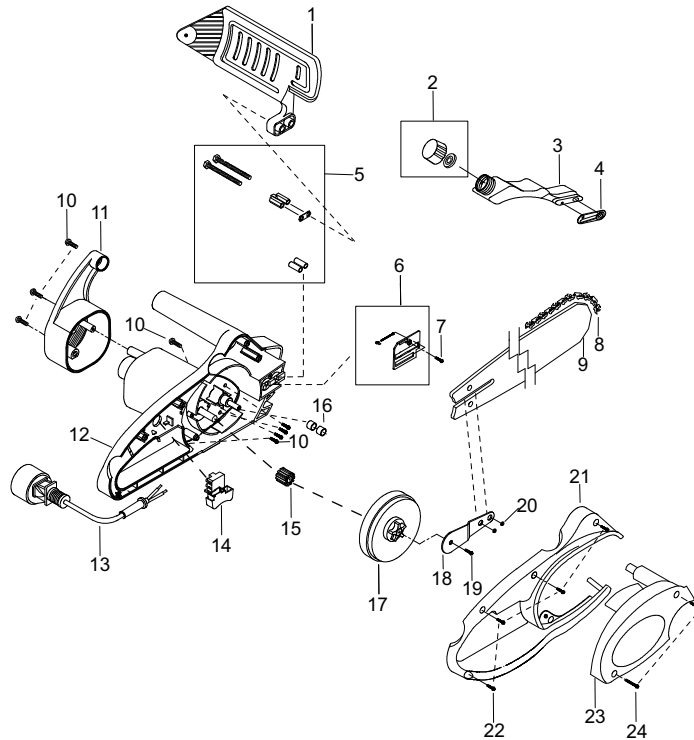

Parts List No. 952802357		Poulan® PARTS LIST	MODEL PLN 1514
Date 6/1/10	REPLACEMENT OF 4/27/10		NOTE : Illustration may differ from actual model due to design changes.

⚠ WARNING

All repairs, adjustments and maintenance not described in the Operator's Manual must be performed by Qualified Service Personnel.

Ref.	Part No.	Description	Ref.	Part No.	Description
1.	576187501	Handguard - Front	19.	574399001	Screw
2.	574404101	Kit - Oil Cap	20.	574398901	Nut
3.	576896501	Tank - Oil	21.	574398801	Housing - Right
4.	576896601	Pad - Anti-Spillage	22.	576897101	Screw
5.	576187401	Kit - Bar Bolt Hardware	23.	576897201	Assy. - Left Case
6.	574409801	Kit - Bar Adjusting	24.	574398701	Screw
7.	574401001	Screw			
8.	966051501	Accy. - Chain - 14"			
9.	966051201	Accy. - Bar - 14"			
10.	574399401	Screw			
11.	574402101	Cover - Rear			
12.	576896401	Assy. - Motor/Housing			
13.	574401501	Cord - Power			
14.	574401401	Lockout Switch			
15.	574399301	Gear - Motor			
16.	576896801	Roller Bearing			
17.	576896901	Gear - Sprocket			
18.	574401101	Support - Sprocket			
				Not Shown	
				115367726	Manual

✓ = New Part Number For This IPL

★ = Refer to the Service Reference Indicated for more information.(Located at the END of the IPL)