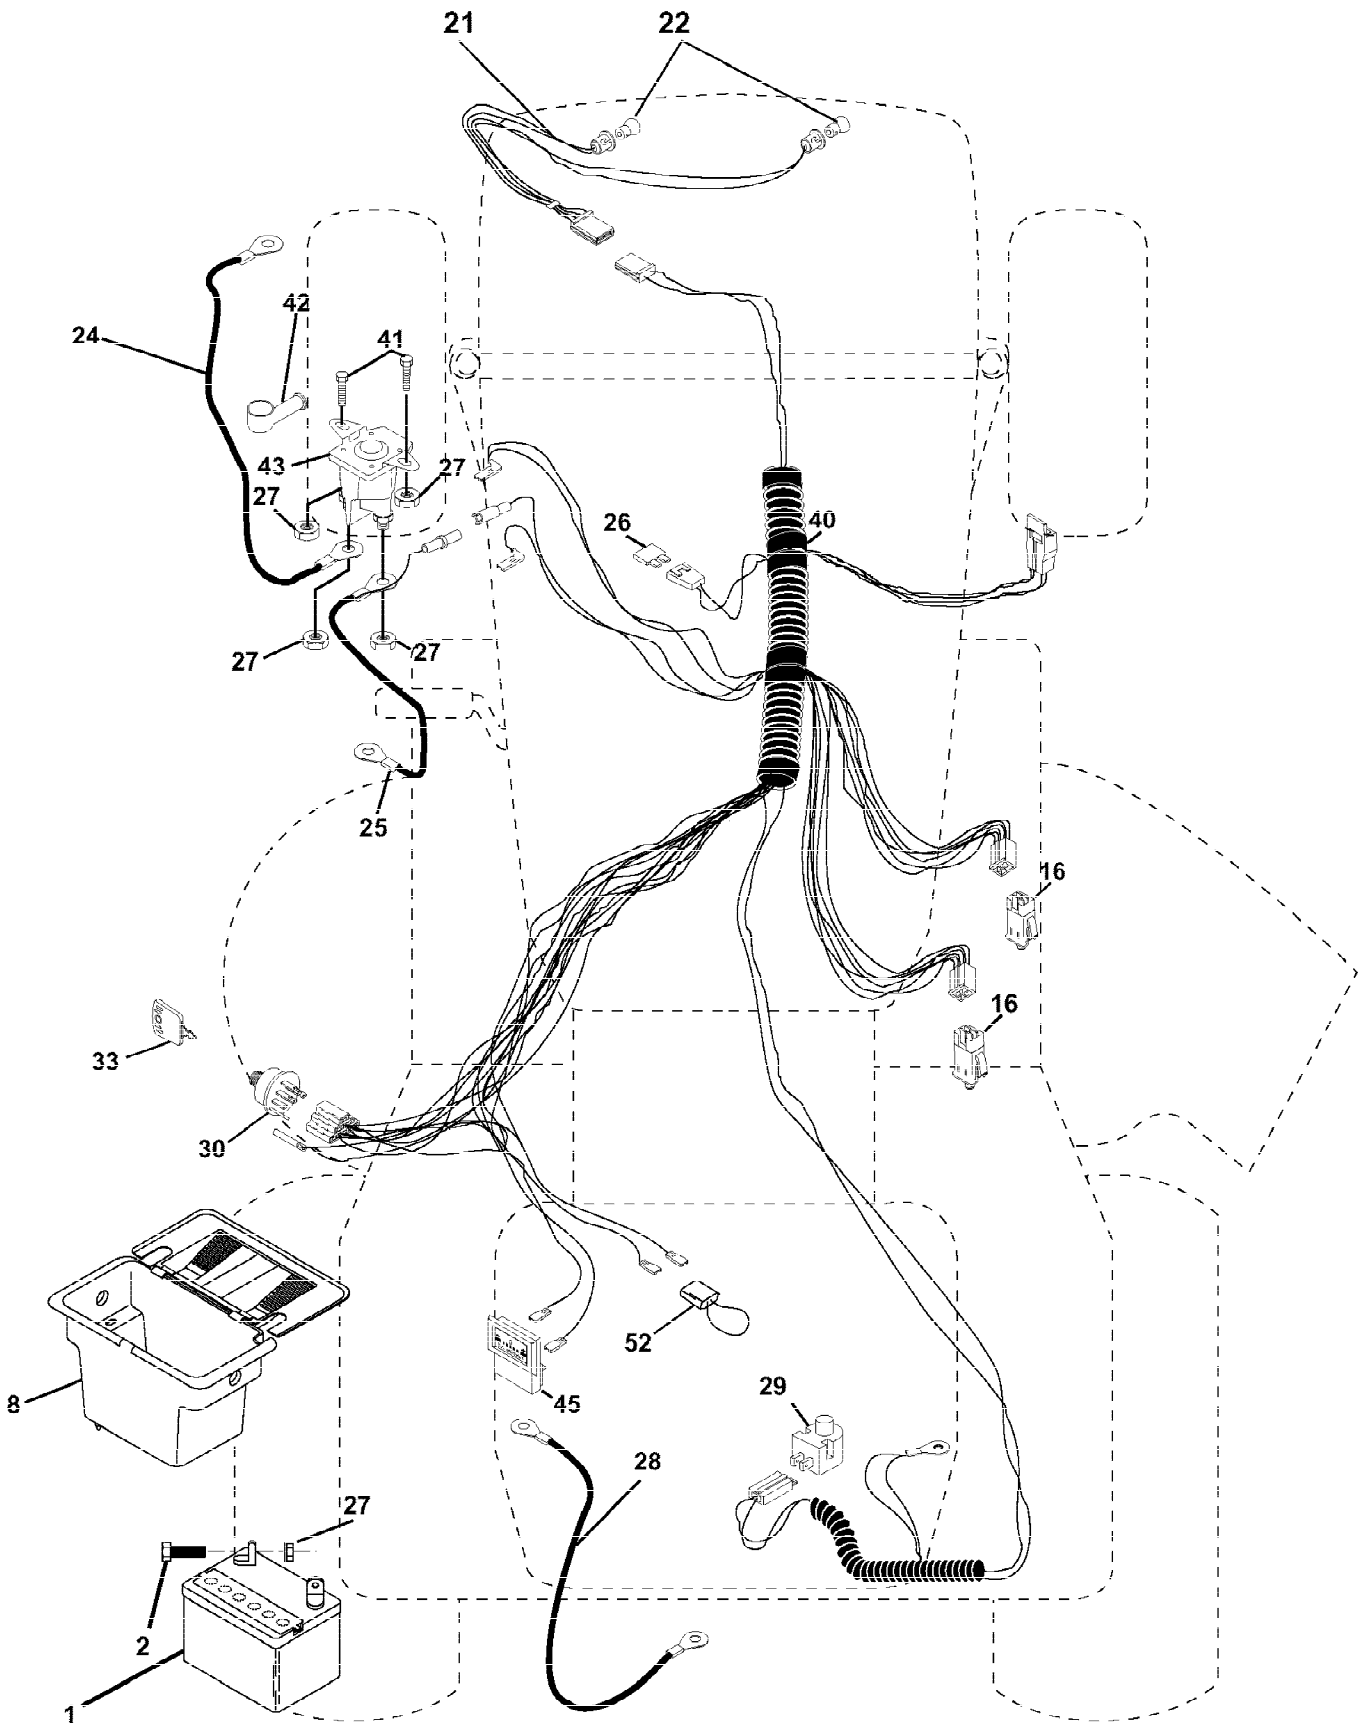

Ref #	Part Number	Qty	Description
1	144925		Battery 12 Volt 25 Amp
2	74760412		Bolt Hex Hd 1/4-20unc X 3/4
8	156417		Case Battery
16	153664		Switch Interlock Push -In
21	166181		Harness Asm Light W/4152J
22	4152J		Bulb Light #1156
24	4799J		Cable Battery 6 Ga 11" red
25	146147		Cable Battery 6 Ga w/16 wire,red
26	166180		Fuse 15 AMP
27	73510400		Nut Keps Hex 1/4-20 unc
28	4207J		Cable Ground 6 Ga 12" black
29	121305X		Switch Plunger Nc Gray
30	163968		Switch Ign
33	140401		Key Ign
40	170217		Harness Ign
41	71110408		Bolt Blk Fin Hex 1/4-20 X 1/2
42	131563		Cover Terminal Red
43	145673		Solenoid
45	121433X		Ammeter
52	141940		Protection Wire Loop