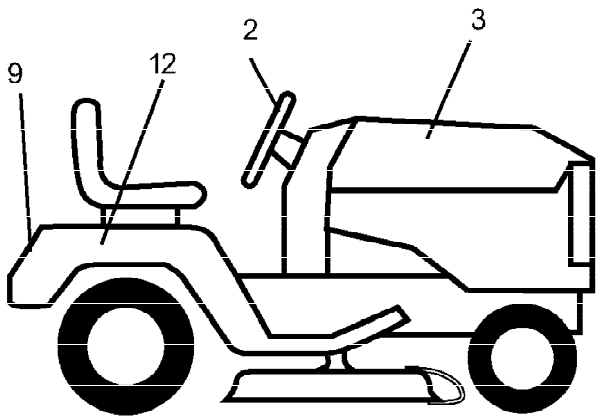

TRACTOR - - MODEL NUMBER PO14542A

CHASSIS AND ENCLOSURES

Ref #	Part Number	Qty	Description
1	169831		Chassis
2	169061		Drawbar
3	17060612		Screw 3/8-16 x 3/4
5	155272		Bumper Hood/Dash
6	155924X011		Saddle Slkscr Flat Lt 5 Sp
8	155138		Clip Retainer Slide-On
9	168348X012		Dash
10	72140608		Bolt Rd Hd Sqnk. 3/8-16 Unc x 1
11	155927		Panel Asm. Dash Lh
12	145660		Clip Tinnerman Grile P/L
13	172107X010		Panel Dash Rh
15	74180512		Screw Mach Trhd 5/16-18 Unc x 3/4
16	73510500		Nut Keps 5/16-18 Unc
17	159639X428		Hood
18	126938X		Bumper Hood
24	74780616		Bolt Fin Hex 3/8-16 Unc x 1 Gr. 5
25	19131312		Washer 13/32 x 13/16 x 12 Ga.
26	73800600		Nut Lock Hex w/Insert 3/8-16 UNC
28	157373		Grill Private Lable Blk
29	140273X599		Lens Grille Private label
30	169465X428		Fender Asm
31	136619		Bracket Fender
33	145244X428		Footrest
34	145243X428		Footrest
35	72110606		Bolt Rd Hd Sht. Sqnk. 3/8-16 x 3/4
37	17490508		Screw Thdrol 5/16-18 x 1/2 Tyt
38	169834		Bracket Asm. Pivot Mower Rear
51	73800400		Nut Lock Hex W/Ins. 1/4-20
52	19091416		Washer 9/32 x 7/8 x 16 Ga.
53	144697		Bracket Grille LH
54	161464		Screw Hex Wshd 8-18 x 7/8
55	144696		Bracket, Grille RH
57	74780412		Bolt Fin Hex 1/4-20 x .75
58	150127		Air Duct Private Label
145	156524		Rod Pivot Chassis/Hood
206	170165		Bolt shoulder 5/16-18
208	17670608		Screw Thdrol 3/8-16 x 1/2
209	17000612		Screw Hex Wsh Thdrol 3/8-16
212	156229		Insert Lens Reflector
	5479J		Plug Btn Blk