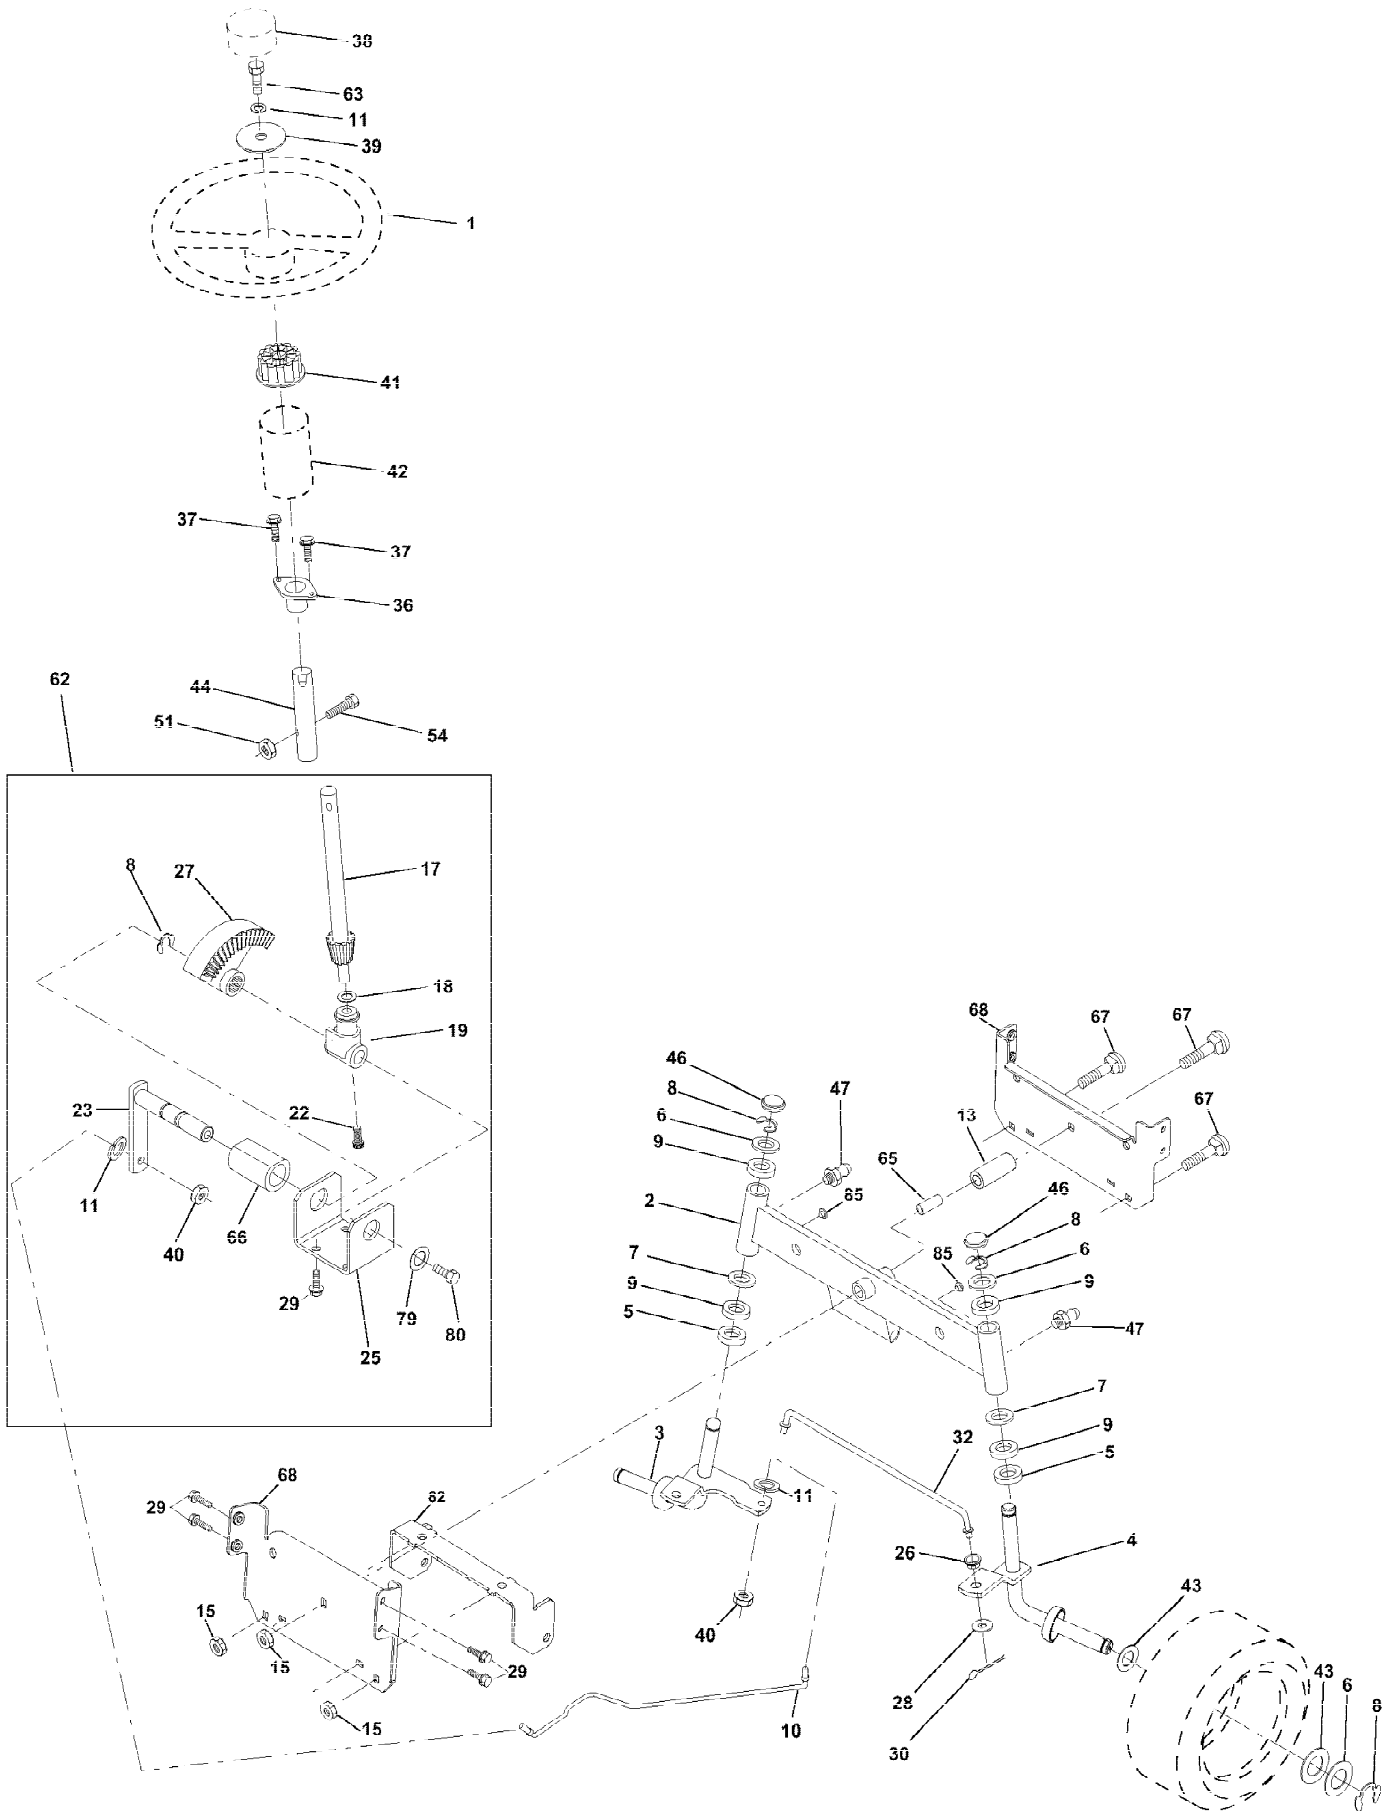

Ref #	Part Number	Qty	Description
1	159460		Wire Asm Inner/Sprg w/Plunger
2	159471		Shaft Asm Lift
3	105767X		Pin Groove
4	12000002		E Ring #5133-62
5	19211621		Washer 21/32 x 1 x 21 Ga.
6	120183X		Bearing Nylon
7	109413X		Grip Handle
8	124526X		Button Plunger
11	139865		Link Lift Lh
12	139866		Link Lift Rh
13	4939M		Retainer Spring
15	173288		Link Front
16	73350800		Nut Jam Hex 1/2-13 Unc
17	130171		Trunnion Blk Zinc
18	73800800		Nut Lock w/Wsh 1/2-13 Unc
19	139868		Arm Suspension Rear
20	163552		Retainer Spring
31	140302		Bearing Pvt Lift Spherical
32	73540600		Nut Crownlock 3/8-24

TRACTOR - - MODEL NUMBER PO14542A

SCHEMATIC

Ref #	Part Number	Qty	Description
1	140116		Seat
2	140551		Bracket Pnt Pivot Seat (blk)
3	71110616		Bolt
4	19131610		Washer 13/32 x 1 x 10 Ga
5	145006		Clip Push-In Hinged
6	73800600		Nut
7	124181X		Spring Seat Cprsn 2 250 Blk Zi
8	17000616		Screw 3/8-16 x 1.5
9	19131614		Washer 13/32 x 1 x 14 Ga
10	155925		Pan Pnt Seat (blk)
12	121246X		Bracket Pnt Mounting Switch
13	121248X		Bushing Snap Blk Nyl 50 Id
14	72050412		Bolt Rdhd Sht Nk 1/4-20 x 1-1/2
15	134300		Spacer Split 28 x 96 Yel Zinc
16	121250X		Spring Cprsn 1 27 Blk Pnt
17	123976X		Nut Lock 1/4 Lge Flg Gr 5 Zinc
21	171852		Bolt Shoulder 5/16-18 Unc Blkz-2A
22	73800500		Nut
23	74780814		Bolt Fin Hex 1/2-13 x 7/8 Gr 5
24	19171912		Washer 17/32 x 1-3/16 x 12 Ga
25	127018X		Bolt Shoulder 5/16-18 x 62
26	10040800		Lockwasher