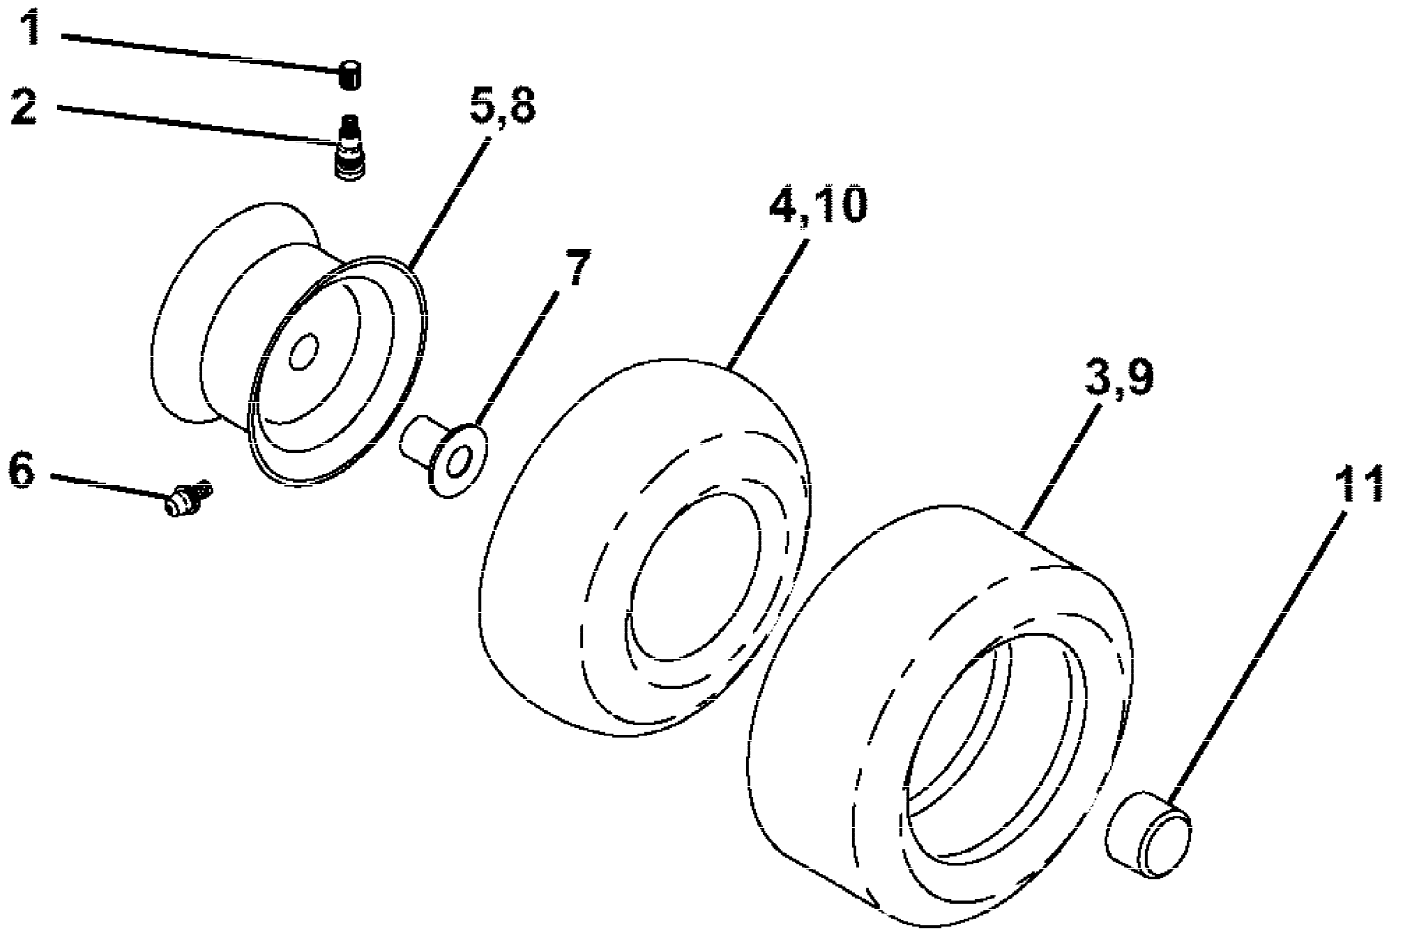

Ref #	Part Number	Qty	Description
1	59192		Cap Valve Tire
2	65139		Stem Valve
3	106222X		Tire F Ts 15 X 6 0 - 6 Service
4	59904		Tube Front (Service Item Only)
5	106732X427		Rim Asm 6"front White Service
6	278H		Fitting Grease (Front Wheel Only)
7	9040H		Bearing Flange (Front Wheel Only)
8	106108X427		Rim Asm 8" rear White Service
9	106268X		Tire R Ts 18x9.5-8 C Service
10	7152J		Tube Rear (Service Item Only)
11	104757X		Cap Axle Blk 1 50 X 1 00
	144334		Sealant, Tire (10 oz. Tube)