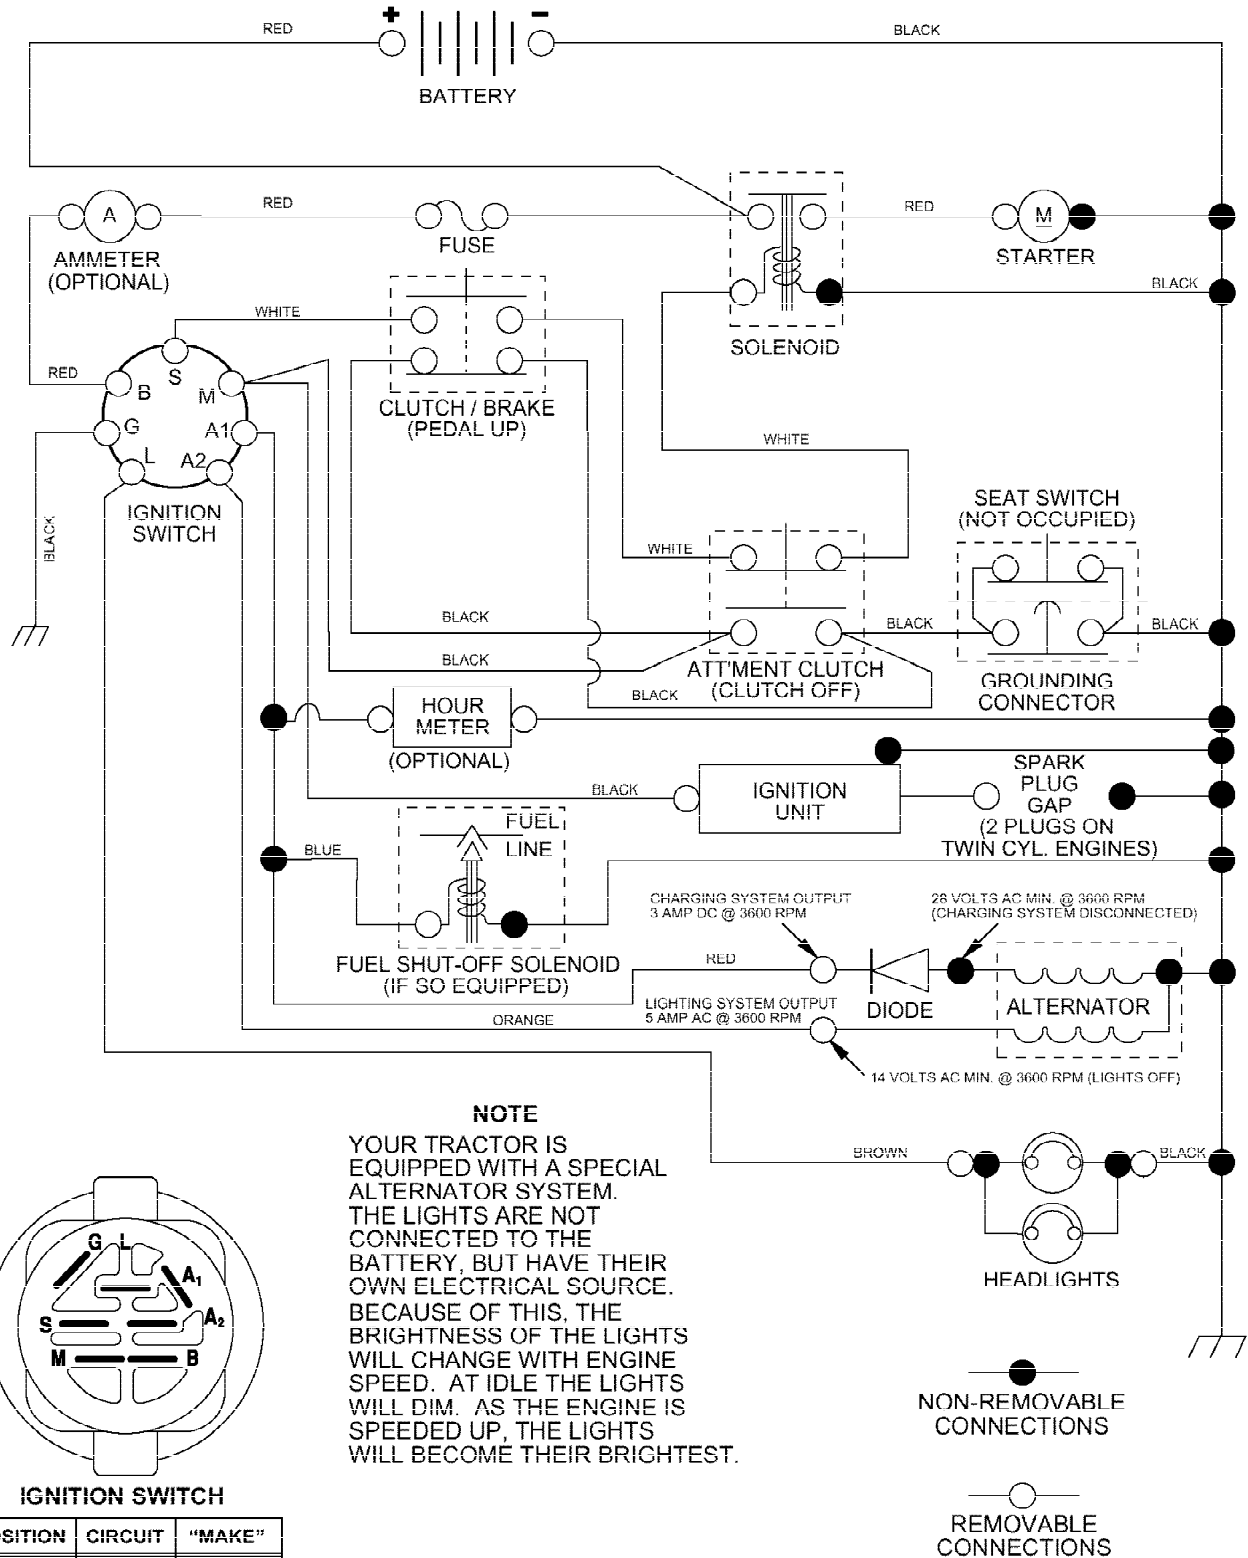

Ref #	Part Number	Qty	Description
1	159460		Wire Asm Inner/Sprg w/Plunger
2	159471		Shaft Asm Lift
3	105767X		Pin Groove
4	12000002		E Ring #5133-62
5	19211621		Washer 21/32 x 1 x 21 Ga.
6	120183X		Bearing Nylon
7	109413X		Grip Handle
8	124526X		Button Plunger
11	139865		Link Lift Lh
12	139866		Link Lift Rh
13	4939M		Retainer Spring
15	173288		Link Front
16	73350800		Nut Jam Hex 1/2-13 Unc
17	130171		Trunnion Blk Zinc
18	73800800		Nut Lock w/Wsh 1/2-13 Unc
19	139868		Arm Suspension Rear
20	163552		Retainer Spring
31	140302		Bearing Pvt Lift Spherical
32	73540600		Nut Crownlock 3/8-24

TRACTOR - - MODEL NUMBER PO14542A

SCHEMATIC