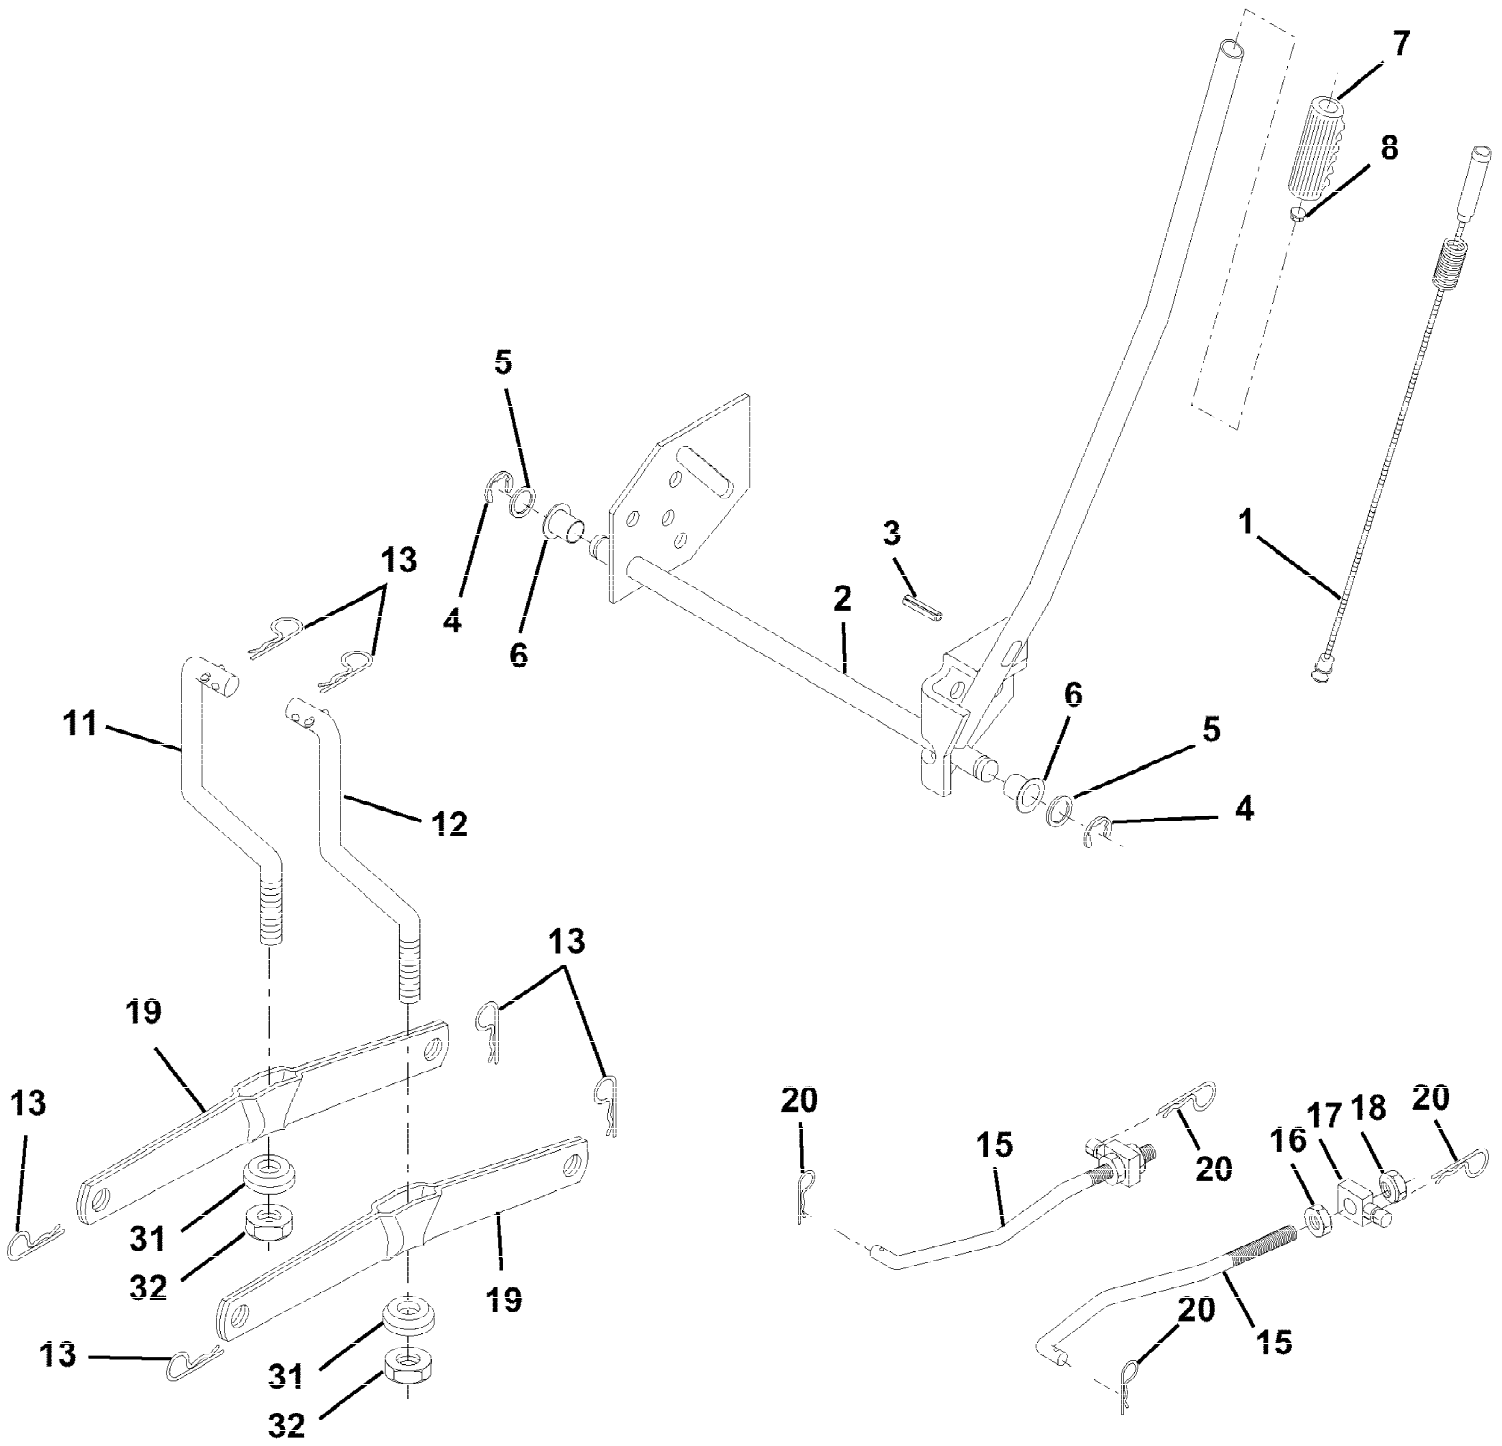

Ref #	Part Number	Qty	Description
1	159460		Wire Asm Inner/Sprg w/Plunger
2	159471		Shaft Asm Lift
3	105767X		Pin Groove
4	12000002		E Ring #5133-62
5	19211621		Washer 21/32 x 1 x 21 Ga.
6	120183X		Bearing Nylon
7	109413X		Grip Handle
8	124526X		Button Plunger
11	139865		Link Lift Lh
12	139866		Link Lift Rh
13	4939M		Retainer Spring
15	173288		Link Front
16	73350800		Nut Jam Hex 1/2-13 Unc
17	130171		Trunnion Blk Zinc
18	73800800		Nut Lock w/Wsh 1/2-13 Unc
19	139868		Arm Suspension Rear
20	163552		Retainer Spring
31	140302		Bearing Pvt Lift Spherical
32	73540600		Nut Crownlock 3/8-24