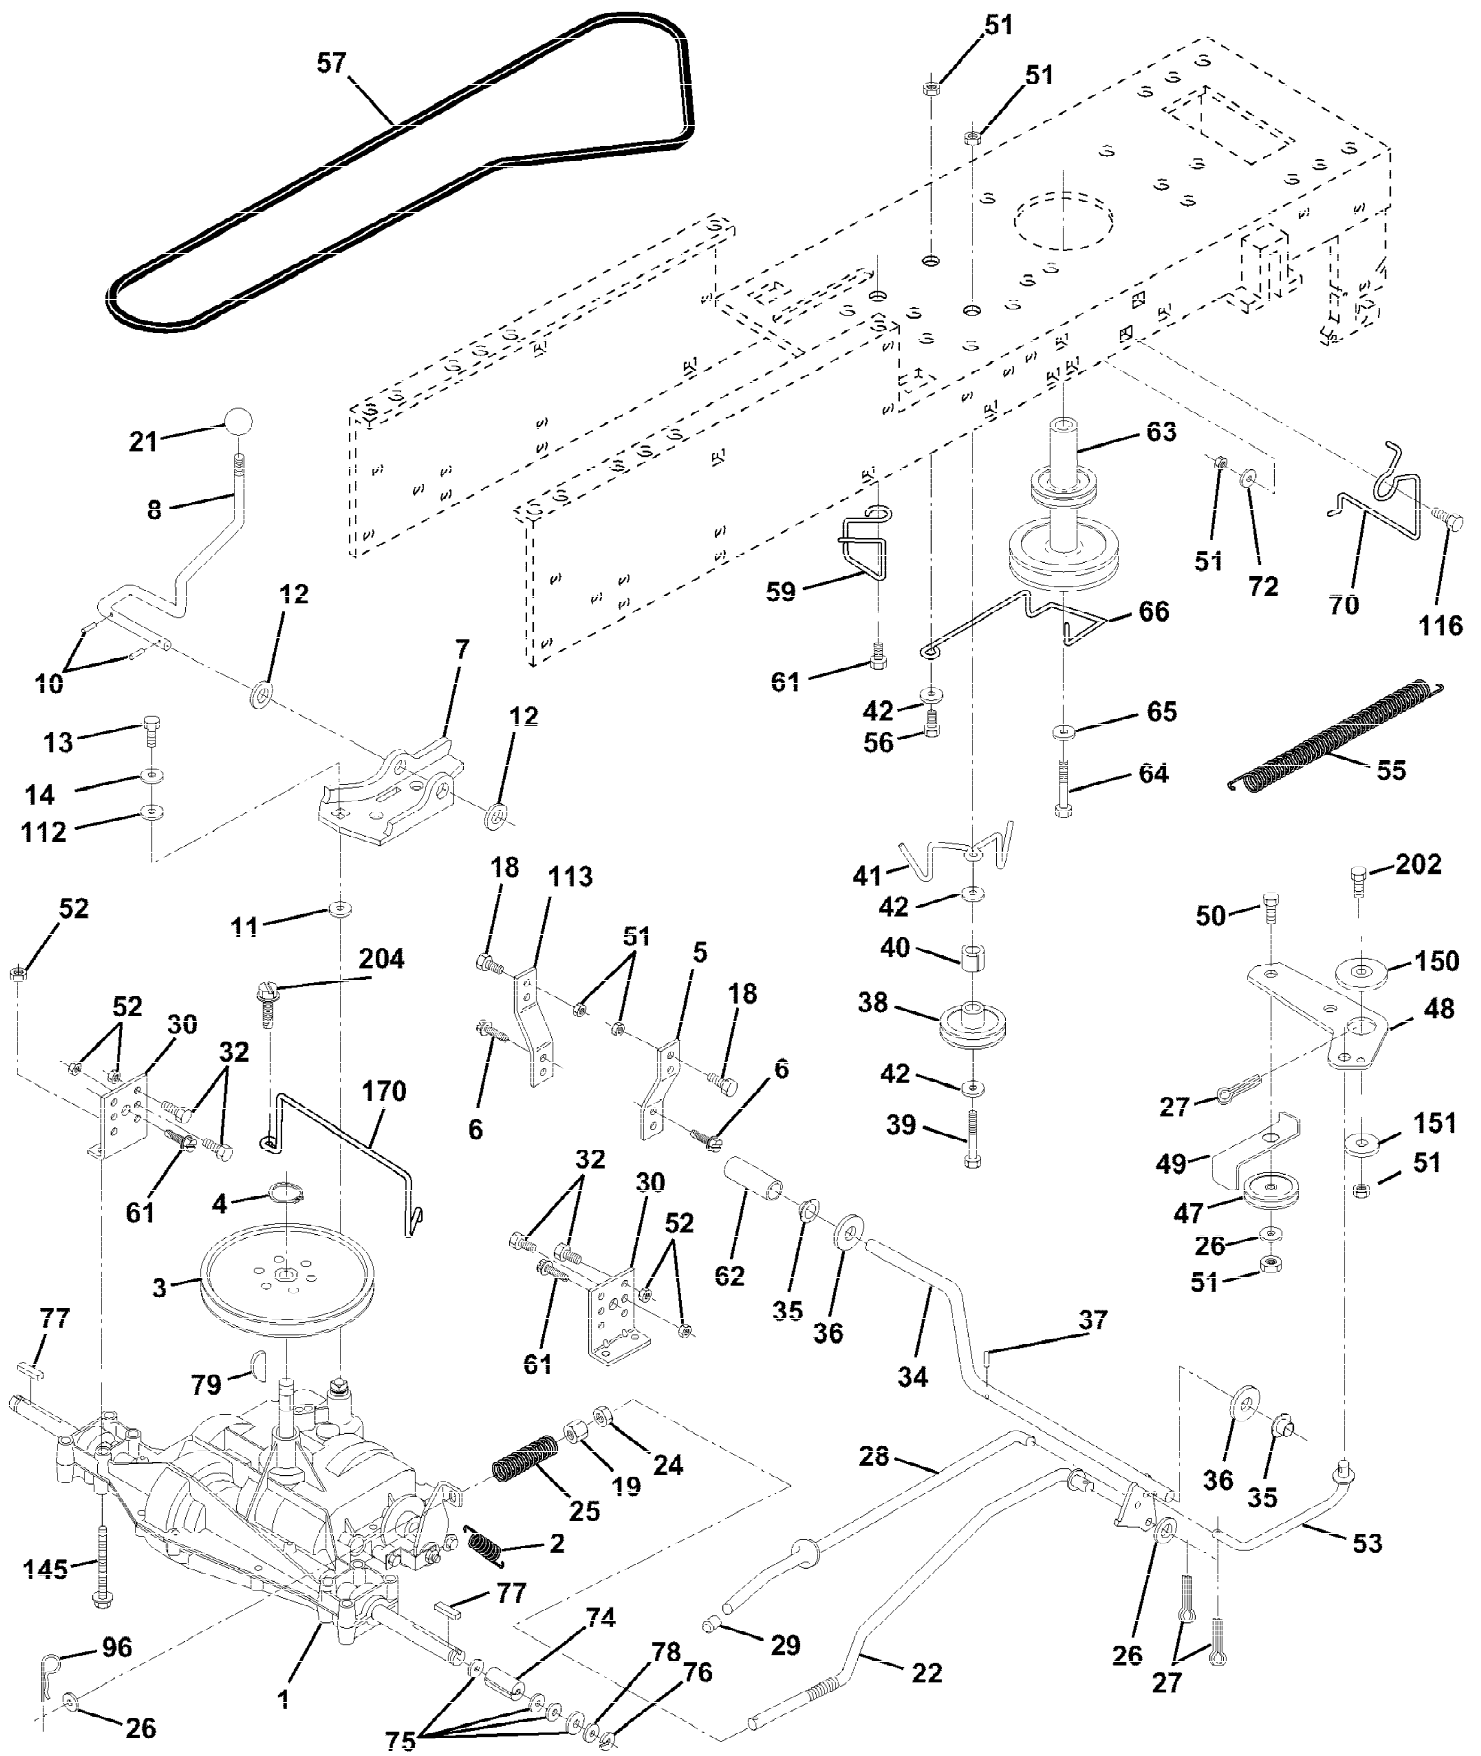

Ref #	Part Number	Qty	Description
1			Transaxle Peerless Model 206-544C (Order Parts From Transaxle Manufacturer)
2	146682		Spring Extension Brake
3	123666X		Pulley Transaxle 18" tires
4	12000028		Ring Retainer # 5100-62
5	121520X		Strap Torque Rh Pnt Blk
6	17060512		Screw 5/16-18 X 3/4
7	162240		Bracket T/A Saddle Shift
8	131679		Rod Shifter Black(dana)
10	76020416		Pin
11	105701X		Washer Plate Shf 388 Sq Hole
12	19151216		Washer 15/32 X 3/4 X 16ga
13	74550412		Bolt 1/4-28 UNF Gr. 8 W/Patch
14	10040400		Washer
18	74780616		Bolt Fin Hex 3/8-16 UNC x 1 Gr. 5
19	73800600		Nut
21	106933X		Knob Rd 1/2-13 Plstc Thds Blk
22	130804		Rod Brake Lt
24	73350600		Nut
25	106888X		Spring Rod Brake 2 00 Zinc
26	19131316		Washer
27	76020412		Pin
28	145204		Rod Brake Parking Lt/Yt
29	71673		Cap Parking Brake
30	130807		Bracket Transmission
32	74760512		Bolt
34	155071		Shaft Asm Pedal Foot
35	120183X		Bearing Nylon Blk 629 Id
36	19211616		Washer
37	1572H		Roll Pin
38	131494		Pulley Idler Flat
39	72110622		Bolt Rdhd 3/8-16 Unc x 2-3/4 Gr. 5
40	4470J		Spacer Split 395 X 59 Bzp
41	165838		Keeper Belt Idler
42	19131312		Washer 13/32 X 13/16 X 12 Ga
47	127783		Pulley Idler V Groove Plastic
48	154407		Bellcrank Clutch
49	123205X		Retainer Belt Style Spring
50	74760624		Bolt
51	73680600		Nut
52	73680500		Nut
53	105710X		Link Clutch 7 66
55	105709X		Spring Return Clutch 6 75
56	74760620		Bolt
57	130801		V-belt Ground Drive 95
59	169691		Keeper Belt Chassis Span Ctr.
61	17060612		Screw 3/8-16x3/4
62	8883R		Cover Pedal Blk Round
63	140186		Pulley Engine
64	71170764		Bolt, Hex 7/16-20 x 4 Grade 5
65	10040700		Washer, Lock, Hvy Hlcl Spring 7/16
66	154778		Keeper Belt Engine Flproof
70	134683		Guide Belt Dr Mower Rh