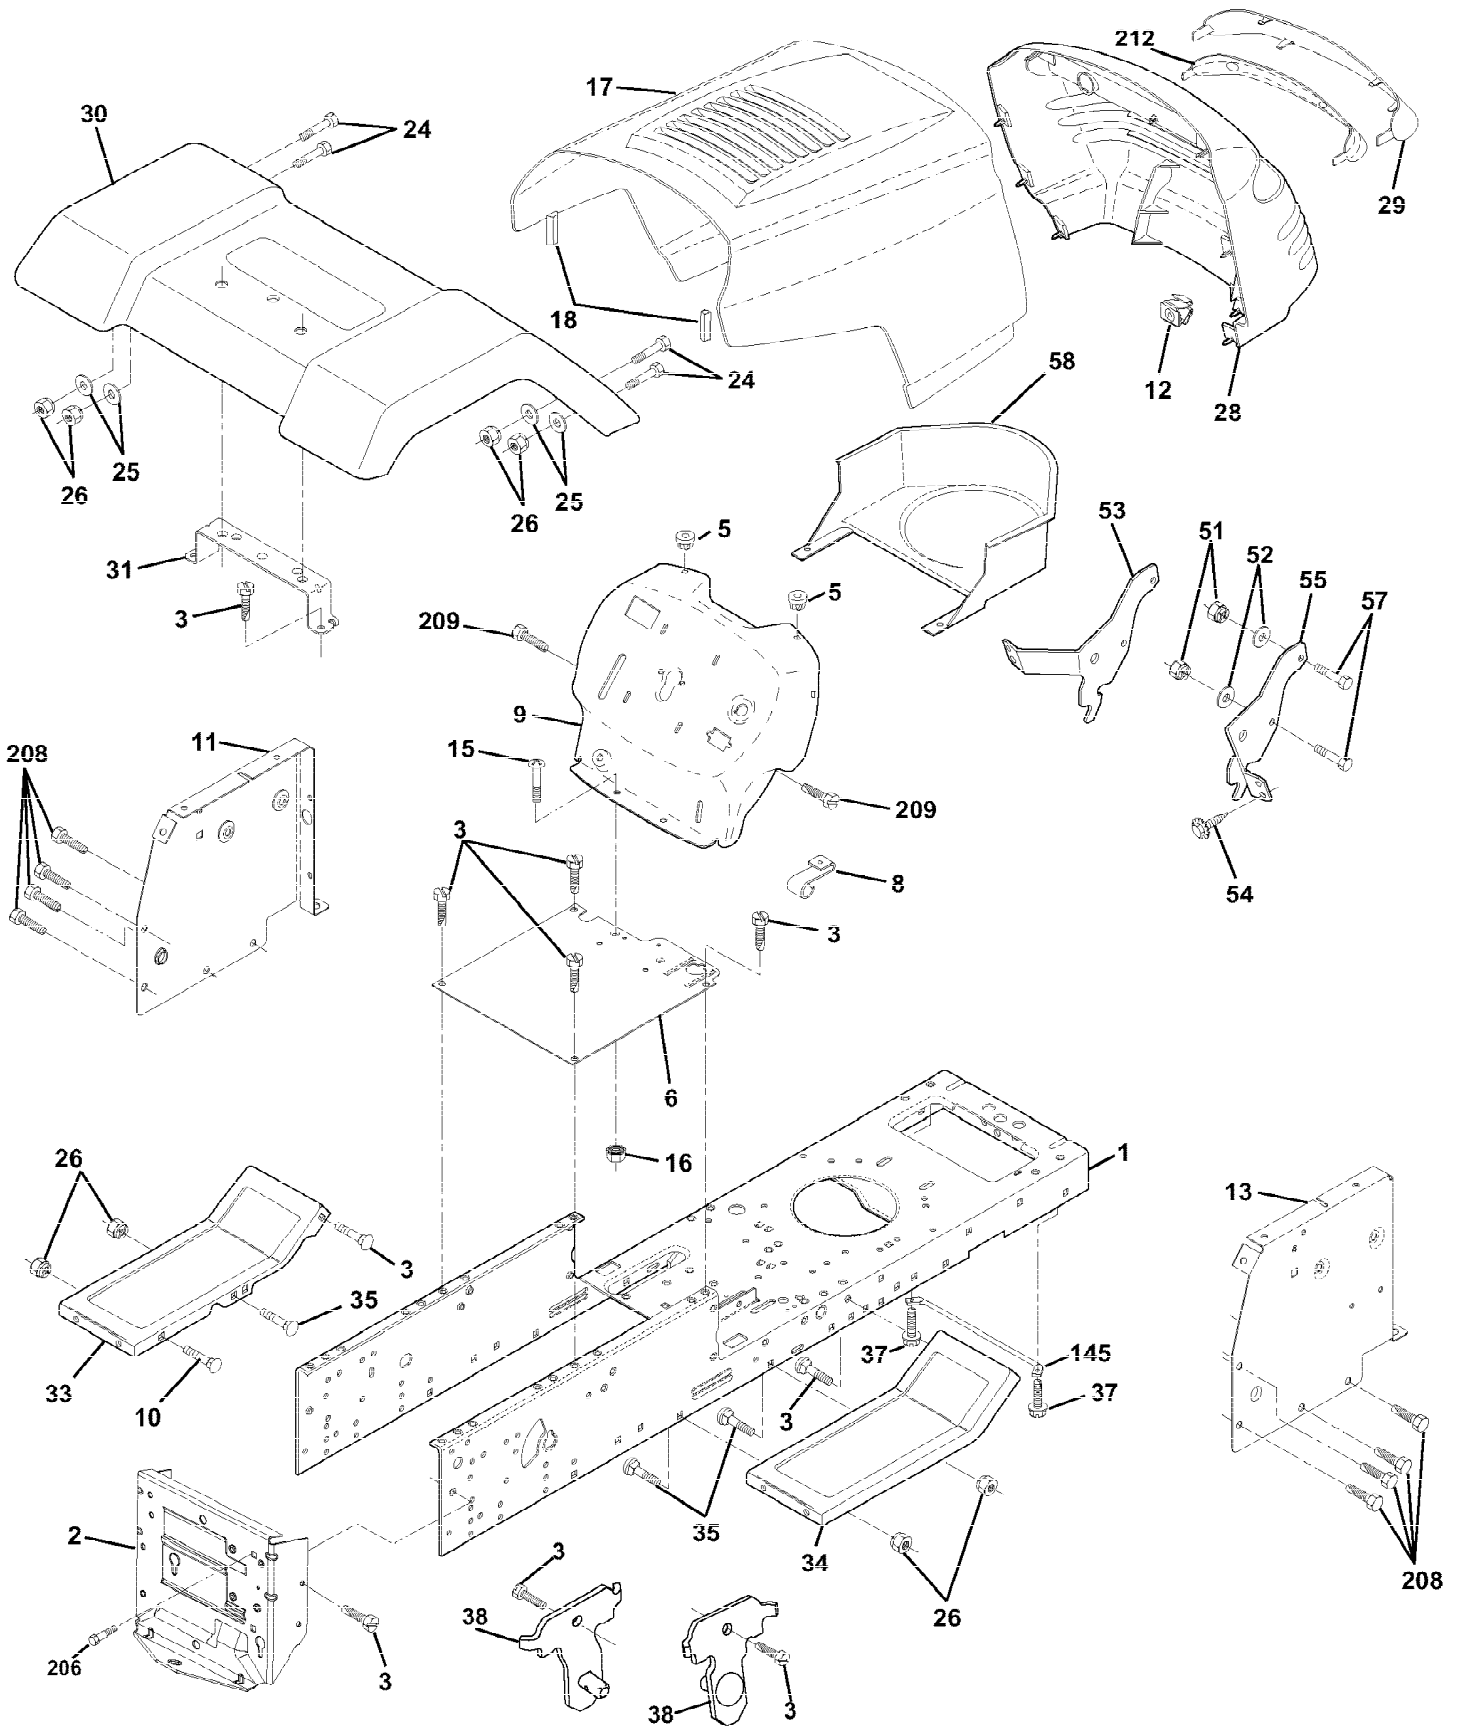

TRACTOR - - MODEL NUMBER PO14542A

CHASSIS AND ENCLOSURES

Ref #	Part Number	Qty	Description
1	169831		Chassis
2	169061		Drawbar
3	17060612		Screw 3/8-16 x 3/4
5	155272		Bumper Hood/Dash
6	155924X011		Saddle Slkscr Flat Lt 5 Sp
8	155138		Clip Retainer Slide-On
9	168348X012		Dash
10	72140608		Bolt Rd Hd Sqnk. 3/8-16 Unc x 1
11	155927		Panel Asm. Dash Lh
12	145660		Clip Tinnerman Grile P/L
13	172107X010		Panel Dash Rh
15	74180512		Screw Mach Trhd 5/16-18 Unc x 3/4
16	73510500		Nut Keps 5/16-18 Unc
17	159639X428		Hood
18	126938X		Bumper Hood
24	74780616		Bolt Fin Hex 3/8-16 Unc x 1 Gr. 5
25	19131312		Washer 13/32 x 13/16 x 12 Ga.
26	73800600		Nut Lock Hex w/Insert 3/8-16 UNC
28	157373		Grill Private Lable Blk
29	140273X599		Lens Grille Private label
30	169465X428		Fender Asm
31	136619		Bracket Fender
33	145244X428		Footrest
34	145243X428		Footrest
35	72110606		Bolt Rd Hd Sht. Sqnk. 3/8-16 x 3/4
37	17490508		Screw Thdrol 5/16-18 x 1/2 Tyt
38	169834		Bracket Asm. Pivot Mower Rear
51	73800400		Nut Lock Hex W/Ins. 1/4-20
52	19091416		Washer 9/32 x 7/8 x 16 Ga.
53	144697		Bracket Grille LH
54	161464		Screw Hex Wshd 8-18 x 7/8
55	144696		Bracket, Grille RH
57	74780412		Bolt Fin Hex 1/4-20 x .75
58	150127		Air Duct Private Label
145	156524		Rod Pivot Chassis/Hood
206	170165		Bolt shoulder 5/16-18
208	17670608		Screw Thdrol 3/8-16 x 1/2
209	17000612		Screw Hex Wsh Thdrol 3/8-16
212	156229		Insert Lens Reflector
	5479J		Plug Btn Blk