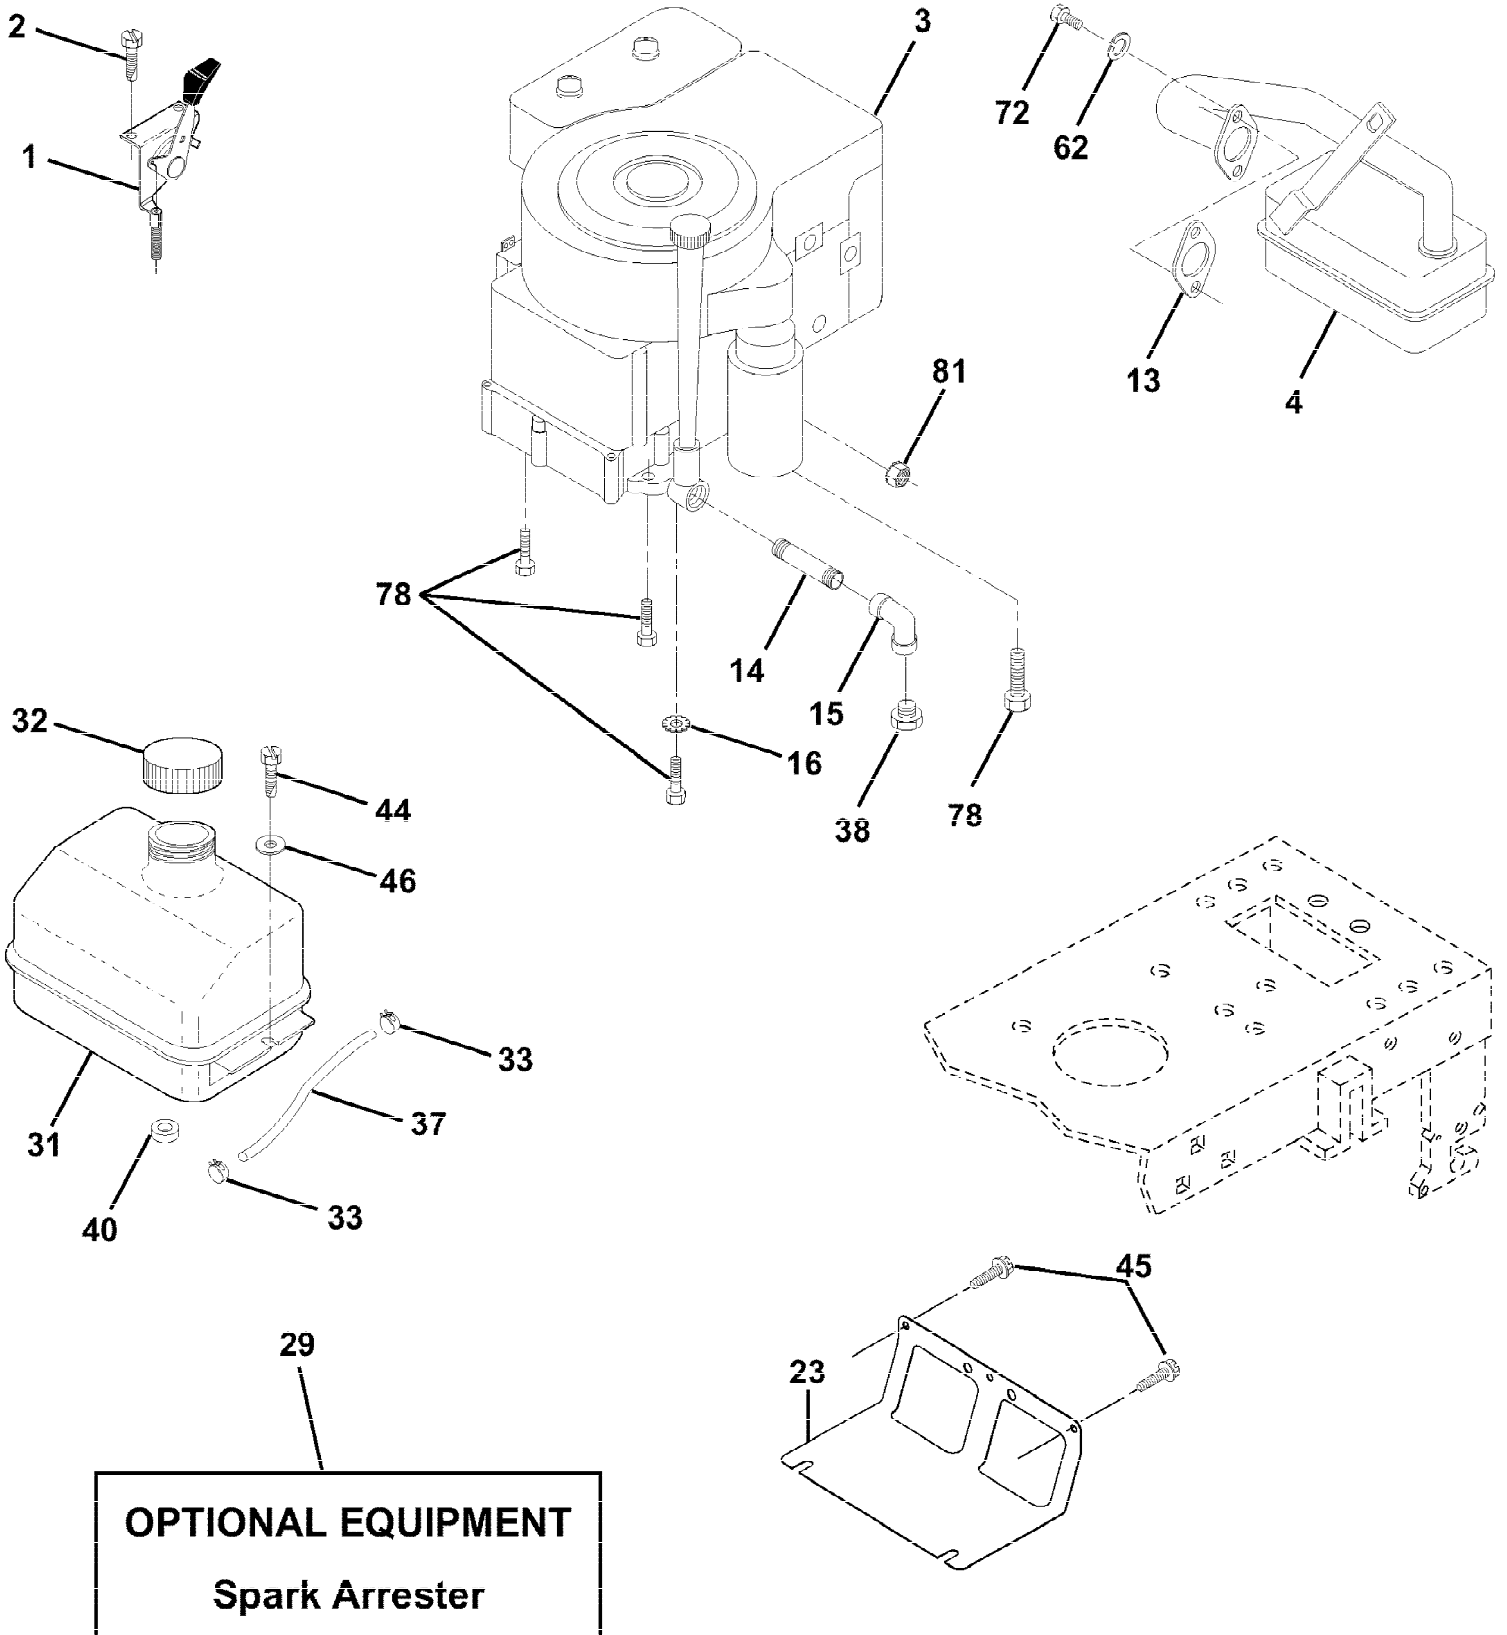

Ref #	Part Number	Qty	Description
1	140310		Control Throt/Ch 23.5 Lh Flag
2	17720410		Screw Hex Thd Cut 1/4-20x5/8 T
3			Engine Briggs Model 287707
4	137352		Muffler Exhaust B&S Lt
13	165291		Gasket 1 313 Id Tin Plated
14	13280324		Nipple Pipe 3/8 Npt X 3"
15	13200300		Elbow Std 90 Degree 3/8-18 Npt
16	11050600		Washer Lock Ext Tooth 3/8
23	169837		Shield Browning/Debris Guard
29	137180		Arrestor Spark
31	109202X		Tank Fuel 1 25 Fr
32	140527		Cap Asm Fuel W/sym Vented
33	123487X		Clamp Hose Blk
37	137040		Line Fuel 20"
38			Plug Oil Drain (Order From Engine Manufacturer)
40	124028X		Bushing Snap Nyl Blk Fuel Line
44	17490412		Screw Hexwsh Thdrol 1/4-20x3/4
45	17000612		Screw Hex Wsh Thdrol 3/8-16
46	19091416		Washer 9/32 X 7/8 X 16ga
62	10040500		Washer Lock Hvy Hlcl Spr 5/16
72	71070512		Screw Hexhd Cap 5/16-18x3/4
78	17490620		Screw Thdrol 3/8-16x1-1/4 Tytt
81	73510400		Nut Keps Hex 1/4-20 Unc