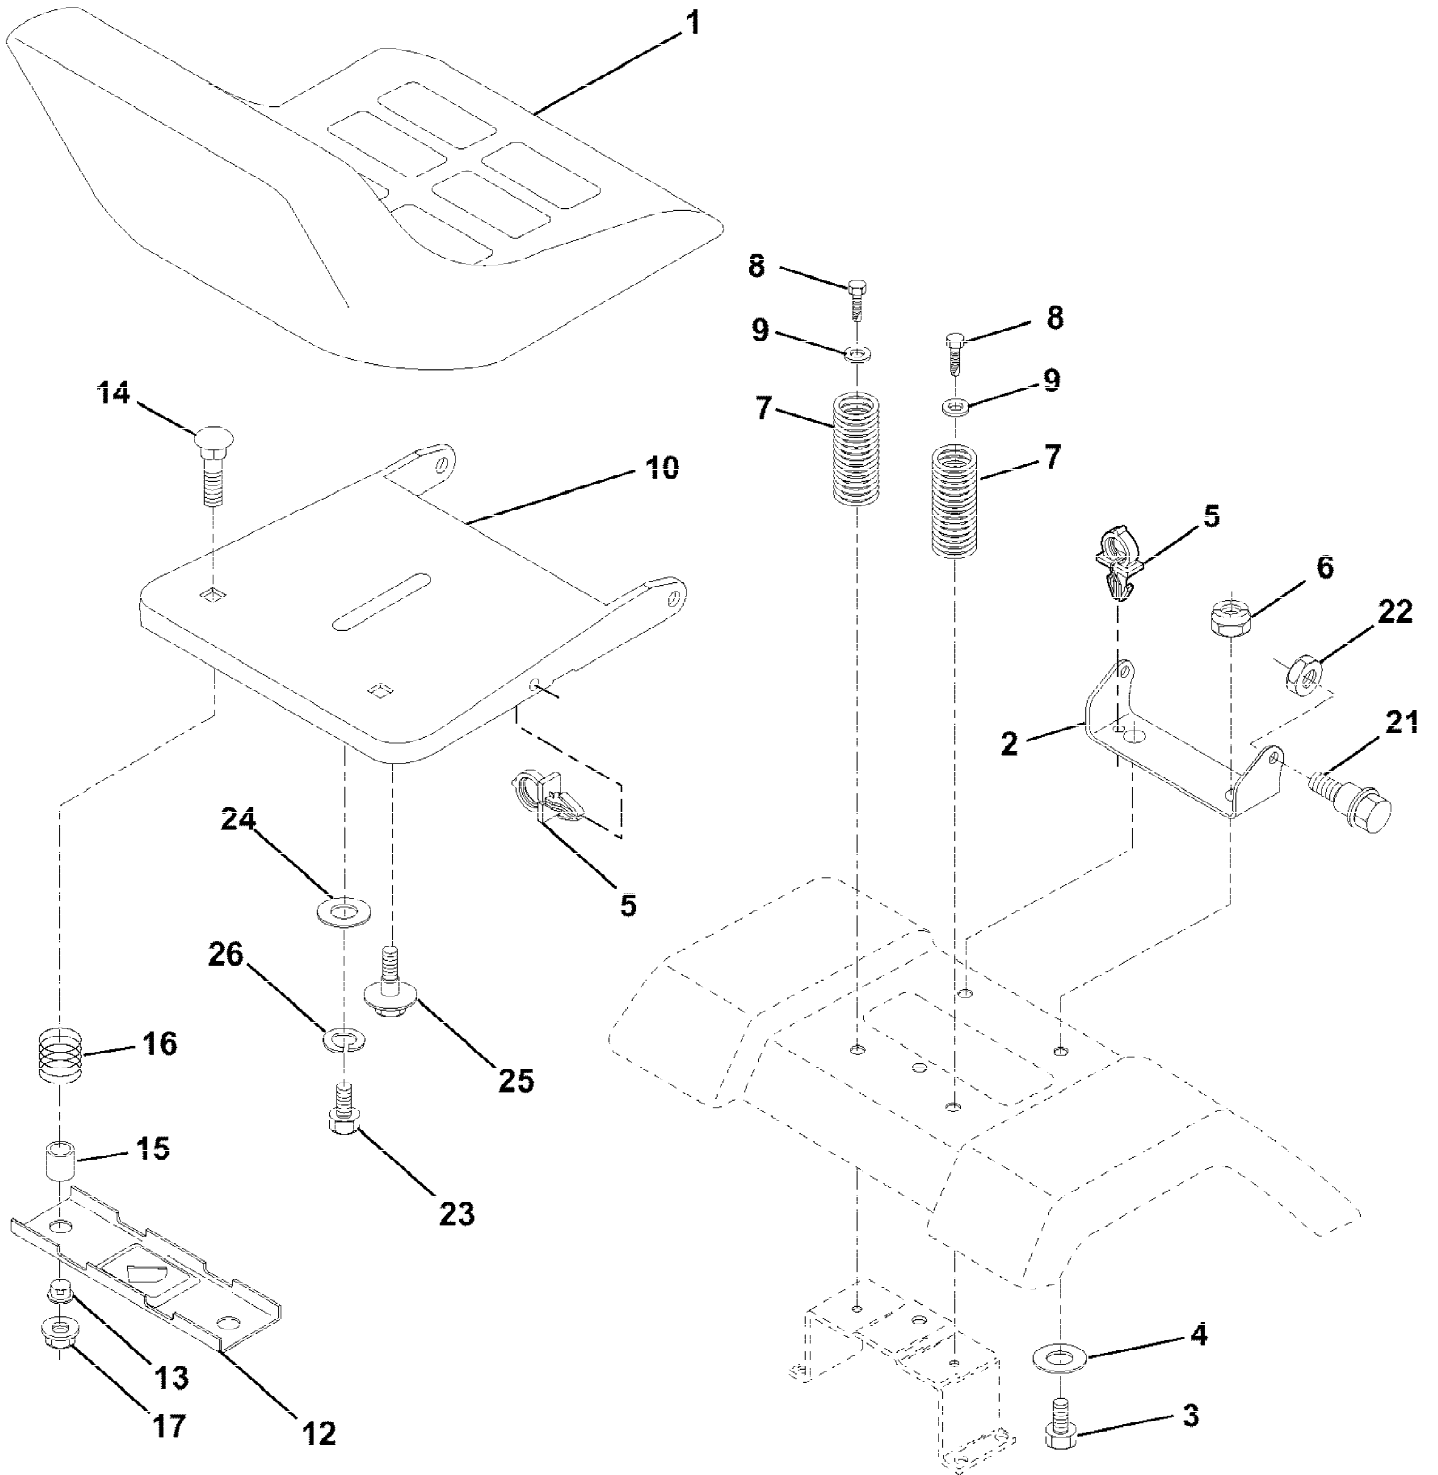

Ref #	Part Number	Qty	Description
1	140116		Seat
2	140551		Bracket Pnt Pivot Seat (blk)
3	71110616		Bolt
4	19131610		Washer 13/32 x 1 x 10 Ga
5	145006		Clip Push-In Hinged
6	73800600		Nut
7	124181X		Spring Seat Cprsn 2 250 Blk Zi
8	17000616		Screw 3/8-16 x 1.5
9	19131614		Washer 13/32 x 1 x 14 Ga
10	155925		Pan Pnt Seat (blk)
12	121246X		Bracket Pnt Mounting Switch
13	121248X		Bushing Snap Blk Nyl 50 Id
14	72050412		Bolt Rdhd Sht Nk 1/4-20 x 1-1/2
15	134300		Spacer Split 28 x 96 Yel Zinc
16	121250X		Spring Cprsn 1 27 Blk Pnt
17	123976X		Nut Lock 1/4 Lge Flg Gr 5 Zinc
21	171852		Bolt Shoulder 5/16-18 Unc Blkz-2A
22	73800500		Nut
23	74780814		Bolt Fin Hex 1/2-13 x 7/8 Gr 5
24	19171912		Washer 17/32 x 1-3/16 x 12 Ga
25	127018X		Bolt Shoulder 5/16-18 x 62
26	10040800		Lockwasher