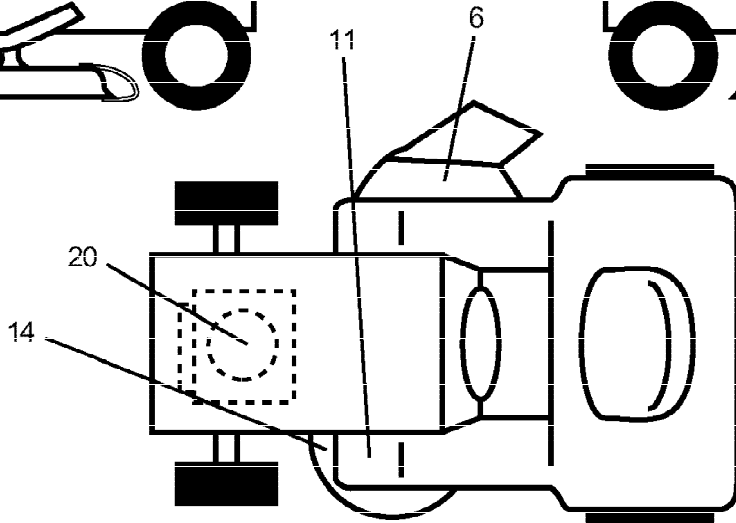

TRACTOR - - MODEL NUMBER PO14542A

CHASSIS AND ENCLOSURES

Ref #	Part Number	Qty	Description
1	169831		Chassis
2	169061		Drawbar
3	17060612		Screw 3/8-16 x 3/4
5	155272		Bumper Hood/Dash
6	155924X011		Saddle Slkscr Flat Lt 5 Sp
8	155138		Clip Retainer Slide-On
9	168348X012		Dash
10	72140608		Bolt Rd Hd Sqnk. 3/8-16 Unc x 1
11	155927		Panel Asm. Dash Lh
12	145660		Clip Tinnerman Grile P/L
13	172107X010		Panel Dash Rh
15	74180512		Screw Mach Trhd 5/16-18 Unc x 3/4
16	73510500		Nut Keps 5/16-18 Unc
17	159639X428		Hood
18	126938X		Bumper Hood
24	74780616		Bolt Fin Hex 3/8-16 Unc x 1 Gr. 5
25	19131312		Washer 13/32 x 13/16 x 12 Ga.
26	73800600		Nut Lock Hex w/Insert 3/8-16 UNC
28	157373		Grill Private Lable Blk
29	140273X599		Lens Grille Private label
30	169465X428		Fender Asm
31	136619		Bracket Fender
33	145244X428		Footrest
34	145243X428		Footrest
35	72110606		Bolt Rd Hd Sht. Sqnk. 3/8-16 x 3/4
37	17490508		Screw Thdrol 5/16-18 x 1/2 Tyt
38	169834		Bracket Asm. Pivot Mower Rear
51	73800400		Nut Lock Hex W/Ins. 1/4-20
52	19091416		Washer 9/32 x 7/8 x 16 Ga.
53	144697		Bracket Grille LH
54	161464		Screw Hex Wshd 8-18 x 7/8
55	144696		Bracket, Grille RH
57	74780412		Bolt Fin Hex 1/4-20 x .75
58	150127		Air Duct Private Label
145	156524		Rod Pivot Chassis/Hood
206	170165		Bolt shoulder 5/16-18
208	17670608		Screw Thdrol 3/8-16 x 1/2
209	17000612		Screw Hex Wsh Thdrol 3/8-16
212	156229		Insert Lens Reflector
	5479J		Plug Btn Blk