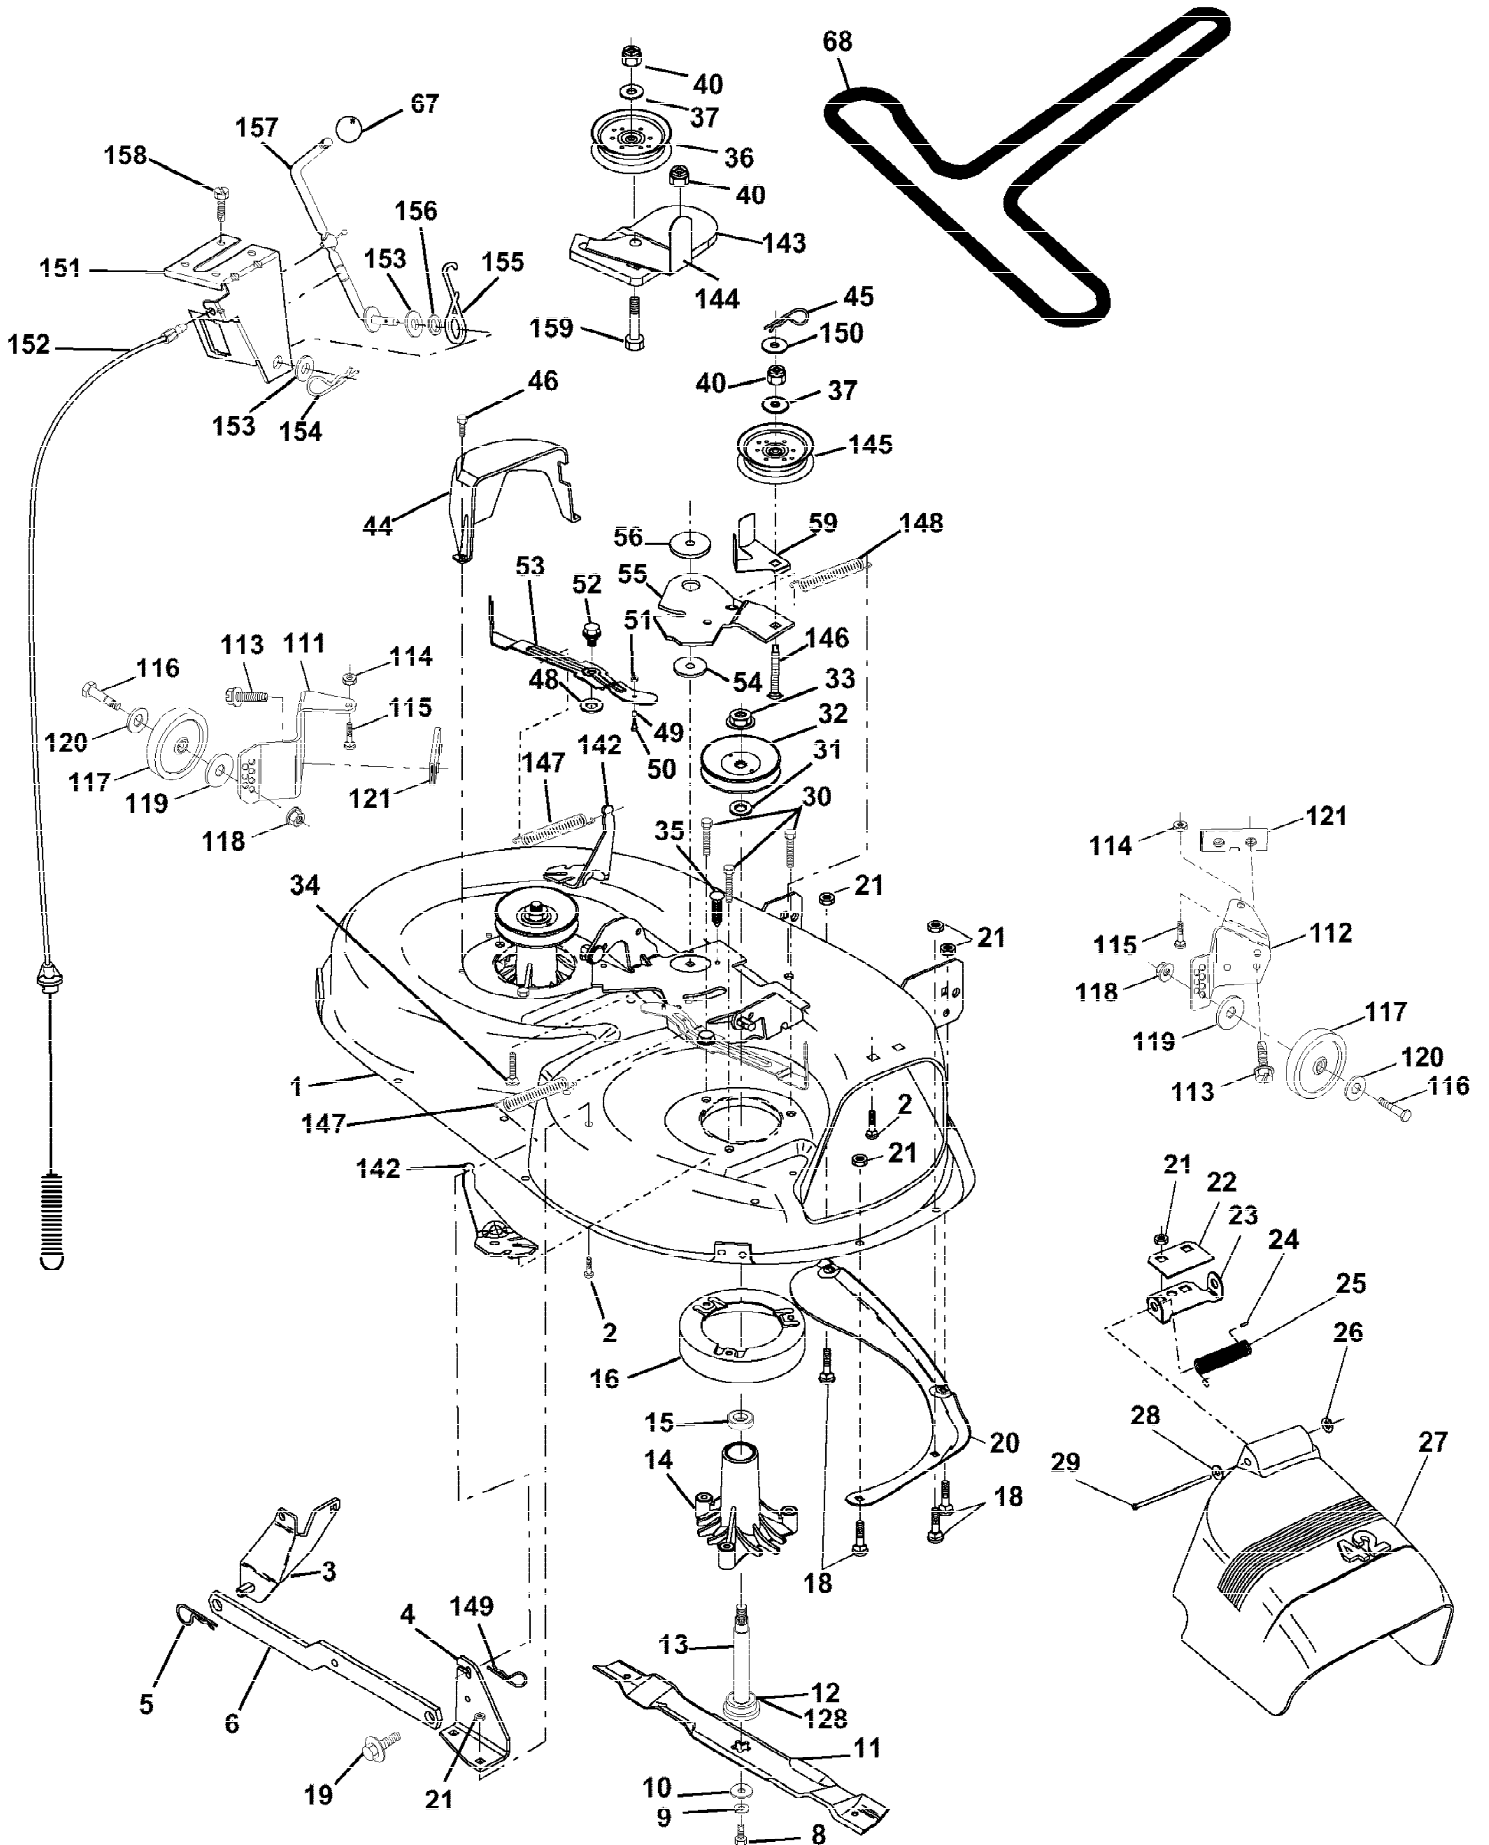

Ref #	Part Number	Qty	Description
1	165892		Mower Deck Assembly, 42"
2	72140506		Bolt
3	138017		Bracket Asm Fr. Sway Bar 3/42
4	165460		Bracket Asm Deck 42" Sway Bar
5	4939M		Retainer Spring
6	130832		Arm, Suspension, Rear
8	850857		Bolt 3/8-24 x 25 Grade 8 patched
9	10030600		Washer, Lock
10	140296		Washer, Hardened
11	138498		Blade
12	129895		Bearing, Ball #6204
13	137645		Shaft Assembly, Mandrel, Vented
14	128774		Housing, Mandrel, Vented
15	110485X		Bearing, Ball, Mandrel
16	140329		Stripper, Vented Mower Deck
18	72140505		Bolt, Carriage 5/16-18 x 5/8
19	132827		Bolt, Shoulder
20	159770		Baffle, Vortex
21	73680500		Nut
22	134753		Stiffener Bracket
23	131267		Bracket, Deflector Mower 42"
24	105304X		Cap, Sleeve 80 x 112 Blk Mower
25	123713X		Spring, Torsion, Deflector 2 52
26	110452X		Nut, Push Phos & Oil
27	130968X428		Shield, Deflector 42" Blk
28	19111016		Washer 11/32 x 5/8 x 16 Gauge
29	131491		Rod, Hinge 42" 6 75 W/G
30	157722		Screw Thdrol Washer Head
31	129963		Washer, Spacer Mower Vented
32	153535		Pulley, Mandrel
33	137266		Nut, Toplock 9/16
34	72110614		Bolt
35	133835		Fastener, Christmas Tree
36	131494		Pulley, Idler, Flat
37	19131316		Washer 13/32 x 13/16 x 16 Gauge
40	73680600		Nut
44	140088		Guard, Mandrel, LH
45	4497H		Retainer
46	137729		Screw, Thdrol 1/4-20 x 5/8 T
48	133944		Washer, Hardened
49	155066		Roller Assembly, Cam Follower
50	131340		Bolt, Shoulder #10-24 Grade 5
51	69180		Locknut
52	139888		Bolt, Shoulder 5/16-18 UNC
53	131845		Arm Assembly, Pad, Brake
54	133943		Washer, Hardened
55	155046		Arm, Idler
56	165723		Spacer, Retainer
59	141043		Guard TUV Idler
67	106932X		Knob
68	144959		V-Belt, 42" Mower
111	155197		Bracket, Gauge, Wheel LH
112	155198		Bracket, Gauge, Wheel RH