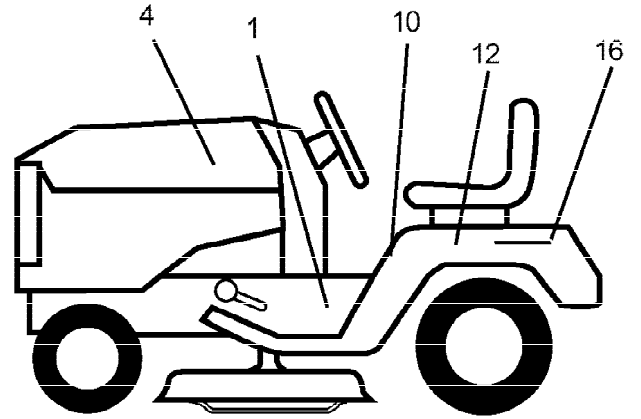

TRACTOR - - MODEL NUMBER PO14542A

CHASSIS AND ENCLOSURES

Ref #	Part Number	Qty	Description
1	169831		Chassis
2	169061		Drawbar
3	17060612		Screw 3/8-16 x 3/4
5	155272		Bumper Hood/Dash
6	155924X011		Saddle Slkscr Flat Lt 5 Sp
8	155138		Clip Retainer Slide-On
9	168348X012		Dash
10	72140608		Bolt Rd Hd Sqnk. 3/8-16 Unc x 1
11	155927		Panel Asm. Dash Lh
12	145660		Clip Tinnerman Grile P/L
13	172107X010		Panel Dash Rh
15	74180512		Screw Mach Trhd 5/16-18 Unc x 3/4
16	73510500		Nut Keps 5/16-18 Unc
17	159639X428		Hood
18	126938X		Bumper Hood
24	74780616		Bolt Fin Hex 3/8-16 Unc x 1 Gr. 5
25	19131312		Washer 13/32 x 13/16 x 12 Ga.
26	73800600		Nut Lock Hex w/Insert 3/8-16 UNC
28	157373		Grill Private Lable Blk
29	140273X599		Lens Grille Private label
30	169465X428		Fender Asm
31	136619		Bracket Fender
33	145244X428		Footrest
34	145243X428		Footrest
35	72110606		Bolt Rd Hd Sht. Sqnk. 3/8-16 x 3/4
37	17490508		Screw Thdrol 5/16-18 x 1/2 Tyt
38	169834		Bracket Asm. Pivot Mower Rear
51	73800400		Nut Lock Hex W/Ins. 1/4-20
52	19091416		Washer 9/32 x 7/8 x 16 Ga.
53	144697		Bracket Grille LH
54	161464		Screw Hex Wshd 8-18 x 7/8
55	144696		Bracket, Grille RH
57	74780412		Bolt Fin Hex 1/4-20 x .75
58	150127		Air Duct Private Label
145	156524		Rod Pivot Chassis/Hood
206	170165		Bolt shoulder 5/16-18
208	17670608		Screw Thdrol 3/8-16 x 1/2
209	17000612		Screw Hex Wsh Thdrol 3/8-16
212	156229		Insert Lens Reflector
	5479J		Plug Btn Blk

Ref #	Part Number	Qty	Description
1	157163		Decal Instruction Operat English
2	158168		Decal Ins Strg Wh
3	158037		Decal Hood Rh
4	158038		Decal Hood Lh
6	137259		Decal, Warning
9	158166		Decal Fender Logo
10	157140		Decal Danger English
11	101892X		Decal Clutch/brake English
12	172200		Decal Fender
14	160396		Decal V-belt Schematic 42"
16	145005		Decal Battery Danger/Poison
20	170846		Decal HP Engine
	138311		Decal Lift Handle
	173490		Manual Owner's English
	173491		Manual Owner's French