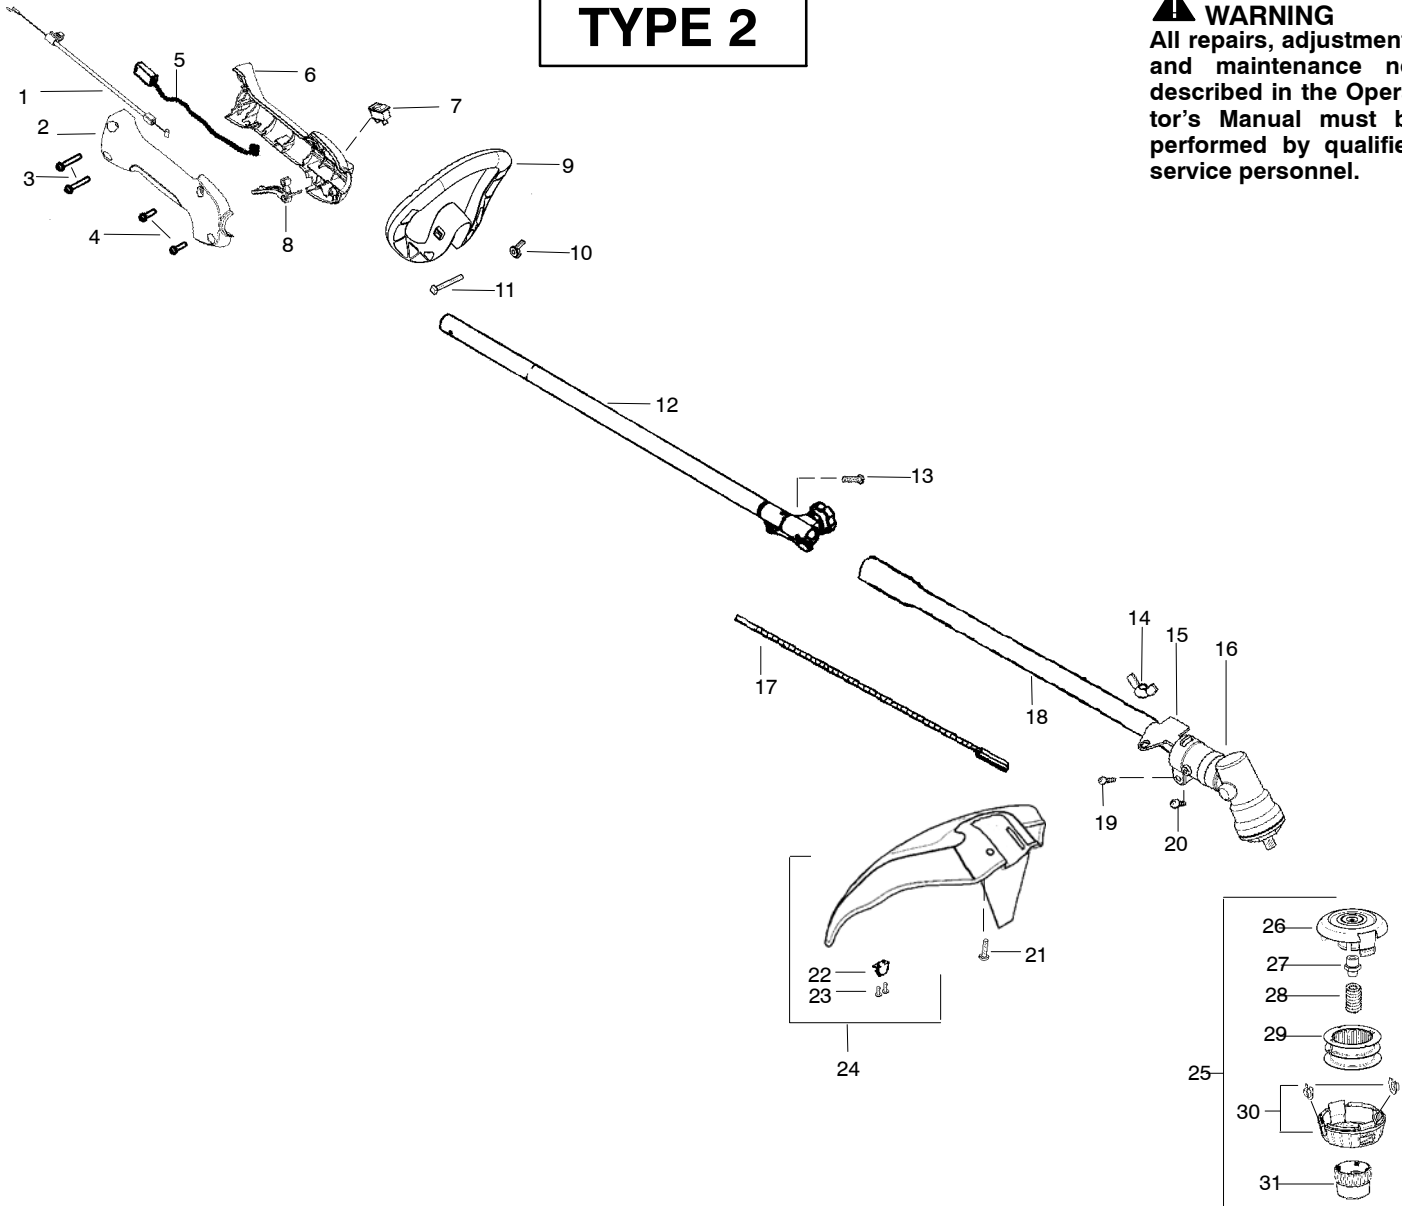

TYPE 2

⚠ WARNING
All repairs, adjustments and maintenance not described in the Operator's Manual must be performed by qualified service personnel.

Ref.	Part No.	Description	Ref.	Part No.	Description	Ref.	Part No.	Description	
2.	530059759	Assy.-Throttle Cable	15.	530057554	Bracket-Shield	28.	537338801	Spring P25	
2.	530057541	Hsg.-Throttle (RH)	16.	530096099	Gearbox	29.	952711631	Assy-Wound Spool	
3.	530016406	Screw	17.	530096218	Flexshaft-lower	30. ✓	545003365	Kit-Cover and Eyelet	
4.	530015814	Screw	18.	530071789	Kit-Lower Shaft	31.	537419601	Knob P25	
5.	530054183	Assy.-Wire	19.	530016014	Screw			Not Shown	
6.	530059760	Hsg. Throttle (LH)	20.	530015775	Screw				
7.	545030601	Kit-Switch	21.	530015820	Bolt				
8.	545077601	Trigger-Throttle	22.	530052286	Limitter-Line				
9.	530057546	Handle-Assist	23.	530015814	Screw				
10.	530016152	Wingnut	24.	530071997	Kit-Shield Assy. (Incl. 22,23)				
11.	530015786	Bolt	25.	537419202	Assy-TNG7 (Incl. 26, 27,28,29,30,31,32)		545177328		Operator Manual
12.	530071791	Kit-Upper Shaft (Incl. flex, clamp & 13)	26.	537419302	Housing		545209101		Decal-Shaft Warning
13.	530016344	Screw	27.	537419801	Adapter		545167703		Decal-Upper Shaft
14.	530016152	Wingnut							

✓ = NEW PART NUMBER FOR THIS IPL

* = REFER TO THE SERVICE REFERENCE INDICATED FOR MORE INFORMATION. (LOCATED AT END OF IPL)