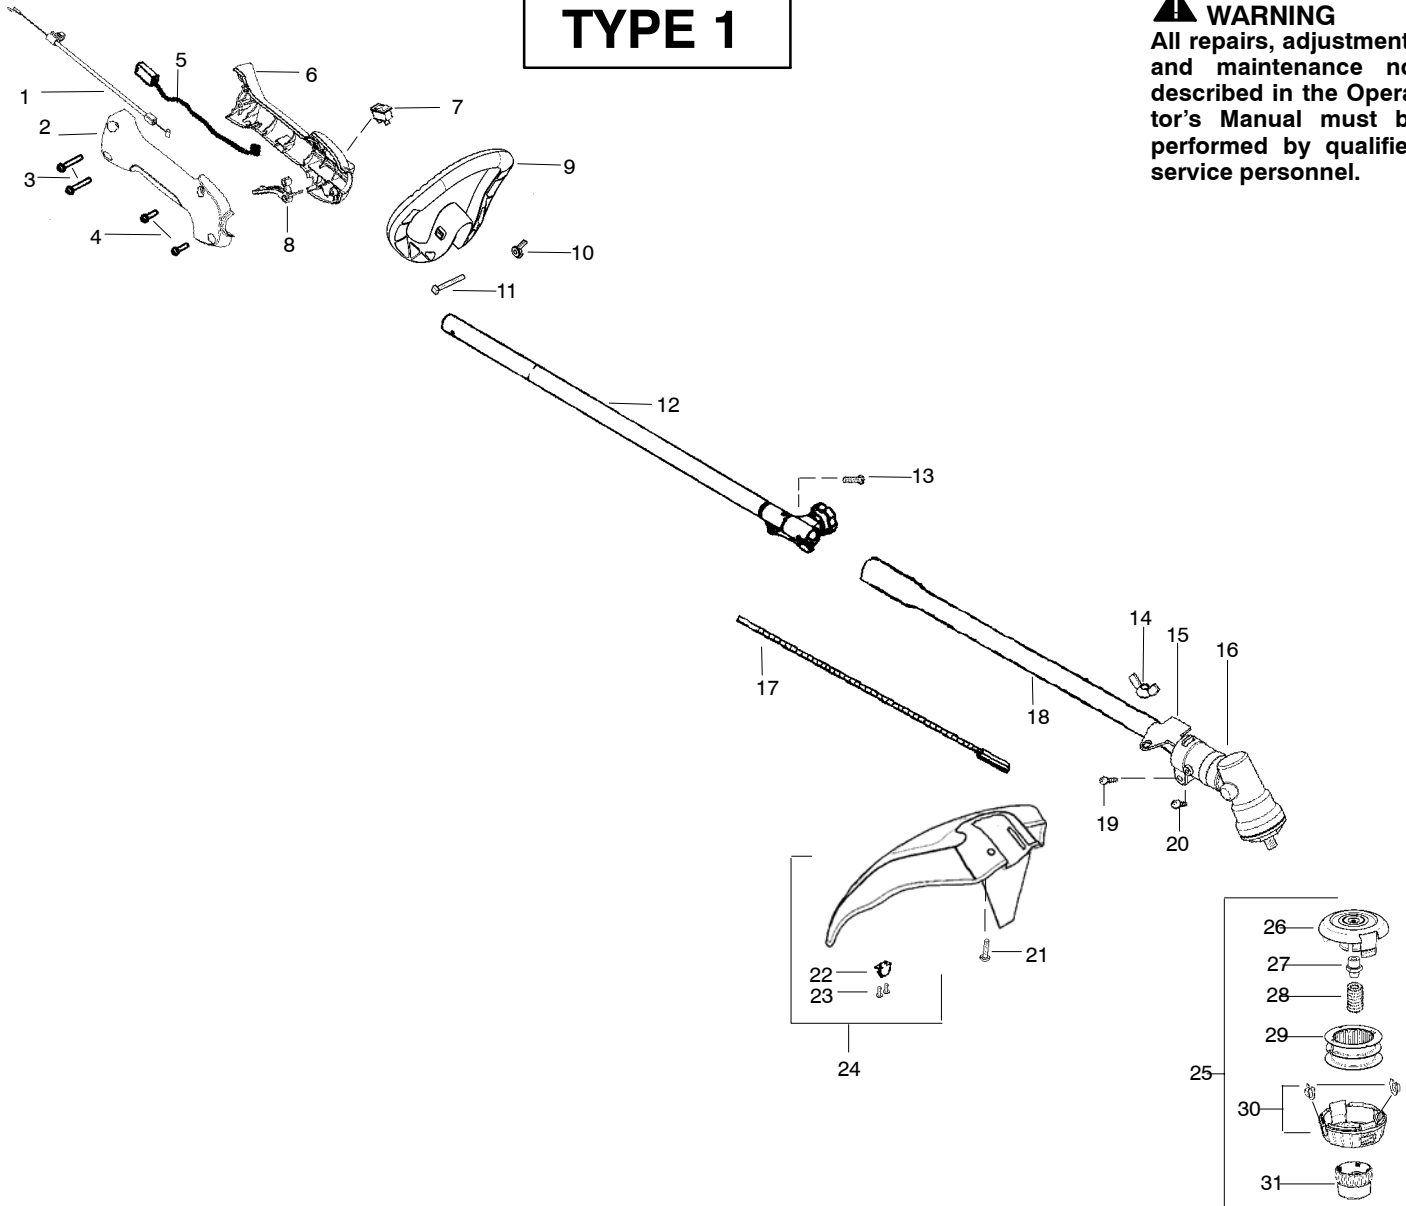

TYPE 1

⚠ WARNING
All repairs, adjustments and maintenance not described in the Operator's Manual must be performed by qualified service personnel.

Ref.	Part No.	Description	Ref.	Part No.	Description	Ref.	Part No.	Description
1.	530059759	Assy.-Throttle Cable	15.	530057554	Bracket-Shield	28.	537338801	Spring P25
2.	530057541	Hsg.-Throttle (RH)	16.	530096099	Gearbox	29.	952711631	Assy-Wound Spool
3.	530016406	Screw	17.	530096218	Flexshaft-lower	30.	545003365	Kit-Cover and Eyelet
4.	530015814	Screw	18.	530071789	Kit-Lower Shaft	31.	537419601	Knob P25
5.	530054183	Assy.-Wire	19.	530016014	Screw	Not Shown		
6.	530059760	Hsg. Throttle (LH)	20.	530015775	Screw	545186741	Operator Manual	
7.	530069572	Kit-Switch	21.	530015820	Bolt	545209101	Decal-Shaft Warning	
8.	545077601	Trigger-Throttle	22.	530052286	Limiters-Line	545167703	Decal-Upper Shaft	
9.	530057546	Handle-Assist	23.	530015814	Screw			
10.	530016152	Wingnut	24.	530071997	Kit-Shield Assy. (Incl. 22,23)			
11.	530015786	Bolt	25.	537419202	Assy-TNG7 (Incl. 26, 27,28,29,30,31)			
12.	530071791	Kit-Upper Shaft (Incl. flex, clamp & 13)	26.	537419302	Housing			
13.	530016344	Screw	27.	537419801	Adapter			
14.	530016152	Wingnut						