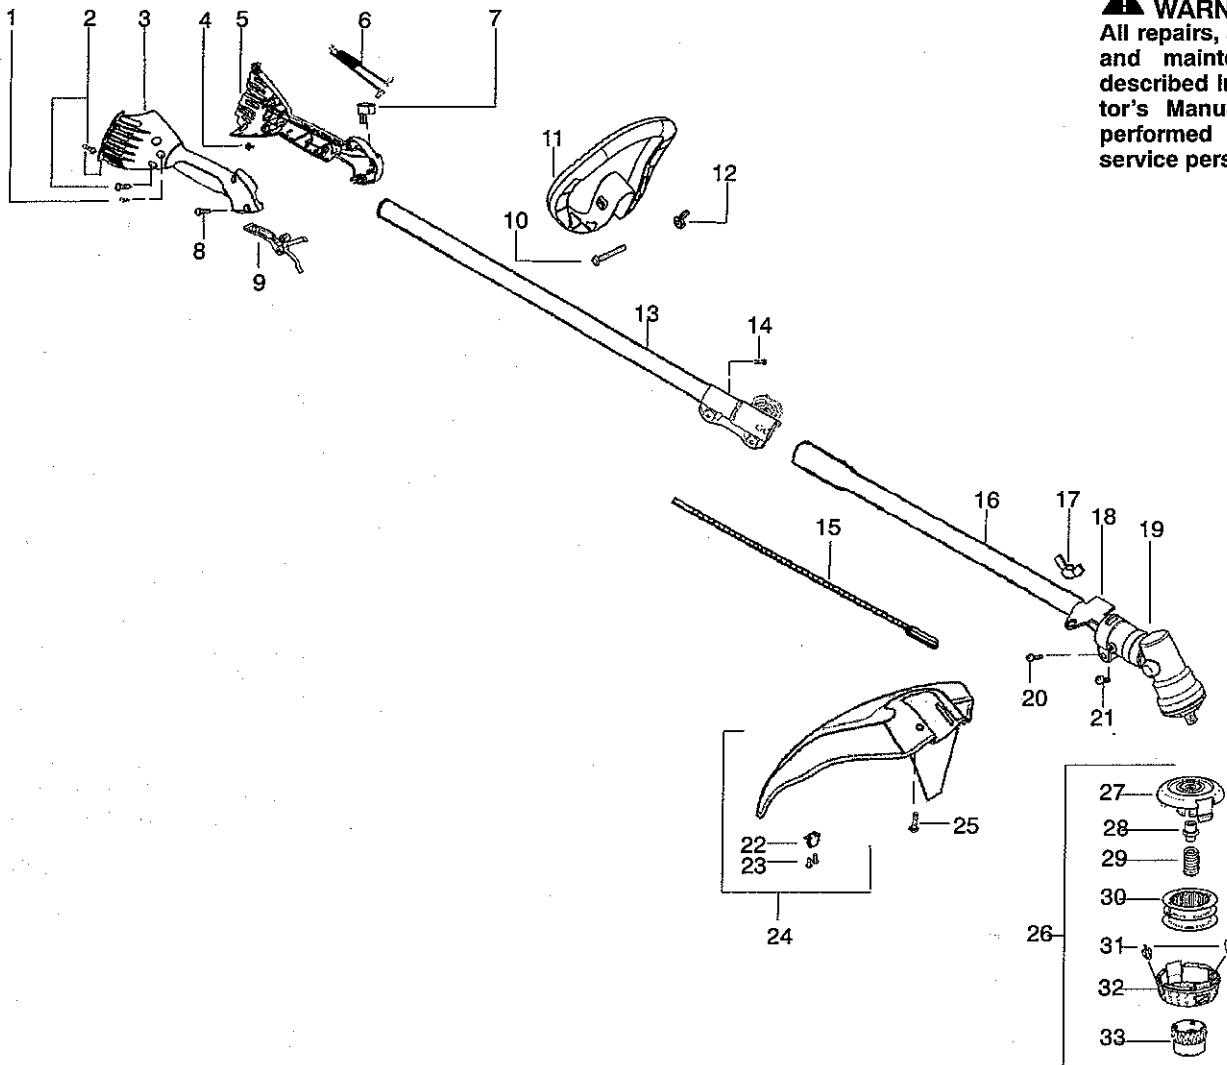

PARTS LIST NO.		Poulan PRO[®] PARTS LIST	MODEL(s)
545014392			PP136E
DATE	NEW	Note: Illustration may differ from actual model due to design changes	PAGE NO.
3/09/06			1

⚠ WARNING
 All repairs, adjustments and maintenance not described in the Operator's Manual must be performed by qualified service personnel.

Ref.	Part No.	Description	Ref.	Part No.	Description	Ref.	Part No.	Description
1.	530015805	Screw-alignment	16.	530071789	Kit-Lower Shaft	31.	537419701	Eyelet
2.	530015886	Screw	17.	530016152	Wingnut	32.	537419401	Cover
3.	530057983	Hsg.-Throttle right	18.	530057554	Bracket-Shield	33.	537419601	Knob
4.	530016326	Screw-Cable Retention	19.	530096099	Gearbox			
5.	530057984	Hsg.-Left throttle	20.	530016014	Screw			
6.	530058843	Assy-Wire	21.	530015775	Screw			
7.	530069572	Kit-Switch	22.	530052285	Limiters-Line			
8.	530015886	Screw	23.	530015814	Screw			
9.	530058759	Lever-Throttle	24.	530071765	Kit-Shield Assy.			
10.	530015786	Bolt			(incl. 22,23)			
11.	530058583	Assy-Handle (Incl. 10,12)	25.	530015820	Bolt			
12.	530016152	Wingnut	26.	537419202	Assy-TNG VII			
13.	530071936	Kit-Upper Shaft (Incl. flex,clamp & 14)			(Incl. 27,28,29, 30,31,32,33)			
14.	530016344	Screw	27.	537419302	Housing			
15.	530096218	Shaft-Flex (lower)	28.	537419801	Adapter			
			29.	537338801	Spring			
			30.	952711631	Accy-Wound Spool			
								Not Shown
							545082992	Operator Manual
							530056220	Decal-Shaft Warning
							530057296	Decal-Upper Shaft

✓ = NEW PART NUMBER FOR THIS IPL

* = REFER TO THE SERVICE REFERENCE INDICATED FOR MORE INFORMATION. (LOCATED AT END OF IPL)

PARTS LIST NO. 545014392		Poulan PRO PARTS LIST	MODEL(s) PP136E
DATE 3/09/06	NEW		PAGE NO. 2