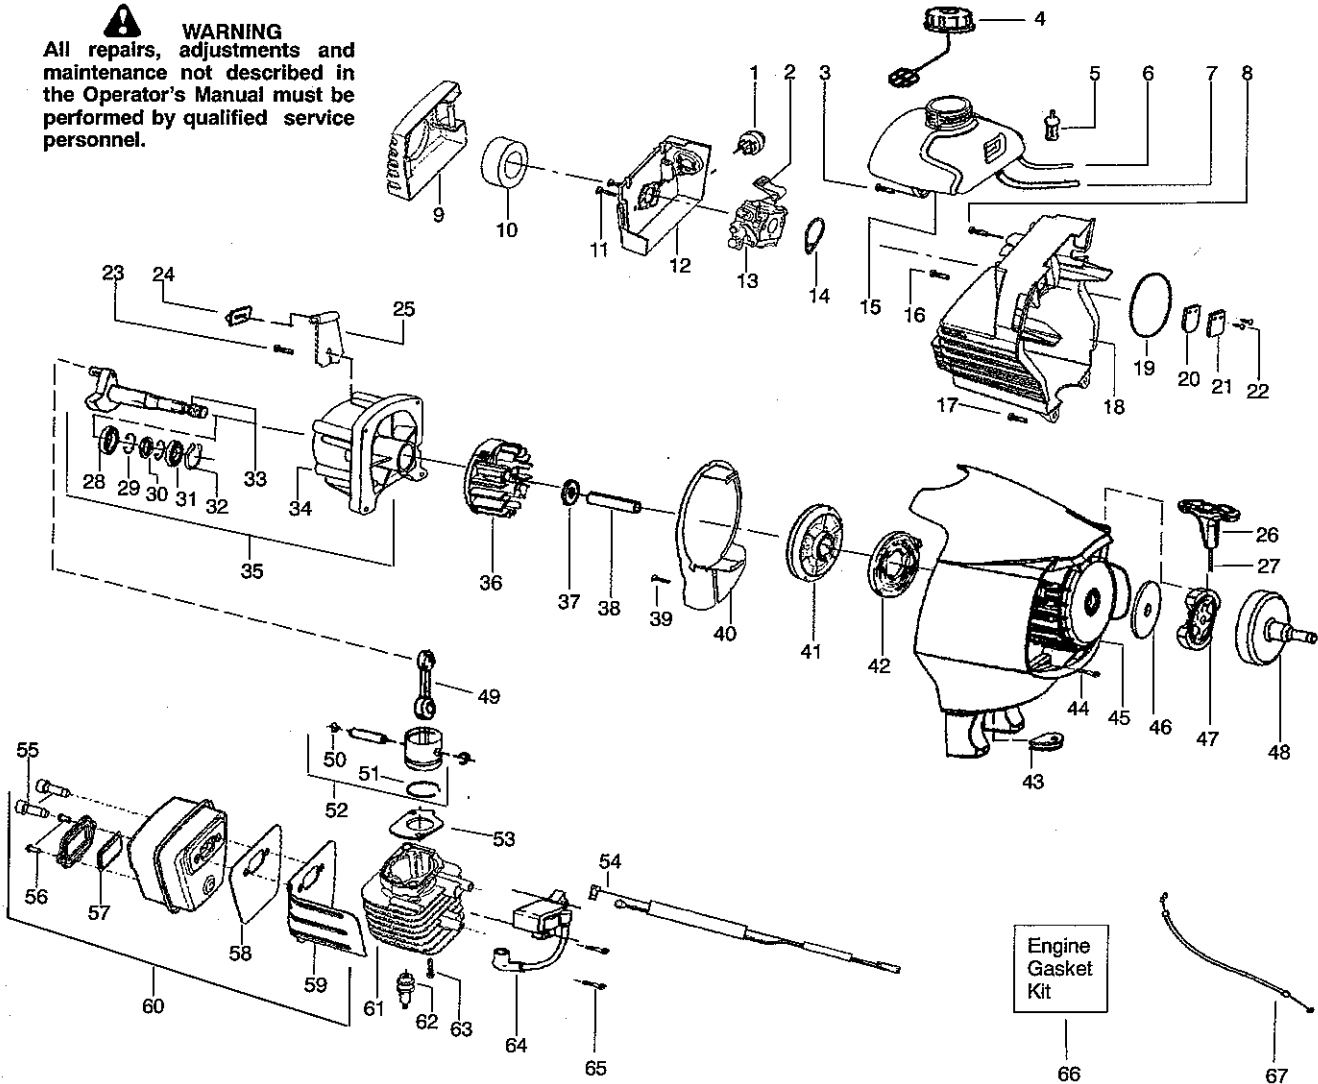

PARTS LIST NO. 545014392		Poulan PRO PARTS LIST	MODEL(s) PP136E
DATE 3/09/06	NEW		PAGE NO. 2

Note: Illustration may differ from actual model due to design changes

WARNING
All repairs, adjustments and maintenance not described in the Operator's Manual must be performed by qualified service personnel.

Ref.	Part No.	Description	Ref.	Part No.	Description	Ref.	Part No.	Description
1.	530047721	Bulb-Purge	24.	530055492	Isolator-Tank	47.	530055122	Assy-Clutch
2.	530071717	Kit-Choke Lever	25.	530054941	Ret.-Tank	48.	530150247	Assy-Drum/Adapter
3.	530015843	Screw-tank	26.	530054834	Handle-Starter	49.	530010960	Assy-Conn. Rod
4.	530049386	Cap-Fuel w/ret.	27.	545050410	Kit-Rope	50.	530015162	Ret.-Piston pin
5.	530095646	Assy-Fuel pickup	28.	545081601	Bearing-Inner	51.	530012594	Ring-Piston
6.	530071404	Kit-Fuel line	29.	530015787	Retainer	52.	530071998	Kit-Piston (Incl. 50,51)
7.	530069216	Kit-Fuel/Purge line	30.	530019158	Seal	53.	545030102	Gasket-Cylinder(kit)
8.	530015775	Screw	31.	530032102	Bearing-Outer	54.	530058846	Assy-Leadwire
9.	545000501	Cover-Air box	32.	530015789	Ret.-Crankshaft	55.	530016387	Bolt-Muffler 1/4"-20
10.	545082301	Filter-Air	33.	530028807	Assy-Crankcase	56.	530015241	Screw
11.	530015849	Screw-Carb.	34.	545081901	Assy-Crankcase (Incl. 28,29,30,31)	57.	545030502	Kit-Spark Arrestor
12.	545000601	Box-Air	35.	545006037	Assy-C'case/C'shaft (Incl. 32,33,34)	58.	545030102	Gasket-Muffler (kit)
13.	545006017	Kit-Carb assy. (C1U-W32)	36.	530055524	Assy-Flywheel	59.	545033201	Shield
(Note: Repair kits are not available for this carburetor)			37.	530016030	Washer	60.	545006016	Kit-Muffler (Incl. 55,56,57,58,59)
14.	545030102	Seal-Carb.(kit)	38.	530055620	Spacer	61.	530012586	Cylinder
15.	530055317	Assy-Fuel Tank	39.	530015775	Screw-Baffle	62.	952030249	Plug-Spark (RCJ-6Y)
16.	530015771	Screw-Crankcase	40.	530054939	Plate-Baffle	63.	530001624	Bolt-Cyl. 1/4"-20
17.	530015952	Screw-Shroud	41.	545050408	Kit-Pulley	64.	530039234	Module-Ignition
18.	545000701	Assy-Rear Shroud	42.	545054901	Spring-Starter	65.	530016357	Screw-Module
19.	545030102	O-ring-Shroud (kit)	43.	530019182	Grommet	66.	545030102	Kit-Gasket/Seal (Incl. 14,19,53,58)
20.	530027593	Valve-Reed	44.	530015810	Screw-F/hsg.	67.	530058962	Assy-Throttle cable
21.	530029781	Stop-Reed	45.	530055248	Assy-Fan Housing			
22.	530016064	Screw-Reed stop	46.	530094189	Washer-Clutch			
23.	530015875	Screw-Retainer						

✓ = NEW PART NUMBER FOR THIS IPL

* = REFER TO THE SERVICE REFERENCE INDICATED FOR MORE INFORMATION. (LOCATED AT END OF IPL)