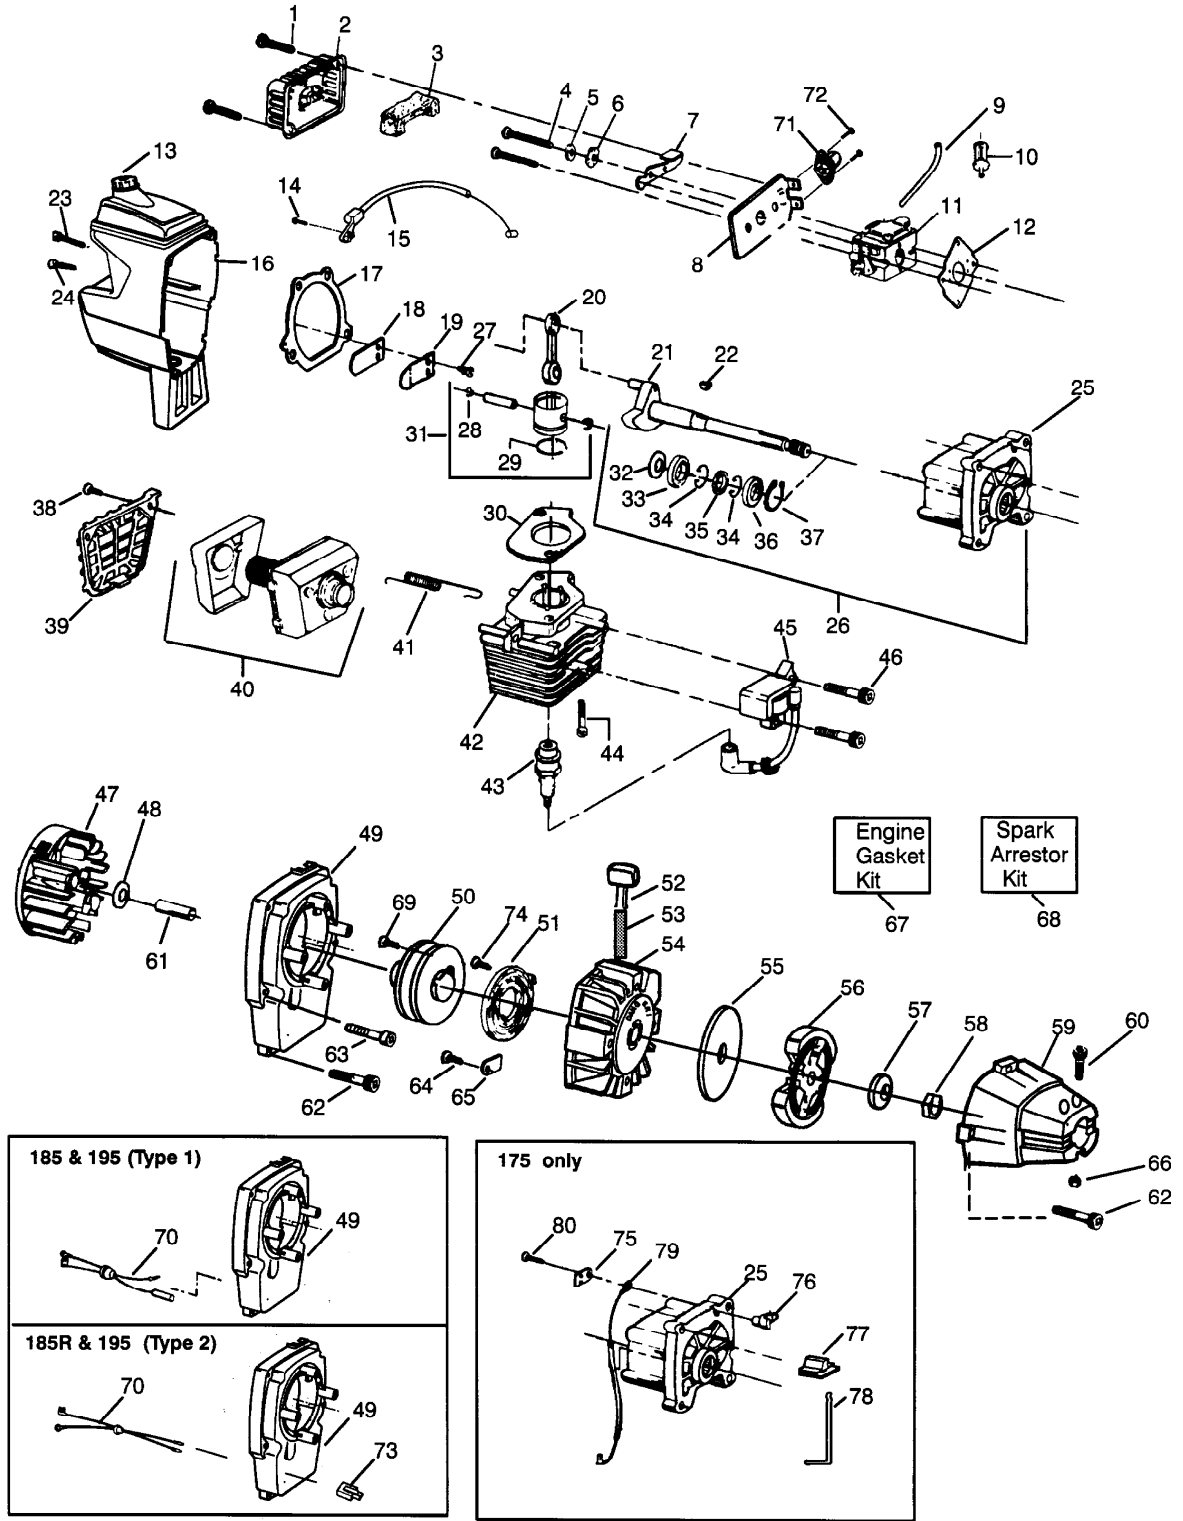

Ref #	Part Number	Qty	Description
58	952030139		Shaft Lubrication
59	530036493		Rocker Switch
60	530047160		Leadwire
61	530014646		Ass'y Throttle Hsg.
62	530036855		Switch Cover
63	530015932		Screw (Short)
64	530015933		Screw (Long)