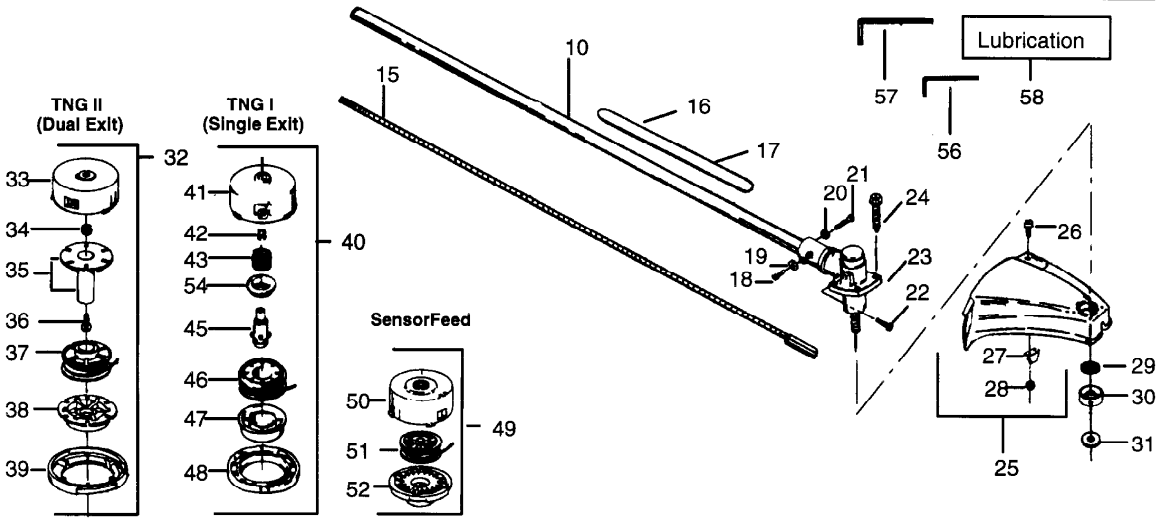

⚠ WARNING
All repairs, adjustments and maintenance not described in the Operator's Manual must be performed by qualified service personnel.

55— Optional Brush Blade Kit

Ref #	Part Number	Qty	Description
1	530029445		Drive Shaft Grip
2	530015768		Nut
3	530010959		Throttle Lever Ass'y. w/Lock (Inc. 2 & 4)
4	530027689		Spacer
5	530029090		Switch Bracket
6	530023575		Nut
7	530015767		Screw
8	530029076		Wire Harness Ass'y.
9	530027893		Terminal Lock
10	530094585		Drive Shaft
10	530094566		Drive Shaft
11	530014222		Handle
12	530015610		Nut
13	530094742		Clamp
14	530069252		"T" Handle Ass'y.
15	530094642		Drive Shaft Hsg.
15	530094650		Drive Shaft Hsg.
16	530029162		Decal - Upper
17	530029163		Decal - Lower
18	530094612		Screw
19	530015328		Lockwasher
20	530001642		Lockwasher
21	530001711		Screw
22	530016107		Screw
23	530094568		Gear Box Ass'y.
24	530016107		Screw
25	530069256		Shield Kit Ass'y. (Inc. 26-28)
26	530015037		Screw
27	530094570		Line Limiter
28	534235901		Locknut
29	530094640		Seal
30	530094639		Dust Cup
31	530094571		Grass Washer
32	952711517		Dual Exit Cutting Head (Inc. 33-39)
33	530094931		Hub Ass'y.
34	530094956		Spring
35	530069312		Locking Plate Kit
36	530015542		Screw
37	952711518		Spool w/Line
38	530094522		Release Button
39	530094521		Cover
40	952701643		Single Exit Cutting Head (Inc. 41-48)
41	530094931		Hub Ass'y
42	530093898		Line Saver
43	530340007		Spring
44	530092068		Spring Cap
45	530095121		Drive Gear
46	952701589		Spool w/Line
47	530401183		Release Buttong
48	530092133		Cover
49	952701608		Single Exit Cutting Head (Inc. 50-52)
50	530094557		Hub Ass'y
51	952701607		Spool w/ Line
52	530094494		Cover
53	530010957		Handle
54	530015197		Nut
55	952701661		Brush Blade Kit
56	530031111		Hex Wrench (5/32)
57	530031098		Hex Wrench (3/16)
58	952030139		Shaft Lubrication