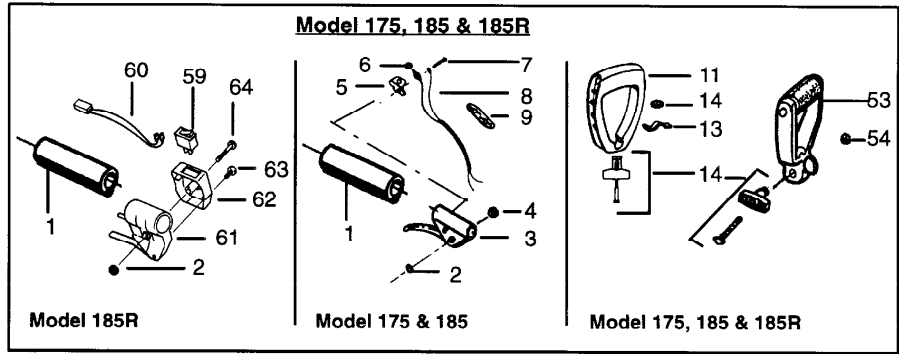

⚠ WARNING
All repairs, adjustments and maintenance not described in the Operator's Manual must be performed by qualified service personnel.

55— Optional Brush Blade Kit

Ref #	Part Number	Qty	Description
1	530029445		Drive Shaft Grip
2	530015768		Nut
3	530010959		Throttle Lever Ass'y. w/Lock (Inc. 2 & 4)
4	530027689		Spacer
5	530029090		Switch Bracket
6	530023575		Nut
7	530015767		Screw
8	530029076		Wire Harness Ass'y.
9	530027893		Terminal Lock
10	530094585		Drive Shaft
10	530094566		Drive Shaft
11	530014222		Handle
12	530015610		Nut
13	530094742		Clamp
14	530069252		"T" Handle Ass'y.
15	530094642		Drive Shaft Hsg.
15	530094650		Drive Shaft Hsg.
16	530029162		Decal - Upper
17	530029163		Decal - Lower
18	530094612		Screw
19	530015328		Lockwasher
20	530001642		Lockwasher
21	530001711		Screw
22	530016107		Screw
23	530094568		Gear Box Ass'y.
24	530016107		Screw
25	530069256		Shield Kit Ass'y. (Inc. 26-28)
26	530015037		Screw
27	530094570		Line Limiter
28	534235901		Locknut
29	530094640		Seal
30	530094639		Dust Cup
31	530094571		Grass Washer
32	952711517		Dual Exit Cutting Head (Inc. 33-39)
33	530094931		Hub Ass'y.
34	530094956		Spring
35	530069312		Locking Plate Kit
36	530015542		Screw
37	952711518		Spool w/Line
38	530094522		Release Button
39	530094521		Cover
40	952701643		Single Exit Cutting Head (Inc. 41-48)
41	530094931		Hub Ass'y
42	530093898		Line Saver
43	530340007		Spring
44	530092068		Spring Cap
45	530095121		Drive Gear
46	952701589		Spool w/Line
47	530401183		Release Buttong
48	530092133		Cover
49	952701608		Single Exit Cutting Head (Inc. 50-52)
50	530094557		Hub Ass'y
51	952701607		Spool w/ Line
52	530094494		Cover
53	530010957		Handle
54	530015197		Nut
55	952701661		Brush Blade Kit
56	530031111		Hex Wrench (5/32)
57	530031098		Hex Wrench (3/16)
58	952030139		Shaft Lubrication