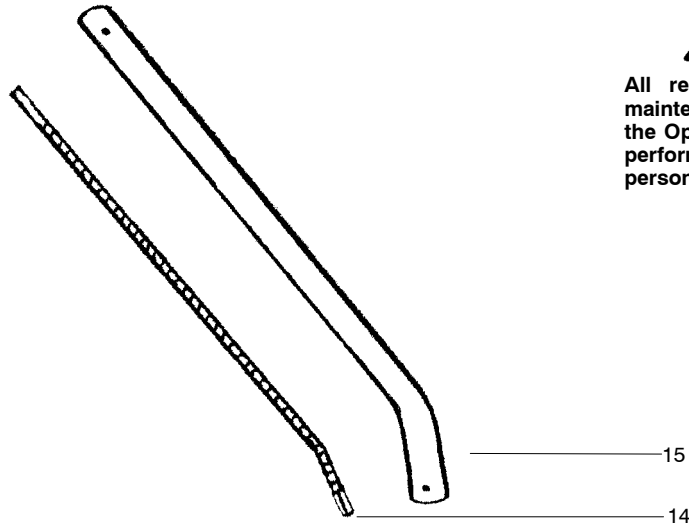

PARTS LIST NO. 530-088093		POULAN PRO® PARTS LIST	MODEL(s) "PP2000T"
DATE 9/22/06	Replaces 530088093 - 1/28/05		NOTE: Illustration may differ from actual model due to design changes

⚠ WARNING

All repairs, adjustments and maintenance not described in the Operator's Manual must be performed by qualified service personnel.

Ref.	Part No.	Description	Ref.	Part No.	Description
1.	530016363	Retainer-Hairpin	12.	530016366	Bolt-Washer Head
2.	530016362	Pin-Clevis	13.	530071556	Kit-Guard
3.	530071482	Kit-Gearbox	14.	530095960	Shaft-Flex
4.	530015515	Locknut	15.	530096001	Assy-Driveshaft
5.	530016375	Washer-Lock	Not Shown		
6.	530015209	Washer-Flat	✓	545133454	Manual
7.	530095987	Tine-Right Outside/Left Inside		530095894	Hanger-Attachment
8.	530016364	Washer-Felt		530056339	Decal-Shield
9.	530095986	Tine-Left Outside/Right Inside		530056126	Decal-Shaft Warning
10.	530016374	Bolt-Hex			
11.	530015209	Washer-Flat			

✓ = NEW PART NUMBER FOR THIS IPL

★ = REFER TO THE SERVICE REFERENCE INDICATED FOR MORE INFORMATION. (LOCATED AT END OF IPL)