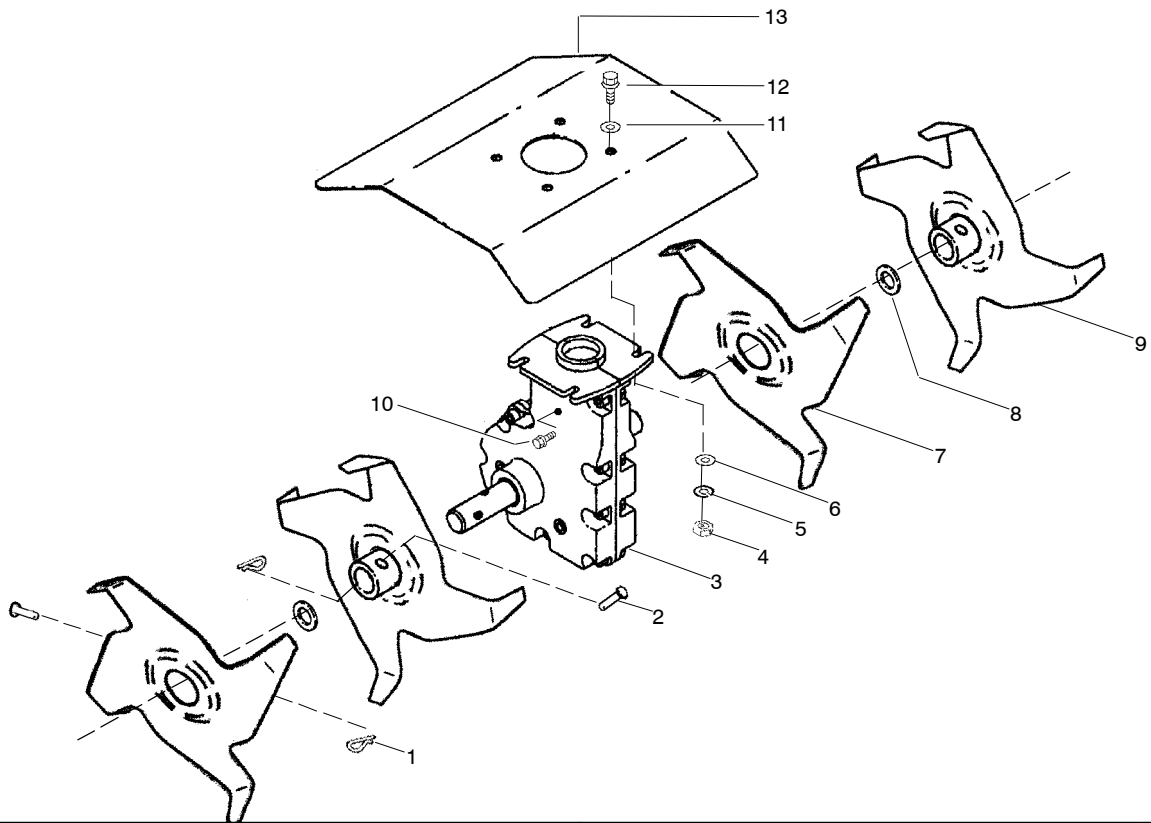

PARTS LIST NO. 530-088093		POULAN PRO® PARTS LIST	MODEL(s) "PP2000T"
DATE 9/22/06	Replaces 530088093 - 1/28/05		NOTE: Illustration may differ from actual model due to design changes

⚠ WARNING

All repairs, adjustments and maintenance not described in the Operator's Manual must be performed by qualified service personnel.

Ref.	Part No.	Description	Ref.	Part No.	Description
1.	530016363	Retainer-Hairpin	12.	530016366	Bolt-Washer Head
2.	530016362	Pin-Clevis	13.	530071556	Kit-Guard
3.	530071482	Kit-Gearbox	14.	530095960	Shaft-Flex
4.	530015515	Locknut	15.	530096001	Assy-Driveshaft
5.	530016375	Washer-Lock	Not Shown		
6.	530015209	Washer-Flat	✓	545133454	Manual
7.	530095987	Tine-Right Outside/Left Inside		530095894	Hanger-Attachment
8.	530016364	Washer-Felt		530056339	Decal-Shield
9.	530095986	Tine-Left Outside/Right Inside		530056126	Decal-Shaft Warning
10.	530016374	Bolt-Hex			
11.	530015209	Washer-Flat			

✓ = NEW PART NUMBER FOR THIS IPL

★ = REFER TO THE SERVICE REFERENCE INDICATED FOR MORE INFORMATION. (LOCATED AT END OF IPL)