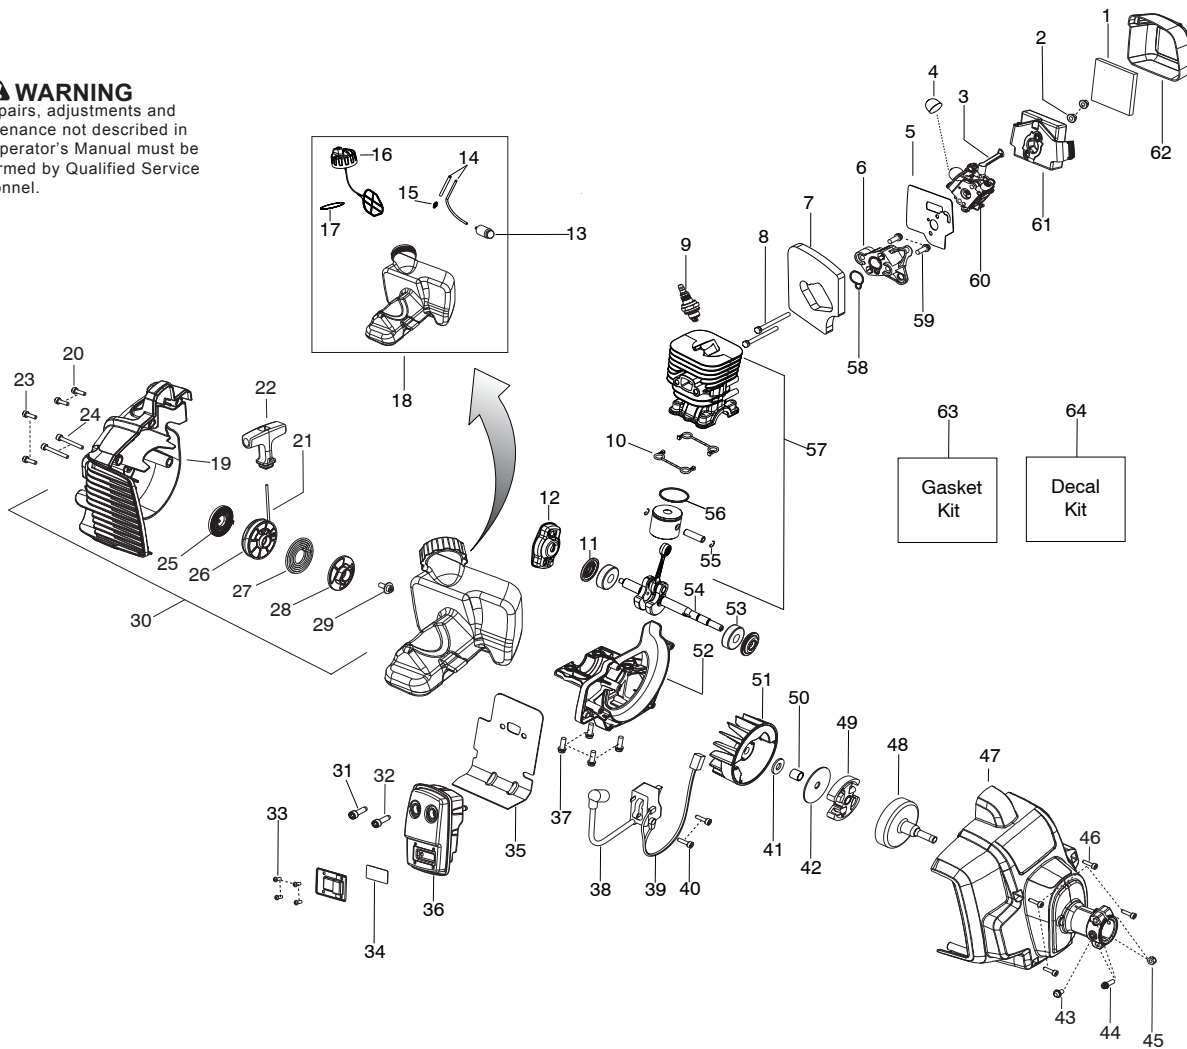

Parts List No. 967228301		Poulan PRO[®] PARTS LIST	MODEL PP28CD
Date 04/17/2014	Replaces NEW		Page: 2

NOTE : Illustration may differ from actual model due to design changes.

⚠ WARNING

All repairs, adjustments and maintenance not described in the Operator's Manual must be performed by Qualified Service Personnel.

✓ = New Part Number For This IPL

★ = Refer to the Service Reference Indicated for more information.(Located at the END of the IPL)