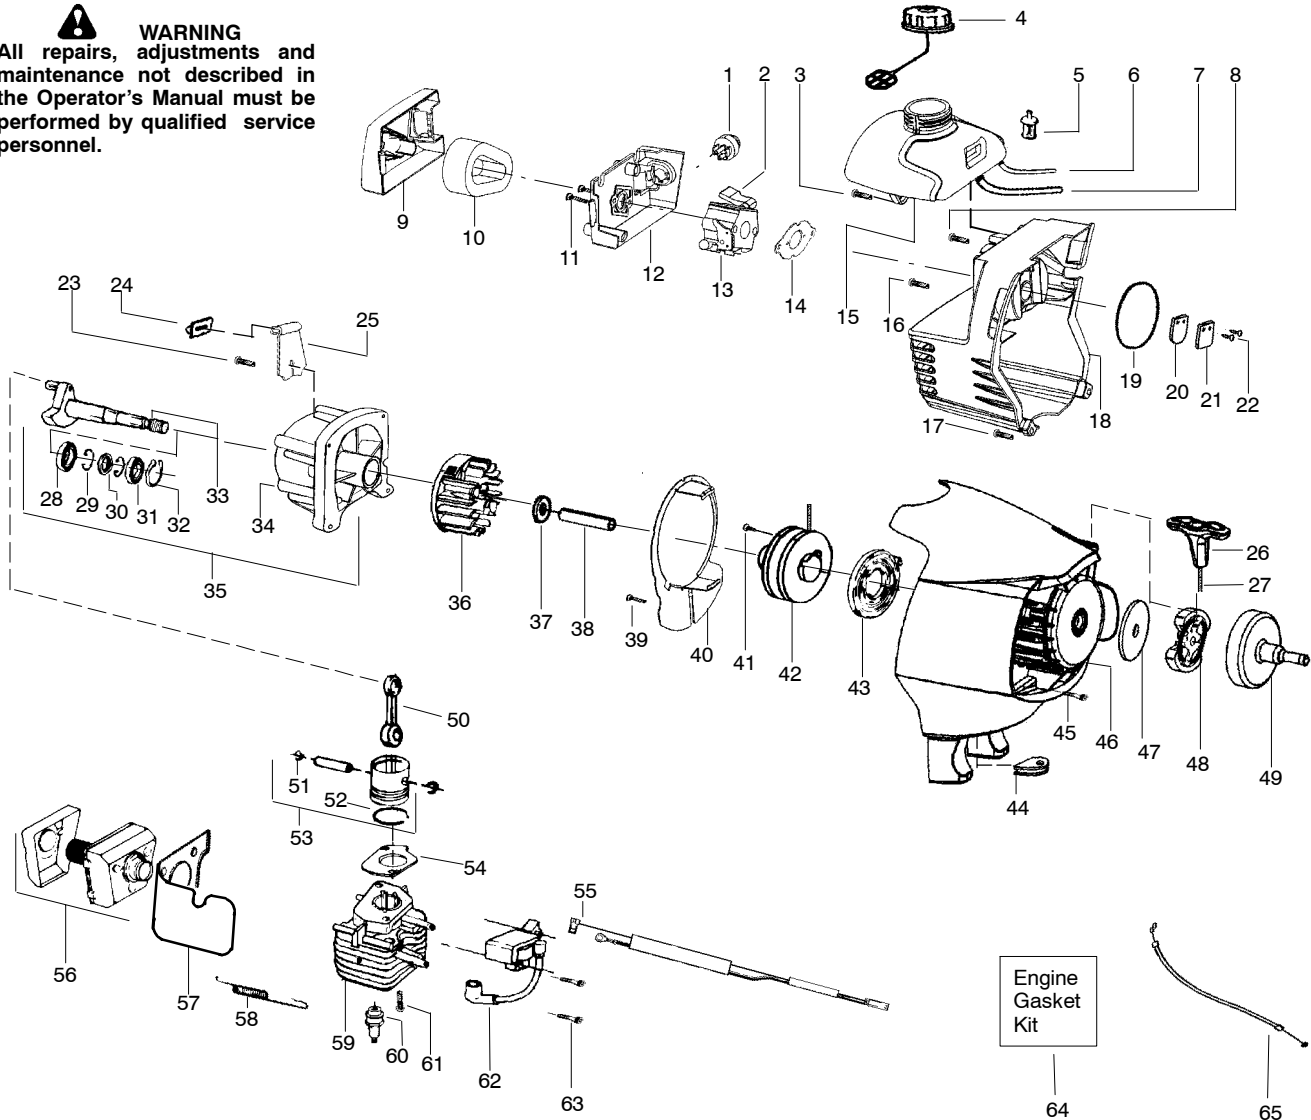

**WARNING**  
All repairs, adjustments and maintenance not described in the Operator's Manual must be performed by qualified service personnel.

Engine Gasket Kit

Ref.	Part No.	Description	Ref.	Part No.	Description	Ref.	Part No.	Description
1.	530047721	Bulb-Purge	24.	530055492	Isolator-Tank	48.	530055122	Assy-Clutch
2.	530071717	Kit-Choke Lever	25.	530054941	Ret.-Tank	49.	530028799	Drum-Clutch
3.	530015843	Screw-tank	26.	530054834	Handle-Starter	50.	530010960	Assy-Conn. Rod
4.	530049386	Cap-Fuel w/ret.	27.	530071325	Kit-Rope	51.	530015162	Ret.-Piston pin
5.	530095646	Assy-Fuel pickup	28.	530032103	Bearing-Inner	52.	530012595	Ring-Piston
6.	530071404	Kit-Fuel line	29.	530015787	Retainer	53.	530072000	Kit-Piston (Incl. 51,52)
7.	530069216	Kit-Fuel/Purge line	30.	530019158	Seal	54.	530071401	Gasket-Cylinder(kit)
8.	530015775	Screw	31.	530032102	Bearing-Outer	55.	530058846	Assy-Leadwire
9.	530054935	Cover-Air box	32.	530015789	Ret.-Crankshaft	56.	530069310	Kit-Muffler
10.	530054946	Filter-Air	33.	530028807	Assy-Crankshaft	57.	530058957	Shield
11.	530015849	Screw-Carb.	34.	530012514	Assy-Crankcase ( Incl. 28-31)	58.	530036409	Spring-Muffler
12.	530054934	Box-Air	35.	530071685	Assy-Flywheel ( Incl. 32,33,34)	59.	530071581	Kit-Cylinder
13.	530071637	Assy-Carb(WT628)	36.	530055524	Assy-Flywheel	60.	952030249	Plug-Spark(RCJ-6Y)
(Note: Repair kits are not available for this carburetor)			37.	530016030	Washer	61.	530001624	Bolt-Cyl. 1/4-20"
14.	530071401	Gasket-Carb.(kit)	38.	530055620	Spacer	62.	530039218	Module-Ignition
15.	530055317	Assy-Fuel Tank	39.	530015775	Screw-Baffle	63.	530016357	Screw-Module
16.	530015771	Screw-Crankcase	40.	530054939	Plate-Baffle	64.	530071401	Kit-Gasket ( Incl. 14,19, 54)
17.	530015952	Screw-Shroud	41.	530016391	Screw-Rope	65.	530058962	Assy-Throttle cable
18.	530058797	Shroud	42.	530071399	Kit-Pulley(incl.41)			
19.	530071401	O-ring-Shroud (kit)	43.	530042086	Spring-Starter			
20.	530027593	Valve-Reed	44.	530019182	Grommet			
21.	530054596	Stop-Reed	45.	530015810	Screw-F/hsg.			
22.	530016064	Screw-Reed stop	46.	530055248	Assy.-Fan Housing			
23.	530015875	Screw-Retainer	47.	530094189	Washer-Clutch			