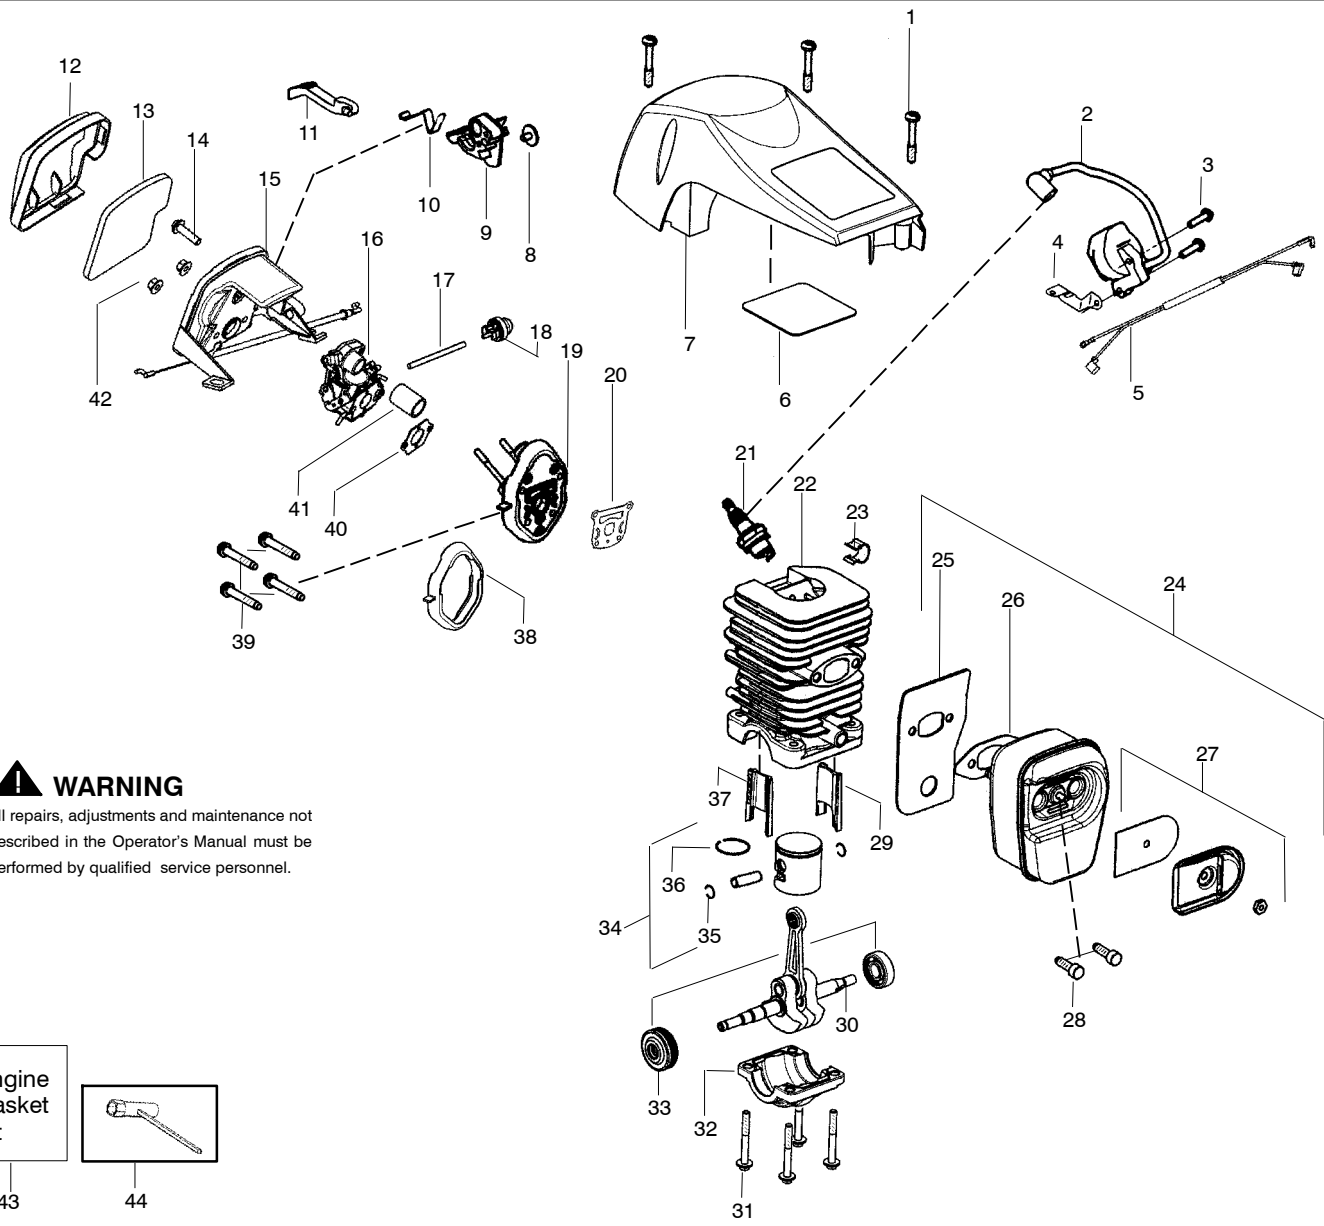

WARNING
All repairs, adjustments and maintenance not described in the Operator's Manual must be performed by qualified service personnel.

Ref.	Part No.	Description	Ref.	Part No.	Description	Ref.	Part No.	Description
1.	530016153	Screw	19.	530071889	Kit-Carb. Adaptor	36.	545160401	Ring-Piston
2.	545115801	Module-Ignition			(Incl. # 20,38,41)	37.	545015401	Insert-Right (gray)Cyl.
3.	530016432	Screw	20.	----	Gasket (Ref.#19,43)	38.	----	Seal (Ref.#19,43)
4.	530058661	Strap-Ground	21.	952030150	Accy-Spark Plug (RCJ-7Y)	39.	530016426	Screw
5.	530057943	Assy-Wire Harness	22.	530071884	Kit-Cylinder (Incl. 29,37)	40.	----	Gasket (Ref.#43)
6.	530055698	Reflector-Tape	23.	530058660	Clip-High Tension Lead	41.	530057926	Tube-Intake
7.	530057872	Shield-Cylinder (Incl. 1,6)	24.	545006007	Kit-Muffler (Incl 25,26,27,28)	42.	530016101	Nut-Carb.
8.	530016080	Screw	25.	530057942	Backplate-Muffler	43.	530071894	Kit-Gasket
9.	530057891	Lever-Ignition Switch	26.	----	Gasket (Ref.#24,43)	44.	530031163	Bar-Wrench
10.	530057908	Spring-Ignition Switch	27.	545006056	Kit-Spark Arrestor			Not Shown
11.	530059399	Knob-Choke	28.	530016338	Bolt-Muffler			
12.	530059001	Cover-Air Filter	29.	545015301	Insert-Left (black) Cyl.			
13.	530057869	Filter-Air	30.	545112901	Assy-Crankshaft/Rod			
14.	530016425	Screw	31.	530016417	Bolt			
15.	545046901	Housing-Air Filter w/cable	32.	530057941	Cap-Crankcase			
16.	---	Carburetor	33.	530056363	Assy-Bearing/Seal	115492927		Manual-Operator
	545070601	Zama W26	34.	530071883	Kit-Piston (Incl. 35,36)	115516326		Manual -Wal-Mart only
17.	580727101	Kit-Fuel Line	35.	530015697	Retainer-Piston Pin	530059905		Decal-Warning
18.	530047721	Bulb-Purge "snap-in"						

✓ = NEW PART NUMBER FOR THIS IPL   * = REFER TO THE SERVICE REFERENCE INDICATED FOR MORE INFORMATION. (LOCATED AT END OF IPL)