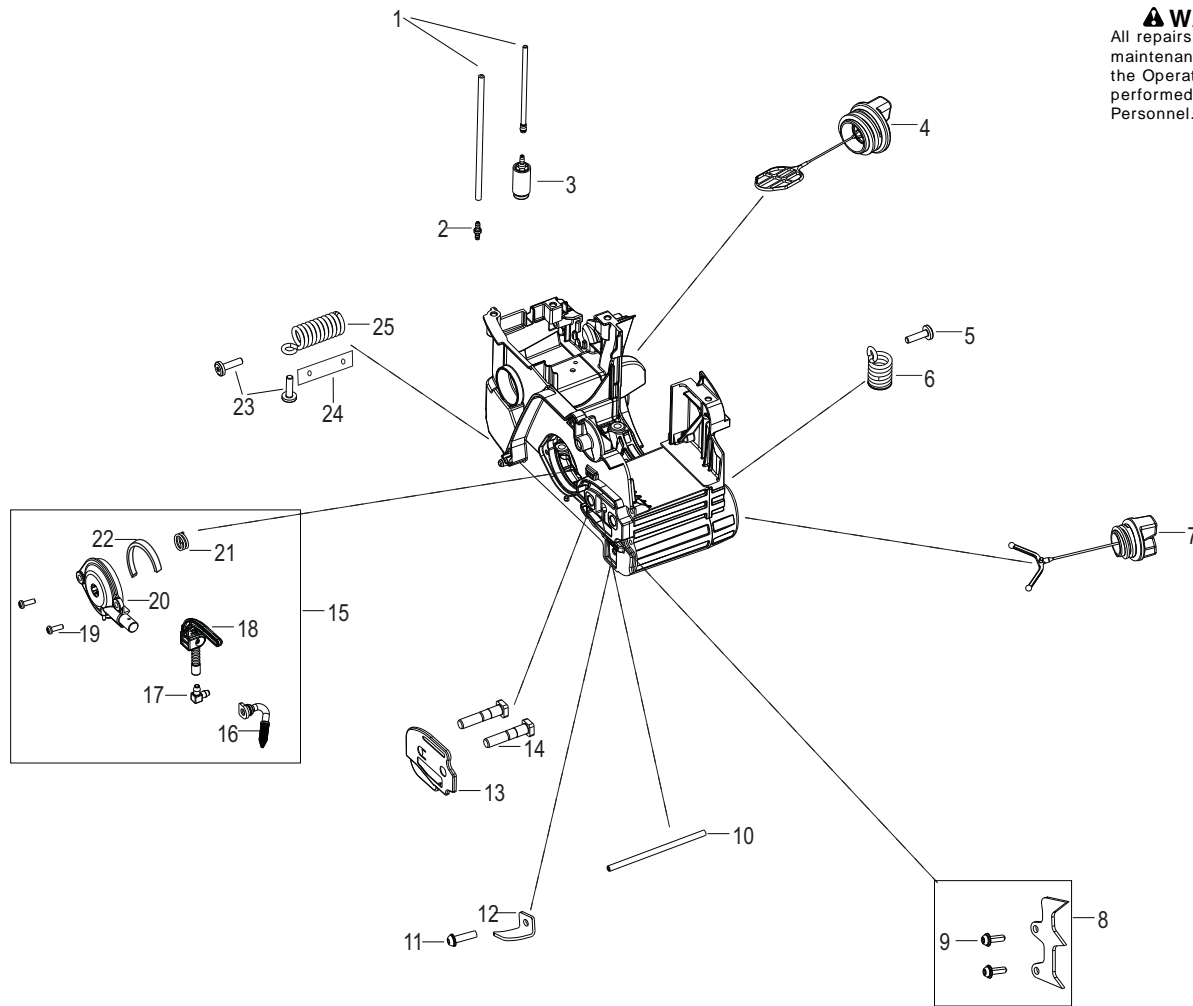

Parts List No. 581469301		<b>Poulan PRO<sup>®</sup></b> PARTS LIST	MODEL PP4818A (U.S.)
Date 9/24/12	NEW		NOTE : Illustration may differ from actual model due to design changes.

**⚠ WARNING**  
All repairs, adjustments and maintenance not described in the Operator's Manual must be performed by Qualified Service Personnel.

Ref.	Part No.	Description	Ref.	Part No.	Description
1.	580727101	Kit - Fuel Line	20.	545165401	Assy. - Oil Pump
2.	530023877	Fitting - Fuel Line	21.	530037820	Gear - Worm
3.	530095646	Assy. - Fuel Pickup	22.	525318401	Oil Pump Dust Seal
4.	577858501	Assy. - Fuel Cap	23.	545210201	Screw
5.	545210201	Screw	24.	578297201	Strap - AV
6.	545169501	Assy. - Front Spring	25.	545178801	Spring
7.	530057236	Assy. - Oil Cap			
8.	530014381	Kit - Spike (Incl. 9)			
9.	530016439	Screw			
10.	545033501	Assy. - Oil Vent			
11.	530016432	Screw			
12.	530029850	Catcher - Chain			
13.	545171701	Bar Plate			
14.	530015877	Bolt - Bar			
15.	576753201	Kit - Oil Pump (16,17,18,19,20,21,22)			
16.	545221301	Assy - Oil Pick Up w/filter			
17.	530049477	Fitting - Oil Line Elbow			
18.	545128801	Block - Oil			
19.	545227101	Screw			

✓ = New Part Number For This IPL

★ = Refer to the Service Reference Indicated for more information. (Located at the END of the IPL)

Parts List No. 581469301		<b>Poulan PRO</b> ® PARTS LIST	MODEL PP4818A (U.S.)
Date 9/24/12	NEW		NOTE : Illustration may differ from actual model due to design changes.