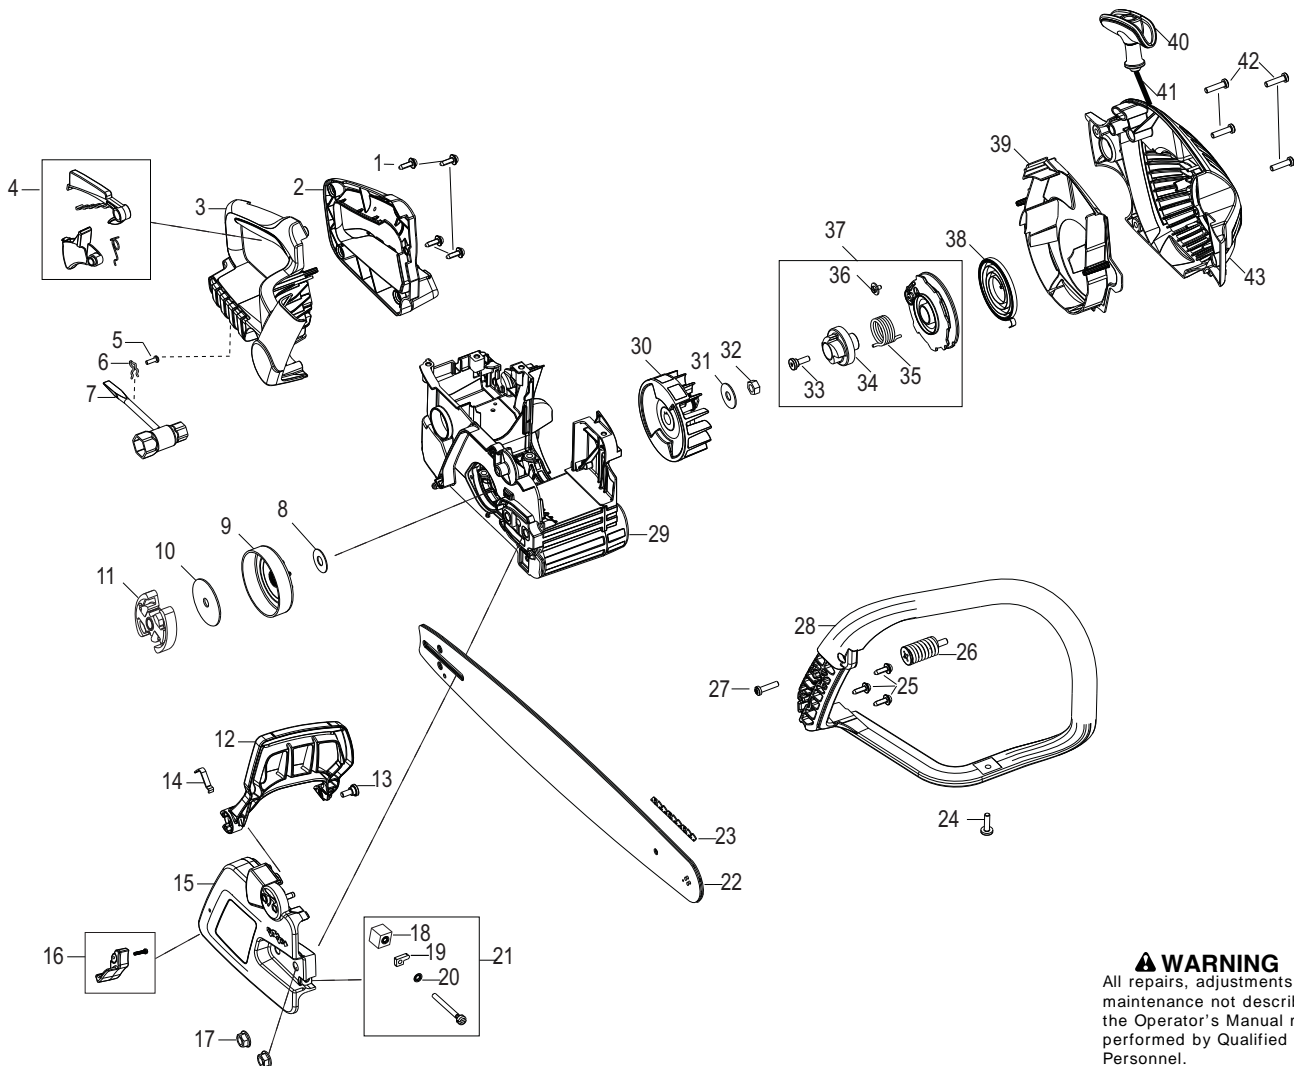

Parts List No. 581469301		<b>Poulan PRO<sup>®</sup></b> PARTS LIST	MODEL PP4818A (U.S.)
Date 9/24/12	NEW		NOTE : Illustration may differ from actual model due to design changes.

**⚠ WARNING**  
All repairs, adjustments and maintenance not described in the Operator's Manual must be performed by Qualified Service Personnel.

Ref.	Part No.	Description	Ref.	Part No.	Description
1.	580727101	Kit - Fuel Line	20.	545165401	Assy. - Oil Pump
2.	530023877	Fitting - Fuel Line	21.	530037820	Gear - Worm
3.	530095646	Assy. - Fuel Pickup	22.	525318401	Oil Pump Dust Seal
4.	577858501	Assy. - Fuel Cap	23.	545210201	Screw
5.	545210201	Screw	24.	578297201	Strap - AV
6.	545169501	Assy. - Front Spring	25.	545178801	Spring
7.	530057236	Assy. - Oil Cap			
8.	530014381	Kit - Spike (Incl. 9)			
9.	530016439	Screw			
10.	545033501	Assy. - Oil Vent			
11.	530016432	Screw			
12.	530029850	Catcher - Chain			
13.	545171701	Bar Plate			
14.	530015877	Bolt - Bar			
15.	576753201	Kit - Oil Pump (16,17,18,19,20,21,22)			
16.	545221301	Assy - Oil Pick Up w/filter			
17.	530049477	Fitting - Oil Line Elbow			
18.	545128801	Block - Oil			
19.	545227101	Screw			

✓ = New Part Number For This IPL

★ = Refer to the Service Reference Indicated for more information. (Located at the END of the IPL)

Parts List No. 581469301		<b>Poulan PRO</b> ® PARTS LIST	MODEL PP4818A (U.S.)
Date 9/24/12	NEW		NOTE : Illustration may differ from actual model due to design changes.

✓ = New Part Number For This IPL

★ = Refer to the Service Reference Indicated for more information.(Located at the END of the IPL)