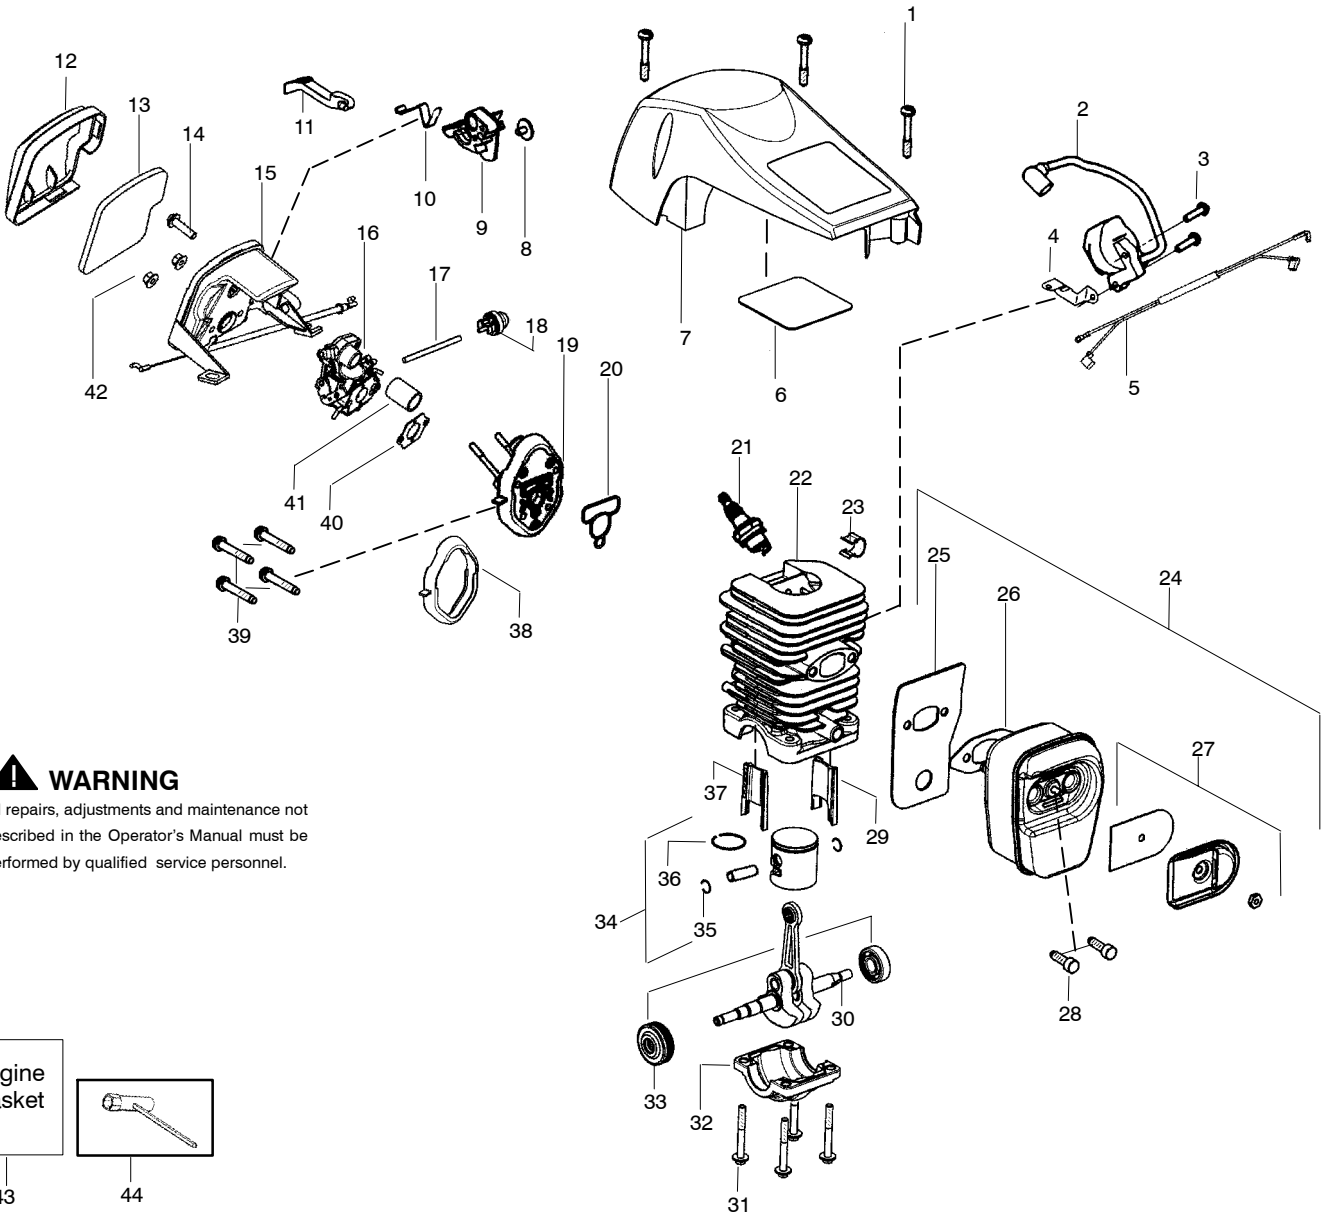

WARNING
All repairs, adjustments and maintenance not described in the Operator's Manual must be performed by qualified service personnel.

Ref.	Part No.	Description	Ref.	Part No.	Description	Ref.	Part No.	Description
1.	530016153	Screw	19.	530071889	Kit-Carb. Adaptor (Incl. # 20,38,41)	36.	530038729	Ring-Piston
2.	530039232	Module-Ignition	20.	530071894	Gasket-cyl. o-ring (kit)	37.	530057886	Insert-Right (gray)Cyl.
3.	530016432	Screw	21.	952030150	Accy-Spark Plug (RCJ-7Y)	38.	530071894	Seal-Adaptor (kit)
4.	530058661	Strap-Ground	22.	530071885	Kit-Cylinder (Incl. 29,37)	39.	530016426	Screw
5.	530057943	Assy-Wire Harness	23.	530058660	Clip-High Tension Lead	40.	530071894	Gasket-Carb. (kit)
6.	530055698	Reflector-Tape	24.	530071887	Backplate-Muffler	41.	530057926	Tube-Intake
7.	530057872	Shield-Cylinder(Incl. 1,6)	25.	530057942	Backplate-Muffler	42.	530016101	Nut-Carb.
8.	530016080	Screw	26.	530071894	Gasket-Muffler (kit)	43.	530071894	Kit-Gasket (Incl. 20,26,38,40)
9.	530057891	Lever-Ignition Switch	27.	530071886	Kit-Spark Arrestor	44.	530031163	Scrench
10.	530057908	Spring-Ignition Switch	28.	530016338	Bolt-Muffler			Not Shown
11.	530059399	Knob-Choke	29.	530057885	Insert-Left (black) Cyl.			
12.	530059001	Cover-Air Filter	30.	530012537	Assy-Crankshaft/Rod Bolt			
13.	530057869	Filter-Air	31.	530016417	Bolt			
14.	530016425	Screw	32.	530057941	Cap-Crankcase			
15.	530150029	Housing-Air Filter w/cable	33.	530056363	Assy-Bearing/Seal			
16.	---	Carburetor	34.	530071882	Kit-Piston (Incl. 35,36)			
	530035590	Zama W26	35.	530015697	Retainer-Piston Pin			
17.	530069247	Kit-Fuel Line (Small)					530165555	Manual-Operator
18.	530047721	Bulb-Purge "snap-in"					530059905-01	Decal-Warning

✓ = NEW PART NUMBER FOR THIS IPL   * = REFER TO THE SERVICE REFERENCE INDICATED FOR MORE INFORMATION. (LOCATED AT END OF IPL)