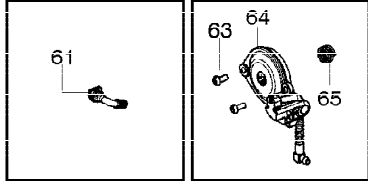

WARNING

All repairs, adjustments and maintenance not described in the Operator's Manual must be performed by qualified service personnel.

Clutch Washer Kit