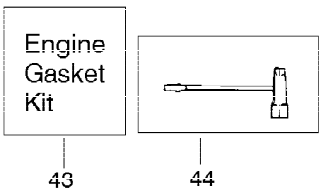

WARNING

All repairs, adjustments and maintenance not described in the Operator's Manual must be performed by qualified service personnel.

Ref #	Part Number	Qty	S/P/F	Description
1	530016153	1	/P	Screw
2	530039232	1		Module-Ignition
3	530016432	1		Screw
4	530058661	1		Strap-Ground
5	530057943	1		Assy-Wire Harness
6	530055698	1		Reflector-Tape
7	530057872	1		Shield-Cylinder (Incl.1,6)
8	530016080	1	/P	Screw
9	530057891	1		Lever-Ignition Switch
10	530057908	1		Spring-Ignition Switch
11	530059399	1		Knob-Choke
12	530059001	1		Cover-Air Filter
13	530057869	1		Filter-Air
14	530016425	1		Screw
15	545046901	1	/P	Housing-Air Filter w/cable
16	545070601	1	/P	Carburetor Zama W26B (Incl. 18)
17	530069247	1	/P	Kit-Fuel Line (Small)
18	530047721	1		Bulb-Purge "snap-in"-in"
19	530071889	1		Kit-Carb. Adaptor (Incl. # 20,38,41)
20	530071894	1		Gasket-cyl. o-ring (kit)
21	952030150	1	/P	Accy-Spark Plug (RCJ-7Y)
22	530071884	1		Kit-Cylinder (Incl. 29,37)
23	530058660	1		Clip-High Tension Lead
24	545006007	1	/P	Kit-Muffler (Incl. 25,26,27,28)
25	530057942	1		Backplate-Muffler
26	530071894	1		Gasket-Muffler (kit)
27	545006056	1		Kit-Spark Arrestor
28	530016338	1		Bolt-Muffler
29	545015301	1	/P	Insert-Left (black) Cyl.
30	530150392	1		Assy-Crankshaft/Rod
31	530016417	1		Bolt
32	530057941	1		Cap-Crank
33	530056363	1		Assy-Bearing/Seal
34	530071883	1		Kit-Piston (Incl. 35,36)
35	530015697	1		Retainer-Piston Pin
36	530038729	1		Ring-Piston
37	545015401	1	/P	Insert-Right (gray) Cyl.
38	530071894	1		Seal-Adaptor (kit)
39	530016426	1	/P	Screw
40	530071894	1		Gasket-Carb. (kit)
41	530057926	1		Tube-Intake
42	530016101	1		Nut-Carb.
43	530071894	1		Kit-Gasket (Incl. 20,26,38,40)
44	530031135	1	/P	Scrench
	545137248	1		Manual-Operator Not Shown
	530059905	1		Decal-Warning Not Shown