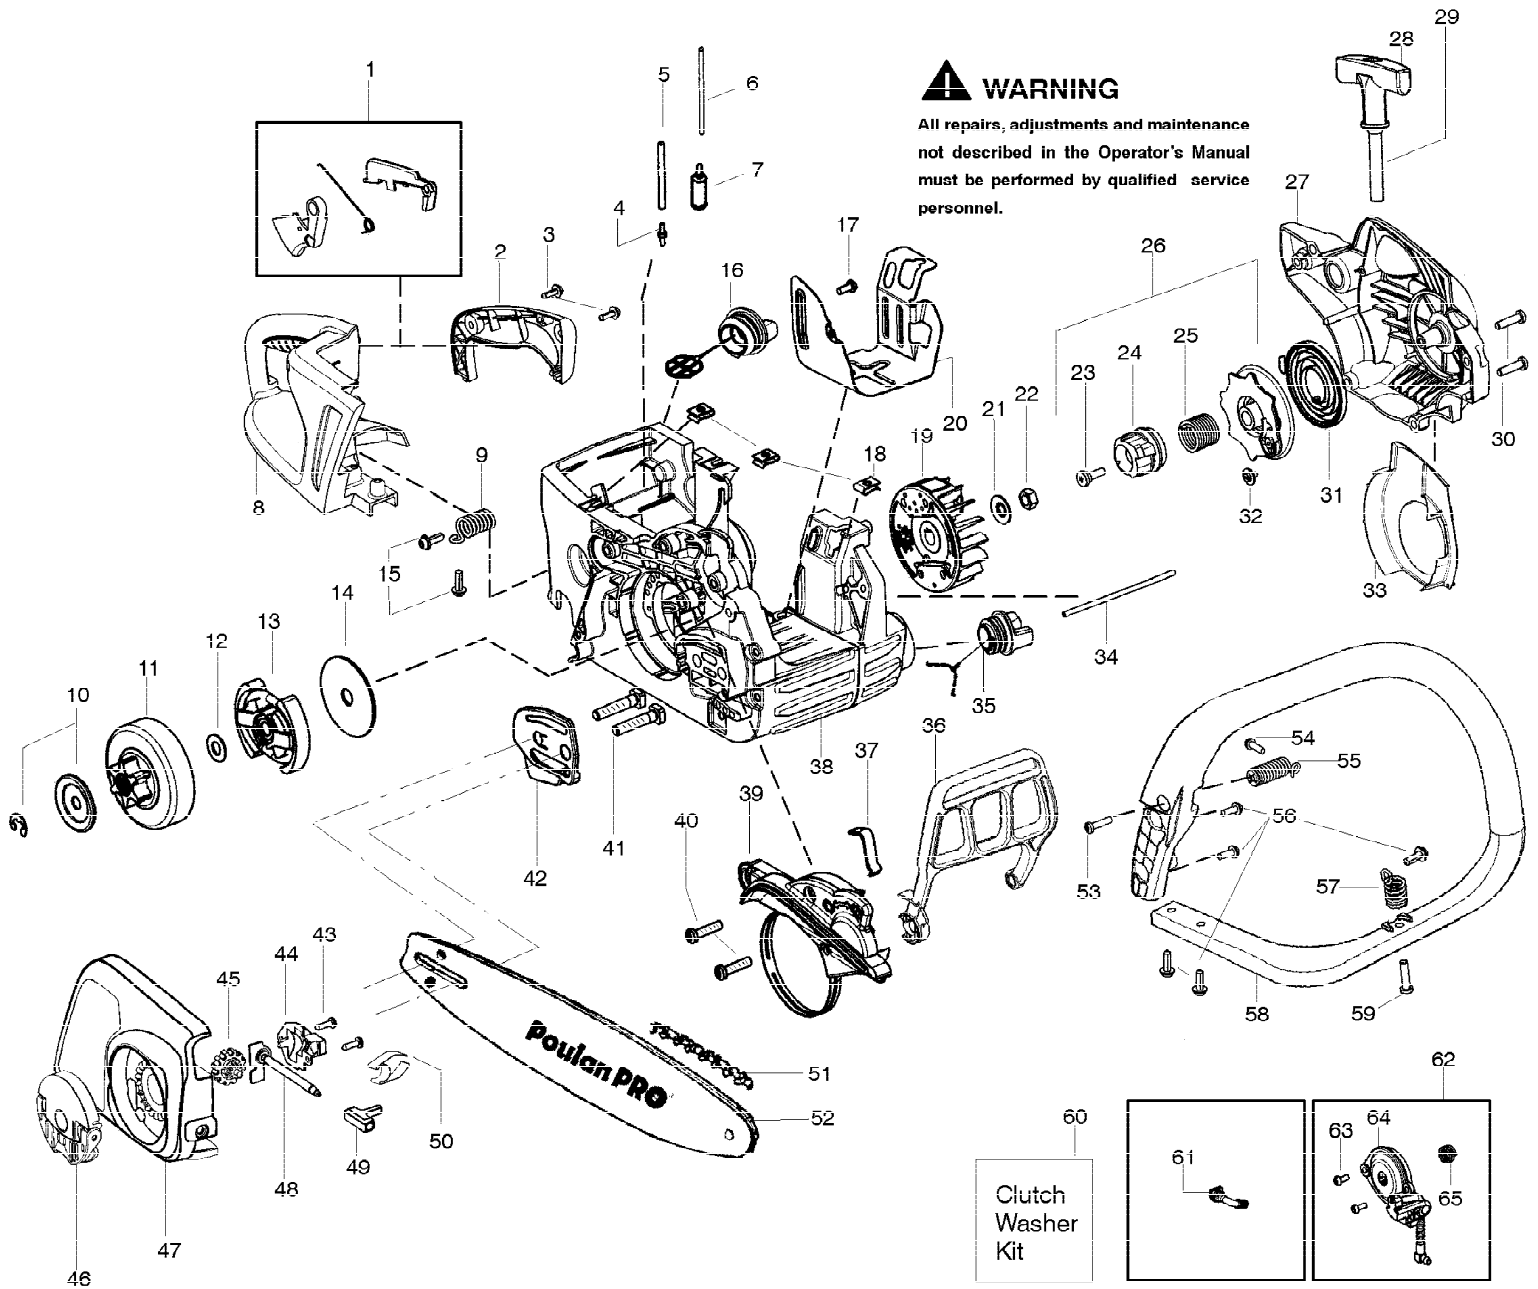

WARNING

All repairs, adjustments and maintenance not described in the Operator's Manual must be performed by qualified service personnel.

Ref #	Part Number	Qty	S/P/F	Description
1	530016153	1	/P	Screw
2	530039232	1		Module-Ignition
3	530016432	1		Screw
4	530058661	1		Strap-Ground
5	530057943	1		Assy-Wire Harness
6	530055698	1		Reflector-Tape
7	530057872	1		Shield-Cylinder (Incl.1,6)
8	530016080	1	/P	Screw
9	530057891	1		Lever-Ignition Switch
10	530057908	1		Spring-Ignition Switch
11	530059399	1		Knob-Choke
12	530059001	1		Cover-Air Filter
13	530057869	1		Filter-Air
14	530016425	1		Screw
15	545046901	1	/P	Housing-Air Filter w/cable
16	545070601	1	/P	Carburetor Zama W26B (Incl. 18)
17	530069247	1	/P	Kit-Fuel Line (Small)
18	530047721	1		Bulb-Purge "snap-in"-in"
19	530071889	1		Kit-Carb. Adaptor (Incl. # 20,38,41)
20	530071894	1		Gasket-cyl. o-ring (kit)
21	952030150	1	/P	Accy-Spark Plug (RCJ-7Y)
22	530071884	1		Kit-Cylinder (Incl. 29,37)
23	530058660	1		Clip-High Tension Lead
24	545006007	1	/P	Kit-Muffler (Incl. 25,26,27,28)
25	530057942	1		Backplate-Muffler
26	530071894	1		Gasket-Muffler (kit)
27	545006056	1		Kit-Spark Arrestor
28	530016338	1		Bolt-Muffler
29	545015301	1	/P	Insert-Left (black) Cyl.
30	530150392	1		Assy-Crankshaft/Rod
31	530016417	1		Bolt
32	530057941	1		Cap-Crank
33	530056363	1		Assy-Bearing/Seal
34	530071883	1		Kit-Piston (Incl. 35,36)
35	530015697	1		Retainer-Piston Pin
36	530038729	1		Ring-Piston
37	545015401	1	/P	Insert-Right (gray) Cyl.
38	530071894	1		Seal-Adaptor (kit)
39	530016426	1	/P	Screw
40	530071894	1		Gasket-Carb. (kit)
41	530057926	1		Tube-Intake
42	530016101	1		Nut-Carb.
43	530071894	1		Kit-Gasket (Incl. 20,26,38,40)
44	530031135	1	/P	Scrench
	545137248	1		Manual-Operator Not Shown
	530059905	1		Decal-Warning Not Shown