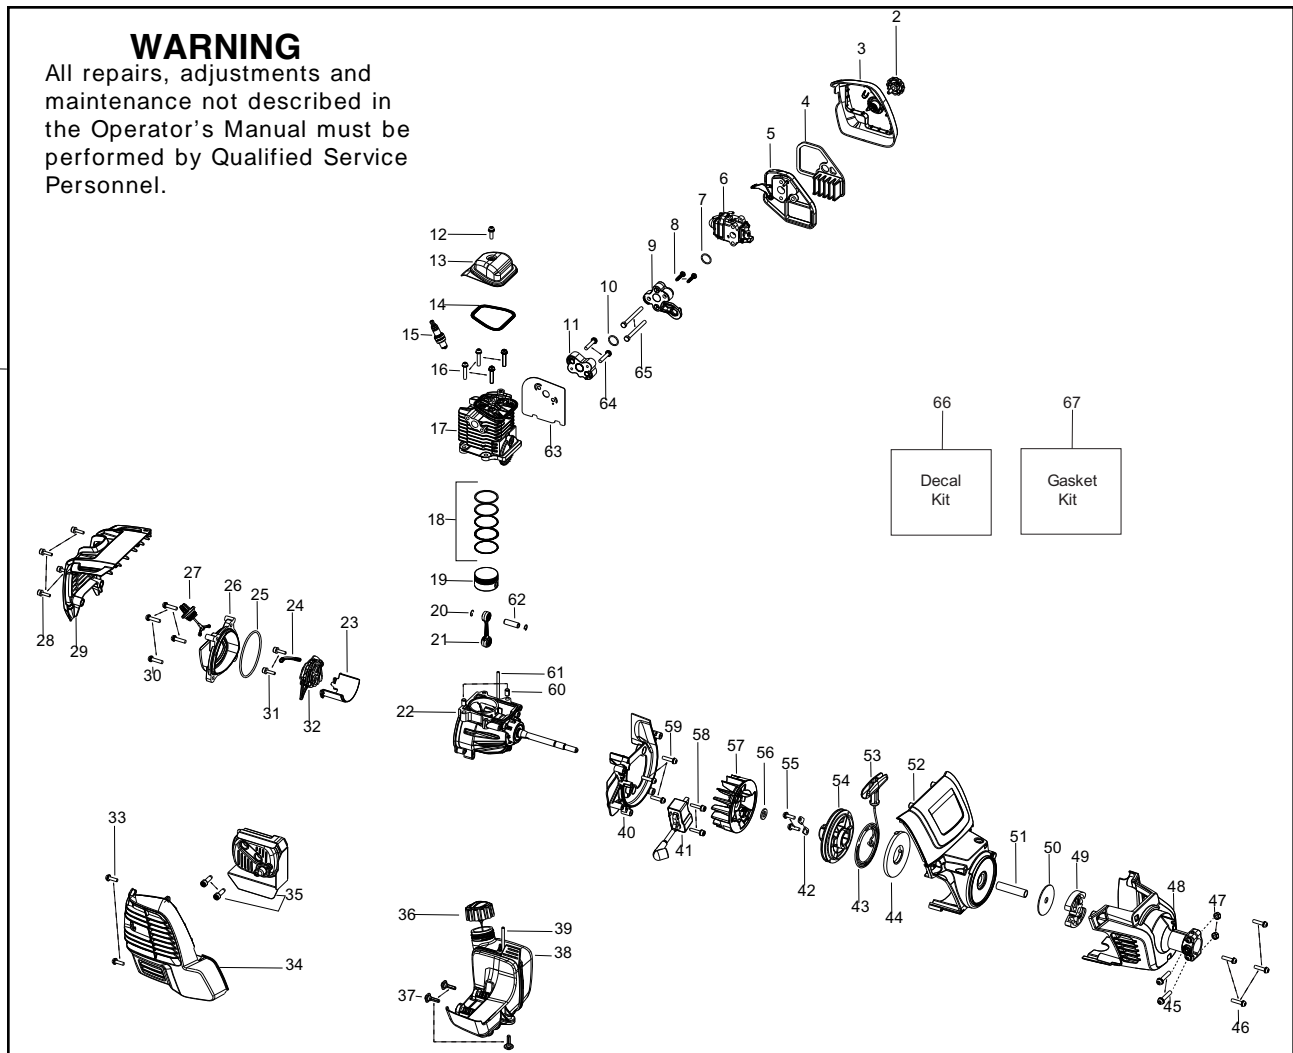

<b>Parts List No.</b> 115486327		<h1>Poulan PRO</h1> PARTS LIST	<b>MODEL</b> PP428C
<b>Date</b> 2/27/12	<b>NEW</b>		<b>Page:</b> 2

**NOTE :** Illustration may differ from actual model due to design changes.

☑ = New Part Number For This IPL

★ = Refer to the Service Reference Indicated for more information. (Located at the END of the IPL)