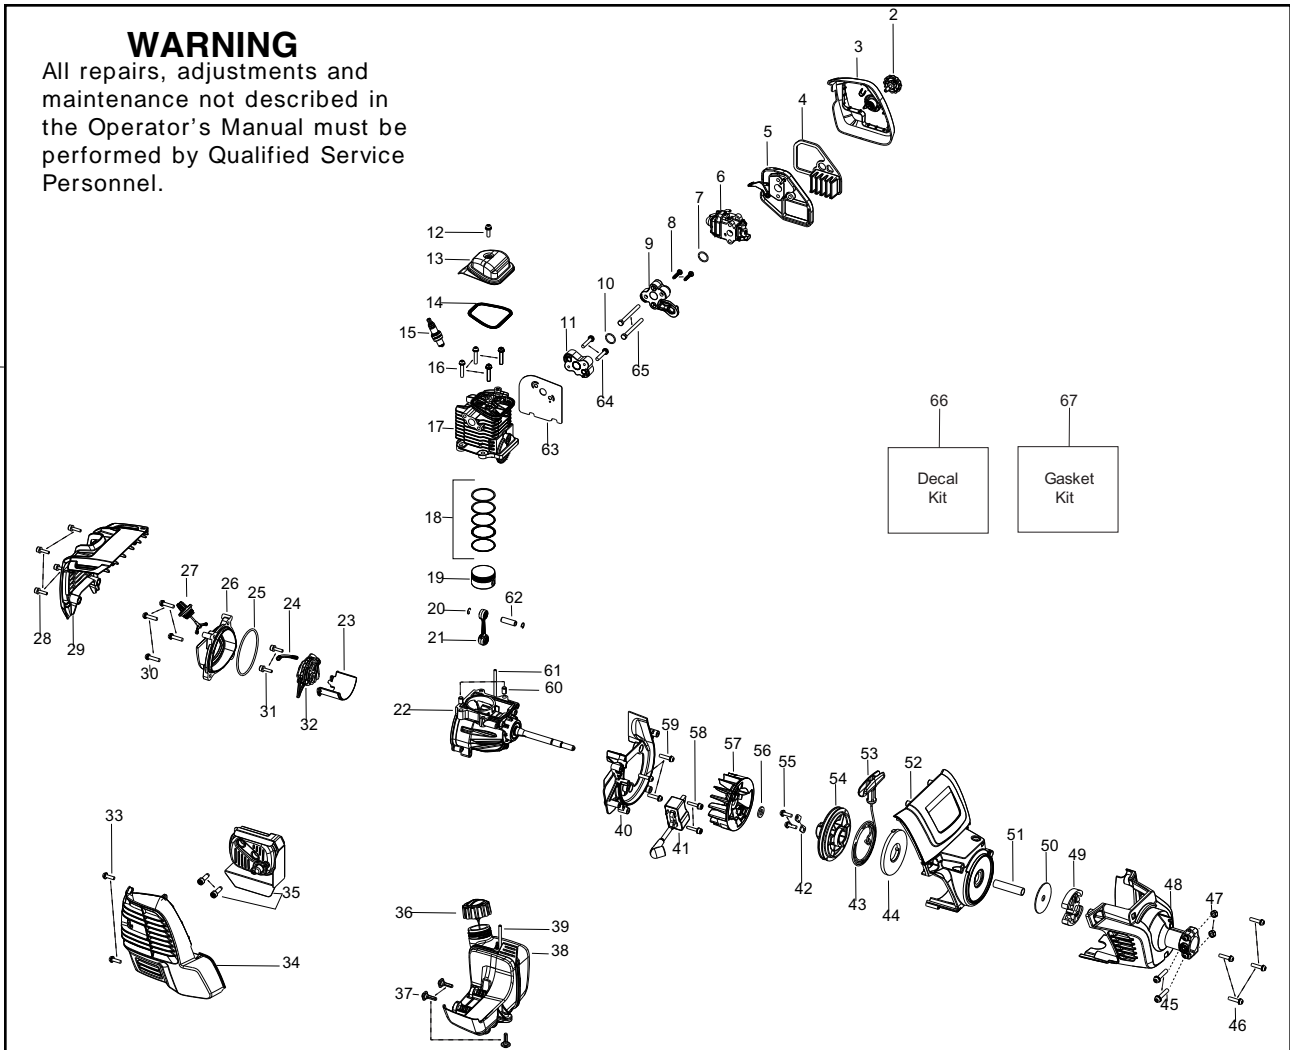

Ref.	Part No.	Description	Ref.	Part No.	Description	Ref.	Part No.	Description
1.	579629601	Assy - Short Block	25.	545232601	Seal - Rear Plug	48.	576817101	Assy. - Clutch Cover (Incl. 45, 47)
2.	576375001	Assy - Airbox Knob	26.	579155101	Plug - Rear	49.	530055122	Assy. - Clutch
3.	579629301	Kit - Airbox Cover (Incl. 2)	27.	576014001	Oil Cap w/retainer	50.	530094189	Washer - Clutch
4.	530016464	Insert - Airbox (Incl. filter)	28.	574765101	Screw m4x1.41	51.	530059758	Spacer - Flywheel
5.	579629201	Kit - Airbox Base (Incl. 4)	29.	579629501	Kit - Rear Shroud (Incl. 28)	52.	545230101	Assy. - Fan Housing (Incl. 42,43,44,53,54,55)
6.	578982101	Carburetor w/bulb	30.	575962701	Screw m5-0.8x20mm	53.	574781701	Handle - Starter
7.	578951901	O-Ring 1.5x14.5mm	31.	575962601	Screw m4-0.7x16mm	54.	545052601	Pulley
8.	530015814	Screw	32.	579629101	Kit - Breather Assy. (Incl. 23,24,31)	55.	530015775	Screw 8-16x.593
9.	579650601	Kit - Carb. Adaptor (Incl. 8, 65)	33.	530015775	Screw 8-16x.593	56.	530016463	Washer - Clutch
10.	578951901	O-Ring 1.5x14.5mm	34.	576356901	Cover - Muffler	57.	575881601	Assy. - Flywheel
11.	579650501	Kit - Carb./Cyl. Adaptor (Incl. 64)	35.	579628701	Kit - Muffler (Incl. bolts)	58.	575953201	Assy. - Fuel Cap w/ret.
12.	575962401	Screw w/copper washer	36.	575264601	Assy. - Fuel Tank (Incl. 61)	59.	575962701	Screw m5-0.8x20mm
13.	574831601	Cover - Rocker	37.	576356301	Retainer - Fuel tank	60.	545232801	Pin - Alignment
14.	577821801	Seal - Rocker Cover	38.	545236101	Assy. - Fuel Tank (Incl. 36)	61.	575533102	Hose - Breather
15.	545236001	Spark Plug	39.	579628901	Kit - Fuel Line (Incl. 61)	62.	530032159	Pin - Piston
16.	575953101	Screw m5-0.8 x 25mm	40.	545233101	Scroll	63.	545237501	Gasket - Air Dam
17.	579628601	Kit - Cylinder	41.	545230501	Module - Ignition	64.	575953101	Screw m5-0.8x25mm
18.	579629001	Kit - Piston Ring	42.	530027523	Retainer	65.	579073201	Bolt - Carb. Adaptor
19.	545231201	Piston - Plated	43.	575670601	Assy. - Starter Rope (Incl. 53)	66.	579664601	Kit - Decal
20.	530015162	Retainer - Piston Pin	44.	545054901	Spring - Starter	67.	579628801	Kit - Gasket
21.	578018602	Assy. - Connecting Rod	45.	575953101	Screw m5-0.8x25mm			
22.	579629401	Kit - Crankcase	46.	575962701	Screw m5-0.8x20mm			
23.	578894901	Baffle - Crankcase	47.	576467901	Nut - Lock m5			
24.	577887301	Hose - Molded Breather						

✓ = New Part Number For This IPL

★ = Refer to the Service Reference Indicated for more information.(Located at the END of the IPL)