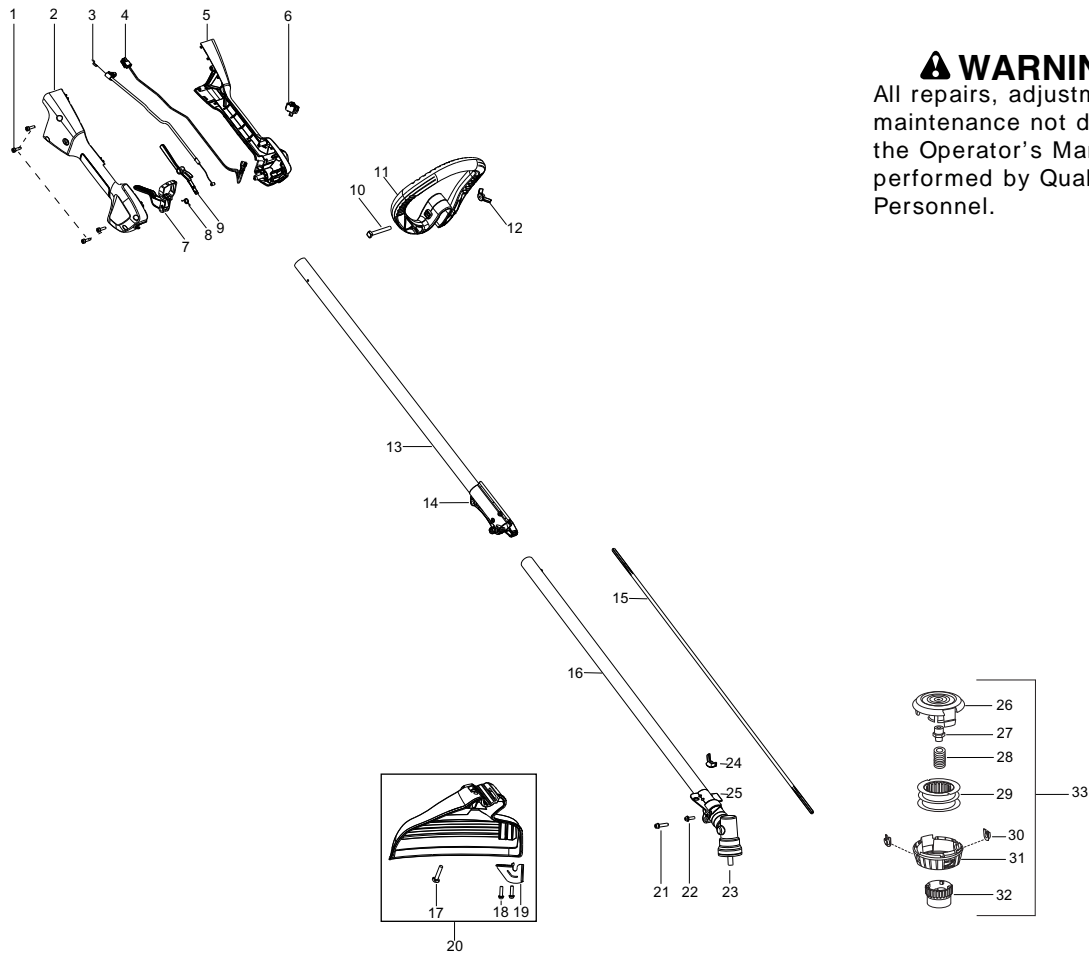

Parts List No. 115486227		<h1>Poulan PRO</h1> PARTS LIST	MODEL PP428S
Date 2/27/12	NEW		NOTE : Illustration may differ from actual model due to design changes.

⚠ WARNING

All repairs, adjustments and maintenance not described in the Operator's Manual must be performed by Qualified Service Personnel.

Ref.	Part No.	Description	Ref.	Part No.	Description
1.	530016449	Screw	28.	537338801	Spring
2.	575506201	Throttle Housing - RH	29.	952711631	Accy. - TNG7 Yellow Spool w/line
3.	578928701	Assy. - Throttle Cable	30.	505496401	Eyelet
4.	575784101	Assy. - Wire Harness	31.	505506201	Cover
5.	575506301	Throttle Housing - LH	32.	537419601	Knob
6.	545067901	Switch	33.	952701718	Accy. - Cutting Head (TNG 7) (Incl. 26,27,28,29,30,31,32)
7.	576632201	Trigger (yellow)			
8.	575671501	Spring - Trigger			
9.	576632401	Lockout (yellow)			
10.	530015786	Bolt (1/4-20 x 2") (square head)			
11.	530057546	Handle - Assist			
12.	530016152	Wing-nut (plastic)			
13.	577972201	Assy. - Upper Driveshaft (incl. 14)			
14.	545213801	Assy. - Coupler/knob			
15.	574316002	Flex shaft - lower			
16.	578297101	Assy. - Lower Driveshaft (Incl. 15)			
17.	530015820	Bolt (1/4-20 x 1-1/4") (square head)			
18.	530015814	Screw			
19.	530052286	Line Limiter Blade			
20.	579664501	Kit - Shield (Incl. 17, 18, 19, 24)			
21.	530016014	Screw (12-24 x .960")			
22.	530015775	Screw (8-16 x .593")			
23.	530096099	Assy. - Gearbox			
24.	530016152	Wing-nut (plastic)			
25.	545150701	Bracket - Shield			
26.	537419302	Housing			
27.	537419801	Adapter			
				Not Shown	
				115434126	Manual - Operators