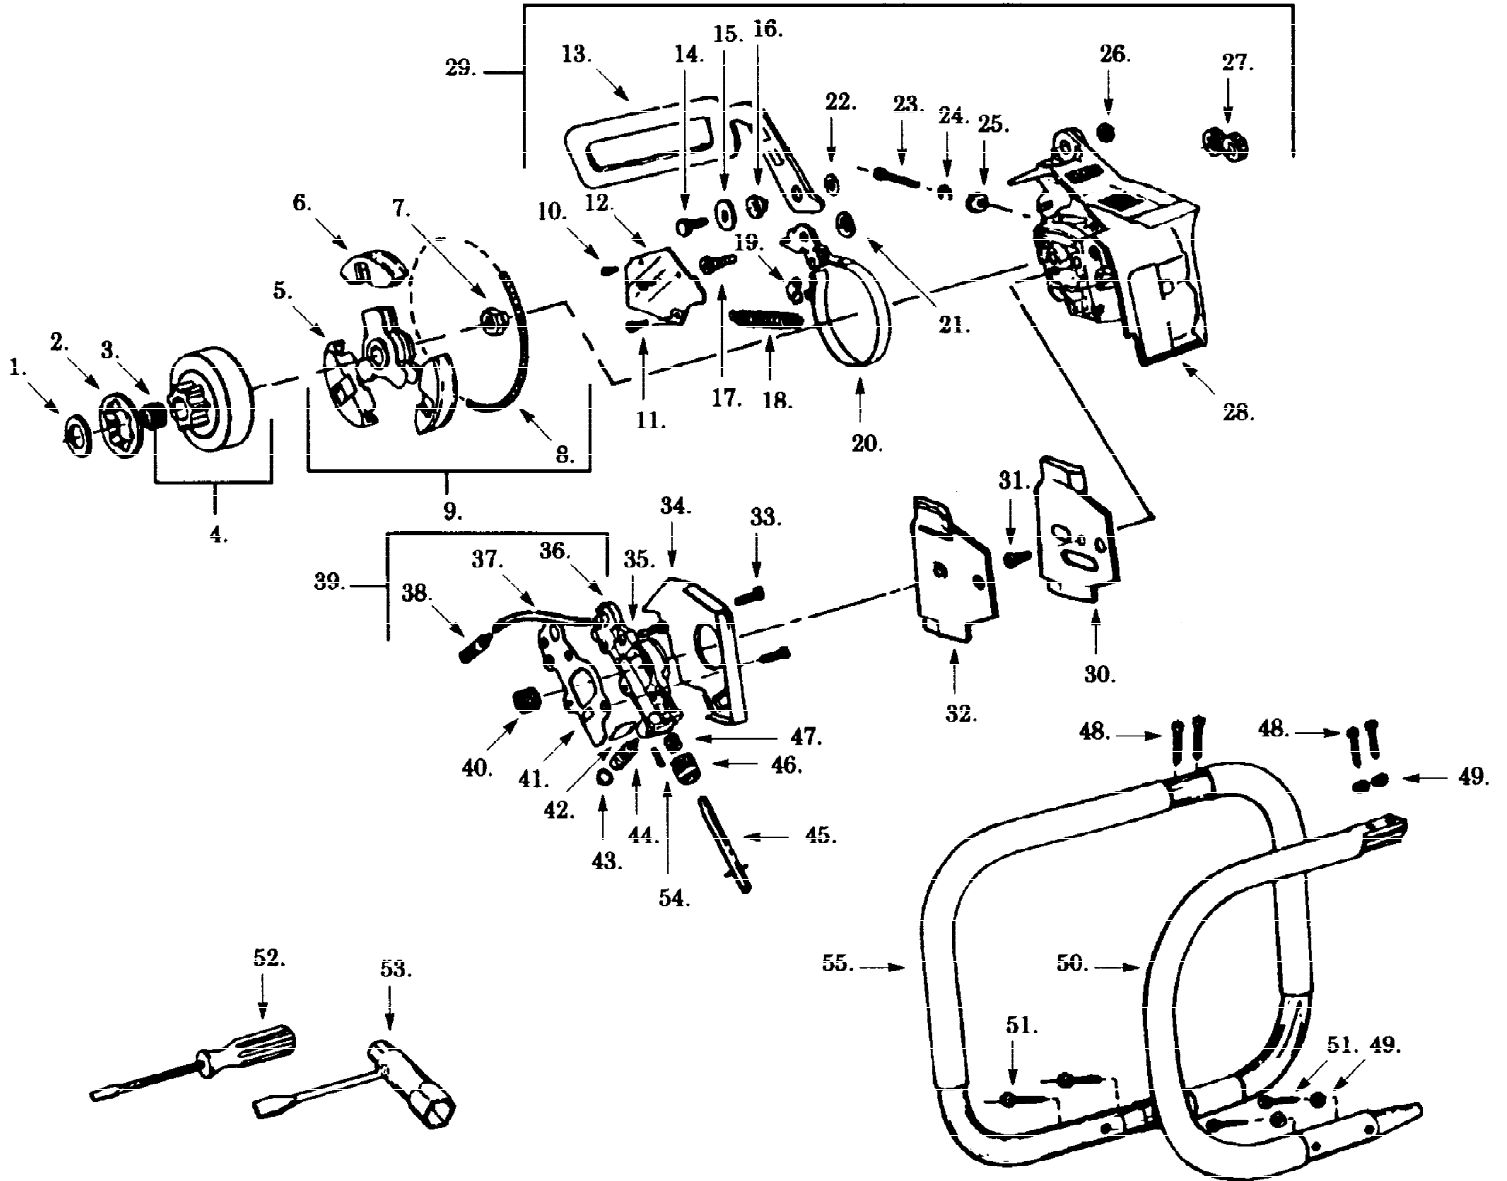

Ref #	Part Number	Qty	Description
1	507430848		Thrust Washer
2	952004746		Rim Sprocket (3/8 7 tooth)
3	530032049		Bearing
4	507475081		Clutch Drum (Incl. 3)
5	507433102		Clutch Shoe
6	507433133		Clutch Driver
7	507430800		Nut
8	507431200		Clutch Spring
9	507475976		Clutch Ass'y. (Incl. 5,6 & 8)
10	507431675		Screw
11	507431673		Screw
12	507476582		Cover
13	5074764868		Kickback Guard Assy.
14	507431697		Screw
15	507430930		Washer
16	507433529		Bushing
17	507431036		Shoulder Bolt
18	507433185		Spring
19	507431038		Locking Plate
20	507476284		Band Ass'y.
21	507430878		Washer
22	507433532		Washer
23	507432613		Screw
24	507431636		Retaining Ring
25	507425672		Pin
26	507431698		Nut
27	507433036		Strut Nut
28	5074762741		Clutch Cover & Tension
29	5074764711		Chain Brake Ass'y. (Incl. 10-27)
30	507433109		Guide Plate-Outer
31	507429266		Terminal Screw
32	507432686		Guide Plate-Inner
33	507431642		Screw
34	507431596		Dirt Shield
35	507431669		Screw
36	507476534		Oil Pump Ass'y.
37	507430227		Hose
38	507474959		Oil Pickup Ass'y.
39	507476535		Oil Pump Ass'y. (Incl. 36-38)
40	507430231		Wire Worm
41	507430228		Gasket
42	507430229		Seal
43	507431359		O-Ring
44	507430385		Adjusting Screw
45	507474932		Plunger Ass'y.
46	507430880		Gear
47	507431221		Plunger Spring
48	507433184		Screw
49	507431706		Washer
50	507476200		Front Handle Kit
51	507431687		Screw
52	507431247		Screwdriver
53	507474945		Combination T Wrench