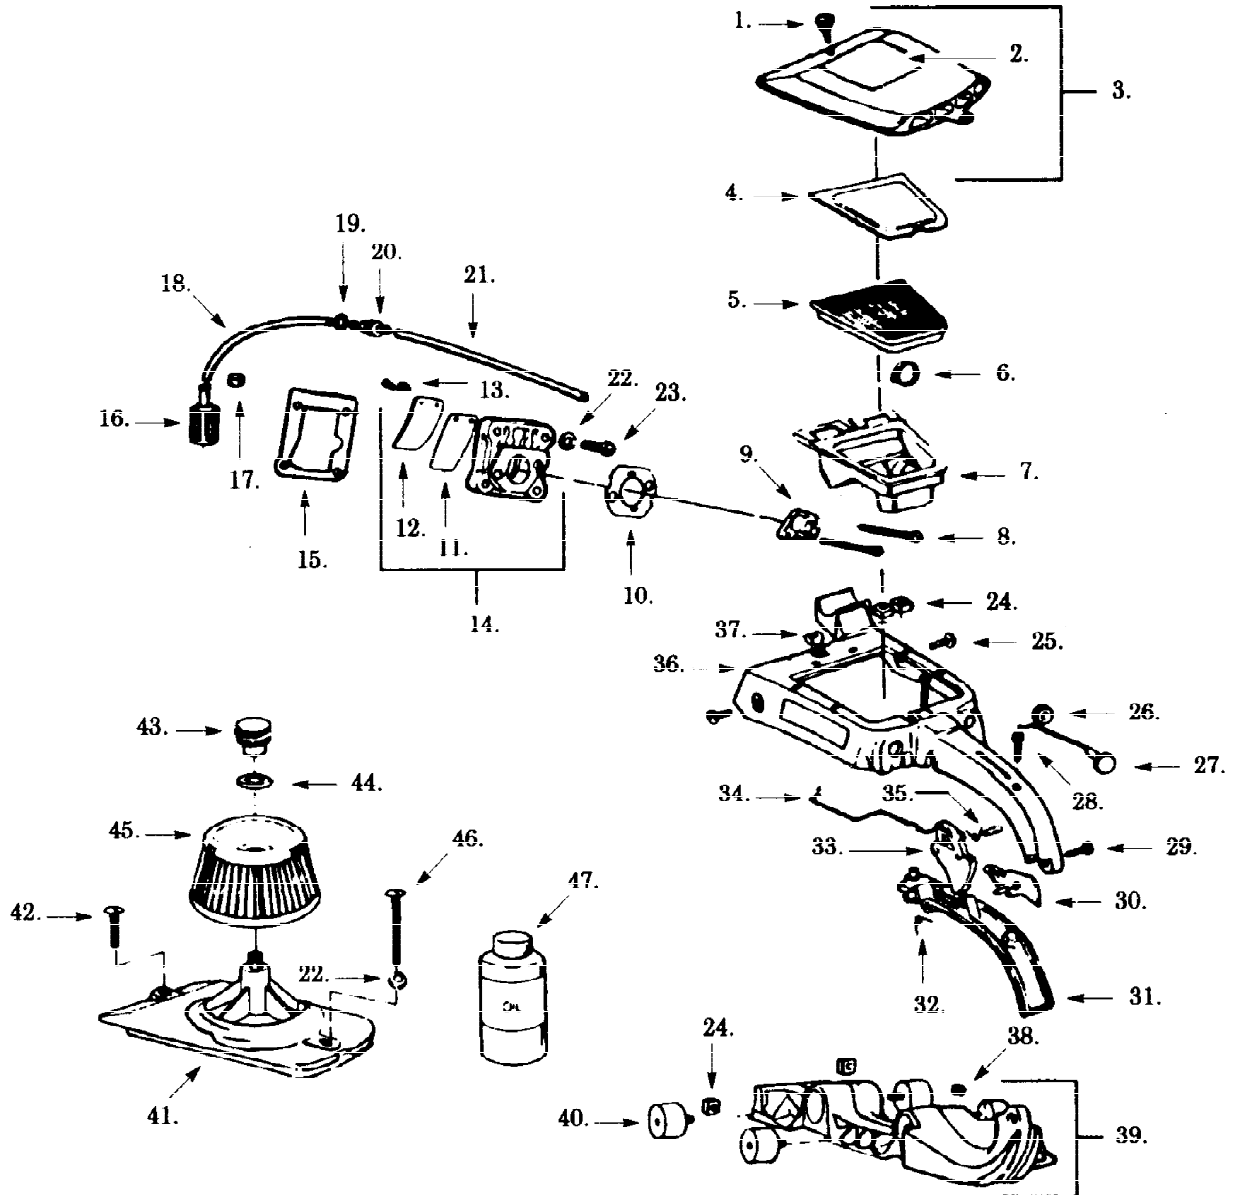

Ref #	Part Number	Qty	Description
1	507432817		Top Cover Knob
2	5074337248		Top Cover Decal (not a serviceable part) (not a serviceable part)
3	50747629618		Top Cover Ass'y. Complete (Incl.1&2)
4	507475289		Air Filter (F)
5	507433321		Air Filter (H)
6	507432100		Clamp
7	507432734		Air Box Boot
8	507431657		Screw
9	507432911		Blow Back Tube
10	507432843		Gasket
11	507433023		Reed Valve
12	507432192		Reed Back Plate
13	507432523		Reed Screw
14	507476215		Reed Valve Ass'y. (Incl. 11-13)
15	507430191		Gasket
16	507476465		Fuel Filter Ass'y.
17	501606801		Speed Clip
18	507431534		Fuel Hose
19	507431271		Washer
20	507431268		Connector
21	507431537		Fuel Hose
22	507431688		Washer
23	507431653		Screw
24	507431655		Nut
25	507432634		Screw
26	507429650		Grommet
27	50743020219		Choke Knob & Wire Ass'y.
28	507431705		Screw
29	507430887		Screw
30	507430840		Throttle
31	507476502		Lower Grip Ass'y.
32	507431092		Spring
33	5074303271		Throttle Trigger
34	507430830		Throttle Link
35	507430399		Throttle Pin
36	5074311748		Top Frame
37	507430203		Nut
38	507431645		Nut
39	507476512		Bottom Frame & Nut Ass'y. (Incl.38)
40	507430197		Isolator
41	507476463		Filter Base Ass'y.
42	507433468		Screw
43	507433470		Knob
44	507433576		Washer
45	507476468		Filter Element
46	507433469		Screw
47	507433471		Oil