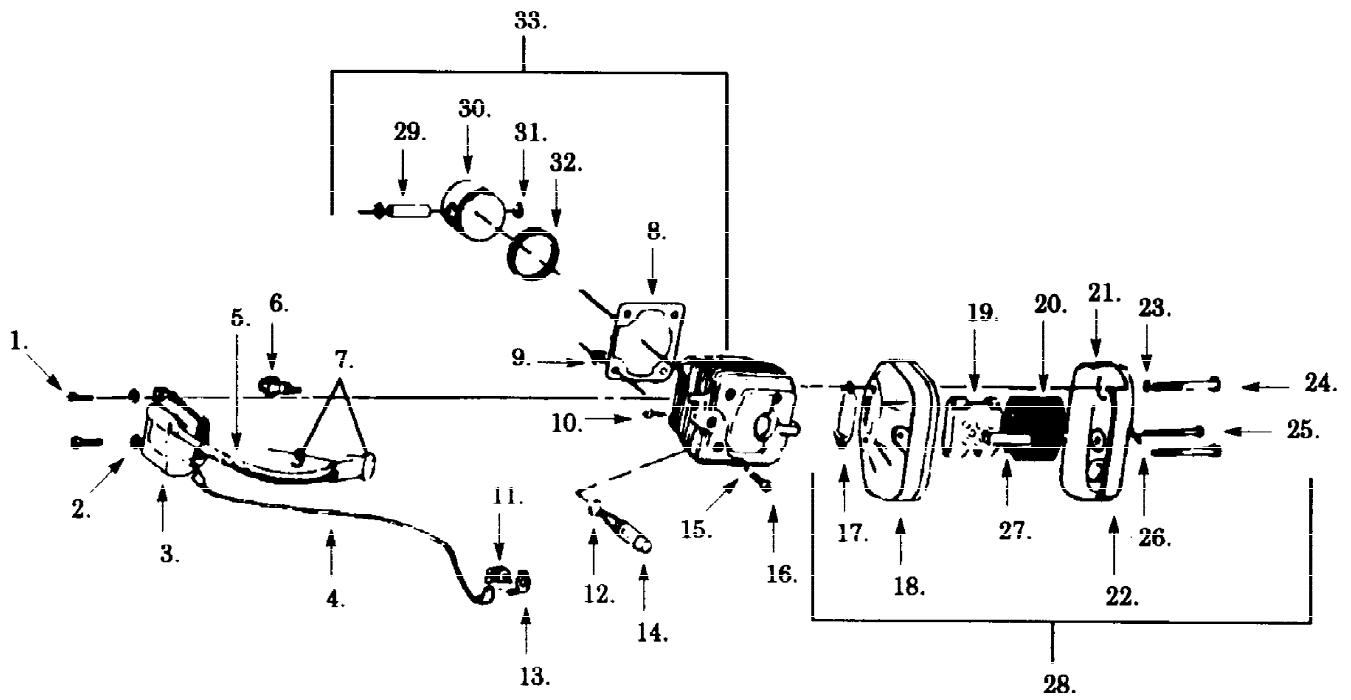

Ref #	Part Number	Qty	Description
1	507431705		Screw
2	507431640		Washer
3	507476339		Module & Switch Wire Ass'y.
4	507433248		Switch Wire
5	507430694		Sleeve
6	507433562		Spark Plug
7	507476096		Spark Plug Boot & Clip
8	507433473		Cylinder Base Gasket
9	507431655		Nut
10	507429928		Screw
11	507475623		Grounding Switch
12	507432302		Washer
13	530024858		Switch Plate
14	507475356		Decompression Valve
15	507431706		Washer
16	507431691		Screw
17	507430684		Muffler Gasket
18	5074759848		Muffler Body
19	507433096		Muffler Channel
20	507433104		Muffler Screen
21	5074764298		Muffler Cover Ass'y.
22	5074761068		Heat Shield Ass'y.
23	507431686		Lockwasher
24	507430992		Screw
25	507430993		Screw
26	507431683		Lockwasher
27	507430835		Spacer
28	5074760748		Muffler Ass'y. (Incl. 17-27)
29	507433475		Wrist Pin
30	507476558		Piston & Rings
31	507433476		Retainer
32	507476508		Piston Ring Set
33	507476507		Cylinder & Piston Kit