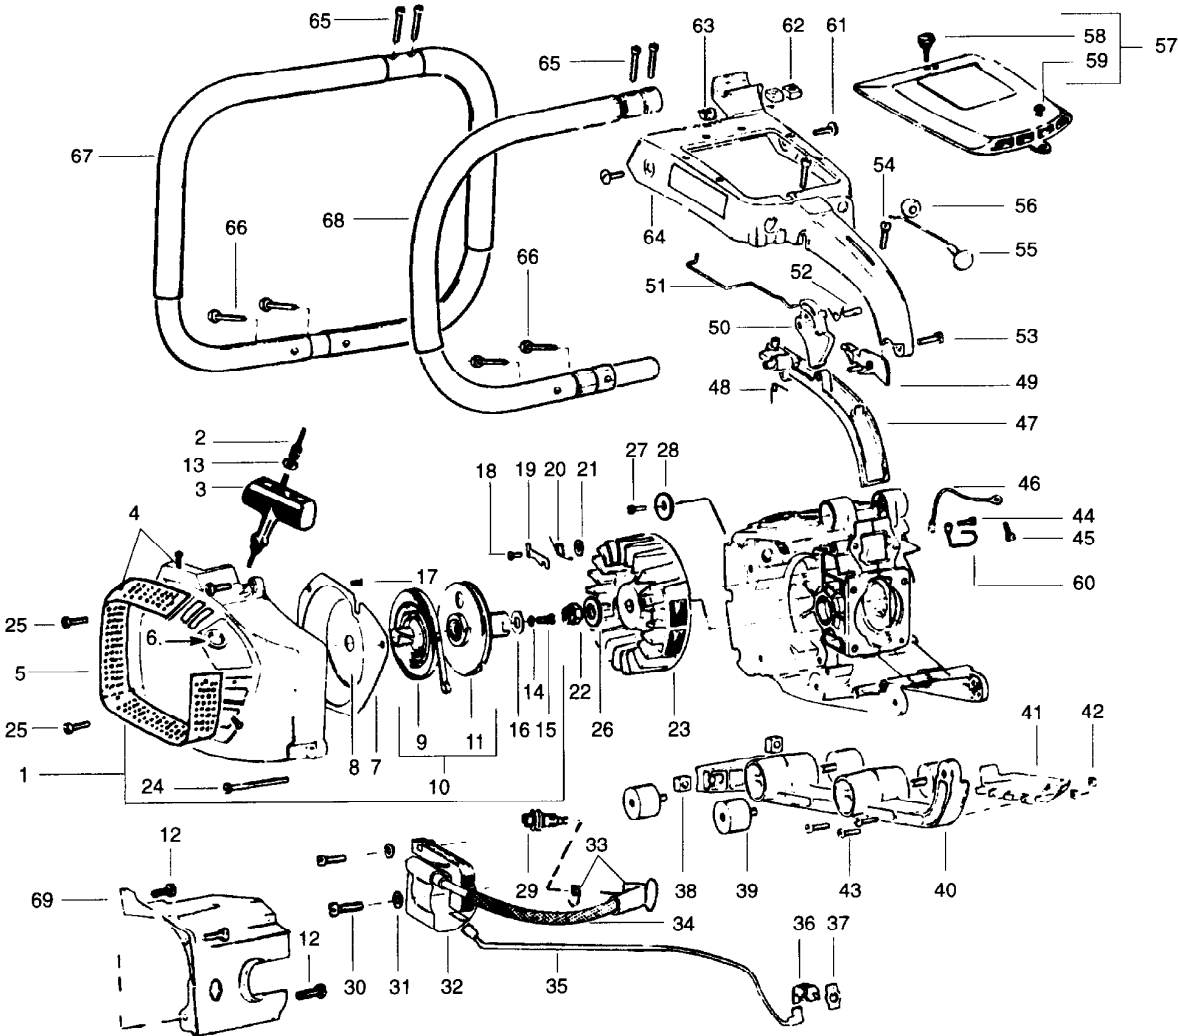

Ref #	Part Number	Qty	Description
1	507475976		Clutch Ass'y. (incl. 2-4)
2	507433133		Clutch Driver
3	507433102		Clutch Shoe
4	507431200		Clutch Spring
5	507430800		Nut
6	507433036		Strut Nut
7	507475081		Clutch Drum & Bearing
8	530032049		Bearing
9	952004746		Rim Segment 3/8 7T
9	507429957		Rim Segment 404 7T
10	507430848		Thrust Washer
11	5074765721		Brake Ass'y. (Incl. 13-31)
12	5074762761		Clutch Cover & Tensioner
13	507425672		Pin
14	507431636		Retaining Ring
15	507432613		Screw
16	507433109		Outer Guide Plate
17	507429266		Terminal Screw
18	507433185		Spring
19	507476284		Cam/Band Ass'y.
20	507431038		Locking Plate
21	50747648618		Kickback Guard Ass'y.
22	507476583		Cover Ass'y.
23	507431036		Bolt
24	507431716		Screw
25	507430930		Washer
26	507433529		Bushing
27	507433532		Washer
28	507430878		Washer
29	507431675		Screw
30	507431673		Screw
31	530015515		Nut
32	507432686		Inner Guide Plate
33	507476072		Bucking Spur (Incl.screws, washers, 2 spurs) Northeast Style
33	507476079		Bucking Spur (Incl.screws, washers, 2 spurs) Smaller Style
34	507433712		Side Decal
35	507430197		Shock Absorber
36	507431642		Screw
37	507433538		Dirt Shield
38	507431669		Screw
39	507433539		Gasket
40	507430231		Wire Worm
41	507428746		Seal
42	507476505		Oil Pump Ass'y. w/ Manual Override (Incl. 43, 44, 46,47,49-52)
43	507430640		Inlet Tube
44	507476504		Oil Pump Body
45	507431221		Plunger Spring
46	507430880		Oil Pump Gear
47	507474932		Plunger Ass'y.
48	507431699		Roll Pin
49	507433242		Adj. Screw
50	507431359		O-Ring
51	507430229		Oil Pump Seal
52	507475499		Oil Pump Ass'y. (Incl. 54-58)
53	507432317		Sleeve
54	507432303		Nut
55	507476369		Manual Oil Pump
56	501606801		Speed Clip
57	507432296		Oil Hose