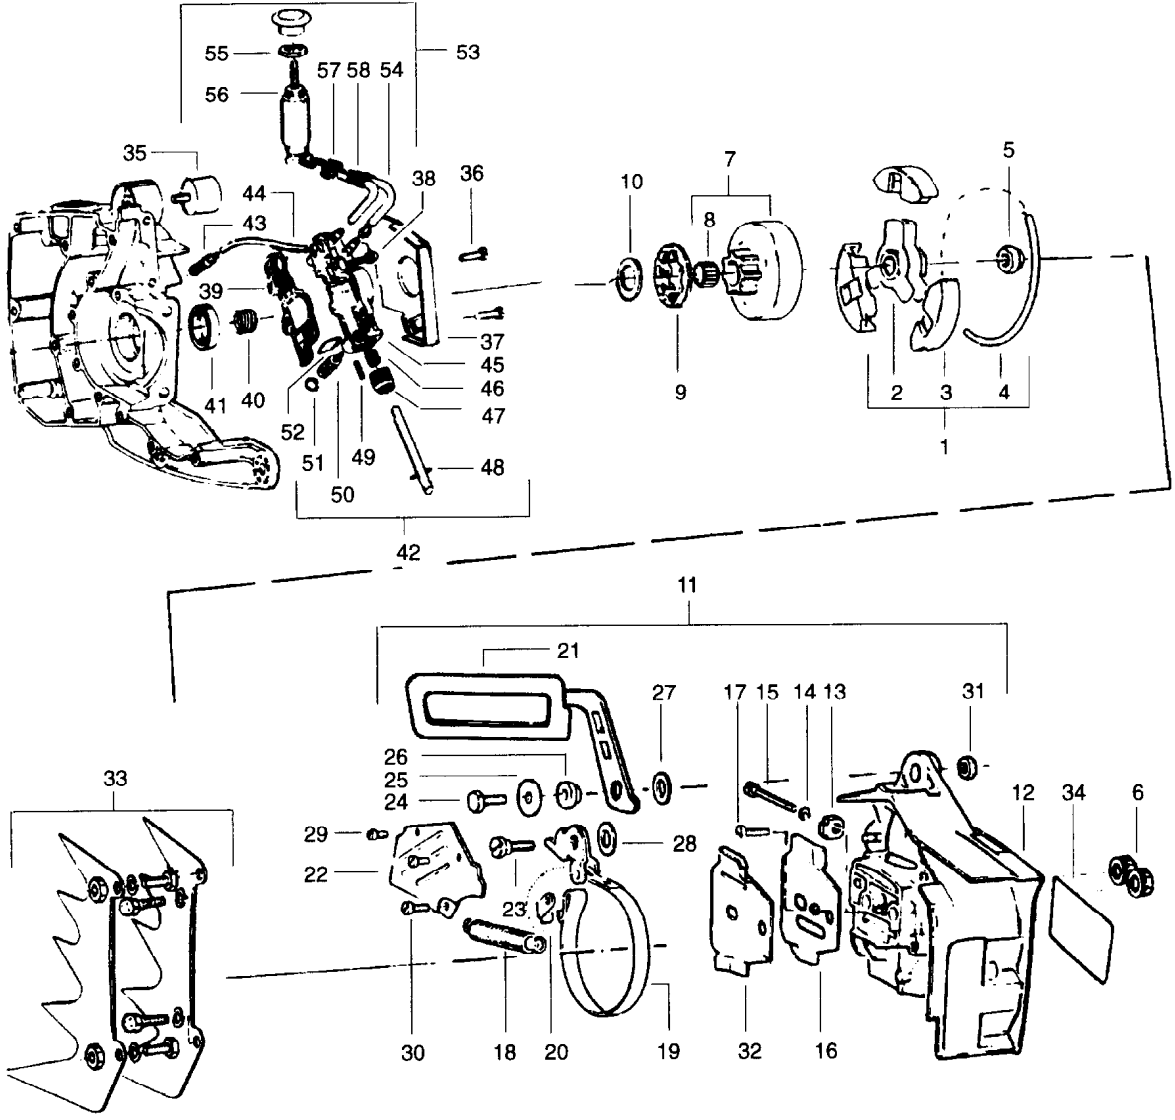

Ref #	Part Number	Qty	Description
1	507475976		Clutch Ass'y. (incl. 2-4)
2	507433133		Clutch Driver
3	507433102		Clutch Shoe
4	507431200		Clutch Spring
5	507430800		Nut
6	507433036		Strut Nut
7	507475081		Clutch Drum & Bearing
8	530032049		Bearing
9	952004746		Rim Segment 3/8 7T
9	507429957		Rim Segment 404 7T
10	507430848		Thrust Washer
11	5074765721		Brake Ass'y. (Incl. 13-31)
12	5074762761		Clutch Cover & Tensioner
13	507425672		Pin
14	507431636		Retaining Ring
15	507432613		Screw
16	507433109		Outer Guide Plate
17	507429266		Terminal Screw
18	507433185		Spring
19	507476284		Cam/Band Ass'y.
20	507431038		Locking Plate
21	50747648618		Kickback Guard Ass'y.
22	507476583		Cover Ass'y.
23	507431036		Bolt
24	507431716		Screw
25	507430930		Washer
26	507433529		Bushing
27	507433532		Washer
28	507430878		Washer
29	507431675		Screw
30	507431673		Screw
31	530015515		Nut
32	507432686		Inner Guide Plate
33	507476072		Bucking Spur (Incl.screws, washers, 2 spurs) Northeast Style
33	507476079		Bucking Spur (Incl.screws, washers, 2 spurs) Smaller Style
34	507433712		Side Decal
35	507430197		Shock Absorber
36	507431642		Screw
37	507433538		Dirt Shield
38	507431669		Screw
39	507433539		Gasket
40	507430231		Wire Worm
41	507428746		Seal
42	507476505		Oil Pump Ass'y. w/ Manual Override (Incl. 43, 44, 46,47,49-52)
43	507430640		Inlet Tube
44	507476504		Oil Pump Body
45	507431221		Plunger Spring
46	507430880		Oil Pump Gear
47	507474932		Plunger Ass'y.
48	507431699		Roll Pin
49	507433242		Adj. Screw
50	507431359		O-Ring
51	507430229		Oil Pump Seal
52	507475499		Oil Pump Ass'y. (Incl. 54-58)
53	507432317		Sleeve
54	507432303		Nut
55	507476369		Manual Oil Pump
56	501606801		Speed Clip
57	507432296		Oil Hose