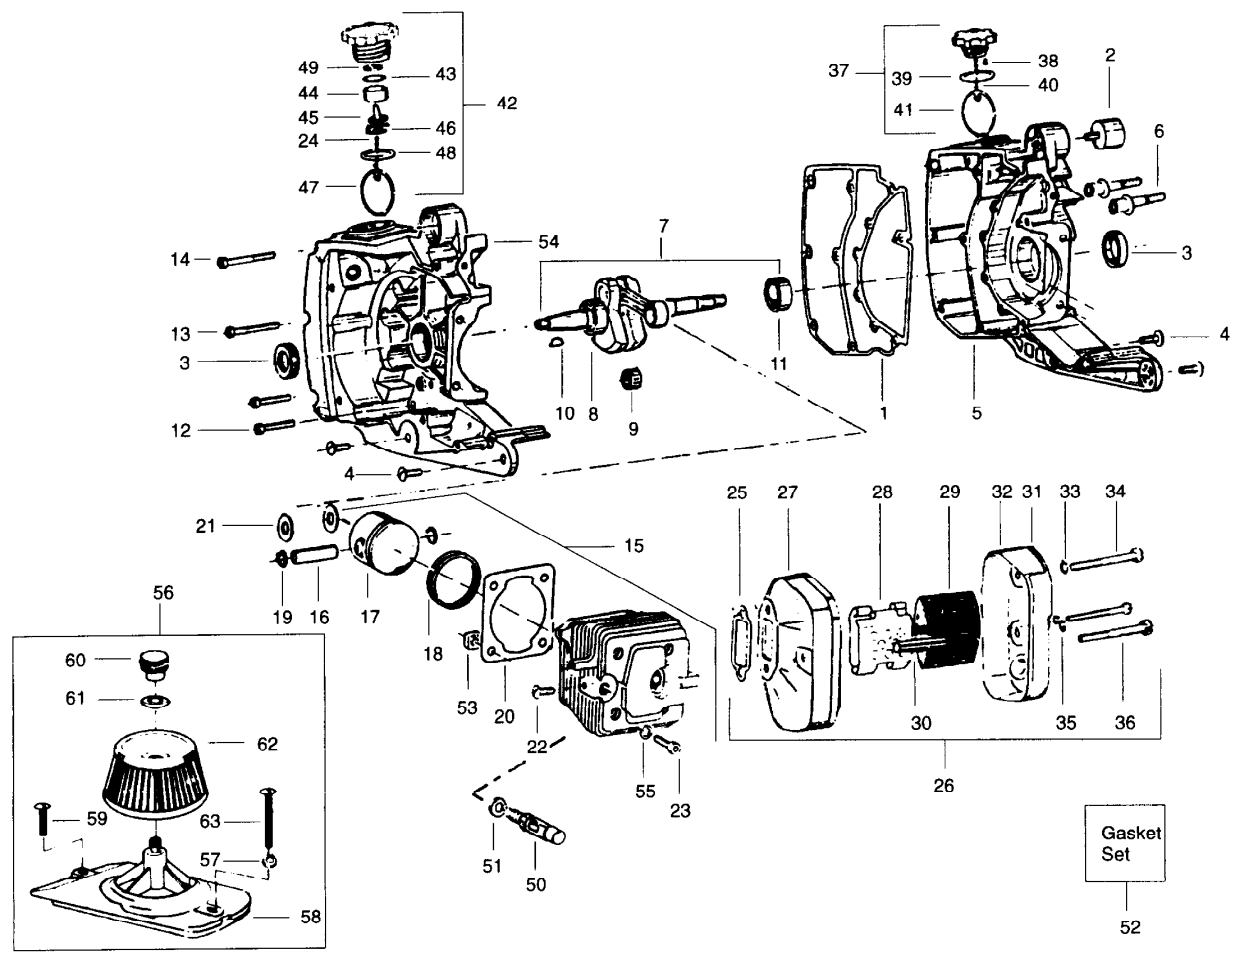

Ref #	Part Number	Qty	Description
1	507475976		Clutch Ass'y. (incl. 2-4)
2	507433133		Clutch Driver
3	507433102		Clutch Shoe
4	507431200		Clutch Spring
5	507430800		Nut
6	507433036		Strut Nut
7	507475081		Clutch Drum & Bearing
8	530032049		Bearing
9	952004746		Rim Segment 3/8 7T
9	507429957		Rim Segment 404 7T
10	507430848		Thrust Washer
11	5074765721		Brake Ass'y. (Incl. 13-31)
12	5074762761		Clutch Cover & Tensioner
13	507425672		Pin
14	507431636		Retaining Ring
15	507432613		Screw
16	507433109		Outer Guide Plate
17	507429266		Terminal Screw
18	507433185		Spring
19	507476284		Cam/Band Ass'y.
20	507431038		Locking Plate
21	50747648618		Kickback Guard Ass'y.
22	507476583		Cover Ass'y.
23	507431036		Bolt
24	507431716		Screw
25	507430930		Washer
26	507433529		Bushing
27	507433532		Washer
28	507430878		Washer
29	507431675		Screw
30	507431673		Screw
31	530015515		Nut
32	507432686		Inner Guide Plate
33	507476072		Bucking Spur (Incl.screws, washers, 2 spurs) Northeast Style
33	507476079		Bucking Spur (Incl.screws, washers, 2 spurs) Smaller Style
34	507433712		Side Decal
35	507430197		Shock Absorber
36	507431642		Screw
37	507433538		Dirt Shield
38	507431669		Screw
39	507433539		Gasket
40	507430231		Wire Worm
41	507428746		Seal
42	507476505		Oil Pump Ass'y. w/ Manual Override (Incl. 43, 44, 46,47,49-52)
43	507430640		Inlet Tube
44	507476504		Oil Pump Body
45	507431221		Plunger Spring
46	507430880		Oil Pump Gear
47	507474932		Plunger Ass'y.
48	507431699		Roll Pin
49	507433242		Adj. Screw
50	507431359		O-Ring
51	507430229		Oil Pump Seal
52	507475499		Oil Pump Ass'y. (Incl. 54-58)
53	507432317		Sleeve
54	507432303		Nut
55	507476369		Manual Oil Pump
56	501606801		Speed Clip
57	507432296		Oil Hose

Ref #	Part Number	Qty	Description
60	507432140		Clip
61	507432634		Screw
62	507431655		Nut
63	507430203		Nut
64	5074315548		Top Frame
65	507433184		Screw
66	507431687		Screw
67	507476485		Front Handle-Full
68	507476484		Front Handle-Half
69	507432337		Cylinder Shroud