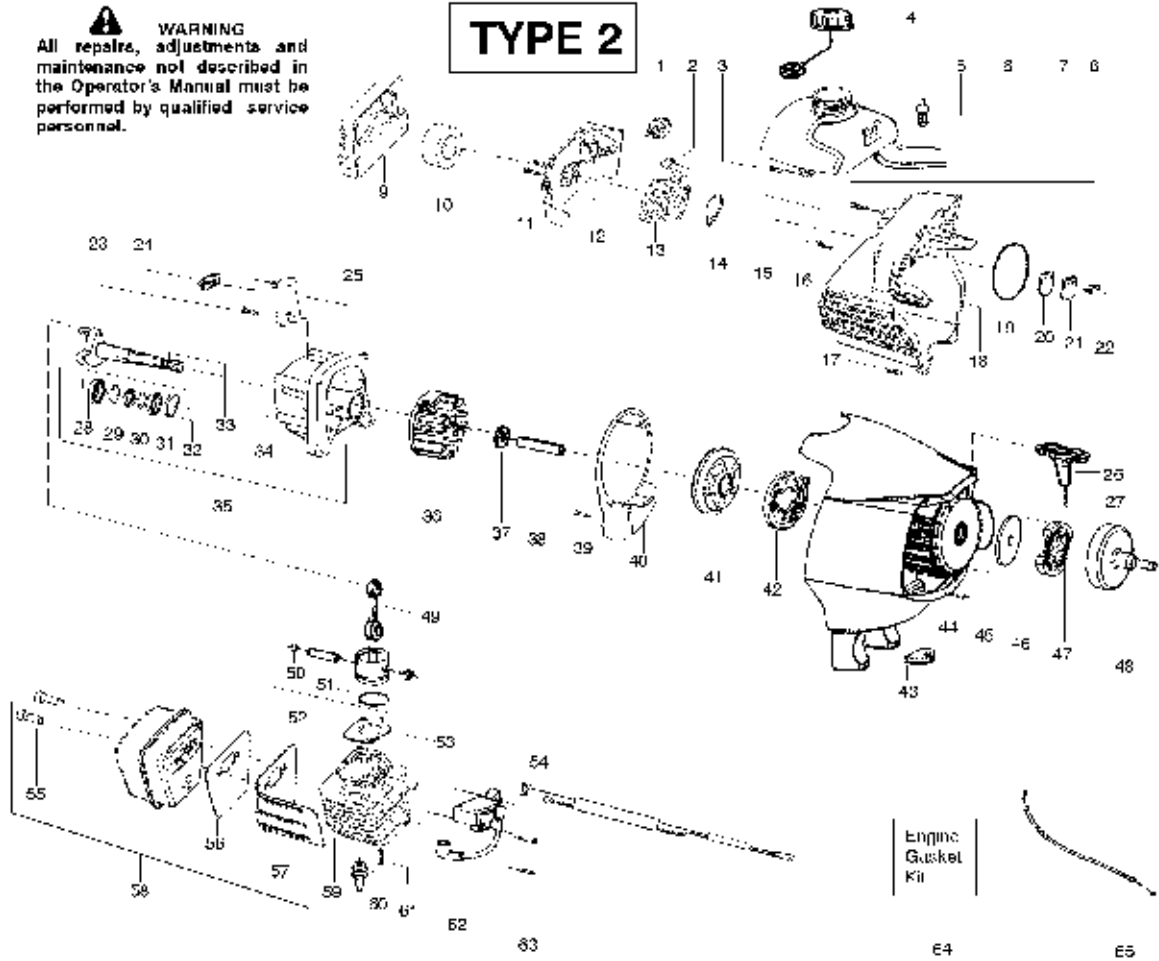

WARNING
All repairs, adjustments and maintenance not described in the Operator's Manual must be performed by qualified service personnel.

TYPE 2

Ref #	Part Number	Qty.	Description
1	530047721		Bulb-Purge
2	530071717		Kit-Choke Lever
3	530015843		Screw-tank
4	530049386		Cap-Fuel w/ret.
5	530095646		Assy-Fuel pickup
6	530071404		Kit-Fuel line
7	530069216		Kit-Fuel/Purge line
8	530015775		Screw
9	545000501		Cover-Air box
10	545082301		Filter-Air
11	530015849		Screw-Carb.
12	545000601		Box-Air
13	545006017		Kit-Carb assy.
14	545030102		Seal-Carb.
15	545075304		Assy-Fuel Tank
16	530015771		Screw-Crankcase
17	530015952		Screw-Shroud
18	545000701		Assy-Rear Shroud
19	545030102		O-ring-Shroud
20	530027593		Valve-Reed
21	530029781		Stop-Reed
22	530016064		Screw-Reed stop
23	530015875		Screw-Retainer
24	530055492		Isolator-Tank
25	530054941		Ret.-Tank
26	530054834		Handle-Starter
27	545050409		Kit-Rope
28	545081601		Bearing-Inner
29	530015787		Retainer
30	530019158		Seal
31	530032102		Bearing-Outer
32	530015789		Ret.-Crankshaft
33	530028807		Assy-Crankshaft
34	545081901		Assy-Crankcase
35	545006037		Assy-C'case/C'shaft
36	530055524		Assy-Flywheel
37	530016030		Washer
38	530055620		Spacer
39	530015775		Screw-Baffle
40	545115201		Plate-Baffle
41	545050408		Kit-Pulley
42	545054901		Spring-Starter
43	530019182		Grommet
44	530016386		Screw-F/hsg.
45	530059254		Assy-Fan Housing
46	530094189		Washer-Clutch
47	530055122		Assy-Clutch
48	530150247		Assy-Drum/Adapter
49	530010960		Assy-Conn. Rod
50	530015162		Ret.-Piston pin
51	530012594		Ring-Piston
52	530071998		Kit-Piston
53	545030102		Gasket-Cylinder
54	530058846		Assy-Leadwire
55	530016387		Bolt-Muffler 1/4"-20
56	545030102		Gasket-Muffler
57	545033201		Shield
58	545081871		Kit-Muffler
59	530012586		Cylinder
60	952030249		Plug-Spark