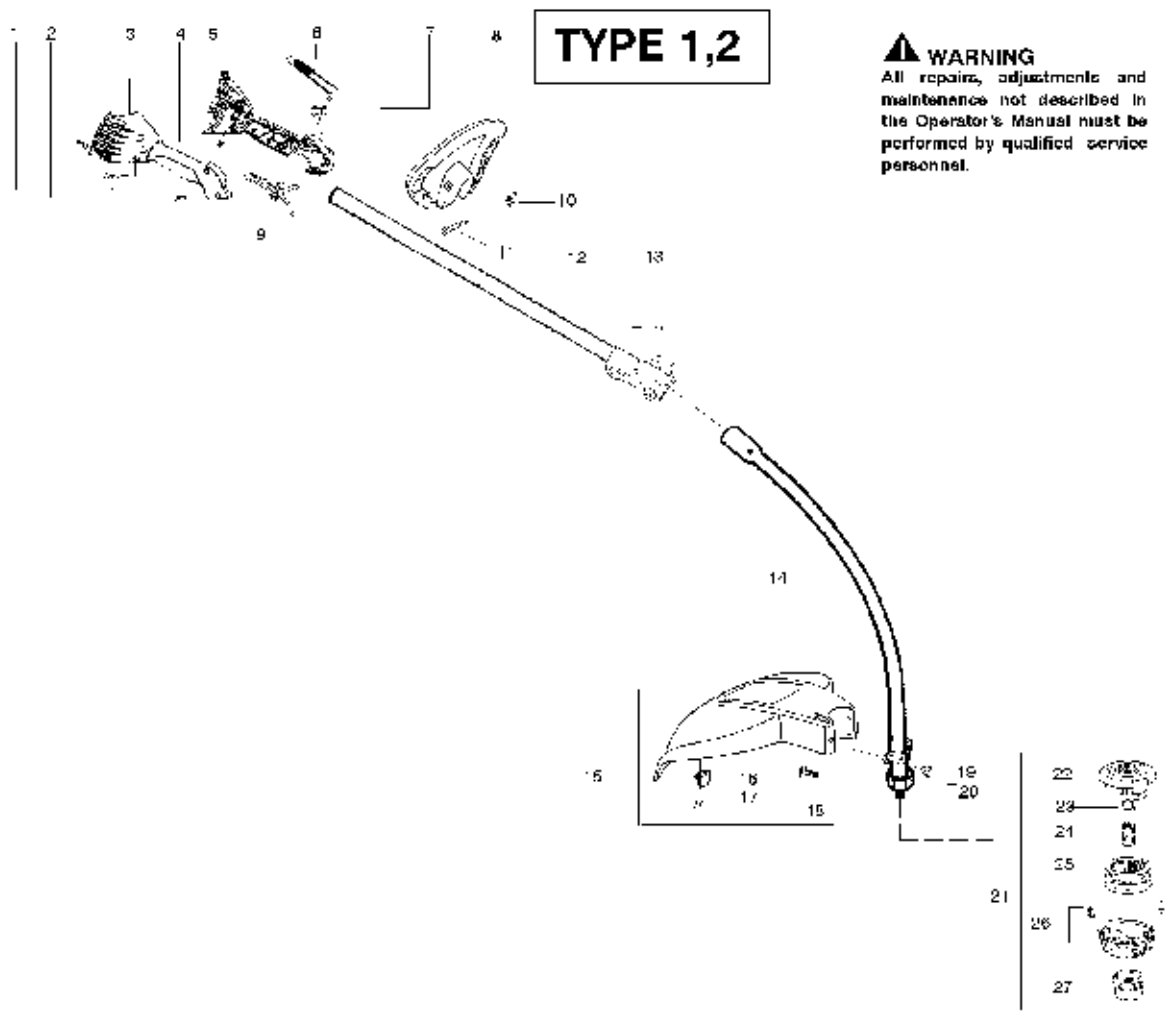

Ref #	Part Number	Qty.	Description
60	952030249		Plug-Spark
61	530001624		Bolt-Cyl. 1/4"-20
62	530039234		Module-Ignition
63	530016357		Screw-Module
64	545030102		Kit-Gasket/Seal
65	545026801		Assy-Throttle cable

Ref #	Part Number	Qty.	Description
1	530015805		Screw-alignment
2	530015886		Screw
3	530057983		Hsg.-Throttle right
4	530016326		Screw-Cable Retention
5	530057984		Hsg.-Left throttle
6	530058843		Assy-Wire
7	530069572		Kit-Switch
8	530058583		Assy-Assist Handle
9	530058759		Trigger-Throttle
10	530016152		Wingnut
11	530015786		Bolt
12	545006039		Kit-Upper Shaft
13	530016344		Screw
14	545024301		Kit-Lower Shaft
15	530071802		Kit-Shield Assy.
16	530052286		Limiter-Line
17	530015814		Screw
18	530015820		Bolt
19	530016152		Wingnut
20	530057559		Dustcup
21	537419205		Assy-TNG7 Head
22	537419303		Housing
23	537419901		Adapter
24	537338801		Spring
25	952711636		Accy-Wound Spool
26	545003365		Kit-Cover and Eyelet
27	537419601		Knob
	545186744		Operator Manual
	545209101		Decal-Shaft Warning
	545167703		Decal-Upper Shaft