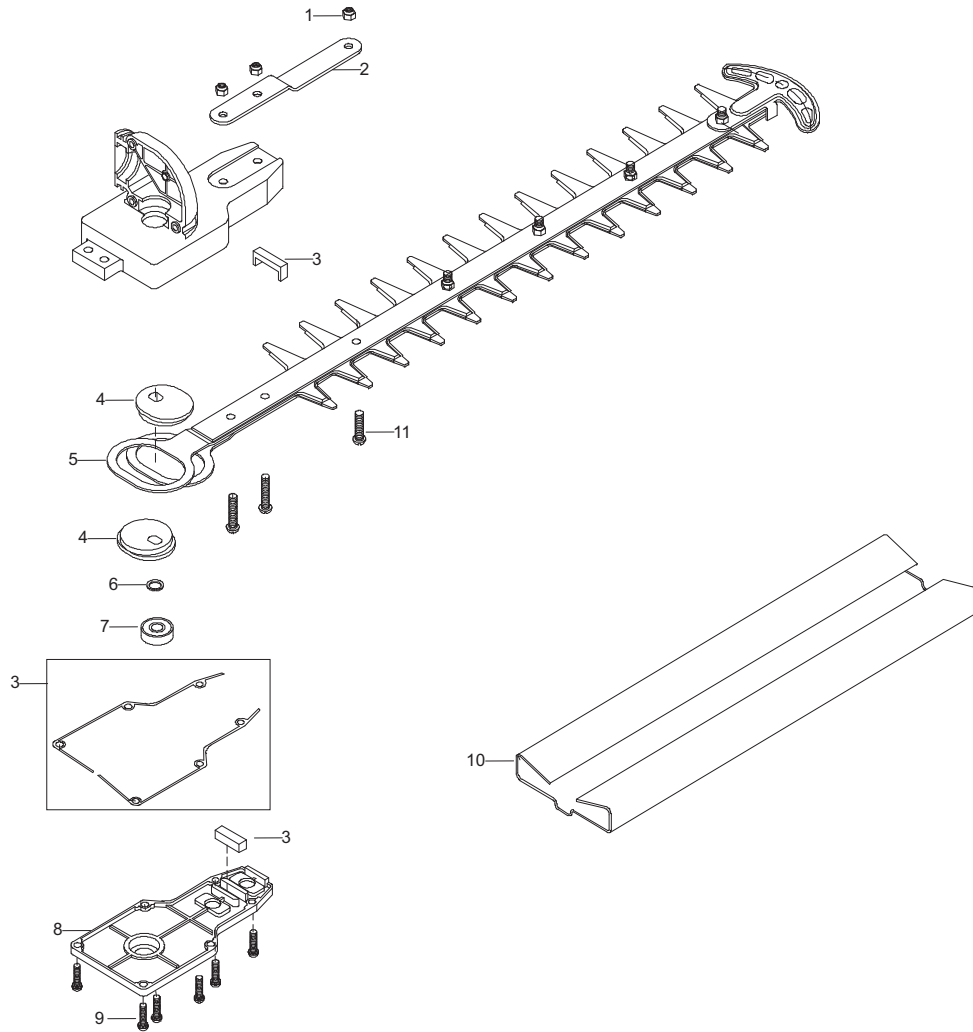

Parts List No. 952711673		<h1>Poulan PRO</h1>	MODEL PPB6000H
Date 27/01/10	NEW		NOTE : Illustration may differ from actual model due to design changes.

576163301

**⚠ WARNING**

All repairs, adjustments and maintenance not described in the Operator's Manual must be performed by Qualified Service Personnel.

Ref.	Part No.	Description	Ref.	Part No.	Description
1.	576163201	KIT - CONNECTION STICK			
2.	576163301	SCREW 2 PACK 9SXA05-30			
3.	576163401	SCREW 1 PACK 9SDAZ05-10			
4.	576163501	SCREW 16 PACK 6SQA04-14			
5.	576163601	KIT - STICK HOUSING			
6.	576163701	KIT - GEAR			
7.	576163801	KIT - INPUT SHAFT / GEAR			
8.	576163901	KIT - GASKET			
9.	576164001	KIT - OUTPUT SHAFT / GEAR			
10.	576164101	SCREW 3 PACK 9SXA05-20			
11.	576164201	HANDLE 9068-A10601			
12.	574592901	NUT 6NGZ-05			
13.	576164301	KIT - LOCKING HANDLE			
14.	576164401	KIT - BLADE HOUSING			
				<b>Not Shown</b>	OWNERS MANUAL

✓ = New Part Number For This IPL

★ = Refer to the Service Reference Indicated for more information.(Located at the END of the IPL)

Ref.	Part No.	Description
1.	576164501	NUT - PLATE RETAINING
2.	576164601	PLATE 9102-A10601
3.	576164701	KIT - GASKET
4.	576164801	BLOCK - ECCENTRIC 9040-A10601
5.	576164901	ASSEMBLY - BLADE 9228-A10610
6.	574623701	C-RING 6CC-08
7.	576165001	BEARING 6MB-607-01
8.	576165101	COVER - BLADE HOUSING 9017-A10601
9.	576163501	SCREW 6SQAZ-04-14
10.	576165301	COVER - BLADE 9101-A10601

✓ = New Part Number For This IPL

★ = Refer to the Service Reference Indicated for more information.(Located at the END of the IPL)