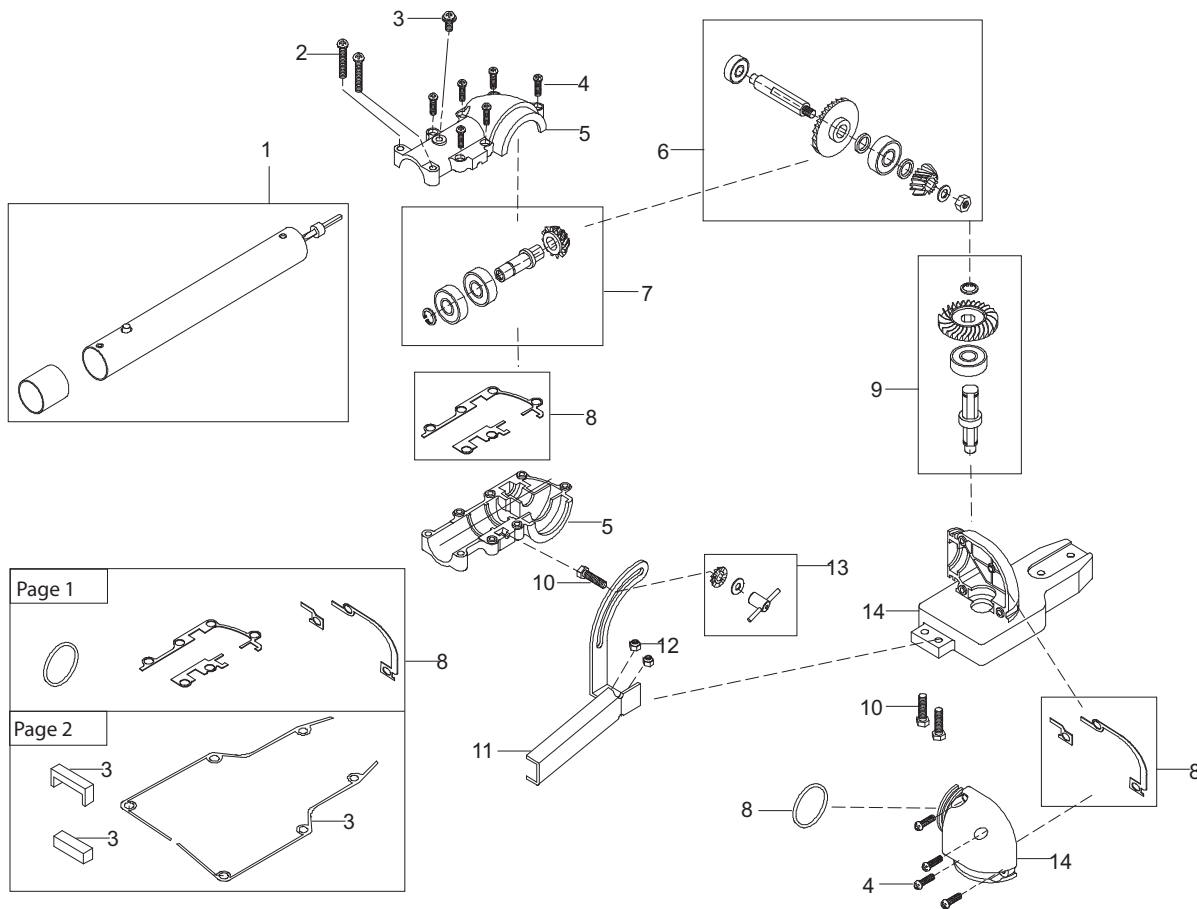

Parts List No. 952711673		<h1>Poulan PRO</h1>	MODEL PPB6000H
Date 27/01/10	NEW		NOTE : Illustration may differ from actual model due to design changes.

576163301

**⚠ WARNING**

All repairs, adjustments and maintenance not described in the Operator's Manual must be performed by Qualified Service Personnel.

Ref.	Part No.	Description	Ref.	Part No.	Description
1.	576163201	KIT - CONNECTION STICK			
2.	576163301	SCREW 2 PACK 9SXA05-30			
3.	576163401	SCREW 1 PACK 9SDAZ05-10			
4.	576163501	SCREW 16 PACK 6SQA04-14			
5.	576163601	KIT - STICK HOUSING			
6.	576163701	KIT - GEAR			
7.	576163801	KIT - INPUT SHAFT / GEAR			
8.	576163901	KIT - GASKET			
9.	576164001	KIT - OUTPUT SHAFT / GEAR			
10.	576164101	SCREW 3 PACK 9SXA05-20			
11.	576164201	HANDLE 9068-A10601			
12.	574592901	NUT 6NGZ-05			
13.	576164301	KIT - LOCKING HANDLE			
14.	576164401	KIT - BLADE HOUSING			
				<b>Not Shown</b>	OWNERS MANUAL

✓ = New Part Number For This IPL

★ = Refer to the Service Reference Indicated for more information.(Located at the END of the IPL)

Ref.	Part No.	Description
1.	576164501	NUT - PLATE RETAINING
2.	576164601	PLATE 9102-A10601
3.	576164701	KIT - GASKET
4.	576164801	BLOCK - ECCENTRIC 9040-A10601
5.	576164901	ASSEMBLY - BLADE 9228-A10610
6.	574623701	C-RING 6CC-08
7.	576165001	BEARING 6MB-607-01
8.	576165101	COVER - BLADE HOUSING 9017-A10601
9.	576163501	SCREW 6SQAZ-04-14
10.	576165301	COVER - BLADE 9101-A10601

✓ = New Part Number For This IPL

★ = Refer to the Service Reference Indicated for more information.(Located at the END of the IPL)