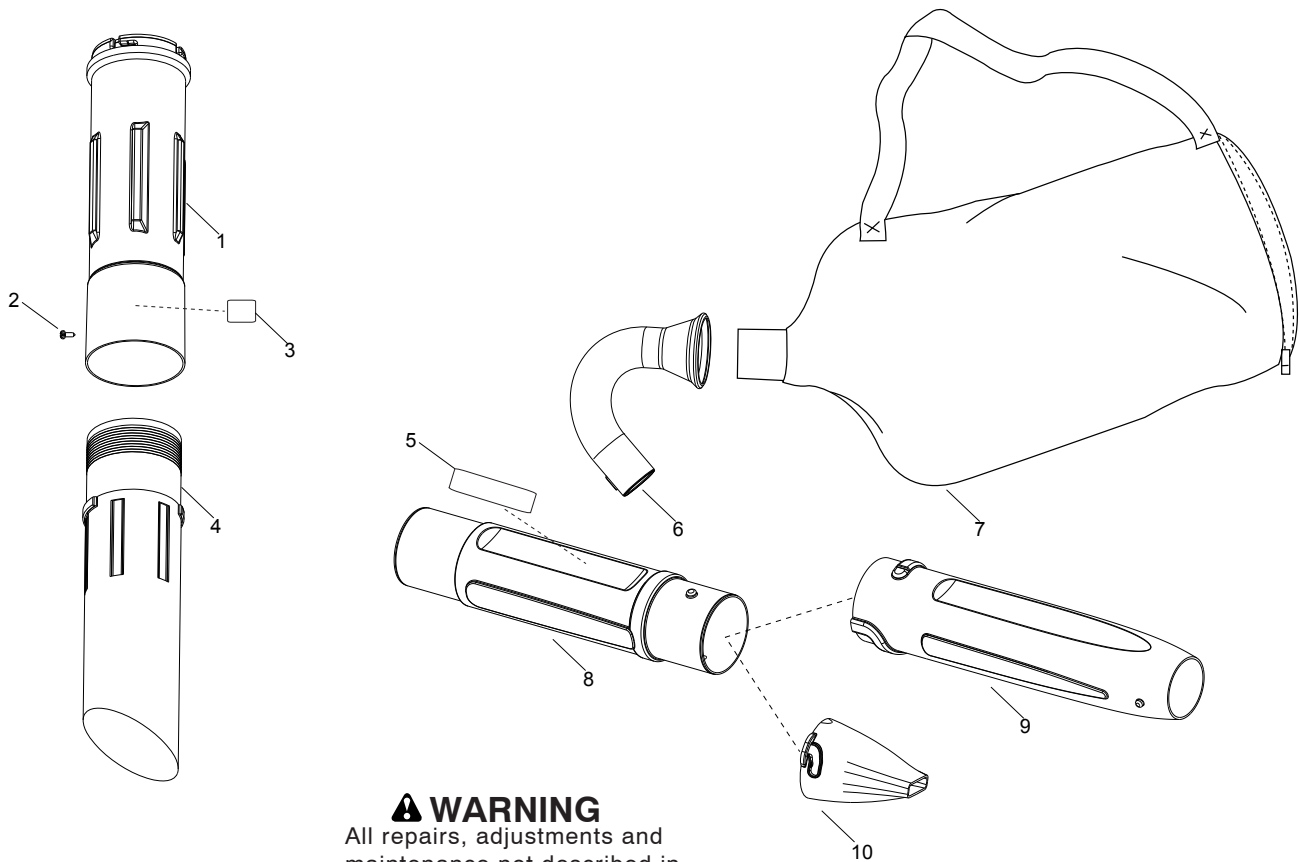

Parts List No. 967623001		Poulan PRO PARTS LIST	MODEL PPBV25	
Date 2015-12-15	Replaces NEW		NOTE : Illustration may differ from actual model due to design changes.	Page: 3

⚠ WARNING
All repairs, adjustments and maintenance not described in the Operator's Manual must be performed by Qualified Service Personnel.

Ref.	Part No.	Description
1.	545099401	Tube - Upper Vac
2.	545144101	Screw
3.	530402633	Decal - Screw
4.	545141001	Tube - Lower Vac
5.	--	--
6.	575873601	Tube - J
7.	530095564	Assy - Vac Bag
8.	545193401	Tube - Upper Blower w/barrier
9.	545138101	Tube - Lower Blower
10.	545151201	Nozzle - High Speed

✓ = New Part Number For This IPL

★ = Refer to the Service Reference Indicated for more information.(Located at the END of the IPL)