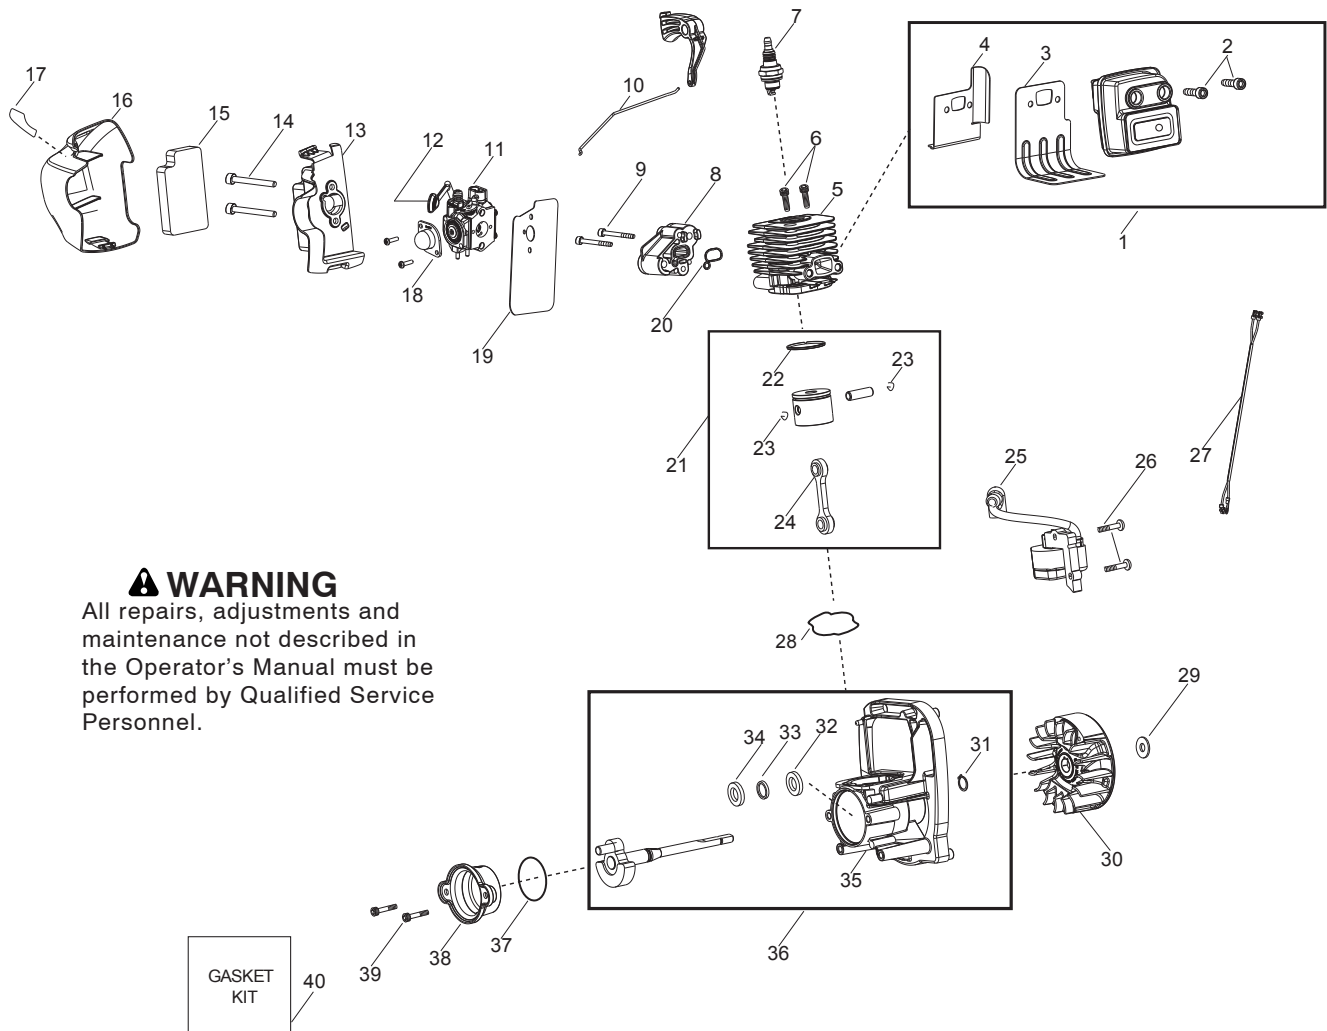

Ref.	Part No.	Description	Ref.	Part No.	Description
1.	580854803	Decal - Engine Cover	28.	530015814	Screw
2.	530015814	Screw	29.	580854904	Decal - Vac Door
3.	588174901	Assy - Engine Cover	30.	545139001	Door - Vac
4.	530015880	Screw	31.	545115601	Spring - Vac Door
5.	545134001	Shield - Baffle	32.	545003502	Screw
6.	545099101	Baffle	33.	530015940	Screw
7.	545052401	Hub	34.	545152501	Assy - Scroll LH (Incl. 30,31)
8.	545052501	Spring - Pulley	35.	588599901	Decal - Warning
9.	545050407	Kit - Starter Pulley	36.	530092322	Lockwasher
10.	545054901	Spring - Starter	37.	545120701	Blade - Mulch
11.	530054834	Handle - starter	38.	580780901	Assy-Impeller
12.	545050416	Kit - Rope	39.	576810101	Spacer - Flywheel
13.	545107101	Tube - Starter Rope	40.	530015515	Locknut
14.	545138601	Handle - RH	41.	530015197	Nut
15.	545081830	Kit - Switch (momentary) (Incl. 16)	42.	530016386	Screw
16.	545128201	Protector - Switch	43.	545152601	Assy-Scroll Assy. RH (Incl. 18)
17.	545137701	Grommet	44.	545138501	Handle - Vac
18.	545099001	Bearing	45.	578943306	Assy - Fuel Tank (Incl. 47,48,49)
19.	587730101	Decal - Start	46.	577167201	Assy - Fuel Pickup
20.	530626605	Nut	47.	530069247	Kit - Fuel Line (carb/purge)
21.	530015814	Screw	48.	530021074	Kit - Fuel Line (tank/purge)
22.	545111501	Ratchet - Cruise control	49.	578931604	Assy - Fuel Cap w/retainer
23.	545173101	Wave Washer	50.	530016445	Screw - Fuel Tank Retainer
24.	545180841	Kit - Cruise Control (Incl. 21,22,23)			
25.	545144902	Trigger - Throttle			
26.	545138801	Handle - LH			
27.	530016406	Screw			

✓ = New Part Number For This IPL

★ = Refer to the Service Reference Indicated for more information.(Located at the END of the IPL)

Parts List No. 967623001		Poulan PRO PARTS LIST	MODEL PPBV25
Date 2015-12-15	Replaces NEW		NOTE : Illustration may differ from actual model due to design changes.