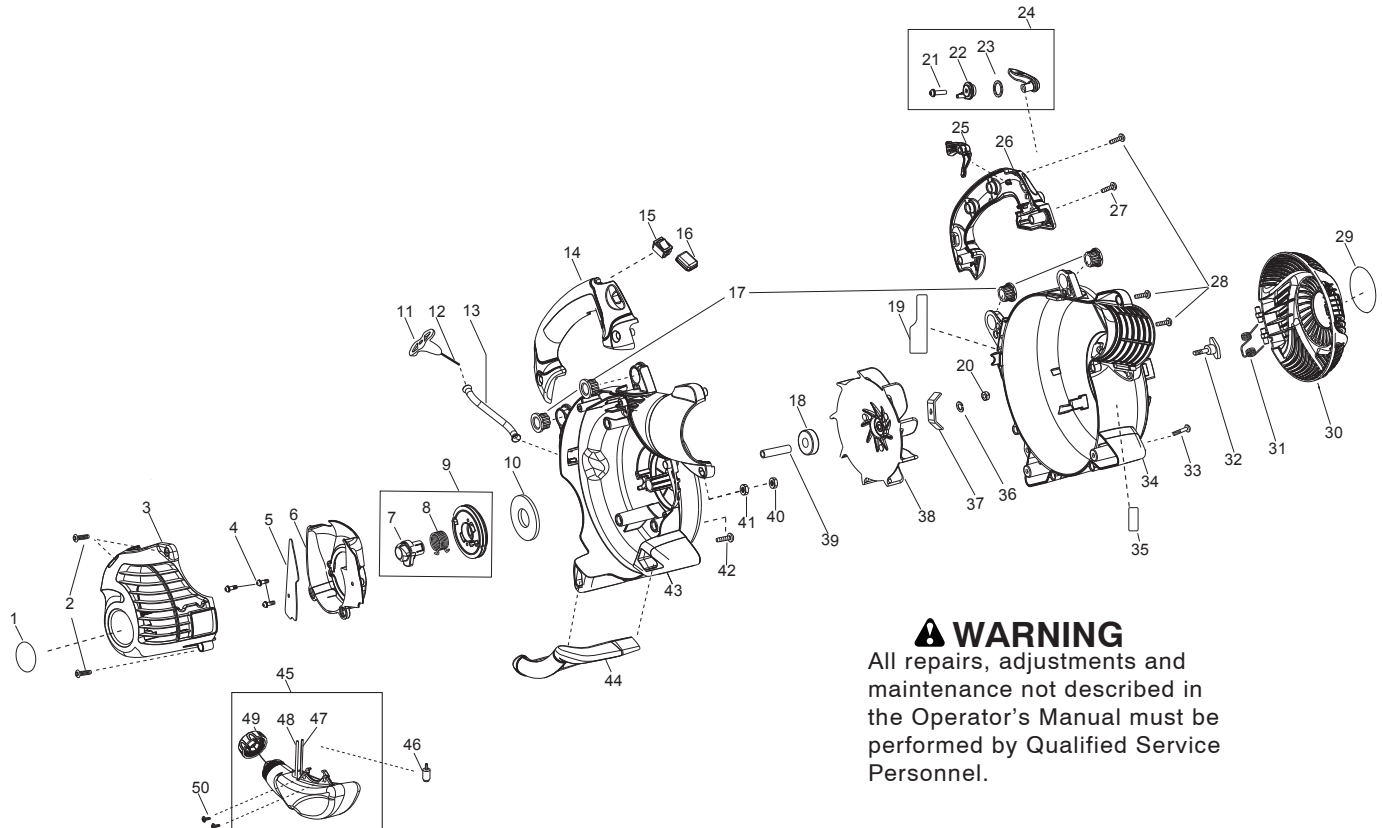

Parts List No. 967623001		Poulan PRO PARTS LIST	MODEL PPBV25	
Date 2015-12-15	Replaces NEW		NOTE : Illustration may differ from actual model due to design changes.	Page: 1

⚠ WARNING

All repairs, adjustments and maintenance not described in the Operator's Manual must be performed by Qualified Service Personnel.

Ref.	Part No.	Description	Ref.	Part No.	Description
1.	580854803	Decal - Engine Cover	28.	530015814	Screw
2.	530015814	Screw	29.	580854904	Decal - Vac Door
3.	588174901	Assy - Engine Cover	30.	545139001	Door - Vac
4.	530015880	Screw	31.	545115601	Spring - Vac Door
5.	545134001	Shield - Baffle	32.	545003502	Screw
6.	545099101	Baffle	33.	530015940	Screw
7.	545052401	Hub	34.	545152501	Assy - Scroll LH (Incl. 30,31)
8.	545052501	Spring - Pulley	35.	588599901	Decal - Warning
9.	545050407	Kit - Starter Pulley	36.	530092322	Lockwasher
10.	545054901	Spring - Starter	37.	545120701	Blade - Mulch
11.	530054834	Handle - starter	38.	580780901	Assy-Impeller
12.	545050416	Kit - Rope	39.	576810101	Spacer - Flywheel
13.	545107101	Tube - Starter Rope	40.	530015515	Locknut
14.	545138601	Handle - RH	41.	530015197	Nut
15.	545081830	Kit - Switch (momentary) (Incl. 16)	42.	530016386	Screw
16.	545128201	Protector - Switch	43.	545152601	Assy-Scroll Assy. RH (Incl. 18)
17.	545137701	Grommet	44.	545138501	Handle - Vac
18.	545099001	Bearing	45.	578943306	Assy - Fuel Tank (Incl. 47,48,49)
19.	587730101	Decal - Start	46.	577167201	Assy - Fuel Pickup
20.	530626605	Nut	47.	530069247	Kit - Fuel Line (carb/purge)
21.	530015814	Screw	48.	530021074	Kit - Fuel Line (tank/purge)
22.	545111501	Ratchet - Cruise control	49.	578931604	Assy - Fuel Cap w/retainer
23.	545173101	Wave Washer	50.	530016445	Screw - Fuel Tank Retainer
24.	545180841	Kit - Cruise Control (Incl. 21,22,23)			
25.	545144902	Trigger - Throttle			
26.	545138801	Handle - LH			
27.	530016406	Screw			

✓ = New Part Number For This IPL

★ = Refer to the Service Reference Indicated for more information.(Located at the END of the IPL)