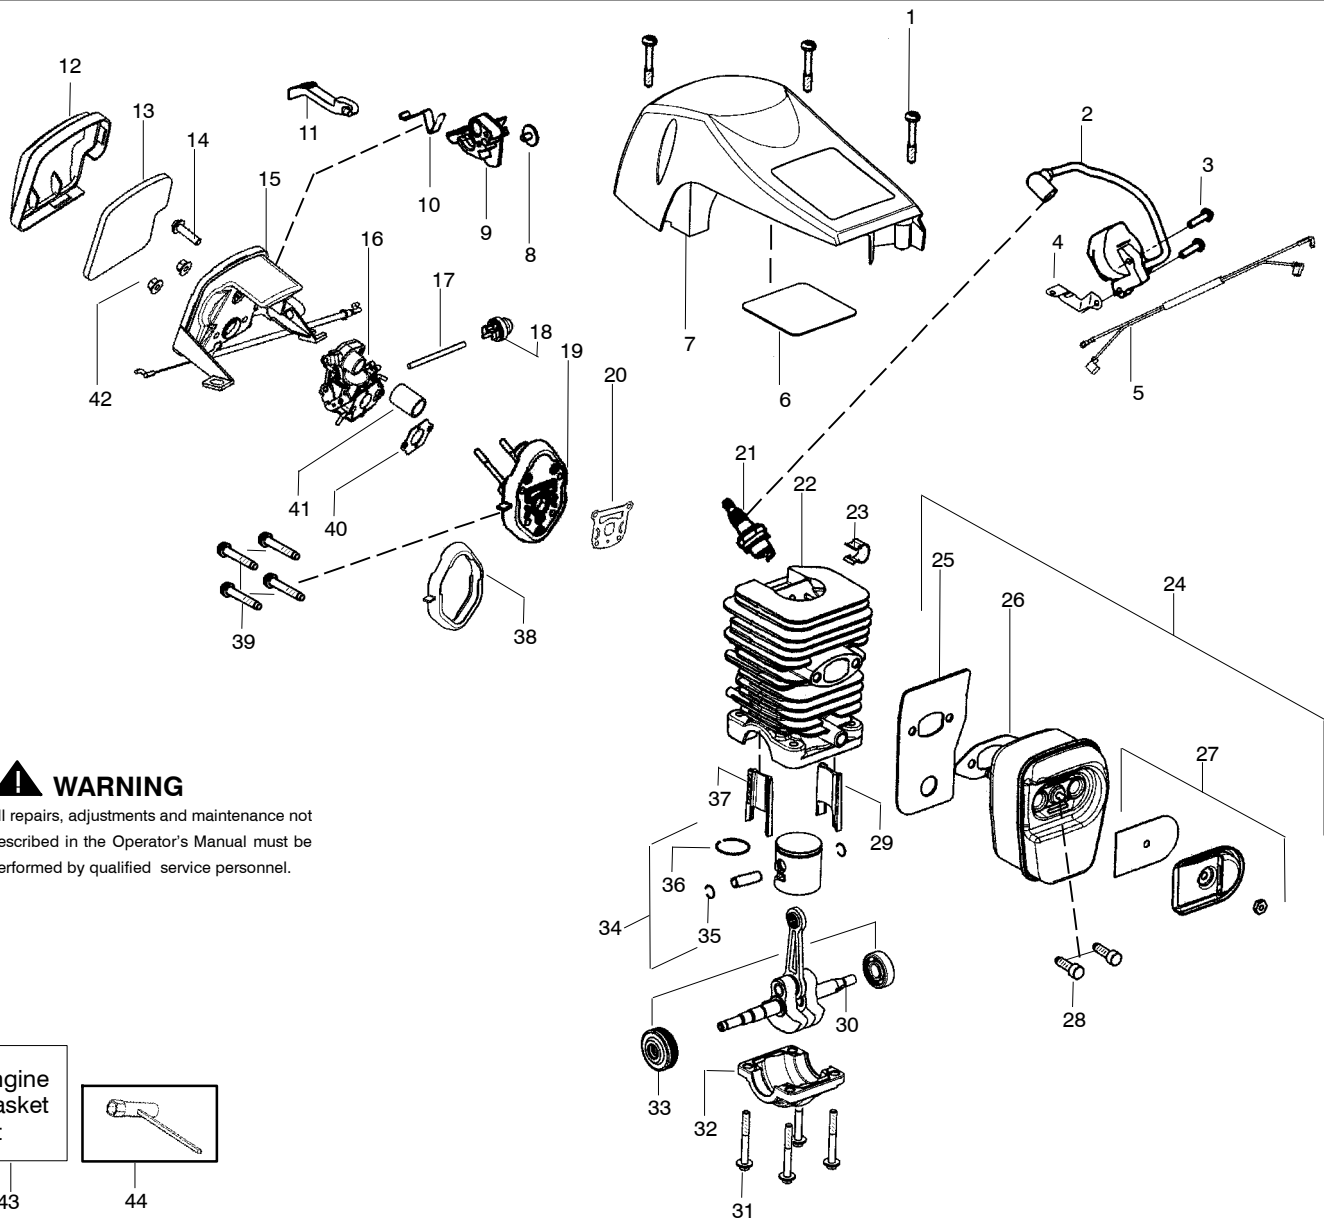

✓ = NEW PART NUMBER FOR THIS IPL * = REFER TO THE SERVICE REFERENCE INDICATED FOR MORE INFORMATION. (LOCATED AT END OF IPL)

PARTS LIST NO. 581055201		Poulan® PARTS LIST	CHAIN SAW MODEL(S) PPR4218A
DATE 8/08/12	NEW		PAGE NO. 2
Note: Illustration may differ from actual model due to design changes			