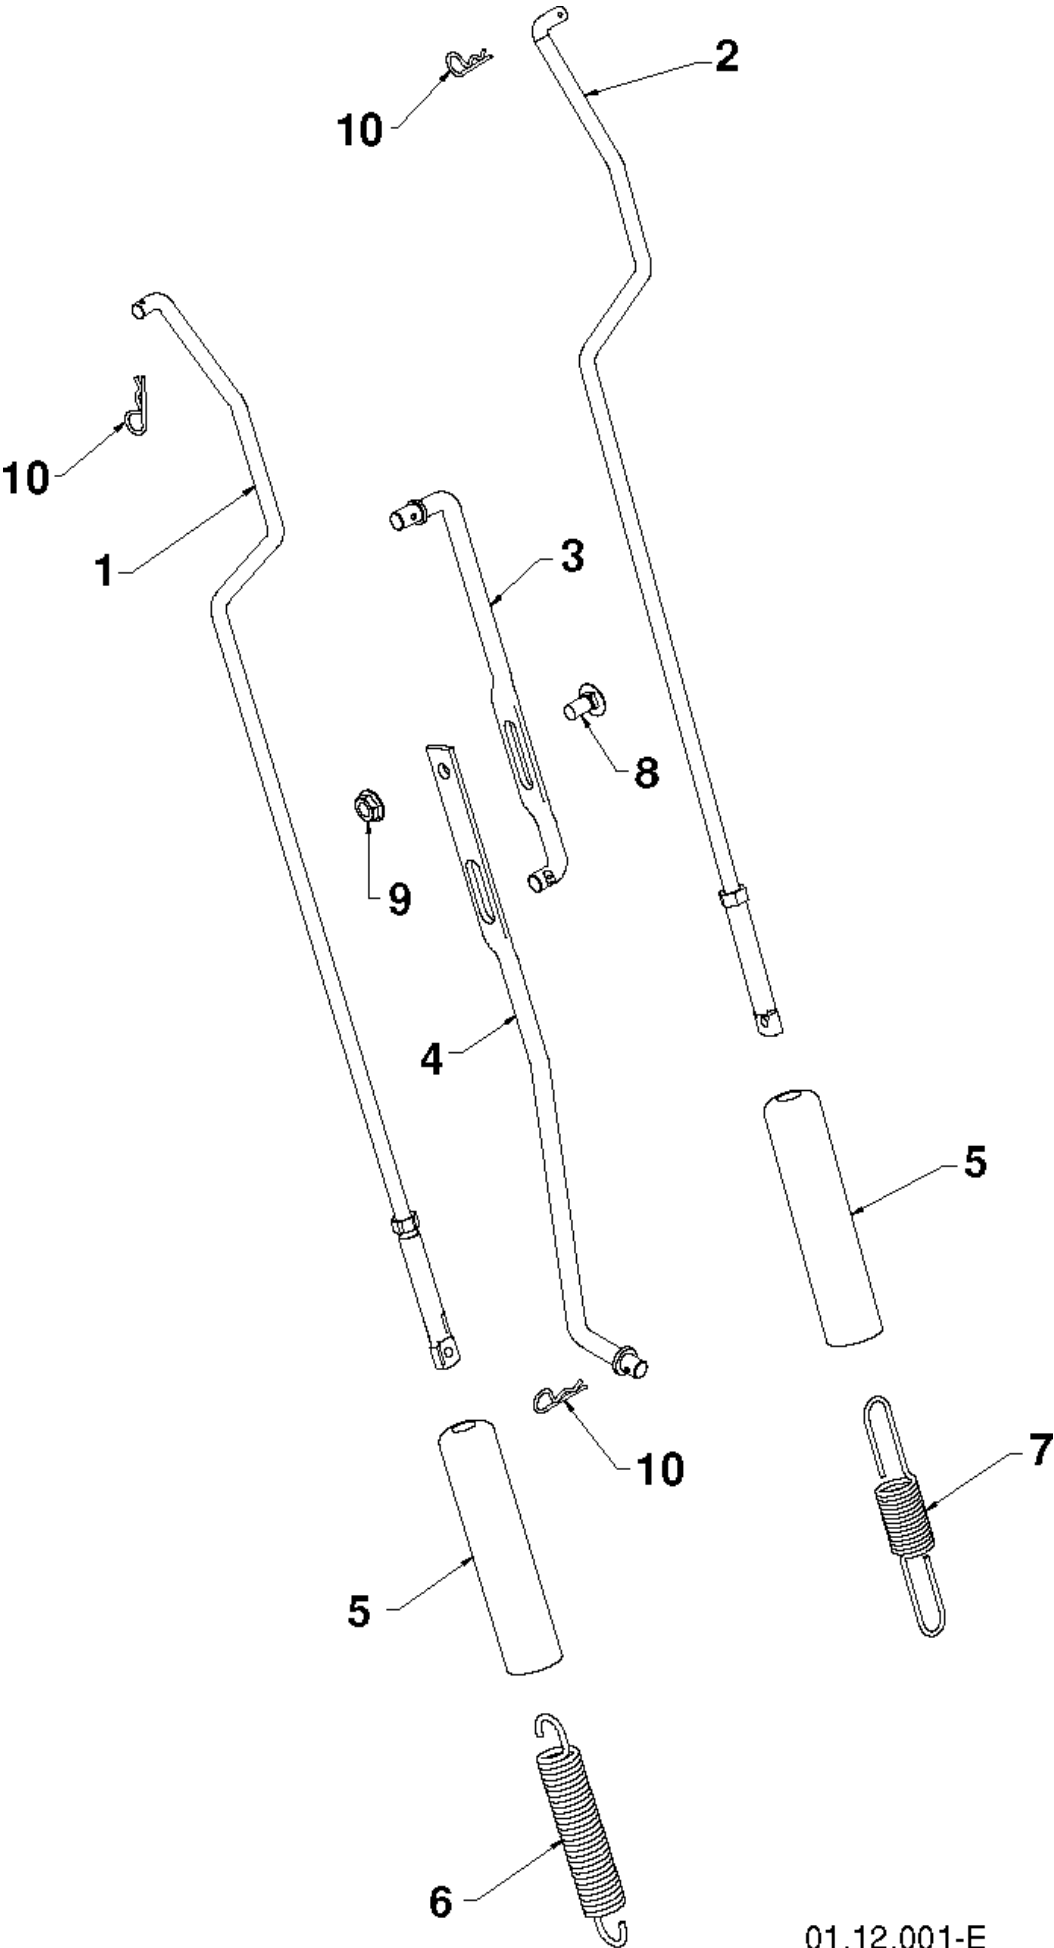

Ref	Part No	Description	Remark	QTY KIT
1	532 43 59-51	SKID PLATE		1
2	532 42 65-89	NUT		1
3	872 11 05-10	BOLT		1

CONTROL PANEL & DISCHARGE CHUTE

PR14530ES, 96198004800, 2011-08

Ref	Part No	Description	Remark	QTY KIT
1	532 43 88-29	CHUTE		1
2	532 43 88-32	DEFLECTOR		1
3	532 42 06-73	CONTROL		1
4	532 42 03-25	SEAL		1
5	532 41 42-80	KNOB		1
6	532 12 84-15	RIVET		1
7	817 50 10-10	SCREW		1
8	532 43 03-24	SHIELD		1
9	532 42 17-28	BRACKET		1
10	532 17 98-29	BOLT		1
11	532 19 17-30	NUT		1
12	872 25 05-05	BOLT		1
13	532 75 11-53	LOCKNUT 5/16-18 RL550HVA		1
14	532 18 45-05	SPRING		1
15	532 42 06-79	CONTROL UNIT		1
16	532 42 06-72	CONTROL CABLE		1

Ref	Part No	Description	Remark	QTY KIT
1	532 43 86-29	CABLE		1
2	874 04 10-24	SCREW		1

01.08.004-B

HANDLE & CONTROLS

PR14530ES, 96198004800, 2011-08

Ref	Part No	Description	Remark	QTY KIT
1	532 42 11-20	HANDLE HALF	LH	1
2	532 42 11-21	HANDLE HALF	RH	1
3	874 78 05-24	BOLT		1
4	532 75 11-53	LOCKNUT 5/16-18 RL550HVA		1

01-05-013-A

HANDLE & CONTROLS

PR14530ES, 96198004800, 2011-08

Ref	Part No	Description	Remark	QTY KIT
1	532 42 15-36	HANDLE HALF		1
2	532 44 36-17	SUPPORT		1
3	532 42 88-67	BOLT		1
4	817 00 06-16	SCREW		1