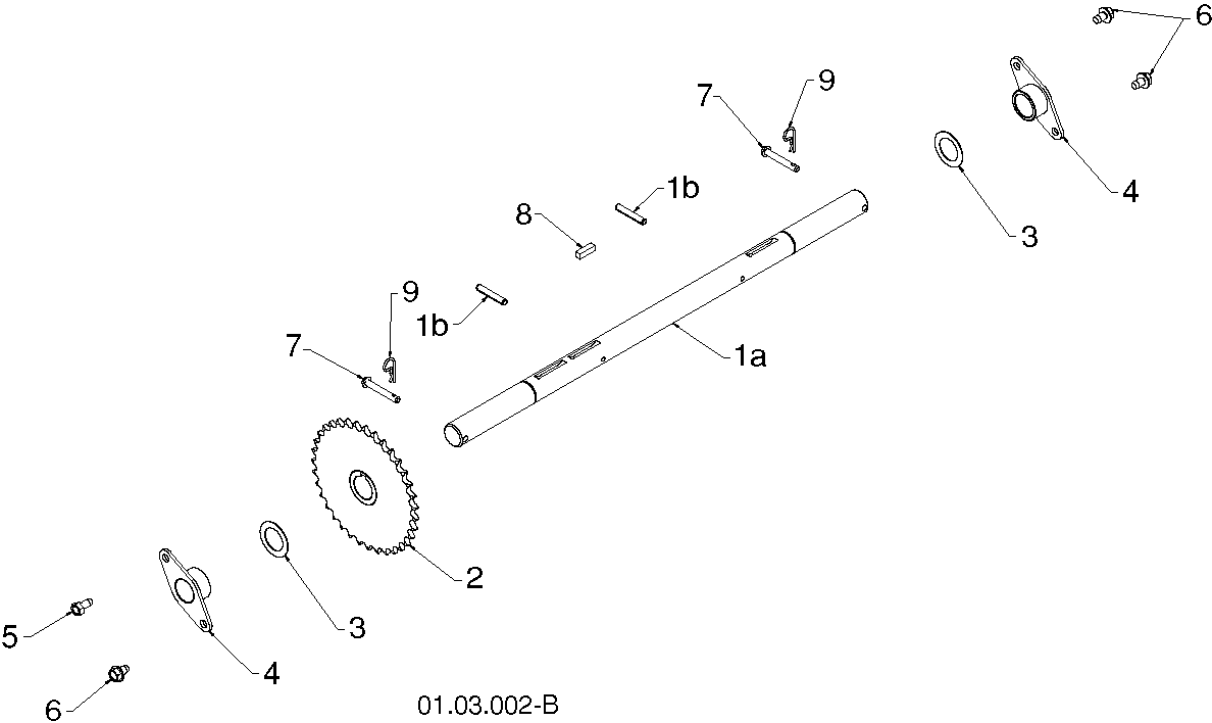

01.03.002-B

DRIVE

PR14530ES, 96198004800, 2011-08

Ref	Part No	Description	Remark	QTY	KIT
1	532 40 49-23	SHAFT		1	"1a,1b"
1a	532 40 43-07	SHAFT		1	
1b	532 18 42-06	PIN		1	
2	532 40 26-91	GEAR WHEEL		1	
3	532 17 46-97	WASHER		1	
4	532 17 98-30	BEARING		1	
5	532 14 63-15	SCREW		1	
6	817 49 05-08	SCREW		1	
7	532 17 12-71	RIVET		1	
8	532 18 92-82	KEY		1	
9	532 12 47-88	RETAINING RING		1