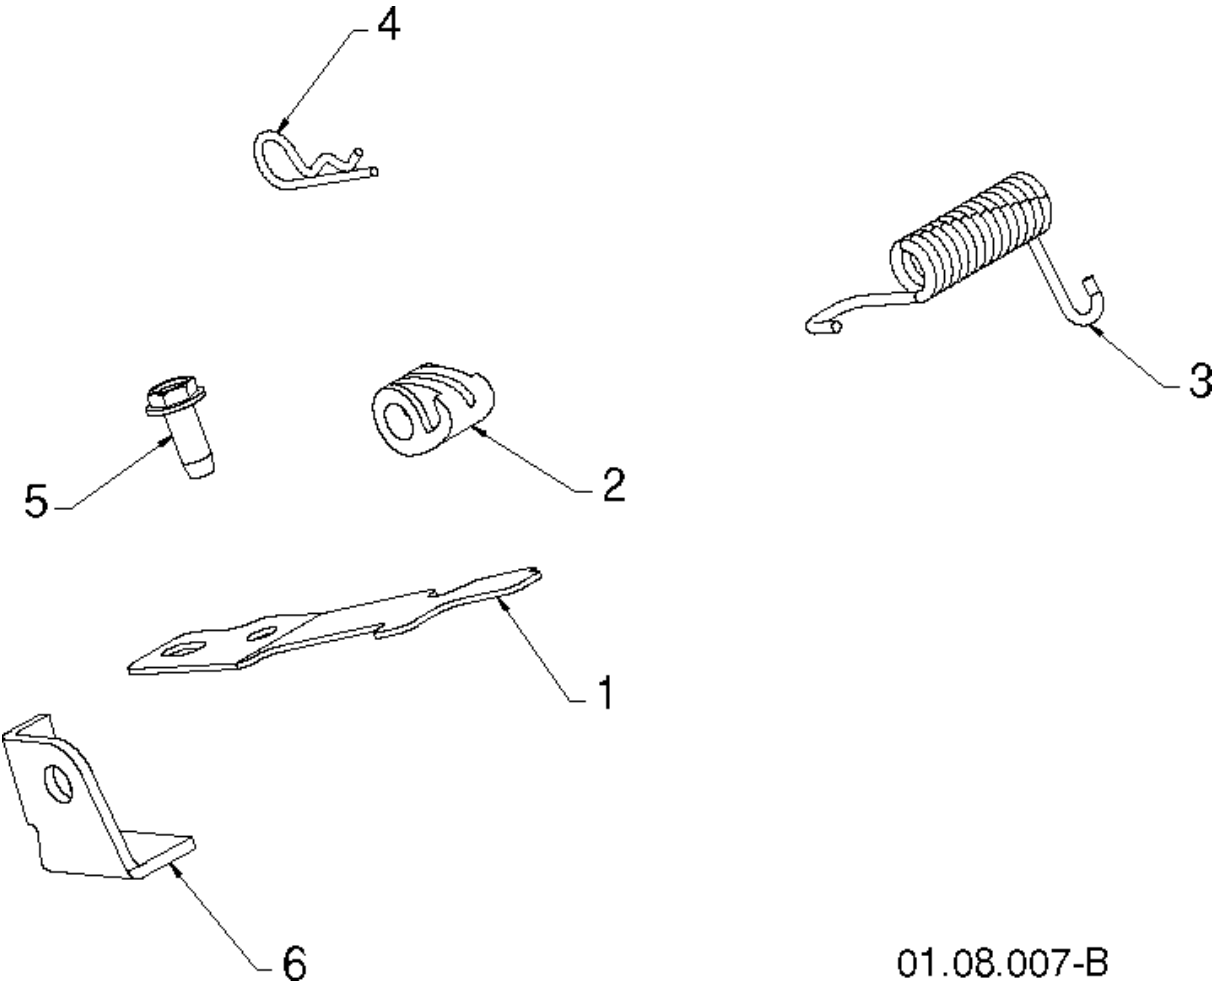

01.08.007-B

Ref	Part No	Description	Remark	QTY KIT
1	532 41 62-88	SPRING		1
2	532 41 45-72	BRACKET		1
3	532 17 88-31	SPRING		1
4	532 16 96-75	PIN RETAINING SCREW		1
5	817 06 04-10	SCREW		1
6	532 42 18-14	BRACKET		1