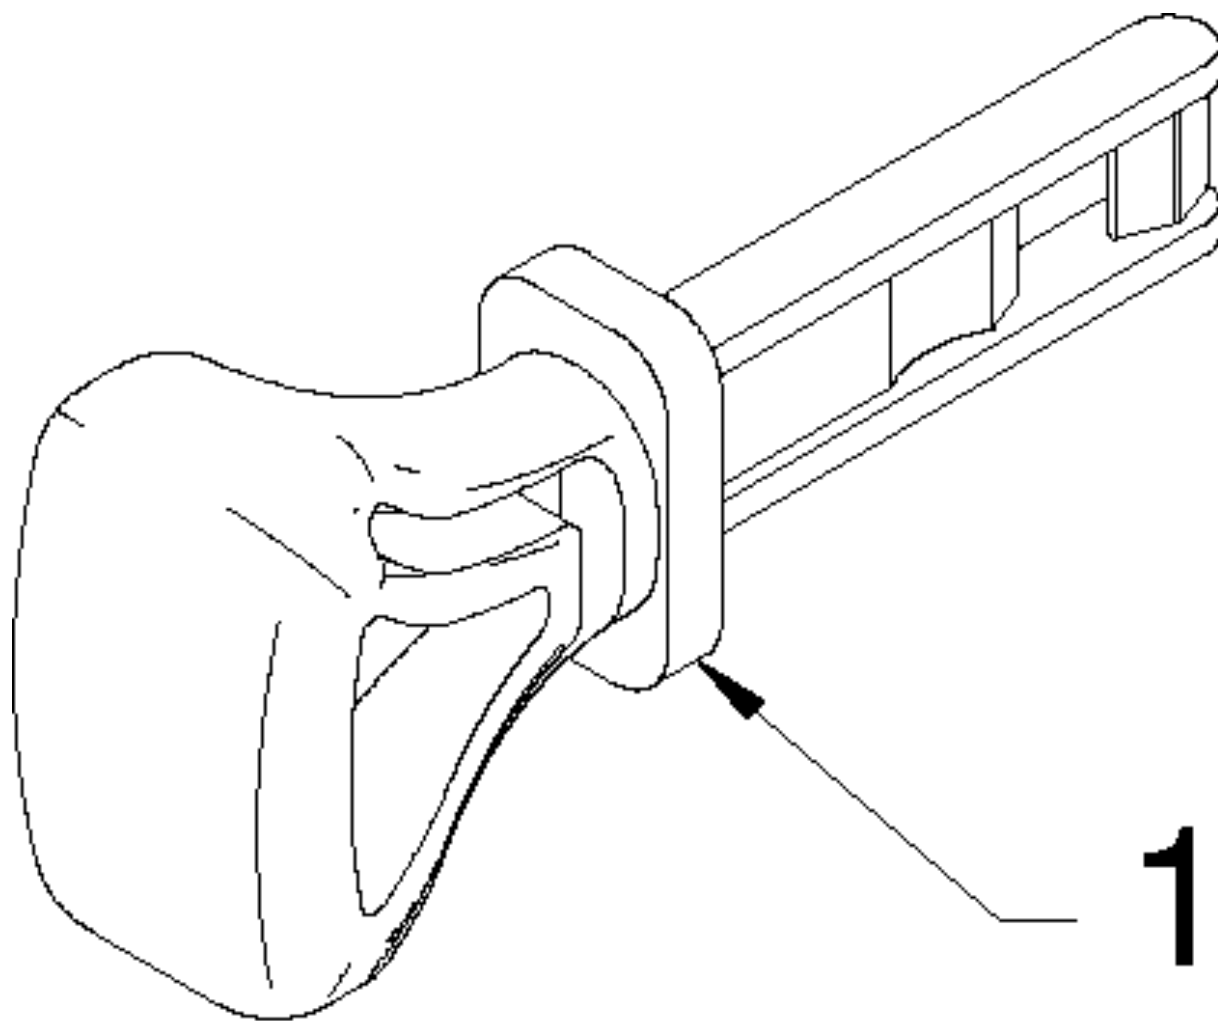

PR14530ES, 96198004800, 2011-08

Ref	Part No	Description	Remark	QTY KIT
1	532 44 47-60	WHEEL	LH	1
2	532 44 47-61	WHEEL	RH	1

01.14.003-B

ACCESSORIES

PR14530ES, 96198004800, 2011-08

Ref	Part No	Description	Remark	QTY KIT
1	532 19 85-63	POWER CORD		1
2	532 16 96-75	PIN RETAINING SCREW		1
3	532 42 91-12	WRENCH		1
4	532 18 45-05	SPRING		1
5	532 17 98-29	BOLT		1
6	532 19 17-30	NUT		1
7	872 25 05-05	BOLT		1
8	532 75 11-53	LOCKNUT 5/16-18 RL550HVA		1
9	873 80 06-00	NUT		1
10	819 13 13-16	WASHER		1
11	532 19 20-90	BOLT		1
12	873 80 04-00	NUT		1