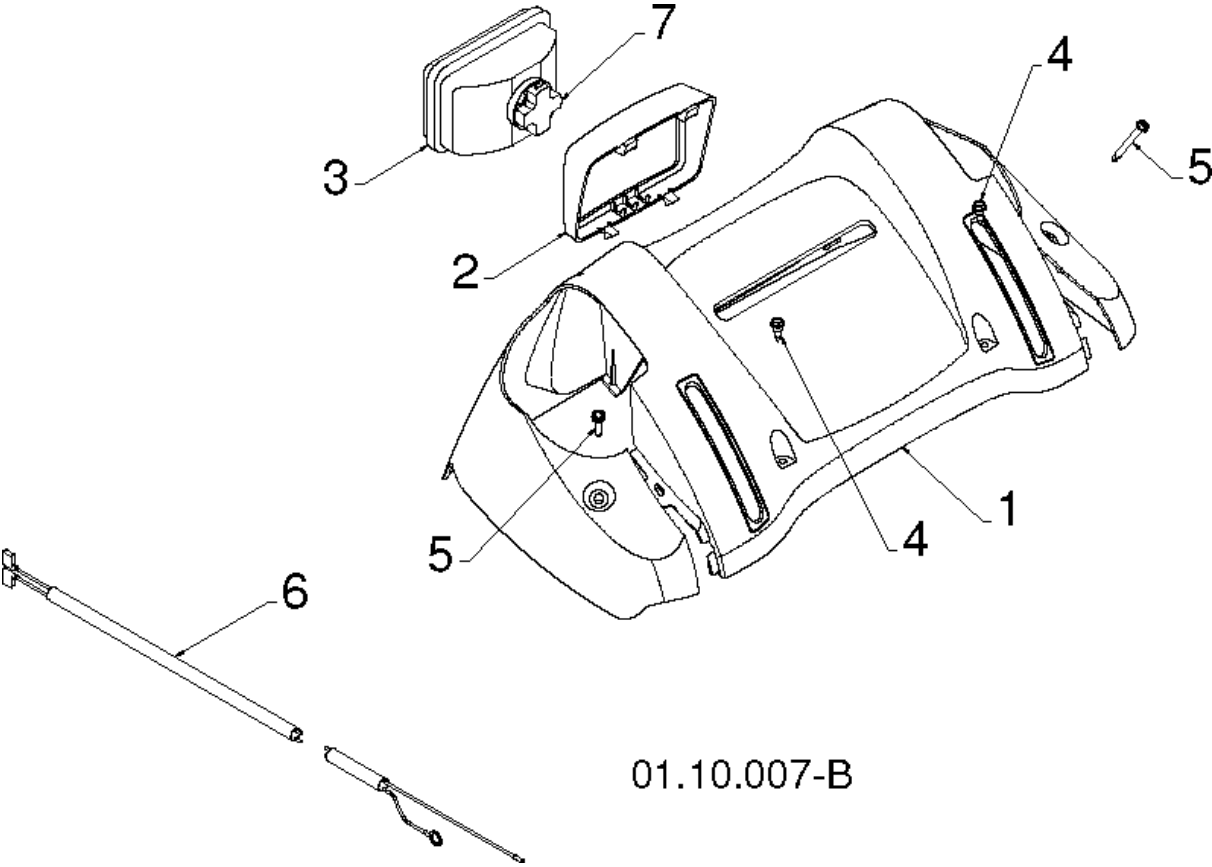

01.10.007-B

HANDLE & CONTROLS

PR14530ES, 96198004800, 2011-08

Ref	Part No	Description	Remark	QTY KIT
1	532 18 29-06	CONSOLE		1
2	532 17 86-68	FRAME		1
3	532 18 09-27	HEADLAMP		1
4	532 18 44-71	SCREW		1
5	532 17 52-62	PAN HEAD TAPPING SCREW		1
6	532 17 87-70	WIRING		1
7	532 18 37-84	FLOOD BULB		1