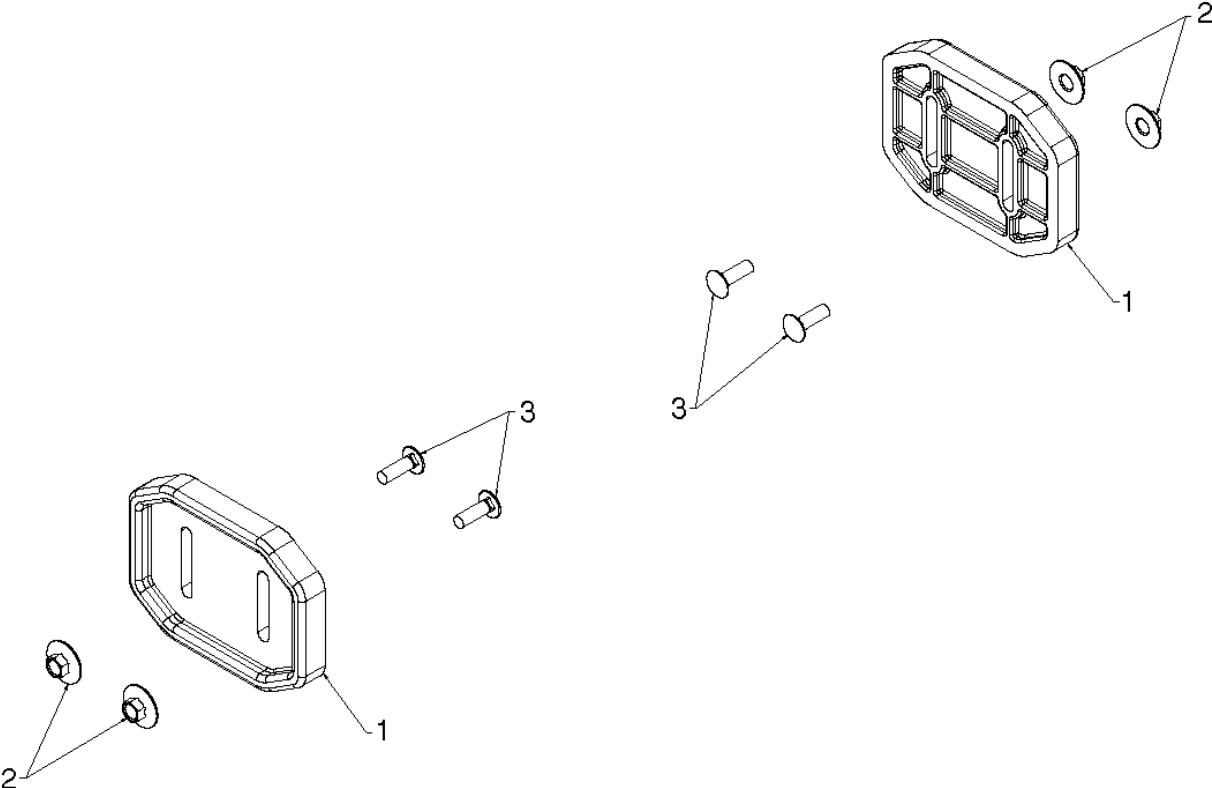

AUGER HOUSING & IMPELLER

PR14530ES, 96198004800, 2011-08

Ref	Part No	Description	Remark	QTY KIT
1	532 43 59-51	SKID PLATE		1
2	532 42 65-89	NUT		1
3	872 11 05-10	BOLT		1