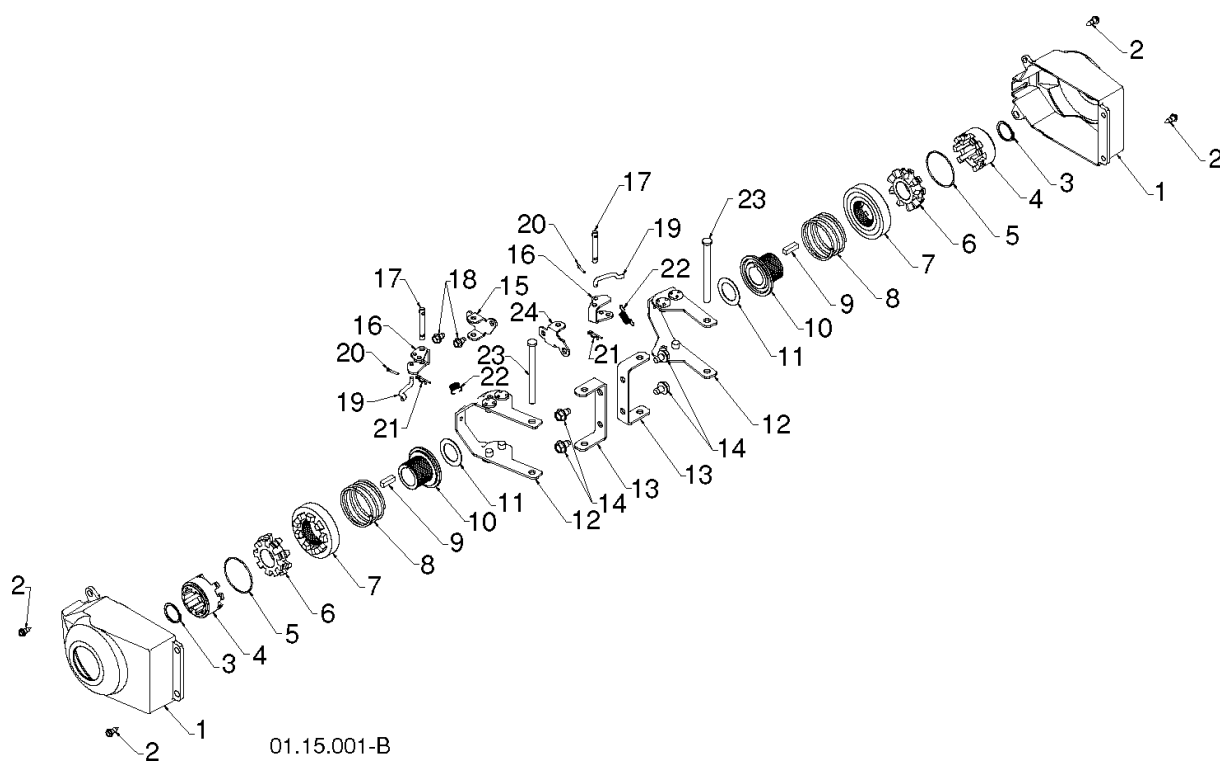

WHEELS & TIRES

PR14530ES, 96198004800, 2011-08

Ref	Part No	Description	Remark	QTY KIT
1	532 40 51-61	COVER		1
2	532 18 44-71	SCREW		1
3	812 00 00-45	RETAINER RING		1
4	532 19 21-26	PINION		1
5	532 18 24-66	RING		1
6	532 18 76-22	LOBE.WHEEL		1
7	532 19 49-41	CLUTCH		1
8	532 17 91-39	SPRING		1
9	532 18 92-82	KEY		1
10	532 19 49-40	PLUG		1
11	532 17 46-97	WASHER		1
12	532 44 52-66	YOKE		1
13	532 18 41-97	BRACKET		1
14	817 49 05-08	SCREW		1
15	532 19 95-11	BRACKET		1
16	532 19 95-18	BRACKET		1
17	532 18 18-47	PEN		1
18	817 60 04-06	SCREW		1
19	532 40 50-77	LINK		1
20	532 70 02-79	CLIP		1
21	532 08 51-79	CLIP		1
22	532 19 38-85	SPRING		1
23	532 18 20-15	PEN		1
24	532 19 95-12	BRACKET		1