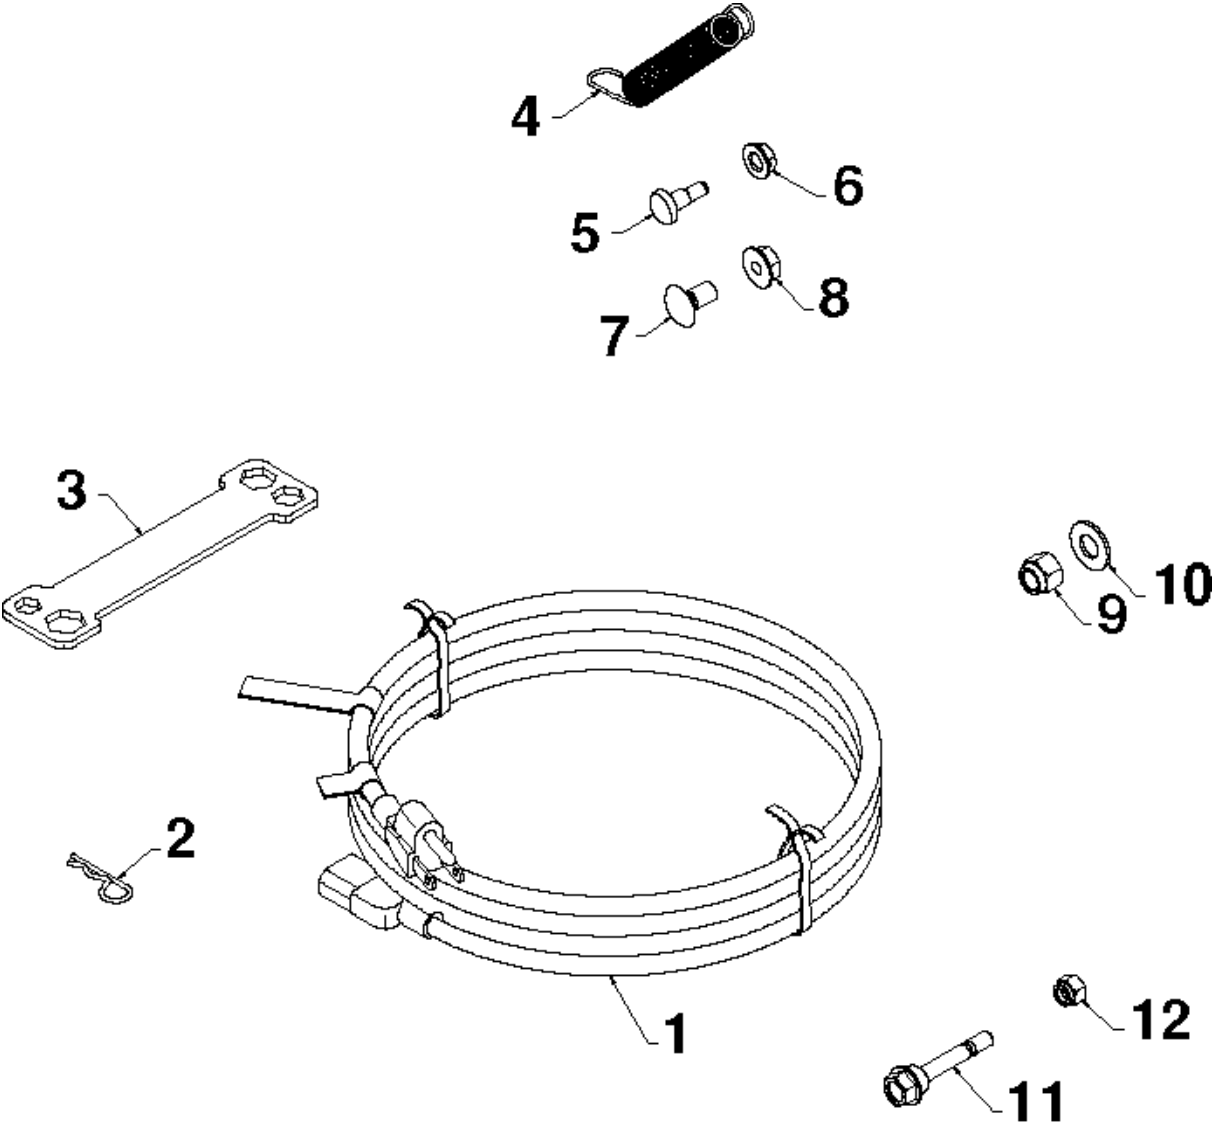

WHEELS & TIRES

PR14530ES, 96198004800, 2011-08

Ref	Part No	Description	Remark	QTY KIT
1	532 44 47-60	WHEEL	LH	1
2	532 44 47-61	WHEEL	RH	1

01.14.003-B