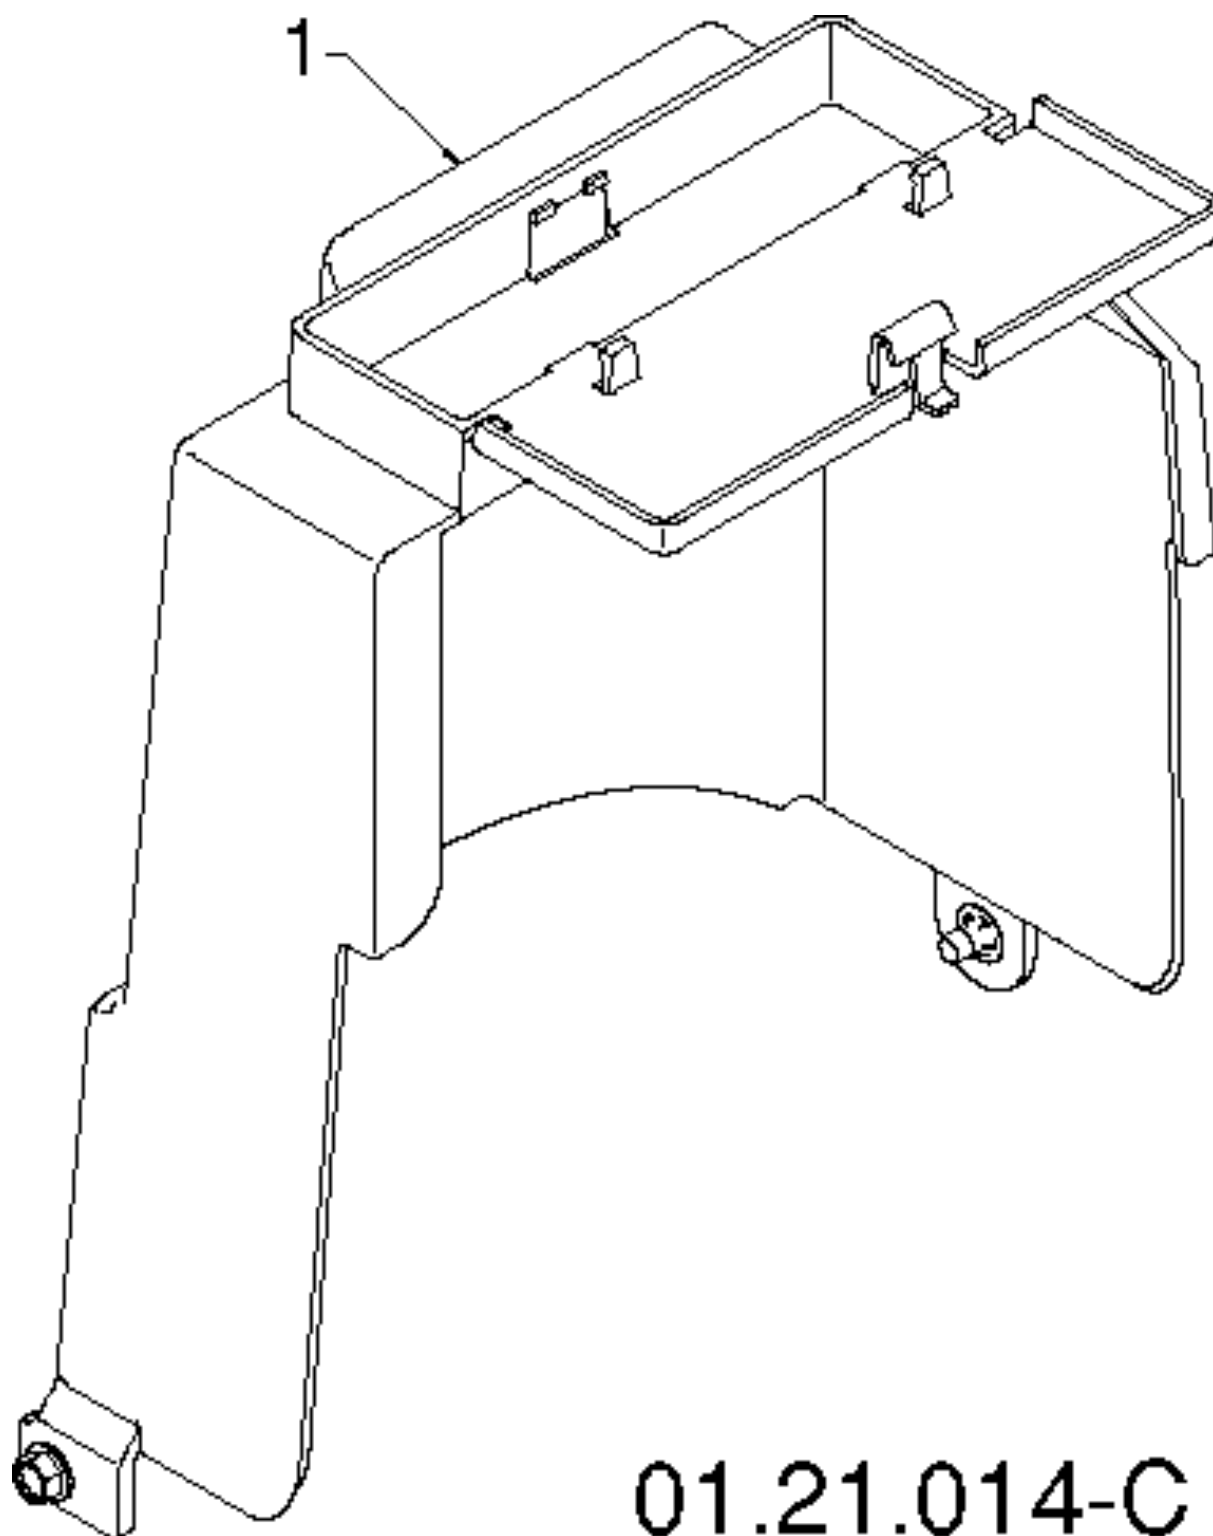

"CHASSIS, ENGINE & PULLEYS"

PR14530ES, 96198004800, 2011-08

Ref	Part No	Description	Remark	QTY KIT
1	532 43 88-42	PLATE		1

01.21.020-B

Ref	Part No	Description	Remark	QTY KIT
1	532 41 98-88	BELT		1
2	532 42 73-04	V-BELT		1
3	532 42 92-71	BRACKET		1
4	532 18 05-23	PULLEY		1
5	532 42 92-70	BRACKET		1
6	532 42 65-89	NUT		1
7	874 78 05-24	BOLT		1
8	532 42 42-97	BOLT		1
9	532 75 11-53	LOCKNUT 5/16-18 RL550HVA		1
10	817 00 05-10	BOLT		1
11	532 42 75-76	BRACKET		1
12	532 18 05-22	PULLEY		1
13	532 05 92-89	WASHER		1
14	873 80 05-00	LOCK NUT		1
15	874 78 05-20	BOLT		1
16	532 85 10-84	SCREW		1
17	819 13 20-05	WASHER		1
18	532 42 59-34	PULLEY		1
19	532 42 59-33	PULLEY		1
20	874 61 05-16	SCREW		1
21	810 04 05-00	WASHER		1
22	532 15 54-52	GUIDE, BELT		1
23	811 05 05-00	WASHER		1
24	532 17 53-31	BUSHING		1
25	819 11 22-06	WASHER		1
26	874 61 05-20	SCREW CAP		1
27	874 76 06-08	SCREW		1