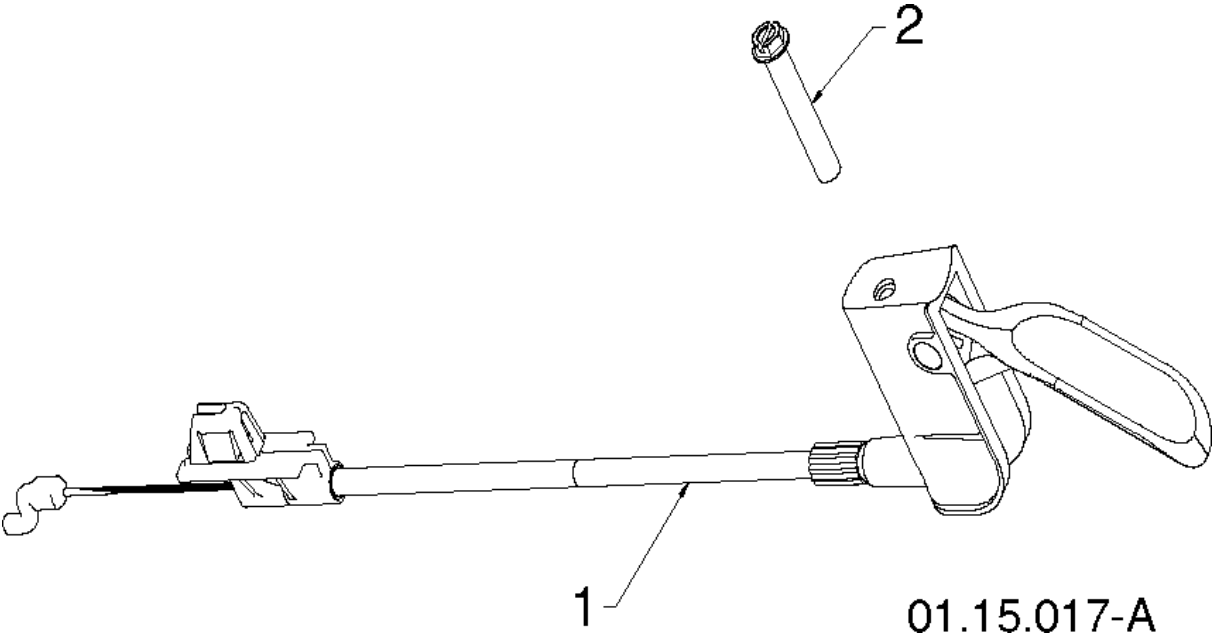

Ref	Part No	Description	Remark	QTY KIT
1	532 43 86-29	CABLE		1
2	874 04 10-24	SCREW		1