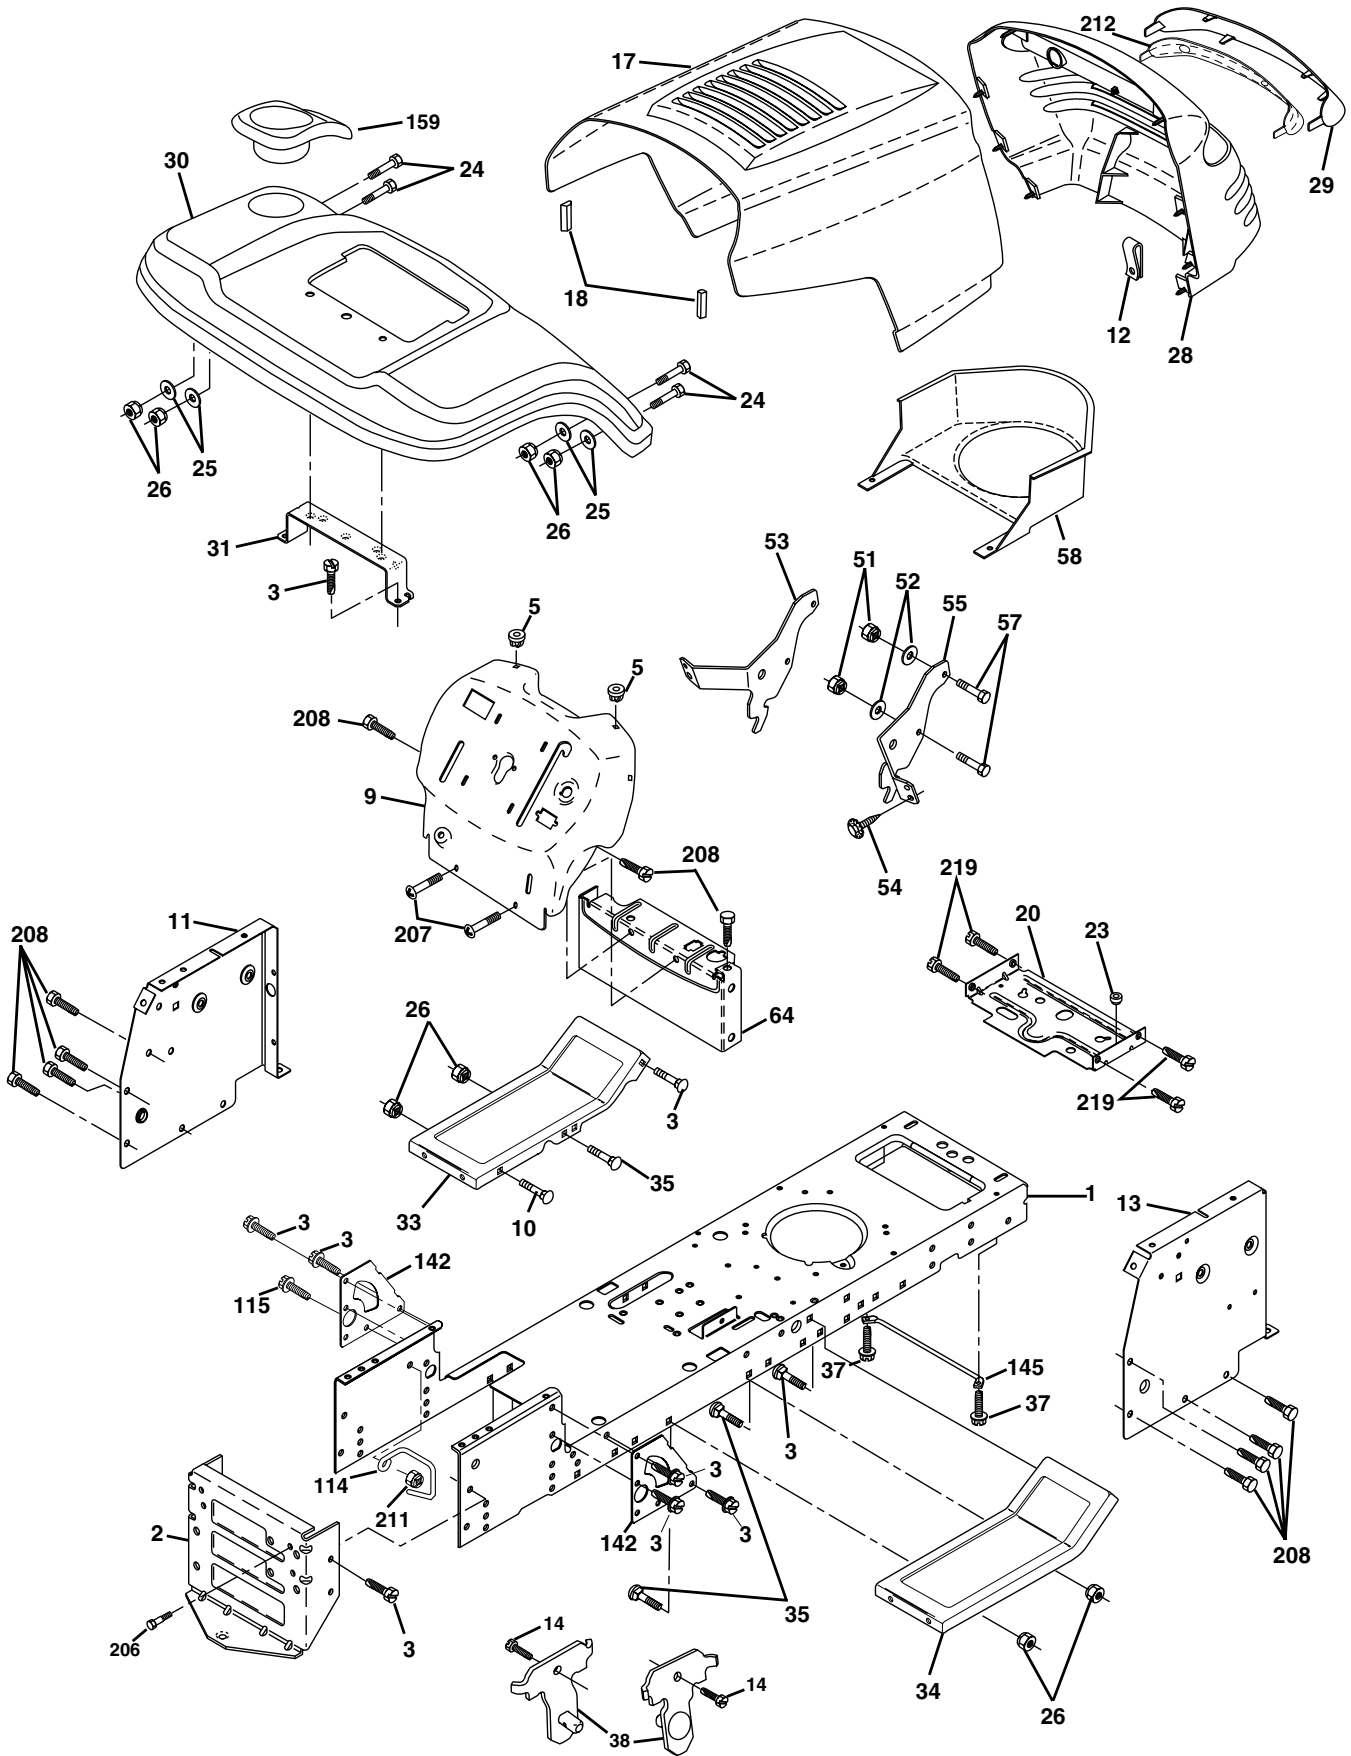

REPAIR PARTS

TRACTOR - - MODEL NUMBER PR1842STA PRODUCT NUMBER 954 56 82-05
CHASSIS AND ENCLOSURES

REPAIR PARTS

TRACTOR - - MODEL NUMBER PR1842STA PRODUCT NUMBER 954 56 82-05 CHASSIS AND ENCLOSURES

KEY NO.	PART NO.	DESCRIPTION
1	174619	Chassis
2	176554	Drawbar
3	17060612	Screw 3/8-16x.75
5	155272	Bumper Hood/Dash
9	168337X012	Dash P/L
10	72140608	Bolt Carriage 3/8-16 x 1
11	174996	Panel Dash Lh
12	145660	Clip Tinnerman
13	172105X010	Panel Dash Rh
14	17490608	Screw Thdrol 3/8-16 x 1-1/4
17	159639X428	Hood LT/PL
18	126938X	Bumper Hood
20	180679	Plate Mtg Battery Fuel Tank Fr
23	124028X	Bushing
24	74780616	Bolt Fin Hex 3/8-16 x 1 Gr 5
25	19131312	Washer 13/32 X 13/16 X 12 Ga
26	73800600	Nut Lock Hex W/Ins 3/8-16 Unc
28	179844	Grille LT/PL
29	170472X599	Lens LT/PL
30	169470X428	Fender Footrest STLT Pnt
31	136619	Bracket Support Fender
33	179716X428	Footrest Pnt Lh
34	179717X428	Footrest Pnt Rh
35	72110606	Bolt Rdhd Sht Sqnk 3/8-16 x 3/4
37	17490508	Screw Thdrol 6/16-18 x 1/2 TYT
38	175710	Bracket Asm. Pivot Mower Rear
51	73800400	Nut Lock Hex W/Ins 1/4-20
52	19091416	Washer 9/32 x 7/8 x 16 Ga.
53	144697	Bracjet Grukke Lh
54	161464	Screw Hex Wshd 8-18 x 7/8
55	144696	Bracket Grille Rh
57	74780412	Bolt Hex 1/4-20 x 3/4
58	174930	Duct Air
64	154798	Dash Lower STLT
114	158112	Keeper Belt Rear Lh
115	17060620	Screw 3/8-16 x 1-1/4
142	175702	Plate Reinforcement STLT
145	156524	Rod Pivot Chassis/Hood
159	169473X428	Cupholder
206	170165	Bolt Shoulder 5/16-18
207	17670508	Screw Thdrol 5/16-18 x 1/2
208	17670608	Screw Thdrol 3/8-16 x 1/2
211	145212	Nut Hex Flange Lock
212	156229	Insert Lens Reflect P/L LT
219	17000512	Screw 5/16-18 x 3/4
--	5479J	Plug

NOTE: All component dimensions given in U.S. inches
1 inch = 25.4 mm