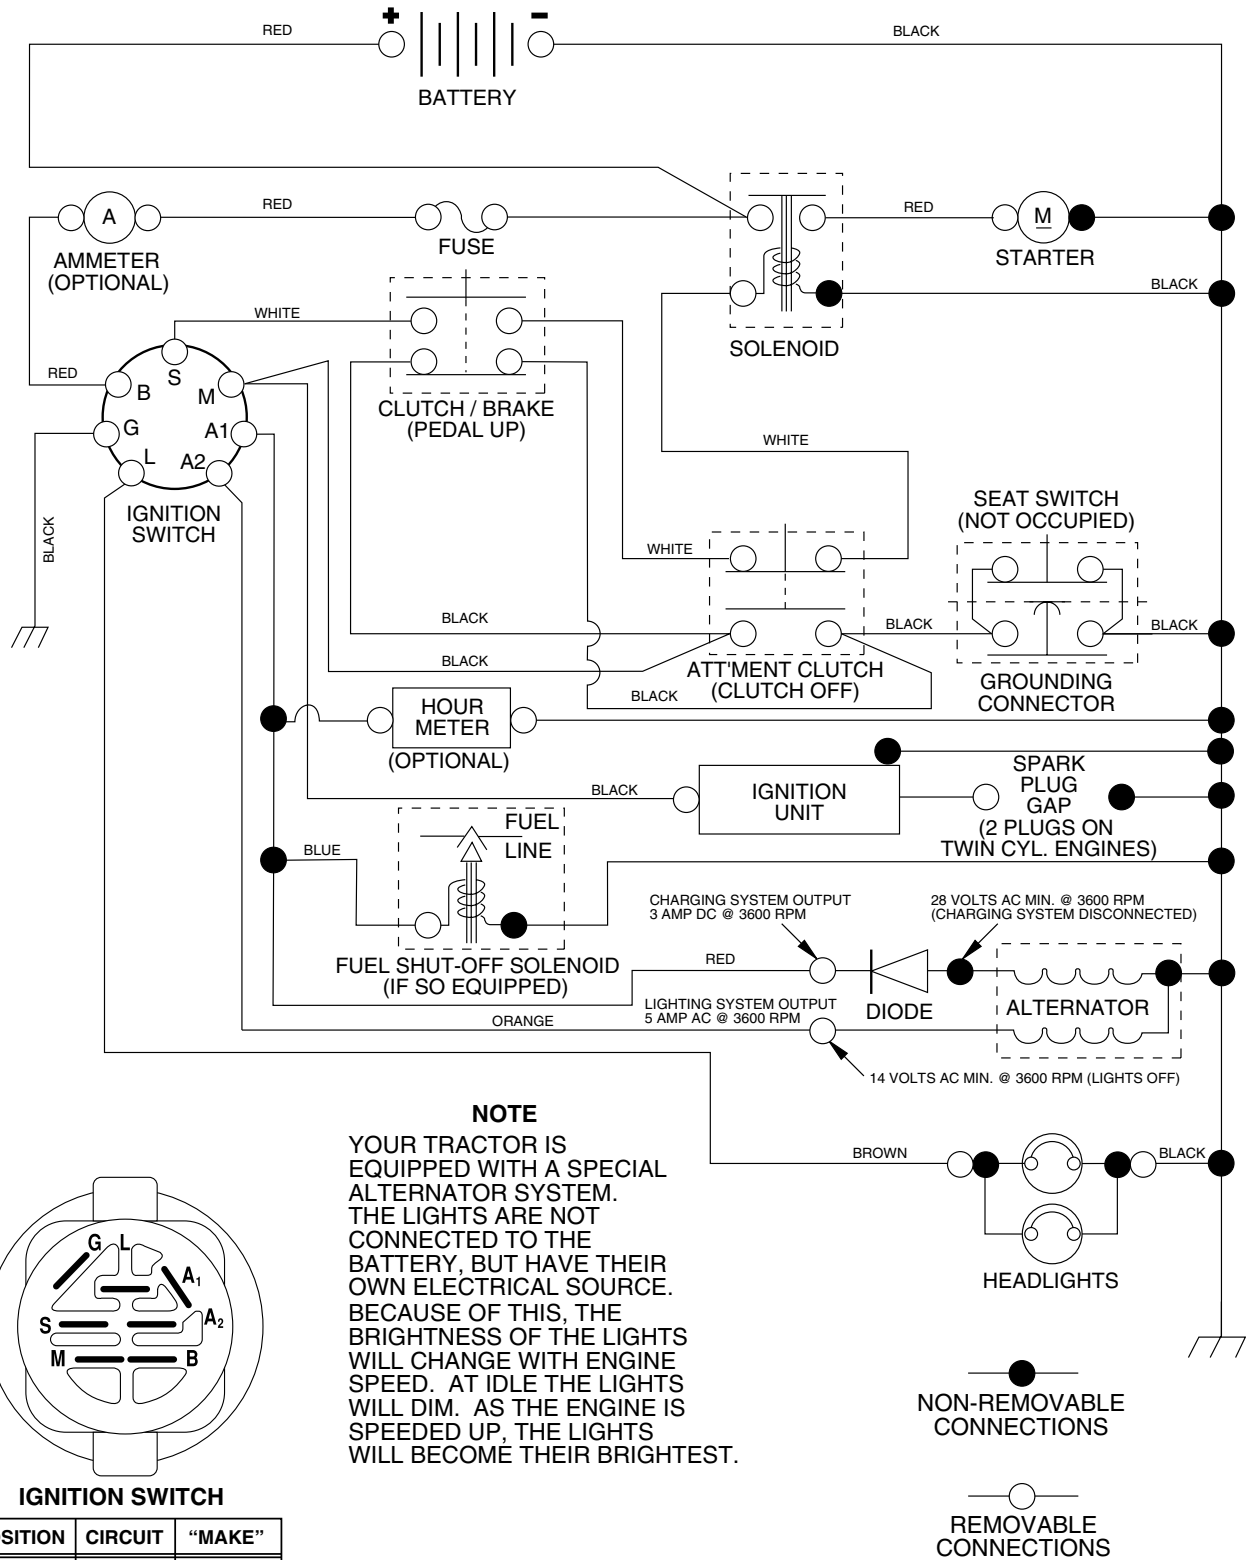

TRACTOR - - MODEL NUMBER PR1842STA PRODUCT NUMBER 954 56 82-05 SCHEMATIC