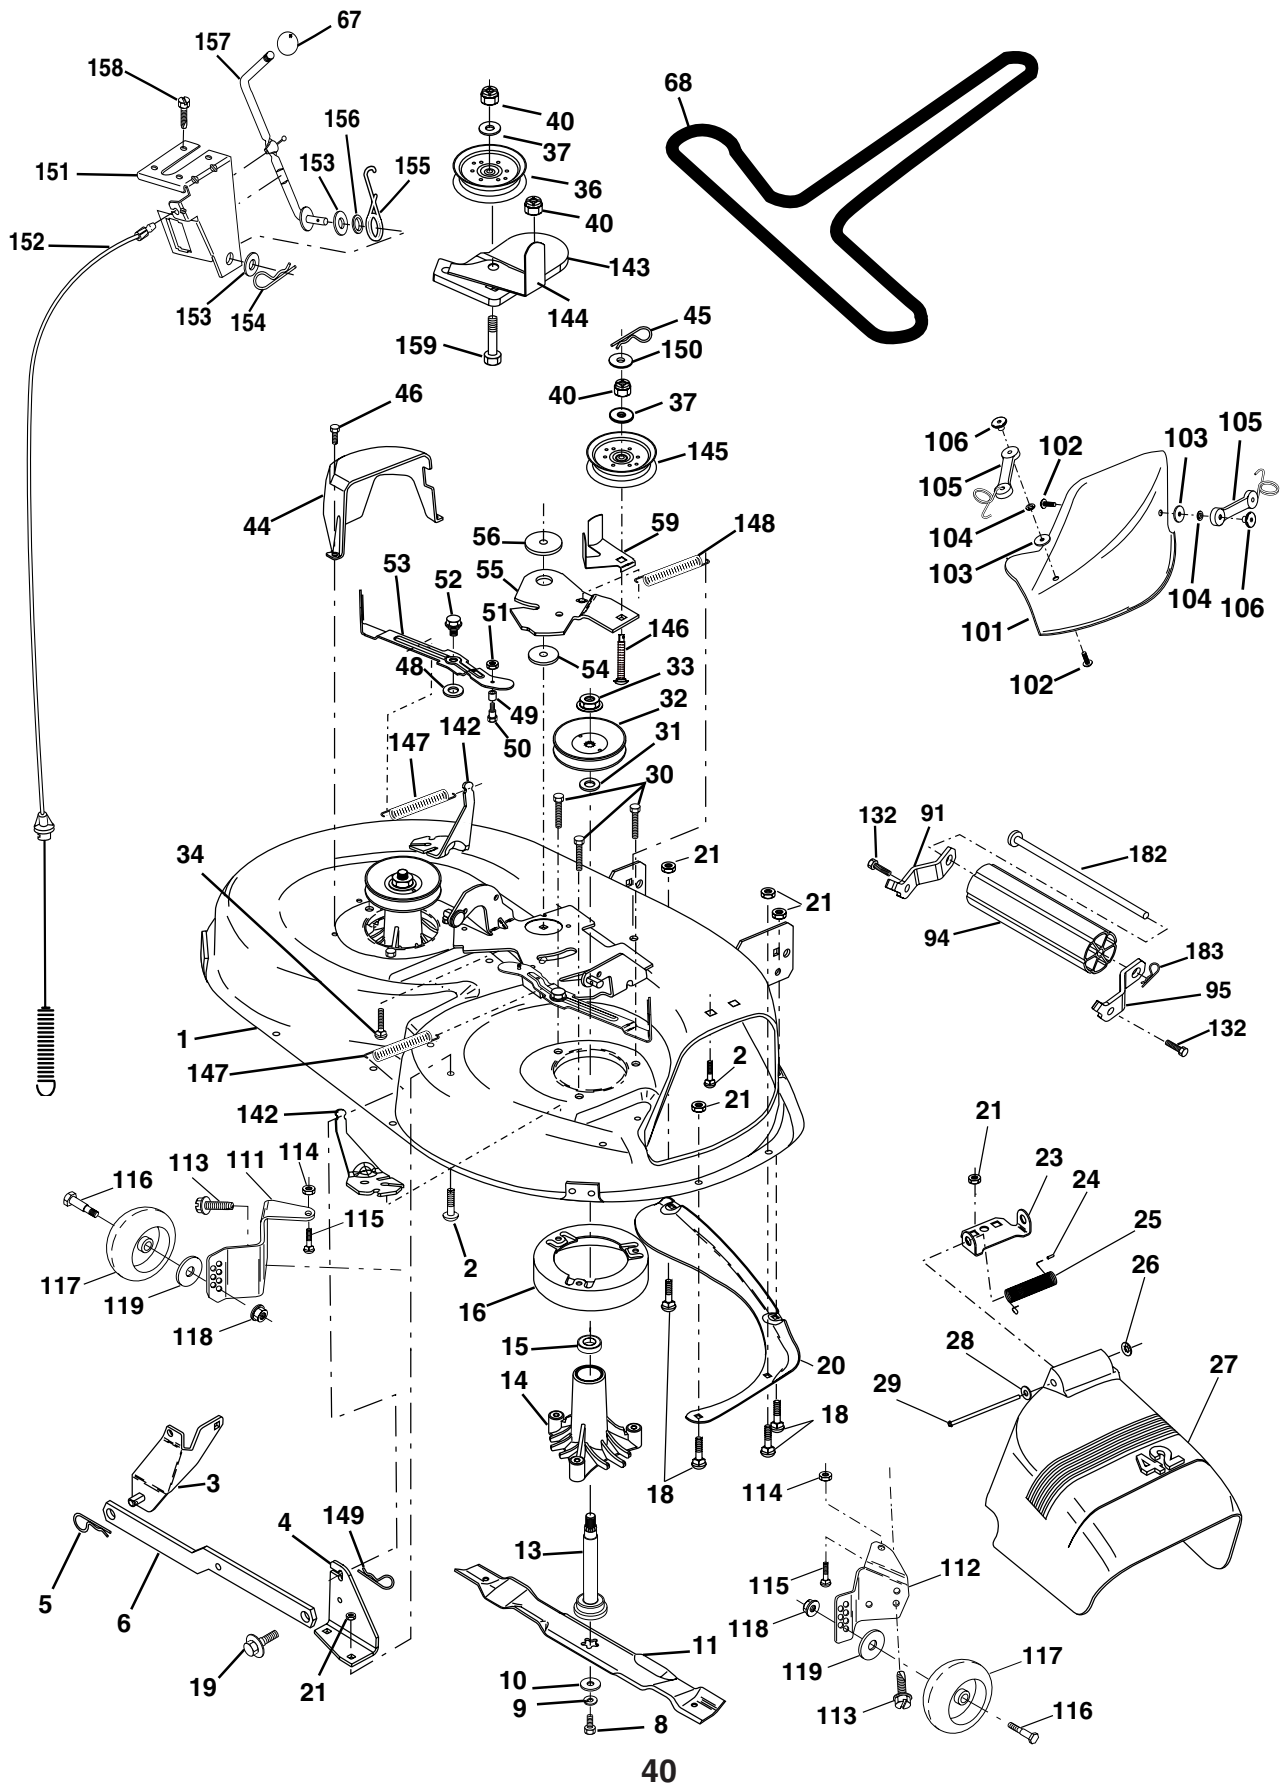

REPAIR PARTS

TRACTOR - - MODEL NUMBER PR1842STA PRODUCT NUMBER 954 56 82-05
MOWER DECK

REPAIR PARTS

TRACTOR - - MODEL NUMBER PR1842STA PRODUCT NUMBER 954 56 82-05 MOWER DECK

KEY NO.	PART NO.	DESCRIPTION	KEY NO.	PART NO.	DESCRIPTION
1	165892X421	Mower Deck Assembly, 42"	94	132264	Roller, Nose
2	72140506	Bolt	95	180533	Bracket Asm. Noseroller RH
3	138017	Bracket Asm Fr. Sway Bar 3/42	101	136420	Mulcher Cover
4	165460	Bracket Asm Deck 42" Sway Bar	102	71081010	Screw
5	4939M	Retainer Spring	103	19061216	Washer, Flat
6	178024	Bar Sway Deck	104	10071000	Washer, Lock
8	850857	Bolt 3/8-24 x 25 Grade 8 patched	105	160793	Latch Assembly
9	10030600	Washer, Lock	106	2029J	Nut, Weld
10	140296	Washer, Hardened	111	179292X421	Bracket, Gauge, Wheel LH
11	134149	Blade, Mulching 42"	112	179293X421	Bracket, Gauge, Wheel RH
	138498	Blade Mower 42" Hi-Lift	113	17060510	Screw 3/8-16 x .625
13	137645	Shaft Assembly, Mandrel, Vented	114	73510500	Nut, Keps 5/16 - 18 UNC
14	128774	Housing, Mandrel, Vented	115	72110505	Bolt, Carriage 5/16-18 x 5/8
15	110485X	Bearing, Ball, Mandrel	116	4898H	Bolt, Shoulder
16	174493	Stripper, Mandrel Deck	117	165746	Wheel, Gauge
18	72140505	Bolt, Carriage 5/16-18 x 5/8	118	73930600	Nut Centerlock 3/8-16
19	132827	Bolt, Shoulder	119	19121414	Washer 3/8 x 7/8 x 14 Ga.
20	159770	Baffle, Vortex	132	17060612	Screw 3/8-16 x .75
21	73680500	Nut	142	165890	Arm Spring Brake Mower
23	177563	Bracket, Deflector Mower 42"	143	157109	Bracket Arm Idler 42"
24	105304X	Cap, Sleeve 80 x 112 Blk Mower	144	173441	Keeper Belt 42" Clutch Cable
25	123713X	Spring, Torsion, Deflector 2 52	145	173437	Pulley Idler Flat
26	110452X	Nut, Push Phos & Oil	146	173443	Bolt Carriage Idler
27	130968X428	Shield, Deflector 42" Blk	147	131335	Spring Extension
28	19111016	Washer 11/32 x 5/8 x 16 Gauge	148	169022	Spring Return Idler
29	131491	Rod, Hinge 42" 6 75 W/G	149	165898	Retainer Spring Yellow
30	173984	Screw Thdrol Washer Head	150	19091216	Washer 9/32 x 3/4 x 16 Ga.
31	129963	Washer, Spacer Mower Vented	151	169670	Bracket Clutch Cable
32	173436	Pulley, Mandrel	152	169676	Clutch Cable 42"
33	178342	Nut, Toplock 9/16 Flange	153	169674	Washer Flat 3/8" Type B
34	72110614	Bolt	154	169675	Spring Retainer
36	173438	Pulley, Idler, Flat	155	169671	Spring Retention LVR CLTCH CAB
37	19131316	Washer 13/32 x 13/16 x 16 Gauge	156	169672	Spacer Clutch Cable
40	73680600	Nut	157	169669	Rod Clutch Cable 3/8"
44	140088	Guard, Mandrel, LH	158	17720408	Screw Hex Thd Cut 1/4-20 x 5/8
45	4497H	Retainer	159	72140614	Bolt Rdhd Sqn 3/8-16 UNC x 1-3/4
46	137729	Screw, Thdrol 1/4-20 x 5/8 T	182	179126	Rod Roller Nose
48	133944	Washer, Hardened	183	163552	Retainer Spring
49	174284	Roller Assembly, Cam Follower	--	130794	Mandrel Assembly (Includes Housing, Shaft and Shaft Hardware Only-Pulley Not Included)
50	131340	Bolt, Shoulder #10-24 Grade 5	--	172559	Replacement Mower, Complete
51	69180	Locknut			
52	139888	Bolt, Shoulder 5/16-18 UNC			
53	131845	Arm Assembly, Pad, Brake			
54	133943	Washer, Hardened			
55	155046	Arm, Idler			
56	122052X	Spacer, Retainer			
59	173442	Guard TUV Idler			
67	171598	Knob			
68	144959	V-Belt, 42" Mower			
91	180532	Bracket Asm. Noseroller LH			

NOTE: All component dimensions given in U.S. inches
1 inch = 25.4 mm