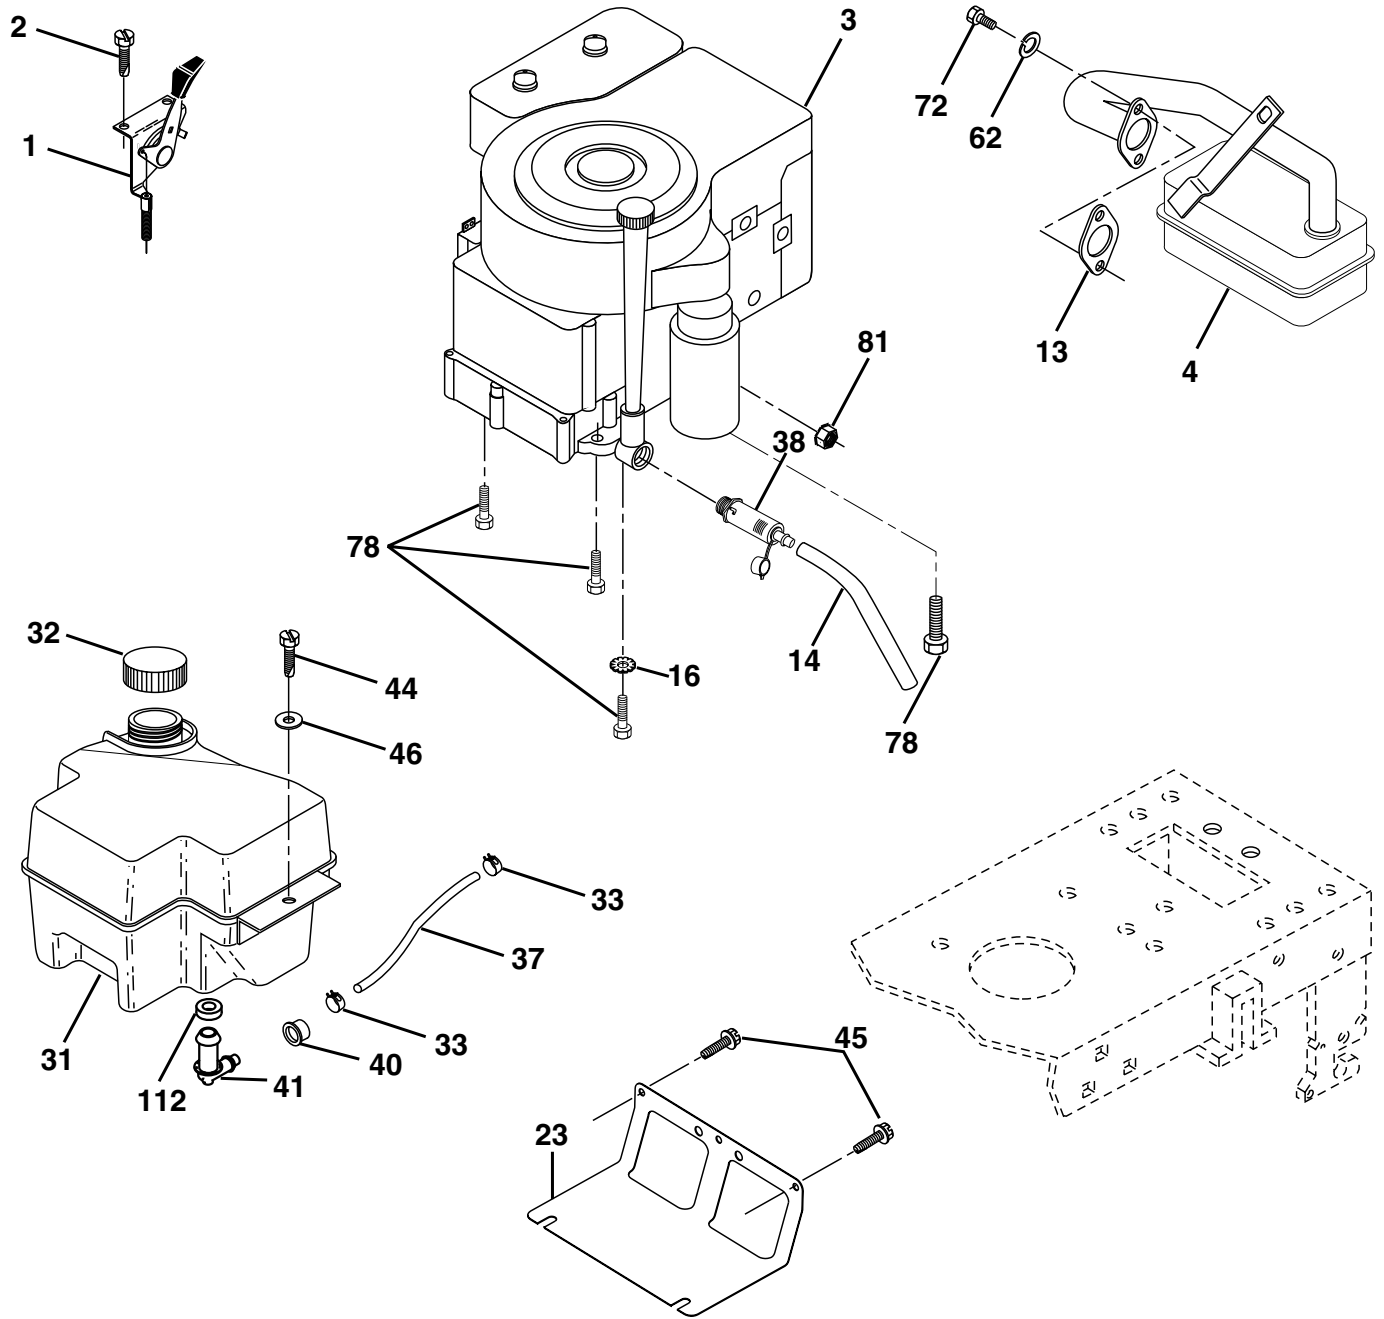

REPAIR PARTS

TRACTOR - - MODEL NUMBER PR1842STA PRODUCT NUMBER 954 56 82-05
ENGINE

OPTIONAL EQUIPMENT
Spark Arrester

REPAIR PARTS

TRACTOR - - MODEL NUMBER PR1842STA PRODUCT NUMBER 954 56 82-05
ENGINE

KEY NO.	PART NO.	DESCRIPTION
1	170771	Control Th/ch Flag
2	17720408	Screw Hex Thd Cut 1/4-20x5/8 T
3	-----	Engine, Briggs Model 31H777 (Order Parts From Engine Manufacturer)
4	149723	Muffler Exhaust
5	159955	Exhaust Tube LH
6	160589	Exhaust Tube RH
8	171877	Bolt 5/16-18 UNC x 3/4
10	162797	Shield Browning
11	10040500	Washer Lock 5/16
12	71070512	Screw Hex 5/16-18 x 3/4
13	165291	Gasket Muffler
14	13280336	Nipple Pipe 3/8 NPT x 4-1/2
15	13200300	Elbow STD 90 Degree 3/8-18
16	11050600	Washer Lock Ext Tooth 3/8
17	17060624	Screw 3/8-16 x 1-1/2
23	169837	Shield Brn/Dbr Guard
25	145996	Control Choke
26	73920600	Nut Keps 3/8-24 Unf
29	137180	Arrestor Spark
31	180645	Tank Fuel Front 2 00
32	140527	Cap Fuel
33	123487X	Clamp Hose Black
37	137040	Line Fuel 20"
38	-----	Plug Oil Drain (Order parts from engine manufacturer)
40	124028X	Bushing Snap Nyl Blk Fuel Line
41	139277	Stem Tank Fuel
44	17670412	Screw Hex wsh Thdrol 1/4-20x3/4
45	17000612	Screw Hex Wsh Thdrol 3/8-16 x 3/4
46	19091416	Washer 9/32 X 7/8 X 16 Ga
81	73510400	Nut Keps Hex 1/4-20 Unc
112	3645J	Bushing

NOTE: All component dimensions given in U. S.
inches 1 inch = 25.4 mm