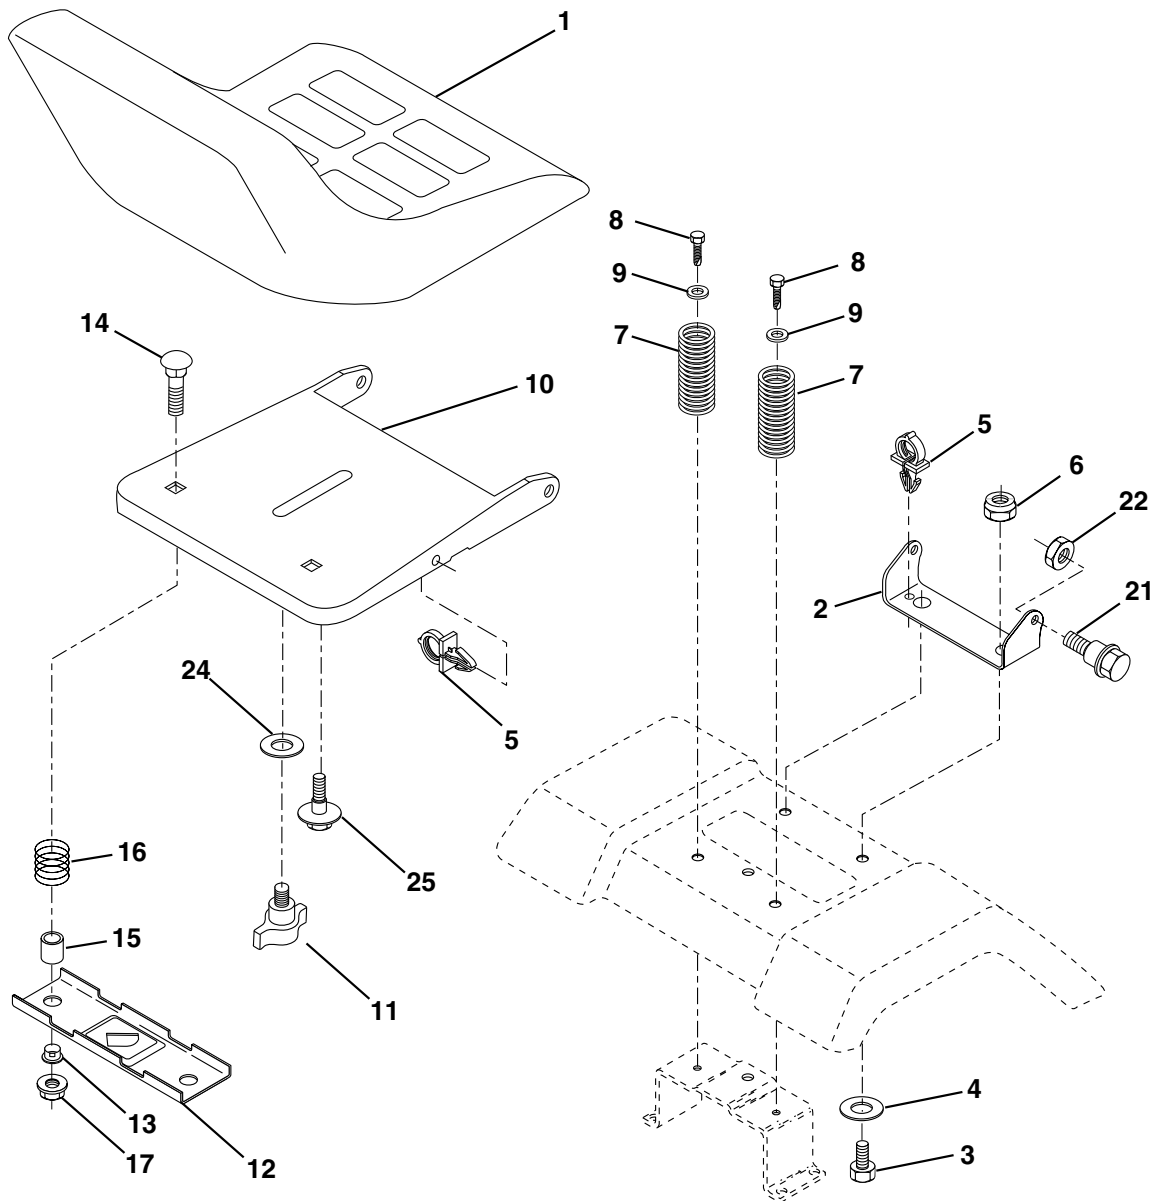

REPAIR PARTS

TRACTOR - - MODEL NUMBER PR1842STA PRODUCT NUMBER 954 56 82-05
SEAT ASSEMBLY

KEY NO.	PART NO.	DESCRIPTION
1	171683	Seat
2	140551	Bracket Pivot Seat 8 720
3	71110616	Bolt Fin Hex 3/8-16 Unc X 1
4	19131610	Washer 13/32 X 1 X 10 Ga
5	145006	Clip Push-In
6	73800600	Nut Hex w/Ins. 3/8-16 Unc
7	124181X	Spring Seat Cprsn 2 250 Blk Zi
8	17000616	Screw 3/8-16 X 1.5
9	19131614	Washer 13/32 X 1 X 14 Ga.
10	174894	Pan Seat
11	166369	Knob Seat

KEY NO.	PART NO.	DESCRIPTION
12	121246X	Bracket Mounting Switch
13	121248X	Bushing Snap Blk Nyl 50 Id
14	72050412	Bolt Rdhd Sqnk 1/4-20x1-1/2
15	134300	Spacer Split 28x 88
16	121250X	Spring Cprsn
17	123976X	Nut Lock 1/4 Lge Flg Gr 5 Zinc
21	171852	Bolt Shoulder 5/16-18 Unc
22	73800500	Nut Hex Lock W/Ins 5/16-18
24	19171912	Washer 17/32 X 1-3/16 X 12 Ga.
25	127018X	Bolt Shoulder 5/16-18 X 62

NOTE: All component dimensions given in U.S. inches
1 inch = 25.4 mm