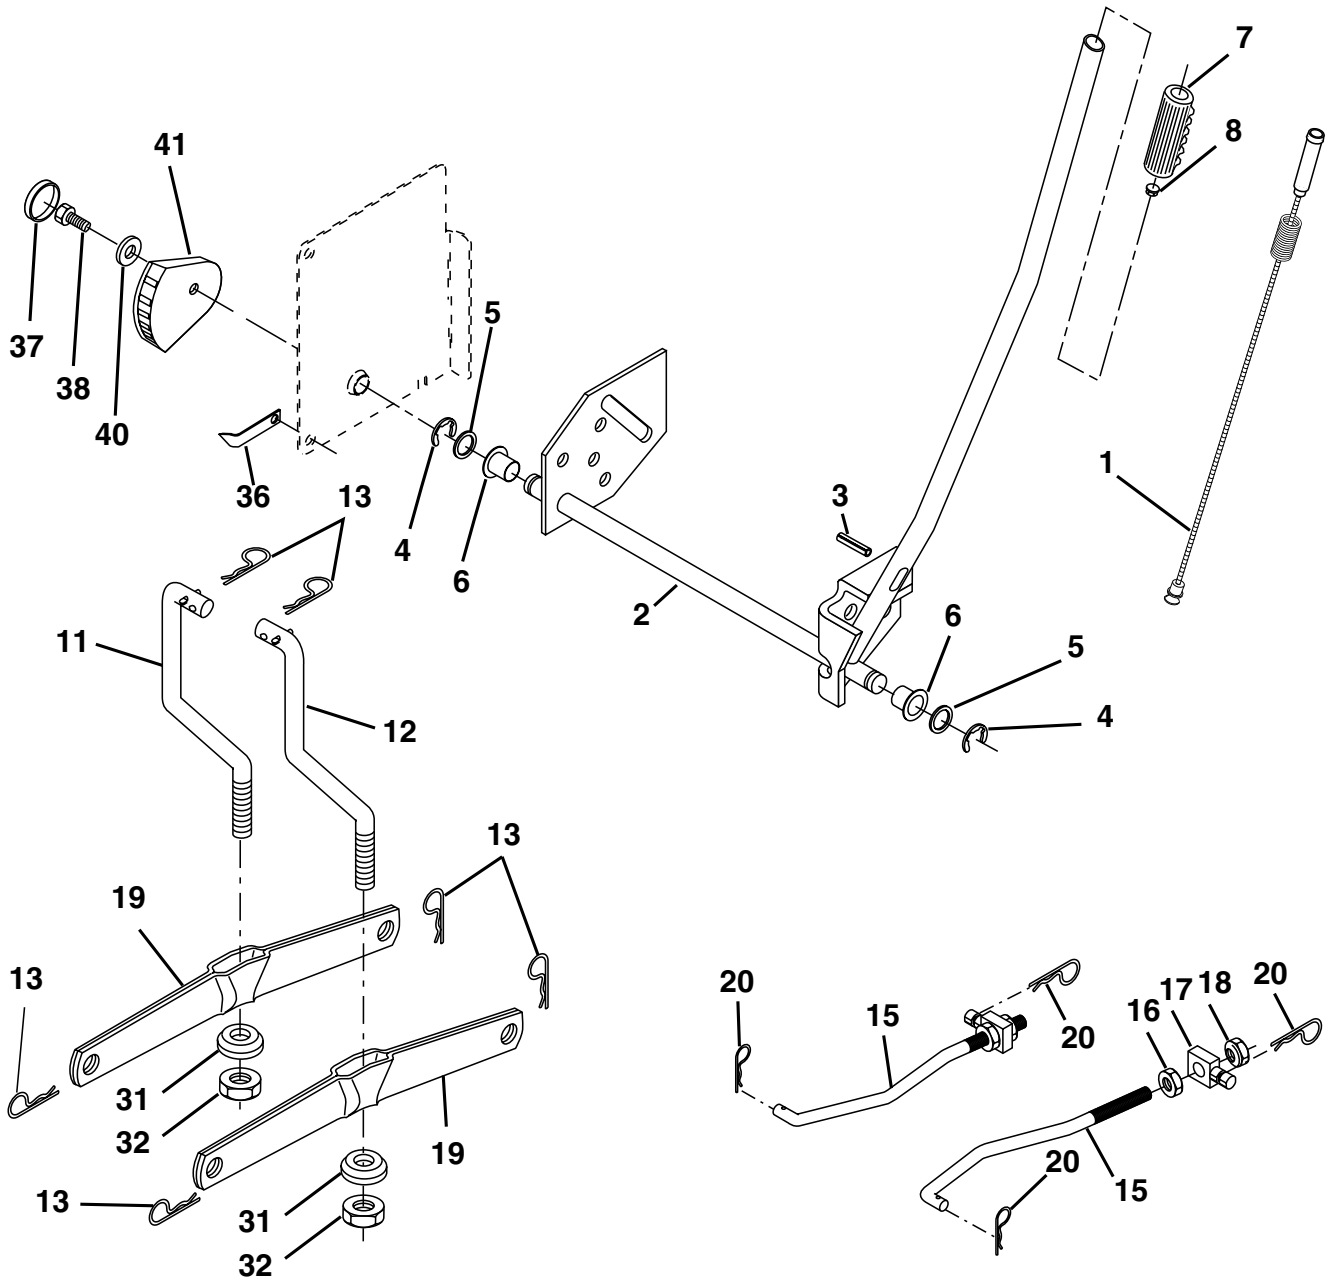

REPAIR PARTS

TRACTOR - - MODEL NUMBER PR1842STA PRODUCT NUMBER 954 56 82-05
MOWER LIFT

REPAIR PARTS

TRACTOR - - MODEL NUMBER PR1842STA PRODUCT NUMBER 954 56 82-05
MOWER LIFT

KEY NO.	PART NO.	DESCRIPTION
1	159460	Wire Asm Inner/Sprg W/plunger LT
2	159471	Shaft Asm Lift RH w/Inf
3	105767X	Pin Groove 1 500 Zinc
4	12000002	E Ring #5133-62
5	19211621	Washer 21/32 X 1 X 21 Ga
6	120183X	Bearing Nylon Blk 629 Id
7	125631X	Grip Handle
8	170770	Button Plunger Yellow
11	139865	Link Lift LH Fixed Length
12	139866	Link Lift RH Fixed Length
13	4939M	Retainer Spring
15	173288	Link Front
16	73350800	Nut Jam Hex 1/2-13 Unc
17	175689	Trunnion
18	73800800	Nut Lock w/Wsh 1/2-13 Unc
19	139868	Arm Suspension Rear
20	163552	Retainer Spring
31	169865	Bearing Pvt Lift
32	73540600	Nut Crownlock 3/8 - 24
36	155097	Pointer Height Indicator
37	123935X	Plug Hole Blk 1.485/1.515 Dia.
38	17060516	Screw Thdrol 5/16-18 x 1
40	19112410	Washer 11/32 x 1-1/2 10 Ga.
41	155098	Indicator Height STLT

NOTE: All component dimensions given in U.S. inches
1 inch = 25.4 mm