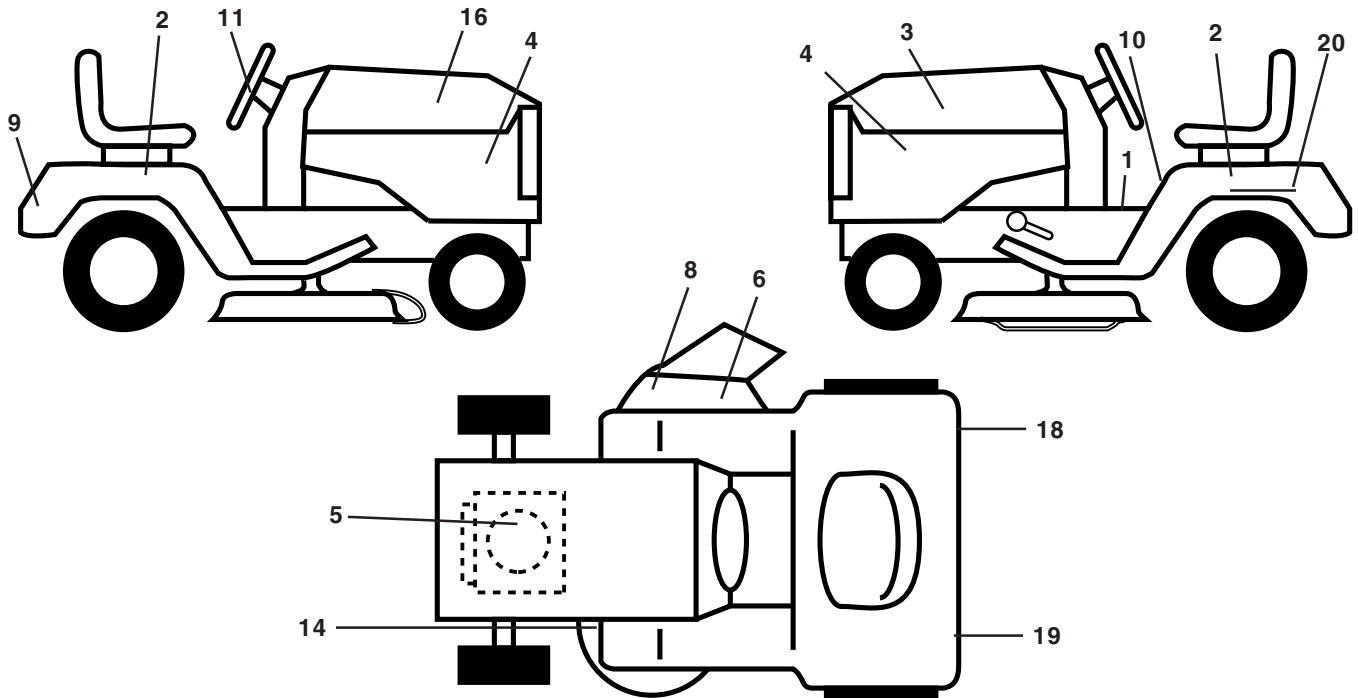

REPAIR PARTS

TRACTOR - - MODEL NUMBER PR1842STA PRODUCT NUMBER 954 56 82-05 DECALS

KEY NO.	PART NO.	DESCRIPTION
1	156369	Decal Oper
2	176305	Decal Fender Side
3	176308	Decal Hood LH
4	182005	Decal Side Panel Logo
5	181564	Decal HP Engine
6	179128	Decal Deck "B" 42"
8	170563	Decal Warning Mult-Language
9	172740	Decal Fender Logo
10	157140	Decal Fender Danger E/F

KEY NO.	PART NO.	DESCRIPTION
11	172743	Decal Ins Strg Whl
14	160396	Decal V-Belt Schematic
16	176307	Decal Hood Rh
18	173587	Decal Fender Reflector RH
19	173589	Decal Fender Reflector LH
20	145005	Decal Bat Dan/Psn
--	179768X428	Pad Footrest LH
--	179769X428	Pad Footrest RH
--	138311	Decal Handle Lft Height Adjust
--	181347	Manual Owner's (English)
--	181348	Manual Owner's (French)