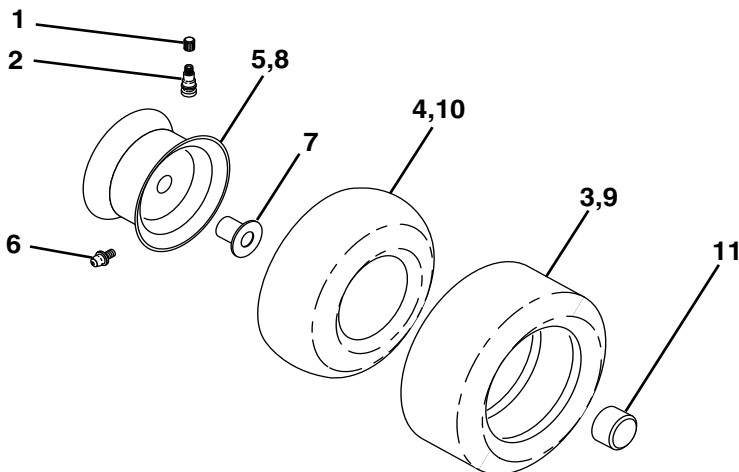

WHEELS AND TIRES

KEY NO.	PART NO.	DESCRIPTION
1	59192	Cap Valve Tire
2	65139	Stem Valve
3	170455	Tire F Ts 15 X 6 0 - 6 Service
4	59904	Tube Front (Service Item Only)
5	106732X421	Rim Asm 6"front Service
6	278H	Fitting Grease (Front Wheel Only)
7	9040H	Bearing Flange (Front Wheel Only)
8	106108X421	Rim Asm 8"rear Service
9	170456	Tire R Ts 20x10-8 C Service
10	7152J	Tube Rear (Service Item Only)
11	104757X421	Cap Axle 1 50 X 1 00
--	144334	Sealant, Tire (10 oz. Tube)

NOTE: All component dimensions given in U.S. inches
1 inch = 25.4 mm