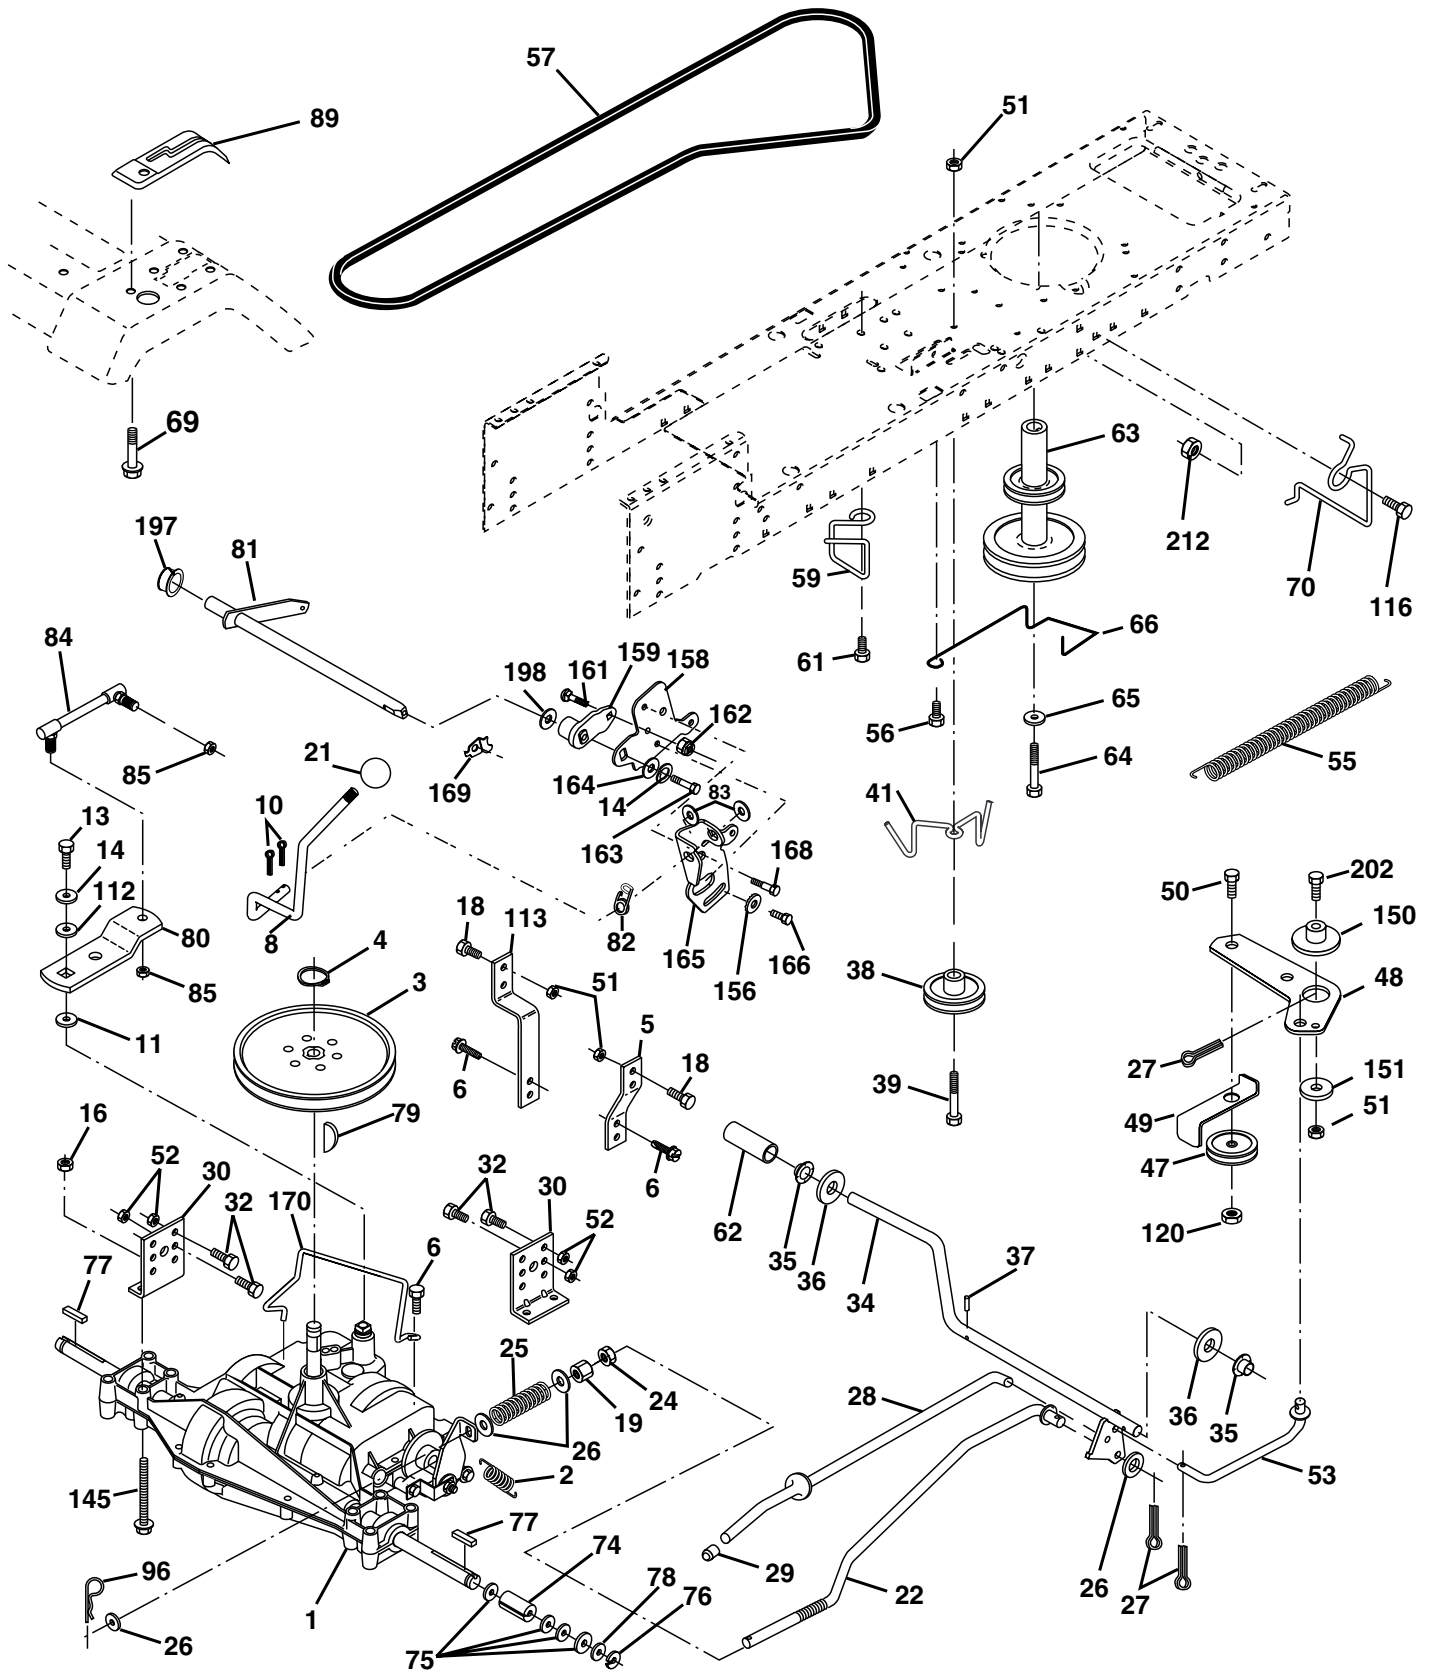

REPAIR PARTS

TRACTOR - - MODEL NUMBER PR1842STA PRODUCT NUMBER 954 56 82-05
DRIVE

REPAIR PARTS

**TRACTOR - - MODEL NUMBER PR1842STA PRODUCT NUMBER 954 56 82-05
DRIVE**

KEY NO.	PART NO.	DESCRIPTION	KEY NO.	PART NO.	DESCRIPTION
1	-----	Transaxle Peerless (206-545C) (Order parts from transaxle manufacturer)	63	175410	Engine Pulley
2	146682	Spring Return Brake T/a Zinc	64	71170764	Bolt Hex
3	123666X	Pulley Transaxle 18" tires	65	10040700	Washer Lock Hvy Hlcl Spr 7/16
4	12000028	Ring Retainer #5100-62	66	154778	Keeper Belt Engine Foolproof
5	121520X	Strap Torque 30 Degrees	69	142432	Screw Hex wsh HiLo 1/4 x 1/2 unc
6	17060512	Screw 5/16-18 X 3/4	70	134683	Guide Belt Mower Drive RH
8	165619	Rod Shift Fender Adjust Lt	74	137057	Spacer Axle
10	76020416	Pin Cotter 1/8 X 1 Cad	75	121749X	Washer 25/32 X 1 1/4 X 16 Ga
11	105701X	Washer Plate Shf 388 Sq Hole	76	12000001	E-ring#5133-75
13	74550412	Bolt 1/4-28 Unf Gr 8 W/Patch	77	123583X	Key Square 2 0 X 1845/ 1865
14	10040400	Washer Lock Hvy Helical	78	121748X	Washer 25/32 X 1-5/8 X 16 Ga
16	73800500	Nut Lock Hex w/ins 5/16-18	79	2228M	Key Woodruff #9 3/16 x 3/4
18	74780616	Bolt, Fin Hex 3/8-16 UNC x 1 Gr. 5	80	145090	Arm Shift
19	73800600	Nut Lock 3/8-16 Unc	81	165592	Shaft Asm Cross Tapered PMST/20
21	140845	Knob	82	123782X	Spring Torsion T/a
22	130804	Rod Brake Blk Zinc 26 840	83	19171216	Washer 17/32 X 3/4 X 16 Ga
24	73350600	Nut Hex Jam 3/8-16 Unc	84	166231	Link Transaxle PMST/20" Zinc
25	106888X	Spring Rod Brake 2 00 Zinc	85	150360	Nut Lock Center 1/4 - 28 FNTHD
26	19131316	Washer 13/32 X 13/16 X 16 Ga	89	169372X428	Console Shift STLT
27	76020412	Pin Cotter 1/8 X 3/4 Cad	96	4497H	Retainer Spring 1"
28	175765	Rod Brake Parking LT/YT	112	19091210	Washer 9/32 x 3/4 x 10 Ga.
29	71673	Cap Brake Parking	113	127285X	Strap Torque LT
30	169592	Bracket Mtg Transaxle	116	72140608	Bolt Rdhd Sq Neck 3/8-16 x 1
32	74760512	Bolt Hex Hd 5/16-18unc X 3/4	120	73900600	Nut Lock Flg. 3/8-16 Unc
34	175578	Shaft Asm Pedal Foot	145	74490540	Bolt Hex FLGHD 5/16-18 Gr. 5
35	120183X	Bearing Nylon Blk 629 Id	150	175456	Spacer Retainer
36	19211616	Washer 21/32 X 1 X 16 Ga	151	19133210	Washer 13/32 x 2 x 10
37	1572H	Pin Roll 3/16 X 1"	156	166002	Washer Srrted 5/16ID x 1.125
38	179114	Pulley Composite Flat	158	165589	Bracket Shift Mount
39	74760648	Bolt Fin Hex 3/8-16 unc X 3	159	165494	Hub Tapered Flange Shift Lt
41	175556	Keeper Belt Flat Idler	161	72140406	Bolt Rdhd Sqnk 1/4-20 x 3/4 Gr
47	127783	Pulley Idler V Groove Plastic	162	73680400	Nut Crownlock 1/4-20 Unc
48	154407	Bellcrank Asm	163	74780416	Bolt Hex Fin 1/4-20 Unc x 1 Gr 5
49	123205X	Retainer Belt Style Spring	164	19091010	Washer 5/8 x .281 x 10 Ga
50	74760624	Bolt Hex Hd 3/8-16unc X 1-1/2	165	165623	Bracket Pivot Lever
51	73680600	Nut Crownlock 3/8-16 Unc	166	166880	Screw 5/16-18 x 5/8
52	73680500	Nut Crownlock 5/16-18 Unc	168	165492	Bolt Shoulder 5/16-18 x .561
53	105710X	Link Clutch	169	165580	Plate Fastening
55	105709X	Spring Return Clutch 6 75	170	178394	Keeper Belt Transaxle Gear
56	17060620	Screw 3/8-16 x 1-1/4	197	169613	Nyliner Snap-In
57	130801	V-Belt Ground Drive 95 25	198	169593	Washer Nyliner
59	169691	Keeper Belt Span Ctr	202	72110612	Bolt Carr Sh 3/8-16 x 1-1/2 Gr. 5
61	17120614	Screw 3/8-16 x .875	212	145212	Nut Hexflange Lock
62	8883R	Cover Pedal Blk Round			

NOTE: All component dimensions given in U.S. inches
1 inch = 25.4 mm