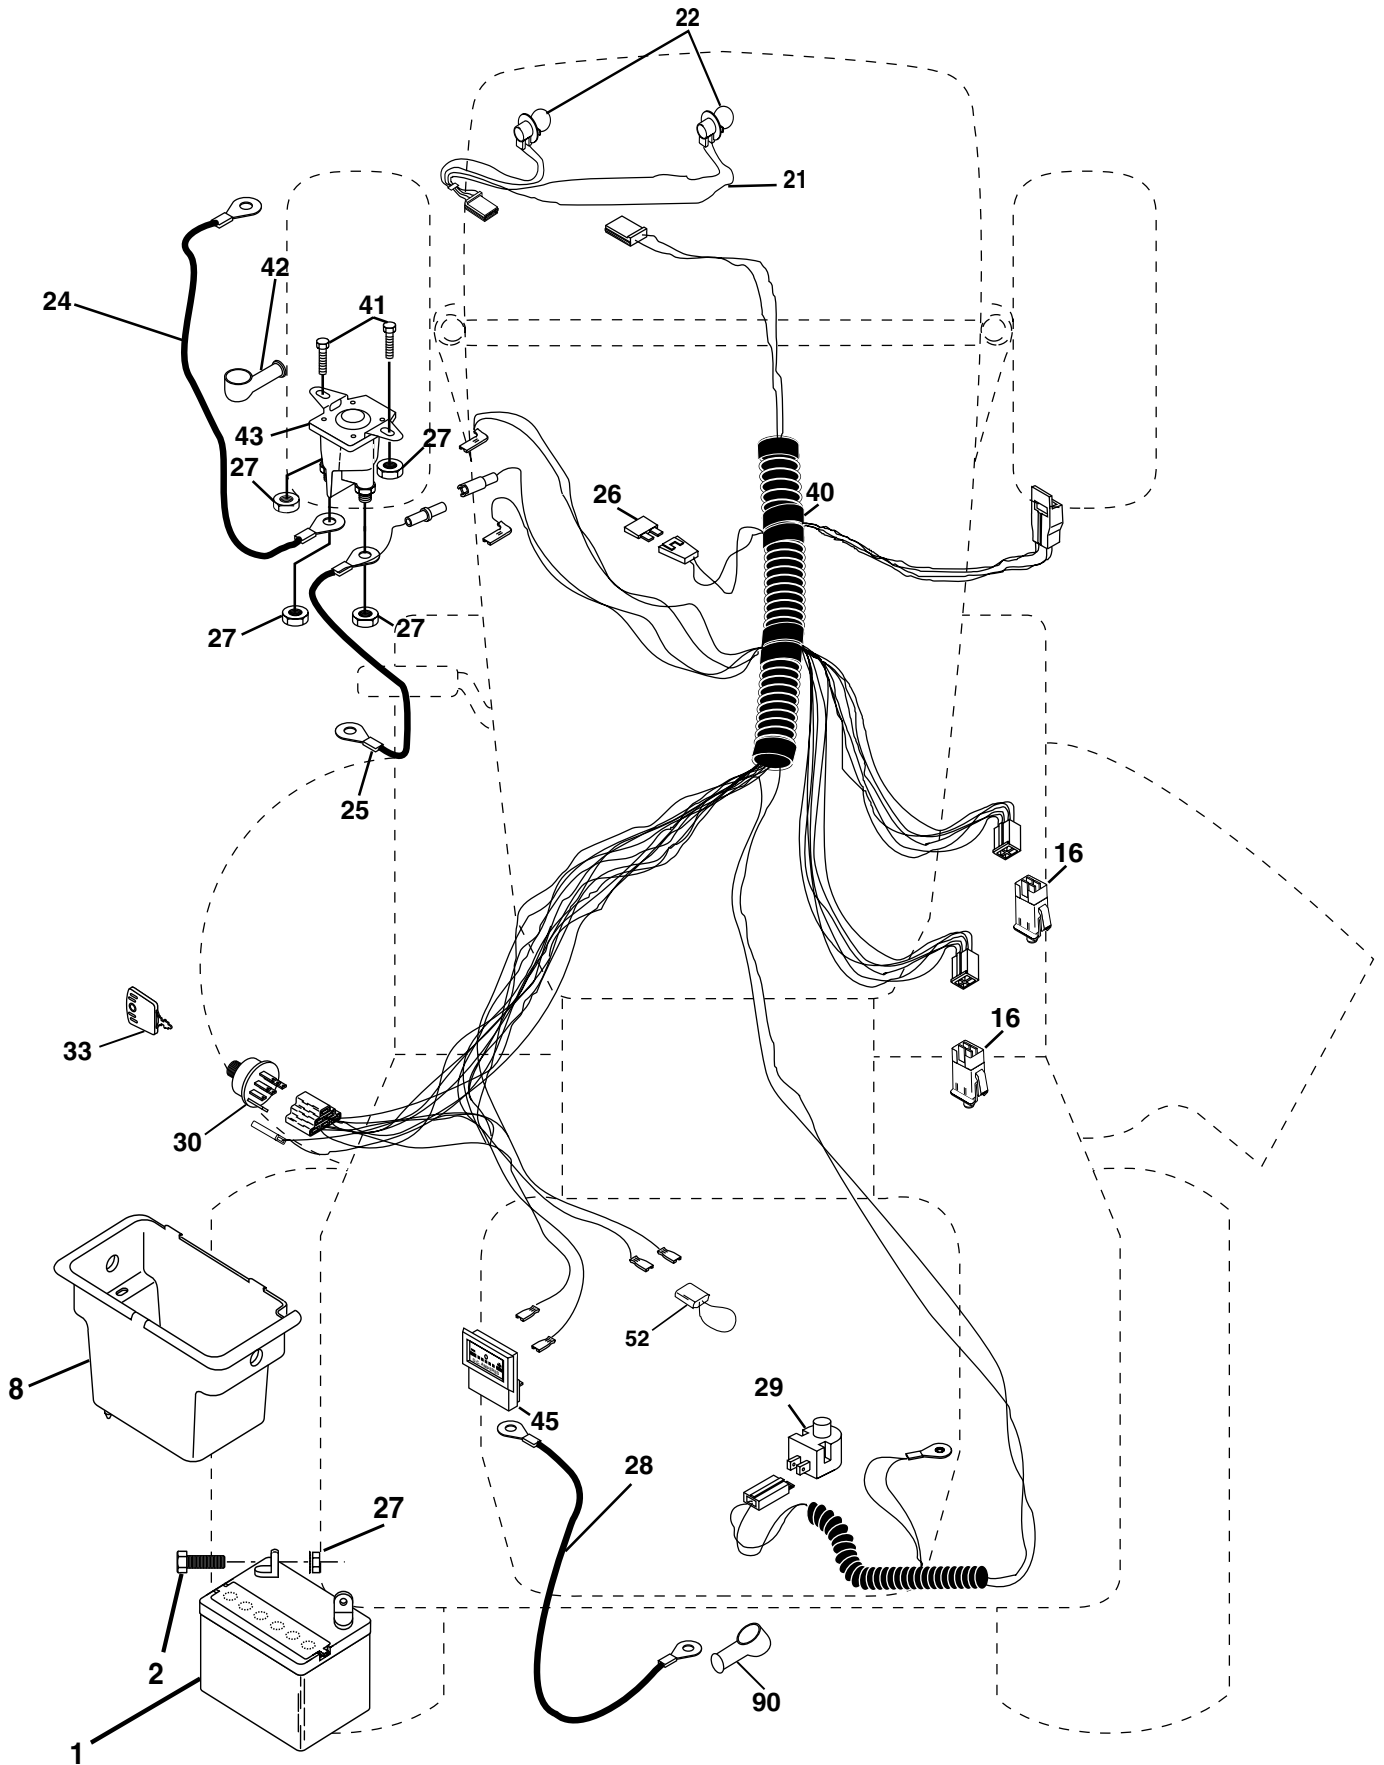

# TRACTOR - - MODEL NUMBER PR1842STA PRODUCT NUMBER 954 56 82-05 SCHEMATIC

# REPAIR PARTS

TRACTOR - - MODEL NUMBER PR1842STA PRODUCT NUMBER 954 56 82-05  
ELECTRICAL

# REPAIR PARTS

TRACTOR - - MODEL NUMBER PR1842STA PRODUCT NUMBER 954 56 82-05  
ELECTRICAL

KEY NO.	PART NO.	DESCRIPTION
1	163465	Battery
2	74760412	Bolt Hex Hd 1/4-20unc X 3/4
8	176689	Battery Box
16	176138	Switch Interlock Push-In
21	175685	Harness Socket Light
22	4152J	Bulb, Light # 1156
24	4799J	Cable Battery
25	146147	Cable Battery 6 Ga Red w/16 wire
26	175158	Fuse
27	73510400	Nut Keps Hex 1/4-20 Unc
28	4207J	Cable Ground 6ga 12 black
29	121305X	Switch Plunger Nc Gray
30	175566	Switch Ign
33	140401	Key Ign Molded Generic
40	179720	Harness Ign
41	71110408	Bolt Fin Hex 1/4-20uncx 1/2
42	131563	Cover Terminal Red
43	178861	Solenoid
45	121433X	Ammeter Rectangular
52	141940	Protection Loop
90	180449	Cover Terminal