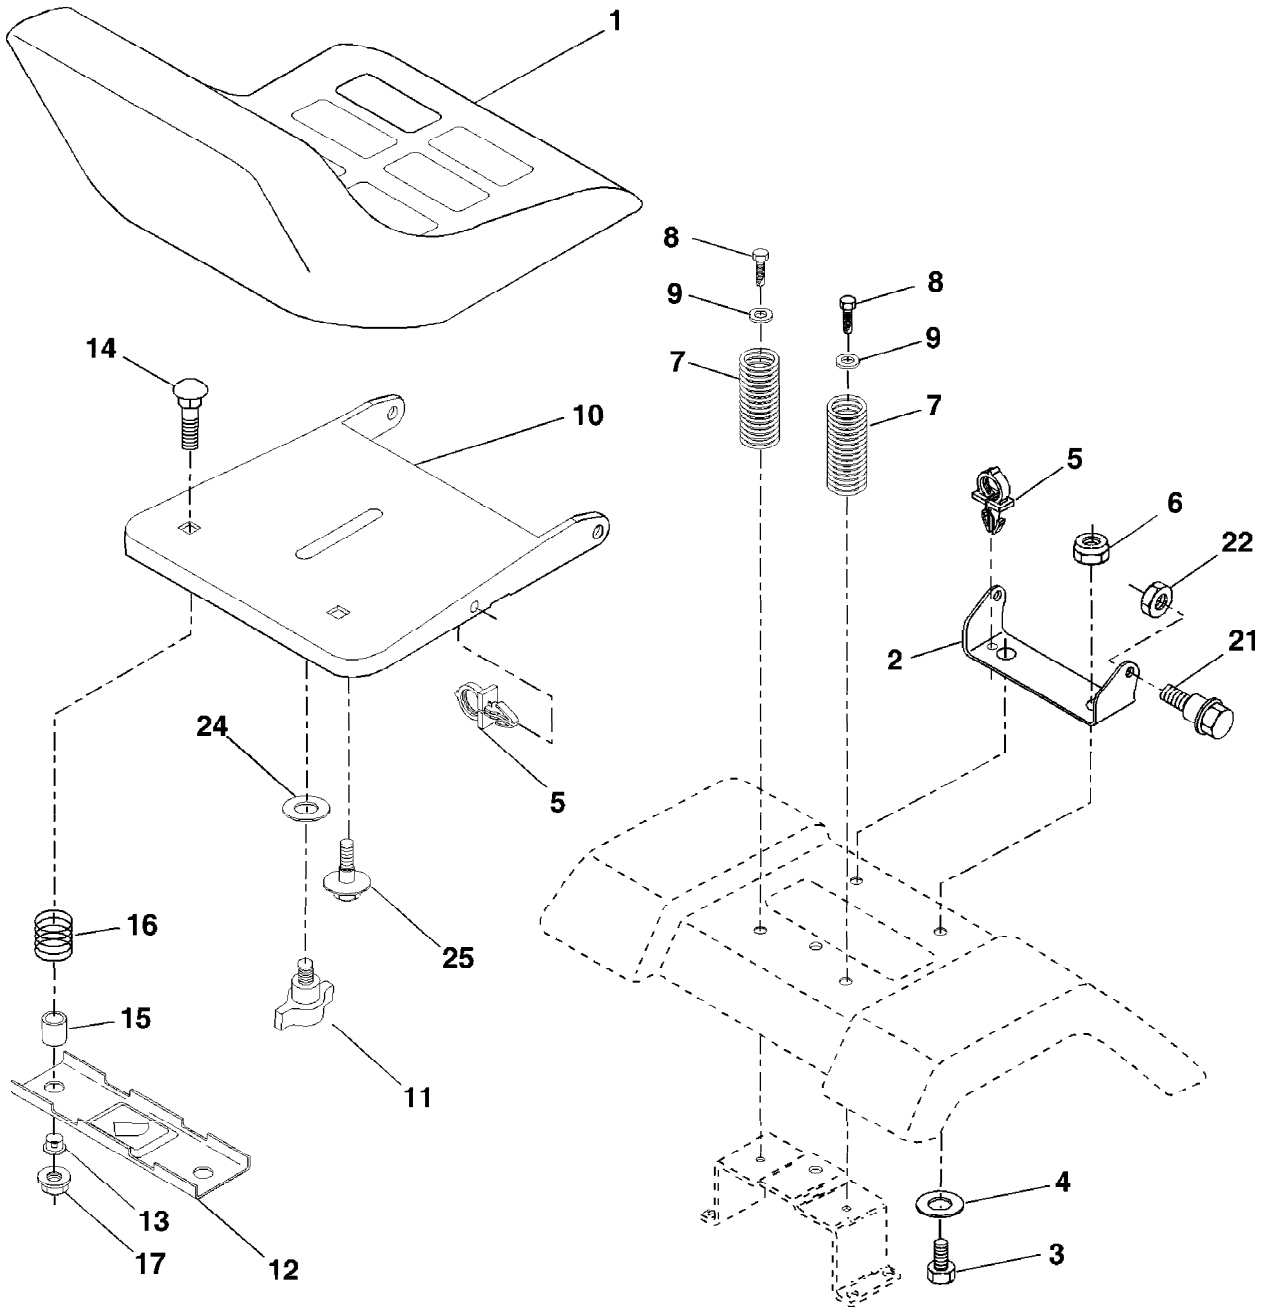

IGNITION SWITCH

POSITION	CIRCUIT	"MAKE"
OFF	M+G+A1	NONE
RUN/LIGHT	B+A1	A2+L
RUN	B+A1	NONE
START	B + S + A1	NONE

WIRING INSULATED CLIPS

NOTE: IF WIRING INSULATED CLIPS WERE REMOVED FOR SERVICING OF UNIT, THEY SHOULD BE REPLACED TO PROPERLY SECURE YOUR WIRING.

PTO SWITCH

POSITION	CIRCUIT
OFF	C + G, B + H
ON	C + F, B + E, A + D

NON-REMOVABLE CONNECTIONS
 REMOVABLE CONNECTIONS

RELAY

D A

Ref #	Part Number	Qty	Description
1	171684		Seat
2	140551		Bracket Pivot Seat 8 720
3	71110616		Bolt Fin Hex 3/8-16 Unc x 1
4	19131610		Washer Flat 13/32 x 1 x 10 Ga.
5	145006		Clip Push-In
6	73800600		Nut Hex w/Ins. 3/8-16 Unc
7	124181X		Spring Seat Cprsn 2 250 Blk Zi
8	17000616		Screw 3/8-16 x 1
9	19131614		Washer 13/32 x 1 x 14 Ga.
10	174894		Pan Seat
11	166369		Knob Seat Adj. Wingnut
12	121246X		Bracket Mounting Switch
13	121248X		Bushing Snap Blk Nyl 50 Id
14	72050412		Bolt Rdhd Sqnk 1/4-20x1-1/2
15	121249X		Spacer Split 28x 88
16	123740X		Spring Cprsn
17	123976X		Nut Lock 1/4 Lge Flg Gr 5 Zinc
21	171852		Bolt Shoulder 5/16-18 Unc
22	73800500		Nut Hex Lock W/Ins 5/16-18
24	19171912		Washer 17/32 X 1-3/16 X 12 Ga.
25	127018X		Bolt Shoulder 5/16-18 X 62