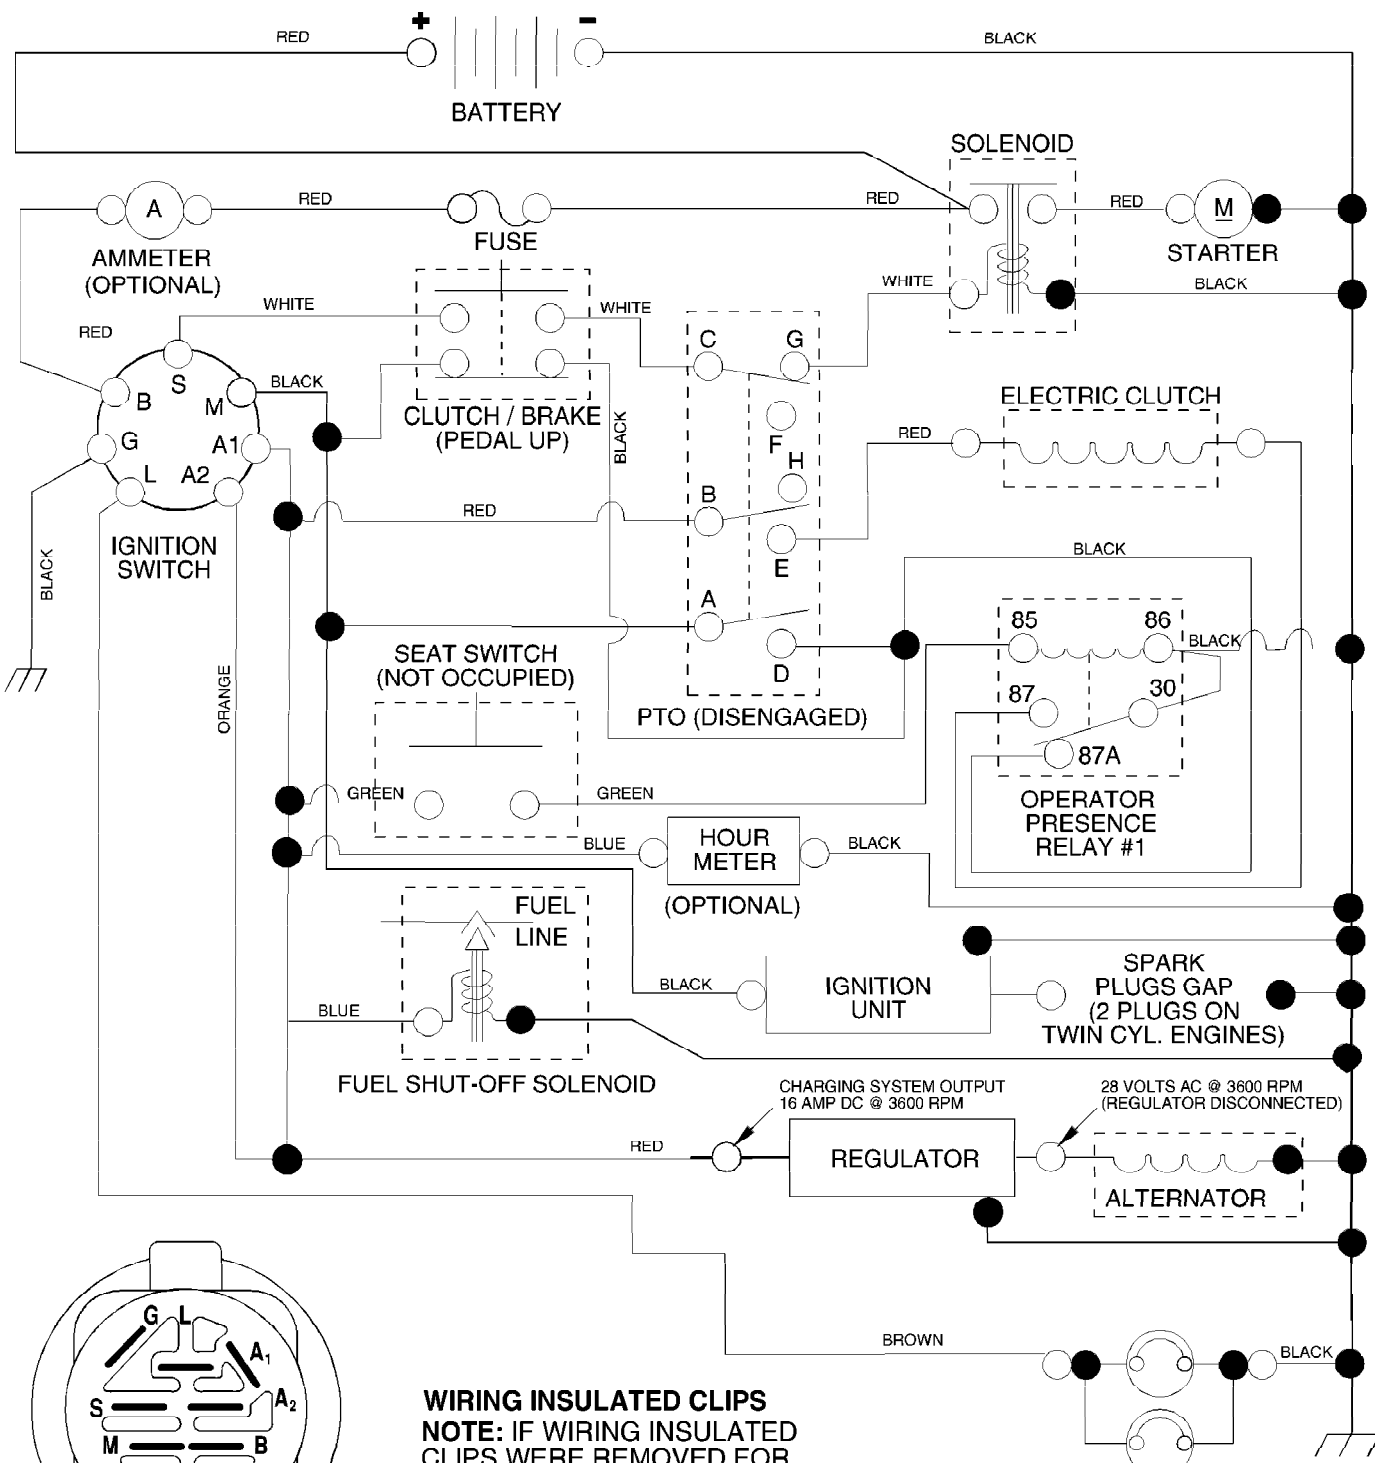

IGNITION SWITCH

POSITION	CIRCUIT	"MAKE"
OFF	M+G+A1	NONE
RUN/LIGHT	B+A1	A2+L
RUN	B+A1	NONE
START	B + S + A1	NONE

WIRING INSULATED CLIPS

NOTE: IF WIRING INSULATED CLIPS WERE REMOVED FOR SERVICING OF UNIT, THEY SHOULD BE REPLACED TO PROPERLY SECURE YOUR WIRING.

PTO SWITCH

POSITION	CIRCUIT
OFF	C + G, B + H
ON	C + F, B + E, A + D

NON-REMOVABLE CONNECTIONS
REMOVABLE CONNECTIONS