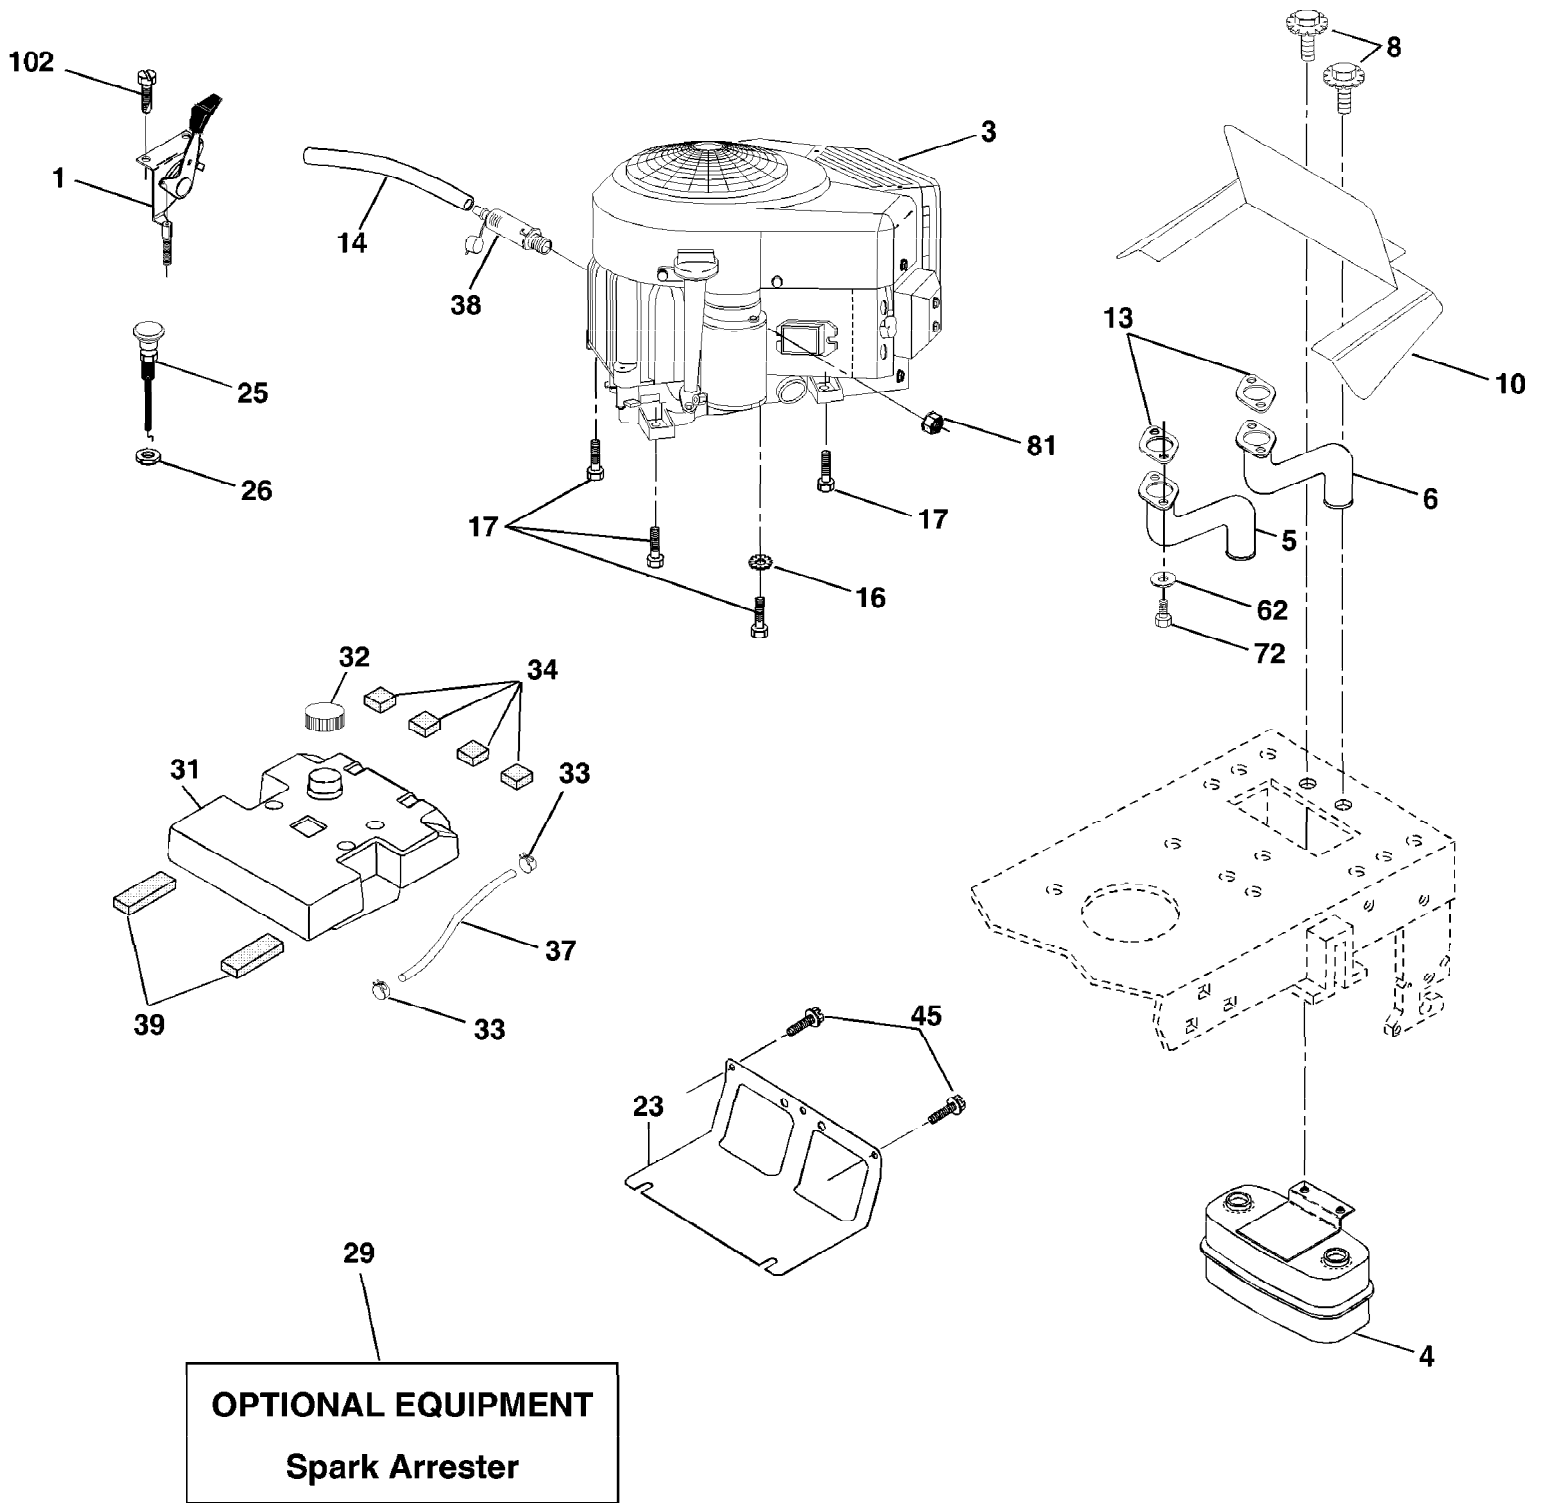

Ref #	Part Number	Qty	Description
1	164067		Control Throttle
3			Engine, Briggs Model 407777 (Order parts from engine mfg.)
4	149723		Muffler Asm Twin Lo-Tone
5	159955		Pipe Exhaust LH Intek
6	160589		Pipe Exhaust RH Intek
8	171877		Bolt 5/16-18 UNC x 3/4 w/Sems
10	162797		Shield Browning Intek II
13	165391		Muffler Gasket
14	148456		Tube Drain Oil Easy
16	11050600		Washer Lock Ext Tooth 3/8
17	17490624		Screw Thdrol 3/8-16 x 1-1/2
23	169837		Shield Heat
25	164068		Choke Control
26	73920600		Nut, Keps 3/8-24 UNF
29	137180		Kit Spark Arrestor (Flat Scrn)
31	157103		Tank Fuel 3 50 Rear
32	140527		Cap Asm Fuel W/sym Vented
33	123487X		Clamp Hose Black
34	106082X		Pad, Spacer
37	8543R		Line Fuel
38	148315		Plug Drain Oil Easy
39	109227X		Pad, Idler
45	17000612		Screw Hexwsh Thdr 3/8-16 x 3/4
62	10040500		Washer Lock 5/16
72	71070512		Screw Hex Hd Cap 5/16-18 x 3/4
81	73510400		Nut Keps Hex 1/4-20 UNC
102	164863		Screw Hw Hd Hi-Lo #13-16 x 3/4