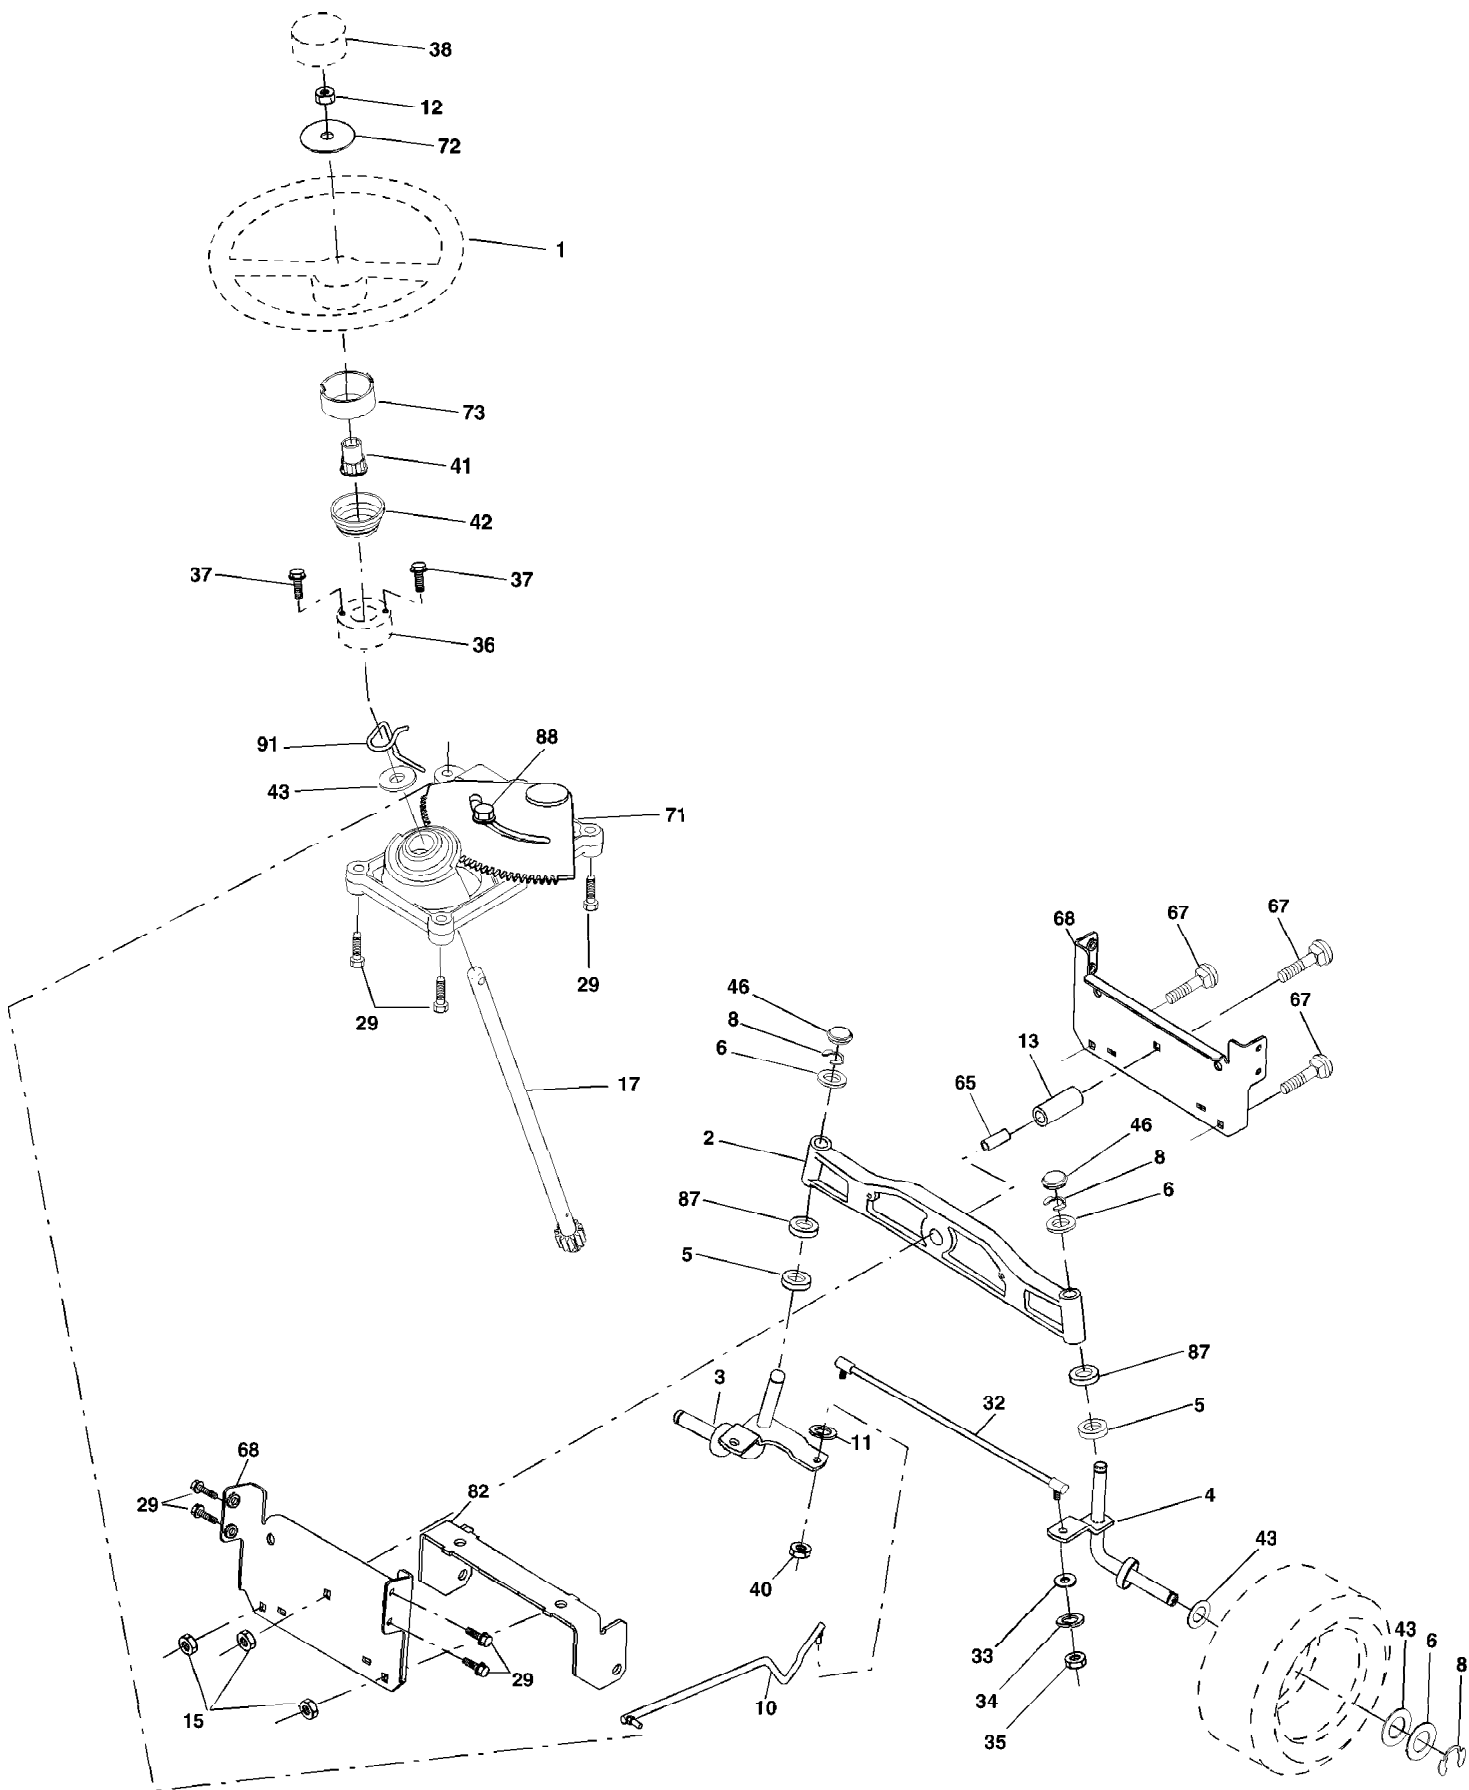

PTO SWITCH

POSITION	CIRCUIT
OFF	C + G, B + H
ON	C + F, B + E, A + D

NON-REMOVABLE CONNECTIONS
 REMOVABLE CONNECTIONS

RELAY

D A

Ref #	Part Number	Qty	Description
1	171684		Seat
2	140551		Bracket Pivot Seat 8 720
3	71110616		Bolt Fin Hex 3/8-16 Unc x 1
4	19131610		Washer Flat 13/32 x 1 x 10 Ga.
5	145006		Clip Push-In
6	73800600		Nut Hex w/Ins. 3/8-16 Unc
7	124181X		Spring Seat Cprsn 2 250 Blk Zi
8	17000616		Screw 3/8-16 x 1
9	19131614		Washer 13/32 x 1 x 14 Ga.
10	174894		Pan Seat
11	166369		Knob Seat Adj. Wingnut
12	121246X		Bracket Mounting Switch
13	121248X		Bushing Snap Blk Nyl 50 Id
14	72050412		Bolt Rdhd Sqnk 1/4-20x1-1/2
15	121249X		Spacer Split 28x 88
16	123740X		Spring Cprsn
17	123976X		Nut Lock 1/4 Lge Flg Gr 5 Zinc
21	171852		Bolt Shoulder 5/16-18 Unc
22	73800500		Nut Hex Lock W/Ins 5/16-18
24	19171912		Washer 17/32 X 1-3/16 X 12 Ga.
25	127018X		Bolt Shoulder 5/16-18 X 62