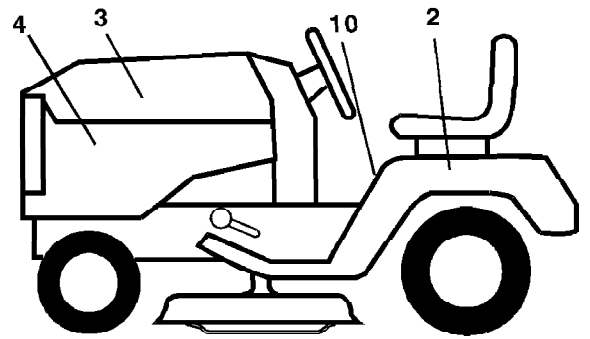

Ref #	Part Number	Qty	Description
1	174619		Chassis
2	176554		Drawbar
3	17060612		Screw 3/8-16x3/4
9	163976X428		Dash
11	167203		Panel Dash Lh
13	167202		Panel Dash Rh
14	17490608		Screw Thdrol 3/8-16 x 1/2
17	175259X428		Hood
20	162026		Plate Battery
25	19131312		Washer 13/32 X 13/16 X 12 Ga
26	73800600		Nut Lock Hex W/Ins 3/8-16 Unc
28	175289X428		Grille
29	160568		Lens
30	175692X428		Fender
31	139976		Bracket Fender
37	17490508		Screw Thdrol 6/16-18 x 1/2 TYT
38	175710		Bracket, Asm. Pivot Mower Rear
54	161464		Screw Hex Wshd 8-18 x 7/8
58	161236		Duct Hood
59	110436X		Bushing Snap
60	72140606		Bolt Rd Hd Sqnk 3/8-16 Unc x 3/4
64	174997		Dash Lower
74	73680600		Nut Crownlock 3/8-16 Unc
142	175702		Plate Reinforcement STLT
143	154966		Bracket Swaybar Chassis
144	175582		Bracket Footrest
145	156524		Rod Pivot Chassis/Hood
154	161897		Bracket Dash Rh
155	161900		Bracket Dash Lh
156	163805		Striker Plate
157	163806		Magnet Stealth
158	162037		Bracket Parking Brake
159	155123X428		Cupholder
161	164655		Extrusion Bumper
166	164863		Screw Hw Hd Hi-Lo #13-16 x 3/4
206	170165		Bolt Shoulder 5/16-18
209	17000612		Screw Hexwsh Thdrol 3/8-16 x 3/4
213	169848X428		Skirt Grille Lh
214	169847X428		Skirt Grille Rh