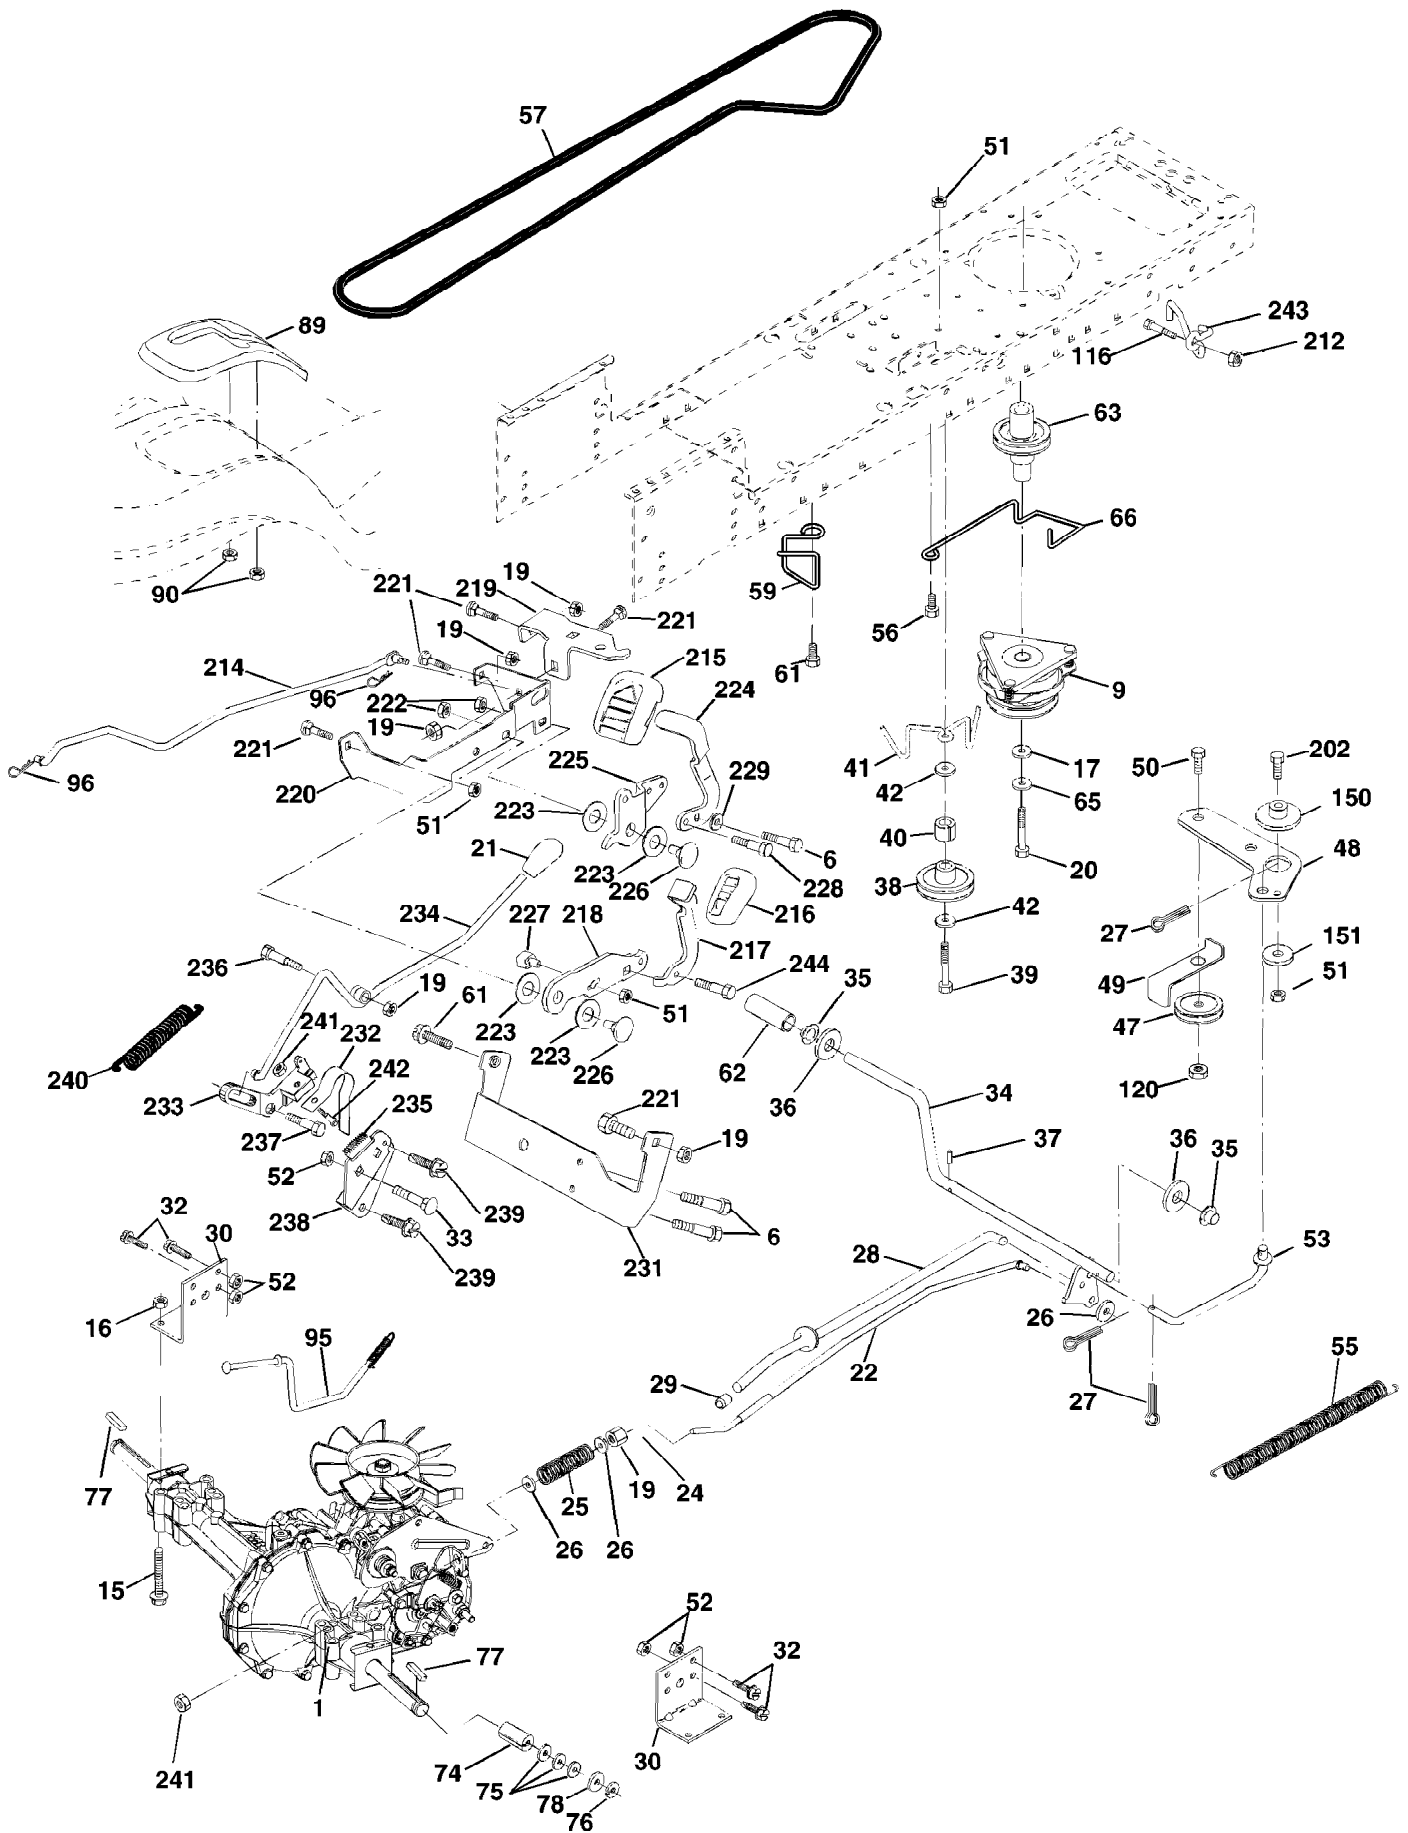

Ref #	Part Number	Qty	Description
1			Transaxle (See Breakdown) Hydro gear Model 323-0510
6			UNKNOWN
9	174367		Clutch Elec
15	74490544		Bolt Hex Flghd 5/16-18 Gr. 5
16	73800500		Nut Lock Hex W/Ins. 5/16-18 Unc
17	126197X		Washer 1-1/2 OD x 15/32 ID x .250
19	73800600		Nut Lock Hex W/Wsh 3/8-16 Unc
20	173937		Bolt Hex 7/16-20 x 4 x Gr. 5-1.5
21	175036X421		Knob Custom Control Cruise
22	175896		Rod, Brake
24	73350600		Nut, Hex Jam 3/8-16 Unc
25	106888X		Spring, Brake Rod
26	19131316		Washer
27	76020412		Pin Cotter 1/8 x 3/4 CAD.
28	175765		Rod, Parking Brake
29	71673		Cap, Brake, Park
30	169592		Bracket, Transaxle
32	74760512		Bolt Hex Hd 5/16-18 Unc x 3/4
33	72140506		Bolt Rdhd Sqnk 5/16-18 Unc x 3/4
34	175578		Shaft, Foot Pedal
35	120183X		Bearing, Nylon
36	19211616		Washer
37	1572H		Pin, Roll
38	165936		Pulley, Composite, Flat
39	74760648		Bolt Fin Hex 3/8-16 Unc x 3
40	175461		Spacer, Split
41	175556		Keeper, Belt Idler Flat
42	19131312		Washer 13/32 x 13/16 x 12 Ga.
47	127783		Pulley, Idler, V-Groove
48	154407		Bellcrank Clutch Grnd Drw Stl
49	123205X		Retainer, Belt
50	74760624		Bolt
51	73680600		Nut Crownlock 3/8-16 UNC
52	73680500		Nut, Crownlock 5/16-18 Unc
53	105710X		Link, Clutch
55	105709X		Spring, Return, Clutch
56	17060616		Screw 3/8-16 x 1.0
57	140294		V-Belt, Ground Drive
59	169691		Keeper, Center Span
61	17060612		Screw 3/8-16 x 3/4
62	8883R		Cover, Pedal
63	175417		Pulley, Engine
65	10040700		Washer
66	154778		Keeper Belt Engine
74	137057		Spacer, Axle
75	121749X		Washer 25/32 x 1-1/4 x 16 Ga.
76	12000001		E-Ring
77	123583X		Key, Square
78	121748X		Washer 25/32 x 1-5/8 x 16 Ga.
89	174901X428		Console, Shift
90	124346X		Nut Self-Thd Wsh-hd 1/4 Zinc
95	175899		Rod Bypass
96	4497H		Retainer Spring 1" Zinc/Cad