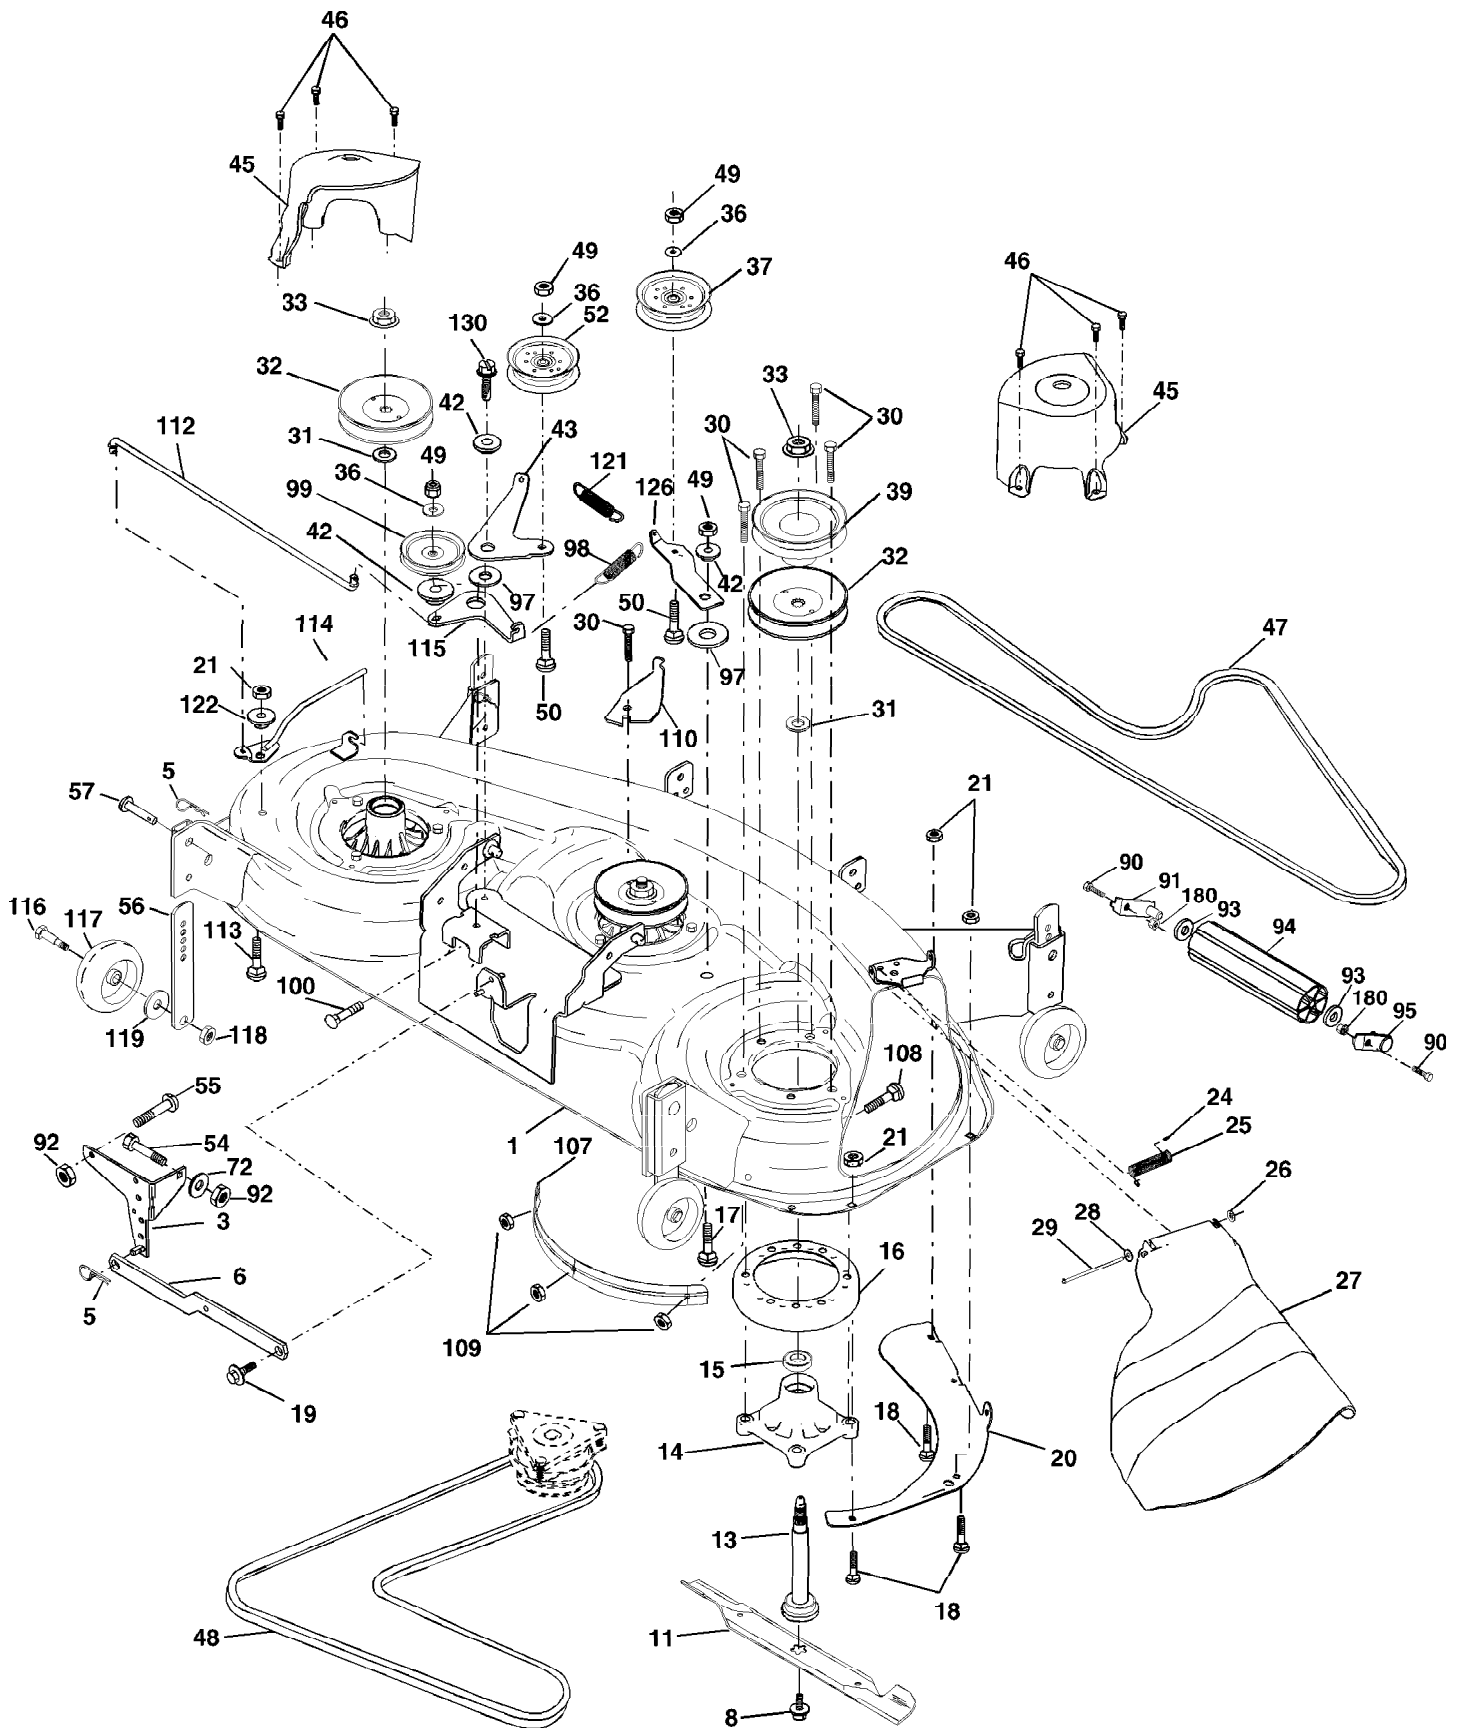

Mower Deck

Ref #	Part Number	Qty	Description
1	174348		Deck Weldment Mower 48
3	138017		Bracket Asm., Sway Bar
5	4939M		Retainer Spring
6	130832		Arm, Suspension, Rear (Sway Bar)
8	174365		Bolt 7/16 Asm. Blade
11	173920		Blade
13	174360		Shaft Asm. w/Lower Bearing
14	174356		Mandrel Asm.
15	110485X		Bearing, Ball, Mandrel
16	174493		Stripper Mandrel Deck
17	72110610		Bolt RDHD Sq Neck 3/8-16 x 1.25
18	72140505		Bolt, Carriage 5/16-18 x 5/8
19	132827		Bolt, Hex Hd, Shoulder 5/16-18
20	174378		Baffle, Vortex Mower
21	73680500		Nut, Crownlock 5/16-18 UNC
24	105304X		Cap, Sleeve
25	178102		Spring, Torsion
26	110452X		Nut, Push
27	174346X428		Deflector Shield
28	19111016		Washer 11/32 x 5/8 x 16 Ga.
29	131491		Rod, Hinge
30	173984		Screw, Thdroll Washer Head
31	129963		Washer, Spacer Mower Vented
32	177865		Pulley, Mandrel
33	178342		Nut, Flg. Top Lock Cntr. 9/16
36	19131316		Washer 13/32 x 13/16 x 16 Ga.
37	177968		Pulley, Idler, Flat
39	174375		Pulley, Idler, Driven
42	122052X		Spacer, Retainer
43	174373		Arm, Idler Secondary
45	174343		Cover, Mandrel Deck
46	137729		Screw, Thdroll. 1/4-20 x 5/8
47	174369		V-Belt, Mower, Secondary
48	174368		V-Belt, Mower, Primary
49	73680600		Nut, Crownlock 3/8-16 UNC
50	72110612		Bolt, Carr. 3/8-16 x 1-1/2 Gr. 5
52	175820		Pulley Idler Flat
54	74780616		Bolt Fin Hex 3/8-16 x 1
55	72140608		Bolt Carriage Sqnk. 3/8-16 x 1
56	155986		Bar Pnt Adj.
57	156941		Pin Head Rivet
72	19131312		Washer 13/32 x 13/16 x 12 Ga.
90	74760516		Bolt, Hex Hd 5/16-18 x 1
91	175384		Bracket, Asm Noseroller, LH
92	73800600		Nut Lock Hex 3/8-16
93	19171416		Washer 17/32 x 7/8 x 16
94	176066		Noseroller
95	175996		Bracket, Asm Noseroller RH
97	133943		Washer Hardened
98	174370		Spring Primary Drive
99	175080		Pulley Idler "V"
100	72110616		Bolt RDHD Sqnk 3/8-16 UNC x 2
107	175294		Baffle Vac Edge Mower
108	72110404		Bolt Carr.
109	73680400		Nut Crownlock 1/4-20