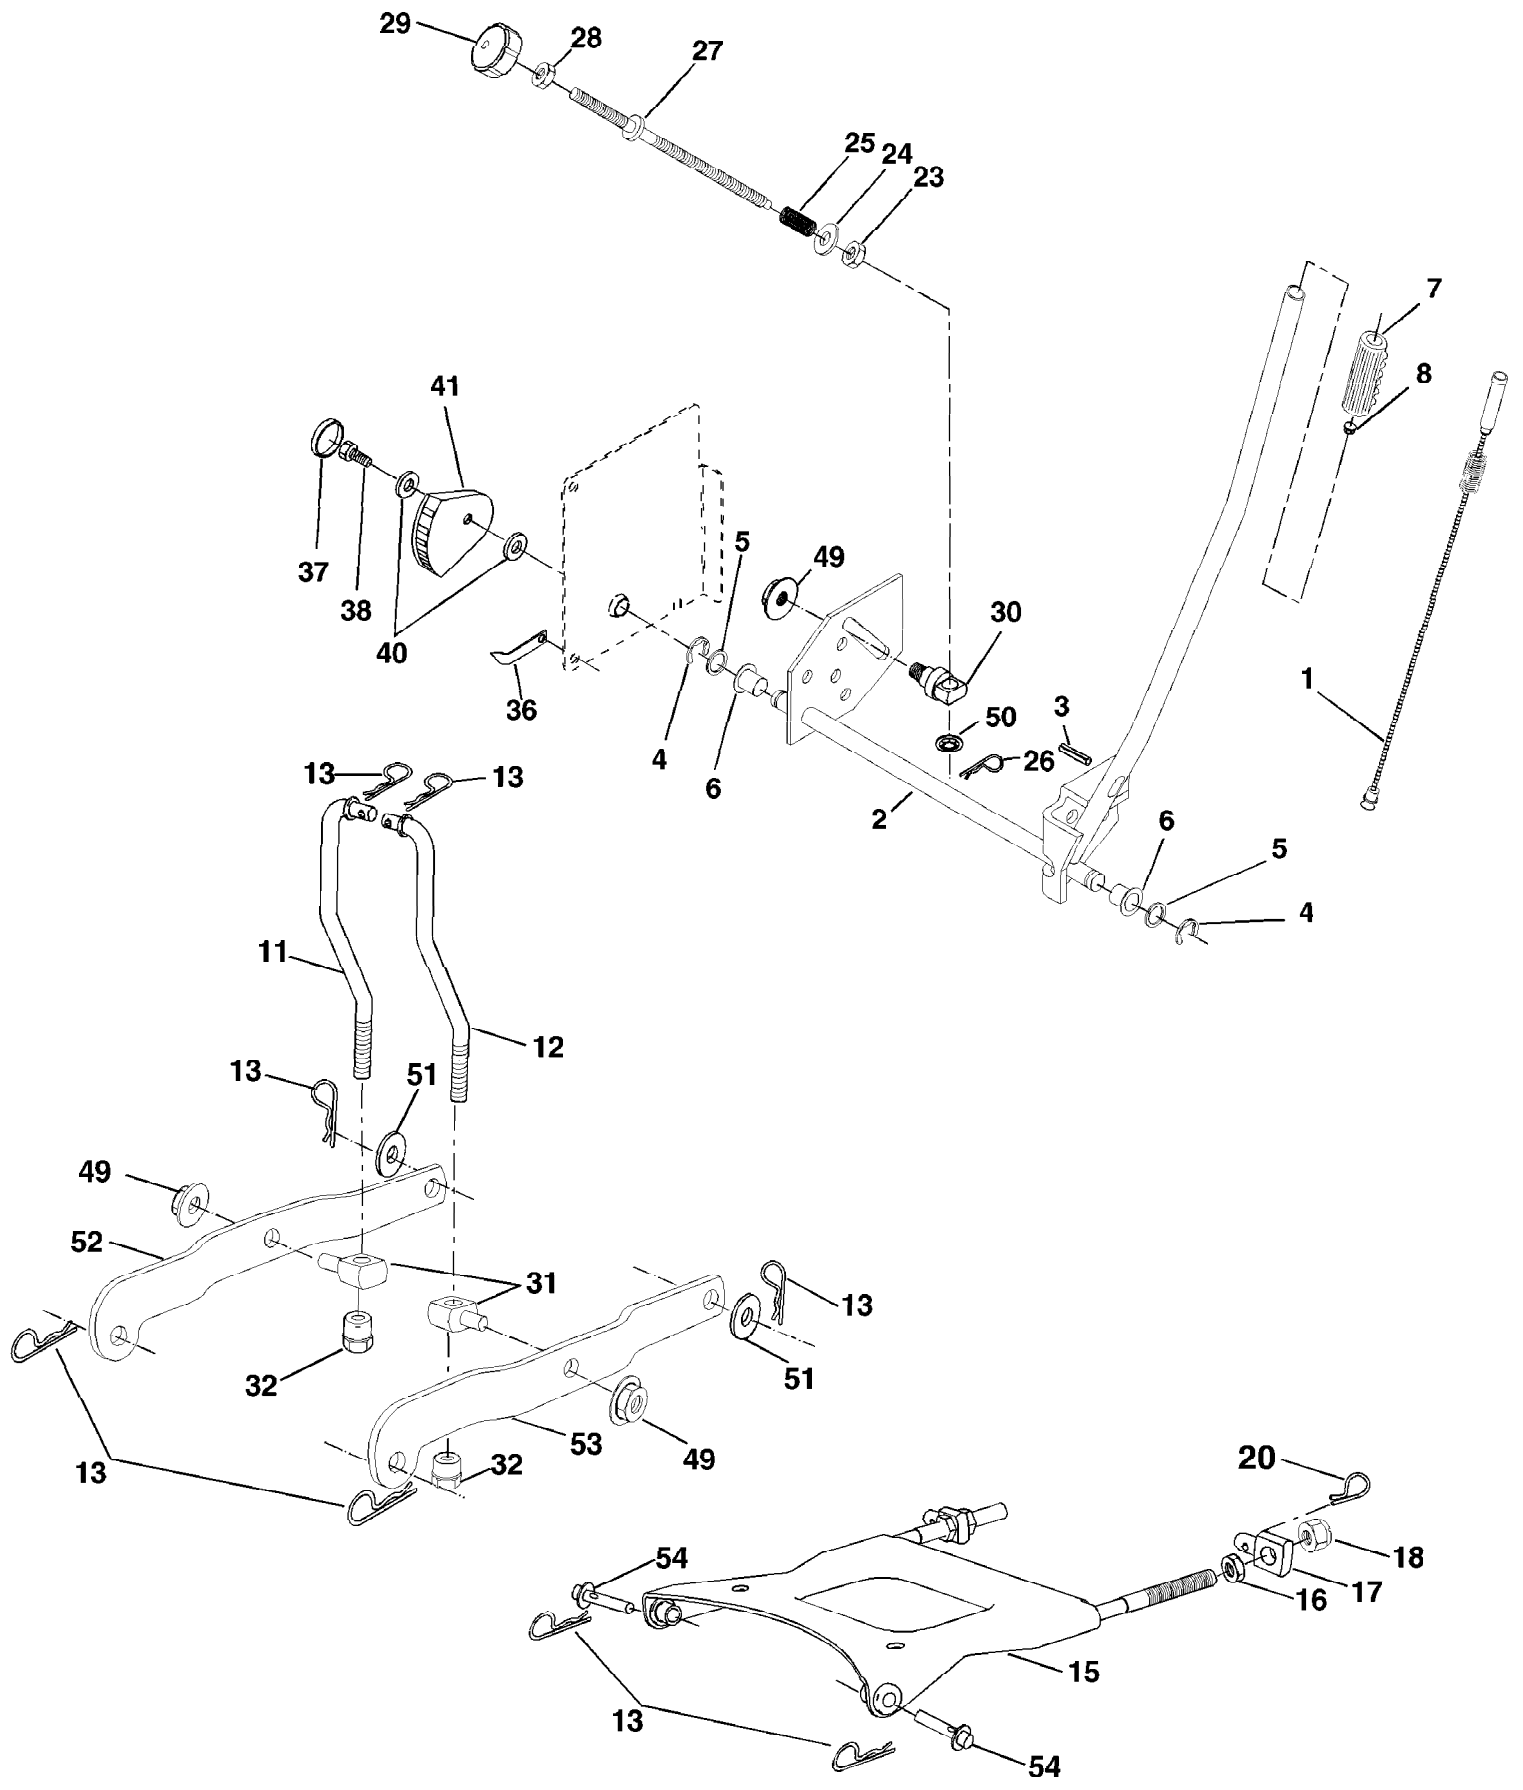

Ref #	Part Number	Qty	Description
1	159461		Wire Asm Inner/Sprg W/plunger
2	159476		Shaft Asm Lift RH w/Inf
3	138284		Pin Groove
4	12000002		E Ring #5133-62
5	19211621		Washer 21/32 X 1 X 21 Ga
6	120183X		Bearing Nylon Blk 629 Id
7	125631X		Grip Handle
8	170770		Button Plunger
11	175370		Link Lift LH
12	175371		Link Lift RH
13	4939M		Retainer Spring
15	175562		Plate Assembly Susp. Front
16	73350800		Nut Jam Hex 1/2-13 Unc
17	175689		Trunnion Front Susp.
18	73800800		Nut Lock w/Wsh 1/2-13unc
20	163552		Retainer Spring
23	110807X		Nut Special
24	19131016		Washer 13/32 X 5/8 X 16 Ga
25	164024		Spring
26	169484		Retainer Clip
27	164543		Rod Adj Lift
28	73350600		Nut Hex Jam 3/8-16 Unc
29	138057		Knob Inf 3/8-16 Unc Blk W/sym
30	150233		Trunnion Infin Height
31	176205		Trunnion Susp. Arm
32	175994		Nut Lift Link 7/16-20
36	155097		Pointer Height Indicator
37	123935X		Plug Hole Blk 1.485/1.515 Dia.
38	17060516		Screw 5/16-18 x 1
40	19112410		Washer 11/32 x 1-1/2 10 Ga.
41	155098		Indicator Height STLT
49	145212		Nut Hex Flange Lock
50	110452X		Nut PUSh Phos & Oil
51	19171416		Washer 17/32 x 7/8 x 16 Ga.
52	175378		Arm Susp. Rear LH
53	175802		Arm Susp. Rear RH
54	175560		Pin