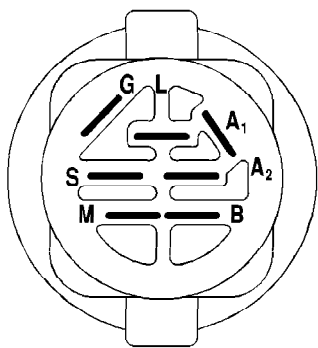

IGNITION SWITCH

POSITION	CIRCUIT	"MAKE"
OFF	M+G+A1	NONE
RUN/LIGHT	B+A1	A2+L
RUN	B+A1	NONE
START	B + S + A1	NONE

WIRING INSULATED CLIPS

NOTE: IF WIRING INSULATED CLIPS WERE REMOVED FOR SERVICING OF UNIT, THEY SHOULD BE REPLACED TO PROPERLY SECURE YOUR WIRING.

PTO SWITCH

POSITION	CIRCUIT
OFF	C + G, B + H
ON	C + F, B + E, A + D

NON-REMOVABLE CONNECTIONS
REMOVABLE CONNECTIONS