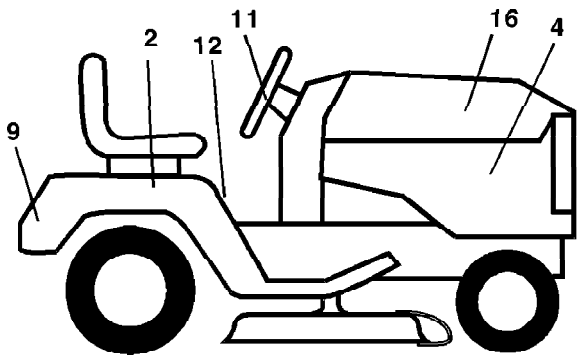

Ref #	Part Number	Qty	Description
1	174619		Chassis
2	176554		Drawbar
3	17060612		Screw 3/8-16x3/4
9	163976X428		Dash
11	167203		Panel Dash Lh
13	167202		Panel Dash Rh
14	17490608		Screw Thdrol 3/8-16 x 1/2
17	175259X428		Hood
20	162026		Plate Battery
25	19131312		Washer 13/32 X 13/16 X 12 Ga
26	73800600		Nut Lock Hex W/Ins 3/8-16 Unc
28	175289X428		Grille
29	160568		Lens
30	175692X428		Fender
31	139976		Bracket Fender
37	17490508		Screw Thdrol 6/16-18 x 1/2 TYT
38	175710		Bracket, Asm. Pivot Mower Rear
54	161464		Screw Hex Wshd 8-18 x 7/8
58	161236		Duct Hood
59	110436X		Bushing Snap
60	72140606		Bolt Rd Hd Sqnk 3/8-16 Unc x 3/4
64	174997		Dash Lower
74	73680600		Nut Crownlock 3/8-16 Unc
142	175702		Plate Reinforcement STLT
143	154966		Bracket Swaybar Chassis
144	175582		Bracket Footrest
145	156524		Rod Pivot Chassis/Hood
154	161897		Bracket Dash Rh
155	161900		Bracket Dash Lh
156	163805		Striker Plate
157	163806		Magnet Stealth
158	162037		Bracket Parking Brake
159	155123X428		Cupholder
161	164655		Extrusion Bumper
166	164863		Screw Hw Hd Hi-Lo #13-16 x 3/4
206	170165		Bolt Shoulder 5/16-18
209	17000612		Screw Hexwsh Thdrol 3/8-16 x 3/4
213	169848X428		Skirt Grille Lh
214	169847X428		Skirt Grille Rh