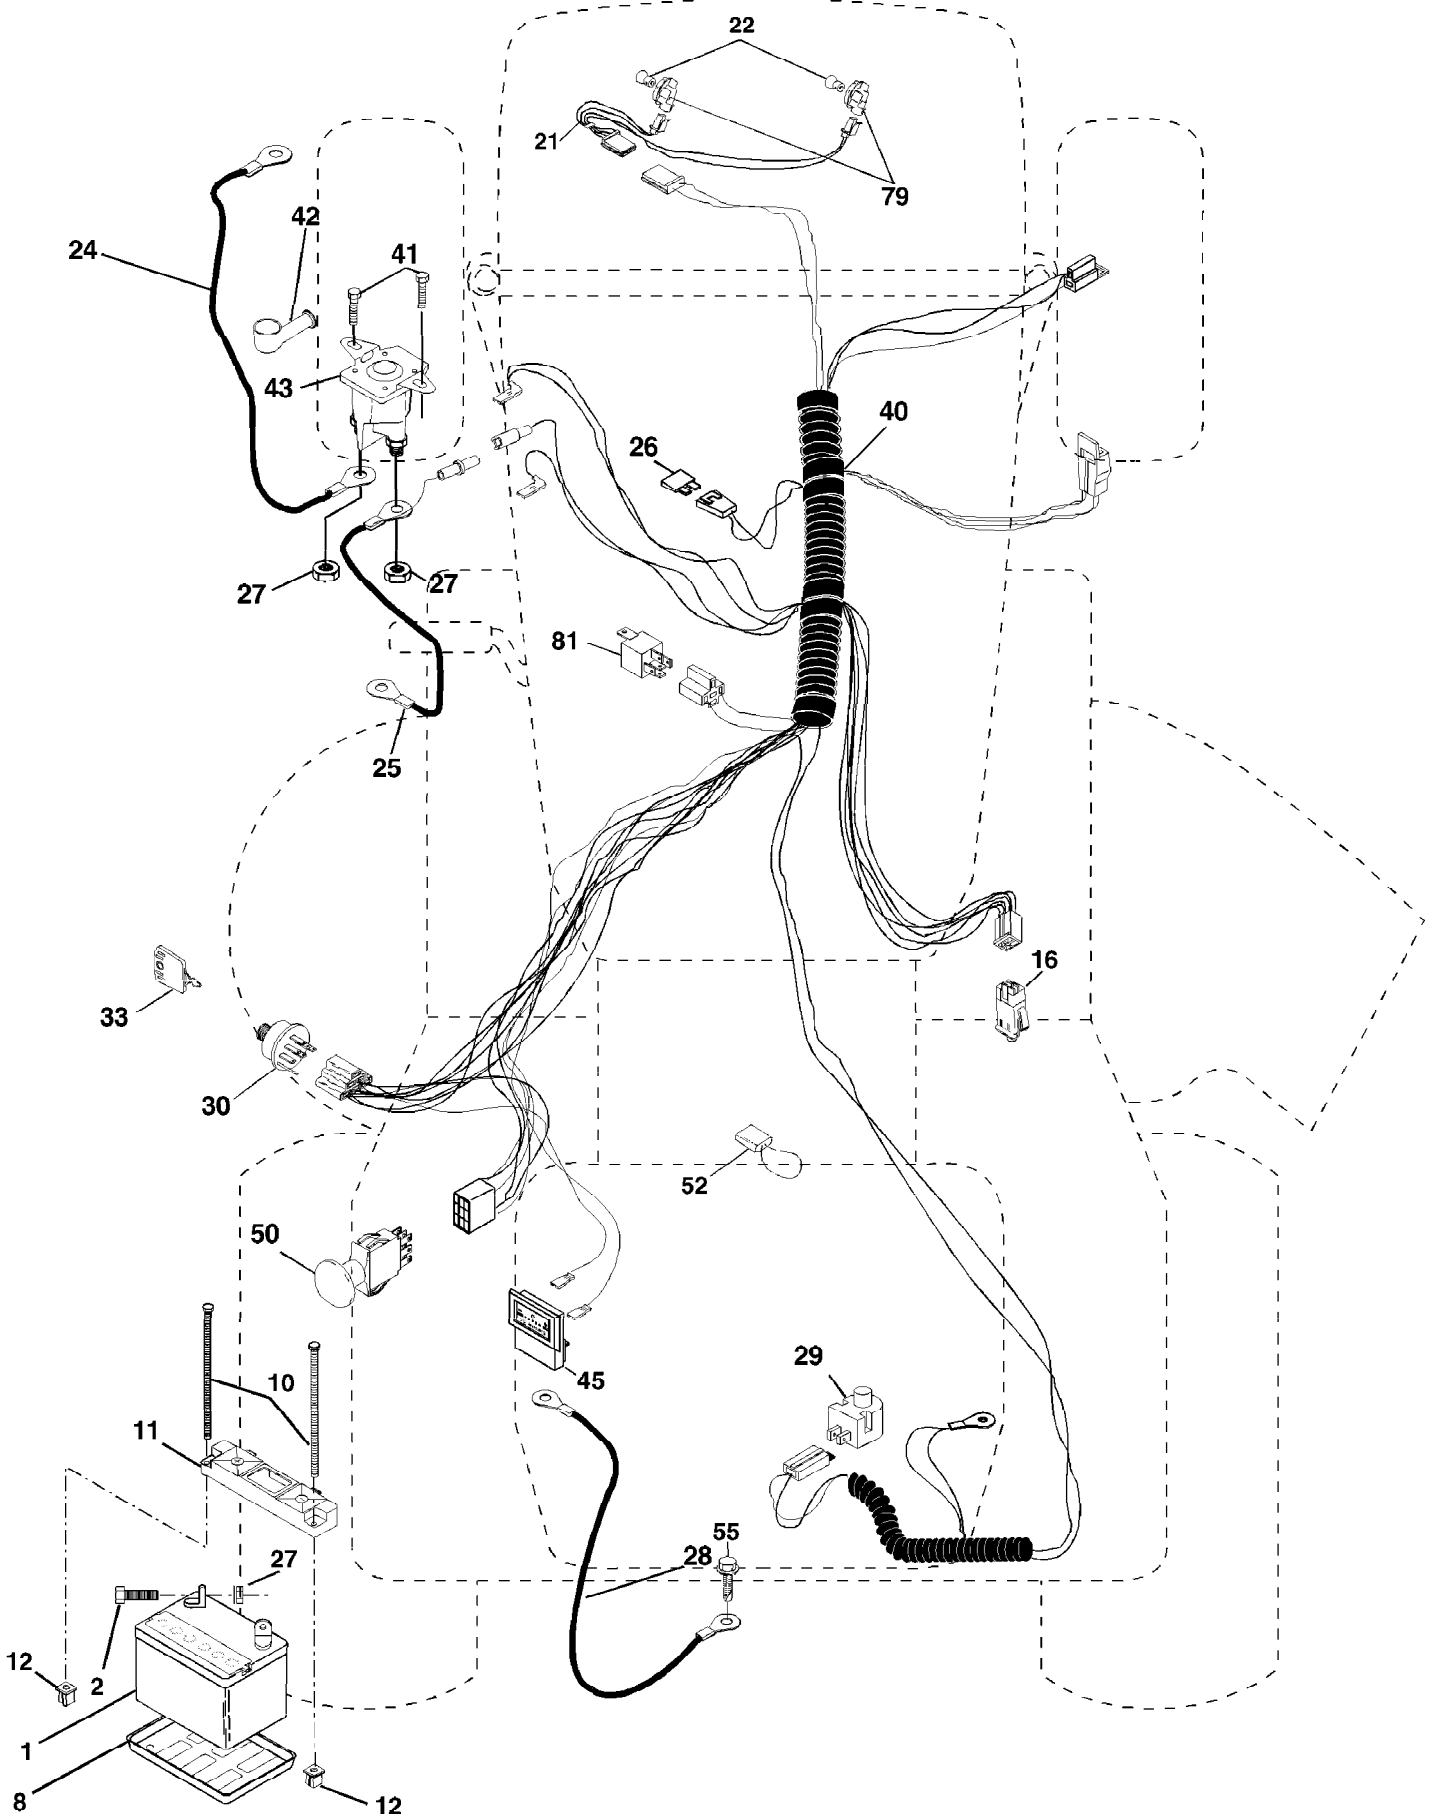

Ref #	Part Number	Qty	Description
116	72140608		Bolt RDHD SQNK 3/8-16 Unc x 1
120	73900600		Nut Lock Flg 3/8-16 Unc
150	175456		Spacer Retainer
151	19133210		Washer 13/32 x 2 x 10 Ga.
202	72110612		Bolt Carr Sh 3/8-16 x 1-1/2 Gr. 5
212	145212		Nut Hex Flange Lock
214	174735		Link Transaxle
215	175646		Cover Pedal Forward
216	175647		Cover Pedal Reverse
217	174737		Pedal Reverse
218	174713		Arm Control Pedal Reverse
219	174839		Bracket Frest Pdl Ctrl. Hyd
220	174711		Bracket Mtg. Pedal Control
221	72140606		Bolt Rdhd Sqnk 3/8-16 Unc x 3/4
222	73680700		Nut Crownlock 7/16-14 Unc
223	174840		Washer Nylon 11/16 ID x .060
224	174736		Pedal Forward
225	174712		Arm Control Pedal Forward
226	174902		Bolt Pivot Spacer
227	174710		Cam Reverse Pedal LT
228	171873		Bolt Shoulder 5/16-18
229	176451		Washer Serrated 5/16 x .75
230	17060512		Screw 5/16-18
231	174573		Strap Torque
232	175570		Actuator Cruise Disengage
233	174856		Pawl Control Cruise
234	174858		Lever Control Cruise
235	174857		Sector Control Cruise
236	128903		Bolt Shoulder 3/8-16 Unc 1/44
237	170165		Bolt Shoulder 5/16-18
238	175807		Arm Mtg. Cruise Sector
239	17490508		Screw Thdrol 5/16 x 1/2
240	175610		Spring Return Cruise Control
241	73930400		Nut Centerlock 1/4-20 Unc
242	74780412		Bolt Fin Hex 1/4-20 Unc x 3/4
243	178289		Bracket Anti-Rotation CVX
244	166880		Screw 5/16-18 x 5/8