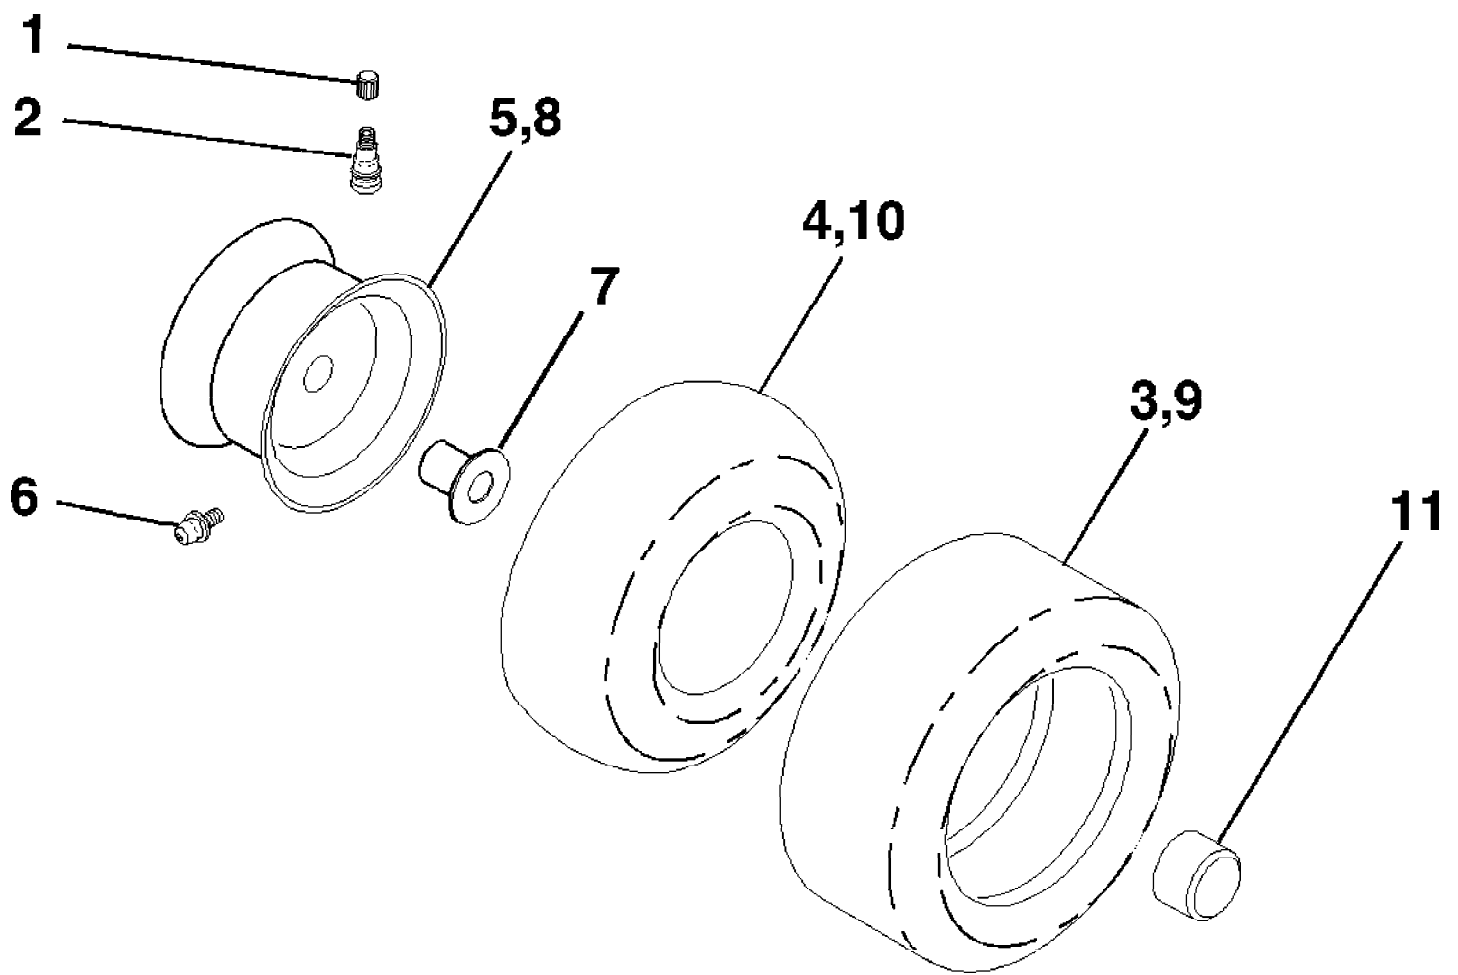

Ref #	Part Number	Qty	Description
1	59192		Cap Valve Tire
2	65139		Stem Valve
3	170455		Tire F T 15 X 6 0 - 6 Service
4	59904		Tube Front (Service Item Only)
5	106732X421		Rim Asm 6"front Service
6	278H		Fitting Grease (Front Wheel Only)
7	9040H		Bearing Flange (Front Wheel Only)
8	106108X421		Rim Asm 8"rear Service
9	170456		Tire R T 20x10 -8 C Service
10	7152J		Tube Rear (Service Item Only)
11	104757X428		Cap Axle Blk 1 50 X 1 00
	144334		Sealant, Tire (10 oz. Tube)