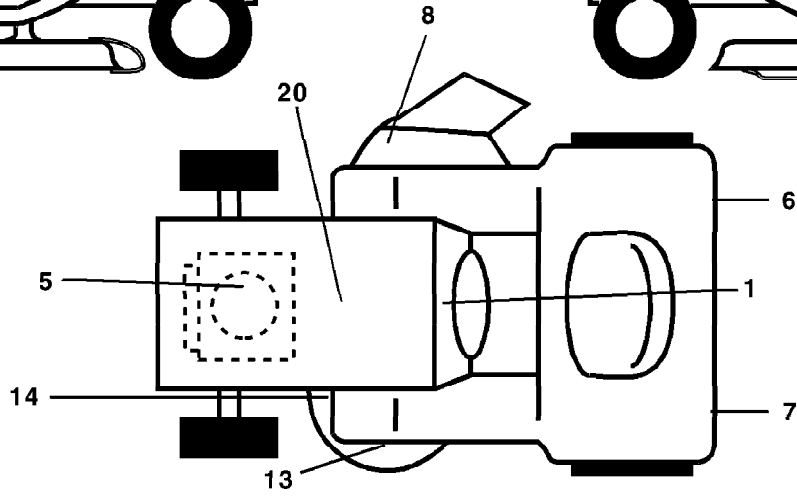

Decals

Ref #	Part Number	Qty	Description
1	164095		Decal Dash
2	176303		Decal Fender Auto
3	176273		Decal Hood LH
4	177756		Decal Side Panel
5	170852		Decal HP Engine
6	173587		Decal Reflector Rh
7	173589		Decal Reflector Lh
8	170563		Decal Warning Mower
9	172740		Decal Fender Logo
10	157140		Decal Fender Danger E/F
11	172743		Decal Ins Strg Whl
12	177982		Decal Fender Oper Cruise
13	178502		Decal Deck Caution
14	175291		Decal V-Belt Schematic
16	176272		Decal Hood Rh
20	145005		Decal Bat Dan/Psn
	169210		Decal By Pass Lt Hydro
	174998X428		Pad Footrest Lh
	138311		Decal Handle Lft Height Adjust
	175542X428		Pad Footrest Rh
	179075		Manual Owner's (English)
	179076		Manual Owner's (French)