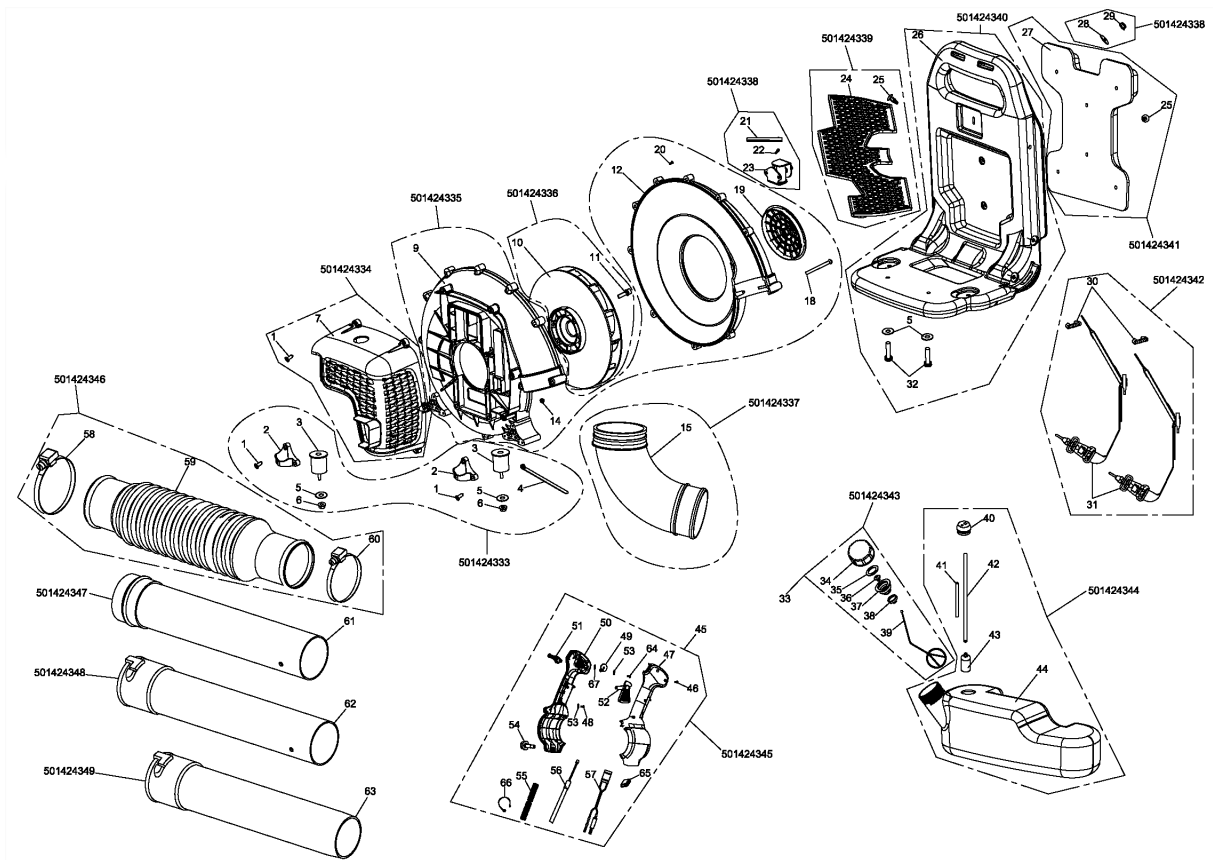

SPARE PARTS LIST

BLOWERS

PR48BT, 967087101, 2016-06

ASSEMBLY

PR48BT, 967087101, 2016-06

Part No	Description	Remark	QTY KIT
501 42 43-27	REPAIR KIT	STARTER ASSY	1
501 42 43-28	REPAIR KIT	ENGINE ASSY	1
501 42 43-29	REPAIR KIT	IGNITION ASSY	1
501 42 43-30	REPAIR KIT	MUFFLER ASSY	1
501 42 43-31	REPAIR KIT	CARBURETOR ASSY	1
501 42 43-32	REPAIR KIT	AIRBOX ASSY	1

ASSEMBLY

PR48BT, 967087101, 2016-06

Part No	Description	Remark	QTY KIT
501 42 43-33	REPAIR KIT	DAMPERS - LOWER	1
501 42 43-34	REPAIR KIT	ENGINE COVER	1
501 42 43-35	REPAIR KIT	VOLUTE	1
501 42 43-36	REPAIR KIT	FAN	1
501 42 43-37	REPAIR KIT	ELBOW ASSY	1
501 42 43-38	REPAIR KIT	DAMPER UPPER	1
501 42 43-39	REPAIR KIT	NET	1
501 42 43-40	REPAIR KIT	FRAME ASSY	1
501 42 43-41	REPAIR KIT	PAD ASSY	1
501 42 43-42	REPAIR KIT	HARNESS ASSY	1
501 42 43-43	REPAIR KIT	FUEL CAP ASSY	1
501 42 43-44	REPAIR KIT	FUEL TANK ASSY	1
501 42 43-45	REPAIR KIT	OPERATING LEVER ASSY	1
501 42 43-46	REPAIR KIT	HOSE ASSY	1
501 42 43-47	REPAIR KIT	SWIVEL JOINT	1
501 42 43-48	REPAIR KIT	STRAIGHT PIPE	1
501 42 43-49	REPAIR KIT	END PIPE	1