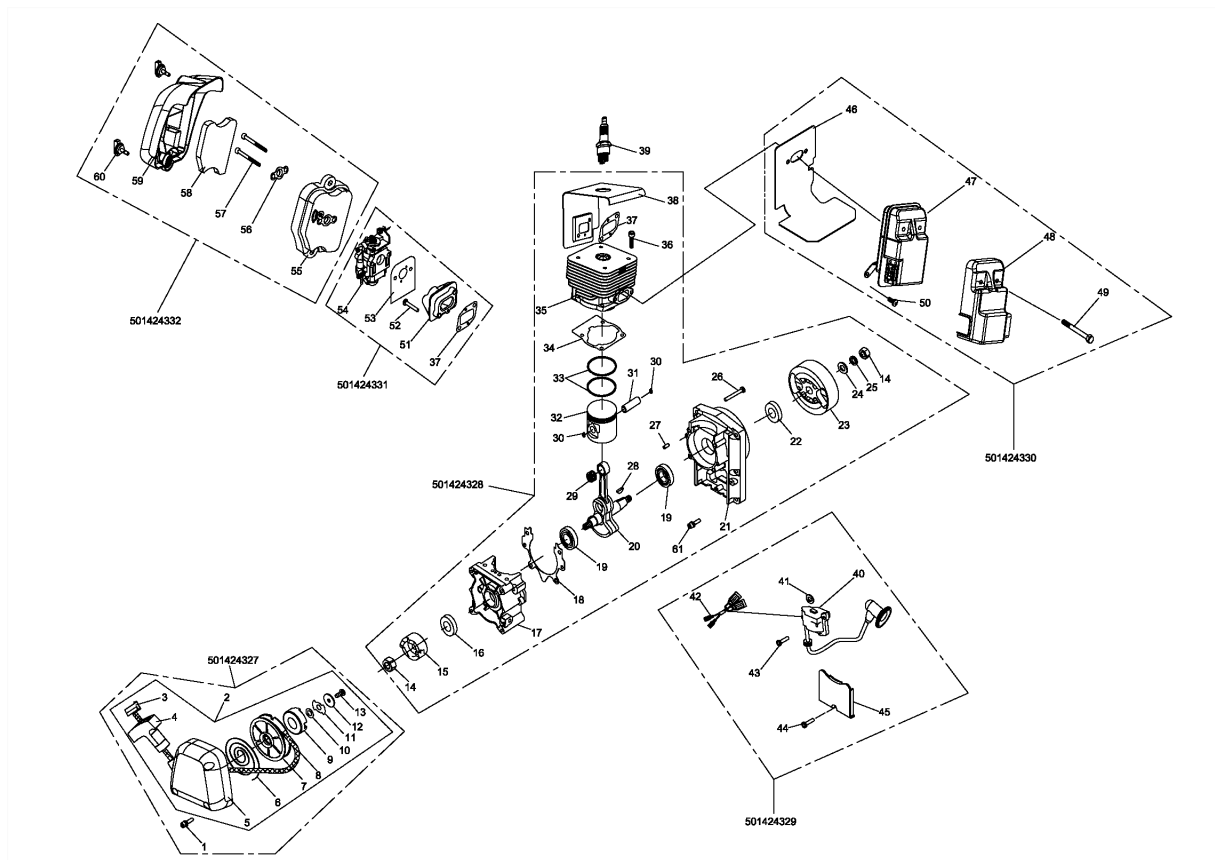

SPARE PARTS LIST

BLOWERS

PR48BT, 967087101, 2016-06

ASSEMBLY

PR48BT, 967087101, 2016-06

Part No	Description	Remark	QTY KIT
501 42 43-27	REPAIR KIT	STARTER ASSY	1
501 42 43-28	REPAIR KIT	ENGINE ASSY	1
501 42 43-29	REPAIR KIT	IGNITION ASSY	1
501 42 43-30	REPAIR KIT	MUFFLER ASSY	1
501 42 43-31	REPAIR KIT	CARBURETOR ASSY	1
501 42 43-32	REPAIR KIT	AIRBOX ASSY	1

ASSEMBLY

PR48BT, 967087101, 2016-06

Part No	Description	Remark	QTY KIT
501 42 43-33	REPAIR KIT	DAMPERS - LOWER	1
501 42 43-34	REPAIR KIT	ENGINE COVER	1
501 42 43-35	REPAIR KIT	VOLUTE	1
501 42 43-36	REPAIR KIT	FAN	1
501 42 43-37	REPAIR KIT	ELBOW ASSY	1
501 42 43-38	REPAIR KIT	DAMPER UPPER	1
501 42 43-39	REPAIR KIT	NET	1
501 42 43-40	REPAIR KIT	FRAME ASSY	1
501 42 43-41	REPAIR KIT	PAD ASSY	1
501 42 43-42	REPAIR KIT	HARNESS ASSY	1
501 42 43-43	REPAIR KIT	FUEL CAP ASSY	1
501 42 43-44	REPAIR KIT	FUEL TANK ASSY	1
501 42 43-45	REPAIR KIT	OPERATING LEVER ASSY	1
501 42 43-46	REPAIR KIT	HOSE ASSY	1
501 42 43-47	REPAIR KIT	SWIVEL JOINT	1
501 42 43-48	REPAIR KIT	STRAIGHT PIPE	1
501 42 43-49	REPAIR KIT	END PIPE	1