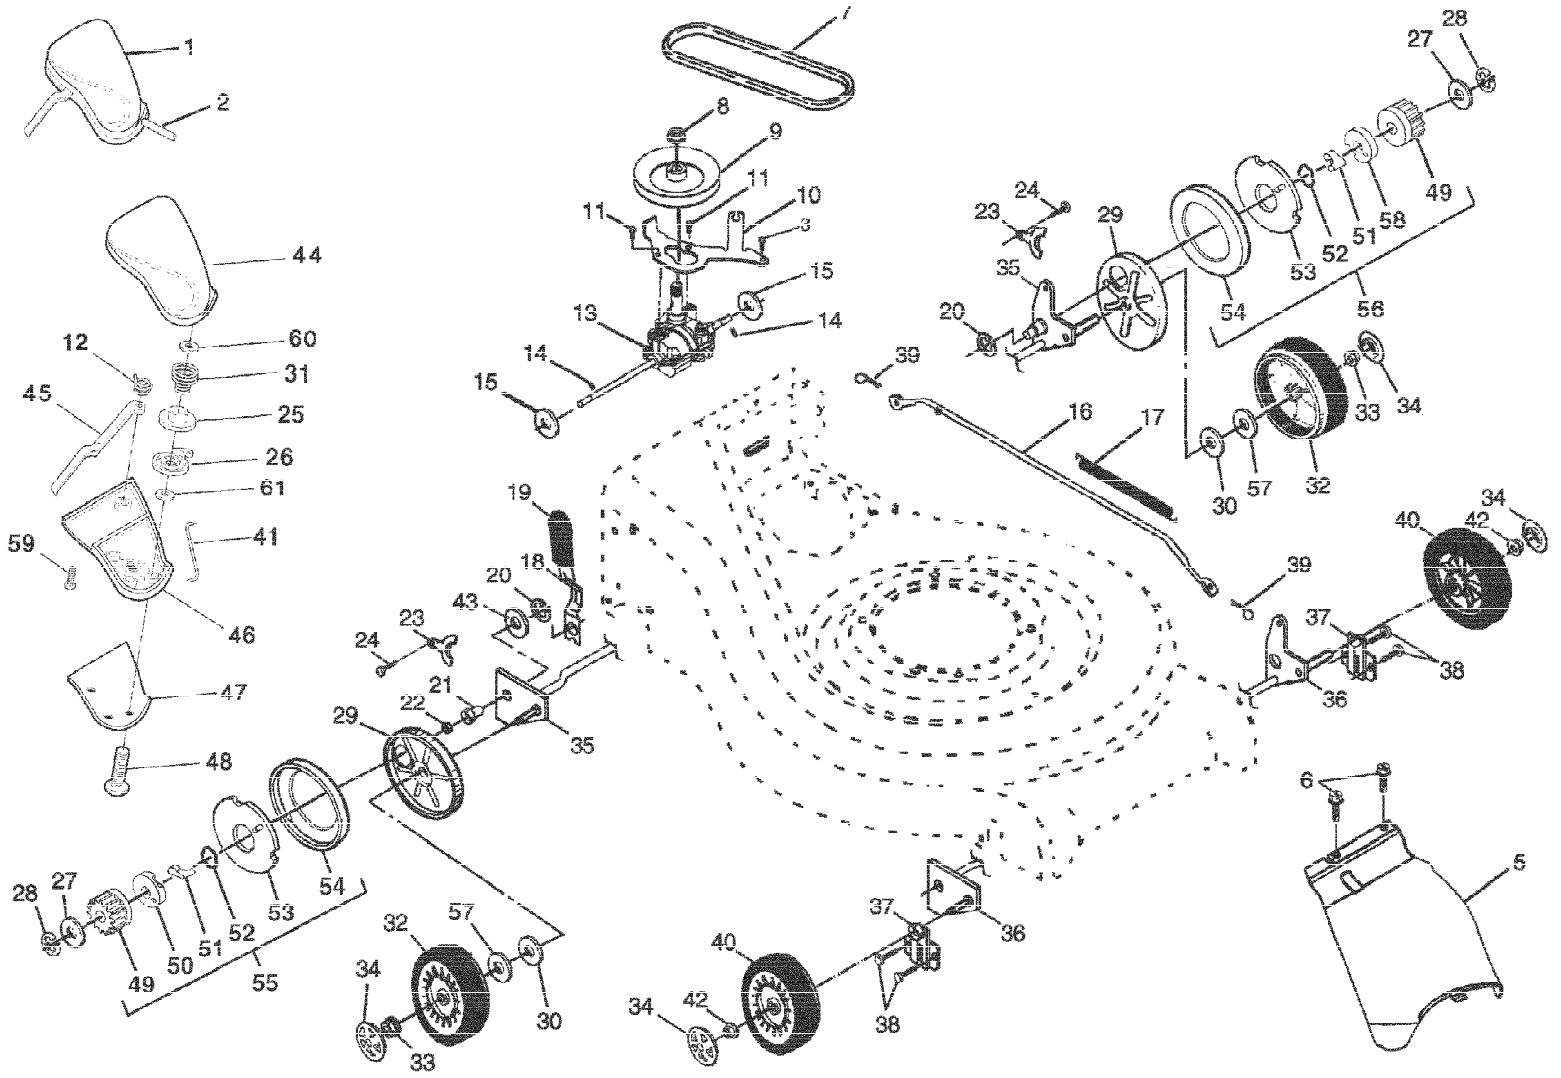

Ref #	Part Number	Qty	Description
1	181069		EZ Walk Drive Control Assembly
2	180612		Cable, Drive
3	54583		Screw
5	161537		Cover Drive
6	750634		Screw Thdrol 10-25 x .50
7	182212		V-Belt
8	132010		Nut Lock Flanged 3/8-16 Zinc
9	184749		Pulley Halves
10	166021X004		Belt Keeper Bracket
11	17541011		Screw Hex Wash Head 10-24 X .668
12	181045		Spring, Return, Lever
13	180868		Transmission Assembly
14	145354		Pin Spring Thrust
15	57079		Washer Hardened
16	161584		Rod Connecting
17	161602		Spring Extension
18	160477X004		Spring Selector
19	170203		Knob Selector Spring
20	12000022		E-Ring 7/8
21	163365		Bearing Support
22	169911		Bearing Ball
23	161118X004		Retainer Drive Asm. Stmp.
24	57808		Screw Hex Head Tapping 1/4-20 x .75
25	180604		Pulley, Split, Upper
26	180603		Pulley, Split, Lower
27	52160		Washer
28	12000058		E-Ring 7/16
29	180504		Cover, Dust Wheel
30	57143		Washer, Wave
31	180607		Spring, Pulley Adjuster
32	180763		Wheel 9 x 2
33	82923		Nut Hex Flange Lock
34	180660		Hubcap, Mag Platinum
35	160785X004		Shaft Asm. Rear
36	160786X004		Shaft Asm. Front
37	161463		Retainer Front Shaft
38	163409		Screw 12 x 5/8
39	700279		Clip Retainer
40	172323		Wheel 8 x 2
41	181609		Connector, Lever/Pulley
42	83923		Nut, Hex Flange Lock 3/8-16
43	19572216		Washer
44	180601		Cover, Top,EZ Walk Drive Control
45	181047		Lever, EZ Walk Drive Control
46	180602		Cover, Bottom, EZ Walk Drive Control
47	181363X479		Plate, Trigger, EZ Walk Drive Control
48	181698		Screw, Phillips Head #10-5/8
49	175103		Pinion, Gear
50	175102		Retainer, Drive, RH
51	175098		Pawl
52	175267		Spring, Torsion
53	175104		Disc, Drive
54	175101		Seal, Friction