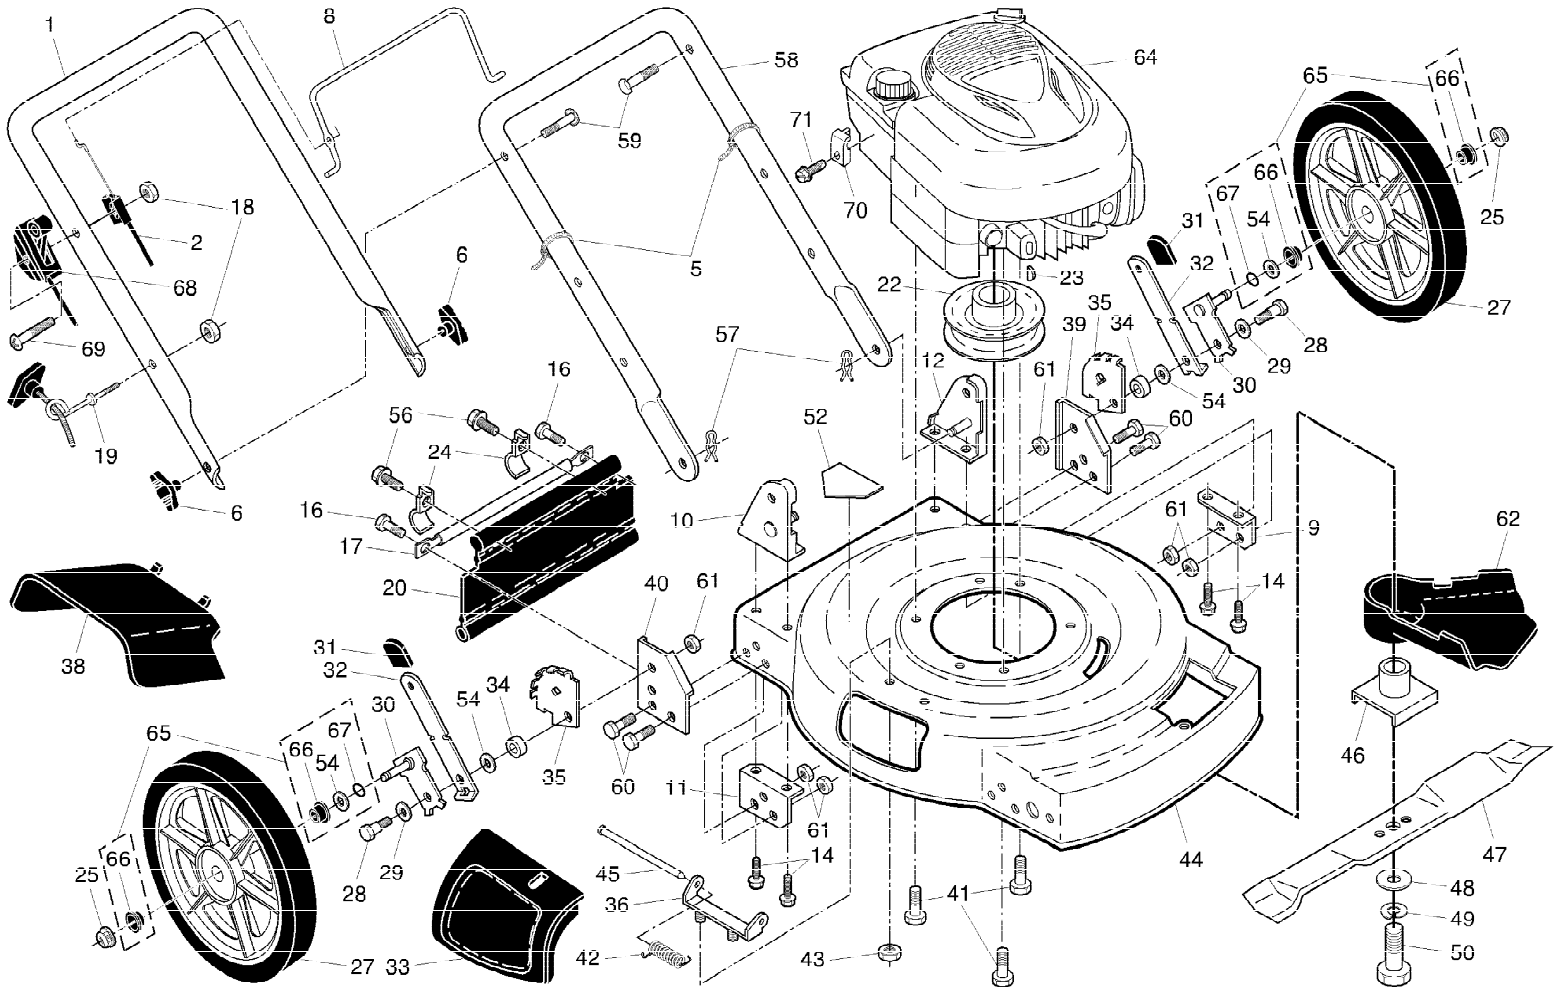

Ref #	Part Number	Qty	Description
1	184587		Control Cable Assembly
2	88058		Bearing, Wheel Adjuster
3	143603		Pan Head Tapping Screw #10-24 x 2-3/4
4	158755		Hex Washer Head Screw 1/4-20 x 2.12
5	146527		V-Belt
6	150495		Spring Retainer
7	191730		Nut, Hex, Flanged 1/4-20
8	77400		Hubcap
9	145212		Locknut
11	180766		Wheel & Tire Assembly
12	12000058		E-Ring
13	137054		Pinion
14	180504		Dust Cover
16	67725		Washer 1/2 x 1-1/2 x .134
18	170143		Selector Knob
28	190705X428		Drive Cover
31	132010		Hex Flange Nut
32	189407		Drive Pulley
35	152018		Kit, Wheel Adjuster, LH (Includes Knob and Bearing)
36	187211		Gear Case Assembly, Complete
37	137090		Spring
38	73800400		Locknut, Hex 1/4-20
41	152019		Kit, Wheel Adjuster, RH (Includes Knob and Bearing)
55	86012		Driveshaft Cover
60	183497		Case, Lower (Use Dow Corning #709 to reseal)
61	183498		Case, Upper (Use Dow Corning #709 to reseal)
62	183499		Gear, 27 Teeth
63	183500		Lever, Clutch
64	183501		Spring, Return
65	183502		Shaft, Input
66	183503		Dog, Movable
67	183504		Dog, Fixed
68	183505		Wire, Formed
69	183506		Bearing, Ball
70	183507		Fork, Shift
71	183508		Seal, Output Shaft
72	183509		Washer
73	183510		Seal, Case
74	183511		Bushing
75	187521		Shaft, Output
76	183513		Screw
77	183514		Seal, Input Shaft
	GCK5000		Grass Catcher Assembly Available accessory not included with lawn mower.