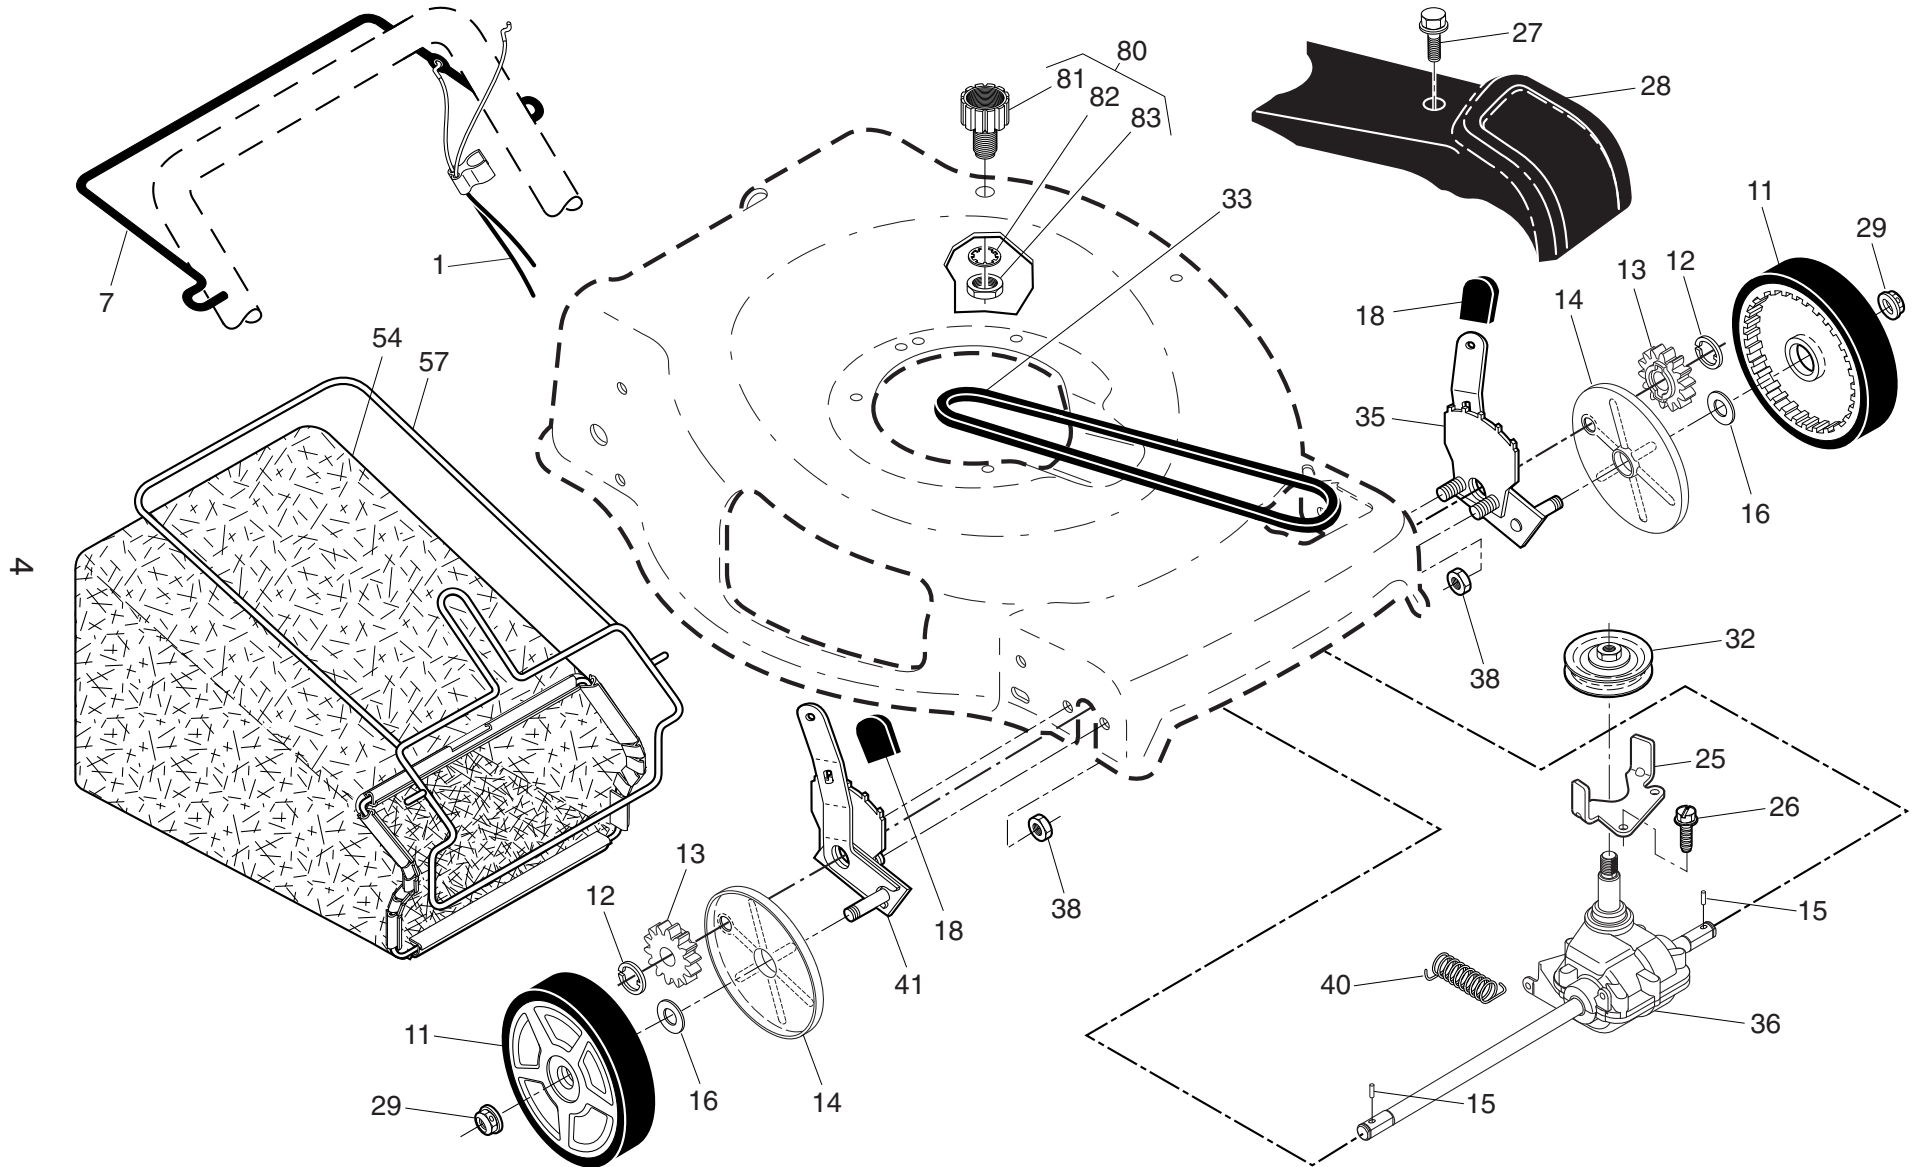

POULAN PRO LAWN MOWER - MODEL NUMBER PR625Y22RHP (MFG. ID. NO. 96142012701)

POULAN PRO LAWN MOWER - MODEL NUMBER PR625Y22RHP (MFG. ID. NO. 96142012701)

KEY NO.	PART NO.	DESCRIPTION	KEY NO.	PART NO.	DESCRIPTION
1	532 42 49-19	Cable, Drive Control	32	586 98 97-01	Drive Pulley
7	532 43 52-81	Bar, Drive Control	33	532 19 68-53	V-Belt
11	581 00 92-05	Wheel & Tire Assembly, Front	35	581 49 79-04	Wheel Adjuster, Front, LH (Includes Bearing)
12	812 00 00-58	E-Ring	36	532 42 47-41	Gear Case Assembly, Complete
13	532 40 38-49	Pinion	38	532 43 81-30	Locknut, Hex 1/4-20
14	581 84 04-01	Dust Cover	40	532 40 65-58	Spring
15	532 40 48-45	Pawl, Drive	41	581 49 79-03	Wheel Adjuster, Front, RH (Includes Bearing)
16	532 06 77-25	Washer, Flat 3/8	54	580 94 73-09	Grassbag
18	532 70 10-37	Selector Knob	57	585 05 47-02	Frame, Grassbag
25	532 43 17-11	Belt Keeper	80	532 42 11-14	Water Washout Assembly
26	532 16 34-09	Screw, Hi-Lo Thread #12 x 5/8	81	532 41 97-35	Fitting, Hose, Water Washout
27	532 17 52-62	Screw	82	532 41 55-85	Washer, Lock, Internal Tooth
28	580 99 15-13	Drive Cover	83	532 41 55-86	Locknut, Hex, with O-Ring
29	532 40 91-48	Locknut, Hex			

NOTE: All component dimensions given in U.S. inches. 1 inch = 25.4 mm. **IMPORTANT:** Use only Original Equipment Manufacturer (O.E.M.) replacement parts. Failure to do so could be hazardous, damage your lawn mower and void your warranty.