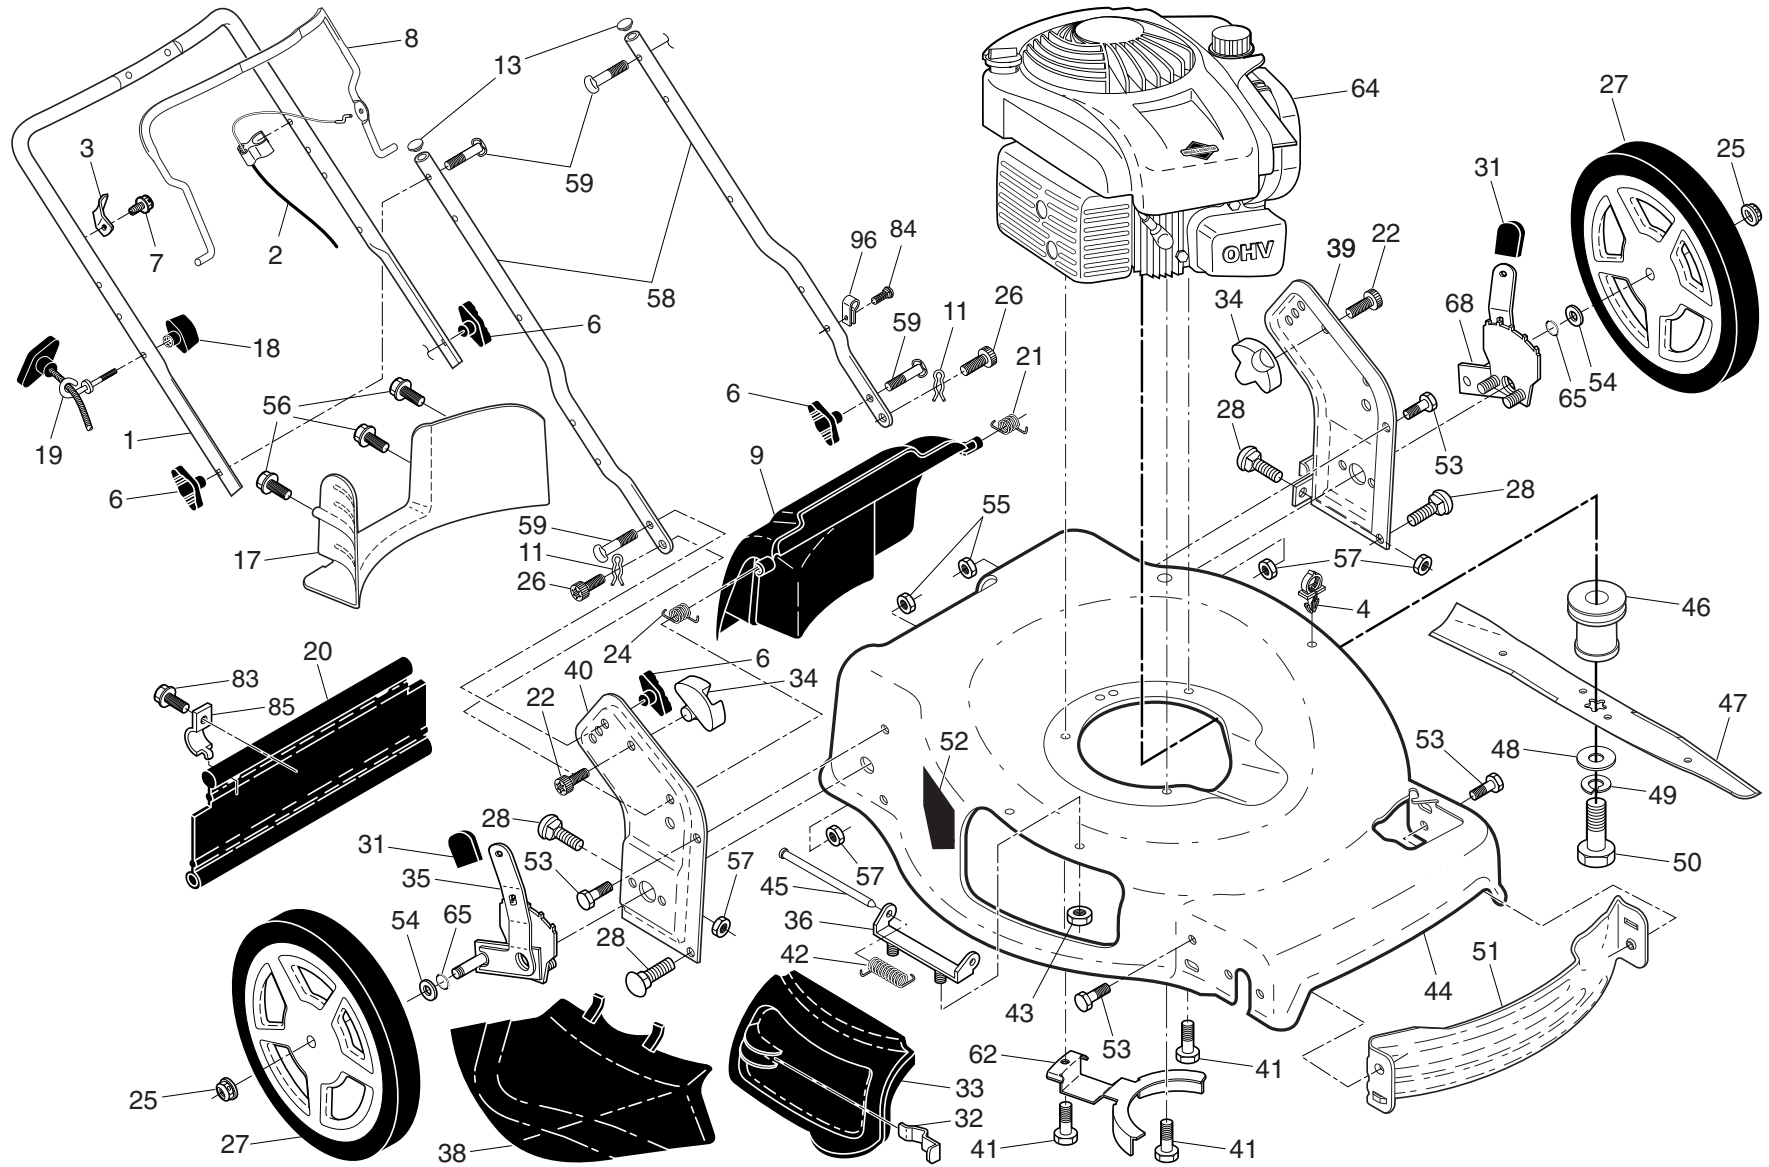

POULAN PRO LAWN MOWER - MODEL NUMBER PR625Y22RHP (MFG. ID. NO. 96142012701)

2

POULAN PRO LAWN MOWER - MODEL NUMBER PR625Y22RHP (MFG. ID. NO. 96142012701)

KEY NO.	PART NO.	DESCRIPTION	KEY NO.	PART NO.	DESCRIPTION	KEY NO.	PART NO.	DESCRIPTION
1	585 86 48-05	Handle, Upper	34	532 43 81-34	Pivot Bracket	57	532 15 53-77	Nut, Hex 3/8-16
2	532 42 09-39	Cable, Engine Zone Control	35	532 43 11-40	Wheel Adjuster, Rear, RH	58	585 90 82-02	Bar, Handle, Lower
3	532 43 00-34	Bracket, Upstop	36	532 17 57-35	Hinge Bracket Assembly	59	532 19 15-74	Handle Bolt
4	532 14 50-06	Guide, Cable	38	532 42 61-29	Discharge Deflector	62	532 43 50-59	Belt Retainer
6	532 19 19-38	Handle Knob	39	585 90 07-02	Handle Bracket, LH	64	- - -	Engine, Briggs & Stratton, Model Number 93J02-0052-F1 (For engine service and replacement parts, call Briggs & Stratton at 1-800-233-3723)
7	532 17 88-48	Screw #10-16 x 5/8	40	585 90 08-02	Handle Bracket, RH			
8	581 80 20-01	Control Bar	41	532 15 04-06	Screw, Dogpoint 3/8-16 x 1-1/8			
9	532 42 10-84	Rear Door Assembly	42	532 19 30-00	Spring, Torsion			
11	532 42 55-75	Hairpin, Door/Handle Pivot	43	532 19 17-30	Nut, Hex, Nylock			
13	532 43 75-16	Plug, Lower Handle Bar	44	532 43 15-58	Kit, Lawn Mower Housing			
17	532 42 73-07	Rear Baffle	45	532 17 56-50	Rod, Hinge	65	532 19 74-80	O-Ring
18	581 91 26-01	T-Knob	46	581 35 24-01	Blade Adapter / Pulley	68	532 43 11-41	Wheel Adjuster, Rear, LH
19	581 90 21-01	Rope Guide	47	532 42 04-63	Blade, 22"	83	532 75 00-97	Screw, Hex Washer Head
20	532 42 91-57	Rear Skirt	48	532 85 10-74	Washer, Hardened	84	532 42 81-24	Fastener, Push
21	532 41 99-49	Spring, Rear Door, LH, Black	49	532 85 02-63	Washer, Helical	85	532 43 45-30	Mounting Bracket, Skirt
22	532 14 18-41	Screw, Panhead, Torx #20	50	532 85 10-84	Screw, Machine, Hex Head 3/8-24 x 1-3/8 Grade 8	96	532 19 79-91	Clip, Cable
24	532 41 99-48	Spring, Rear Door, RH, Grey				--	532 42 38-49	Bag of Parts (Includes Key Numbers 6 and 59)
25	532 40 91-49	Nut, Hex, Flanged	51	532 43 05-99	Front Baffle			
26	532 41 99-45	Screw, Door/Handle Pivot	52	532 40 47-63	Decal, Danger	--	115 58 78-27	Operator's Manual, English
27	581 01 03-12	Wheel & Tire Assembly, Rear	53	817 00 05-10	Screw, Hex Head	--	115 58 78-31	Operator's Manual, French
28	586 21 25-01	Bolt, Carriage 5/16-18 x 5/8	54	532 08 83-48	Washer, Flat	--	115 58 78-46	Operator's Manual, Spanish
31	532 70 10-37	Selector Knob	55	532 19 17-30	Nut, Hex, Flanged 1/4-20	--	587 56 78-27	Repair Parts Manual, English / French
32	532 44 11-92	Latch, Mulcher Door	56	817 41 13-12	Screw, Hex Washer Head #13 x 3/4			
33	532 43 26-42	Mulcher Door						

NOTE: All component dimensions given in U.S. inches. 1 inch = 25.4 mm. **IMPORTANT:** Use only Original Equipment Manufacturer (O.E.M.) replacement parts. Failure to do so could be hazardous, damage your lawn mower and void your warranty.